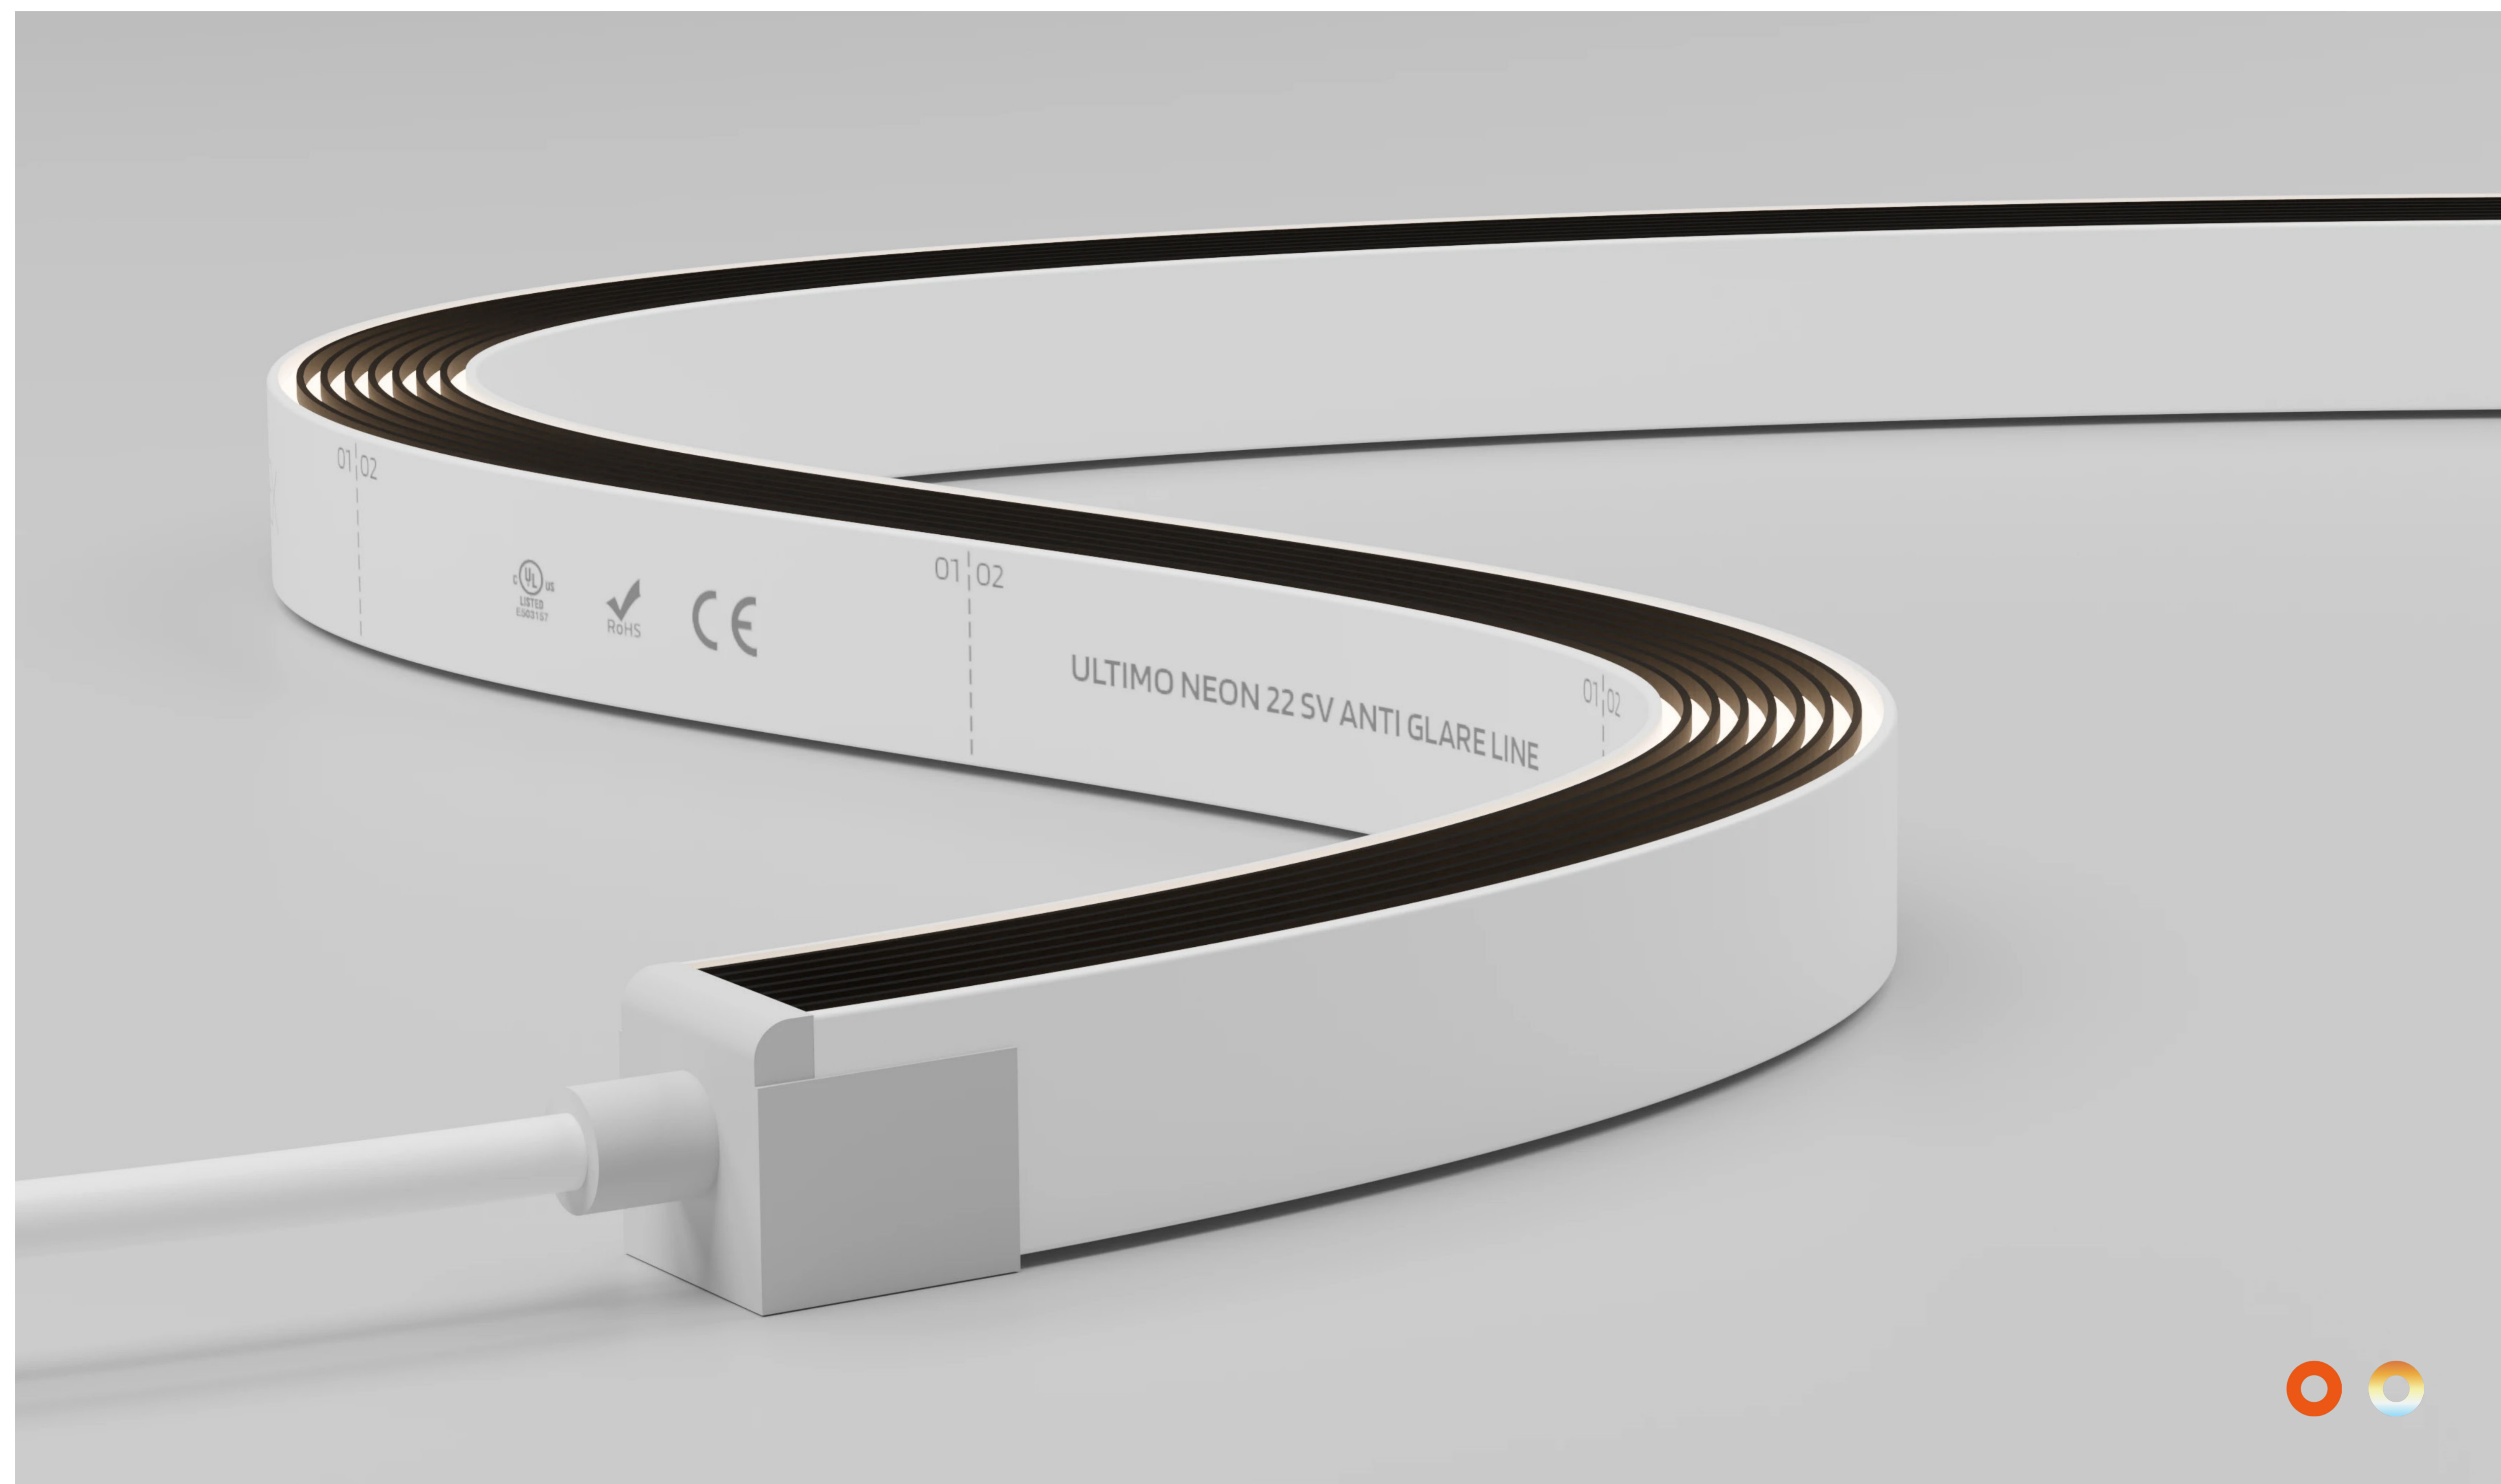

Ultimo Neon 22 Anti-Glare Line SV

Electrical Output & Data

Power Consumption	12 | 15 W/m / 3.66 | 4.57 W/ft	Beam Angle	55×110°
Cutting Intervals	50mm | 1.97in	Bend Radius	150mm | 5.91in
Voltage	24V DC	Max Length	13000mm | 511.81in
Ambient Temperature	-25°C to 55°C | -13°F to 131°F	CRI	90