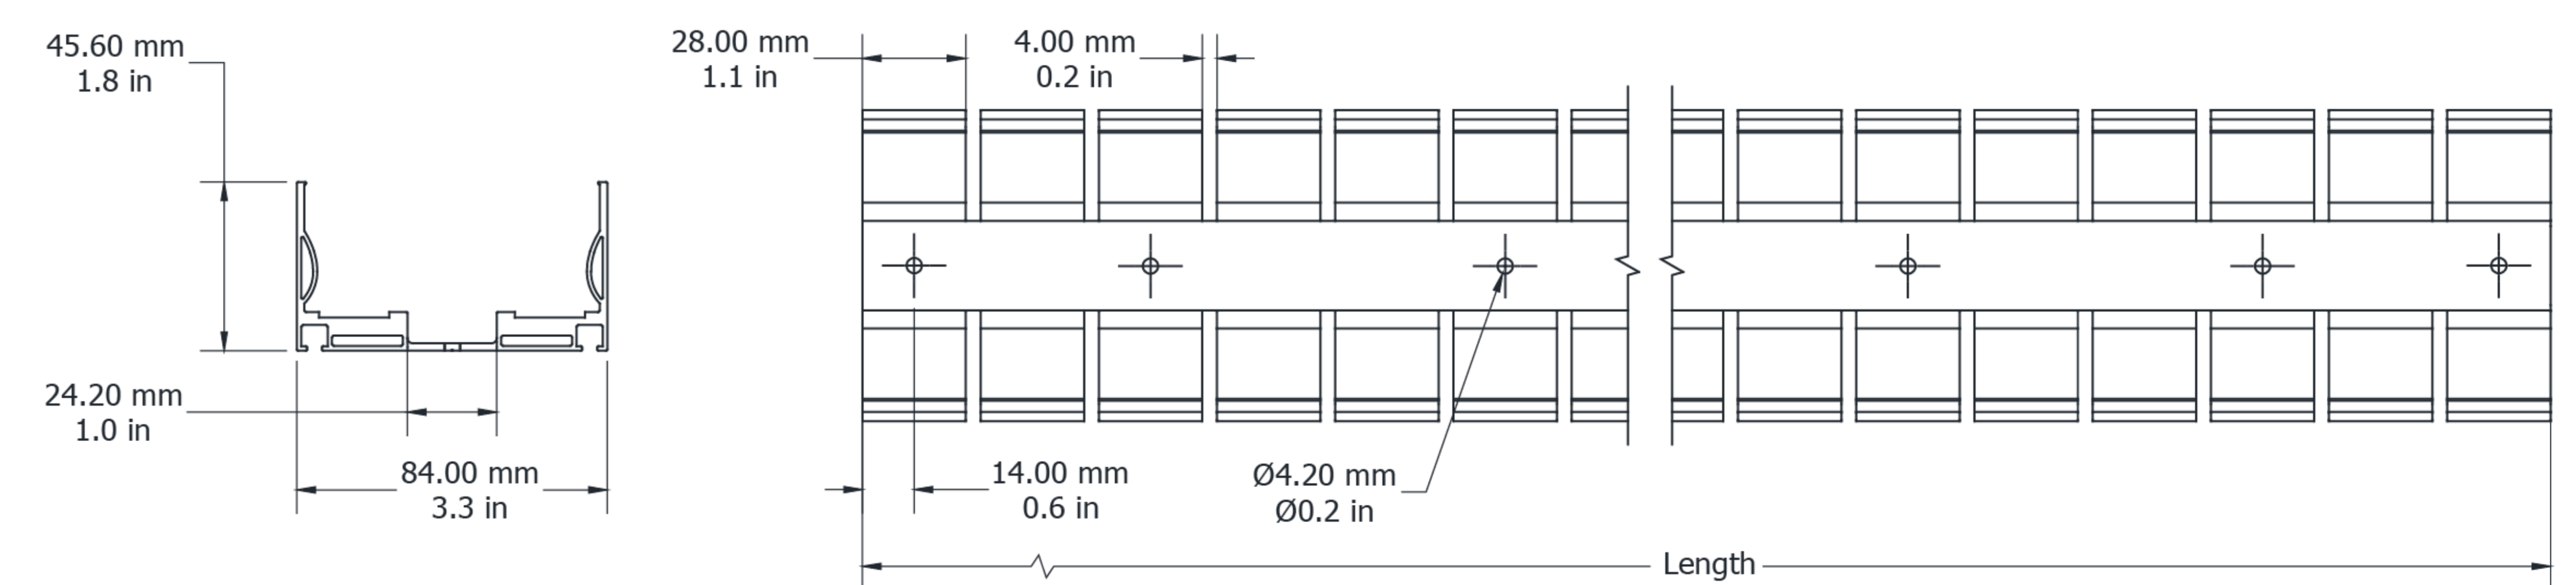

Technical Drawing