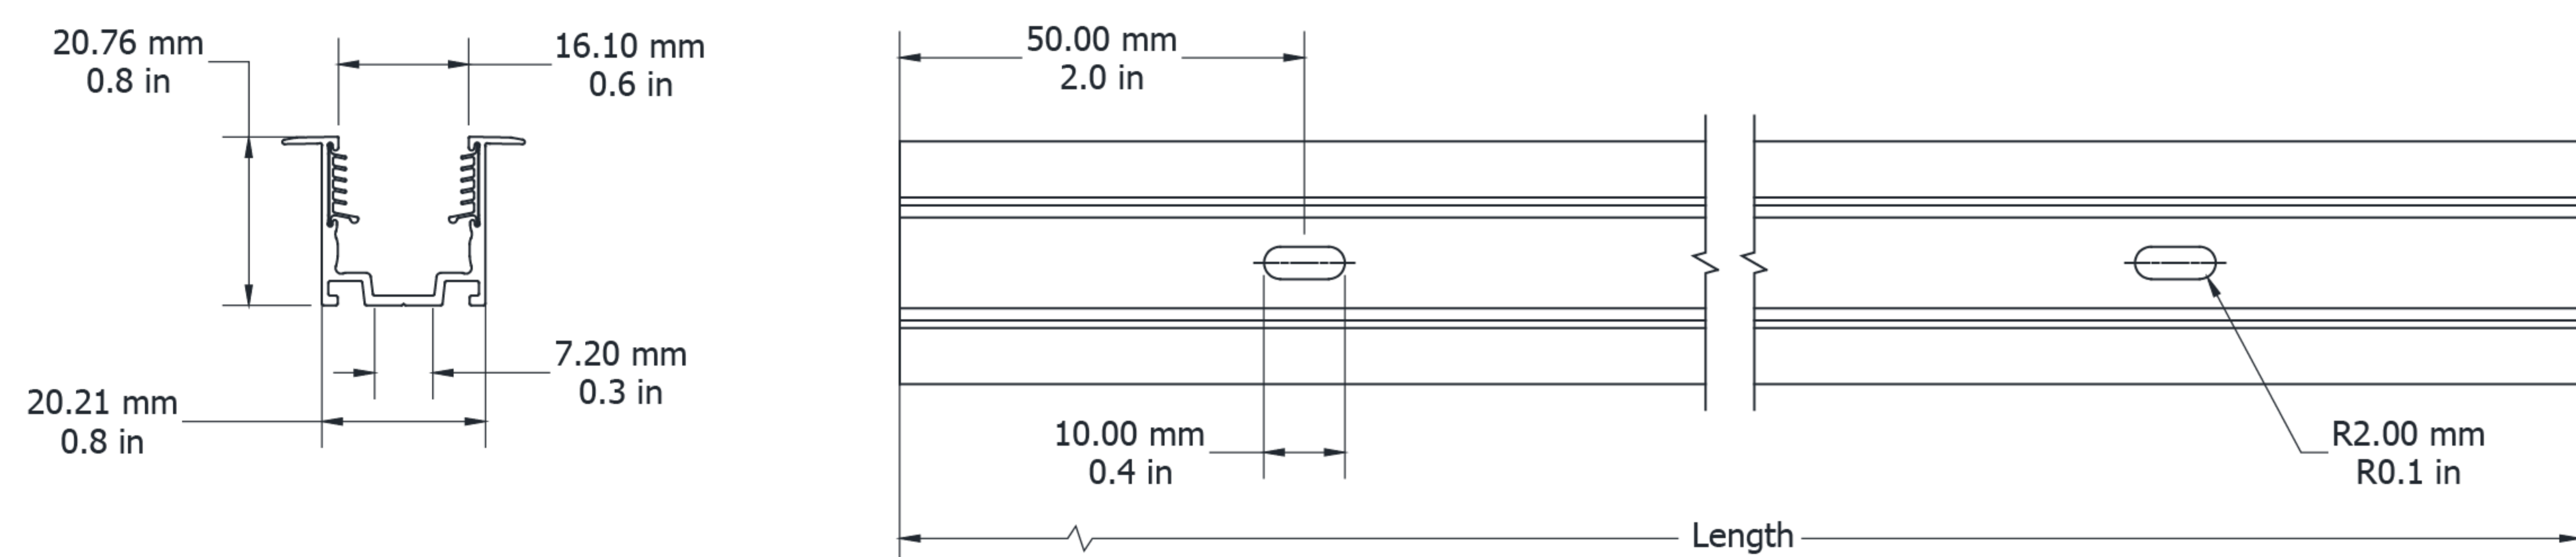

Technical Drawing