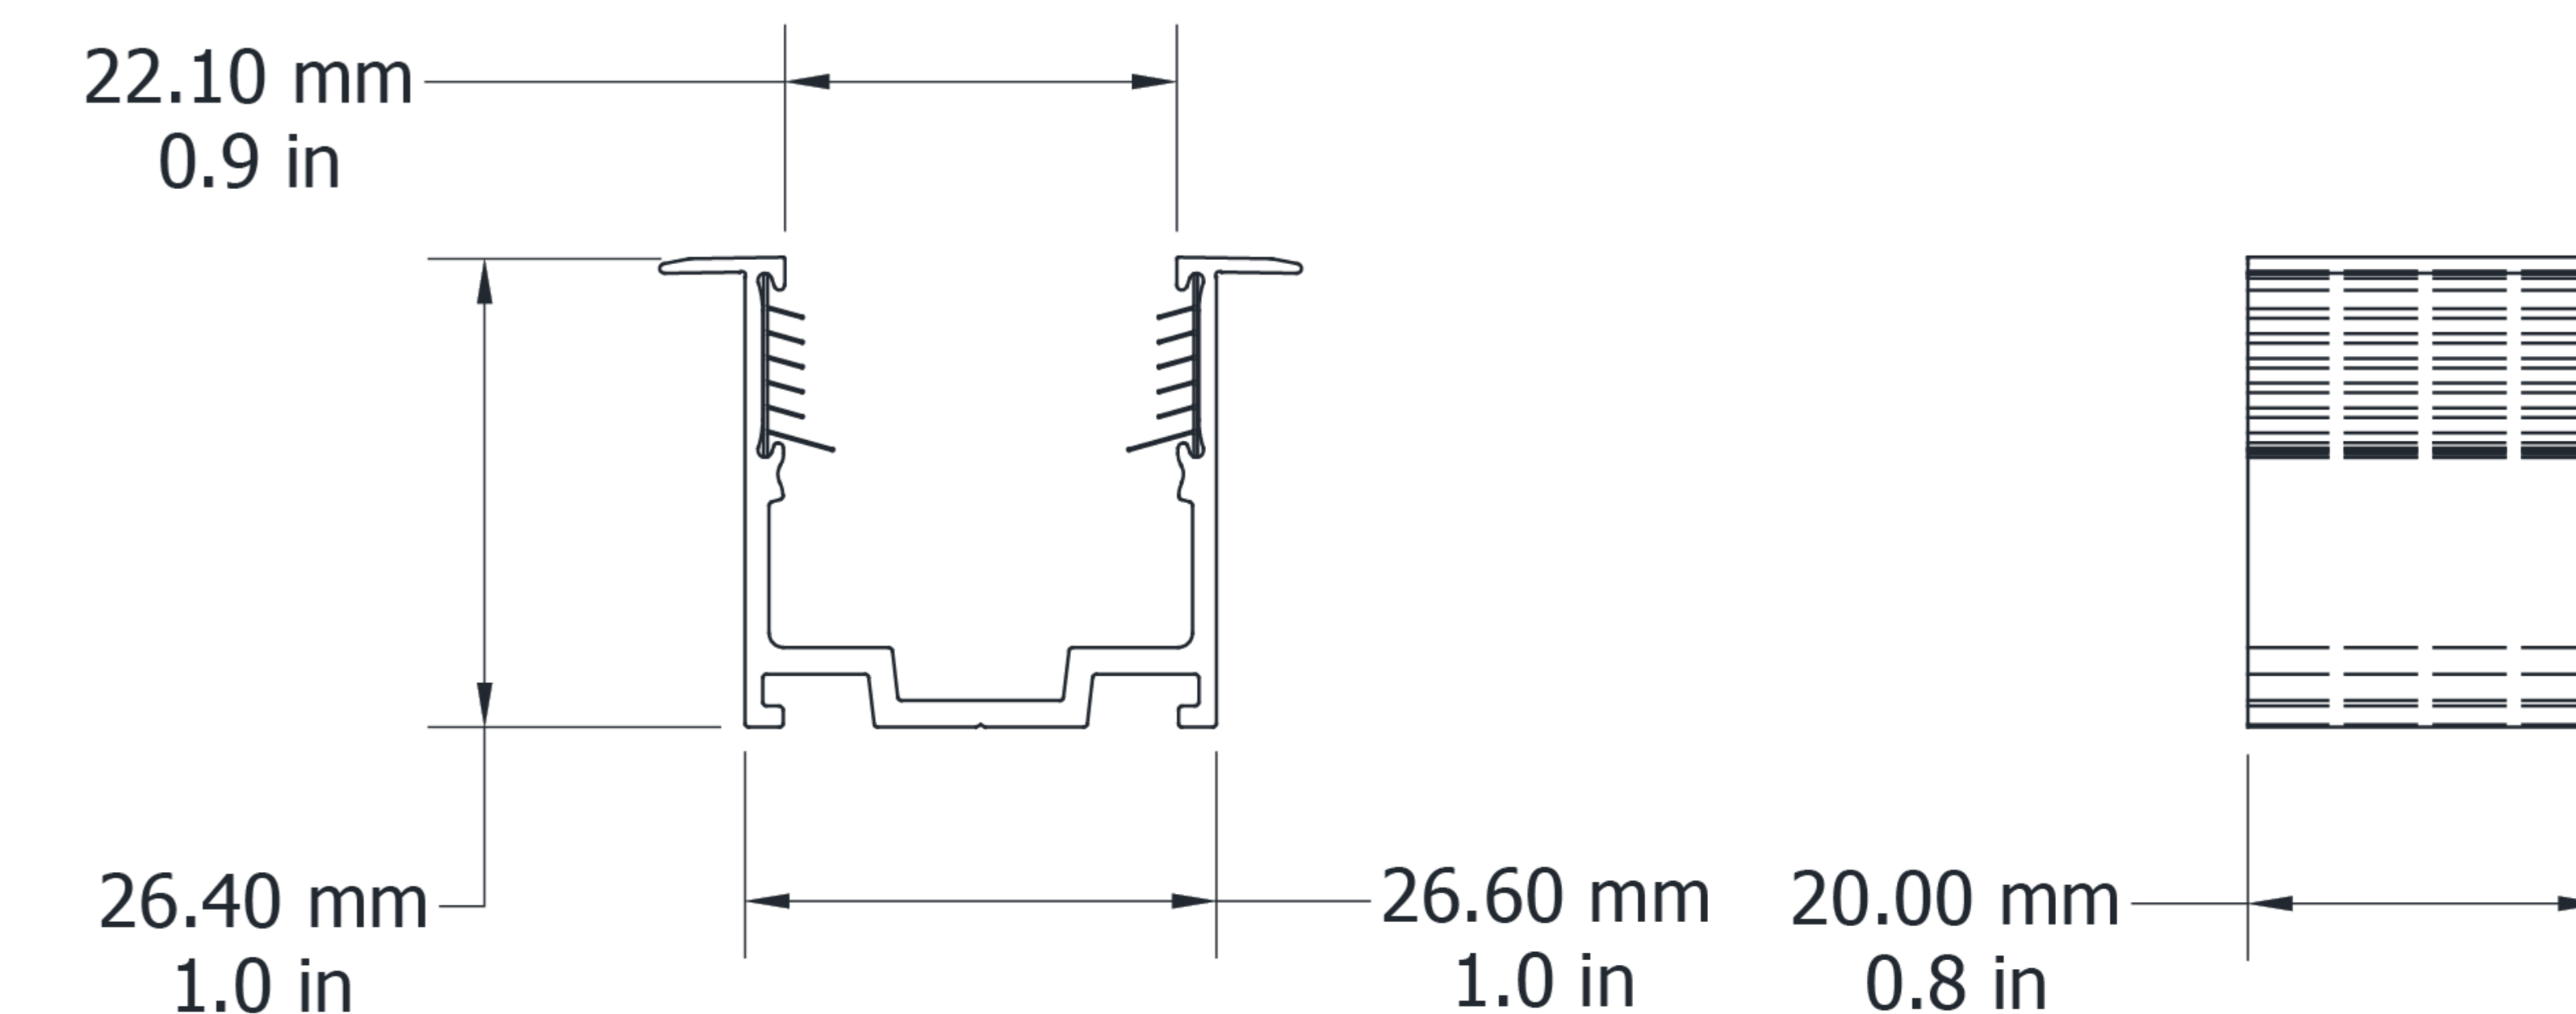

AN16SC2024

Aqua Neon 16 Standard Clip

Electrical Output & Data

Dimensions	20mm x 23.5mm | 0.78in x 0.92in
Length	35mm / 1.37in
Material Colour	Clear
Material	Plastic

Technical Drawing

UN22TVRGC2727

Ultimo Neon 22 TV Recessed Grip

Electrical Output & Data

Dimensions	26.6mm x 26.5mm | 1.04in x 1.04in
Length	20mm / 0.78in
Material Colour	Grey
Material	Aluminium and Silicone

Technical Drawing

UN22SVSGC2727

Ultimo Neon 22 SV Surface Grip Clip

Electrical Output & Data

Dimensions	26.6mm x 26.5mm | 1.04in x 1.04in
Length	20mm / 0.78in
Material Colour	Grey
Material	Aluminium and Silicone

Technical Drawing

UN22SVRGC2736

Ultimo Neon 22 SV Recessed Grip Clip

Electrical Output & Data

Dimensions	26.5mm x 36.2mm | 1.04in x 1.42in
Length	20mm / 0.78in
Material Colour	Grey
Material	Aluminium and Silicone

Technical Drawing