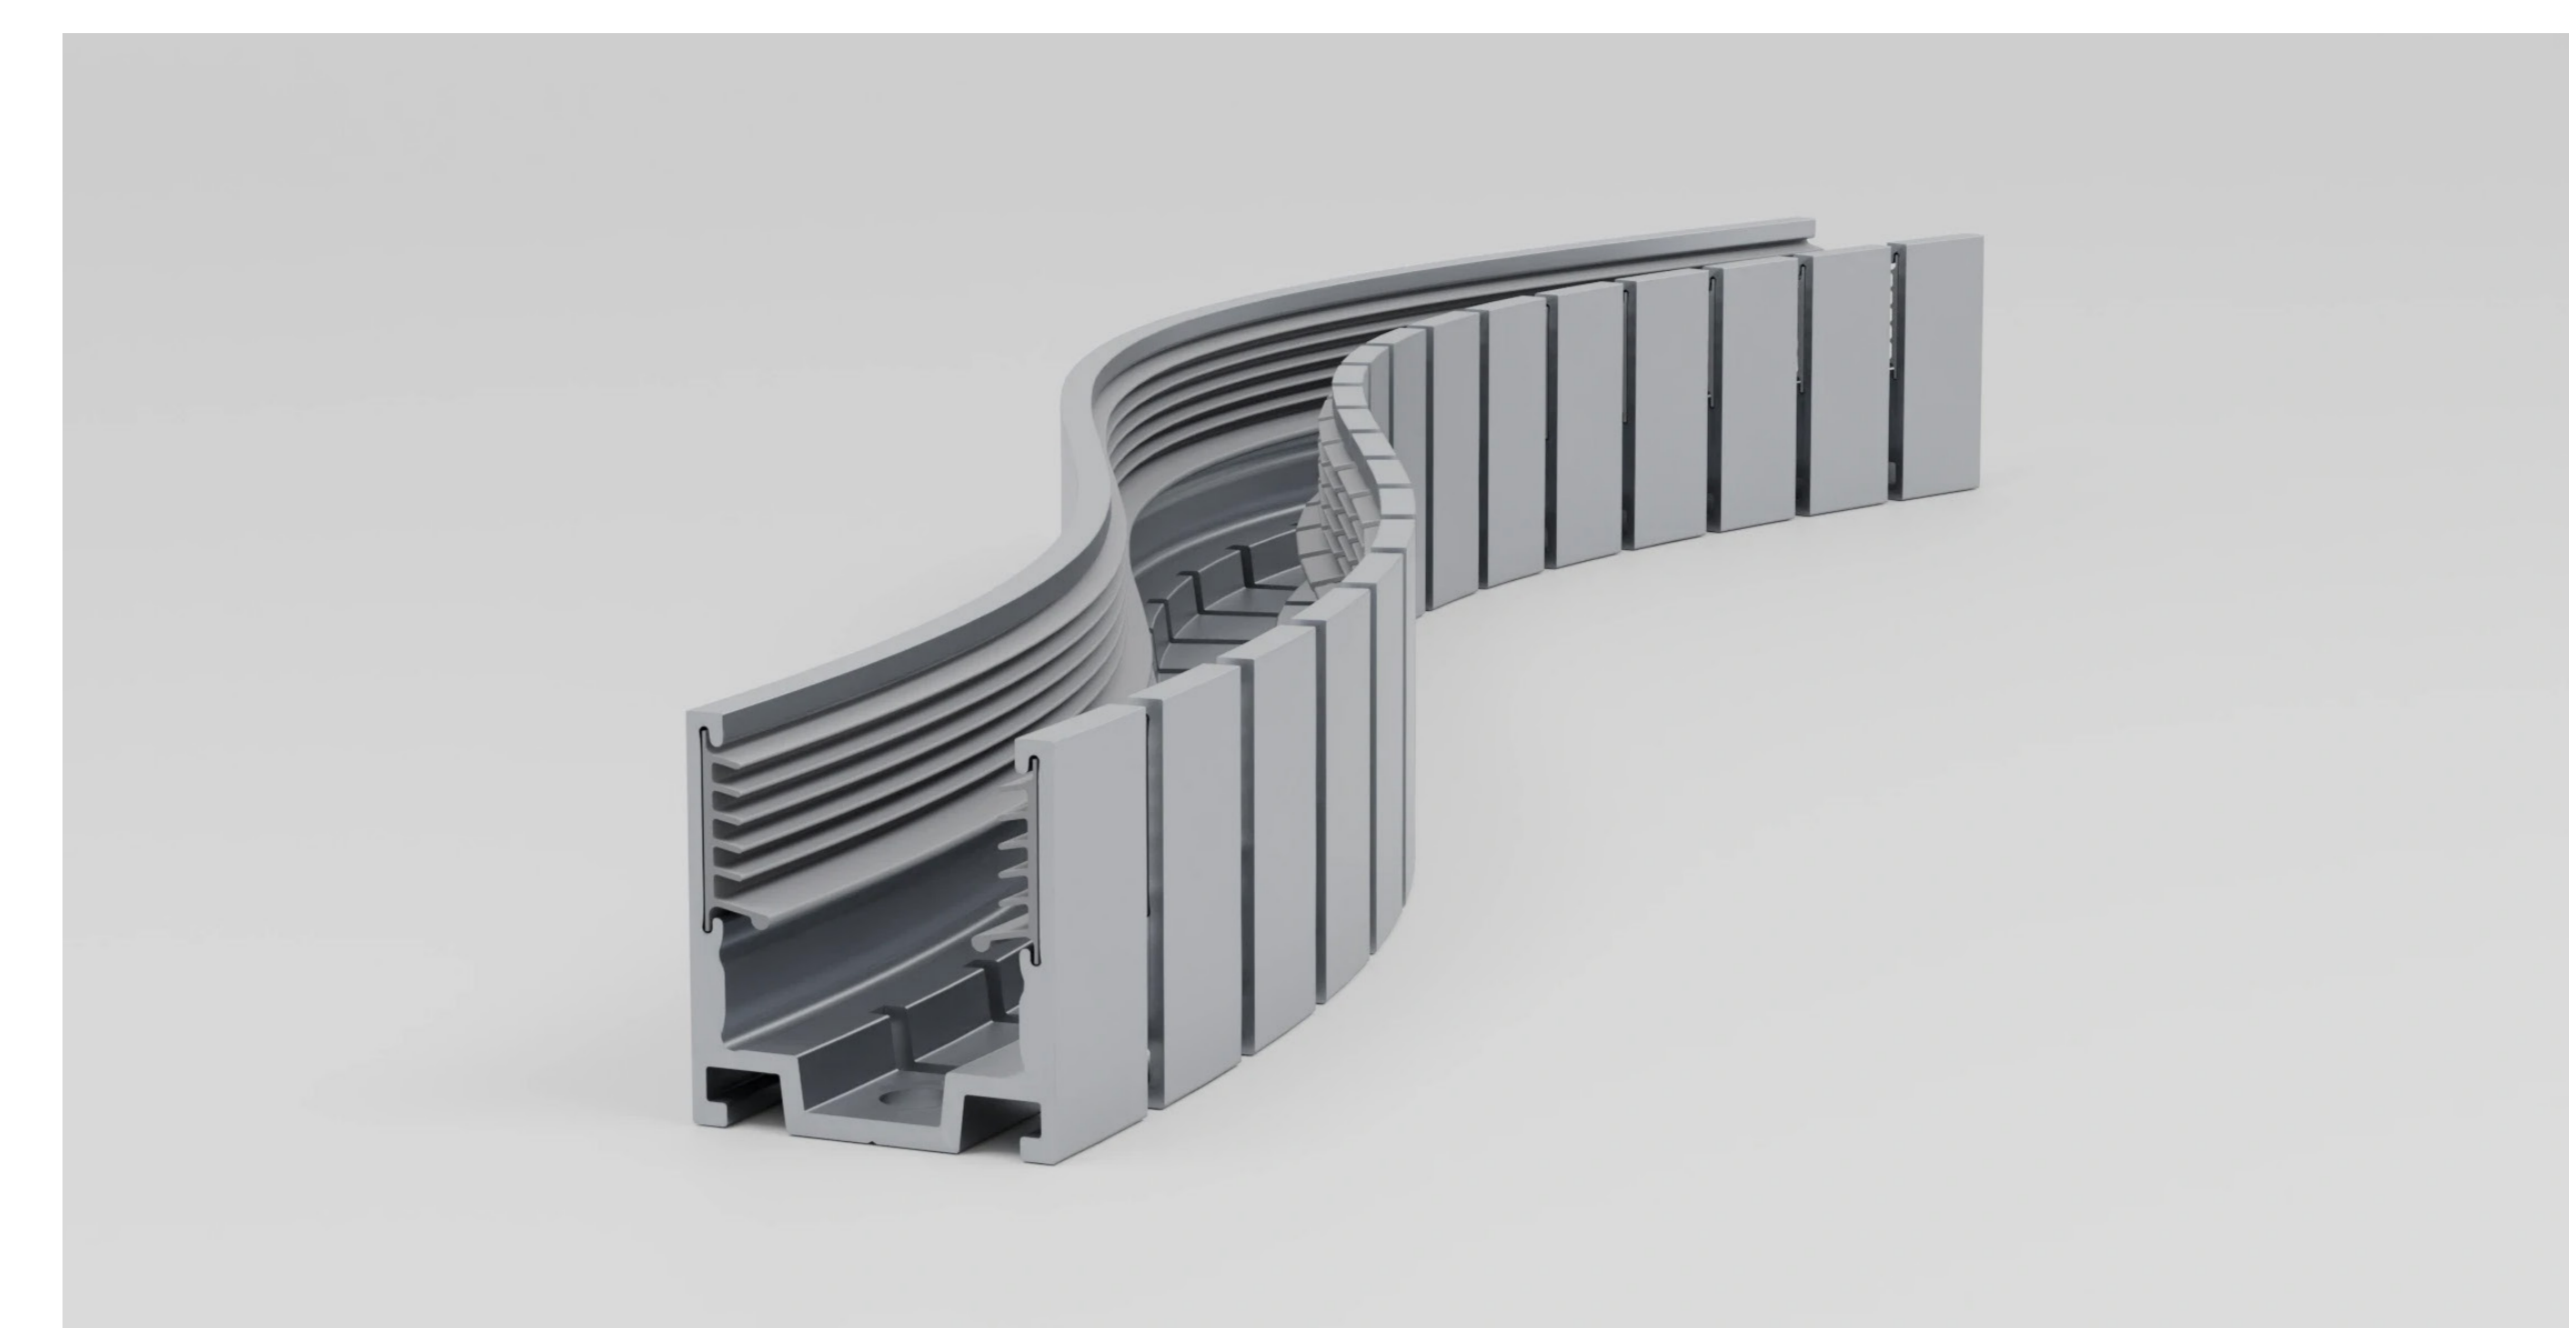

UN16FGP2021500 / UN16FGP20211000
Ultimo Neon 16 Flexible Grip Profile