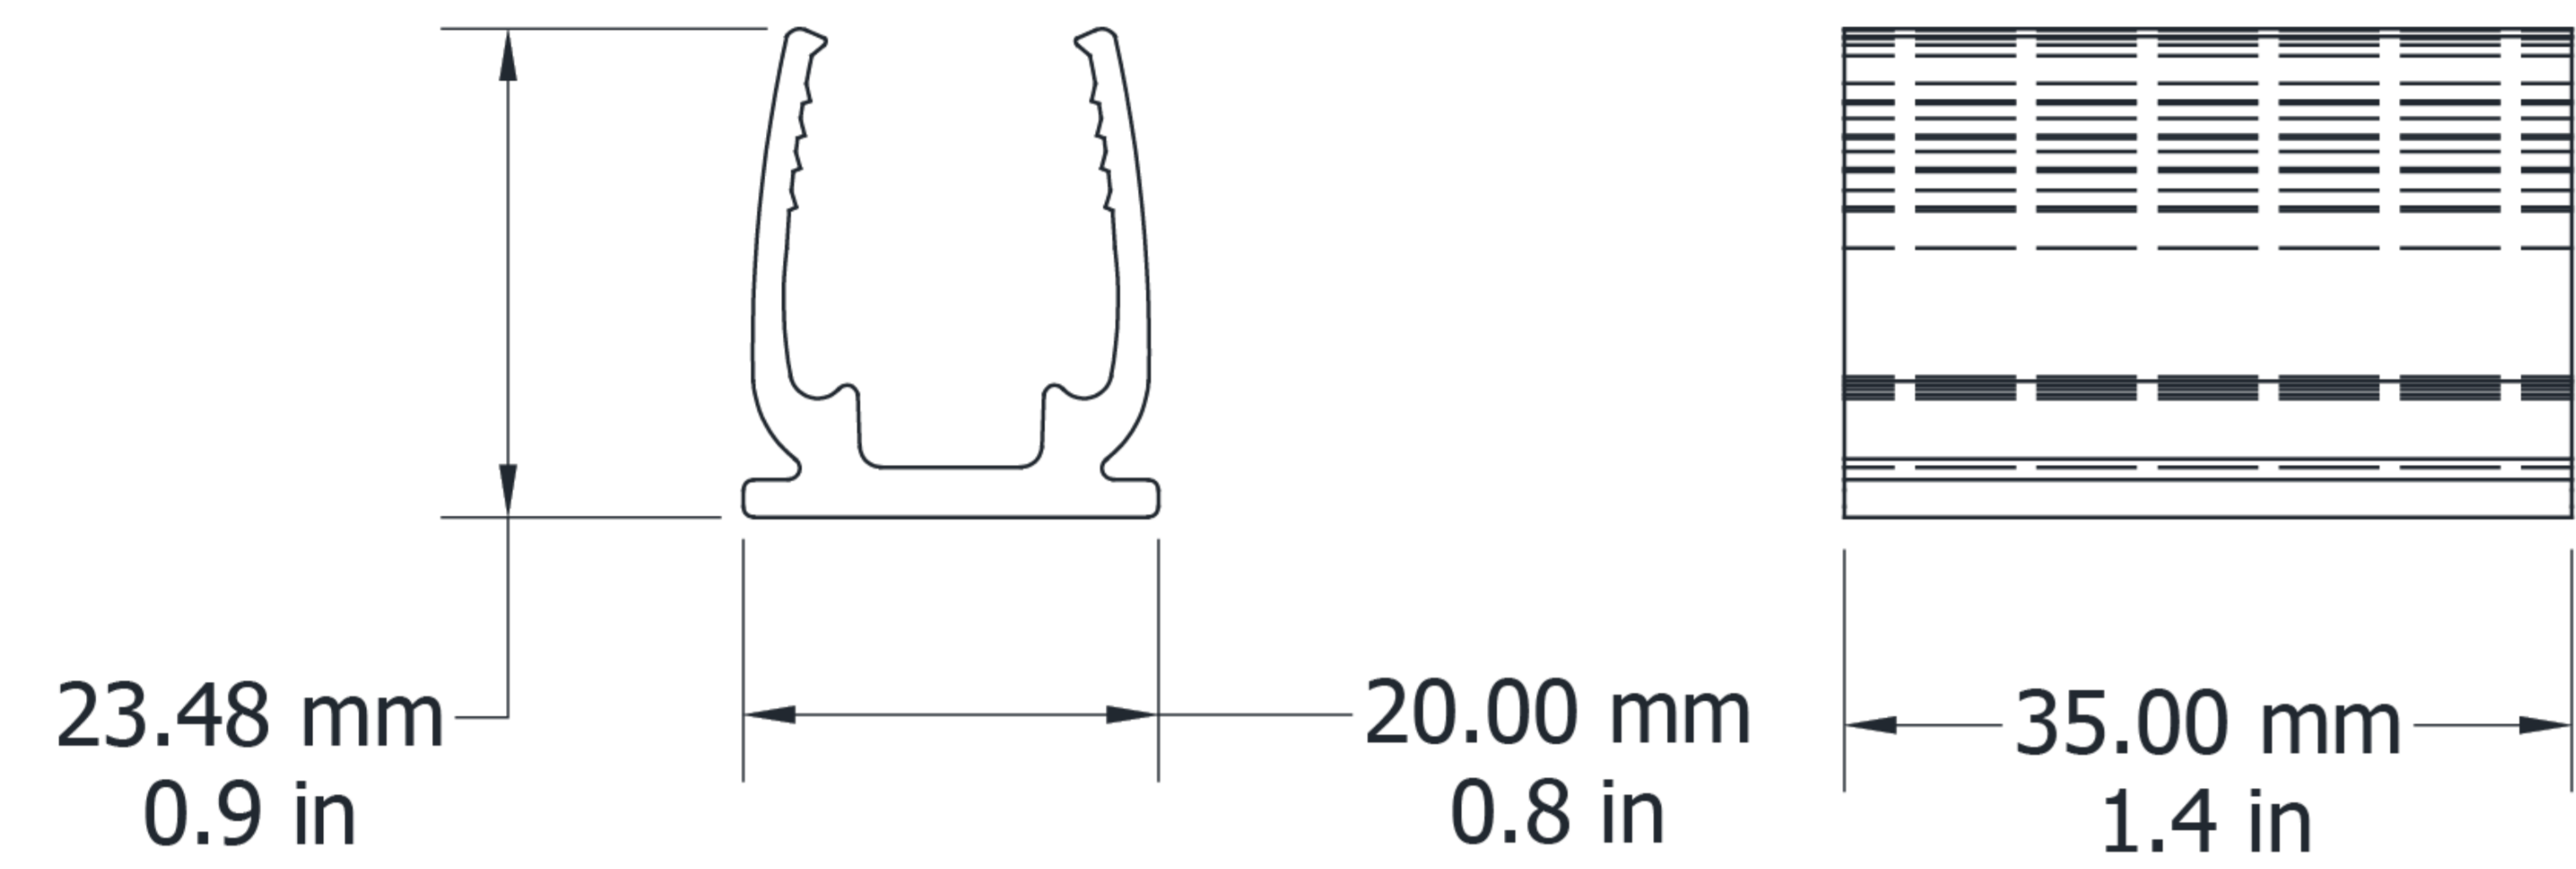

AN16SC2024

Aqua Neon 16 Standard Clip

Electrical Output & Data

Dimensions	20mm x 23.5mm 0.78in x 0.92in
Length	35mm / 1.37in
Material Colour	Clear
Material	Plastic

Technical Drawing

UN22TVRGC2727

Ultimo Neon 22 TV Recessed Grip