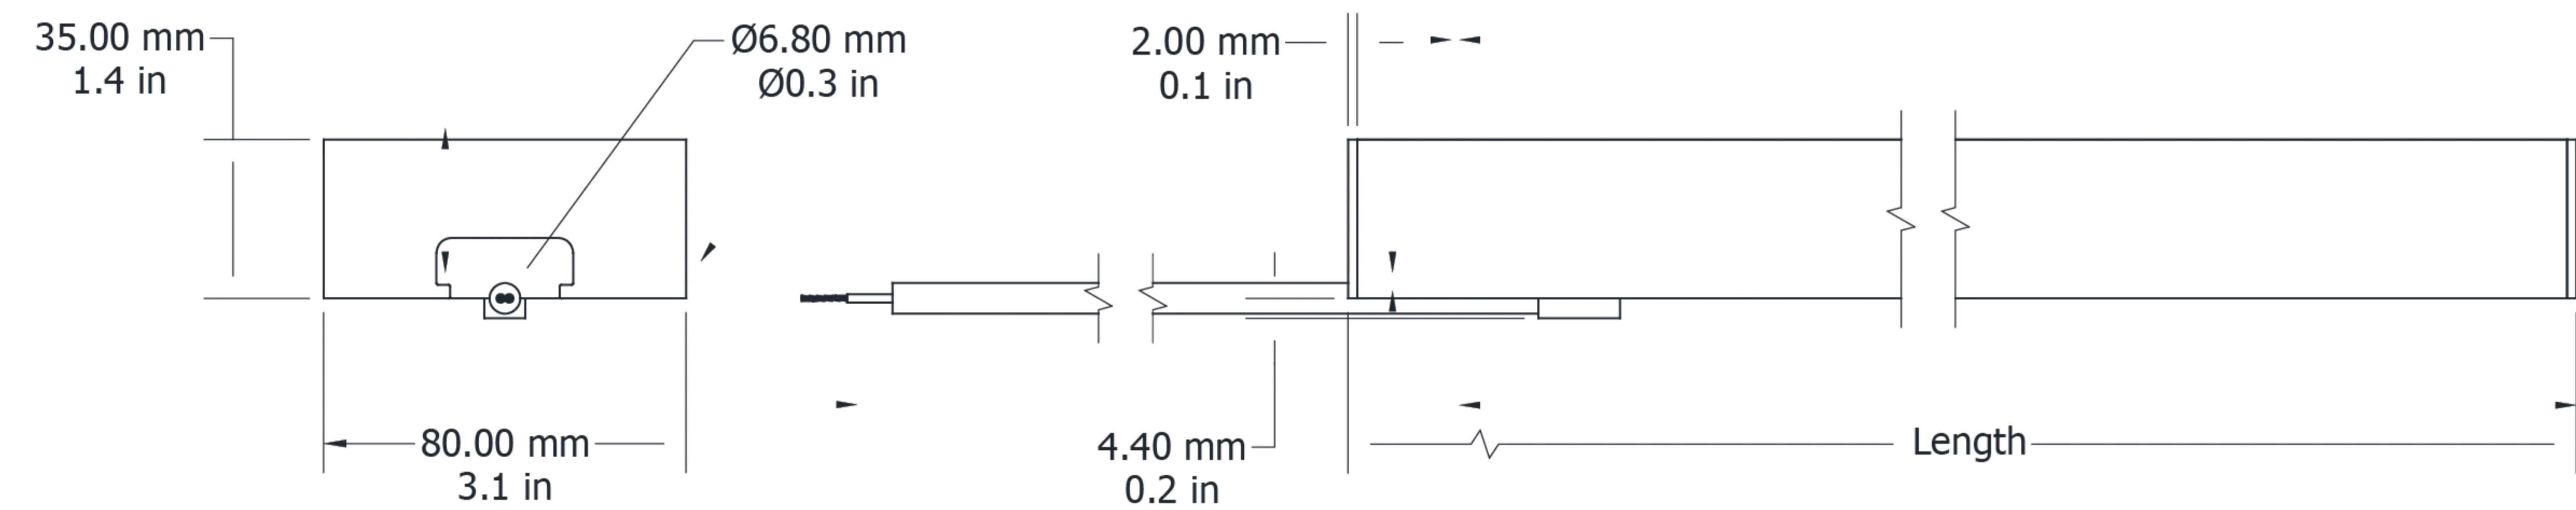

Technical Drawing

Technical Specifications

Product Range	CRI Value	Colour Temperature	Power Consumption	Lumen Output	Product Code
Ultimo Neon 80 TV	CRI 80	2100K ●●	24W/m 7.31W/ft	1122lm/m 341.97lm/ft	UN80TV2124
Ultimo Neon 80 TV	CRI 80	2700K ●●	24W/m 7.31W/ft	1122lm/m 341.97lm/ft	UN80TV2724
Ultimo Neon 80 TV	CRI 80	3500K ●●	24W/m 7.31W/ft	1097lm/m 334.35lm/ft	UN80TV3524
Ultimo Neon 80 TV	CRI 80	4800K ●●	24W/m 7.31W/ft	1108lm/m 337.7lm/ft	UN80TV4824