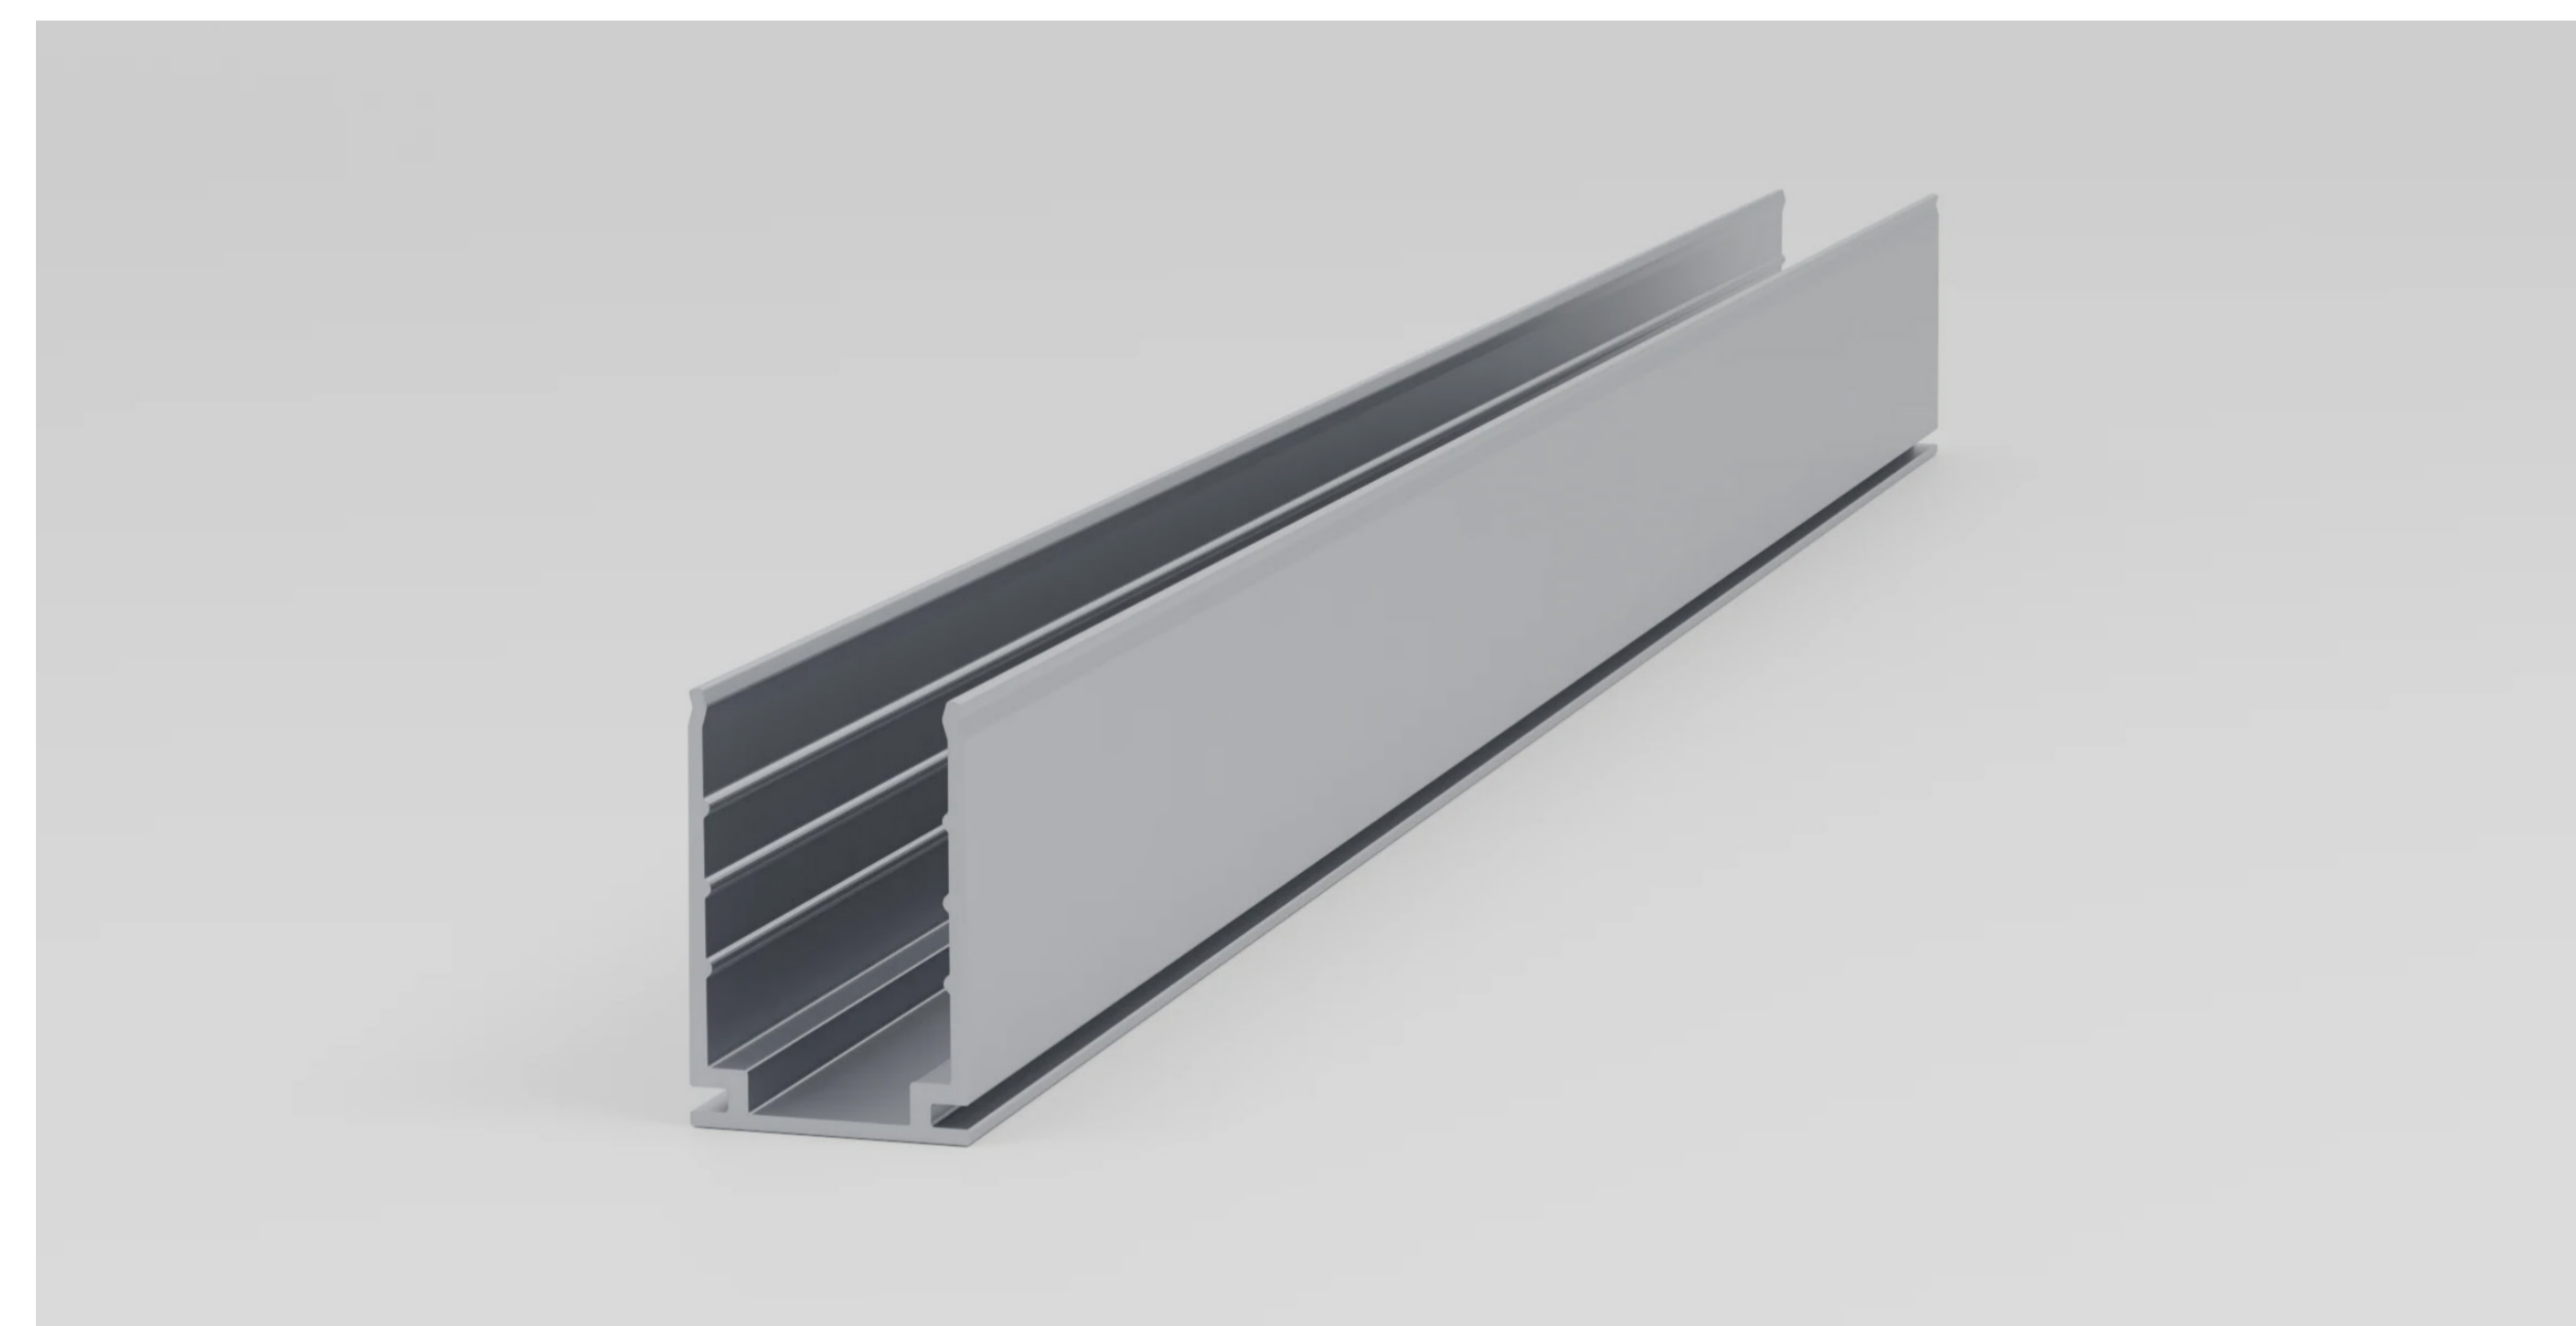

Ultimo Neon Maxi Standard Profile

Electrical Output & Data

Dimensions	13.8mm x 22mm | 0.54in x 0.86in
Length	500 | 1000 | 2000mm / 19.6 | 39.3 | 78.74in
Material Colour	Grey
Material	Aluminium

Technical Drawing