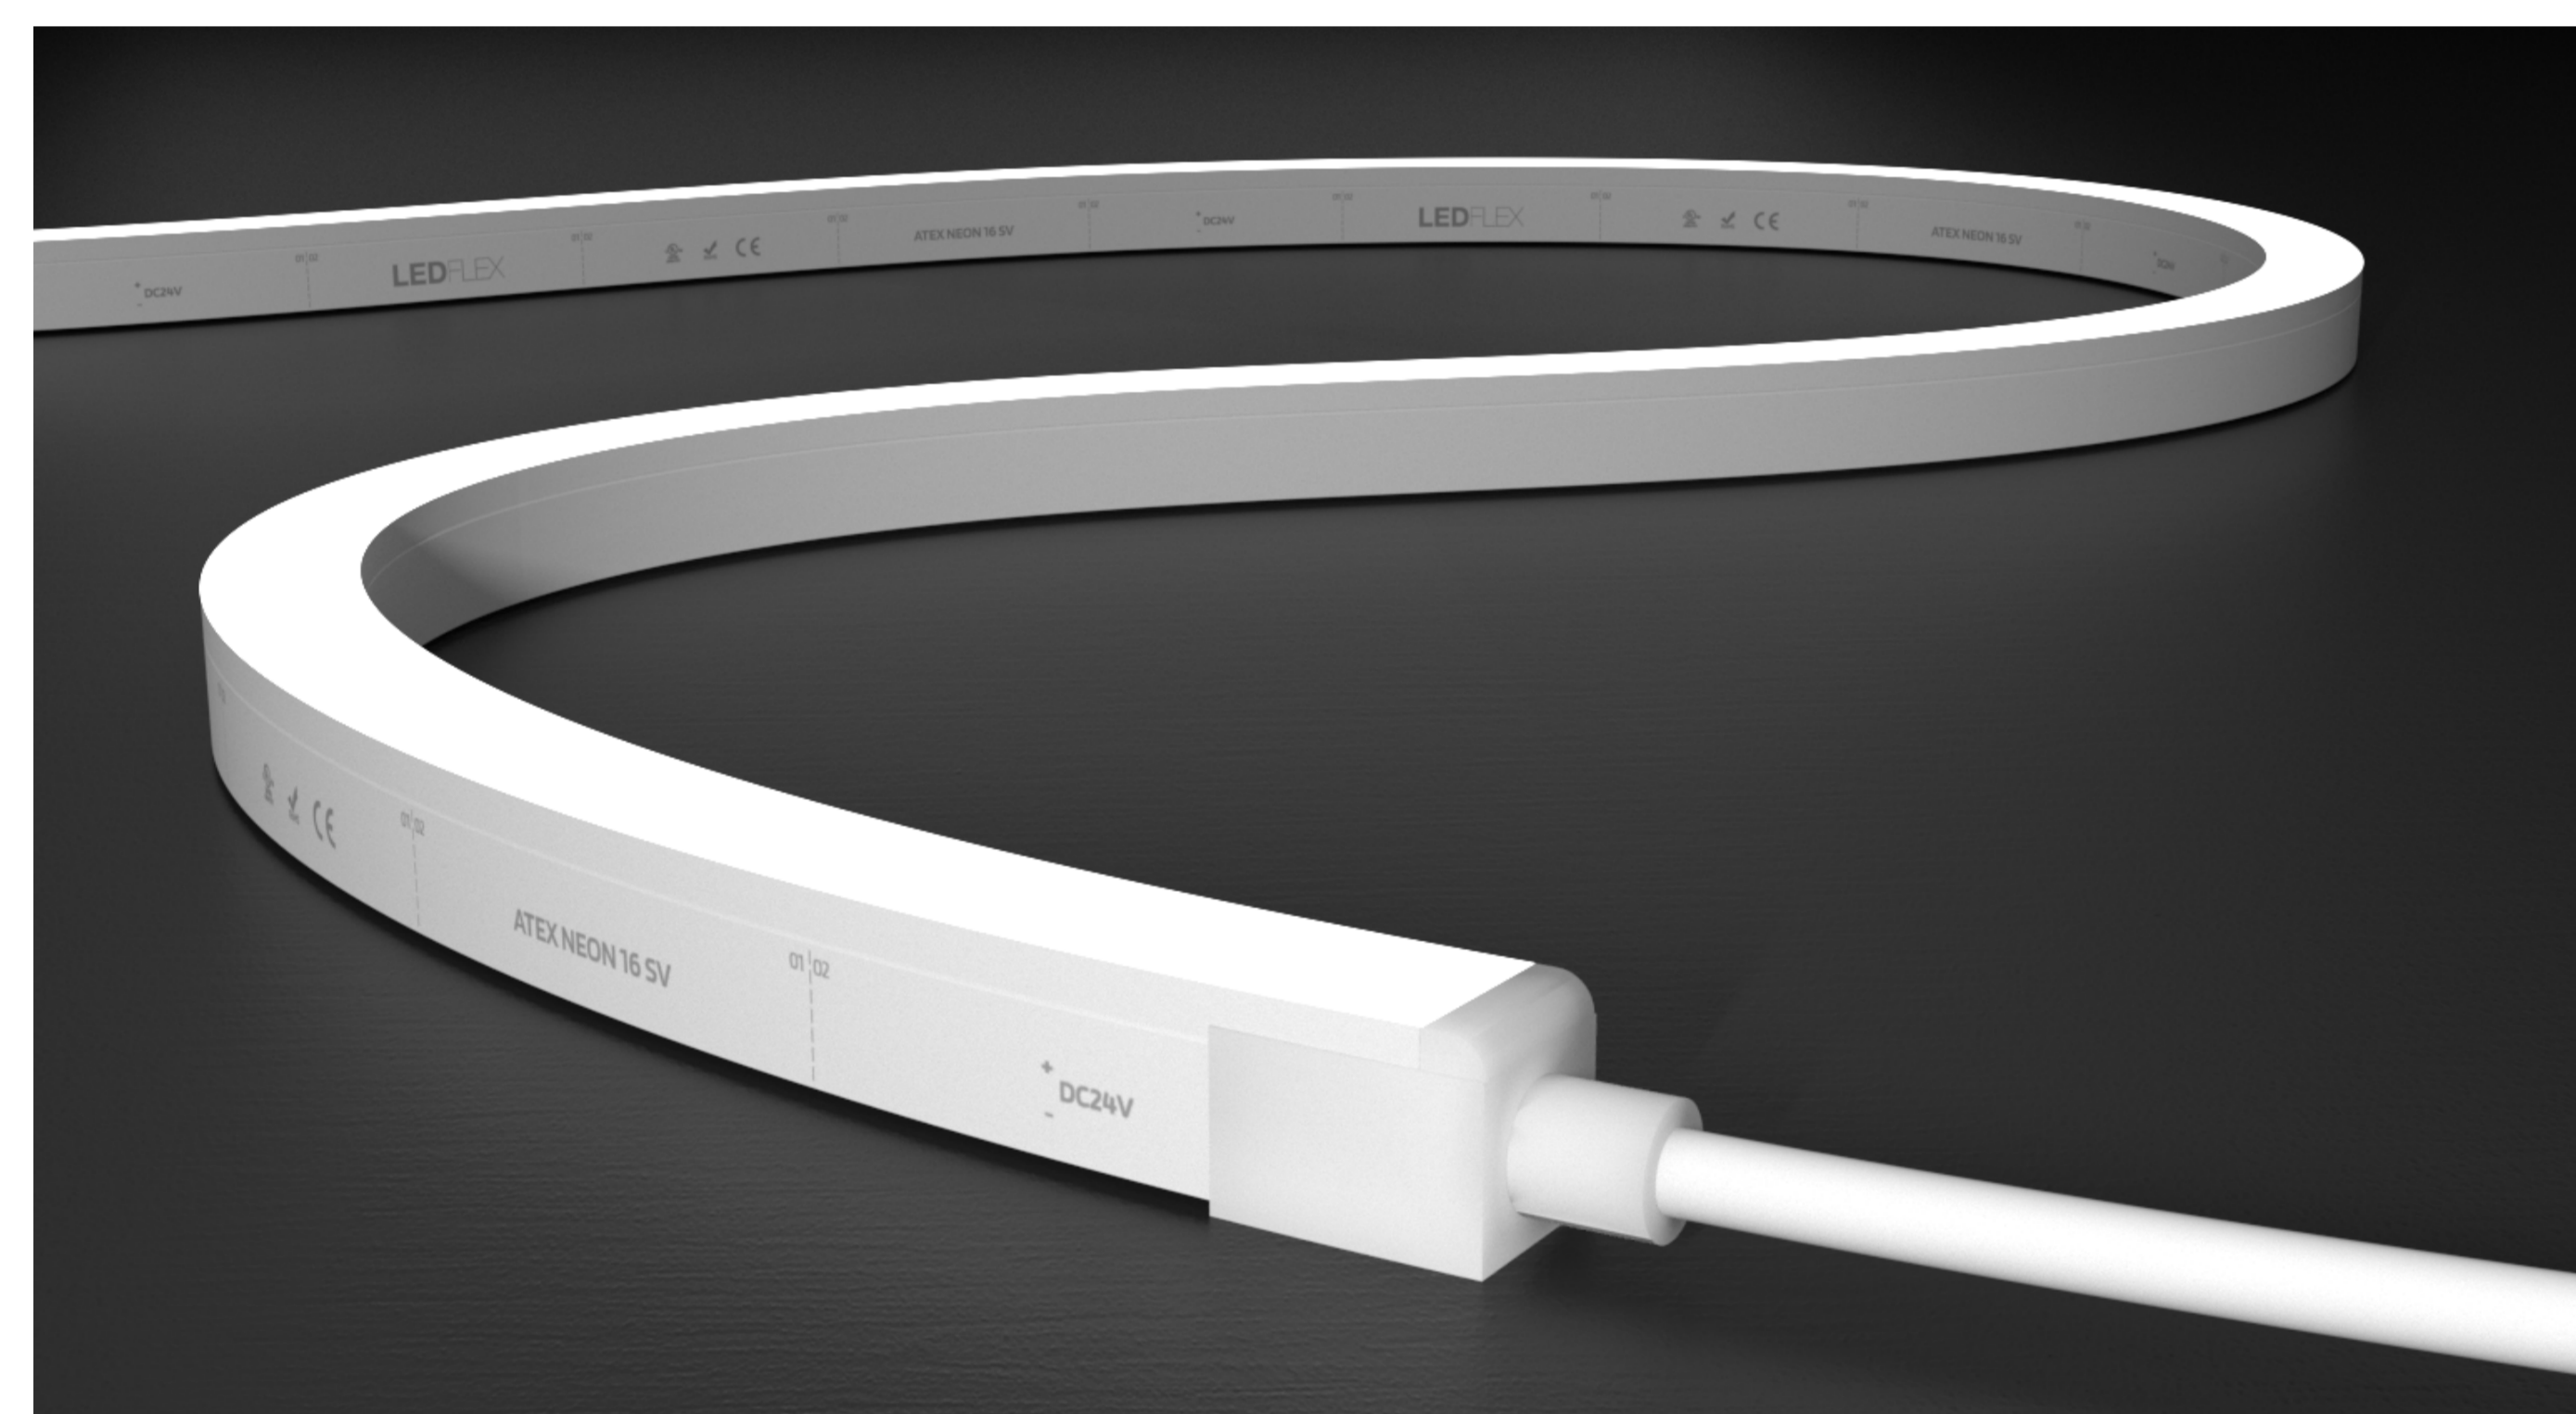

ATEX Neon 126
ATEX Certified Neons for Hazardous Environments