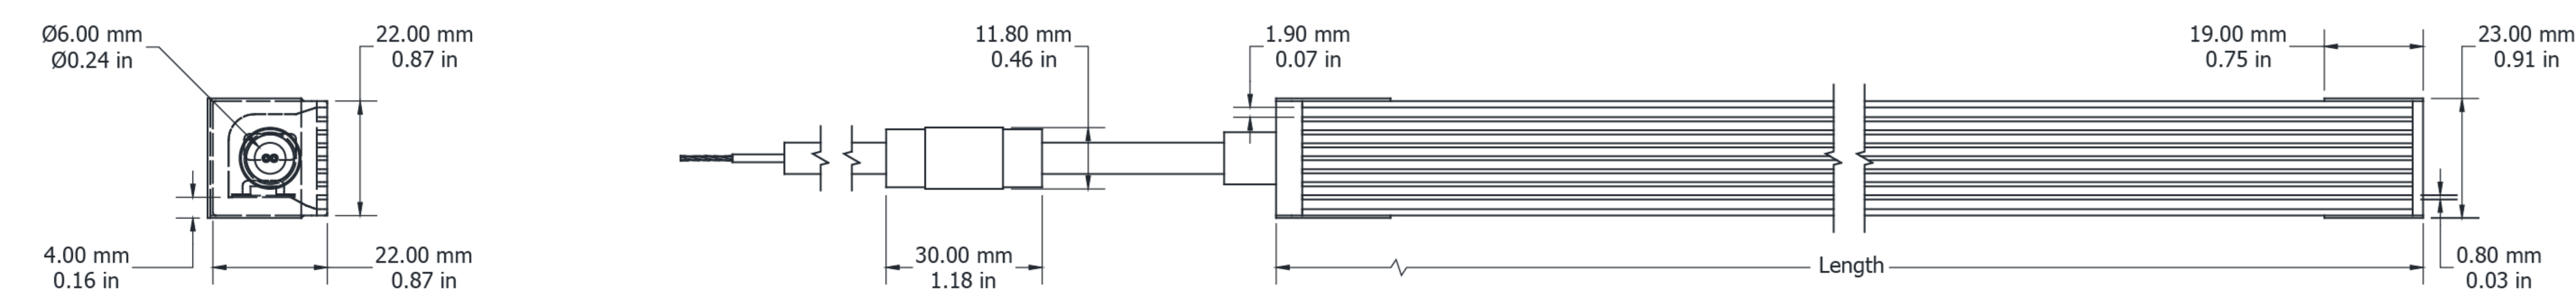

Technical Specifications

Product Range	CRI Value	Colour/ CCT	Power Consumption	Lumen Output	Product Code
Ultimo Neon 22 Anti-Glare Line SV	CRI 90	Dynamic White 2100-4000K	12W/m 3.66W/ft	187lm/m 54.25lm/ft	UN22AGLSVCDW214012
Ultimo Neon 22 Anti-Glare Line SV	CRI 90	Dynamic White 2100-6500K	12W/m 3.66W/ft	181lm/m 54.25lm/ft	UN22AGLSVCDW216512
UUltimo Neon 22 Anti-Glare Line SV	CRI 90	2100K	15W/m 194lm/m	189lm/m 59.13lm/ft	UN22AGLSVC2115
Ultimo Neon 22 Anti-Glare Line SV	CRI 90	2400K	15W/m 209lm/m	206lm/m 59.13lm/ft	UN22AGLSVC2415
Ultimo Neon 22 Anti-Glare Line SV	CRI 90	2700K	15W/m 219lm/m	215lm/m 59.13lm/ft	UN22AGLSVC2715
Ultimo Neon 22 Anti-Glare Line SV	CRI 90	3000K	15W/m 234lm/m	224lm/m 59.13lm/ft	UN22AGLSVC3015
UUltimo Neon 22 Anti-Glare Line SV	CRI 90	3500K	15W/m 254lm/m	213lm/m 59.13lm/ft	UN22AGLSVC3515
Ultimo Neon 22 Anti-Glare Line SV	CRI 90	4000K	15W/m 233lm/m	227lm/m 59.13lm/ft	UN22AGLSVC4015
Ultimo Neon 22 Anti-Glare Line SV	CRI 90	5000K	15W/m 239lm/m	225lm/m 59.13lm/ft	UN22AGLSVC5015
Ultimo Neon 22 Anti-Glare Line SV	CRI 90	6500K	15W/m 237lm/m	231lm/m 59.13lm/ft	UN22AGLSVC6515