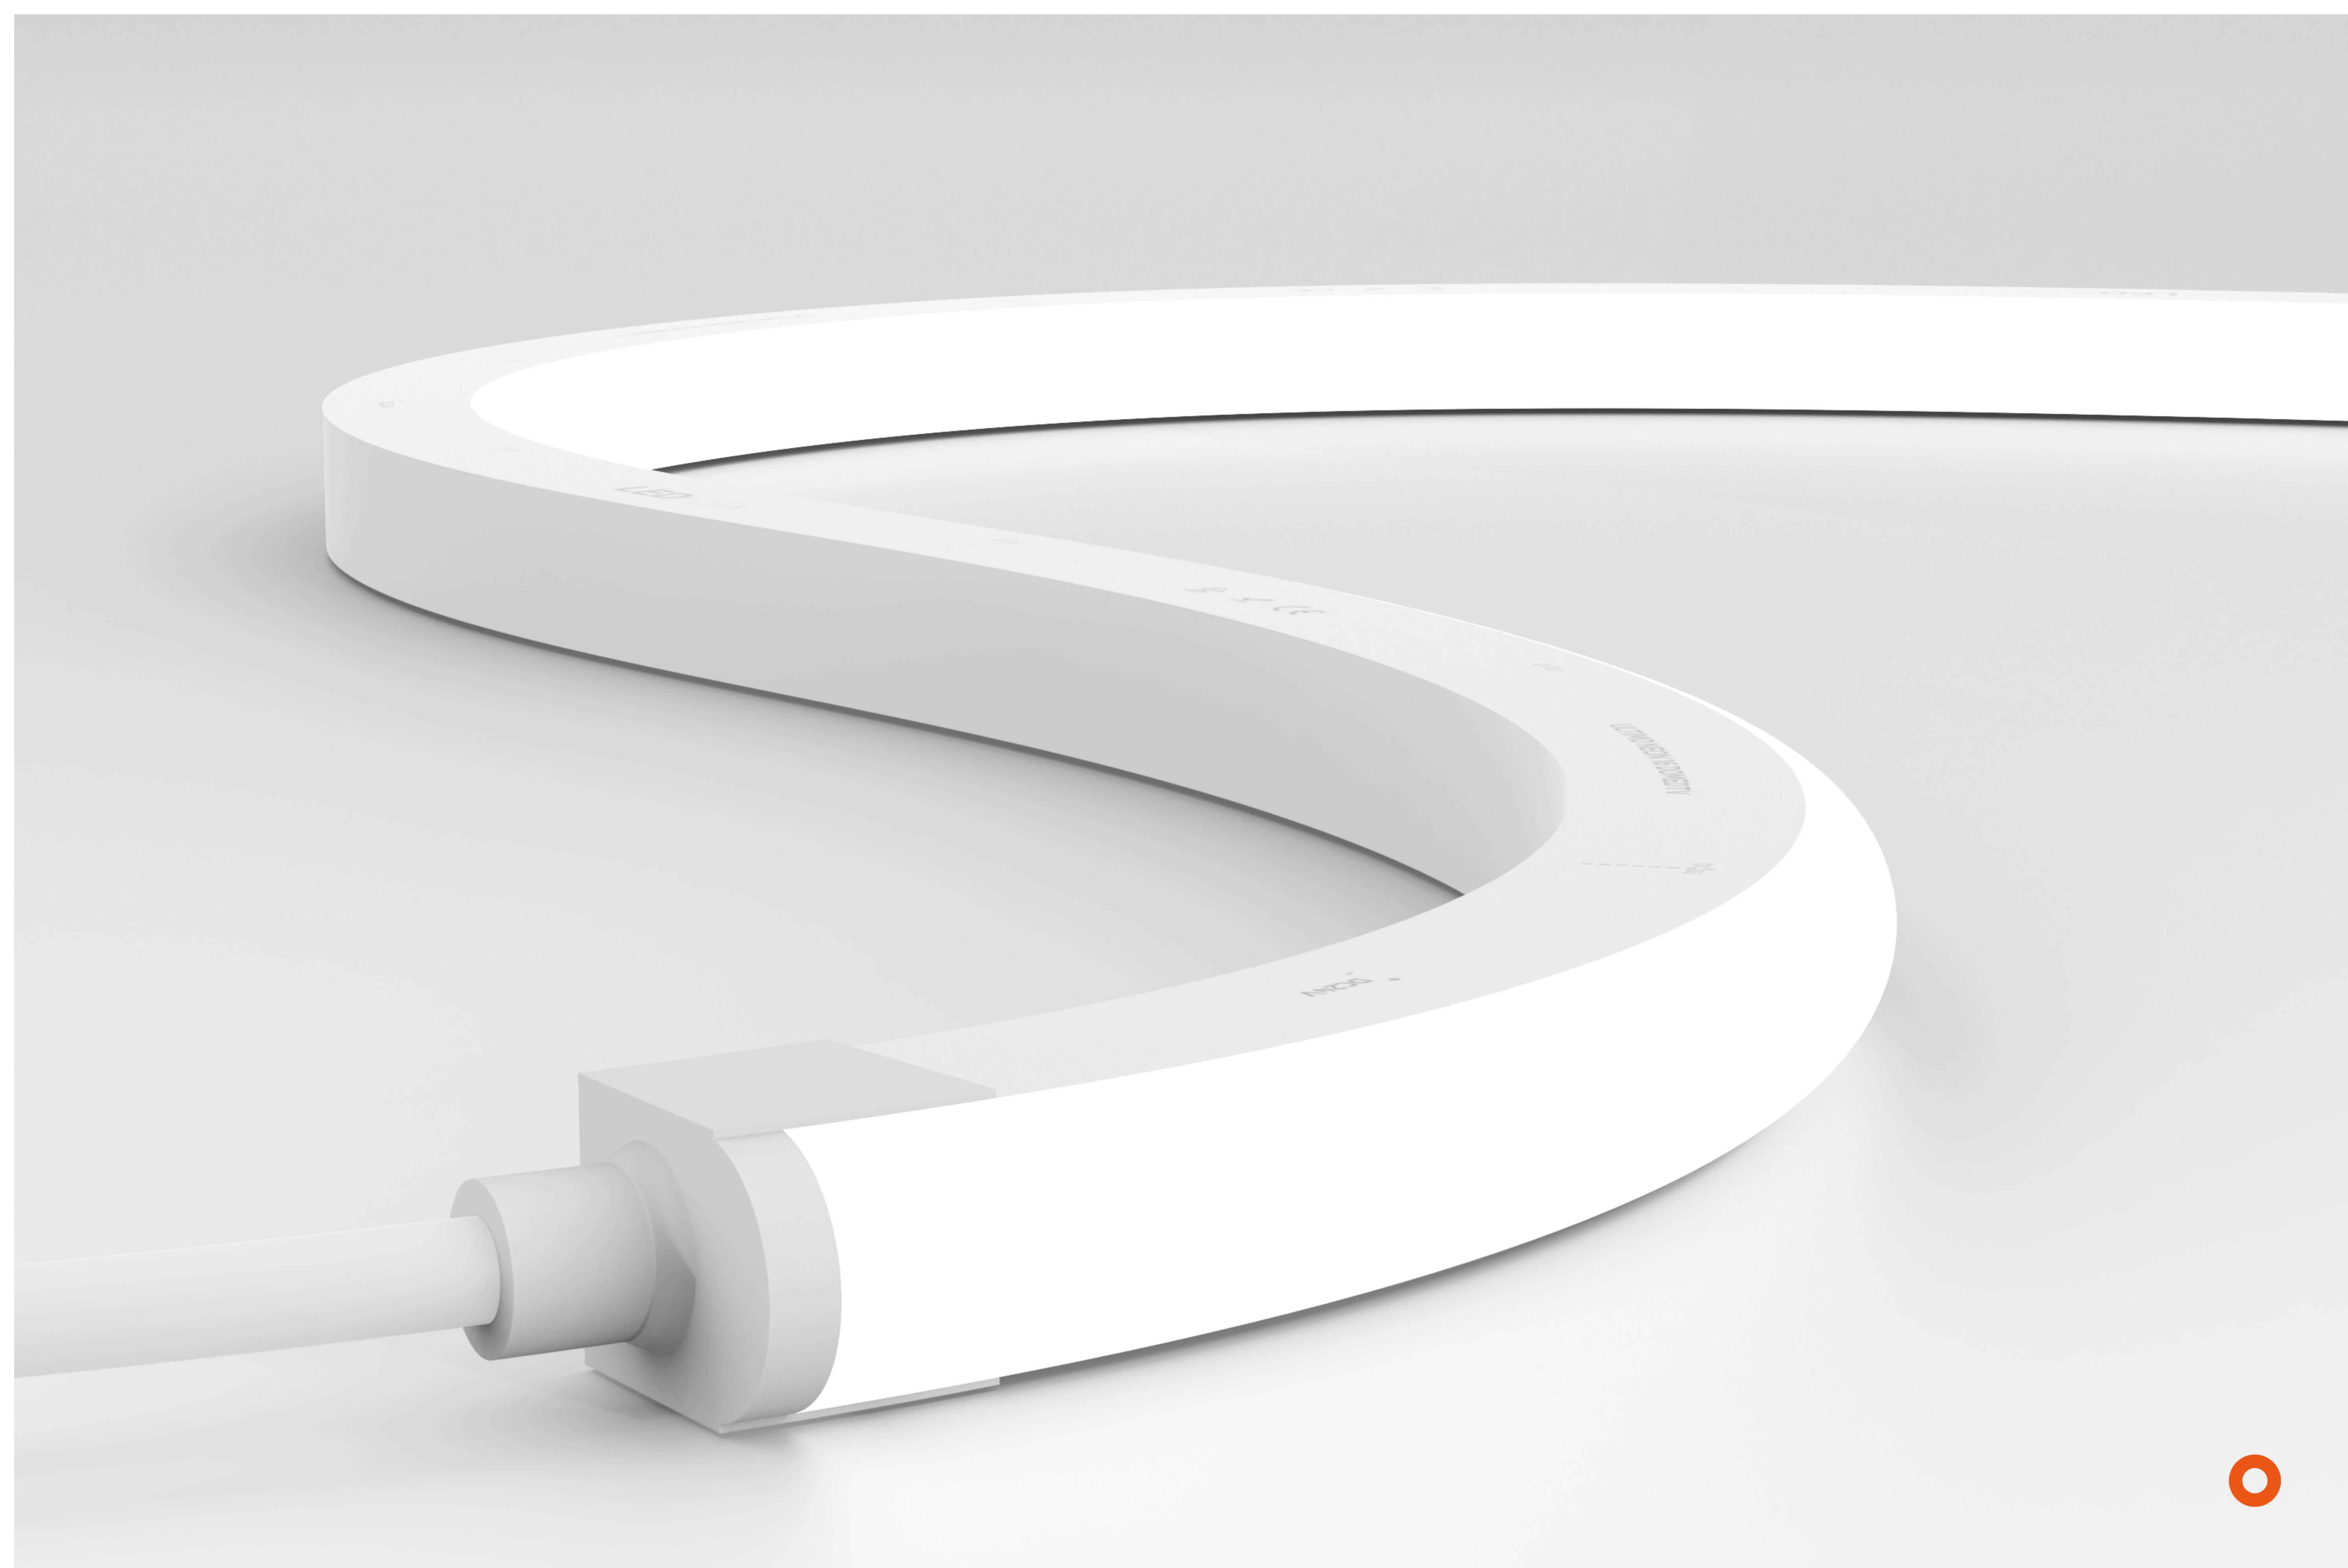

Ultimo Neon 16 Domed Solo TV

Electrical Output & Data

Power Consumption	3 > 22 W/m / 0.91 > 6.71 W/ft	Beam Angle	170°
Cutting Intervals	20.8mm / 0.82in	Bend Radius	150mm / 5.91in
Voltage	24V DC	Max Length	40000mm / 1574.8in
Ambient Temperature	-40°C to 60°C / -104°F to 140°F	CRI	90