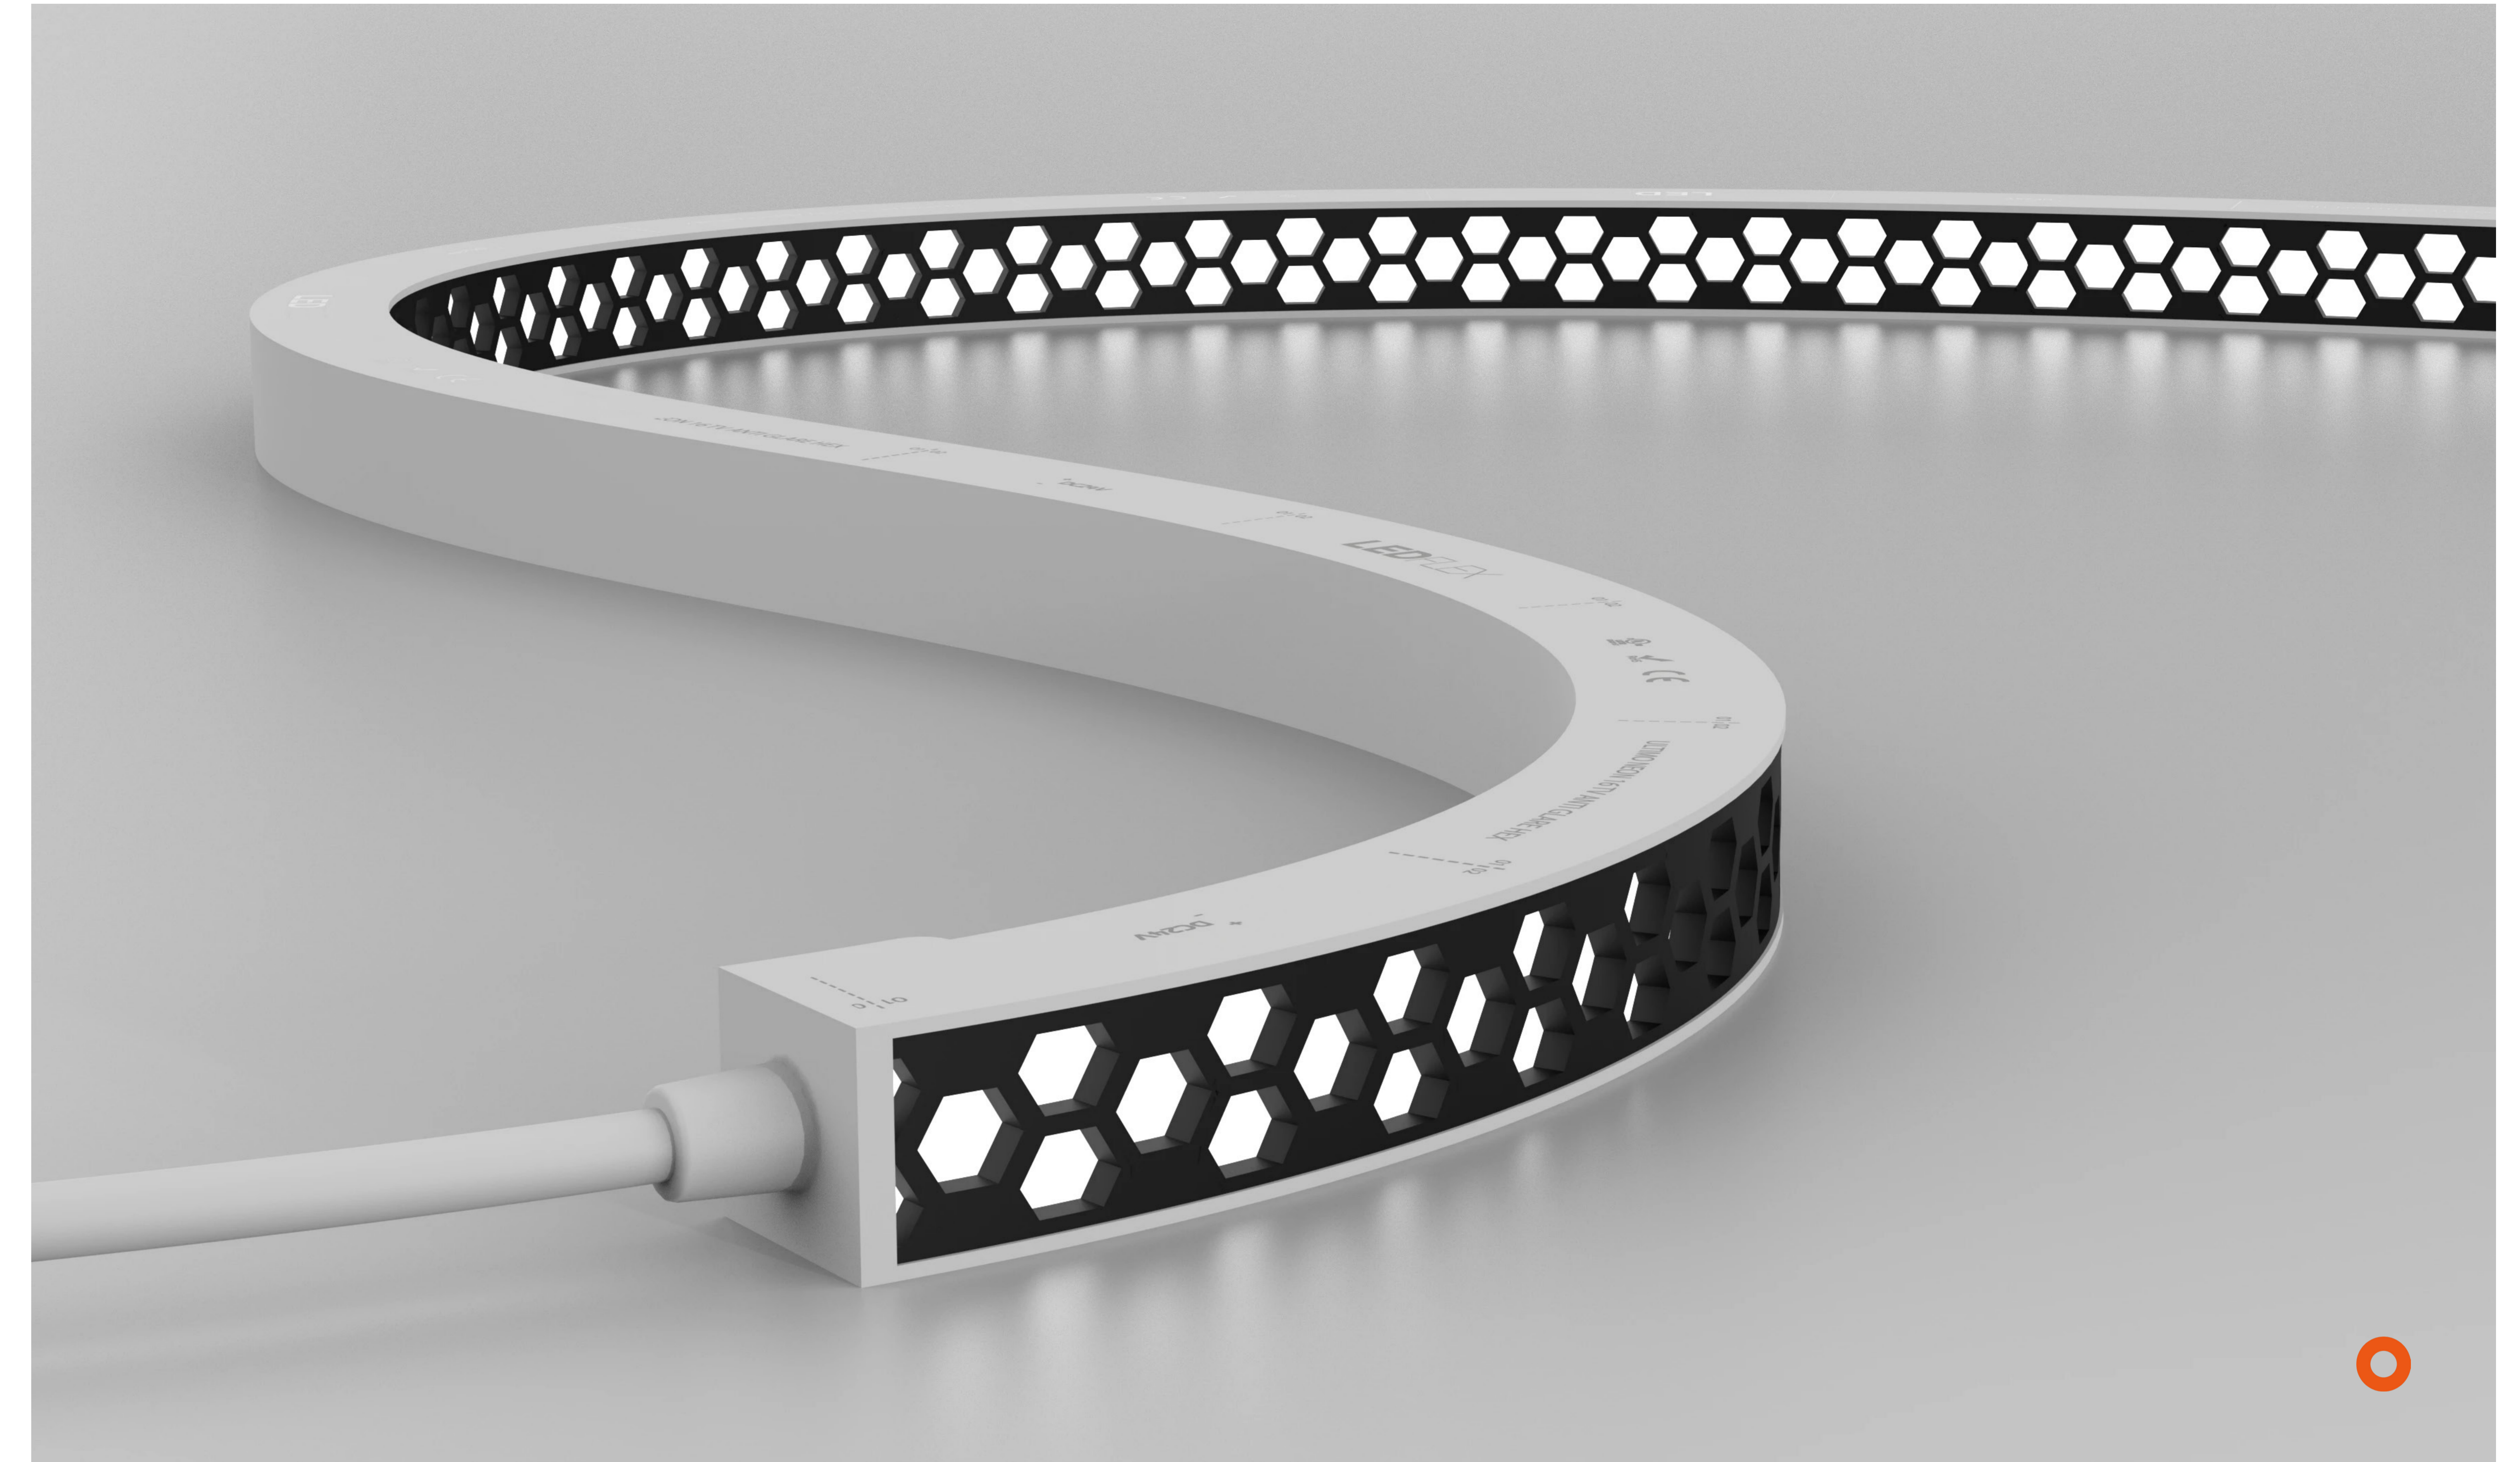

Technical Specifications

Product Range	CRI Value	Colour/CCT	Power Consumption	Lumen Output	Product Code
Ultimo Neon 16 3D	CRI 90	4000K ●●	3W/m 0.91W/ft	306lm/m 93.26lm/ft	UN163DC403
Ultimo Neon 16 3D	CRI 90	4000K ●●	6W/m 1.83W/ft	361lm/m 110.03lm/ft	UN163DC406
Ultimo Neon 16 3D	CRI 90	4000K ●●	9W/m 2.74W/ft	620lm/m 188.97lm/ft	UN163DC409
Ultimo Neon 16 3D	CRI 90	4000K ●●	12W/m 3.66W/ft	950lm/m 289.55lm/ft	UN163DC4012
Ultimo Neon 16 3D	CRI 80	RGBW Pixel 4000K ●●●	22W/m 6.71W/ft	1010lm/m 307.83lm/ft	UN163DRW40P1222
Ultimo Neon 16 3D	CRI 90	5000K ●●	3W/m 0.91W/ft	303lm/m 92.35lm/ft	UN163DC503
Ultimo Neon 16 3D	CRI 90	5000K ●●	6W/m 1.83W/ft	361lm/m 110.03lm/ft	UN163DC506
Ultimo Neon 16 3D	CRI 90	5000K ●●	9W/m 2.74W/ft	646lm/m 196.89lm/ft	UN163DC509
Ultimo Neon 16 3D	CRI 90	5000K ●●	12W/m 3.66W/ft	928lm/m 282.84lm/ft	UN163DC5012
Ultimo Neon 16 3D	CRI 90	Dynamic White 2700K-5700K ●●●	12W/m 3.66W/ft	702lm/m 213.96lm/ft	UN163DCDW275712
Ultimo Neon 16 3D	-	Blue ●	9W/m 2.74W/ft	146lm/m 44.5lm/ft	UN163DB9
Ultimo Neon 16 3D	-	Green ●	9W/m 2.74W/ft	682lm/m 207.86lm/ft	UN163DG9
Ultimo Neon 16 3D	-	Red ●	9W/m 2.74W/ft	226lm/m 68.88lm/ft	UN163DR9
Ultimo Neon 16 3D	-	RGB Pixel ●●●	16.5W/m 5.03W/ft	657lm/m 200.24lm/ft	UN163DRGBP1216