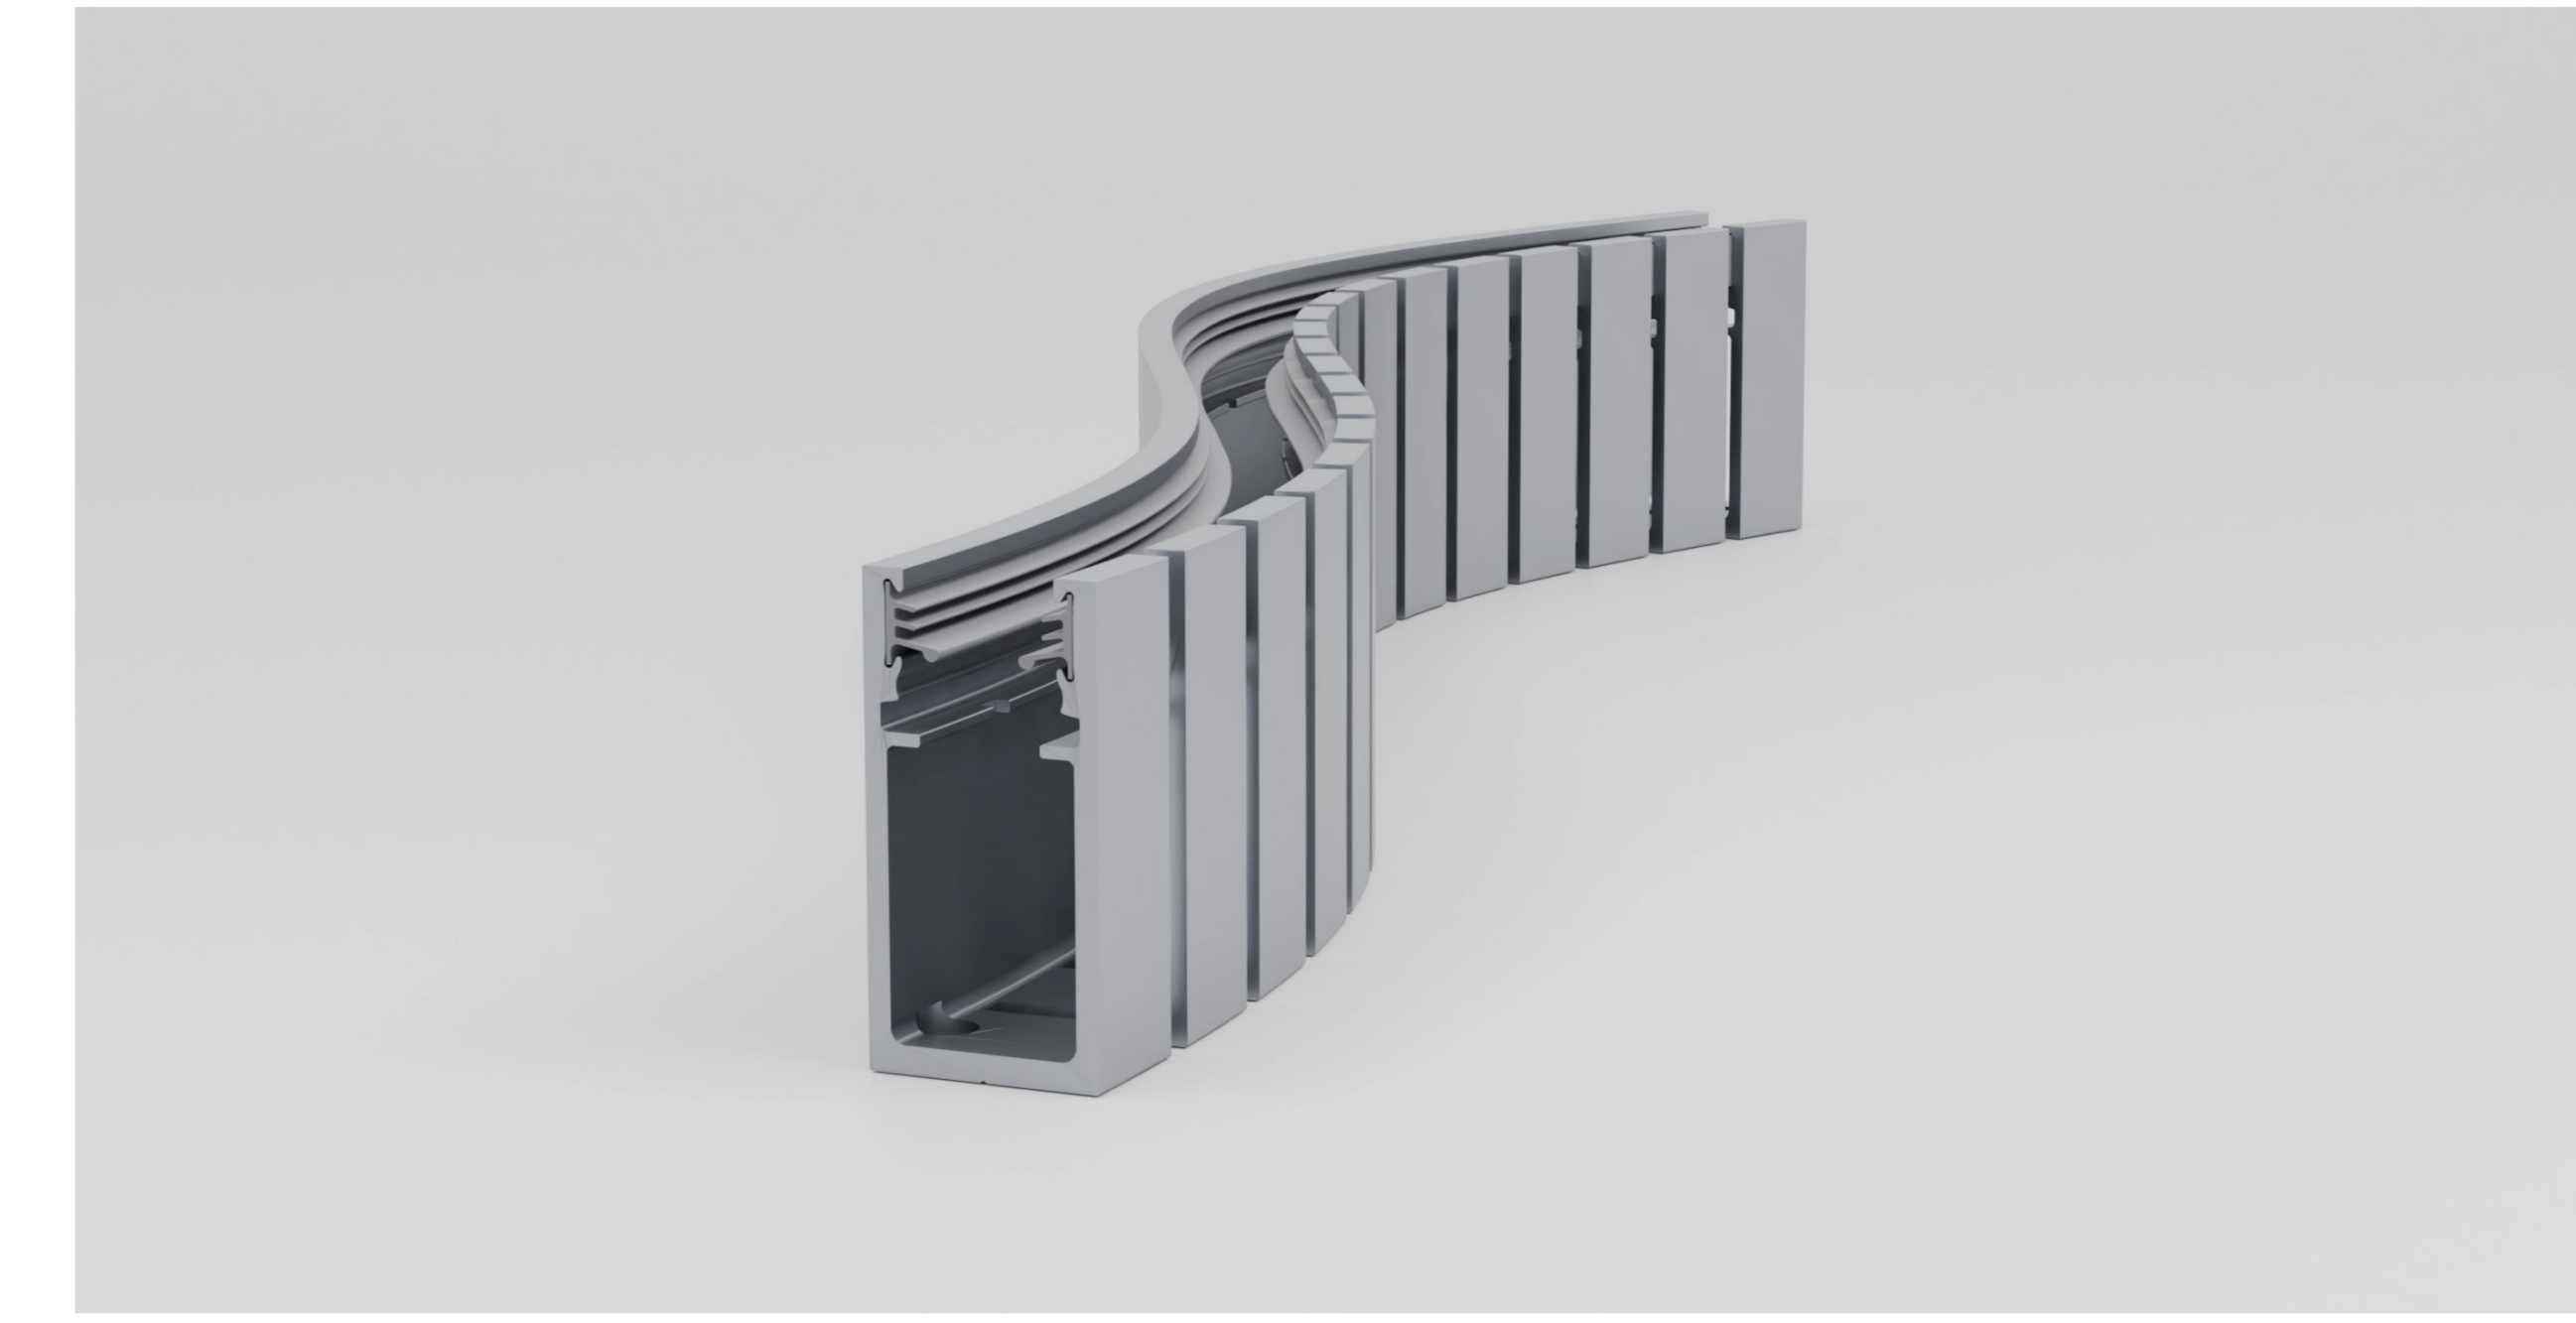

Ultimo Neon 10 Wireway Flexible Grip Profile