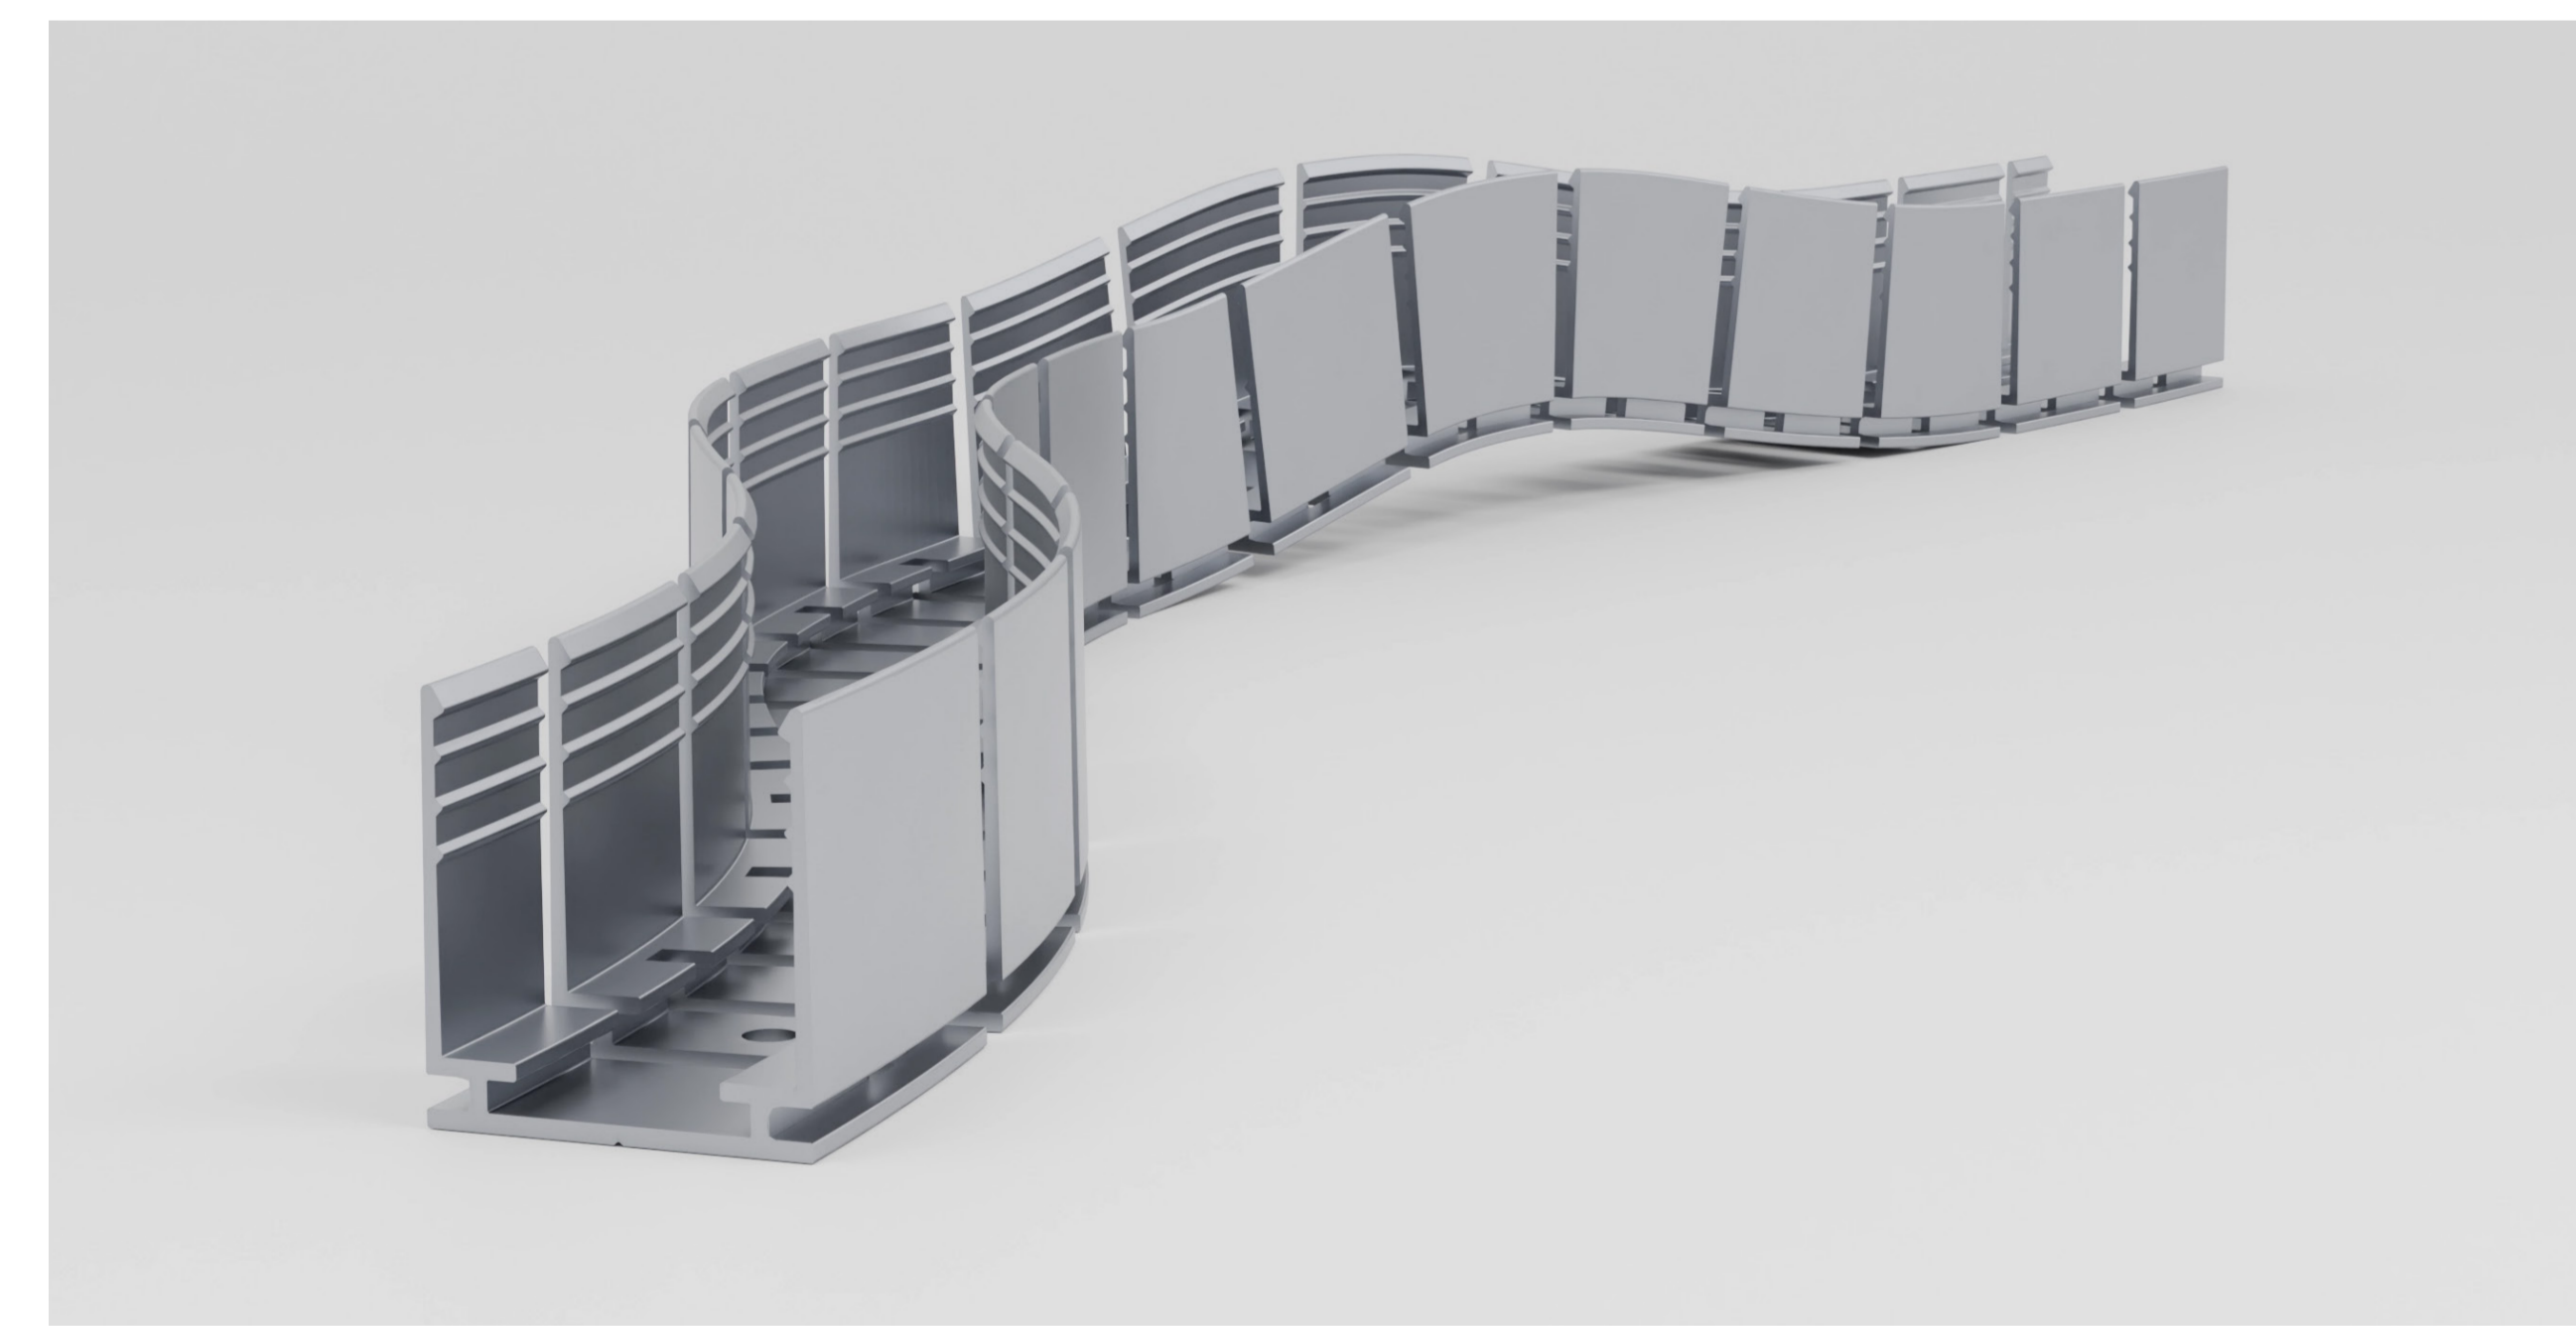

Dimensions	10.4mm x 12.46mm 0.40in x 0.49in
Length	1000mm / 39.3in
Material Colour	Transparent
Material	PC

Technical Drawing

UN223DFP25241000

Ultimo Neon 22 3D Flexible Profile

Electrical Output & Data

Dimensions	24.7mm x 24.1mm 0.97in x 0.94in
Length	1000mm / 39.3in
Material Colour	Grey
Material	Aluminium