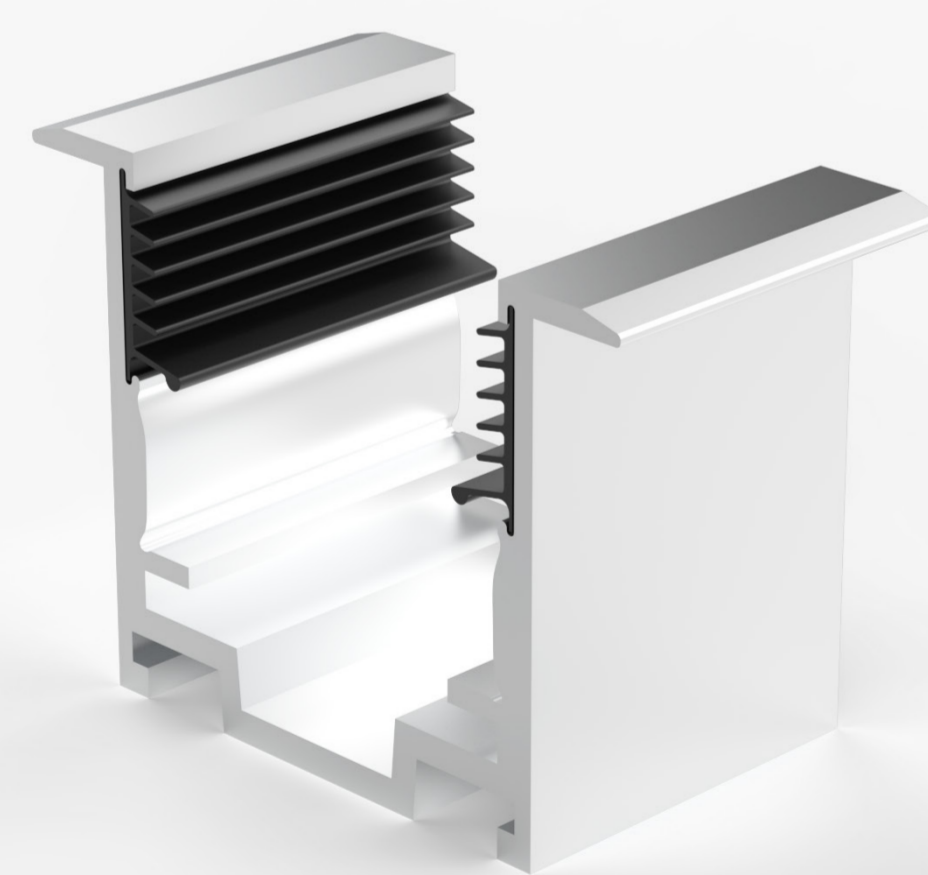

AN16SC2024

Aqua Neon 16 Standard Clip

Electrical Output & Data

Dimensions	20mm x 23.5mm 0.78in x 0.92in
Length	35mm / 1.37in
Material Colour	Clear
Material	Plastic

Technical Drawing

UN22TVRGC2727

Ultimo Neon 22 TV Recessed Grip