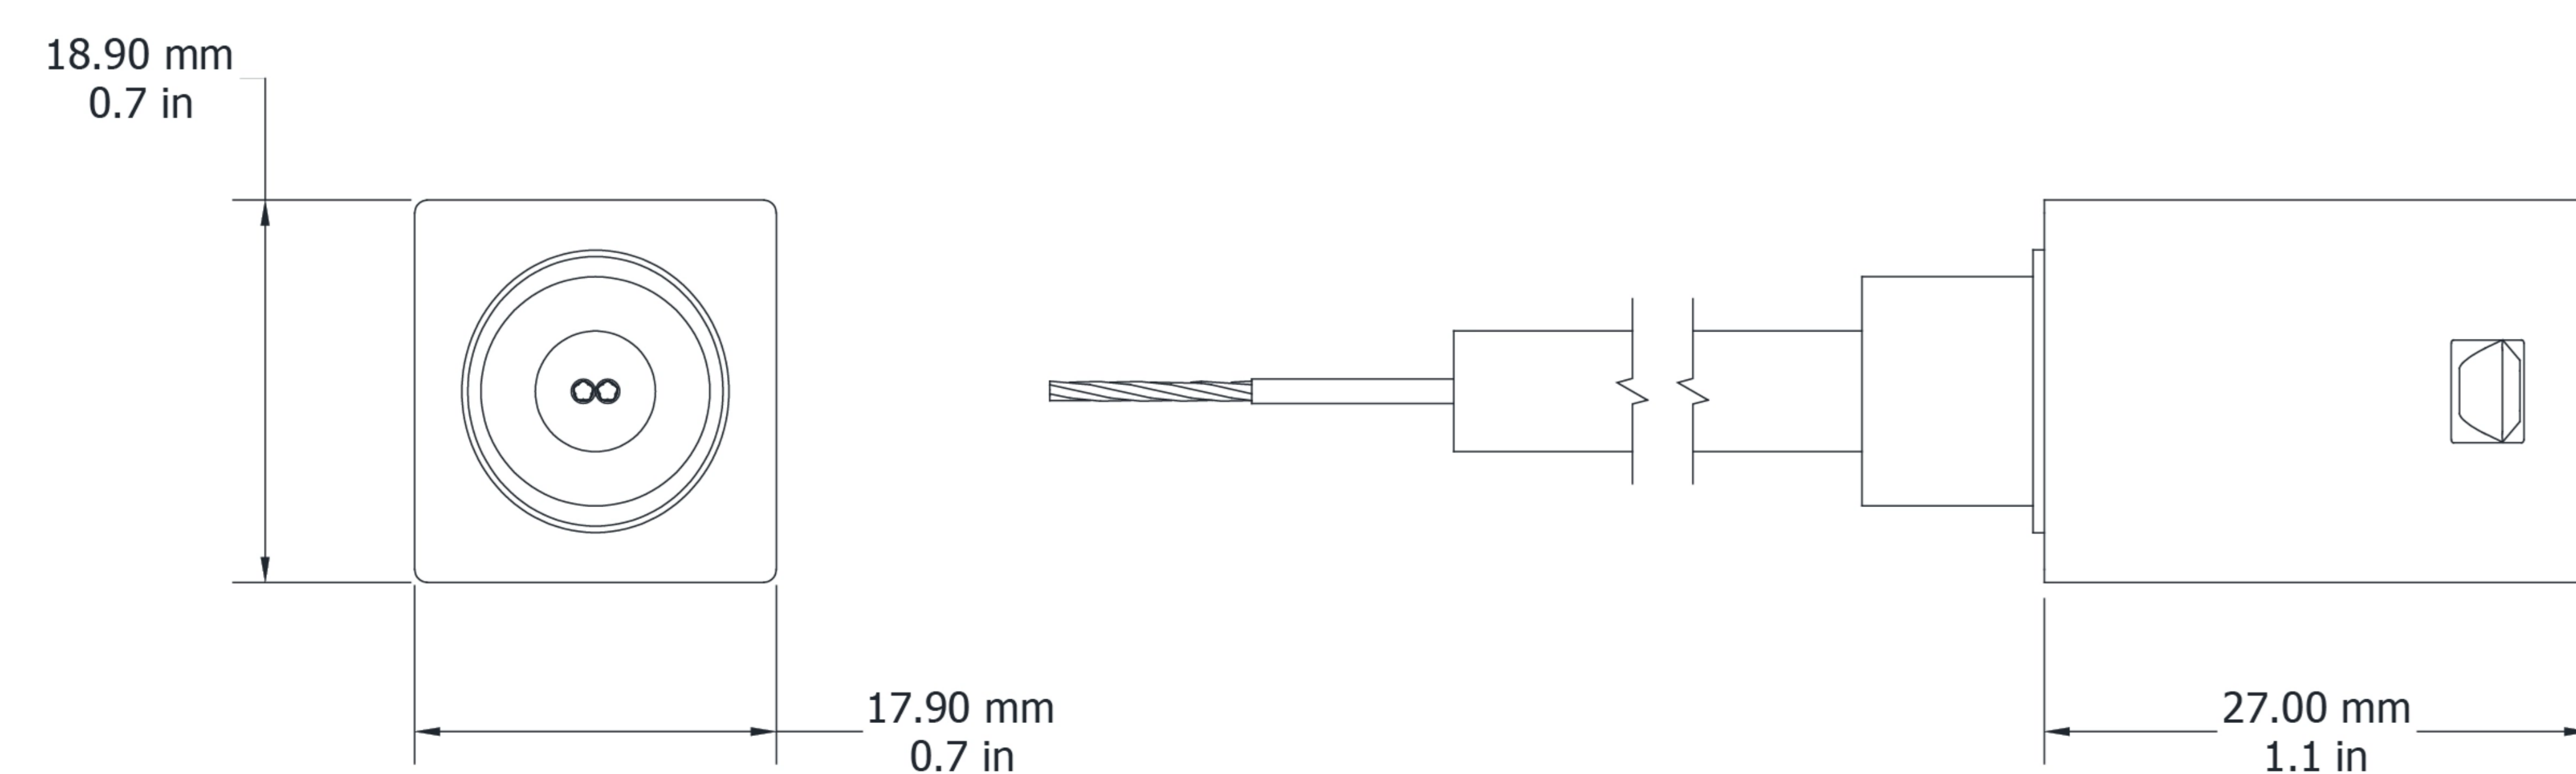

Technical Drawing

Technical Specifications

Product Range	Connection	Material	Length	Product Code
DIY END CAP IP67	-	Steel	20 mm	UN16DECIP67
DIY END CAP IP20	-	Steel	40 mm	UN16DECIP20
Neon DIY Connector TV IP20 02 END	02 END - Bare Cable	Steel	300 mm	UN16TVDCONIP2002E03M
Neon DIY Connector SV IP20 01 END	01 END - Bare Cable	Steel	300 mm	UN16SVDCONIP2001E03M
Neon DIY Connector SV IP20 02 END	02 END - Bare Cable	Steel	300 mm	UN16SVDCONIP2002E03M
Neon DIY Connector TV IP67 01 END	01 END - Male or Female Connector	Steel	300 mm	UN16TVDCONIP6701E03M
Neon DIY Connector TV IP67 02 END	02 END - Male or Female Connector	Steel	300 mm	UN16TVDCONIP6702E03M
Neon DIY Connector SV IP67 01 END	01 END - Male or Female Connector	Steel	300 mm	UN16SVDCONIP6701E03M
Neon DIY Connector SV IP67 02 END	02 END - Male or Female Connector	Steel	300 mm	UN16SVDCONIP6702E03M
Neon DIY Connector TV IP20 01 END	01 END - Bare Cable	Steel	300 mm	UN16TVDCONIP2001E03M
Neon DIY Connector TV IP20 01 END	01 END - Bare Cable	Steel	1000 mm	UN16TVDCONIP2001E1M
Neon DIY Connector TV IP20 02 END	02 END - Bare Cable	Steel	1000 mm	UN16TVDCONIP2002E1M
Neon DIY Connector SV IP20 01 END	01 END - Bare Cable	Steel	1000 mm	UN16SVDCONIP2001E1M
Neon DIY Connector SV IP20 02 END	02 END - Bare Cable	Steel	1000 mm	UN16SVDCONIP2002E1M
Neon DIY Connector TV IP67 01 END	01 END - Male or Female Connector	Steel	1000 mm	UN16TVDCONIP6701E1M
Neon DIY Connector TV IP67 02 END	02 END - Male or Female Connector	Steel	1000 mm	UN16TVDCONIP6702E1M
Neon DIY Connector SV IP67 01 END	01 END - Male or Female Connector	Steel	1000 mm	UN16SVDCONIP6701E1M
Neon DIY Connector SV IP67 02 END	02 END - Male or Female Connector	Steel	1000 mm	UN16SVDCONIP6702E1M