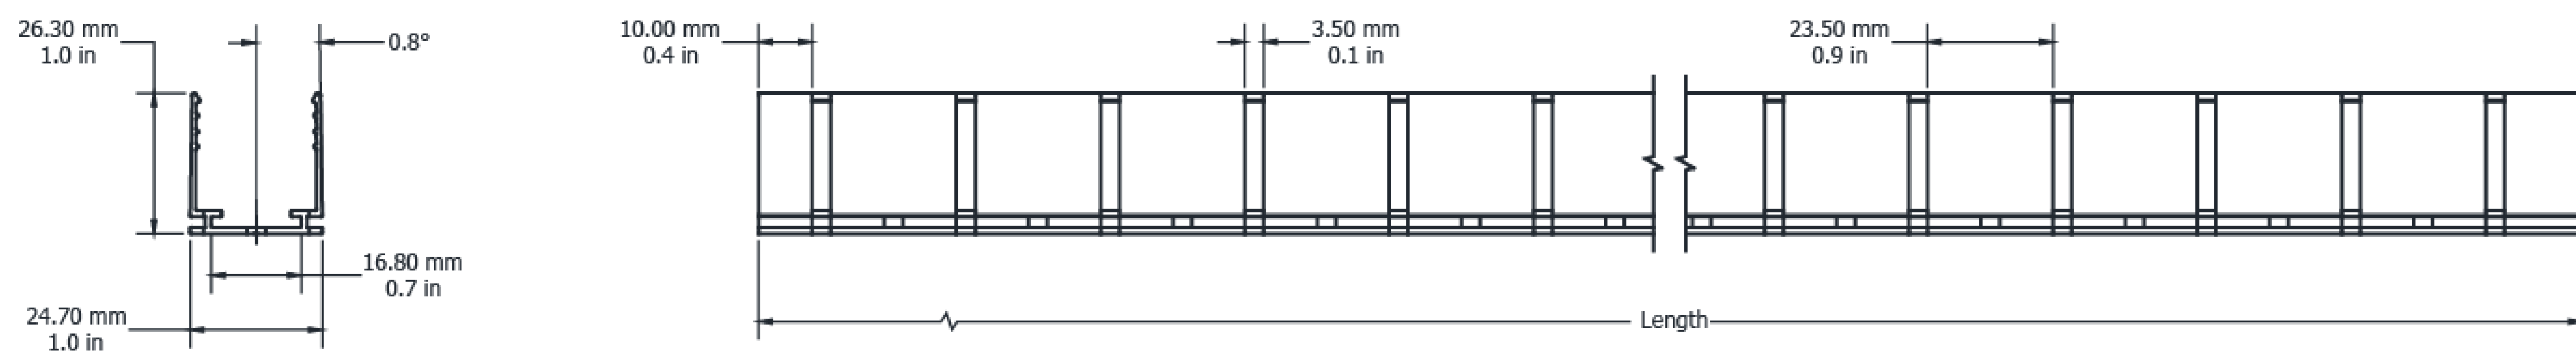

UN163DFP19181000

Ultimo Neon 16 3D Flexible Profile

Electrical Output & Data

Dimensions	19mm x 18mm | 0.74in x 0.70in
Length	1000mm / 39.3in
Material Colour	Grey
Material	Aluminium

Technical Drawing

UNR13SP10121000

Ultimo Neon Radius 13 Standard Profile

Electrical Output & Data

Dimensions	10.4mm x 12.46mm | 0.40in x 0.49in
Length	1000mm / 39.3in
Material Colour	Transparent
Material	PC

Technical Drawing

UN223DFP25241000

Ultimo Neon 22 3D Flexible Profile

Electrical Output & Data

Dimensions	24.7mm x 24.1mm | 0.97in x 0.94in
Length	1000mm / 39.3in
Material Colour	Grey
Material	Aluminium

Technical Drawing

UNR25SP52281000

Ultimo Neon Radius 25 Saddle Profile

Electrical Output & Data

Dimensions	51.6mm x 27.8mm | 0.97in x 0.94in
Length	1000mm / 39.3in
Material Colour	Transparent
Material	PC

Technical Drawing