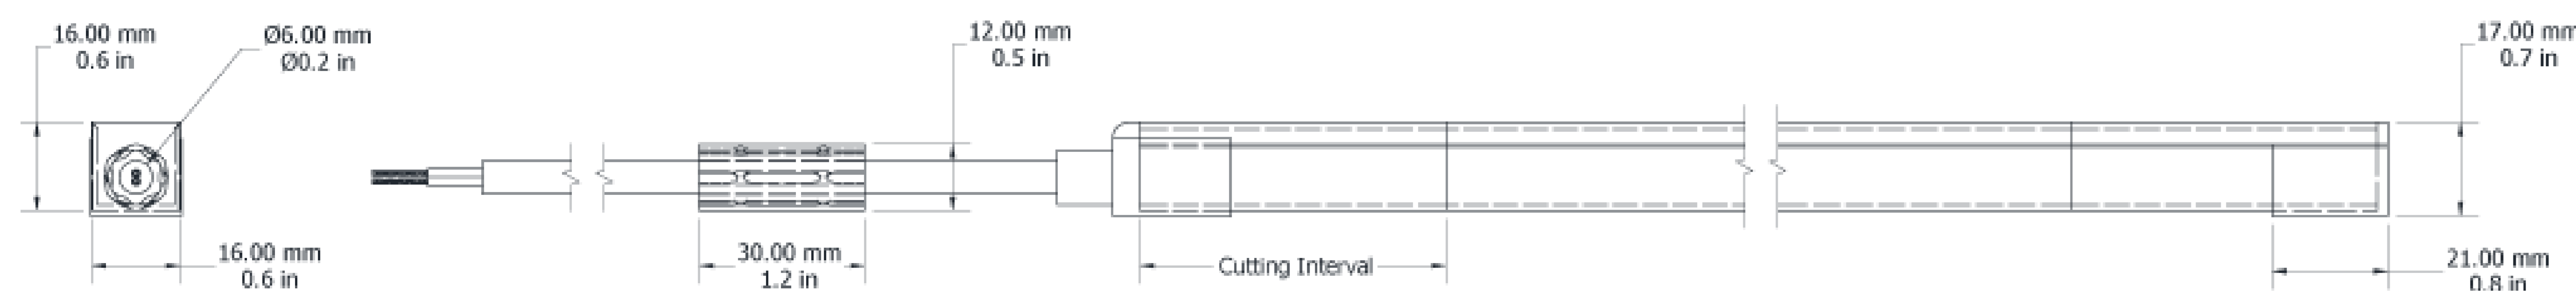

Technical Specifications

Product Range	CRI Value	Colour/CCT	Power Consumption	Lumen Output	Product Code
Thermo Neon 16 TV	-	RGB	4.5W/m 1.37W/ft	222lm/m 67.66lm/ft	THN16TVRGB4
Thermo Neon 16 TV	-	Amber	6W/m 1.83W/ft	226lm/m 68.88lm/ft	THN16TVA6
Thermo Neon 16 TV	-	Blue	6W/m 1.83W/ft	87lm/m 26.52lm/ft	THN16TVB6
Thermo Neon 16 TV	-	Green	6W/m 1.83W/ft	442lm/m 134.72lm/ft	THN16TVG6
Thermo Neon 16 TV	-	Red	6W/m 1.83W/ft	212lm/m 64.61lm/ft	THN16TVR6
Thermo Neon 16 TV	CRI 80	2200K	6W/m 1.83W/ft	288lm/m 87.78lm/ft	THN16TV226
Thermo Neon 16 TV	CRI 80	2700K	6W/m 1.83W/ft	316lm/m 96.31lm/ft	THN16TV276
Thermo Neon 16 TV	CRI 80	RGBW 2700K	6W/m 1.83W/ft	345lm/m 105.15lm/ft	THN16TVRW276
Thermo Neon 16 TV	CRI 80	3000K	6W/m 1.83W/ft	325lm/m 99.06lm/ft	THN16TV306
Thermo Neon 16 TV	CRI 80	RGBW 3000K	6W/m 1.83W/ft	345lm/m 105.15lm/ft	THN16TVRW306
Thermo Neon 16 TV	CRI 80	3500K	6W/m 1.83W/ft	288lm/m 87.78lm/ft	THN16TV356
Thermo Neon 16 TV	CRI 80	4000K	6W/m 1.83W/ft	326lm/m 99.36lm/ft	THN16TV406
Thermo Neon 16 TV	CRI 80	RGBW 4000K	6W/m 1.83W/ft	346lm/m 105.46lm/ft	THN16TVRW406
Thermo Neon 16 TV	CRI 80	5700K	6W/m 1.83W/ft	288lm/m 87.78lm/ft	THN16TV576
Thermo Neon 16 TV	CRI 80	2200K-5700K	6W/m 1.83W/ft	307lm/m 93.57lm/ft	THN16TV22576