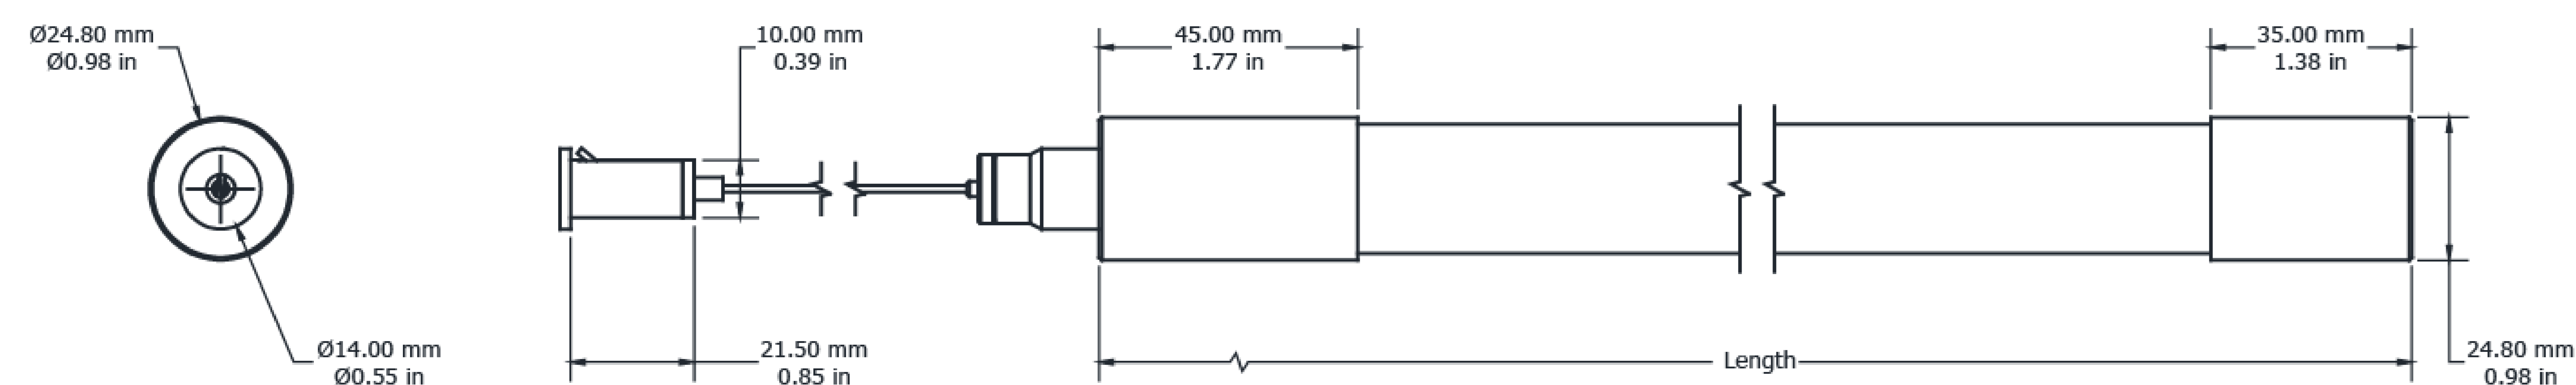

UNR18VSK1000

Ultimo Neon Radius 18 Vertical Suspension Kit

Electrical Output & Data

Length	1000mm / 39.3in
Material Colour	Grey
Material	Metal & Glass

Technical Drawing

UNR25VSMK1000

Ultimo Neon Radius 25 Vertical Suspension Kit

Electrical Output & Data

Length	1000mm / 39.3in
Material Colour	Grey
Material	Metal & Glass

Technical Drawing

UNR18VSKC1000

Ultimo Neon Radius 18 Vertical Suspension Kit with Cable

Electrical Output & Data

Length	1000mm / 39.3in
Material Colour	Grey
Material	Metal & Glass

Technical Drawing

UNR25VSKC1000

Ultimo Neon Radius 25 Vertical Suspension Kit with Cable

Electrical Output & Data

Length	1000mm / 39.3in
Material Colour	Grey
Material	Metal & Glass

Technical Drawing