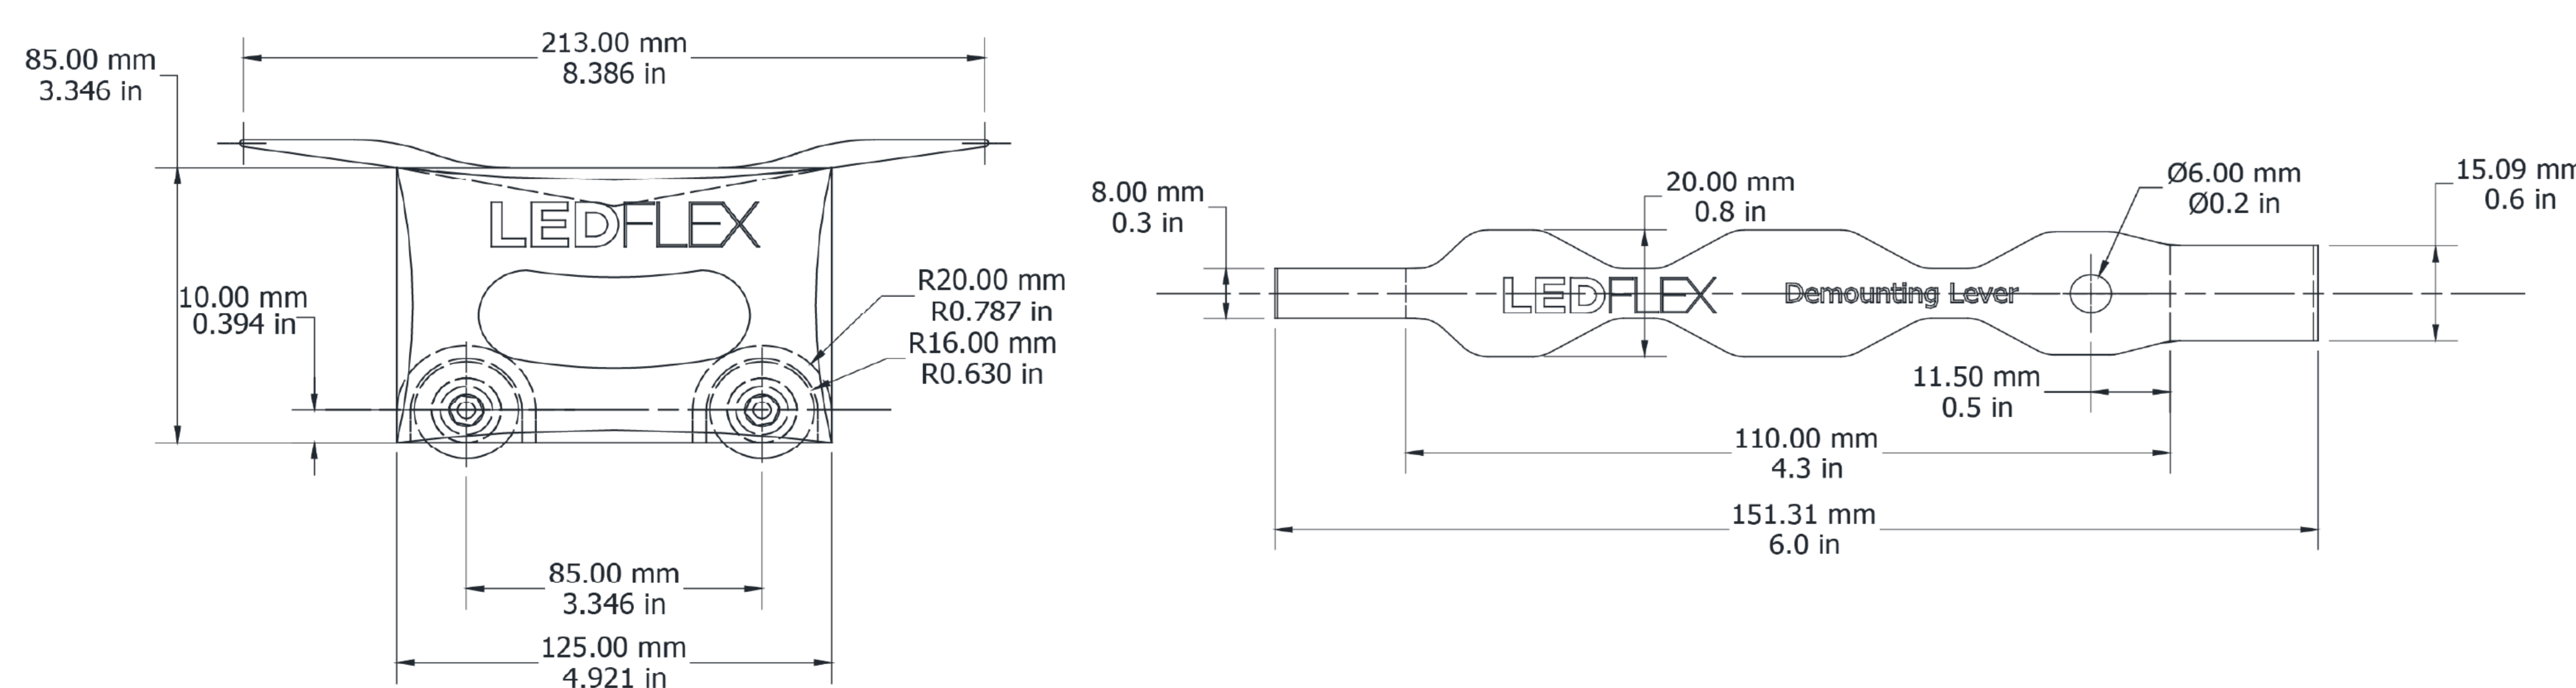

The Skin Lab
London, UK
Lighting Design: Lichtvision Design

ROLLED AND SLICED

SHAKEN AND STIRRED

Kata
Dubai, UAE
Lighting Design: Creation Gulf

LEDFLEX