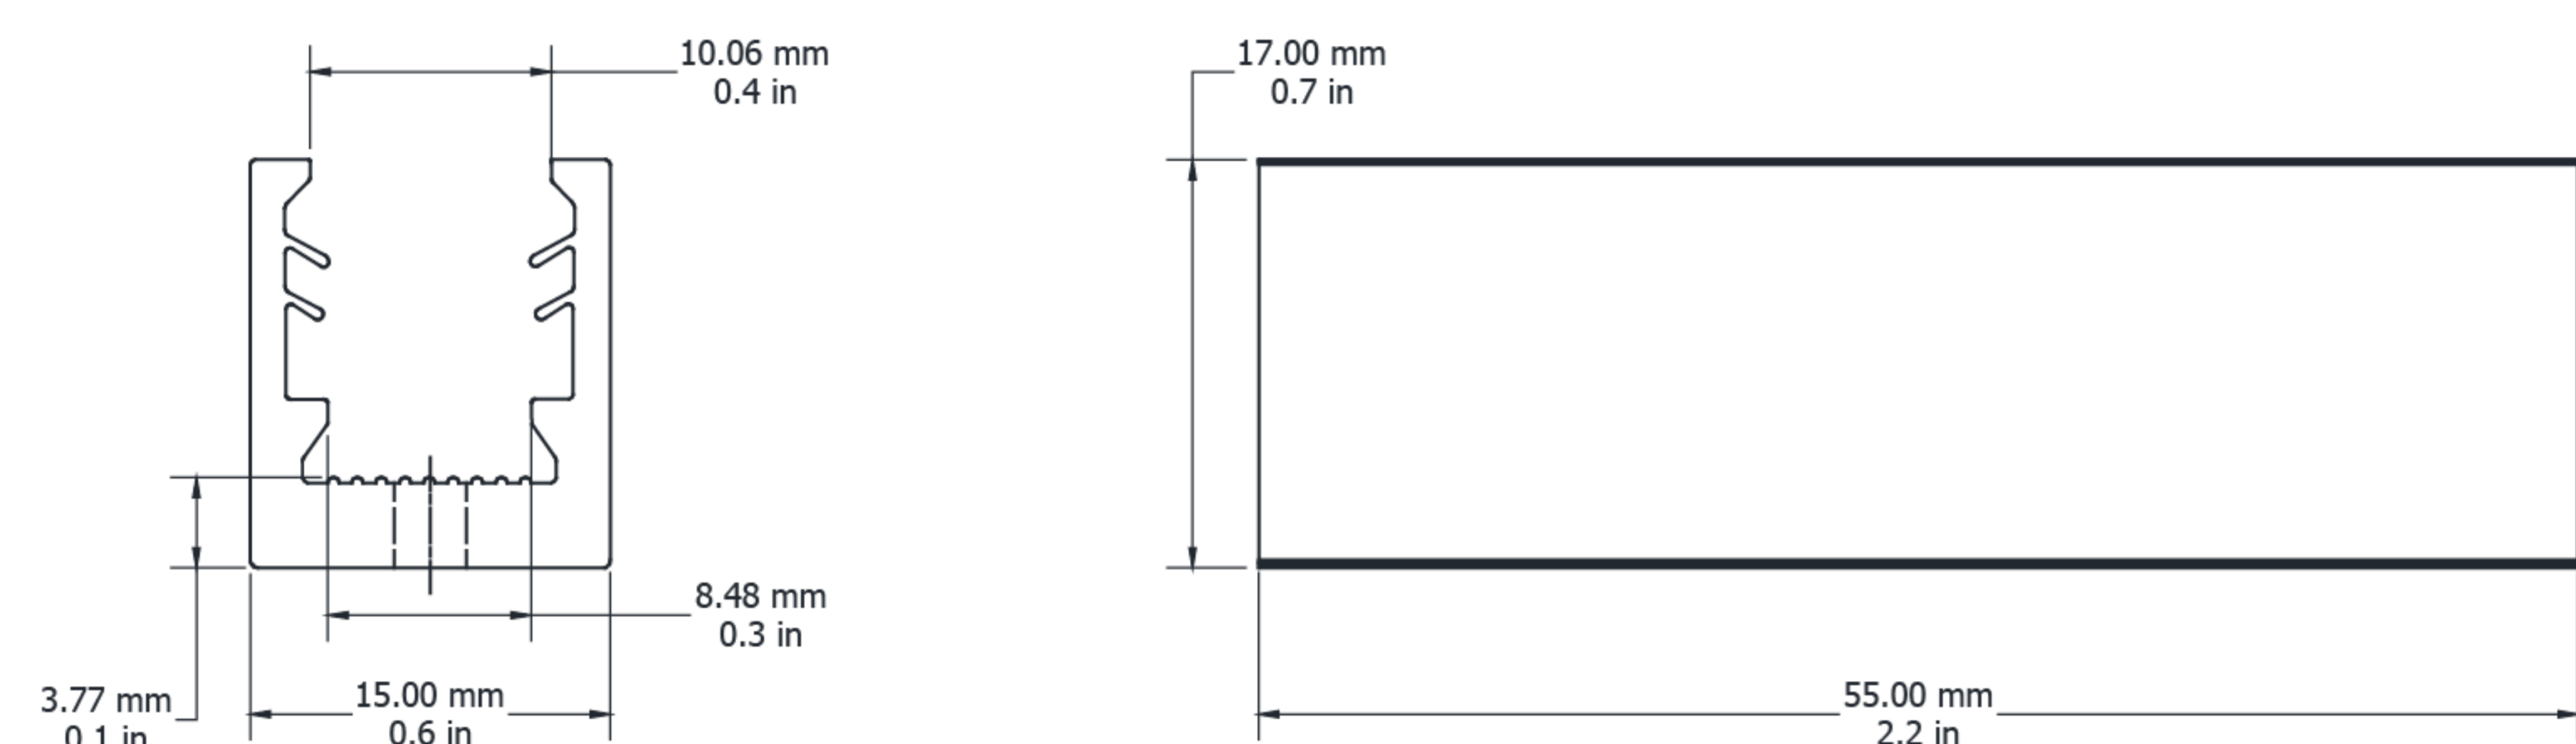

ON35WSGC50

Ultimo Neon 80 Standard Clip

Electrical Output & Data

Dimensions	50mm x 50mm | 1.96in x 1.96in
Length	41mm / 1.61in
Material Colour	Grey
Material	Aluminium