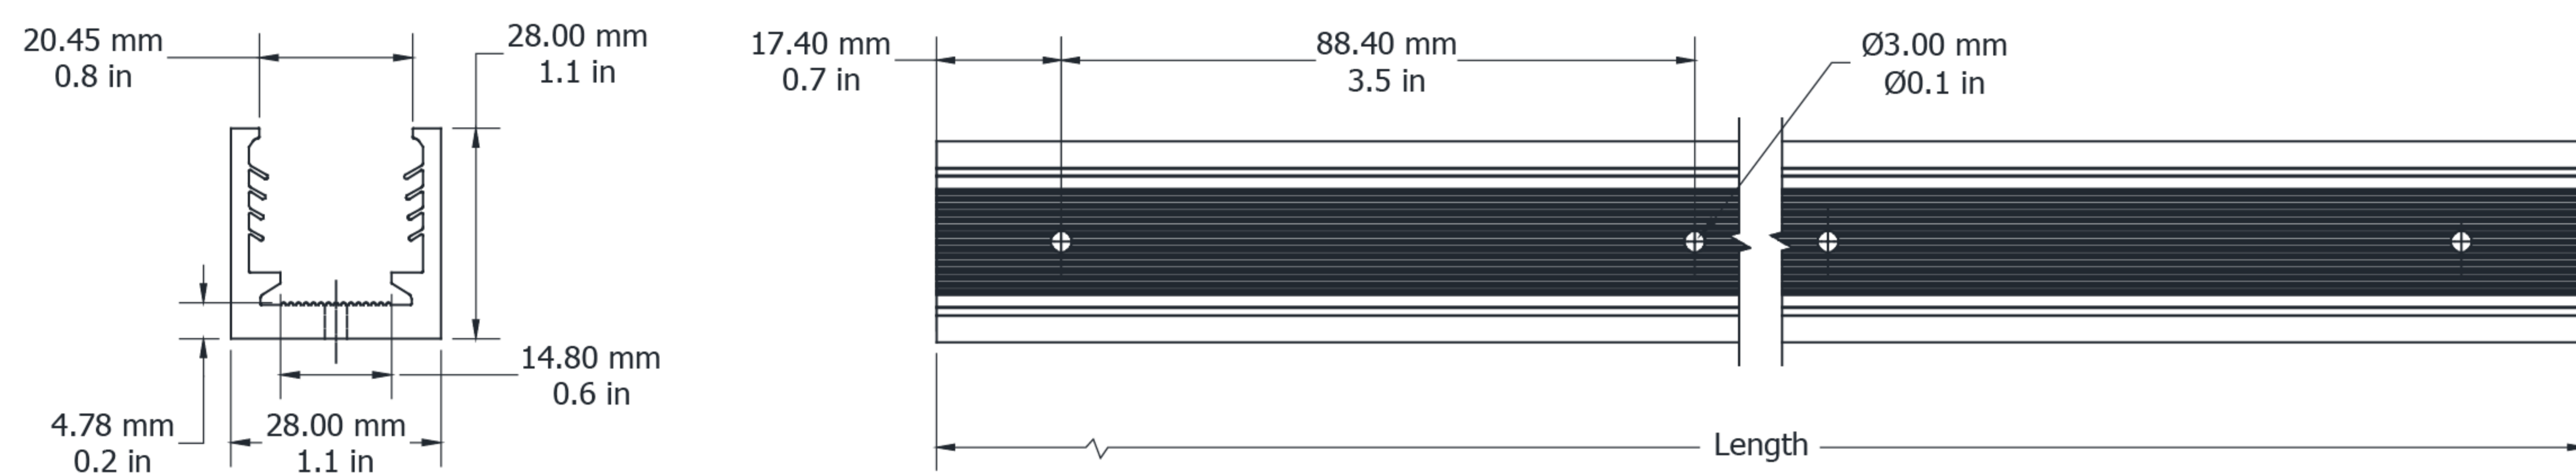

Technical Specifications

Product Range	Material Colour	Material	Length	Product Code
Ultimo Neon 22 Flexible Grip Silicone Profile	White	Silicone	110mm	UN22FGSPW2828110
Ultimo Neon 22 Flexible Grip Silicone Profile	Black	Silicone	110mm	UN22FGSPB2828110
Ultimo Neon 22 Flexible Grip Silicone Profile	White	Silicone	200mm	UN22FGSPW2828200
Ultimo Neon 22 Flexible Grip Silicone Profile	Black	Silicone	200mm	UN22FGSPB2828200
Ultimo Neon 22 Flexible Grip Silicone Profile	White	Silicone	500mm	UN22FGSPW2828500
Ultimo Neon 22 Flexible Grip Silicone Profile	Black	Silicone	500mm	UN22FGSPB2828500
Ultimo Neon 22 Flexible Grip Silicone Profile	White	Silicone	1000mm	UN22FGSPW28281000
Ultimo Neon 22 Flexible Grip Silicone Profile	Black	Silicone	1000mm	UN22FGSPB28281000

ON35FGSPW4234200 / ON35FGSPW4234500 / ON35FGSPW42341000