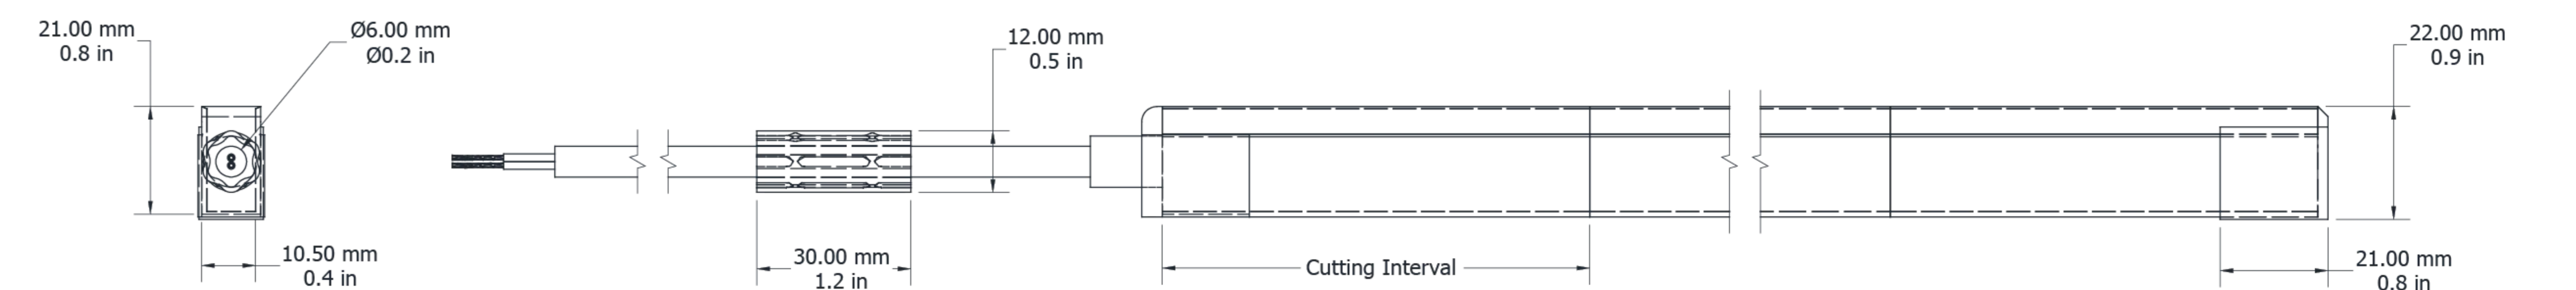

Technical Drawing