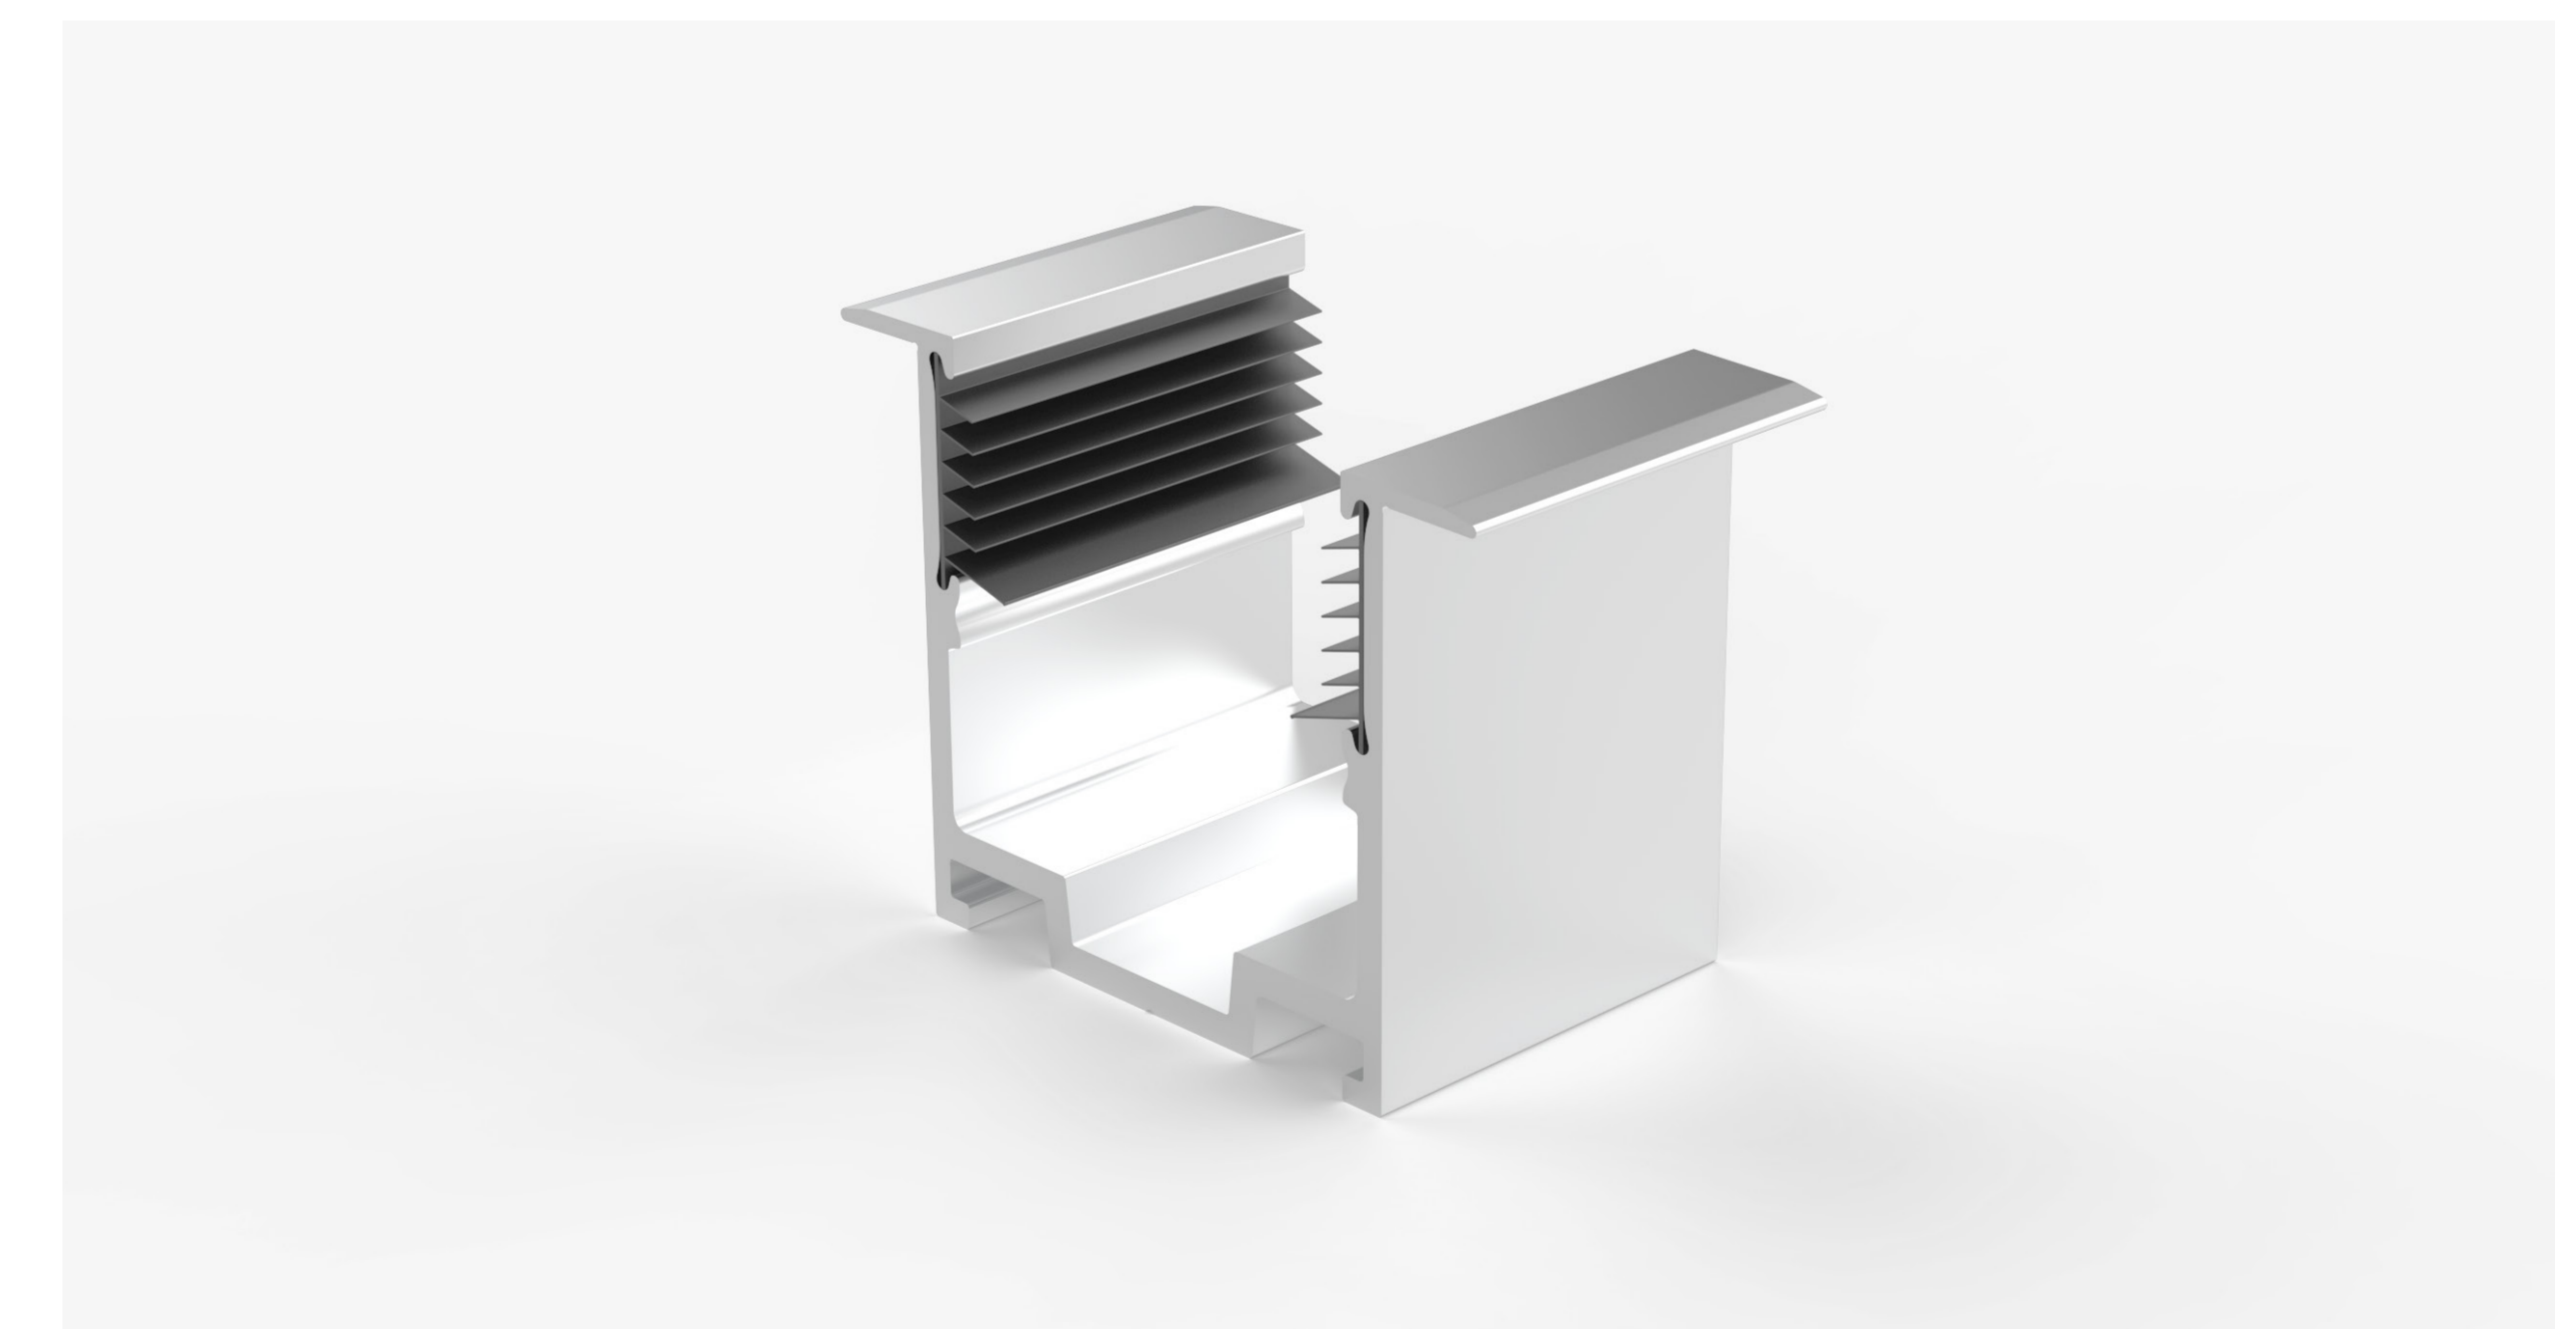

Electrical Output & Data

Dimensions	26.6mm x 26.5mm 1.04in x 1.04in
Length	20mm / 0.78in
Material Colour	Grey
Material	Aluminium and Silicone

Technical Drawing

UN22SVRGC2736

Ultimo Neon 22 SV Recessed Grip Clip