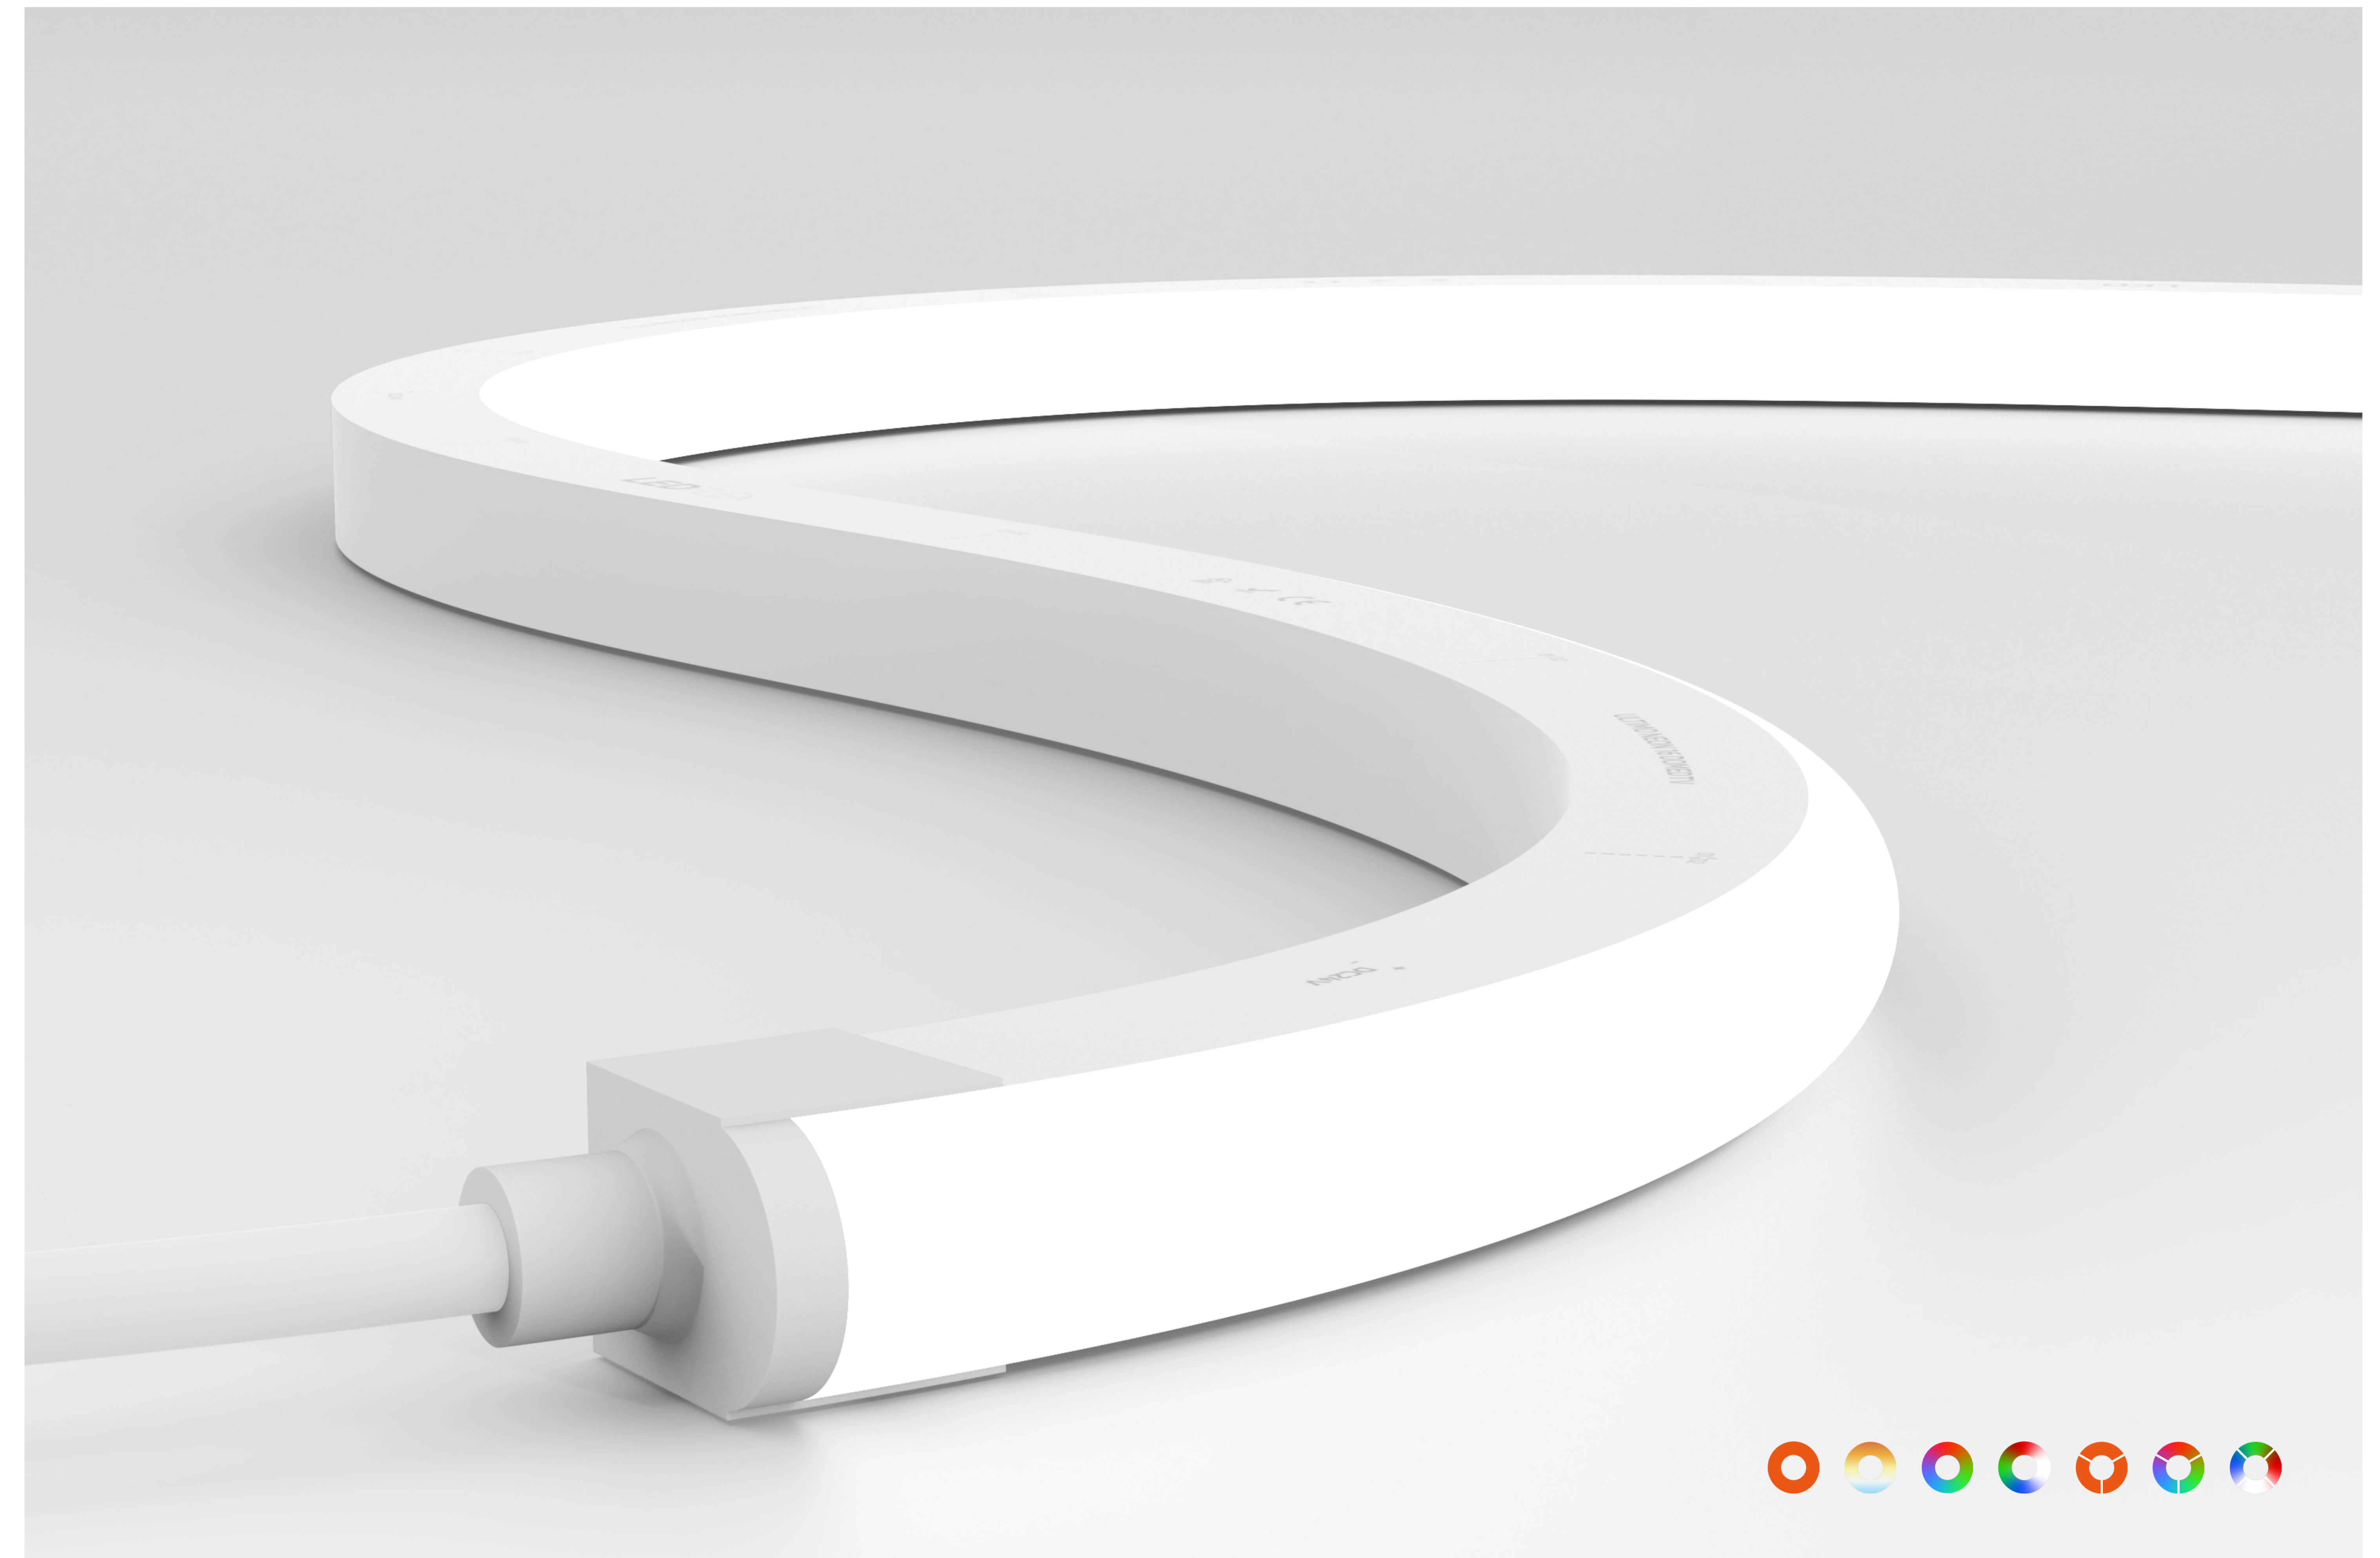

Product Range	CRI Value	Colour/CCT	Power Consumption	Lumen Output	Product Code
Ultimo Neon 16 Domed Solo TV	-	RGBW Pixel 3000K	22W/m 6.71W/ft	854lm/m 260.29m/ft	UN16DSTRW30P1222
Ultimo Neon 16 Domed Solo TV	CRI 90	3500K	3W/m 0.91W/ft	162lm/m 49.38lm/ft	UN16DSTVC353
Ultimo Neon 16 Domed Solo TV	CRI 90	3500K	6W/m 1.83W/ft	326lm/m 99.36lm/ft	UN16DSTVC356
Ultimo Neon 16 Domed Solo TV	CRI 90	3500K	9W/m 2.74W/ft	471lm/m 143.55lm/ft	UN16DSTVC359
Ultimo Neon 16 Domed Solo TV	CRI 90	3500K	12W/m 3.66W/ft	634lm/m 193.23lm/ft	UN16DSTVC3512
Ultimo Neon 16 Domed Solo TV	CRI 90	3500K	15W/m 4.57W/ft	800lm/m 243.83lm/ft	UN16DSTVC3515
Ultimo Neon 16 Domed Solo TV	CRI 90	4000K	3W/m 0.91W/ft	162lm/m 49.38lm/ft	UN16DSTVC403
Ultimo Neon 16 Domed Solo TV	CRI 90	4000K	6W/m 1.83W/ft	326lm/m 99.36lm/ft	UN16DSTVC406
Ultimo Neon 16 Domed Solo TV	CRI 90	4000K	9W/m 2.74W/ft	499lm/m 152.09lm/ft	UN16DSTVC409
Ultimo Neon 16 Domed Solo TV	CRI 90	4000K	12W/m 3.66W/ft	669lm/m 203.9lm/ft	UN16DSTVC4012
Ultimo Neon 16 Domed Solo TV	CRI 90	4000K	15W/m 4.57W/ft	834lm/m 254.19lm/ft	UN16DSTVC4015
Ultimo Neon 16 Domed Solo TV	-	RGBW Pixel 4000K	22W/m 6.71W/ft	810m/m 246.88lm/ft	UN16DSTRW40P1222
Ultimo Neon 16 Domed Solo TV	CRI 90	5000K	3W/m 0.91W/ft	162lm/m 49.38lm/ft	UN16DSTVC503
Ultimo Neon 16 Domed Solo TV	CRI 90	5000K	6W/m 1.83W/ft	340lm/m 103.63lm/ft	UN16DSTVC506
Ultimo Neon 16 Domed Solo TV	CRI 90	5000K	9W/m 2.74W/ft	501lm/m 152.7lm/ft	UN16DSTVC509
Ultimo Neon 16 Domed Solo TV	CRI 90	5000K	12W/m 3.66W/ft	673lm/m 205.12lm/ft	UN16DSTVC5012
Ultimo Neon 16 Domed Solo TV	CRI 90	5000K	15W/m 4.57W/ft	836lm/m 254.8lm/ft	UN16DSTVC5015