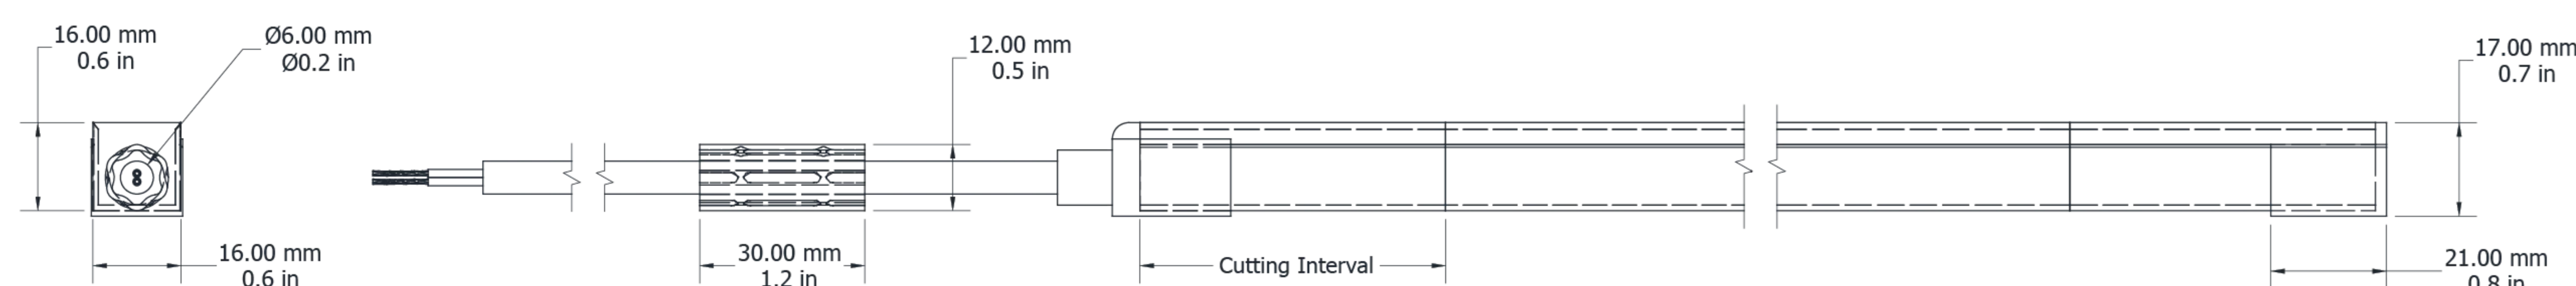

Technical Specifications

Product Range	CRI Value	Colour/ CCT	Power Consumption	Lumen Output	Product Code
Ultimo Neon 16 TV	CRI 80	2100K ●●	3W/m 0.91W/ft	252lm/m 76.81lm/ft	UN16TV213G2
Ultimo Neon 16 TV	CRI 80	2100K ●●	6W/m 1.83W/ft	536lm/m 163.36lm/ft	UN16TV216G2
Ultimo Neon 16 TV	CRI 80	2100K ●●	9W/m 2.74W/ft	779lm/m 237.43lm/ft	UN16TV219G2
Ultimo Neon 16 TV	CRI 80	2100K ●●	12W/m 3.66W/ft	1007lm/m 306.92lm/ft	UN16TV2112G2
Ultimo Neon 16 TV	CRI 80	2100K ●●	15W/m 4.57W/ft	1202lm/m 366.35lm/ft	UN16TV2115G2
Ultimo Neon 16 TV	CRI 80	2400K ●●	3W/m 0.91W/ft	262lm/m 79.85lm/ft	UN16TV243G2
Ultimo Neon 16 TV	CRI 80	2400K ●●	6W/m 1.83W/ft	531lm/m 161.84lm/ft	UN16TV246G2
Ultimo Neon 16 TV	CRI 80	2400K ●●	9W/m 2.74W/ft	786lm/m 239.56lm/ft	UN16TV249G2
Ultimo Neon 16 TV	CRI 80	2400K ●●	12W/m 3.66W/ft	1047lm/m 319.11lm/ft	UN16TV2412G2
Ultimo Neon 16 TV	CRI 80	2400K ●●	15W/m 4.57W/ft	1279lm/m 389.82lm/ft	UN16TV2415G2
Ultimo Neon 16 TV	CRI 80	2700K ●●	3W/m 0.91W/ft	265lm/m 80.77lm/ft	UN16TV273G2
Ultimo Neon 16 TV	CRI 80	2700K ●●	6W/m 1.83W/ft	528lm/m 160.93lm/ft	UN16TV276G2
Ultimo Neon 16 TV	CRI 80	2700K ●●	9W/m 2.74W/ft	765lm/m 233.16lm/ft	UN16TV279G2
Ultimo Neon 16 TV	CRI 80	2700K ●●	12W/m 3.66W/ft	1063lm/m 323.99lm/ft	UN16TV2712G2
Ultimo Neon 16 TV	CRI 80	2700K ●●	12W/m 3.66W/ft	712lm/m 217.01lm/ft	UN16TV27P1212G2
Ultimo Neon 16 TV	CRI 80	2700K ●●	15W/m 4.57W/ft	1275lm/m 388.6lm/ft	UN16TV2715G2
Ultimo Neon 16 TV	CRI 80	RGBW Pixel 2700K ●●	22W/m 6.71W/ft	820lm/m 249.92lm/ft	UN16TVRW27P1222G2
Ultimo Neon 16 TV	CRI 80	3000K ●●	3W/m 0.91W/ft	279lm/m 85.04lm/ft	UN16TV303G2
Ultimo Neon 16 TV	CRI 80	3000K ●●	6W/m 1.83W/ft	562lm/m 171.29lm/ft	UN16TV306G2
Ultimo Neon 16 TV	CRI 80	3000K ●●	9W/m 2.74W/ft	817lm/m 249.01lm/ft	UN16TV309G2
Ultimo Neon 16 TV	CRI 80	3000K ●●	12W/m 3.66W/ft	1132lm/m 345.02lm/ft	UN16TV3012G2