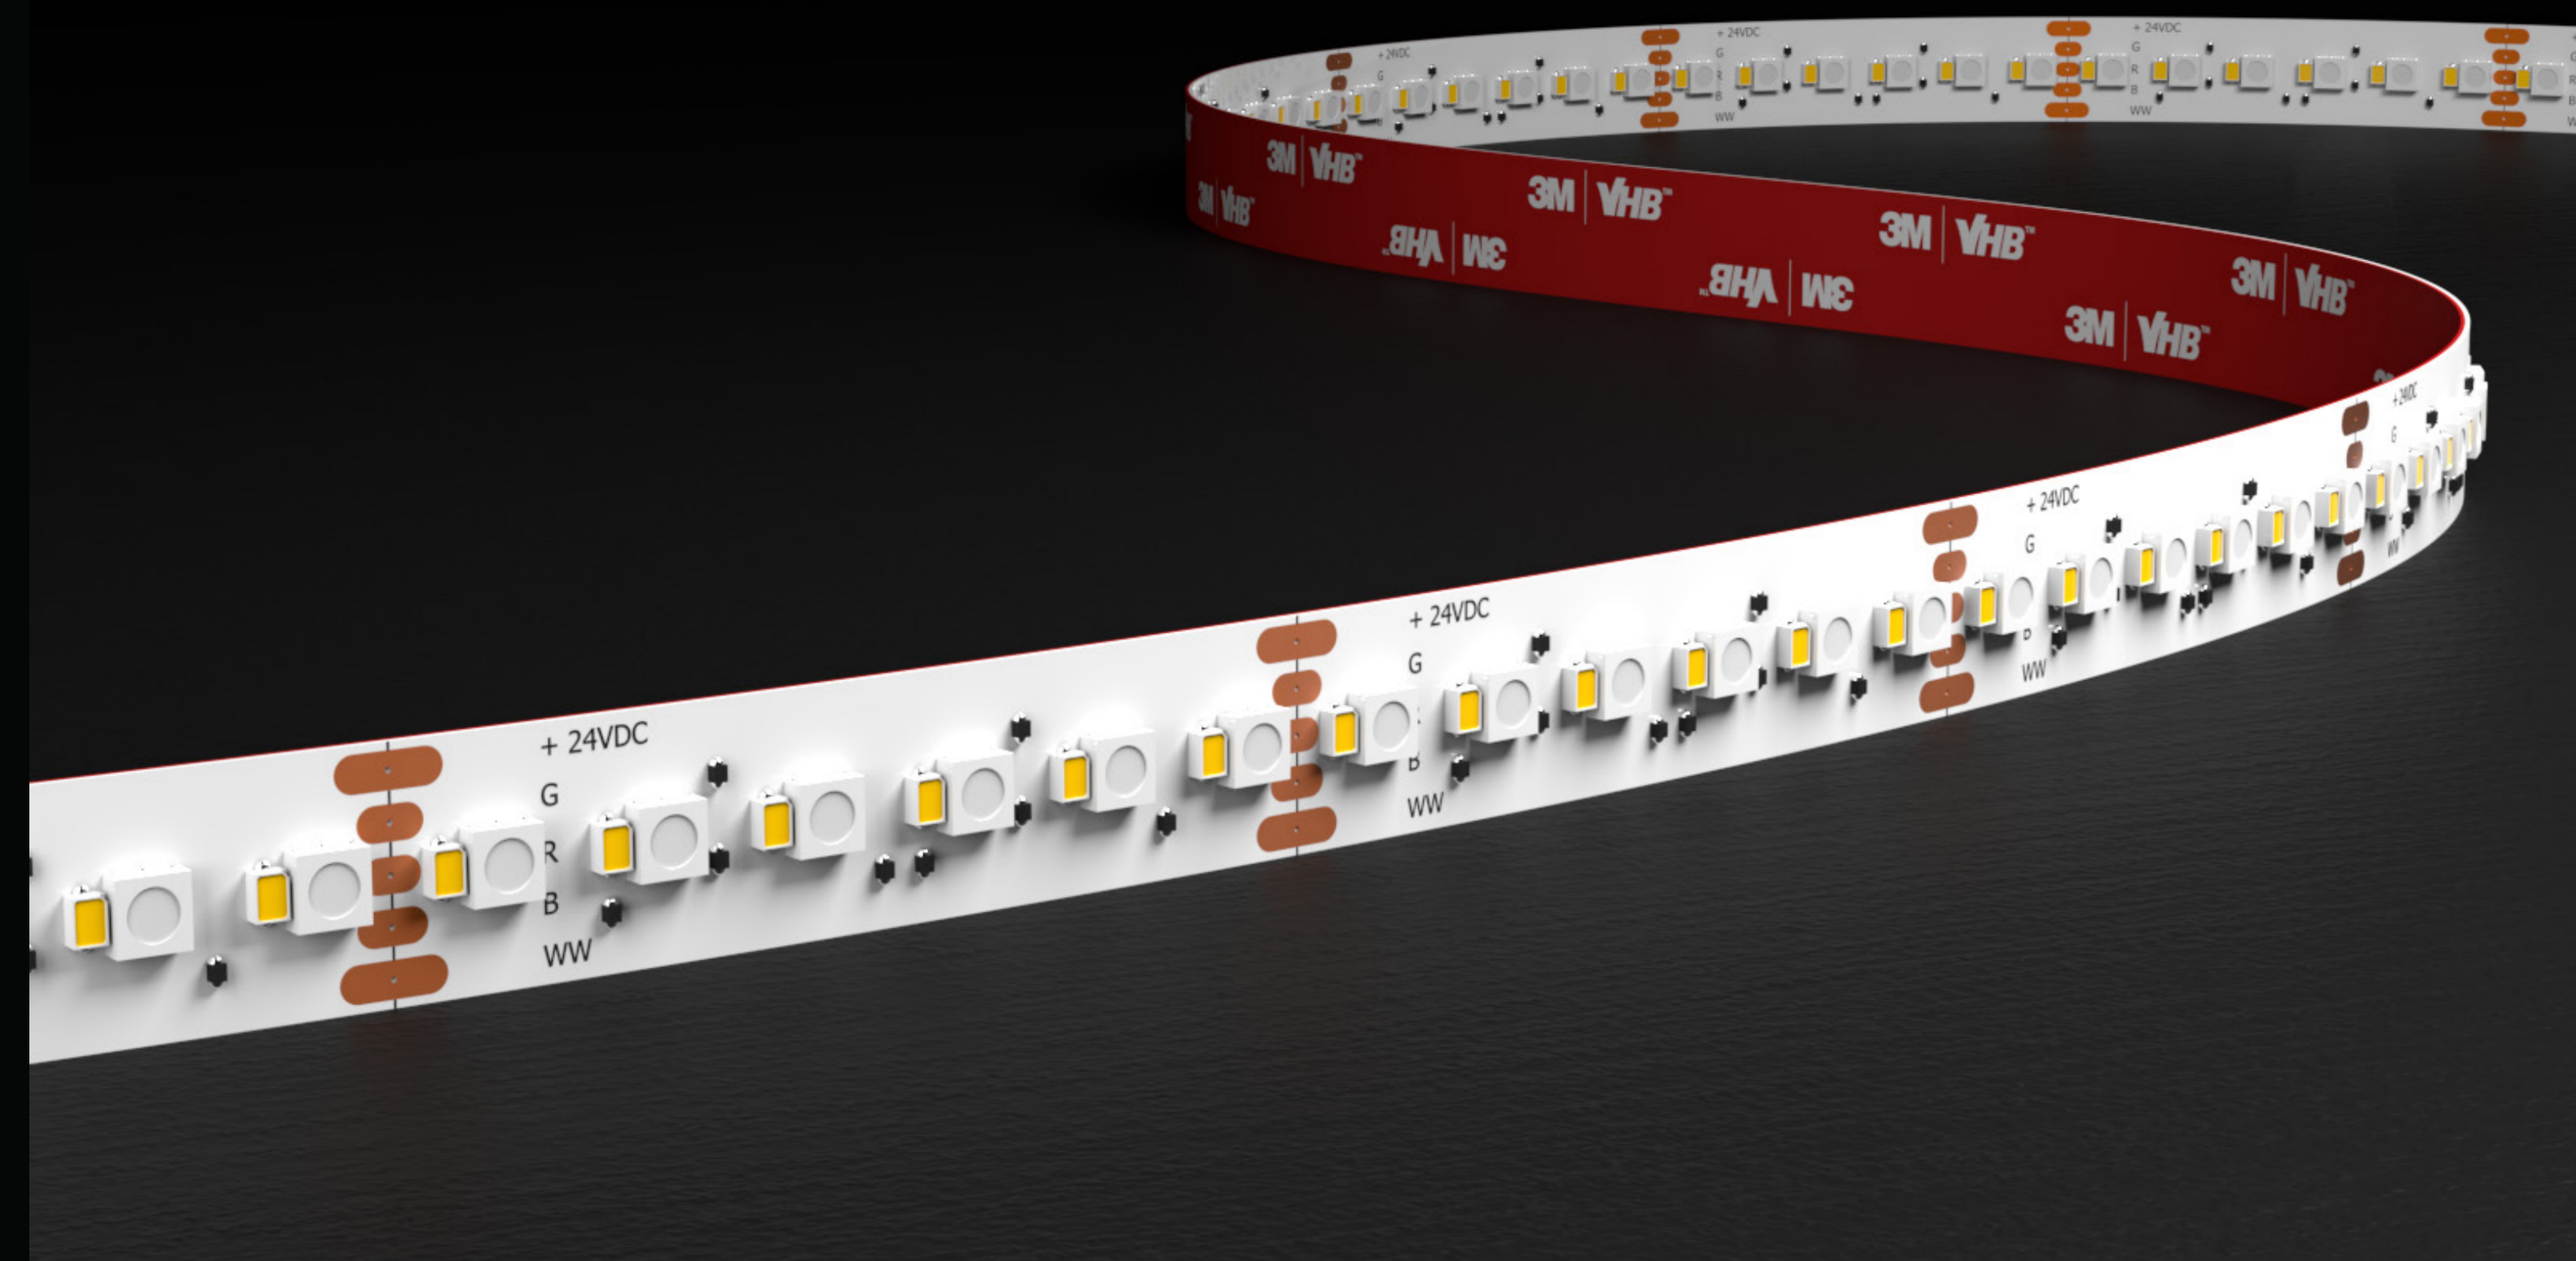

Shebara
Red Sea, Saudi Arabia
Lighting Design: Light Touch PLD

**We manufacture
well-engineered linear
lighting systems that
integrate with the
dynamic demands of
today's market.**

VISION

**To be globally recognised
for sustainable premium
linear lighting systems
that inspire creativity while
raising the benchmark
for customer service
excellence.**

Product Portfolio

Flexi Range

The Flexi Range is a versatile series of flexible, linear LED light engines designed for diverse interior and exterior applications

Flexi Neon

Flexi Neon offers highly durable, flexible and diffused linear LEDs built for harsh environments. Streamlined to ease specification

Linear In-Ground

The Linear In-Ground range consists of drive-over flexible linear fixtures specifically designed for outdoor applications

Flexi Panel

The Flexi Panel range consists of ultra-thin, flexible LED light sheets designed for direct adhesion to flat or curved surfaces

Rigid Grazer

The Rigid Grazer range offers tailored solutions for seamless wall grazing applications

Rigid Optico

The Rigid Optico range consists of high-power LED fixtures designed for dynamic exterior wall washing