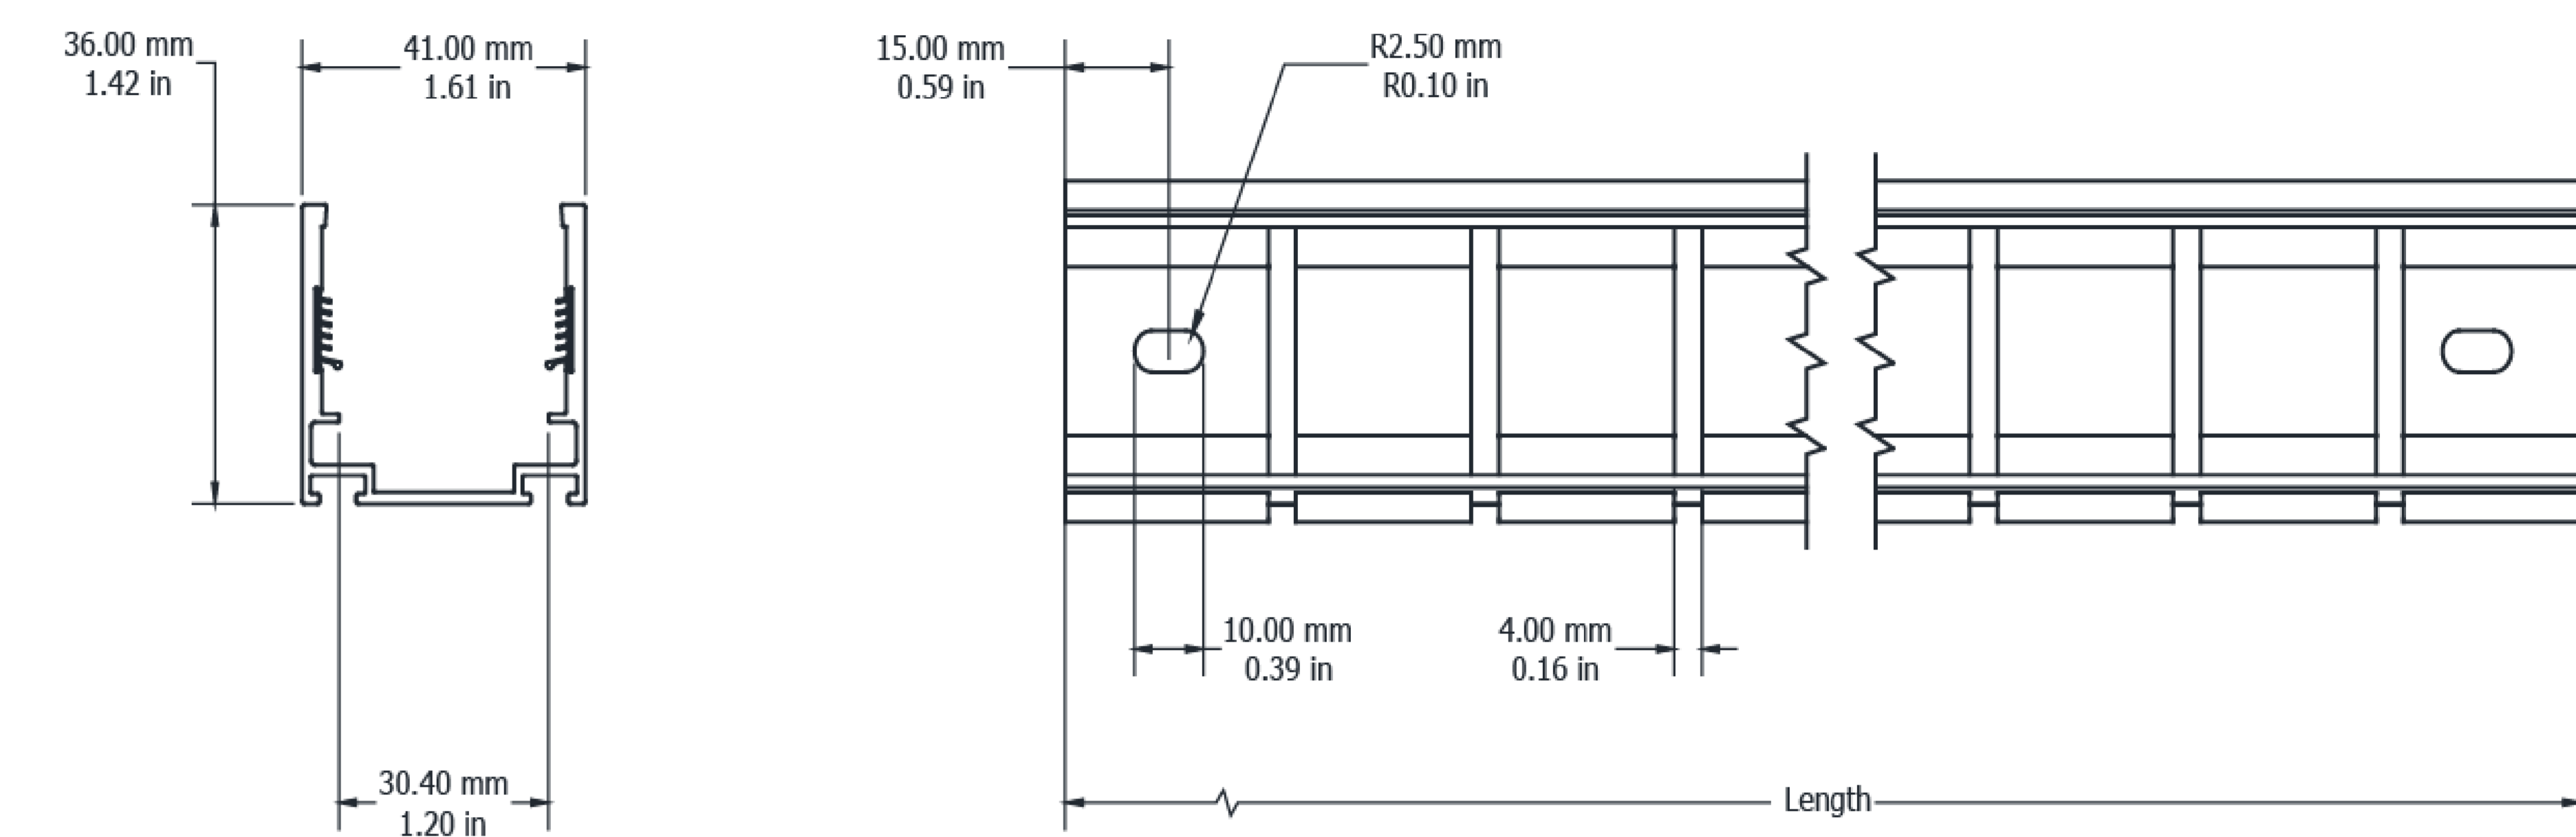

Technical Drawing

ON353DFGPSV41361000

Optico Neon 35 Flexible Grip SV Profile

Electrical Output & Data

Dimensions	41mm x 36mm 1.61in x 1.41in
Length	1000 / 39.3in
Material Colour	Grey
Material	Aluminium

Technical Drawing