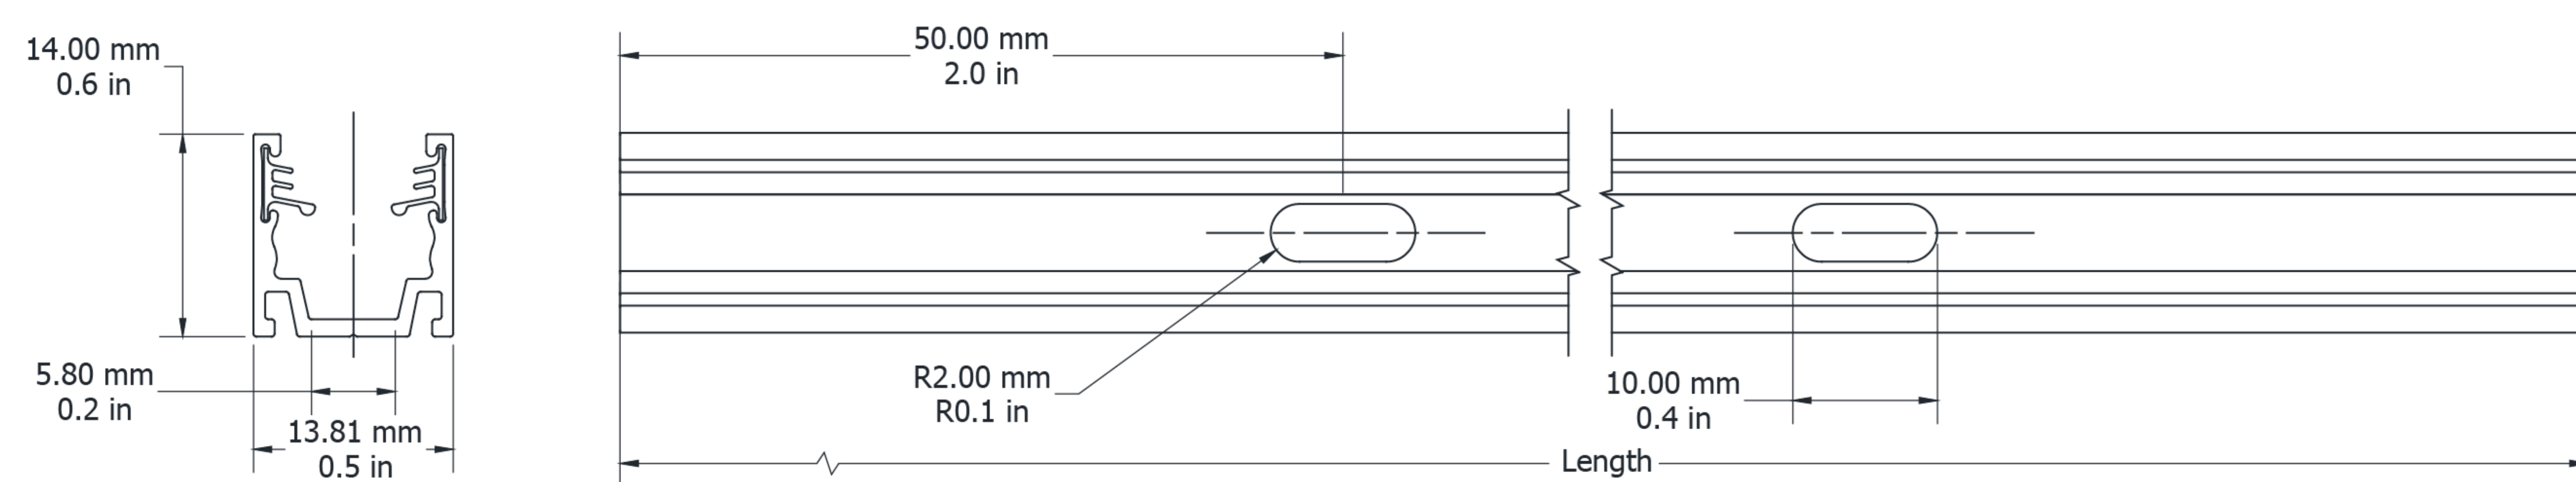

Technical Drawing