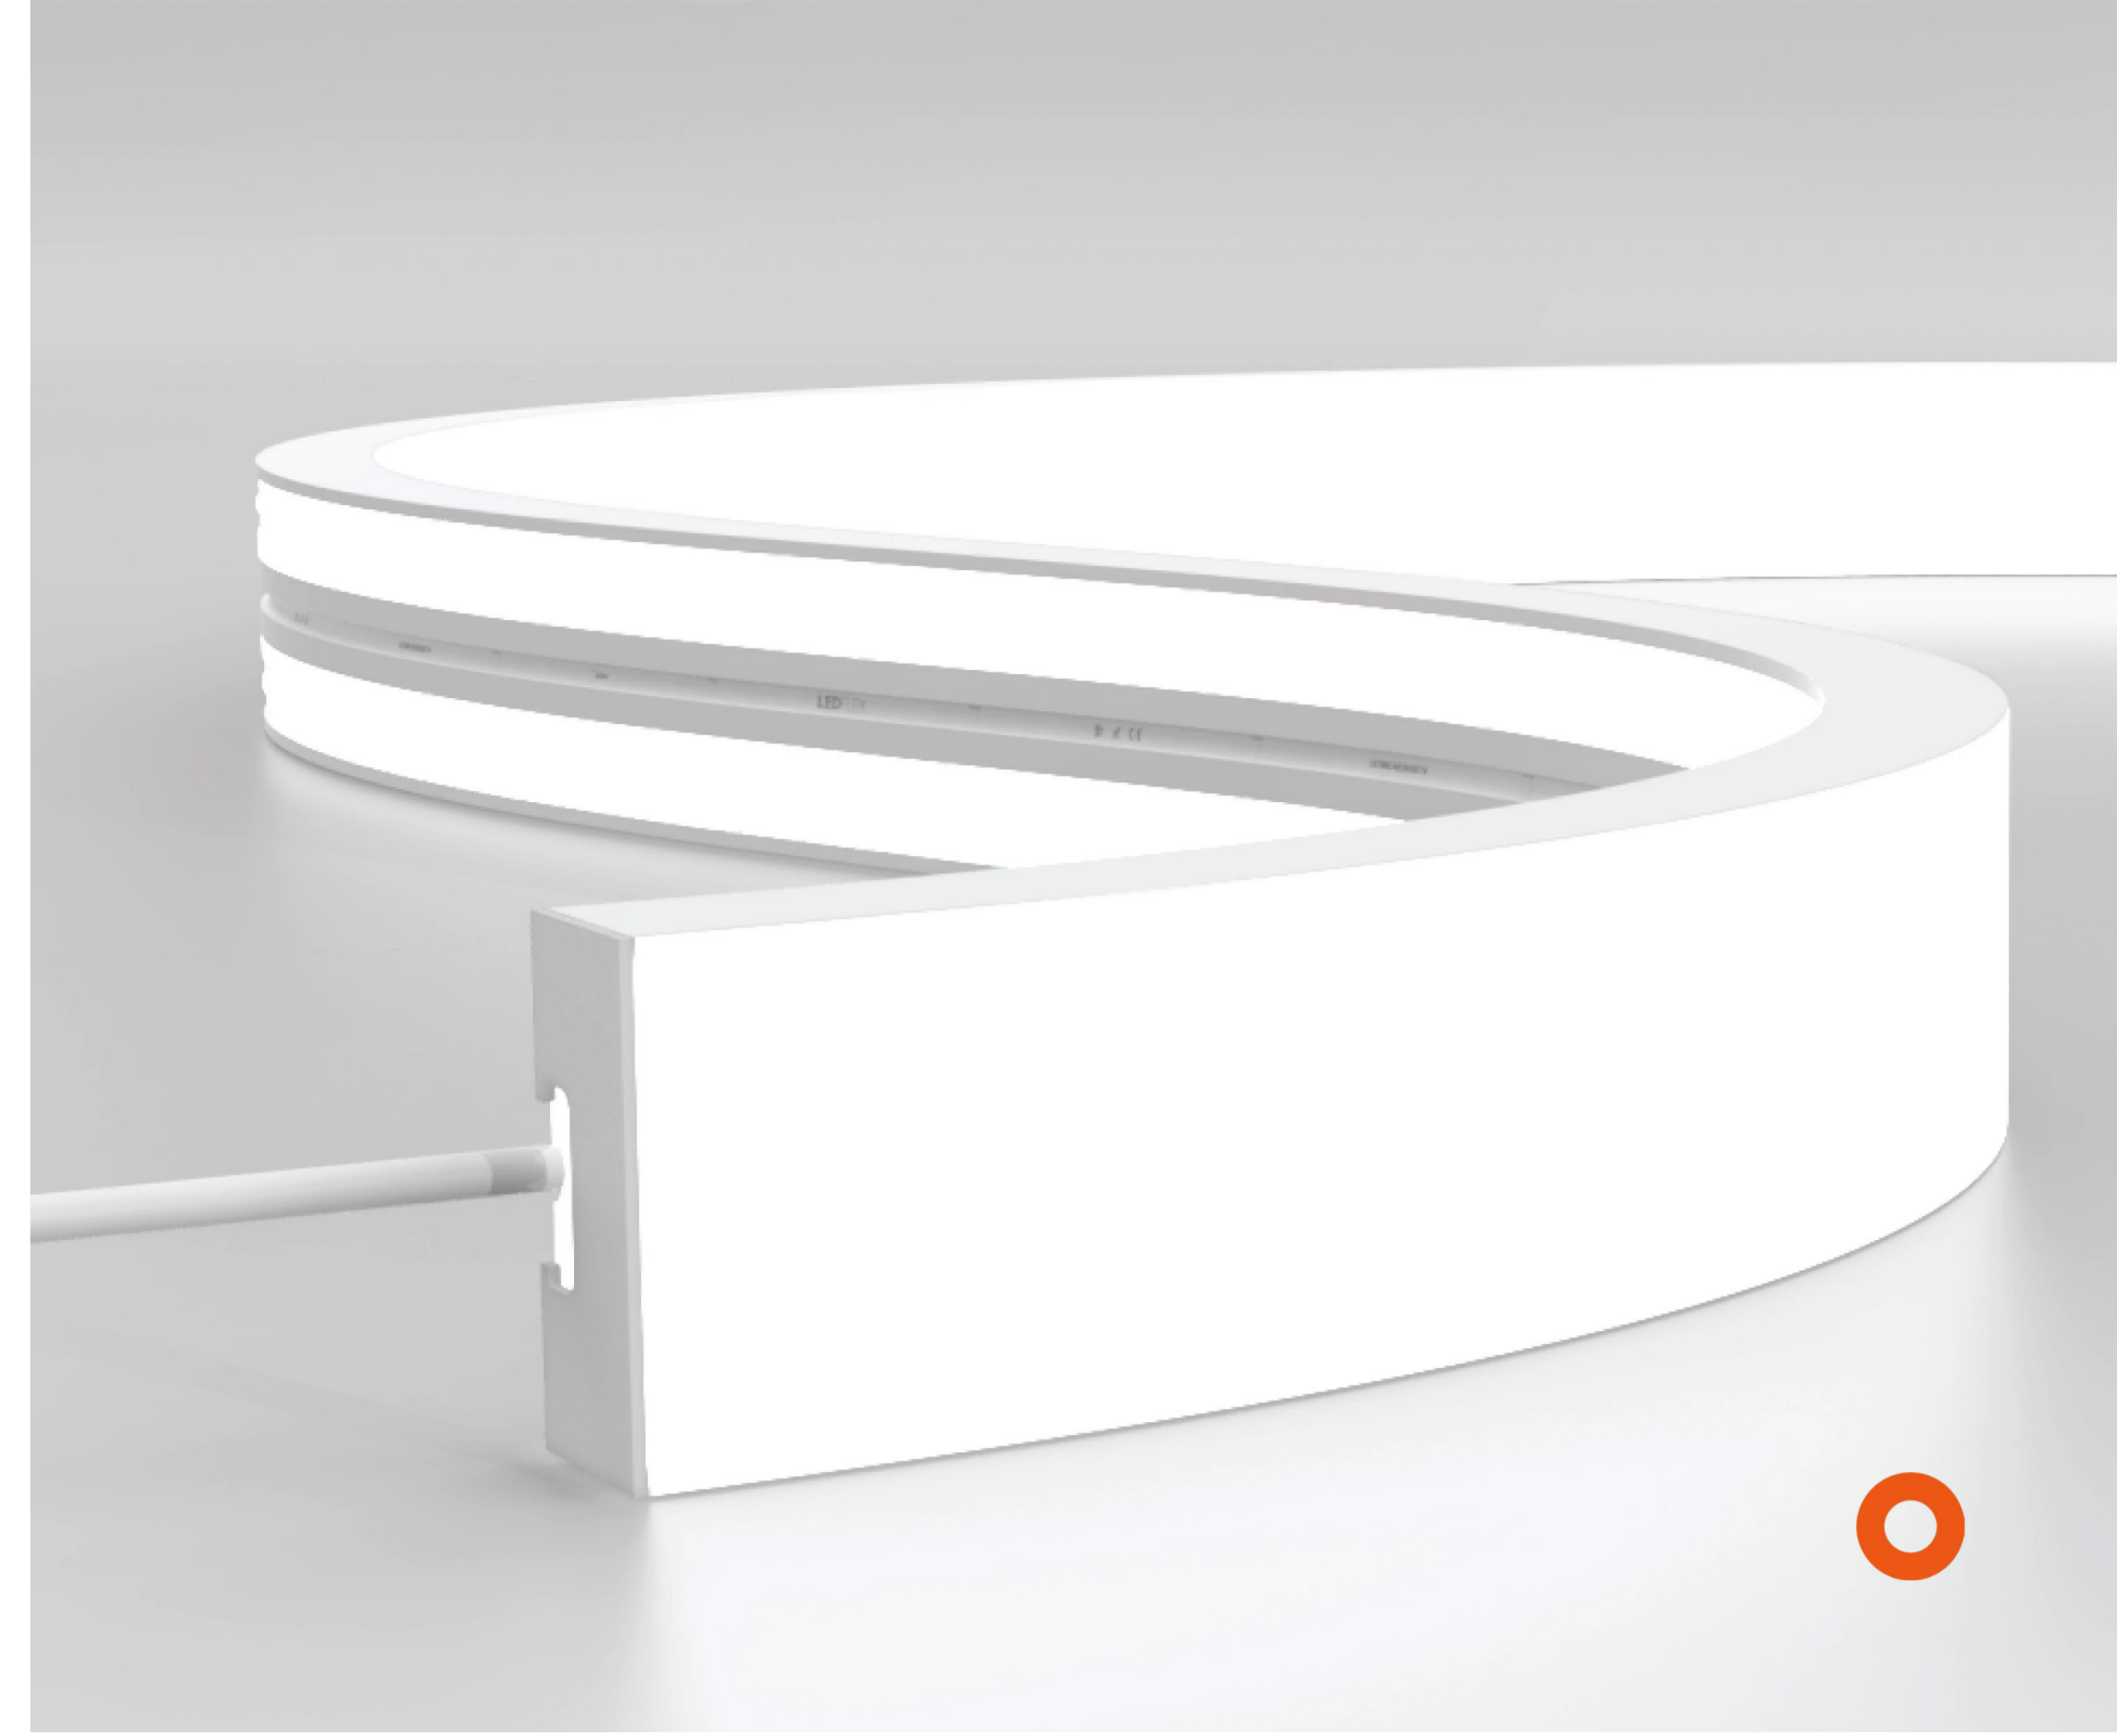

Ultimo Neon 80