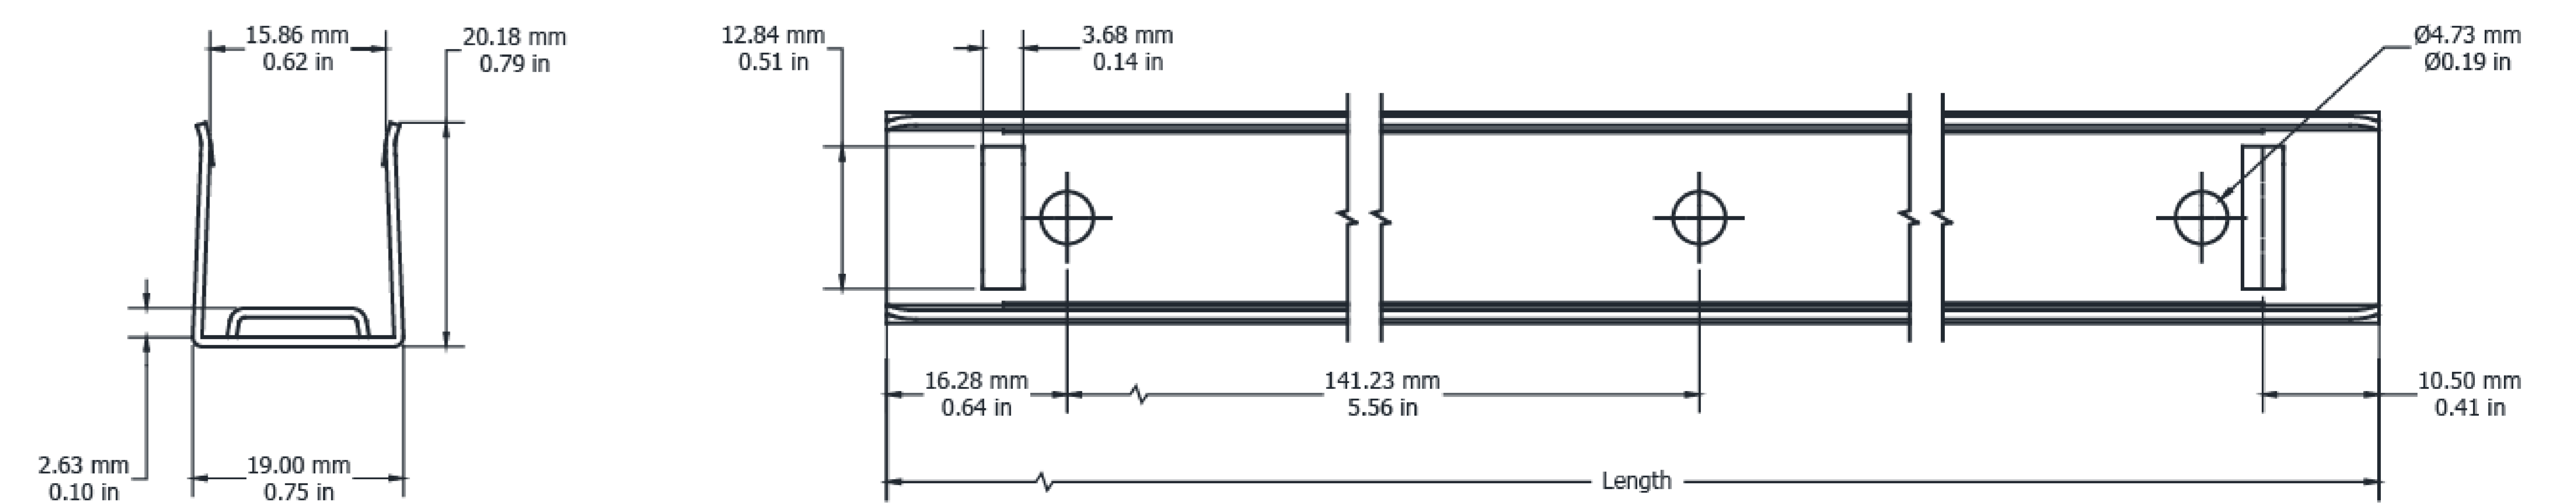

Technical Drawing