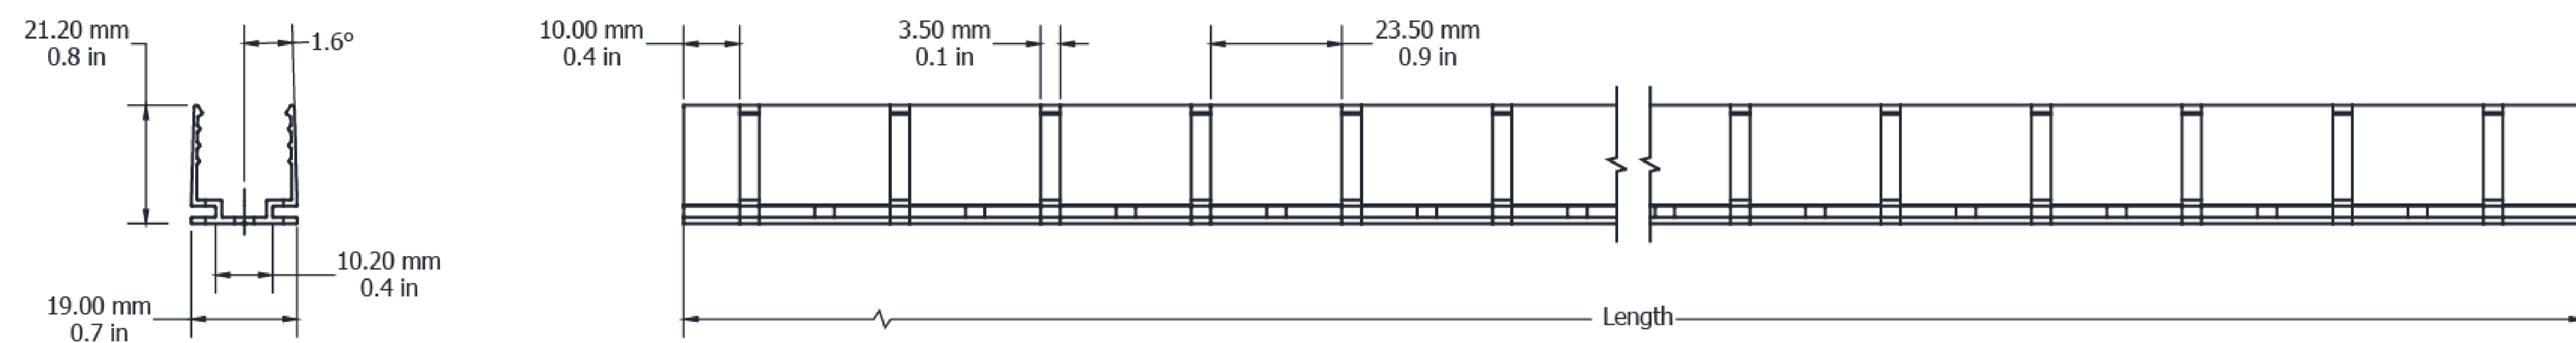

UN163DFP19181000

Ultimo Neon 16 3D Flexible Profile

Electrical Output & Data

Dimensions	19mm x 18mm | 0.74in x 0.70in
Length	1000mm / 39.3in
Material Colour	Grey
Material	Aluminium

Technical Drawing

UNR13SP10121000

Ultimo Neon Radius 13 Standard Profile

Electrical Output & Data

Dimensions	10.4mm x 12.46mm | 0.40in x 0.49in
Length	1000mm / 39.3in
Material Colour	Transparent
Material	PC

Technical Drawing

UN223DFP25241000

Ultimo Neon 22 3D Flexible Profile

Electrical Output & Data

Dimensions	24.7mm x 24.1mm | 0.97in x 0.94in
Length	1000mm / 39.3in
Material Colour	Grey
Material	Aluminium

Technical Drawing

UNR25SP52281000

Ultimo Neon Radius 25 Saddle Profile

Electrical Output & Data

Dimensions	51.6mm x 27.8mm | 0.97in x 0.94in
Length	1000mm / 39.3in
Material Colour	Transparent
Material	PC

Technical Drawing