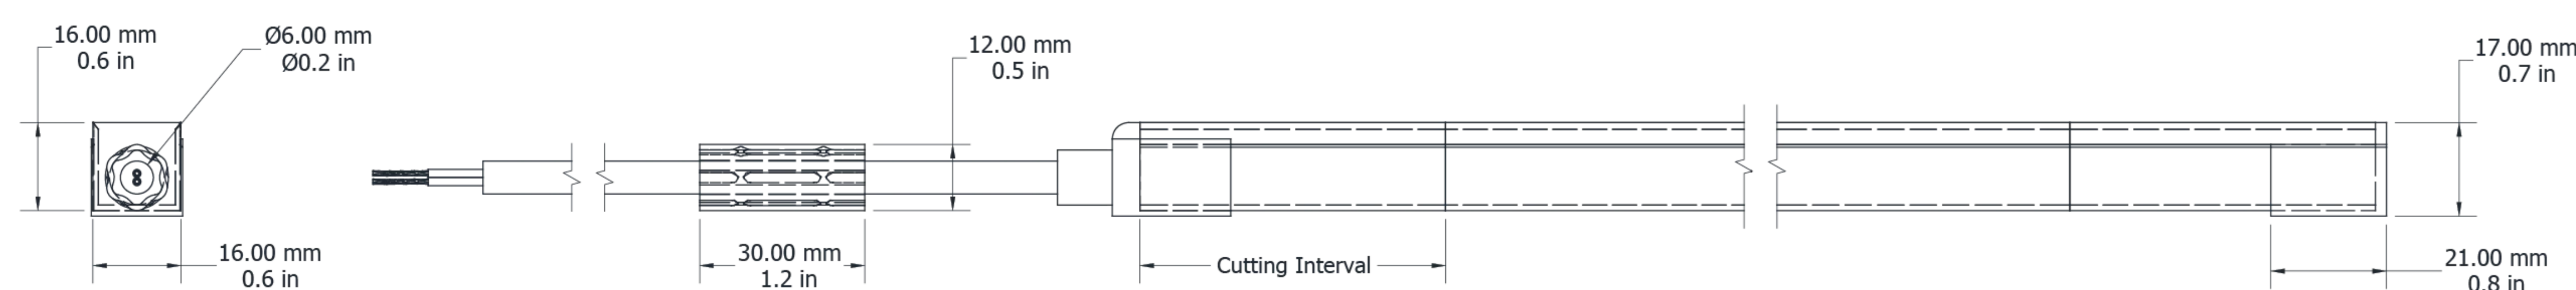

Technical Specifications

Product Range	CRI Value	Colour/ CCT	Power Consumption	Lumen Output	Product Code
Ultimo Neon 16 SV	CRI 80	2100K ●●	3W/m 0.91W/ft	217lm/m 66.14lm/ft	UN16SV213G2
Ultimo Neon 16 SV	CRI 80	2100K ●●	6W/m 1.83W/ft	418lm/m 127.4lm/ft	UN16SV216G2
Ultimo Neon 16 SV	CRI 80	2100K ●●	9W/m 2.74W/ft	577lm/m 175.86lm/ft	UN16SV219G2
Ultimo Neon 16 SV	CRI 80	2100K ●●	12W/m 3.66W/ft	855lm/m 260.59lm/ft	UN16SV2112G2
Ultimo Neon 16 SV	CRI 80	2100K ●●	15W/m 4.57W/ft	1050lm/m 320.02lm/ft	UN16SV2115G2
Ultimo Neon 16 SV	CRI 80	2400K ●●	3W/m 0.91W/ft	226lm/m 68.88lm/ft	UN16SV243G2
Ultimo Neon 16 SV	CRI 80	2400K ●●	6W/m 1.83W/ft	428lm/m 130.45lm/ft	UN16SV246G2
Ultimo Neon 16 SV	CRI 80	2400K ●●	9W/m 2.74W/ft	578lm/m 176.17lm/ft	UN16SV249G2
Ultimo Neon 16 SV	CRI 80	2400K ●●	12W/m 3.66W/ft	859lm/m 261.81lm/ft	UN16SV2412G2
Ultimo Neon 16 SV	CRI 80	2400K ●●	15W/m 4.57W/ft	998lm/m 304.18lm/ft	UN16SV2415G2
Ultimo Neon 16 SV	CRI 80	2700K ●●	3W/m 0.91W/ft	226lm/m 68.88lm/ft	UN16SV273G2
Ultimo Neon 16 SV	CRI 80	2700K ●●	6W/m 1.83W/ft	430lm/m 131.06lm/ft	UN16SV276G2
Ultimo Neon 16 SV	CRI 80	2700K ●●	9W/m 2.74W/ft	579lm/m 176.47lm/ft	UN16SV279G2
Ultimo Neon 16 SV	CRI 80	2700K ●●	12W/m 3.66W/ft	778lm/m 237.12lm/ft	UN16SV2712G2
Ultimo Neon 16 SV	CRI 80	2700K ●●	12W/m 3.66W/ft	534lm/m 162.76lm/ft	UN16SV27P1212G2
Ultimo Neon 16 SV	CRI 80	2700K ●●	15W/m 4.57W/ft	1003lm/m 305.7lm/ft	UN16SV2715G2
Ultimo Neon 16 SV	CRI 80	RGBW Pixel 2700K ●●	22W/m 6.71W/ft	764lm/m 232.86lm/ft	UN16SVRW27P1222G2
Ultimo Neon 16 SV	CRI 80	3000K ●●	3W/m 0.91W/ft	242lm/m 73.76lm/ft	UN16SV303G2
Ultimo Neon 16 SV	CRI 80	3000K ●●	6W/m 1.83W/ft	458lm/m 139.59lm/ft	UN16SV306G2
Ultimo Neon 16 SV	CRI 80	3000K ●●	9W/m 2.74W/ft	627lm/m 191.1lm/ft	UN16SV309G2
Ultimo Neon 16 SV	CRI 80	3000K ●●	12W/m 3.66W/ft	798lm/m 243.22lm/ft	UN16SV3012G2