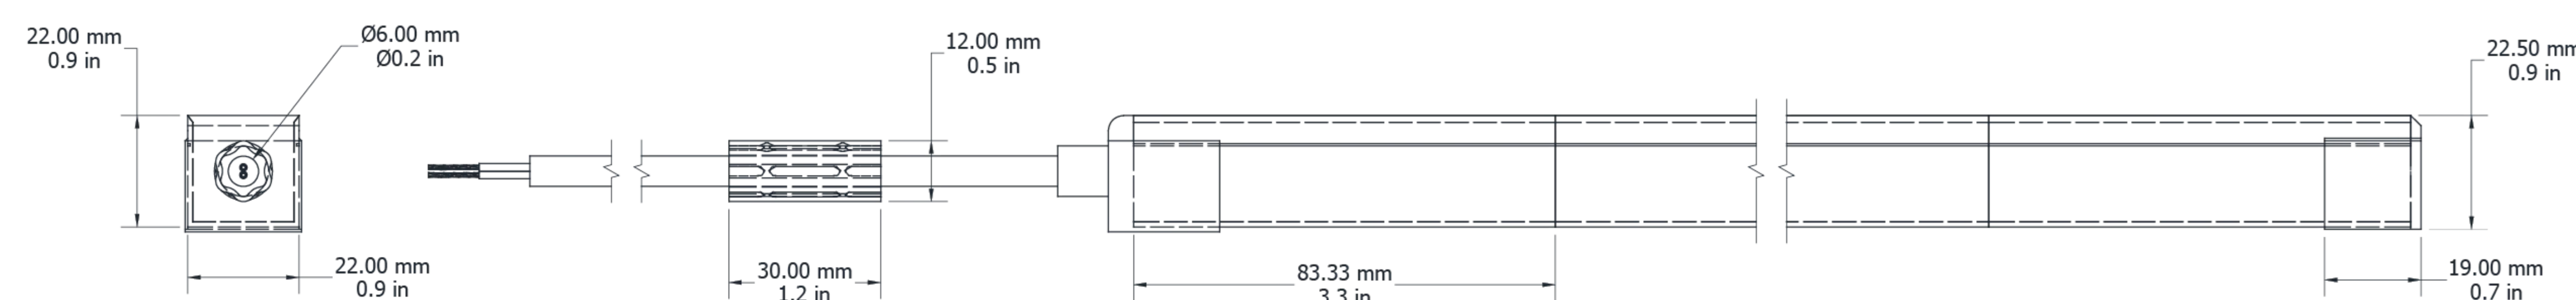

Technical Specifications

Product Range	CRI Value	Colour/ CCT	Power Consumption	Lumen Output	Product Code
Ultimo Neon 22 SV	CRI 80	2100K ●●	3W/m 0.91W/ft	219lm/m 66.75lm/ft	UN22SV213G2
Ultimo Neon 22 SV	CRI 80	2100K ●●	6W/m 1.83W/ft	437lm/m 133.19lm/ft	UN22SV216G2
Ultimo Neon 22 SV	CRI 80	2100K ●●	9W/m 2.74W/ft	656lm/m 199.94lm/ft	UN22SV219G2
Ultimo Neon 22 SV	CRI 80	2100K ●●	12W/m 3.66W/ft	872lm/m 265.77lm/ft	UN22SV2112G2
Ultimo Neon 22 SV	CRI 80	2100K ●●	15W/m 4.57W/ft	1093lm/m 333.13lm/ft	UN22SV2115G2
Ultimo Neon 22 SV	CRI 80	2400K ●●	3W/m 0.91W/ft	232lm/m 70.71lm/ft	UN22SV243G2
Ultimo Neon 22 SV	CRI 80	2400K ●●	6W/m 1.83W/ft	455lm/m 138.68lm/ft	UN22SV246G2
Ultimo Neon 22 SV	CRI 80	2400K ●●	9W/m 2.74W/ft	683lm/m 208.17lm/ft	UN22SV249G2
Ultimo Neon 22 SV	CRI 80	2400K ●●	12W/m 3.66W/ft	911lm/m 277.66lm/ft	UN22SV2412G2
Ultimo Neon 22 SV	CRI 80	2400K ●●	15W/m 4.57W/ft	1139lm/m 347.15lm/ft	UN22SV2415G2
Ultimo Neon 22 SV	CRI 80	2700K ●●	3W/m 0.91W/ft	230lm/m 70.1lm/ft	UN22SV273G2
Ultimo Neon 22 SV	CRI 80	2700K ●●	6W/m 1.83W/ft	460lm/m 140.2lm/ft	UN22SV276G2
Ultimo Neon 22 SV	CRI 80	2700K ●●	9W/m 2.74W/ft	683lm/m 208.17lm/ft	UN22SV279G2
Ultimo Neon 22 SV	CRI 80	2700K ●●	12W/m 3.66W/ft	920lm/m 280.4lm/ft	UN22SV2712G2
Ultimo Neon 22 SV	CRI 80	2700K ●●	12W/m 3.66W/ft	606lm/m 184.7lm/ft	UN22SV27P1212G2
Ultimo Neon 22 SV	CRI 80	2700K ●●	15W/m 4.57W/ft	1150lm/m 350.5lm/ft	UN22SV2715G2
Ultimo Neon 22 SV	CRI 80	RGBW 2700K ●●	15W/m 4.57W/ft	632lm/m 192.62lm/ft	UN22SVRW2715G2
Ultimo Neon 22 SV	CRI 80	RGBW Pixel 2700K ●●	22W/m 6.71W/ft	810lm/m 246.88lm/ft	UN22SVRW27P1222G2
Ultimo Neon 22 SV	CRI 80	3000K ●●	3W/m 0.91W/ft	244lm/m 74.37lm/ft	UN22SV303G2
Ultimo Neon 22 SV	CRI 80	3000K ●●	6W/m 1.83W/ft	489lm/m 149.04lm/ft	UN22SV306G2
Ultimo Neon 22 SV	CRI 80	3000K ●●	9W/m 2.74W/ft	733lm/m 223.41lm/ft	UN22SV309G2