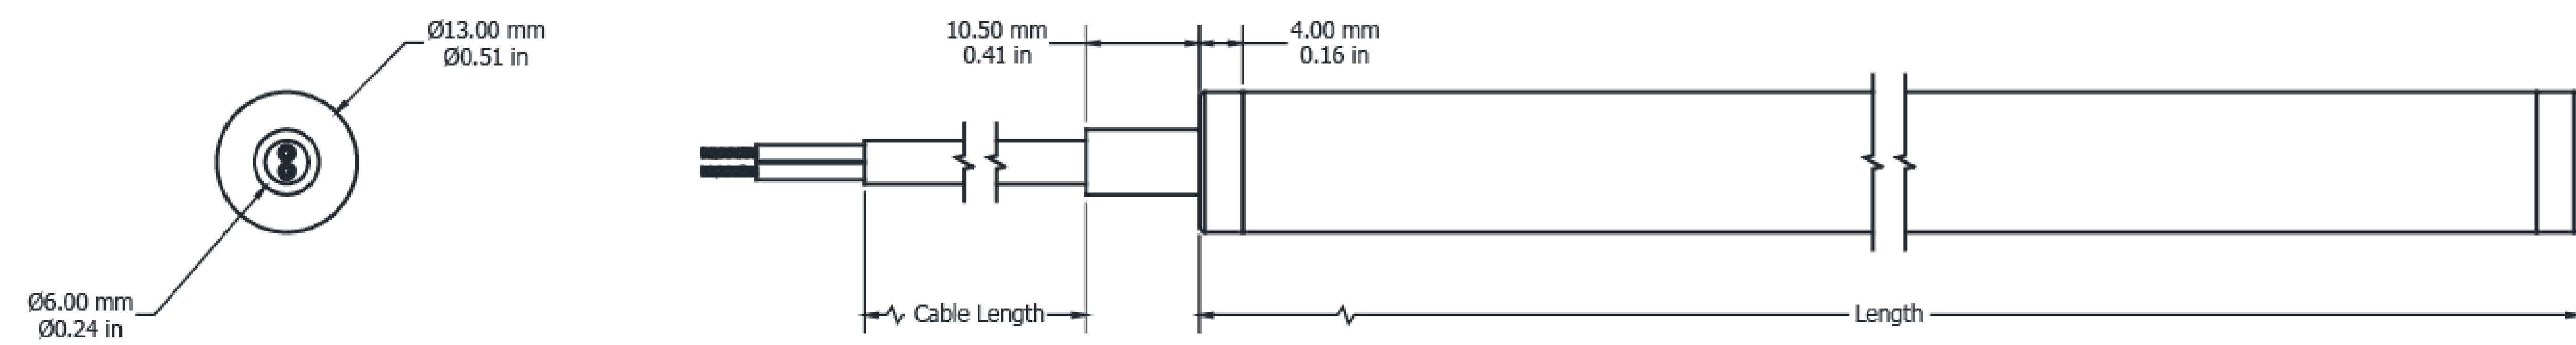

Technical Specifications

Product Range	CRI Value	Colour Temperature	Power Consumption	Lumen Output	Product Code
Ultimo Neon Radius 13 3D	CRI 90	2700K ●●	9W/m 2.74W/ft	613lm/m 186.83lm/ft	UNR133DC279
Ultimo Neon Radius 13 3D	CRI 90	3000K ●●	9W/m 2.74W/ft	584lm/m 177.99lm/ft	UNR133DC309
Ultimo Neon Radius 13 3D	CRI 90	4000K ●●	9W/m 2.74W/ft	571lm/m 174.03lm/ft	UNR133DC409