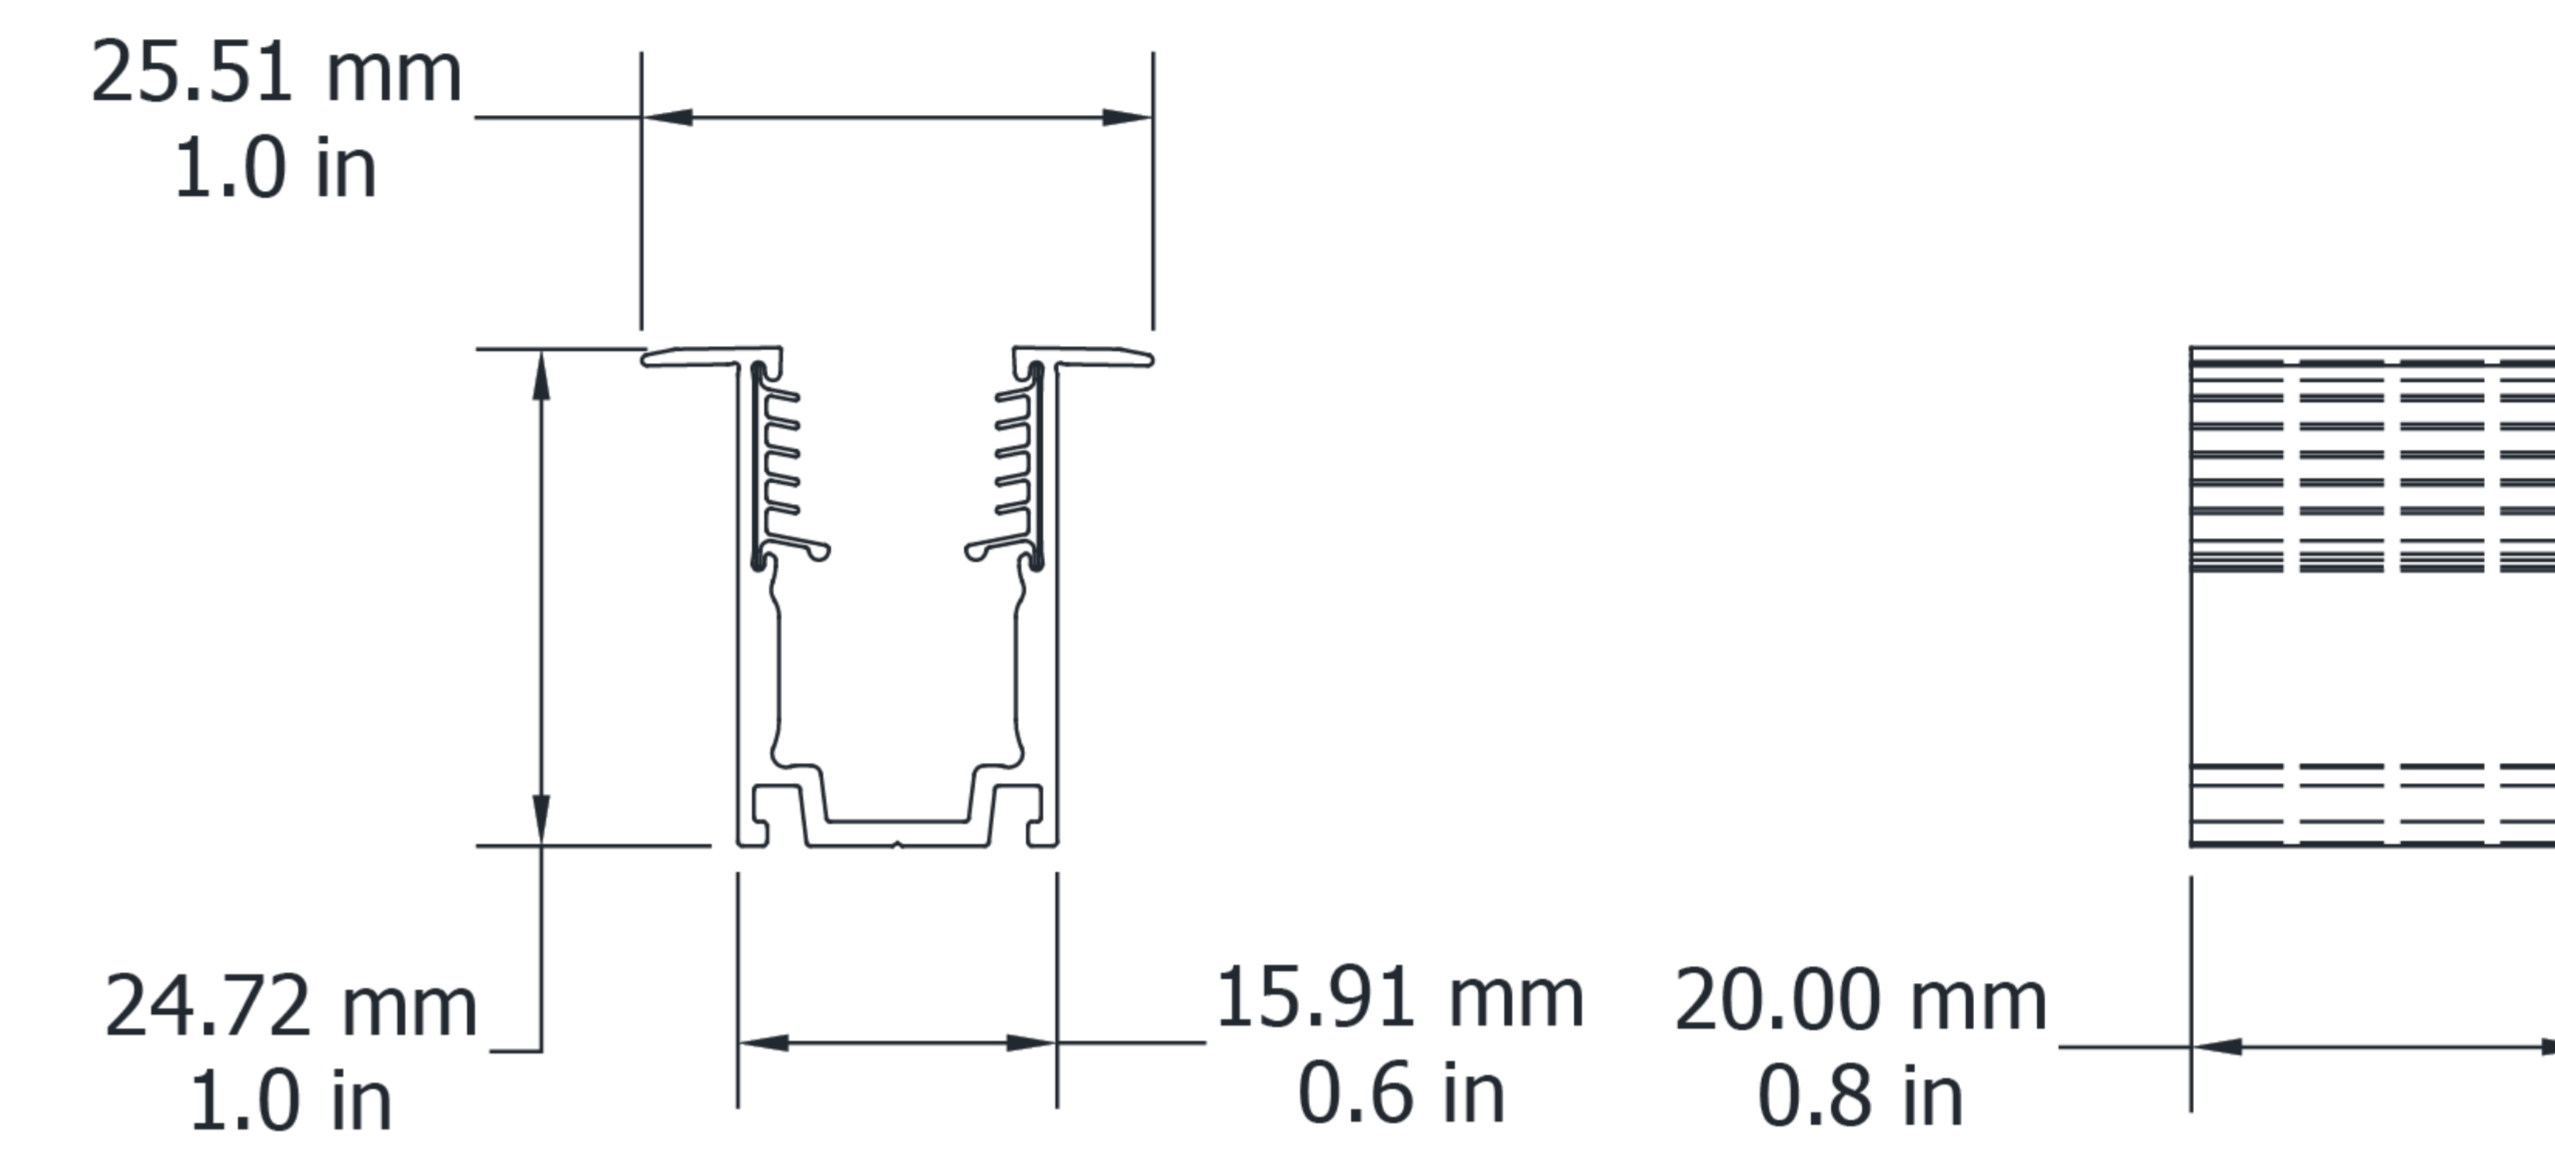

UNMSC1422

Ultimo Neon Maxi Standard Clip

Electrical Output & Data

Dimensions	13.8mm x 22mm | 0.54in x 0.86in
Length	35mm / 1.37in
Material Colour	Grey
Material	Aluminium

Technical Drawing

UNMRGC2625

Ultimo Neon Maxi Recessed Grip Clip

Electrical Output & Data

Dimensions	25.5mm x 25mm | 1.0in x 0.98in
Length	20mm / 0.78in
Material Colour	Grey
Material	Aluminium and Silicone

Technical Drawing

UNMSGC1625

Ultimo Neon Maxi Surface Grip Clip

Electrical Output & Data

Dimensions	16mm x 25mm | 0.62in x 0.98in
Length	20mm / 0.78in
Material Colour	Grey
Material	Aluminium and Silicone

Technical Drawing

UN22TVSGC2727

Ultimo Neon 22 TV Surface Grip Clip

Electrical Output & Data

Dimensions	26.5mm x 26.77mm | 1.04in x 1.05in
Length	20mm / 0.78in
Material Colour	Grey
Material	Aluminium and Silicone

Technical Drawing