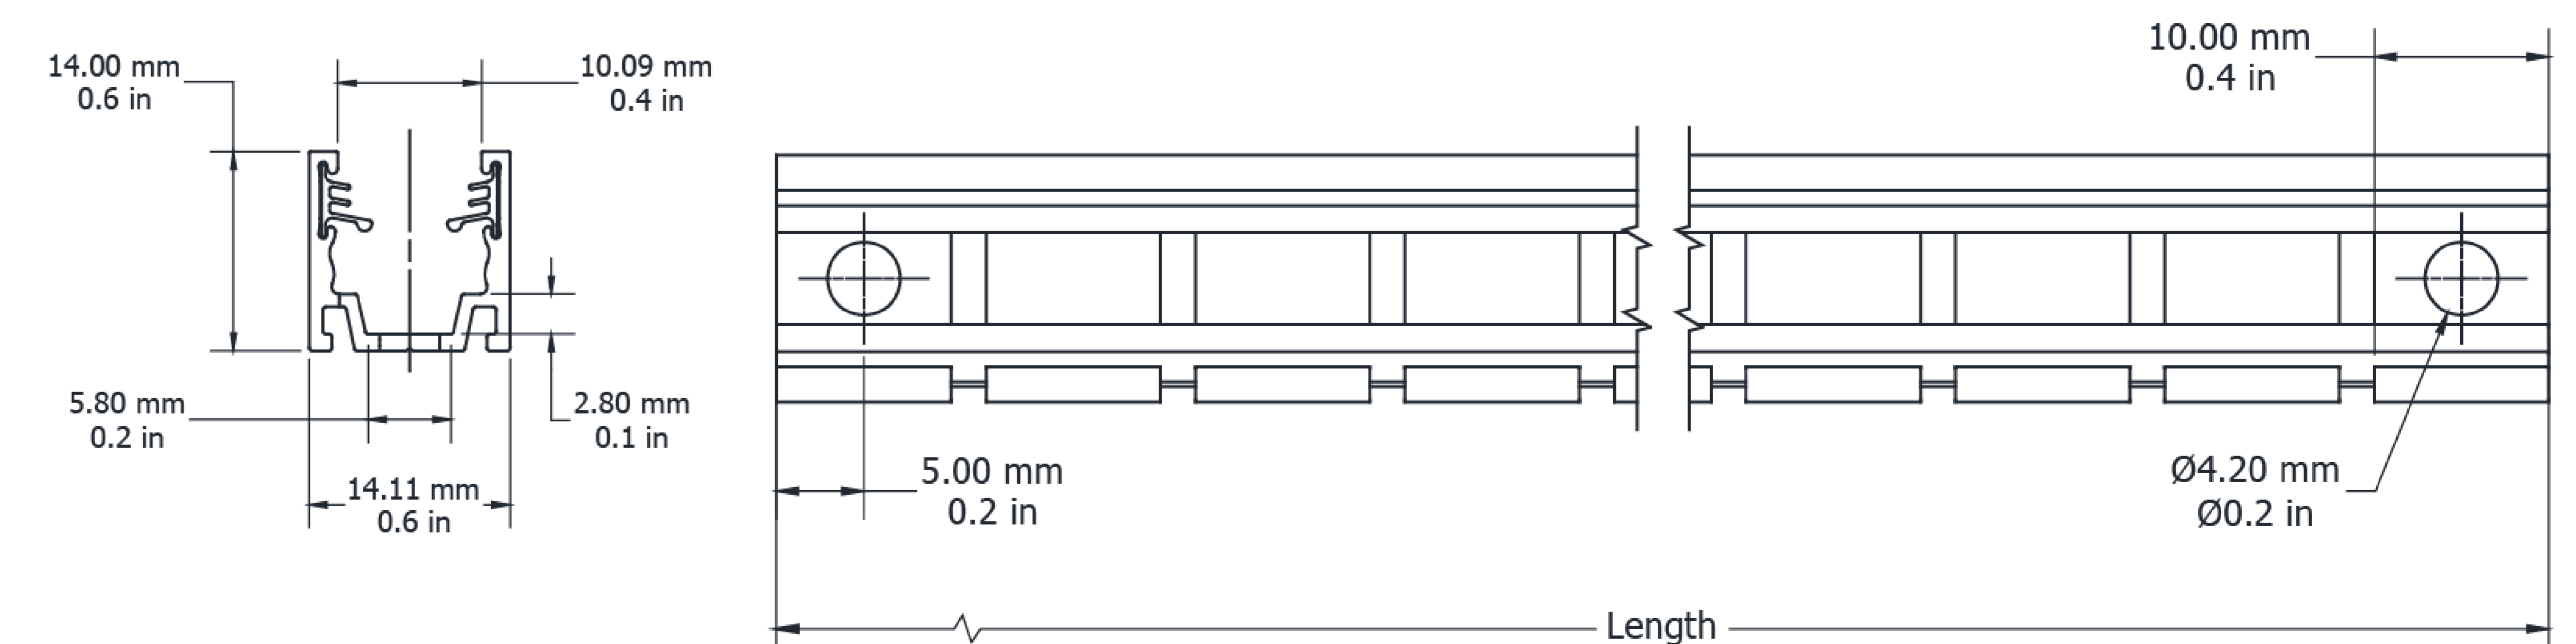

Technical Drawing