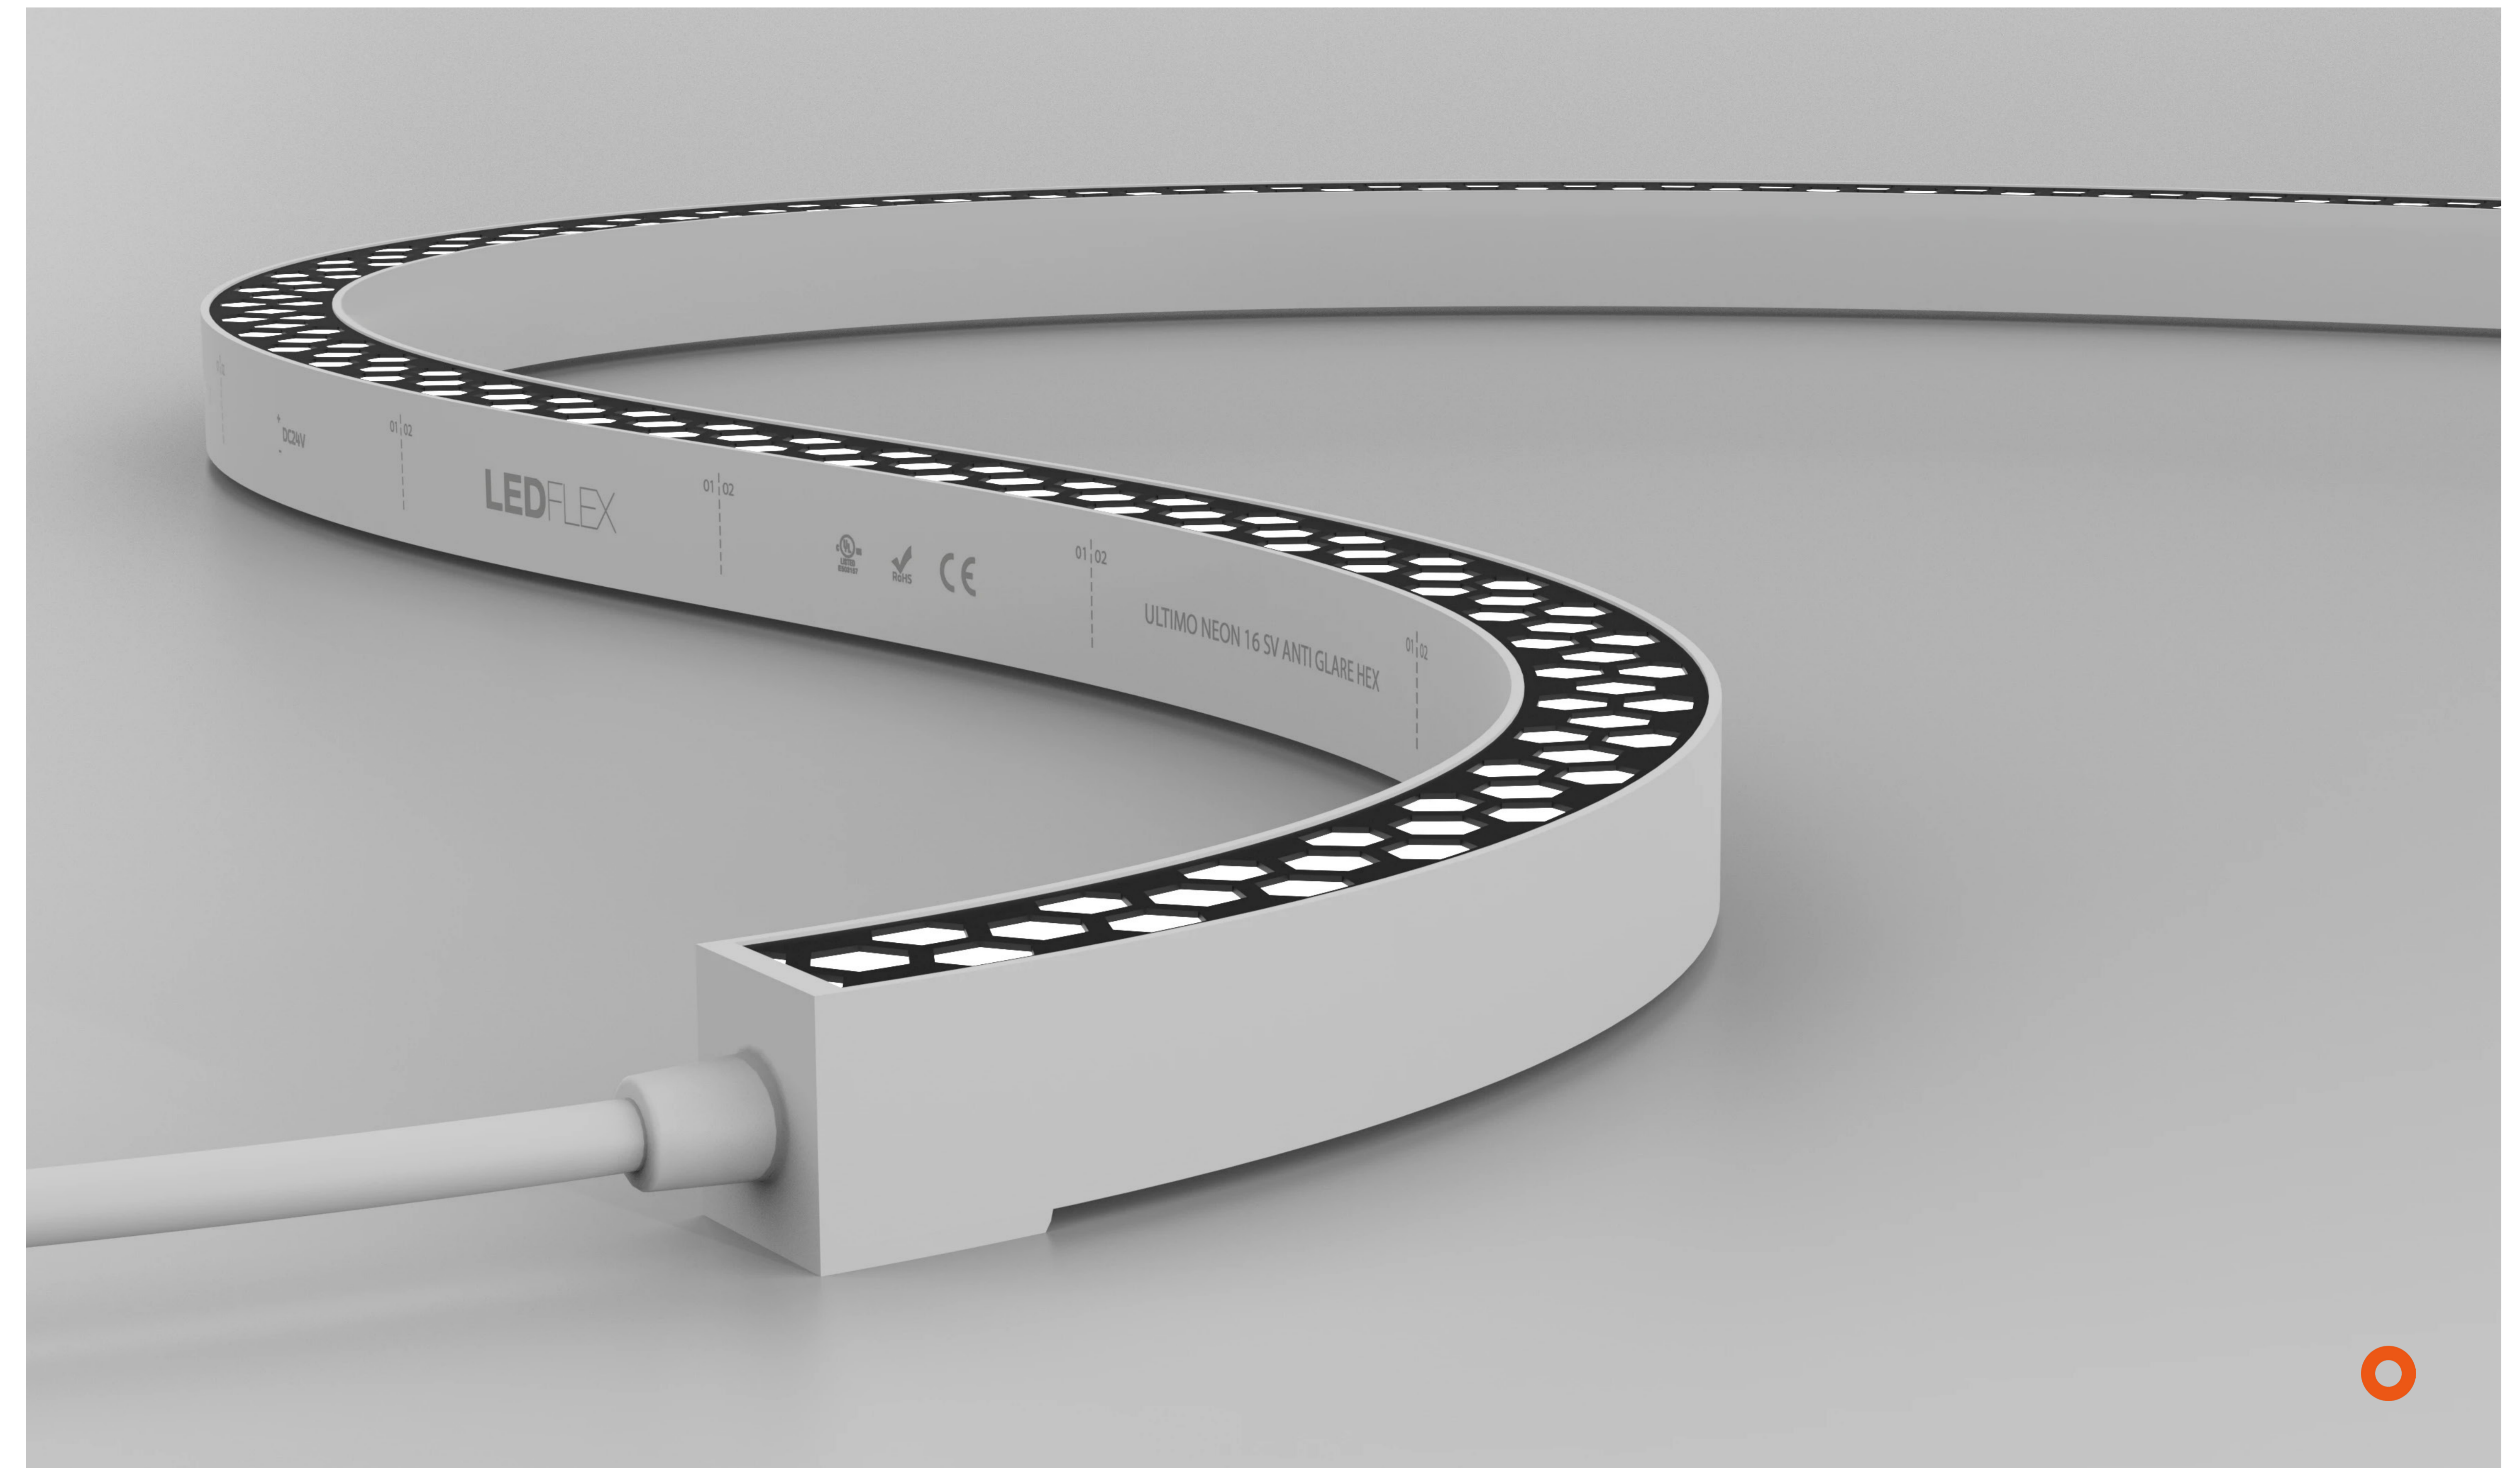

Technical Specifications

Product Range	CRI Value	Colour/CCT	Power Consumption	Lumen Output	Product Code
Ultimo Neon 16 Anti-Glare Hex TV	CRI 90	2100K ●●	15W/m 4.57W/ft	141lm/m 42.97lm/ft	UN16AGHTVC2115
Ultimo Neon 16 Anti-Glare Hex TV	CRI 90	2400K ●●	15W/m 4.57W/ft	157lm/m 47.85lm/ft	UN16AGHTVC2415
Ultimo Neon 16 Anti-Glare Hex TV	CRI 90	2700K ●●	15W/m 4.57W/ft	161lm/m 49.07lm/ft	UN16AGHTVC2715
Ultimo Neon 16 Anti-Glare Hex TV	CRI 90	3000K ●●	15W/m 4.57W/ft	167lm/m 50.9lm/ft	UN16AGHTVC3015
Ultimo Neon 16 Anti-Glare Hex TV	CRI 90	3500K ●●	15W/m 4.57W/ft	171lm/m 52.12lm/ft	UN16AGHTVC3515
Ultimo Neon 16 Anti-Glare Hex TV	CRI 90	4000K ●●	15W/m 4.57W/ft	172lm/m 52.42lm/ft	UN16AGHTVC4015
Ultimo Neon 16 Anti-Glare Hex TV	CRI 90	5000K ●●	15W/m 4.57W/ft	179lm/m 54.56lm/ft	UN16AGHTVC5015
Ultimo Neon 16 Anti-Glare Hex TV	CRI 90	6500K ●●	15W/m 4.57W/ft	168lm/m 51.2lm/ft	UN16AGHTVC6515