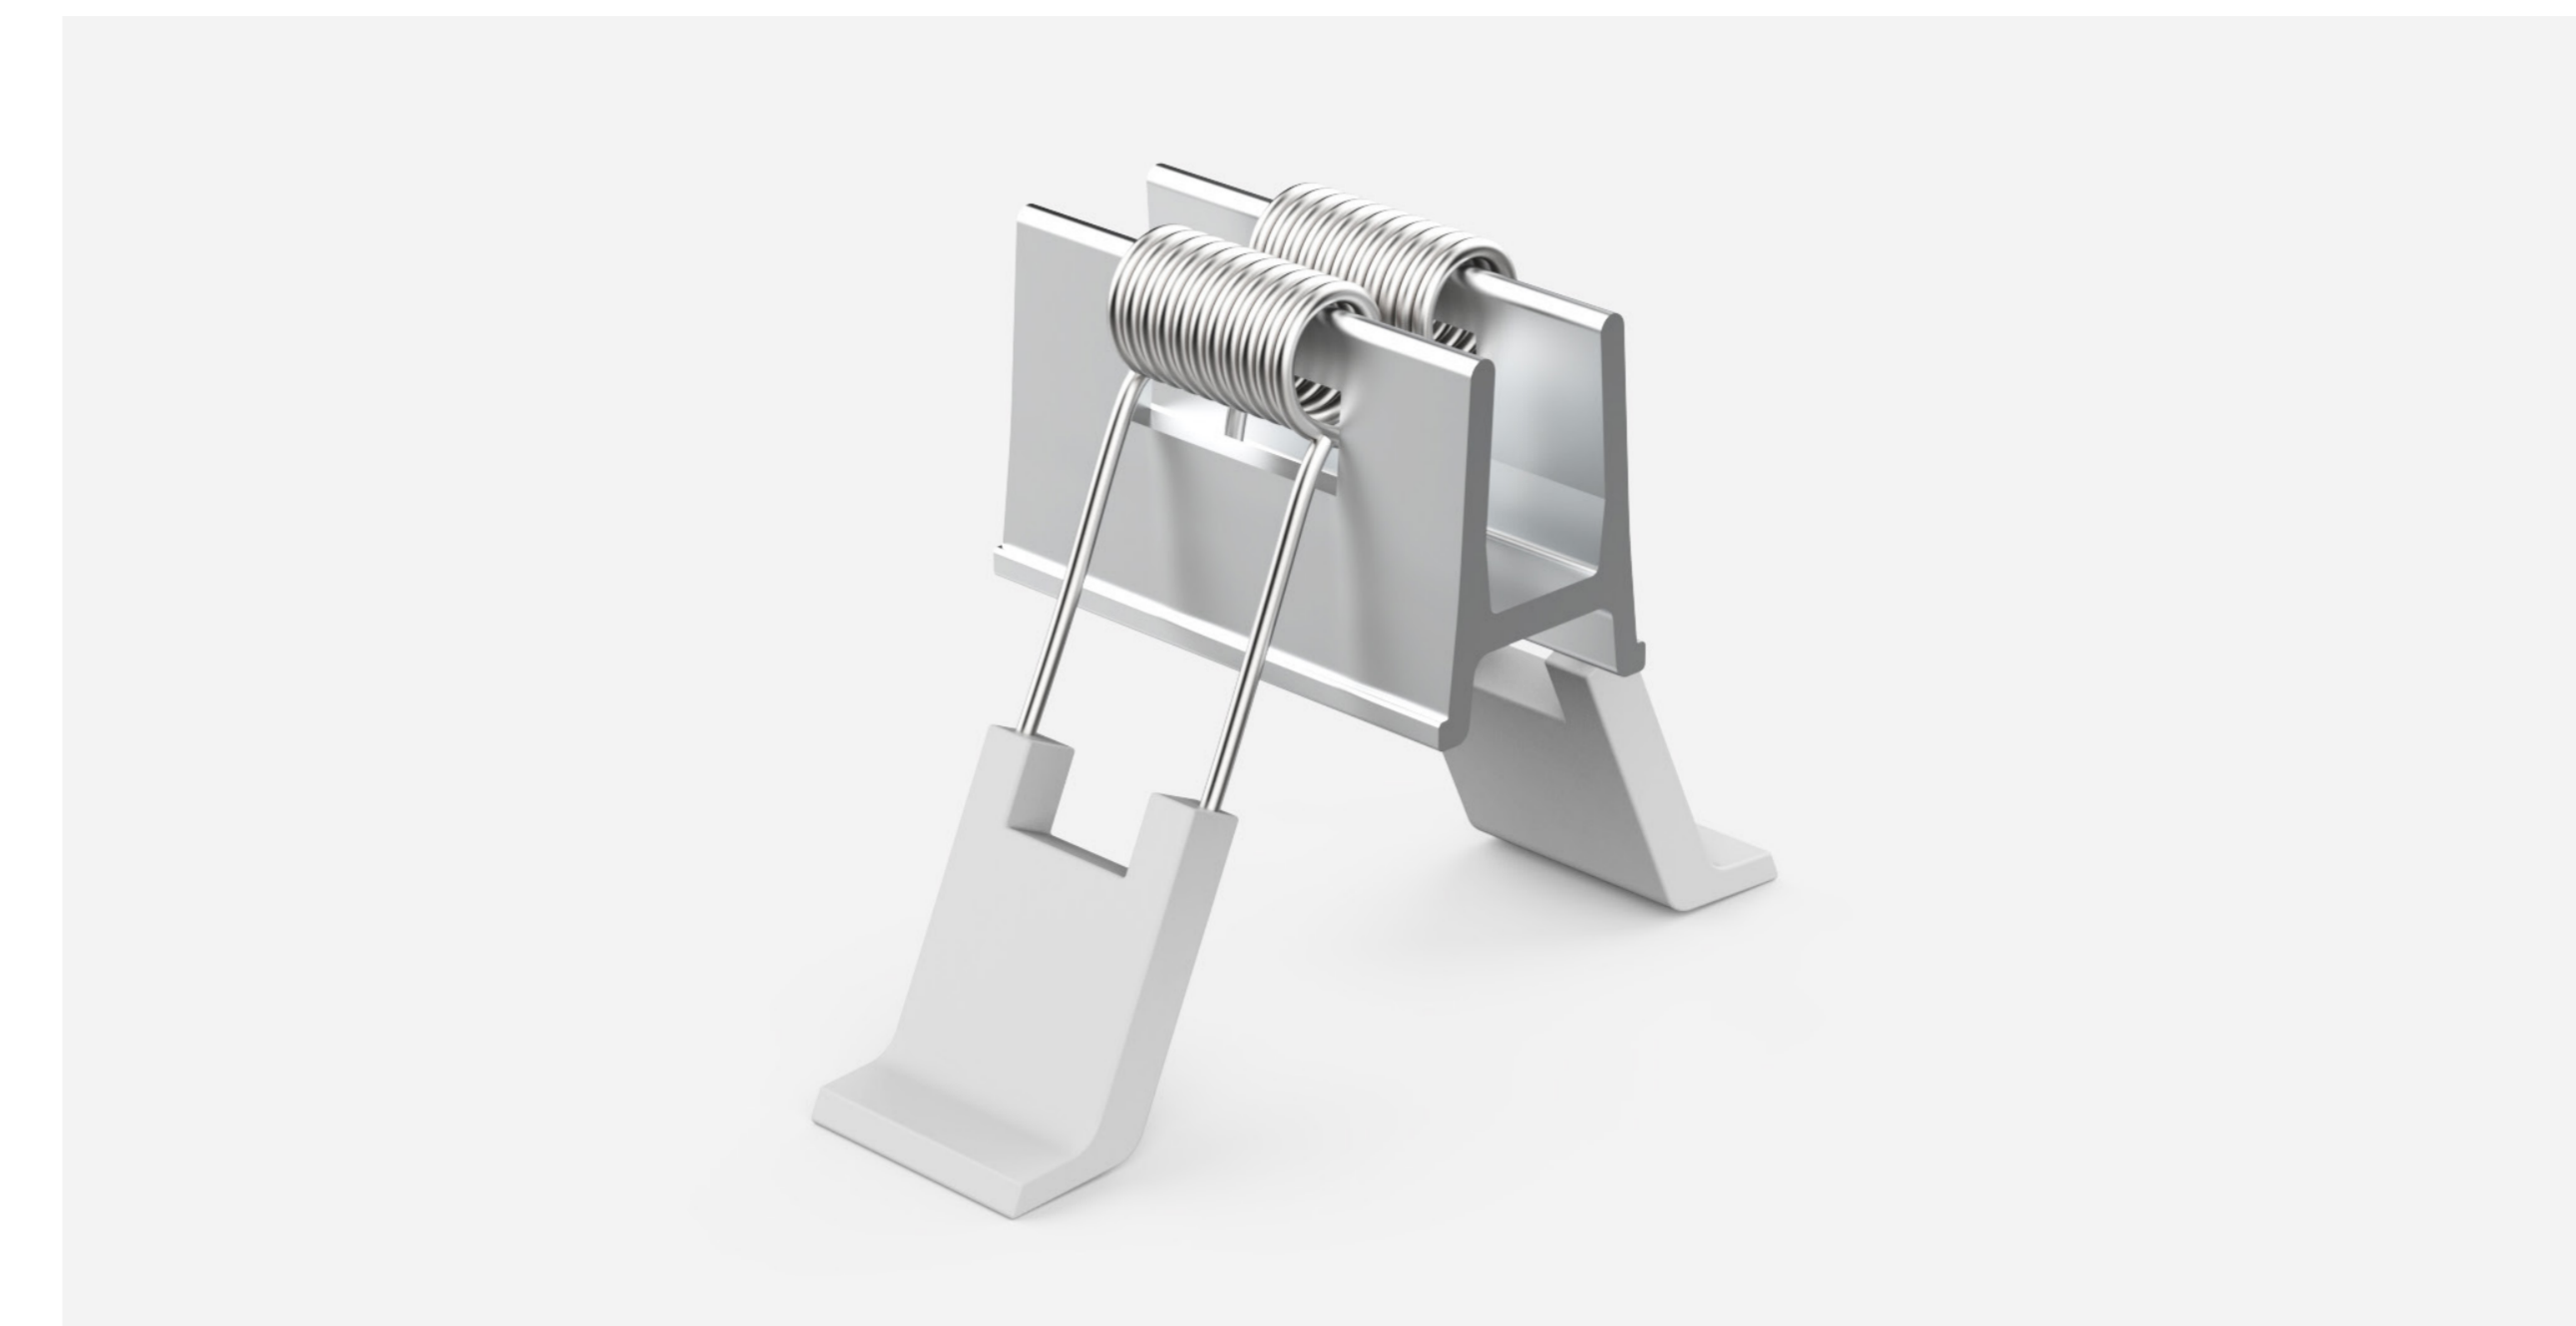

UNMSMB2014 Ultimo Neon Maxi Spring Mounting Bracket

Electrical Output & Data

Dimensions	15.9mm x 41.5mm | 0.62in x 1.63in
Length	45mm / 1.77mm
Material Colour	Grey
Material	Stainless Steel

Technical Drawing