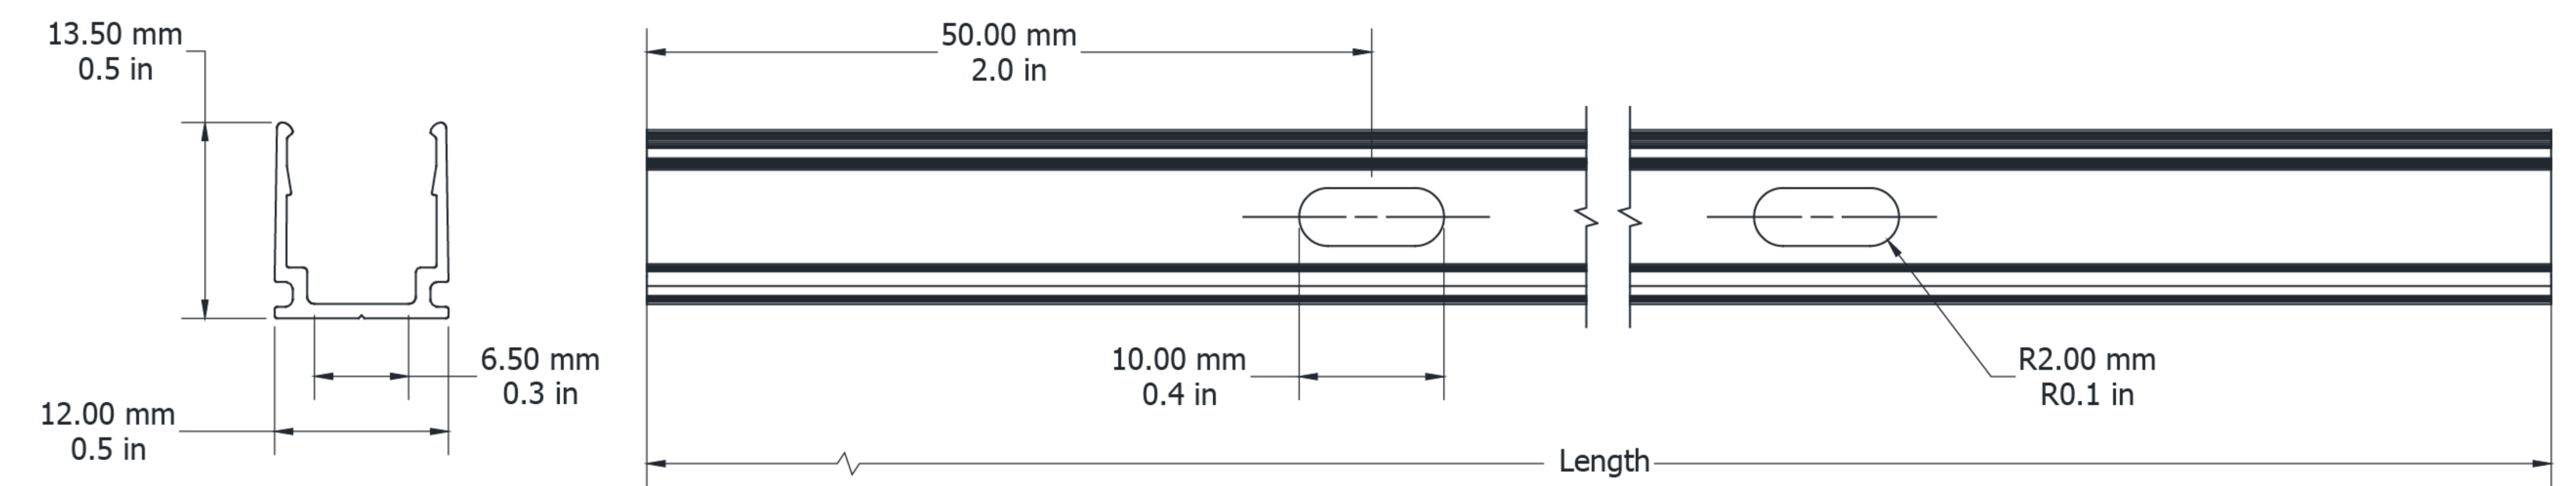

UN10RGP2214500 / UN10RGP22141000 / UN10RGP22142000

Ultimo Neon 10 Recessed Grip Profile

Electrical Output & Data

Dimensions	22mm x 14mm / 0.86in x 0.55in
Length	500 | 1000 | 2000mm / 19.6 | 39.3 | 78.7in
Material Colour	Grey
Material	Aluminium and Silicone

Technical Drawing

UN10SDP1214500 / UN10SDP12141000 / UN10SDP12142000

Ultimo Neon 10 Standard Profile

Electrical Output & Data

Dimensions	12mm x 13.5mm / 0.47in x 0.53in
Length	500 | 1000 | 2000mm / 19.6 | 39.3 | 78.7in
Material Colour	Grey
Material	Aluminium

Technical Drawing

UN10SGP1414500 / UN10SGP14141000 / UN10SGP14142000

Ultimo Neon 10 Surface Grip Profile

Electrical Output & Data

Dimensions	14mm x 14mm | 0.55in x 0.55in
Length	500 | 1000 | 2000mm / 19.6 | 39.3 | 78.7in
Material Colour	Grey
Material	Aluminium and Silicone

Technical Drawing

UN10FGP1414500 / UN10FGP14141000

Ultimo Neon 10 Flexible Grip Profile

Electrical Output & Data

Dimensions	14mm x 14mm | 0.55in x 0.55in
Length	500 | 1000mm / 19.6 | 39.3in
Material Colour	Grey
Material	Aluminium and Silicone

Technical Drawing