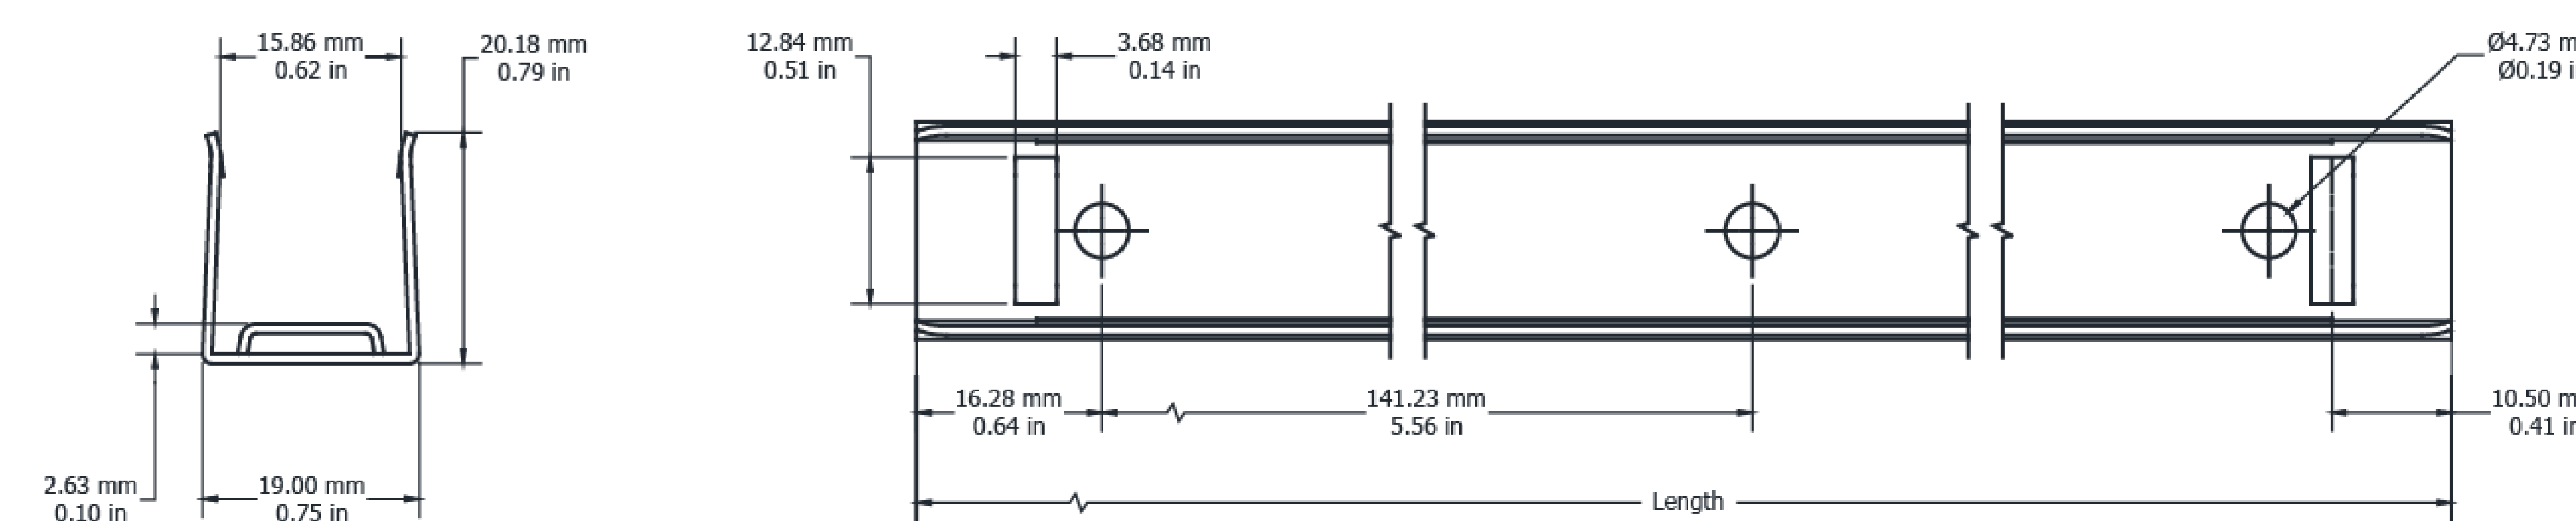

Technical Drawing