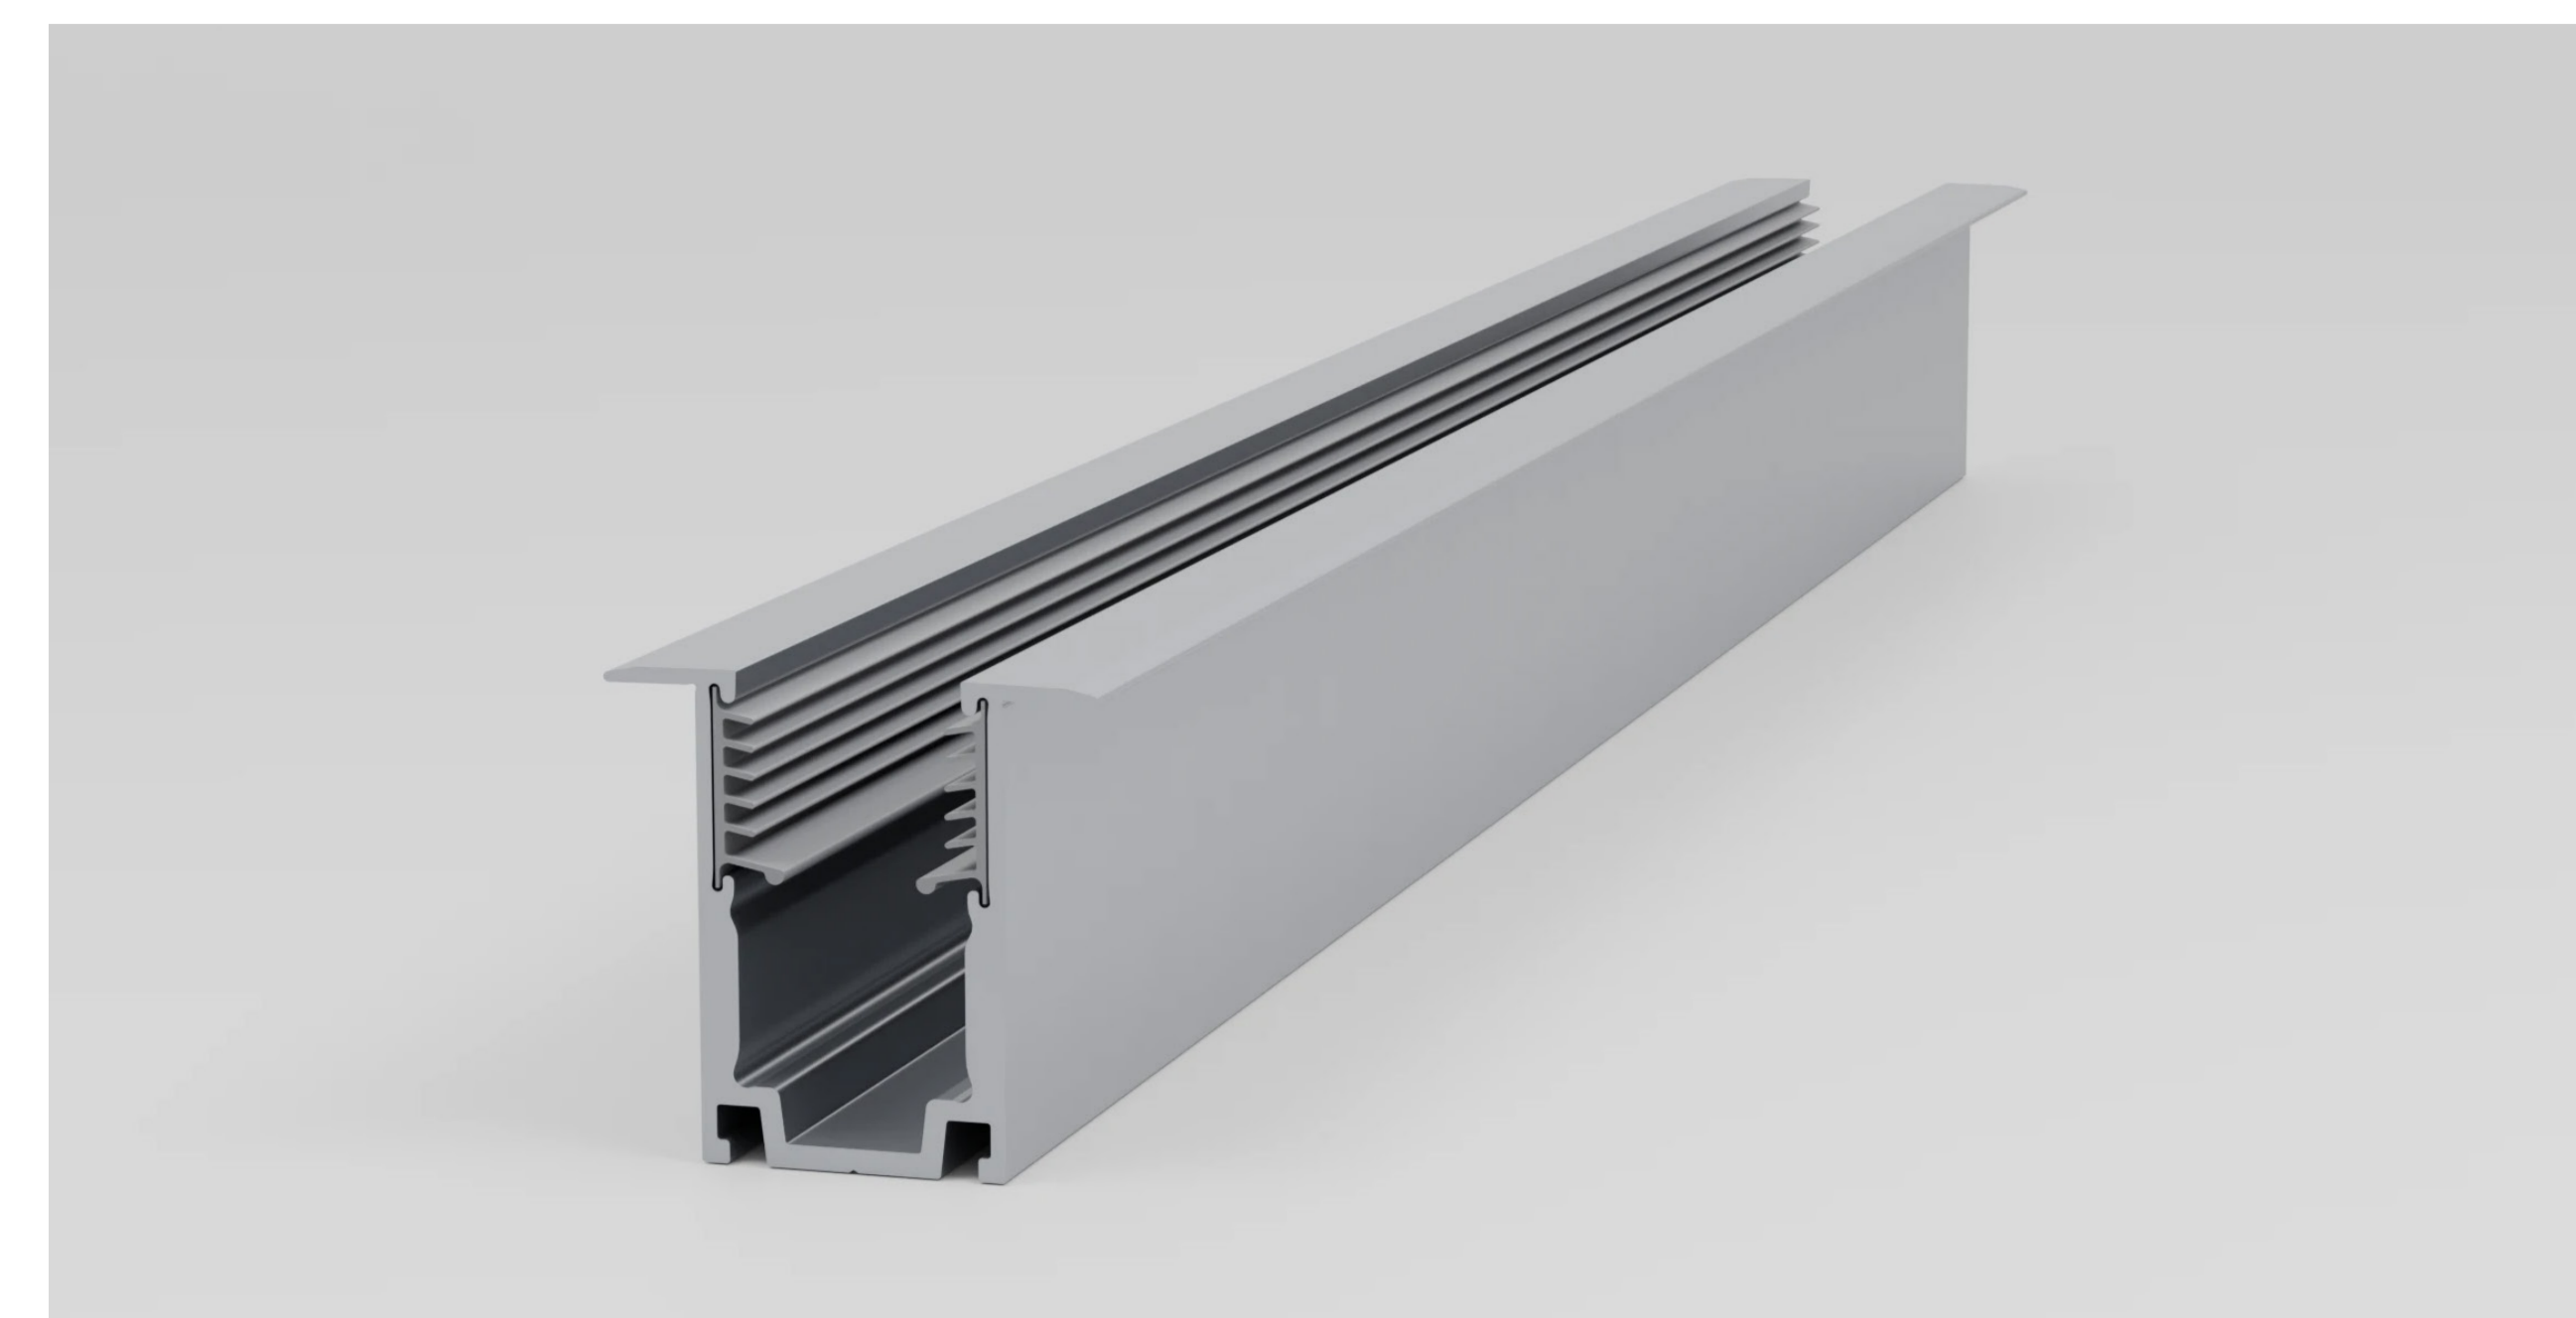

UNMRGP2625500 / UNMRGP26251000 / UNMRGP26252000

Ultimo Neon Maxi Recessed Grip Profile