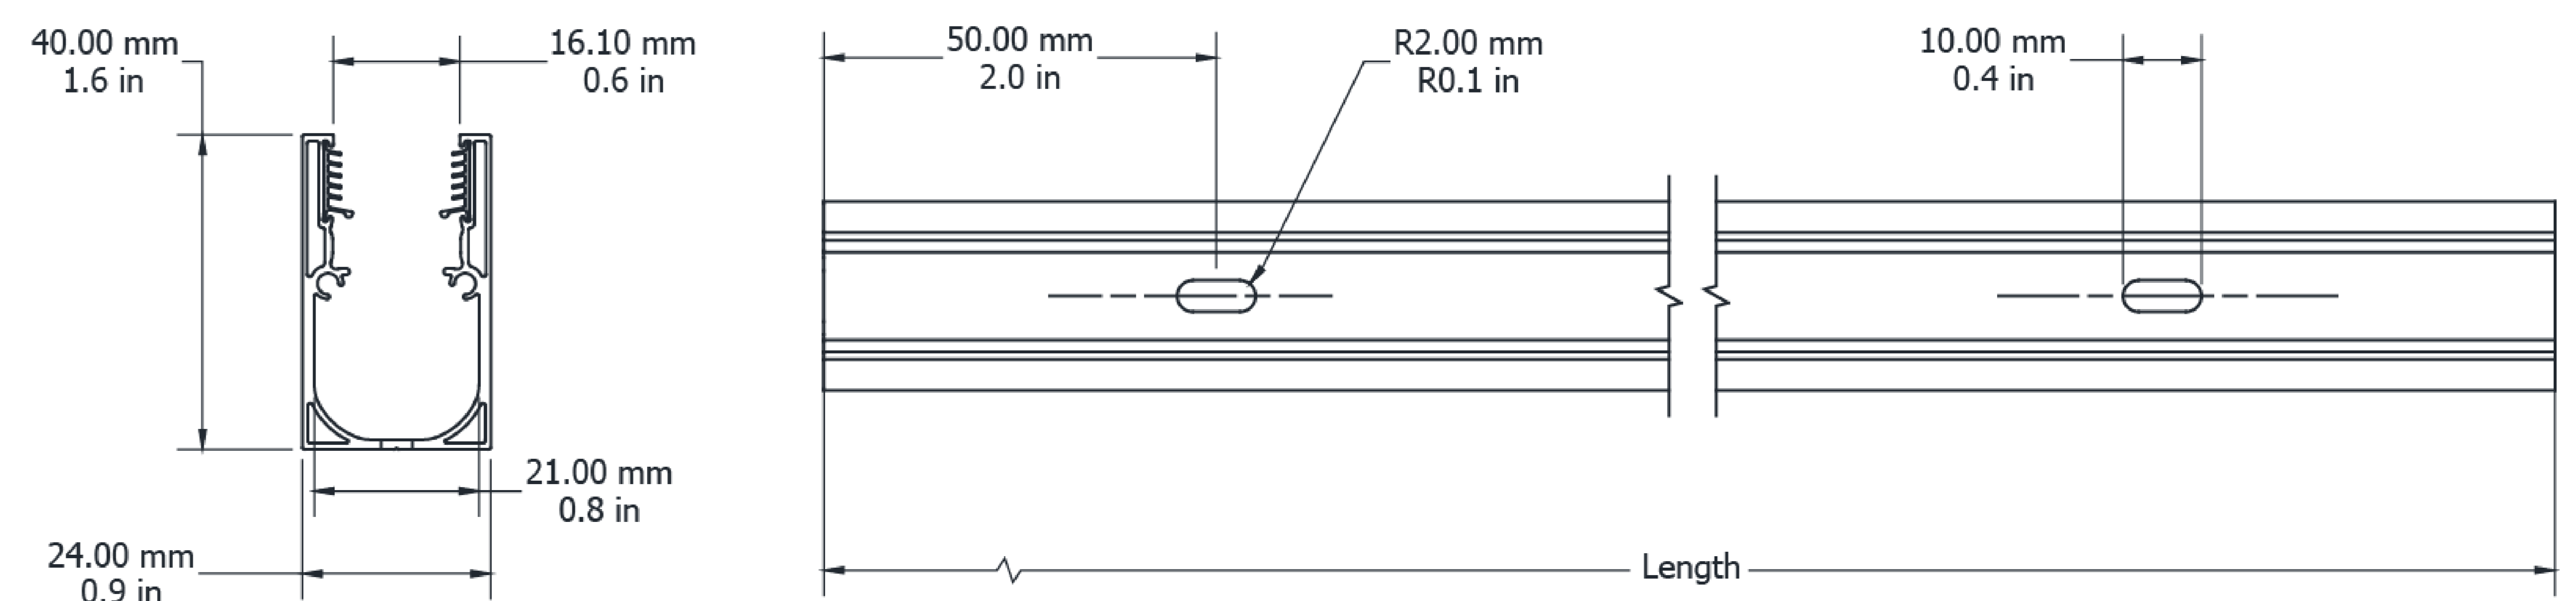

Technical Drawing