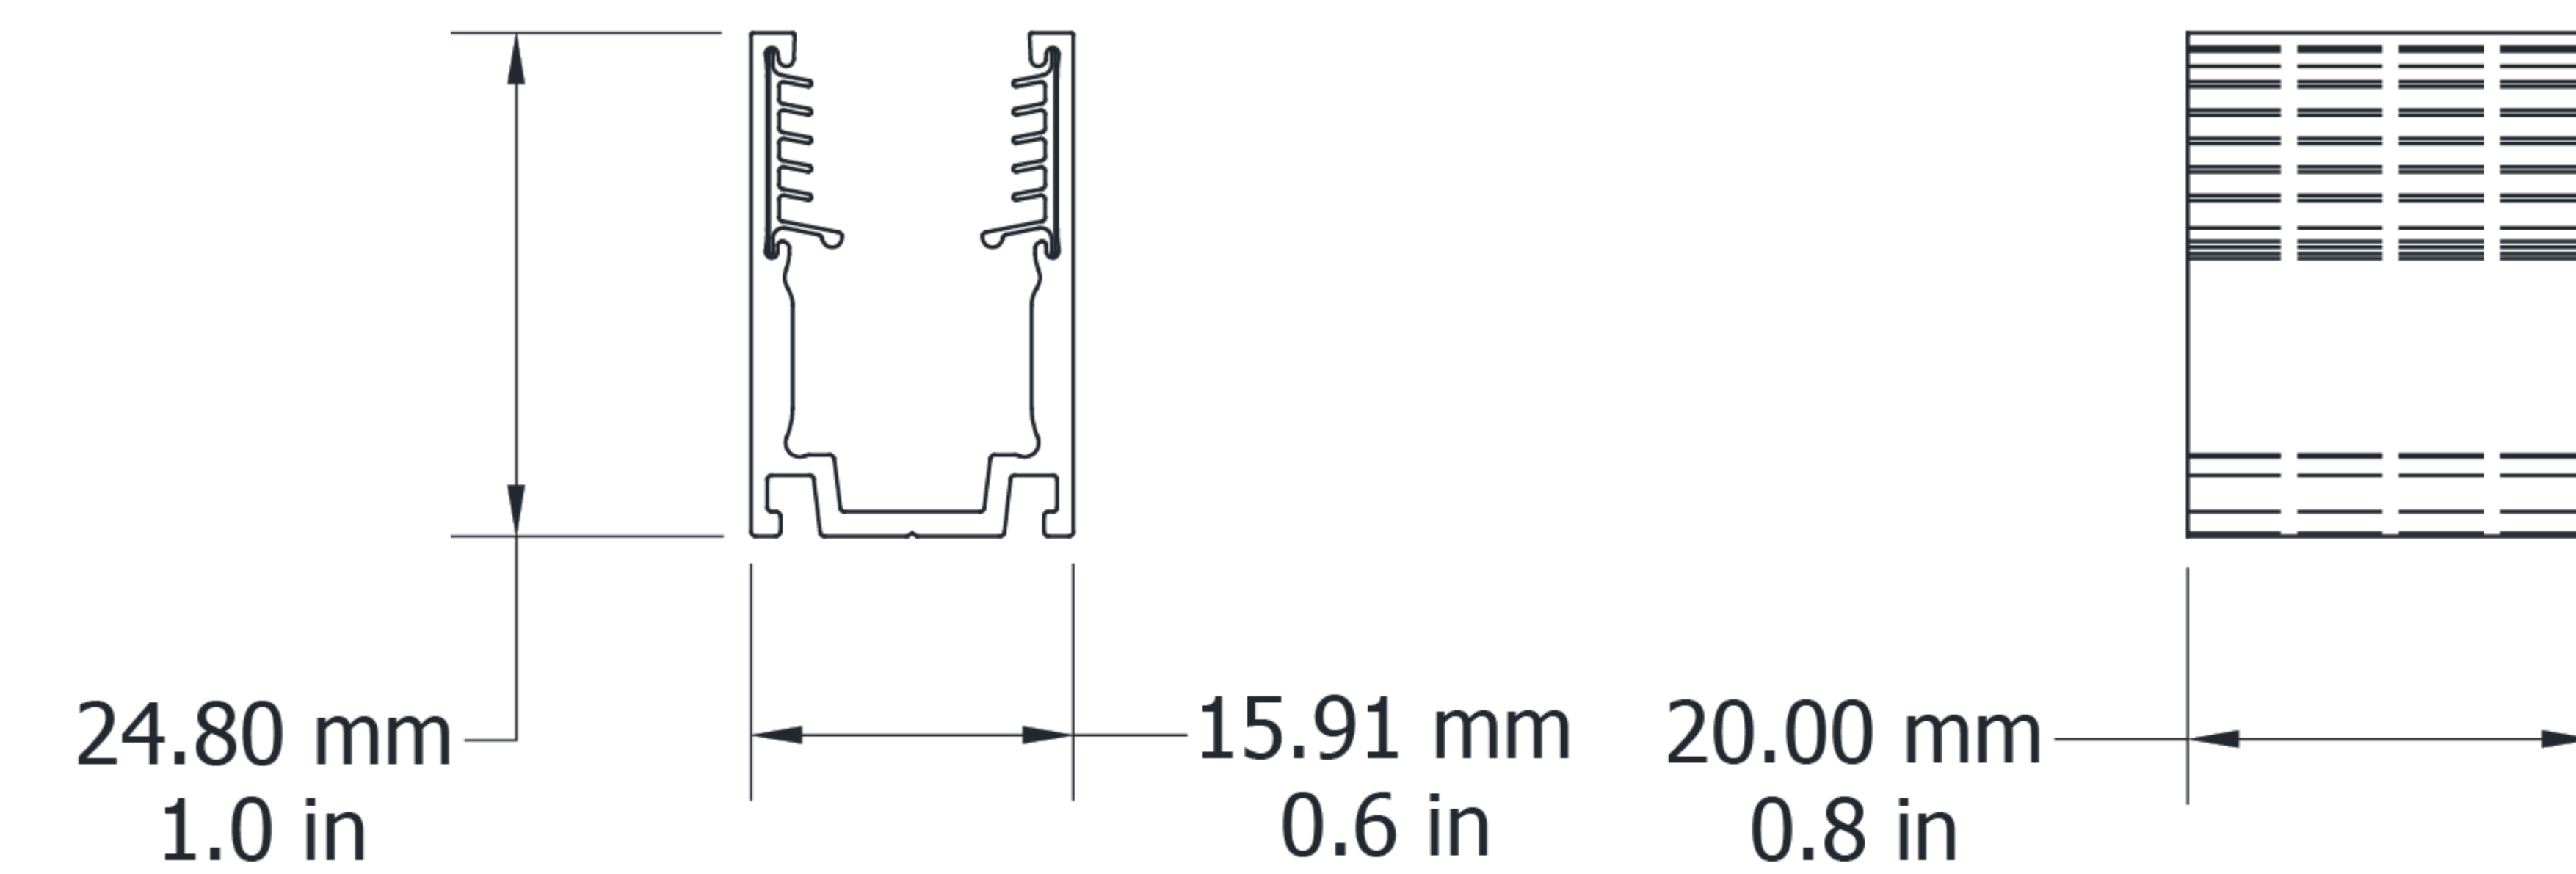

UN22TVSGC2727

Ultimo Neon 22 TV Surface Grip Clip

Electrical Output & Data

Dimensions	26.5mm x 26.77mm 1.04in x 1.05in
Length	20mm / 0.78in
Material Colour	Grey
Material	Aluminium and Silicone

Technical Drawing