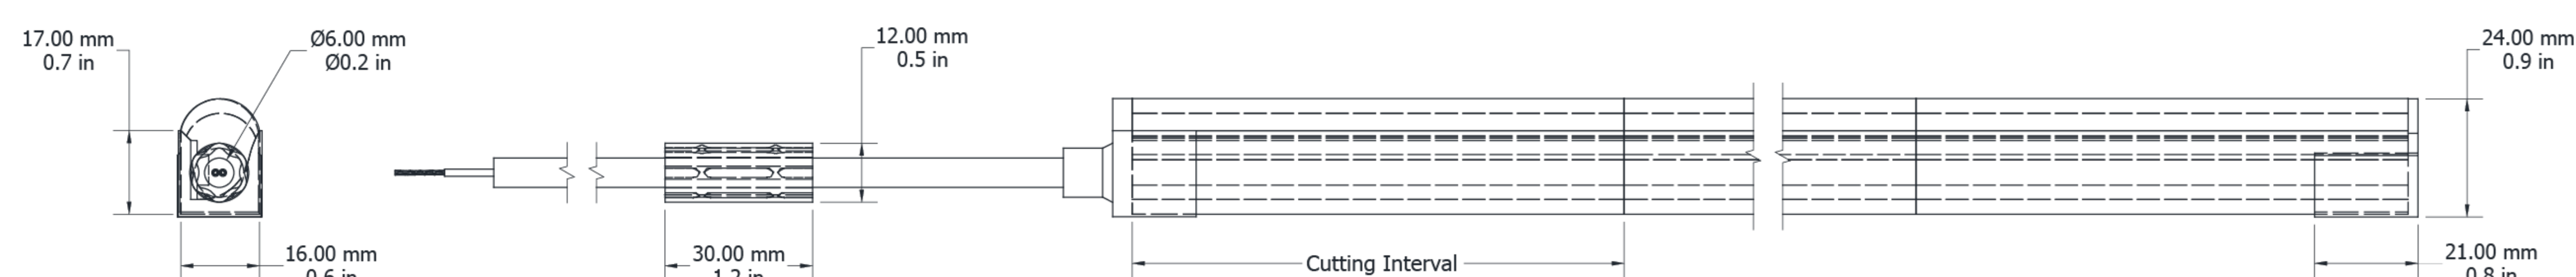

Technical Specifications

Product Range	CRI Value	Colour/ CCT	Power Consumption	Lumen Output	Product Code
Ultimo Neon 16 Domed Solo TV	CRI 90	2100K ●●	3W/m 0.91W/ft	127lm/m 38.71lm/ft	UN16DSTVC213
Ultimo Neon 16 Domed Solo TV	CRI 90	2100K ●●	6W/m 1.83W/ft	245lm/m 74.67lm/ft	UN16DSTVC216
Ultimo Neon 16 Domed Solo TV	CRI 90	2100K ●●	9W/m 2.74W/ft	376lm/m 114.6lm/ft	UN16DSTVC219
Ultimo Neon 16 Domed Solo TV	CRI 90	2100K ●●	12W/m 3.66W/ft	502lm/m 153lm/ft	UN16DSTVC2112
Ultimo Neon 16 Domed Solo TV	CRI 90	2100K ●●	15W/m 4.57W/ft	625lm/m 190.49lm/ft	UN16DSTVC2115
Ultimo Neon 16 Domed Solo TV	CRI 90	2400K ●●	3W/m 0.91W/ft	146lm/m 44.5lm/ft	UN16DSTVC243
Ultimo Neon 16 Domed Solo TV	CRI 90	2400K ●●	6W/m 1.83W/ft	288lm/m 87.78lm/ft	UN16DSTVC246
Ultimo Neon 16 Domed Solo TV	CRI 90	2400K ●●	9W/m 2.74W/ft	427lm/m 130.14lm/ft	UN16DSTVC249
Ultimo Neon 16 Domed Solo TV	CRI 90	2400K ●●	12W/m 3.66W/ft	566lm/m 172.51lm/ft	UN16DSTVC2412
Ultimo Neon 16 Domed Solo TV	CRI 90	2400K ●●	15W/m 4.57W/ft	715lm/m 217.92lm/ft	UN16DSTVC2415
Ultimo Neon 16 Domed Solo TV	CRI 90	2700K ●●	3W/m 0.91W/ft	145lm/m 44.19lm/ft	UN16DSTVC273
Ultimo Neon 16 Domed Solo TV	CRI 90	2700K ●●	6W/m 1.83W/ft	288lm/m 87.78lm/ft	UN16DSTVC276
Ultimo Neon 16 Domed Solo TV	CRI 90	2700K ●●	9W/m 2.74W/ft	443lm/m 135.02lm/ft	UN16DSTVC279
Ultimo Neon 16 Domed Solo TV	CRI 90	2700K ●●	12W/m 3.66W/ft	589lm/m 179.52lm/ft	UN16DSTVC2712
Ultimo Neon 16 Domed Solo TV	CRI 90	2700K ●●	15W/m 4.57W/ft	746lm/m 227.37lm/ft	UN16DSTVC2715
Ultimo Neon 16 Domed Solo TV	-	RGBW Pixel 2700K ●●	22W/m 6.71W/ft	815lm/m 248.4lm/ft	UN16DSTVRW27P1222
Ultimo Neon 16 Domed Solo TV	CRI 90	3000K	3W/m 0.91W/ft	252lm/m 76.81lm/ft	UN16DSTVC303
Ultimo Neon 16 Domed Solo TV	CRI 90	3000K	6W/m 1.83W/ft	309lm/m 94.18lm/ft	UN16DSTVC306
Ultimo Neon 16 Domed Solo TV	CRI 90	3000K	9W/m 2.74W/ft	442lm/m 134.72lm/ft	UN16DSTVC309
Ultimo Neon 16 Domed Solo TV	CRI 90	3000K	12W/m 3.66W/ft	599lm/m 182.57lm/ft	UN16DSTVC3012
Ultimo Neon 16 Domed Solo TV	CRI 90	3000K	15W/m 4.57W/ft	752lm/m 229.2lm/ft	UN16DSTVC3015
Ultimo Neon 16 Domed Solo TV	CRI 90	3500K	3W/m 0.91W/ft	162lm/m 49.38lm/ft	UN16DSTVC353