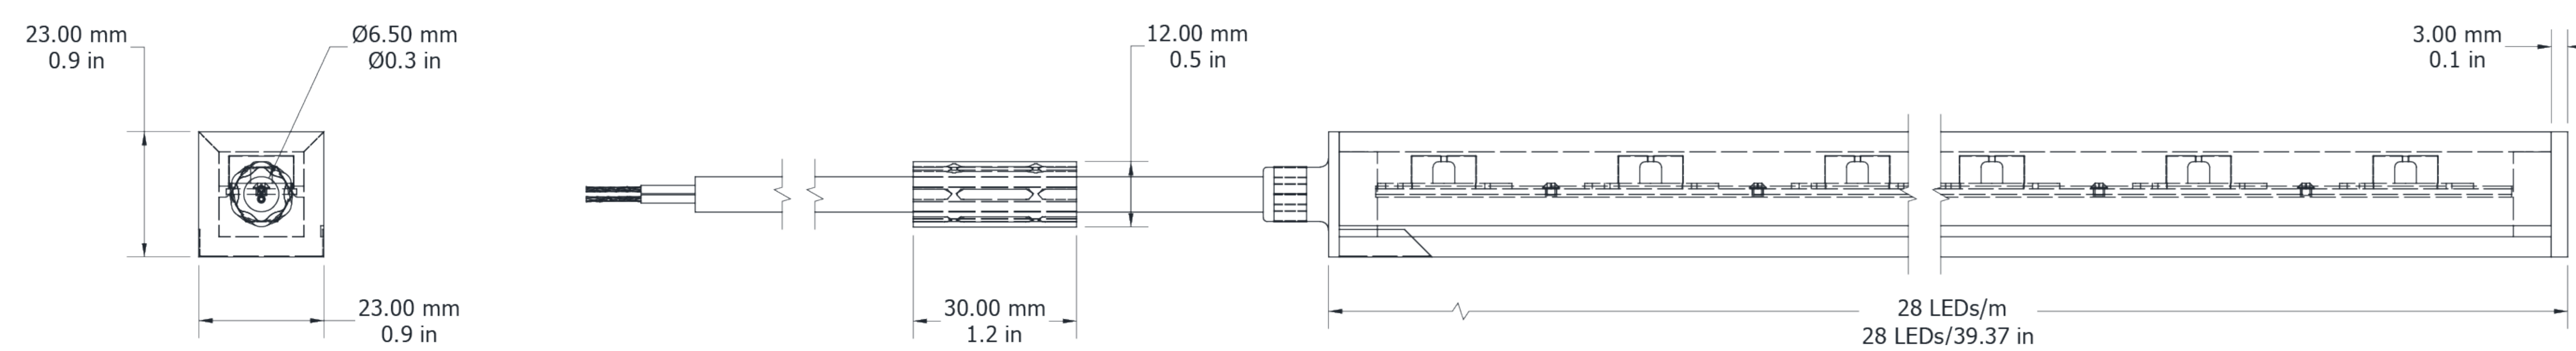

Technical Specifications

Product Range	CRI Value	Colour/ CCT	Power Consumption	Lumen Output	Product Code
Optico Neon 23 3D	CRI 80	2700K ●●	14W/m 4.27W/ft	1121lm/m 341.66lm/ft	ON23G152714
Optico Neon 23 3D	CRI 80	2700K ●●	18W/m 5.49W/ft	1440lm/m 438.89lm/ft	ON23G152718
Optico Neon 23 3D	CRI 80	3000K ●●	14W/m 4.27W/ft	1246lm/m 379.76lm/ft	ON23G153014
Optico Neon 23 3D	CRI 80	3000K ●●	18W/m 5.49W/ft	1600lm/m 487.66lm/ft	ON23G153018
Optico Neon 23 3D	CRI 80	4000K ●●	14W/m 4.27W/ft	1370lm/m 417.56lm/ft	ON23G154014
Optico Neon 23 3D	CRI 80	4000K ●●	18W/m 5.49W/ft	1760lm/m 536.42lm/ft	ON23G154018
Optico Neon 23 3D	CRI 80	2700K ●●	14W/m 4.27W/ft	1121lm/m 341.66lm/ft	ON23G252714
Optico Neon 23 3D	CRI 80	2700K ●●	18W/m 5.49W/ft	1440lm/m 438.89lm/ft	ON23G252718
Optico Neon 23 3D	CRI 80	3000K ●●	14W/m 4.27W/ft	1246lm/m 379.76lm/ft	ON23G253014
Optico Neon 23 3D	CRI 80	3000K ●●	18W/m 5.49W/ft	1600lm/m 487.66lm/ft	ON23G253018
Optico Neon 23 3D	CRI 80	4000K ●●	14W/m 4.27W/ft	1370lm/m 417.56lm/ft	ON23G254014
Optico Neon 23 3D	CRI 80	4000K ●●	18W/m 5.49W/ft	1760lm/m 536.42lm/ft	ON23G254018
Optico Neon 23 3D	CRI 80	2700K ●●	14W/m 4.27W/ft	1121lm/m 341.66lm/ft	ON23G302714
Optico Neon 23 3D	CRI 80	2700K ●●	18W/m 5.49W/ft	1440lm/m 438.89lm/ft	ON23G302718
Optico Neon 23 3D	CRI 80	3000K ●●	14W/m 4.27W/ft	1246lm/m 379.76lm/ft	ON23G303014
Optico Neon 23 3D	CRI 80	3000K ●●	18W/m 5.49W/ft	1600lm/m 487.66lm/ft	ON23G303018
Optico Neon 23 3D	CRI 80	4000K ●●	14W/m 4.27W/ft	1370lm/m 417.56lm/ft	ON23G304014
Optico Neon 23 3D	CRI 80	4000K ●●	18W/m 5.49W/ft	1760lm/m 536.42lm/ft	ON23G304018
Optico Neon 23 3D	CRI 80	2700K ●●	14W/m 4.27W/ft	1121lm/m 341.66lm/ft	ON23G452714
Optico Neon 23 3D	CRI 80	2700K ●●	18W/m 5.49W/ft	1440lm/m 438.89lm/ft	ON23G452718
Optico Neon 23 3D	CRI 80	3000K ●●	14W/m 4.27W/ft	1246lm/m 379.76lm/ft	ON23G453014