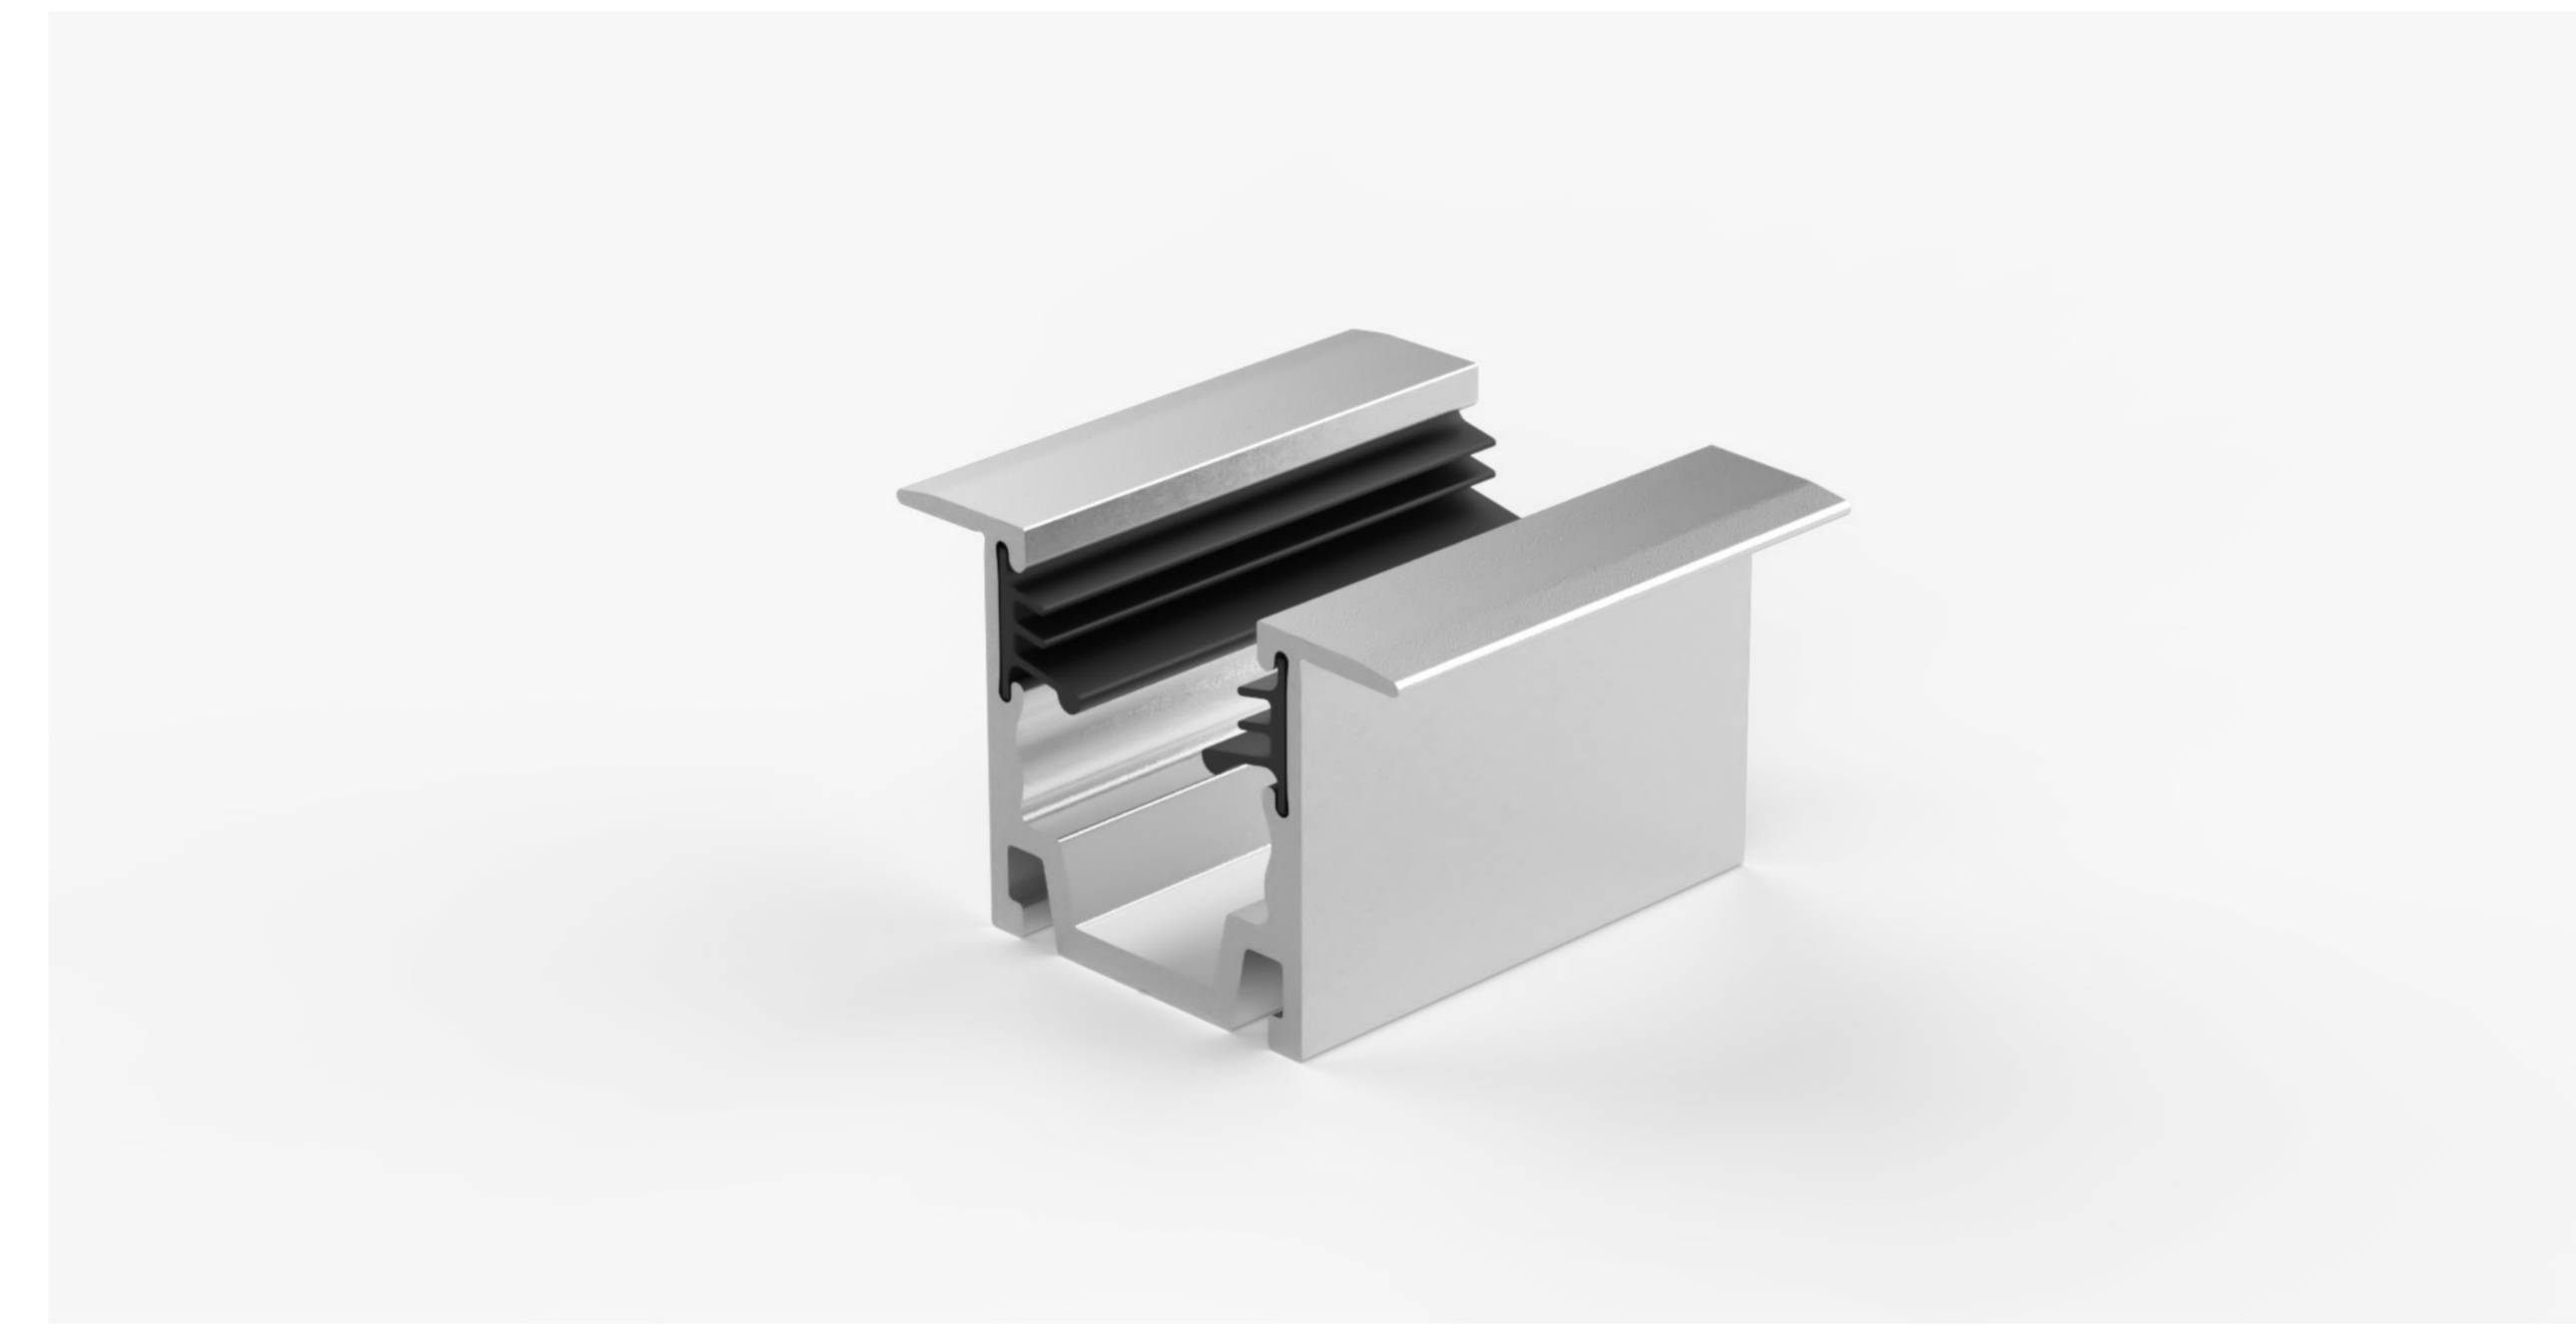

Ultimo Neon 10 Recessed Grip Clip

Electrical Output & Data

Dimensions	22mm x 14mm | 0.86in x 0.55in
Length	20mm / 0.78in
Material Colour	Grey
Material	Aluminium and Silicone

Technical Drawing