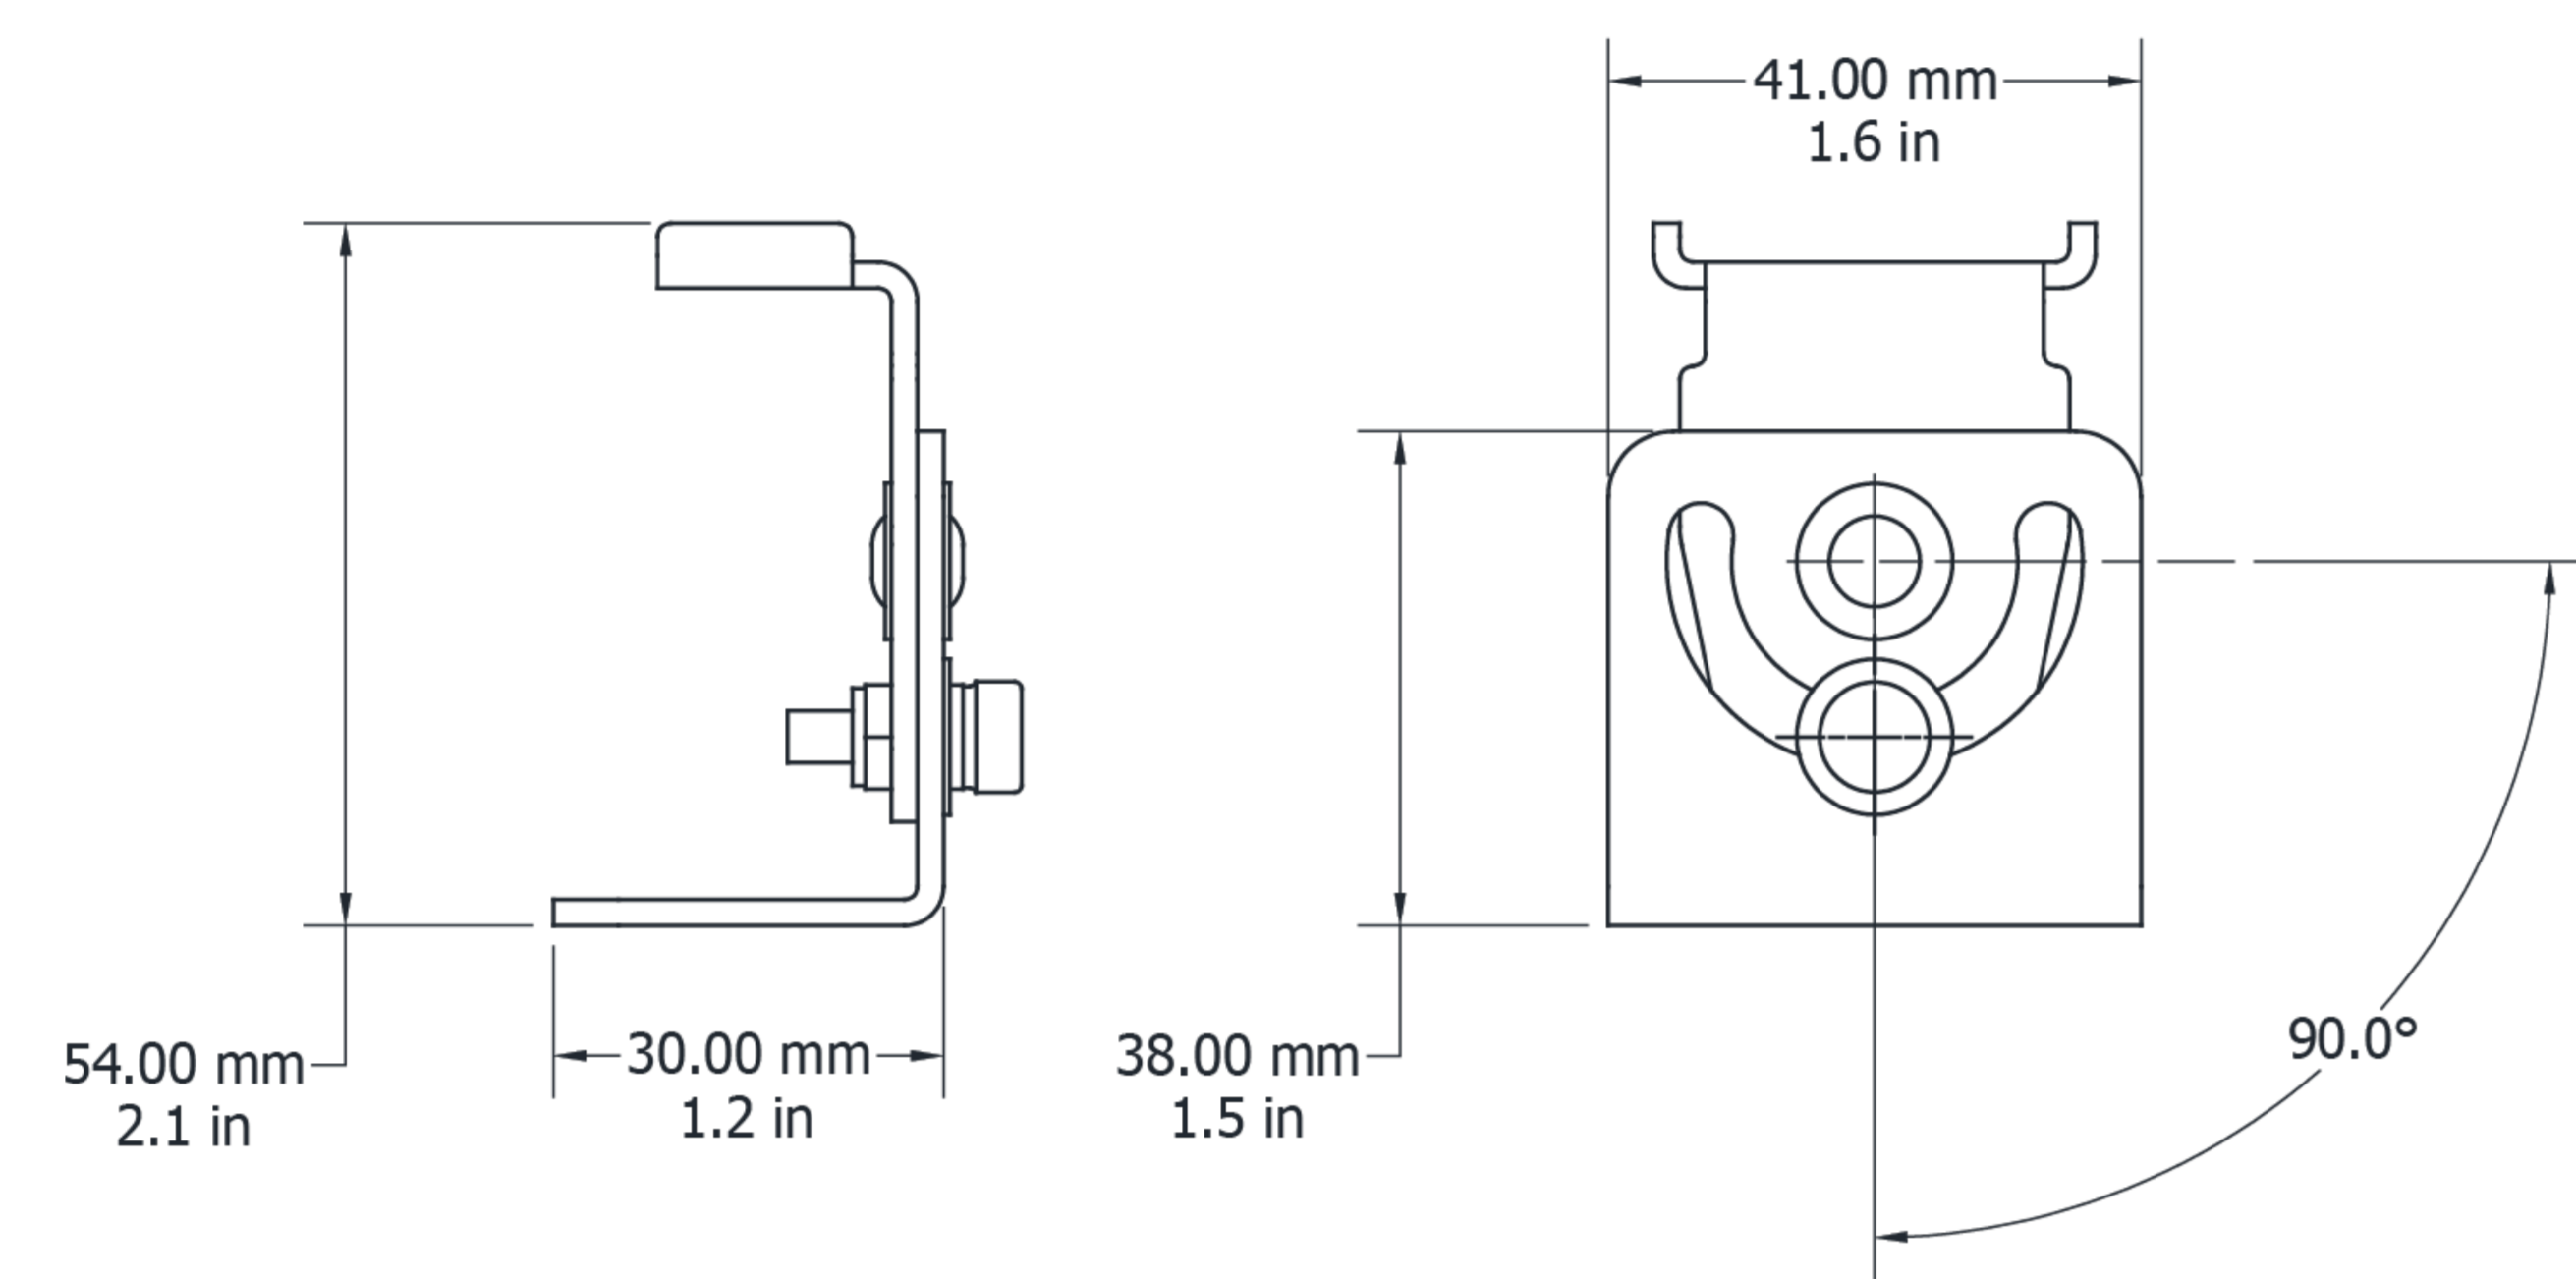

ON353DAB3054

Optico Neon 35 3D Adjustable Bracket 54mm

Electrical Output & Data

Dimensions	30mm x 54mm | 1.18in x 2.12in
Length	41mm / 1.61in
Material Colour	Grey
Material	Aluminium

Technical Drawing

ON233DAB4032

Optico Neon 23 3D Adjustable Bracket 32mm

Electrical Output & Data

Dimensions	39.5mm x 31.9mm | 1.55in x 1.25in
Length	39.5mm / 1.55in
Material Colour	Grey
Material	Metal

Technical Drawing

UNMGPJB180

Ultimo Neon Maxi 180° Grip Profile Joining Bracket

Electrical Output & Data

Dimensions	-
Length	-
Material Colour	Grey
Material	Stainless Steel

Technical Drawing

UN16GPJB180

Ultimo Neon 16 180° Grip Profile Joining Bracket

Electrical Output & Data

Dimensions	-
Length	-
Material Colour	Grey
Material	Stainless Steel

Technical Drawing