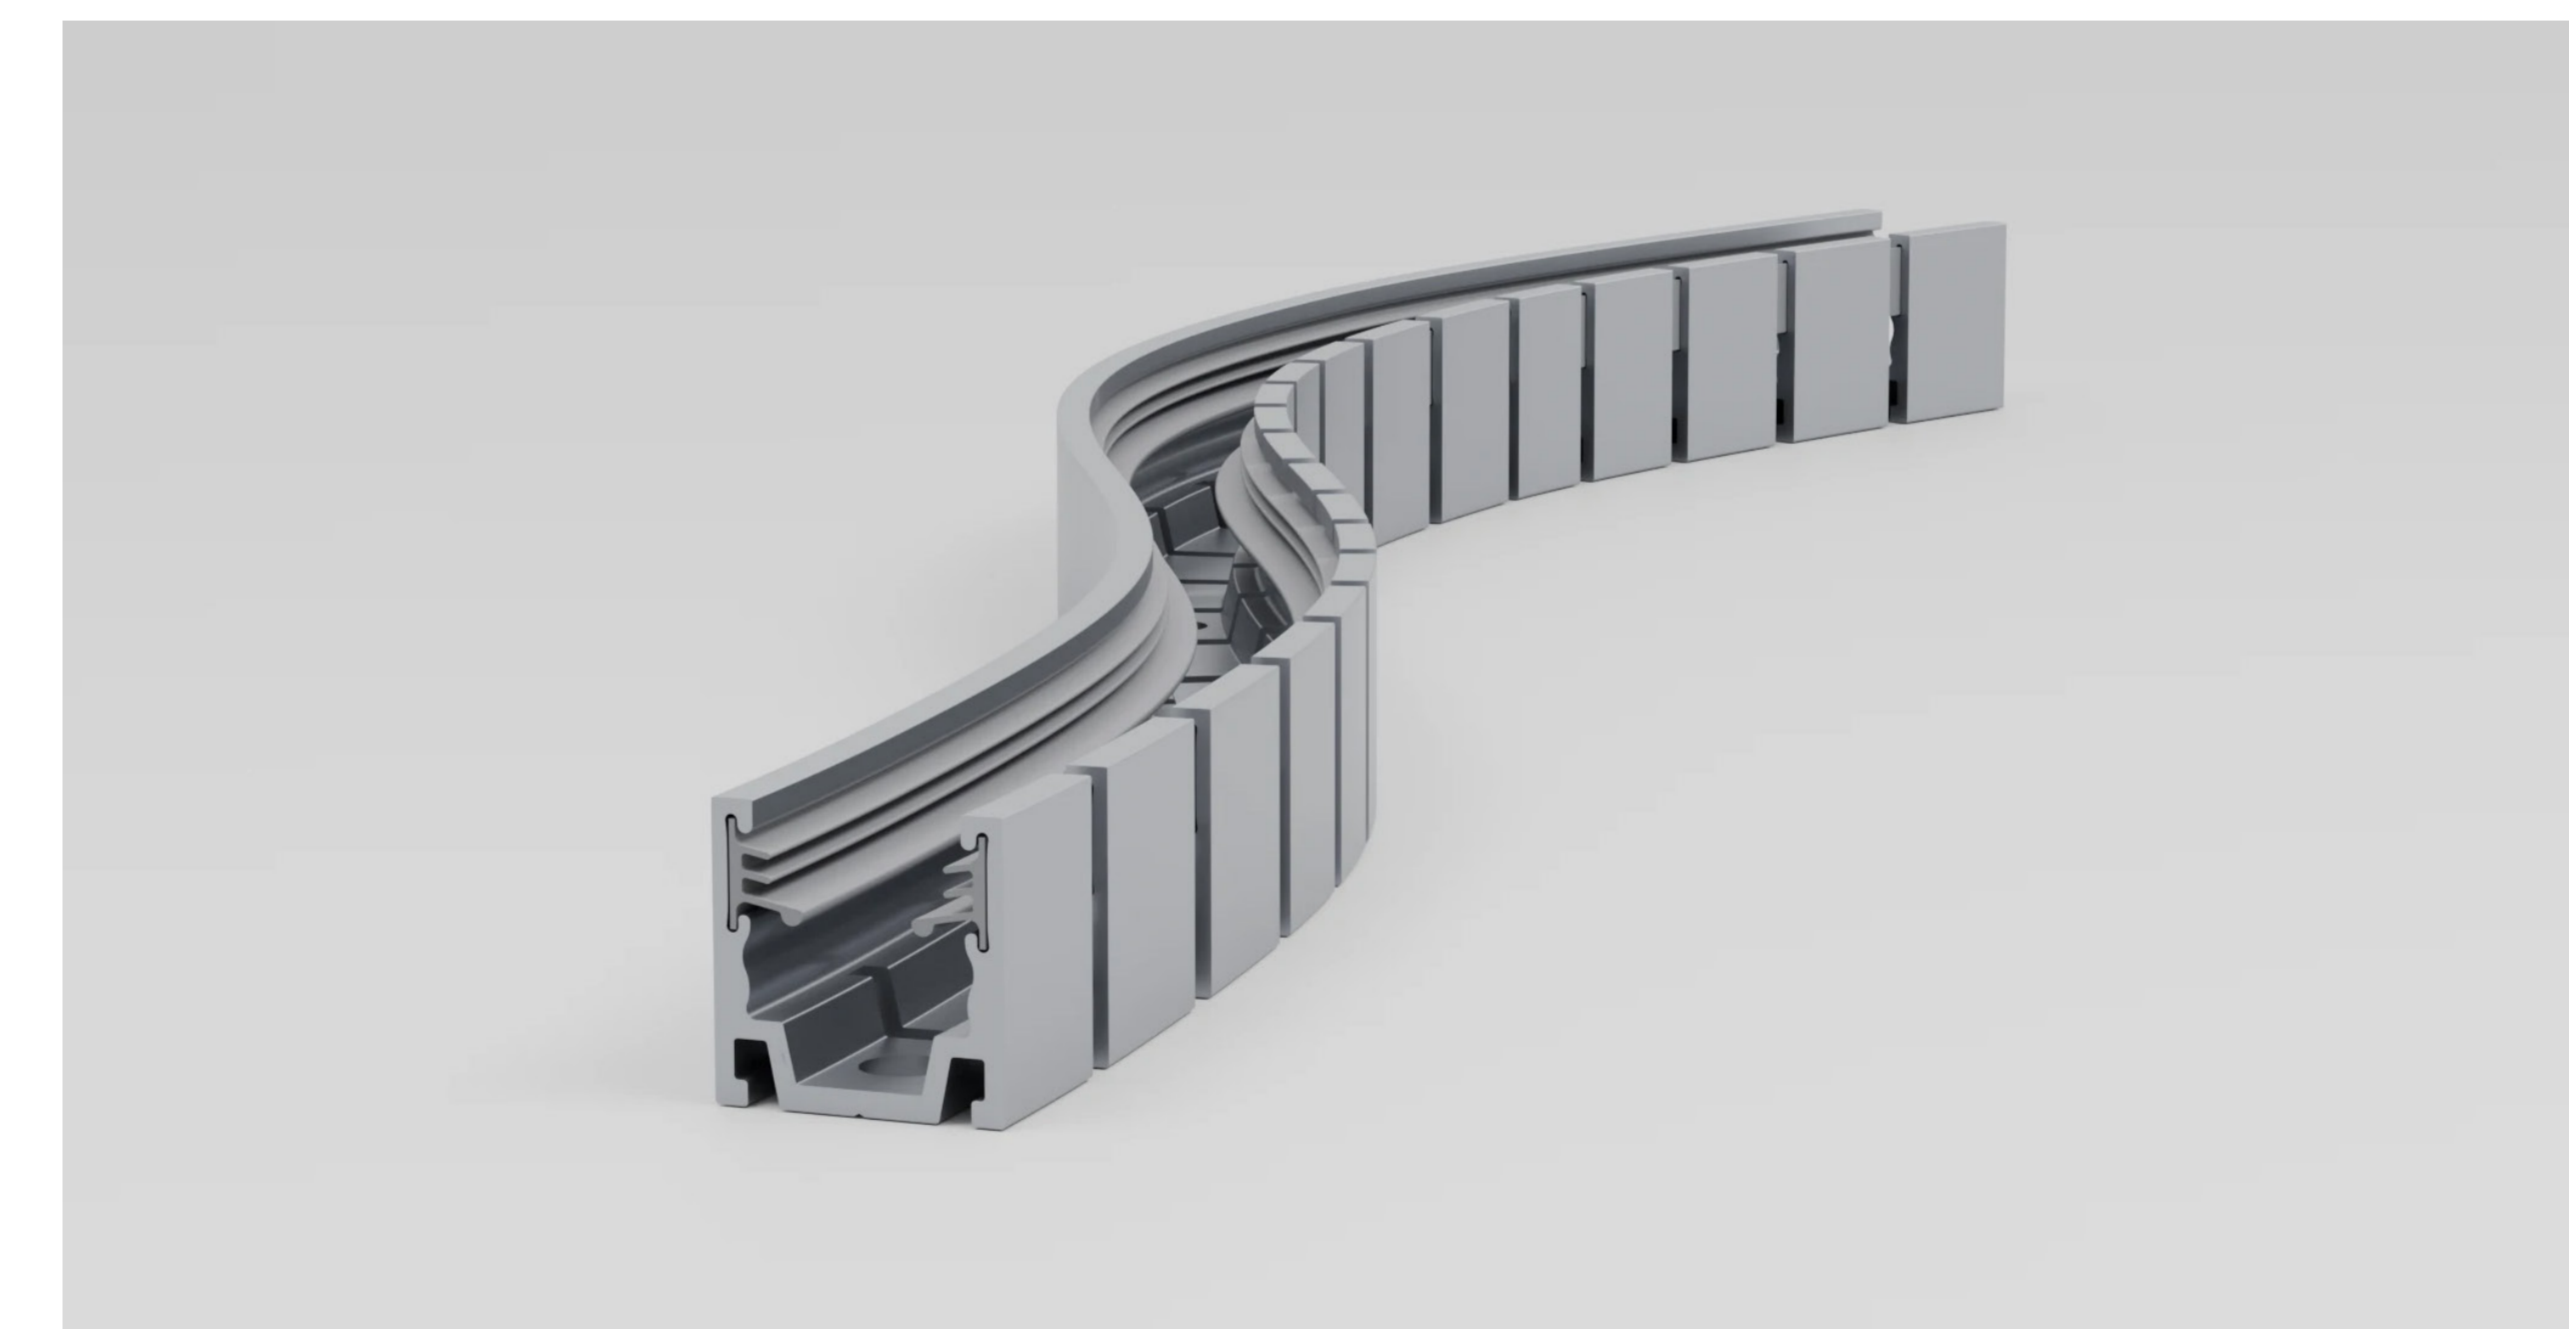

Ultimo Neon 10 Flexible Grip Profile