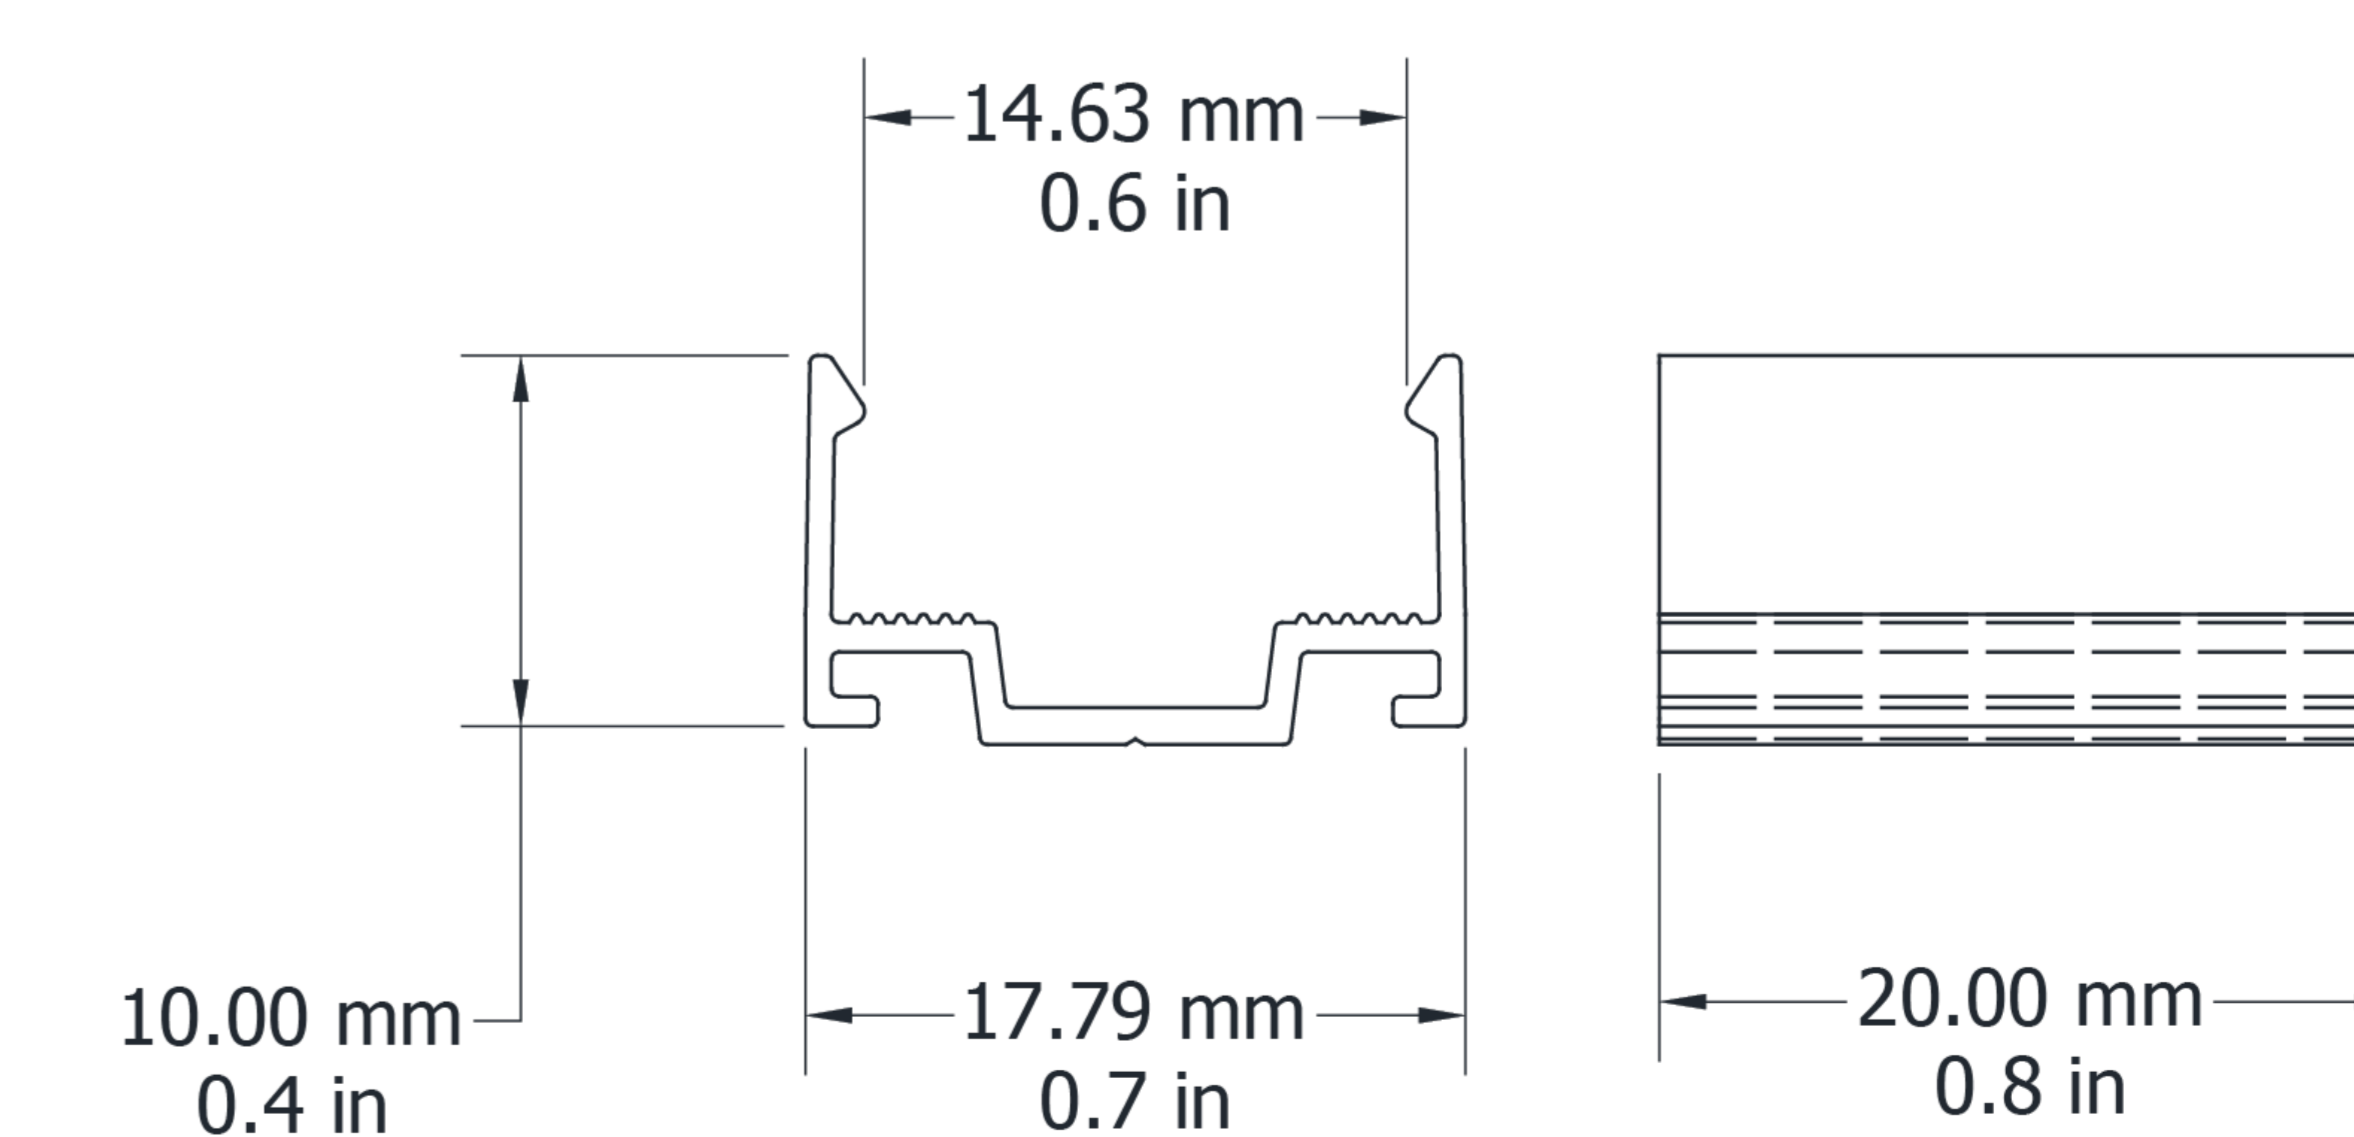

AN16SC2024

Aqua Neon 16 Standard Clip

Electrical Output & Data

Dimensions	20mm x 23.5mm 0.78in x 0.92in
Length	35mm / 1.37in
Material Colour	Clear
Material	Plastic

Technical Drawing

UN22TVRGC2727

Ultimo Neon 22 TV Recessed Grip