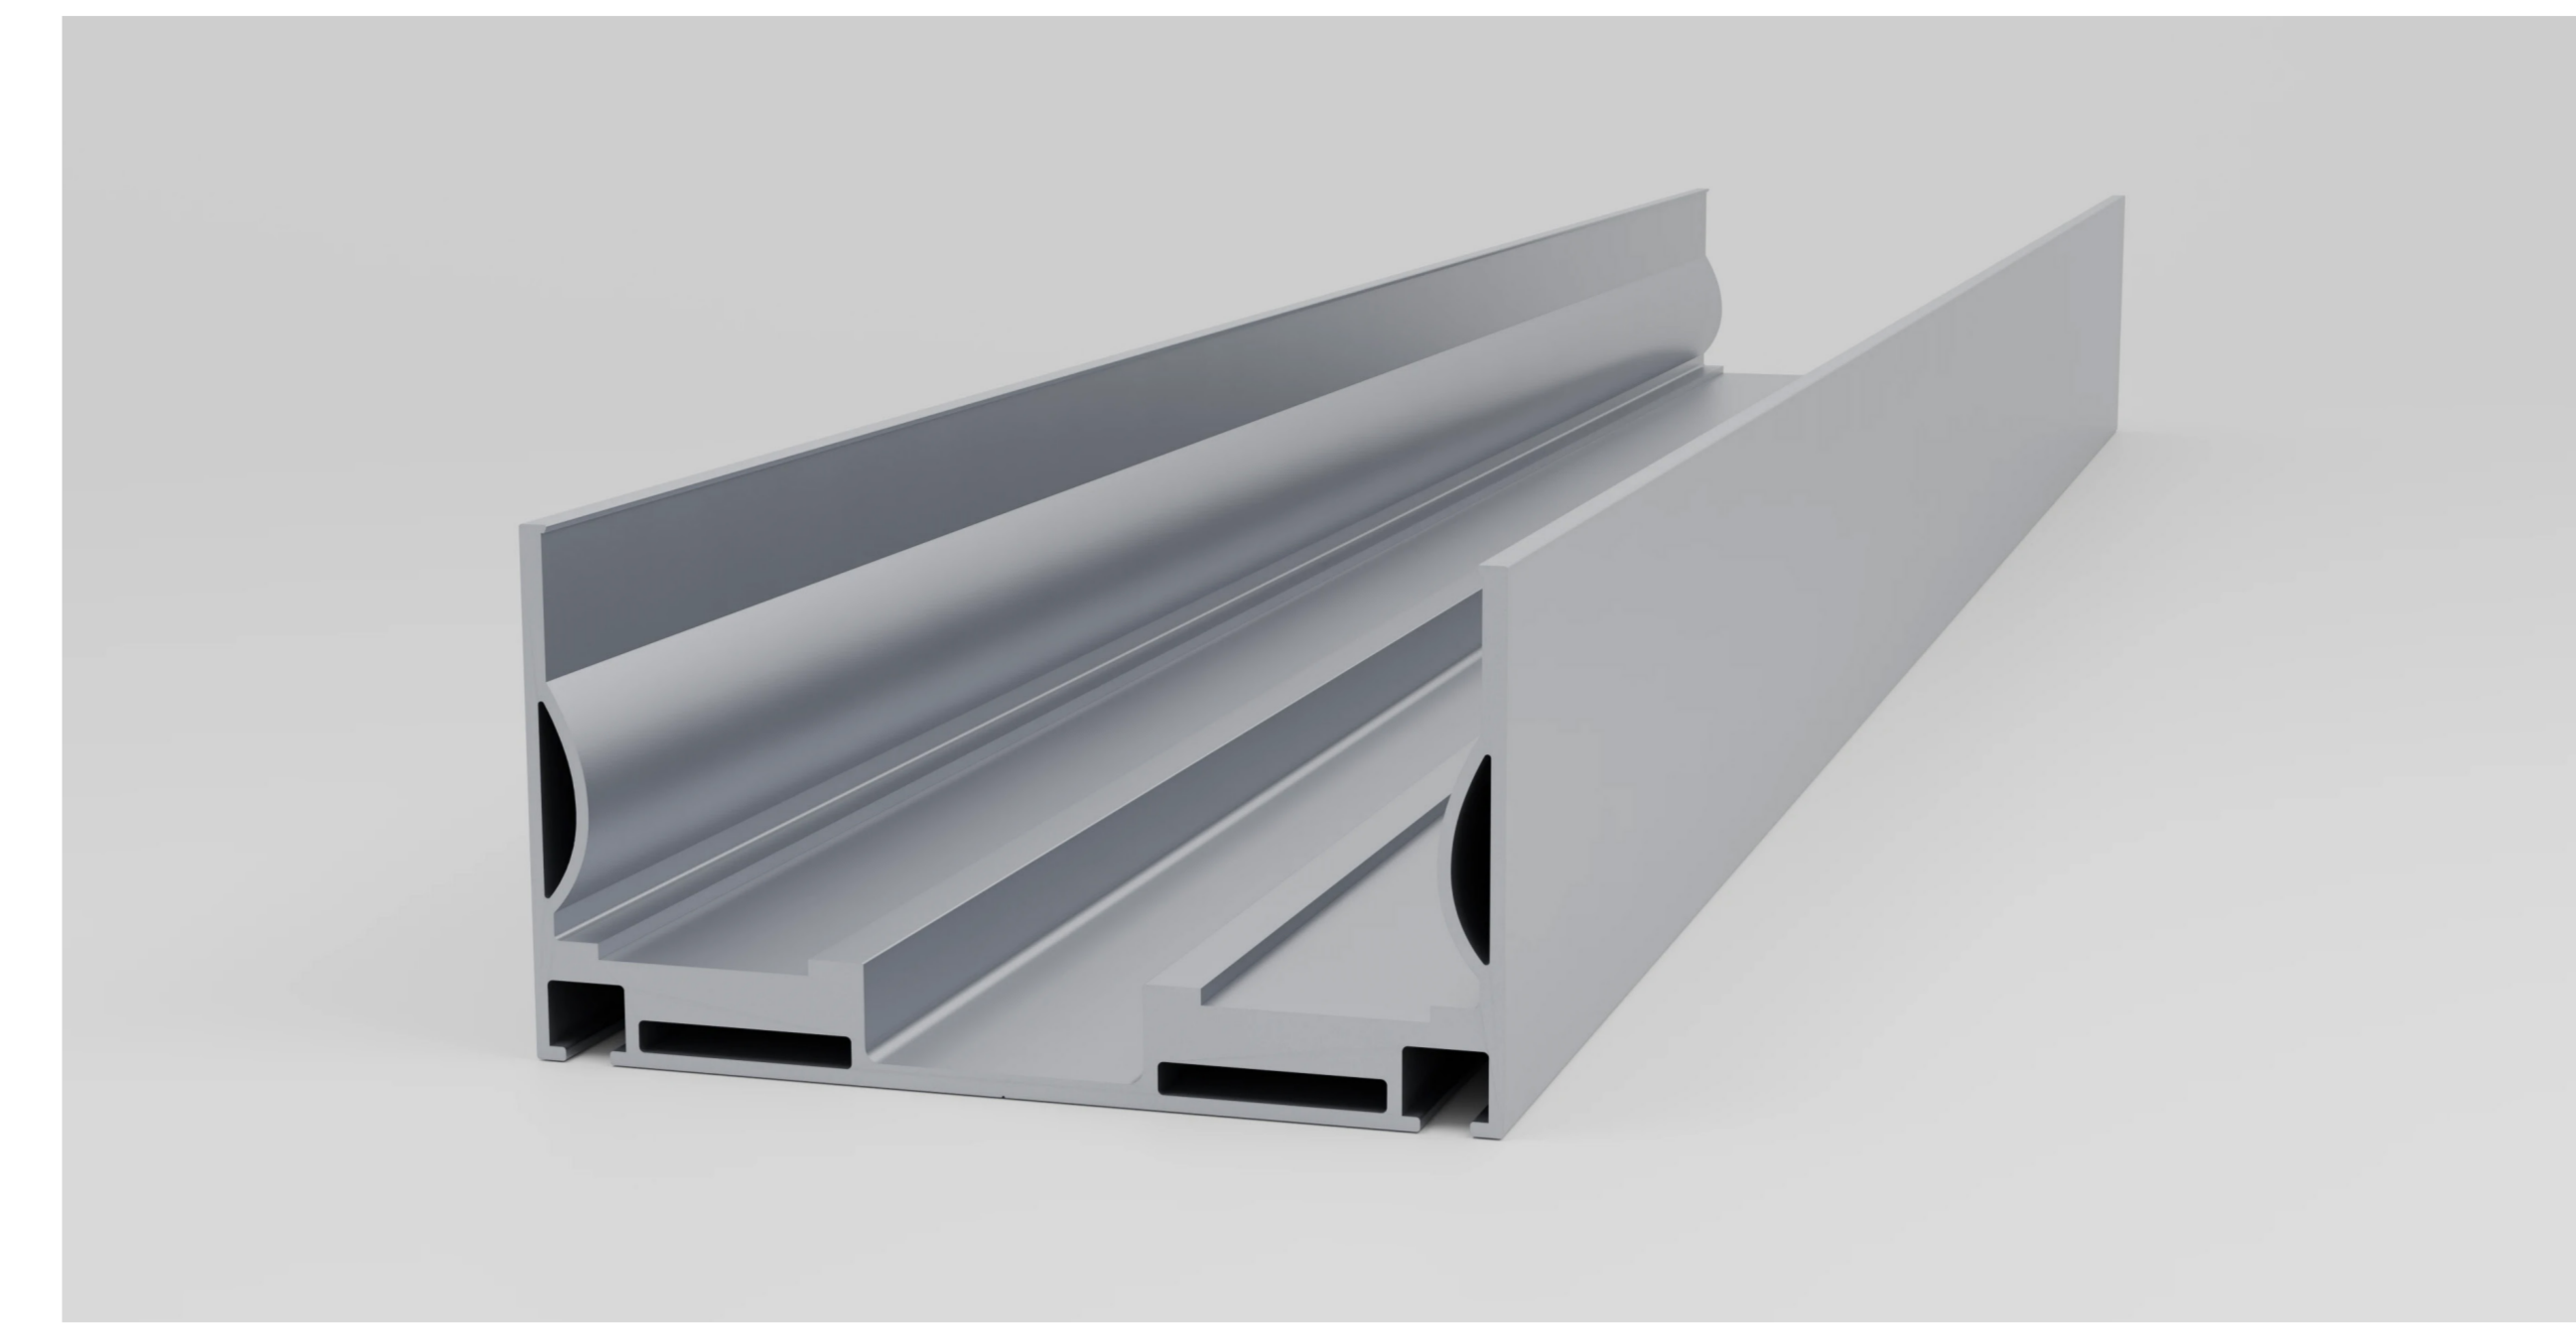

Ultimo Neon 80 Standard Profile