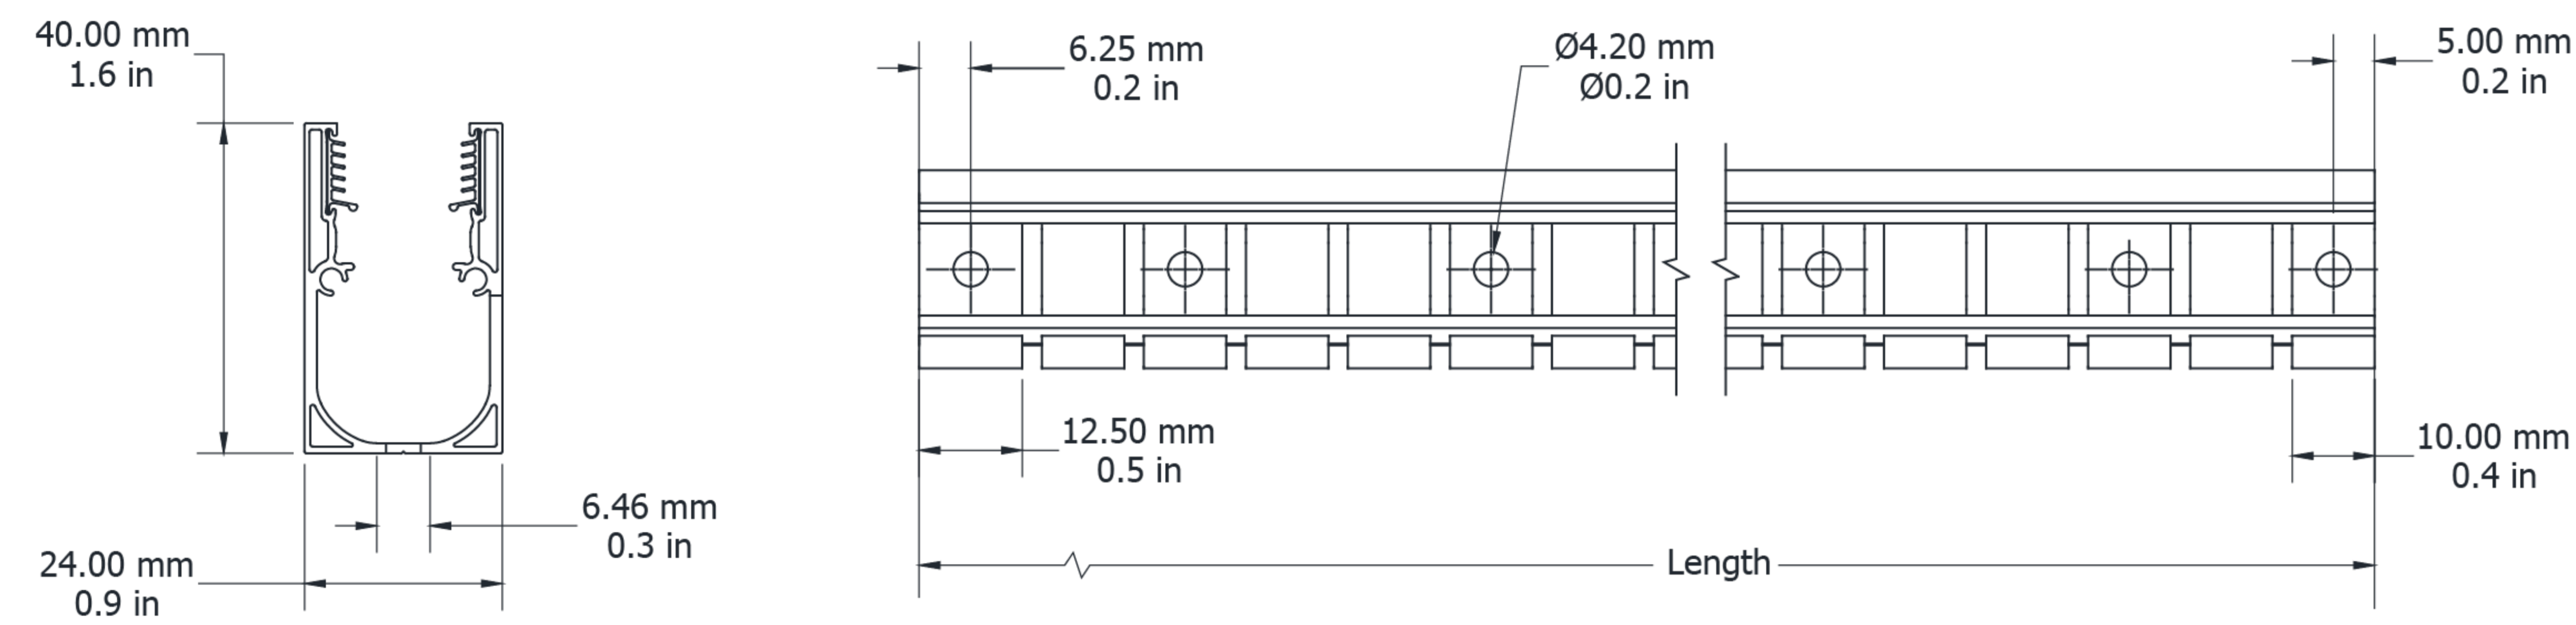

Technical Drawing