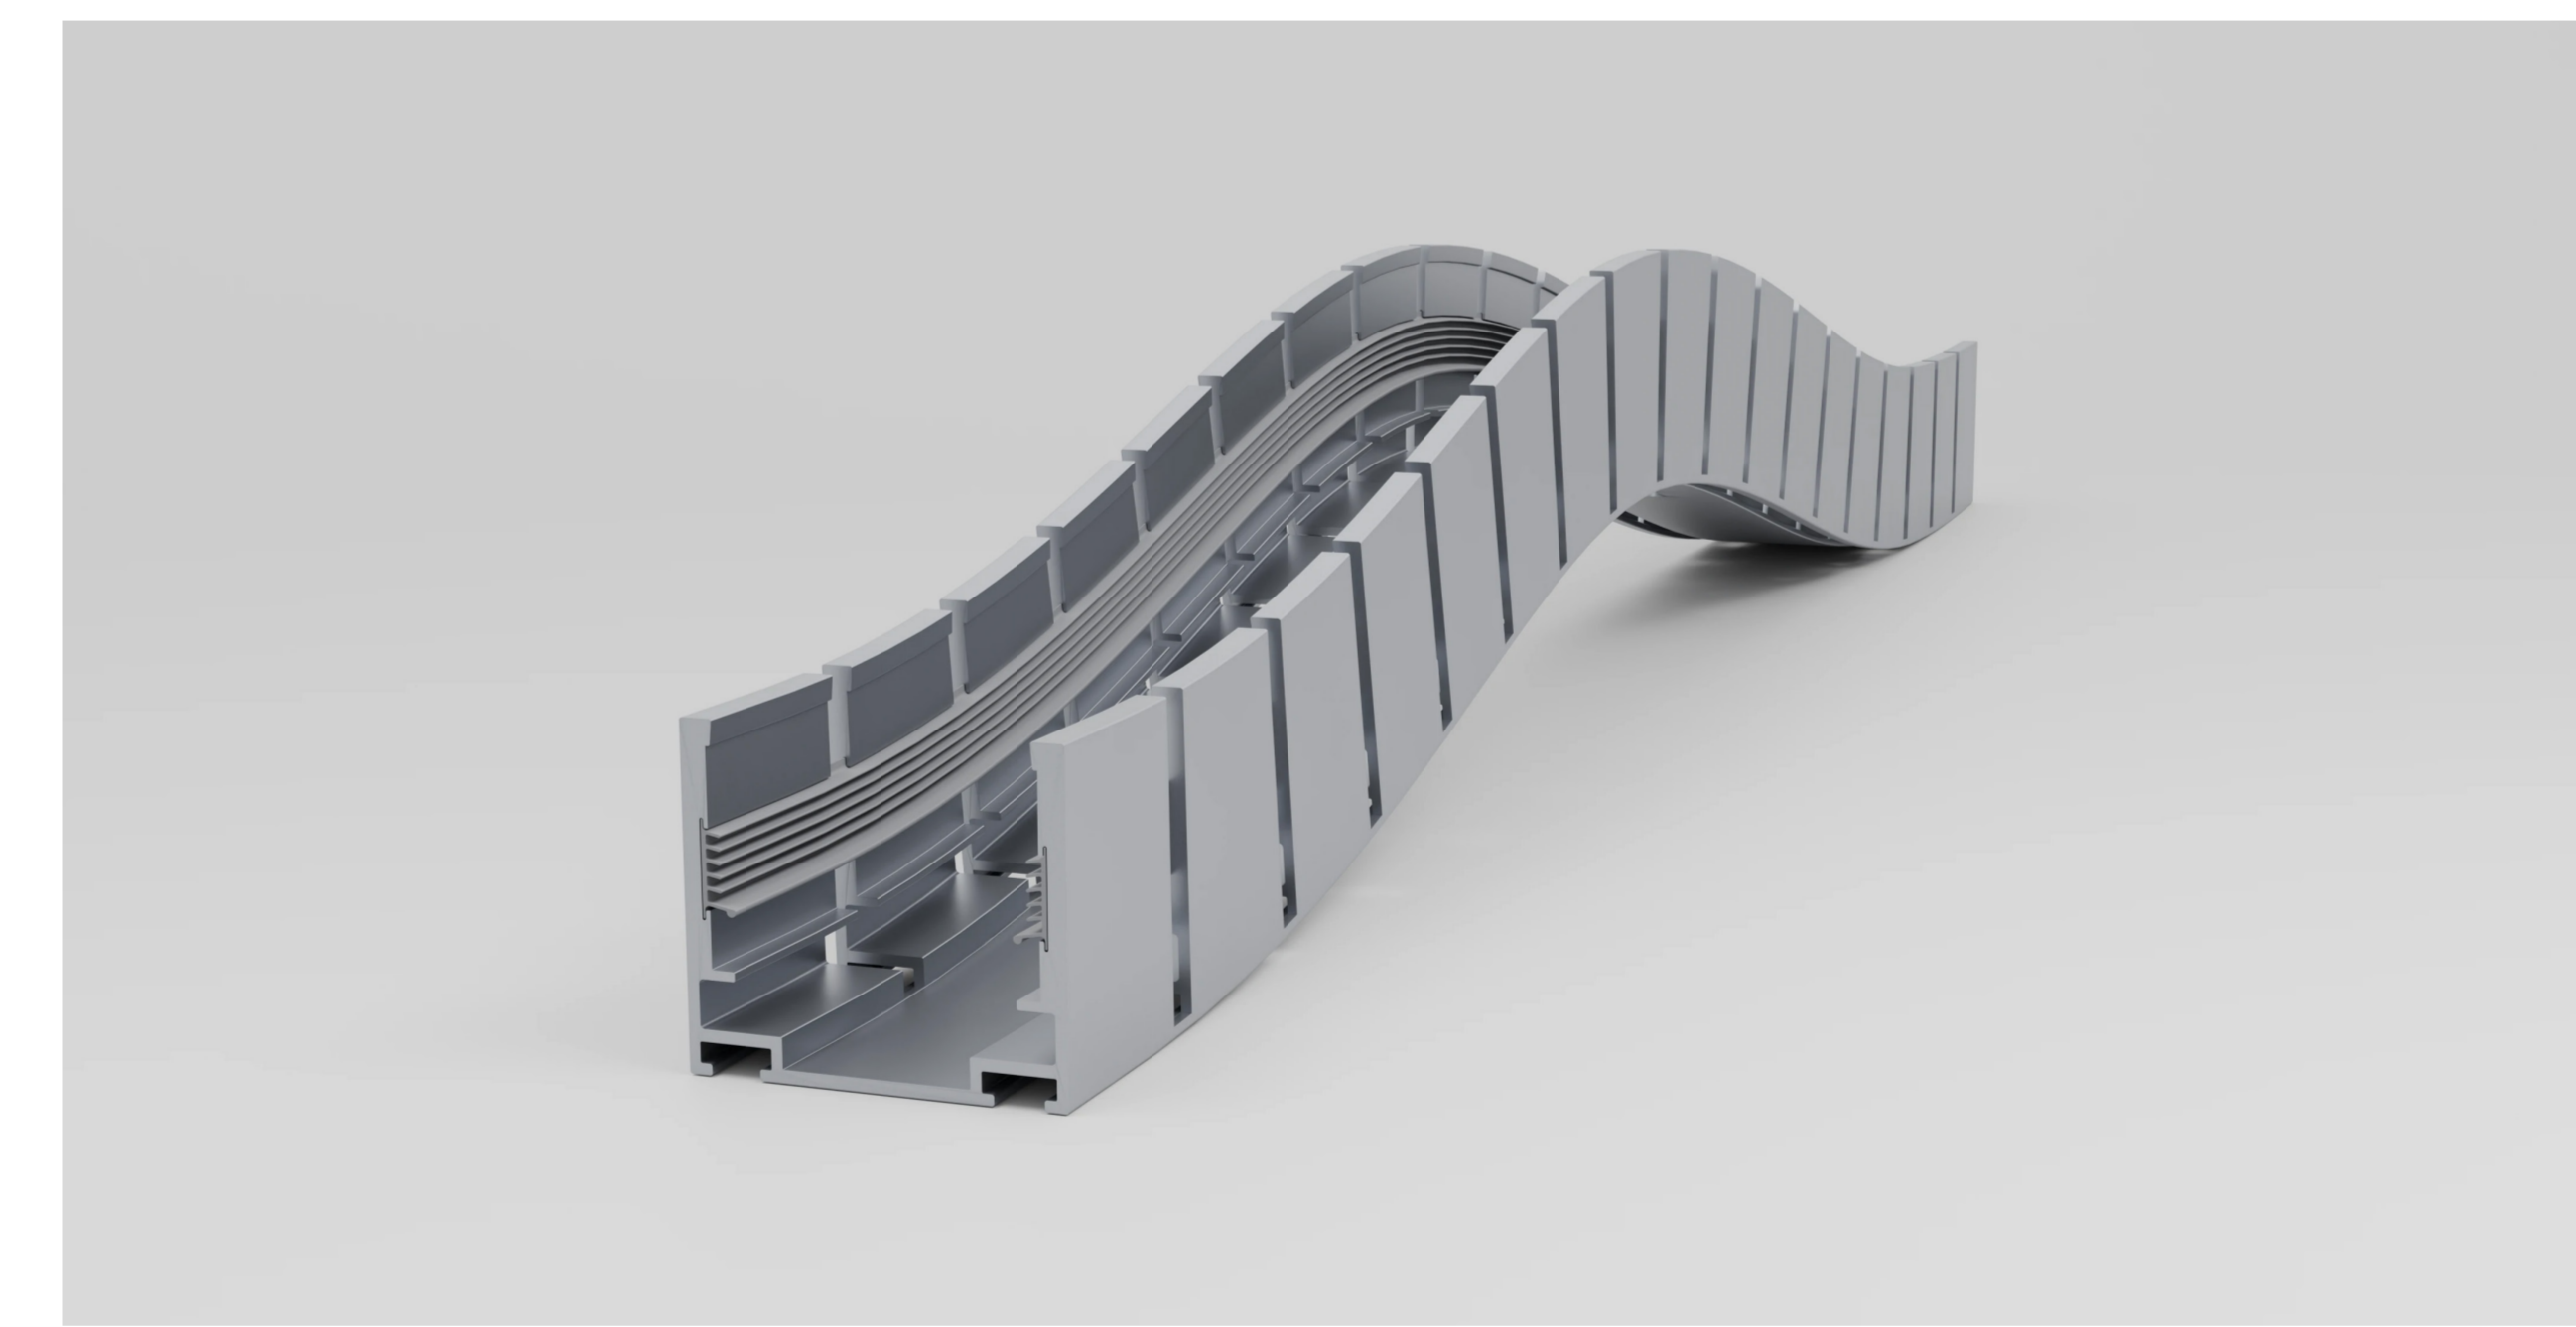

Technical Drawing

ON353DFGPTV41361000

Optico Neon 35 Flexible Grip TV Profile

Electrical Output & Data

Dimensions	41mm x 36mm 1.61in x 1.41in
Length	1000mm / 39.3in
Material Colour	Grey
Material	Aluminium