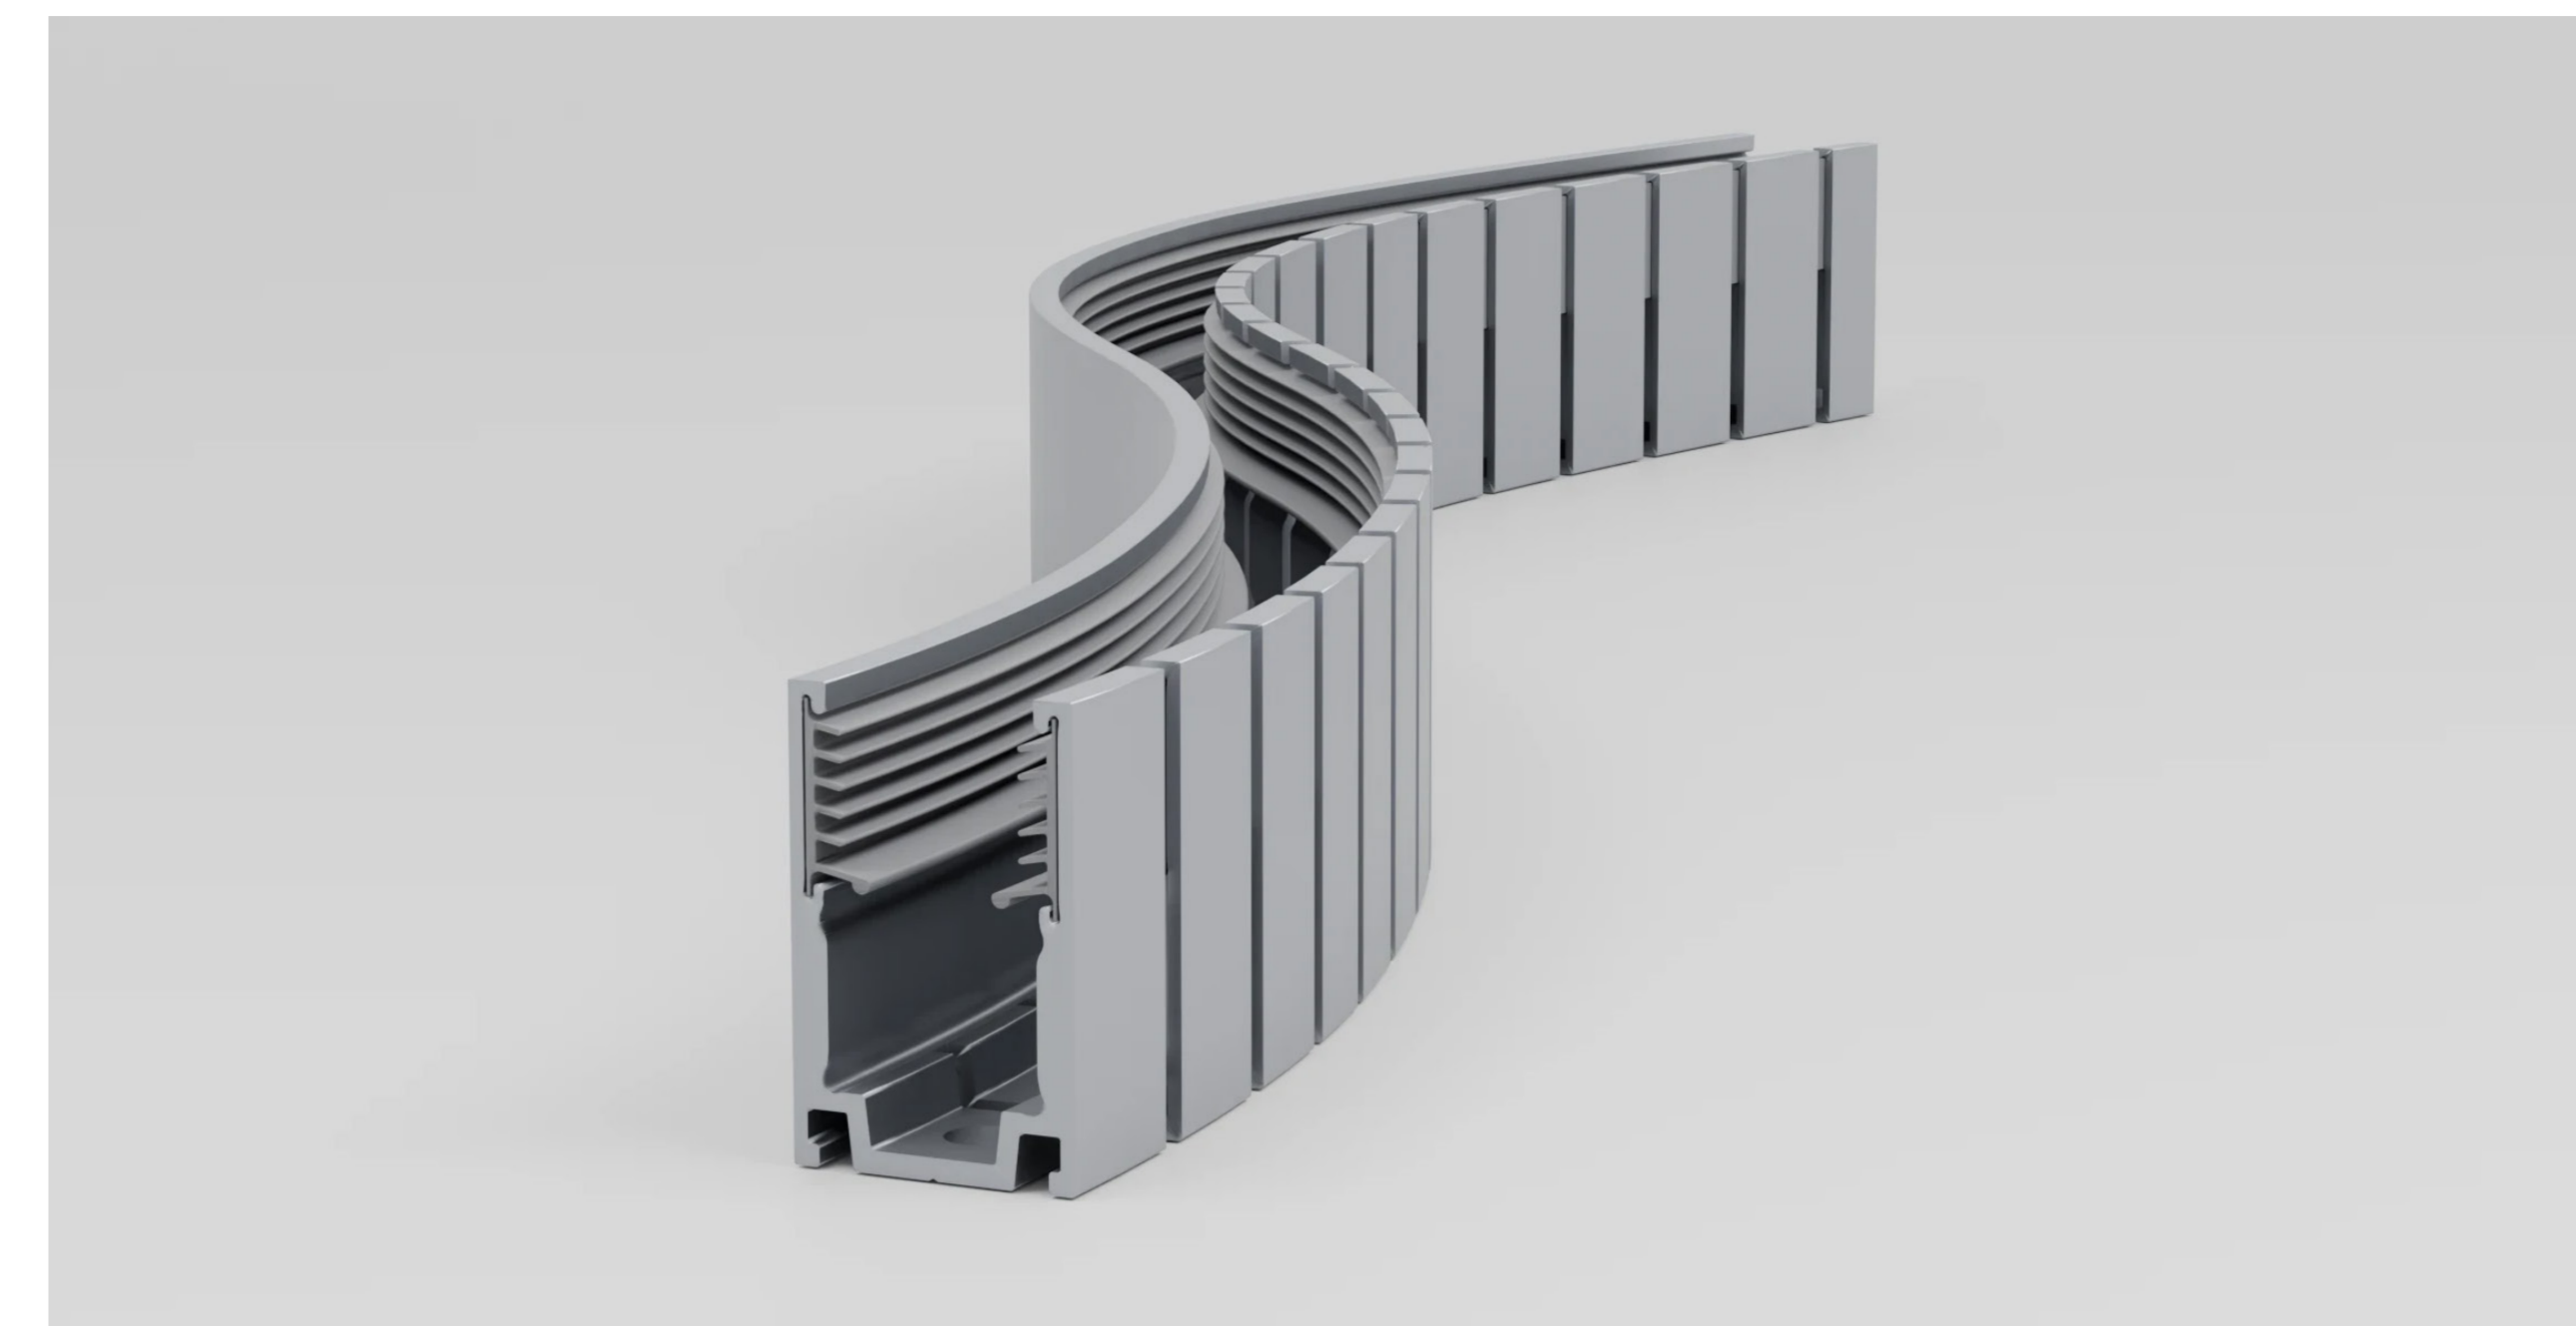

Ultimo Neon Maxi Flexible Grip Profile

Electrical Output & Data

Dimensions	15.91mm x 24.8mm / 0.62in x 0.97in
Length	500 | 1000 | 2000mm / 19.6 | 39.3 | 78.7in
Material Colour	Grey
Material	Aluminium and Silicone

Technical Drawing