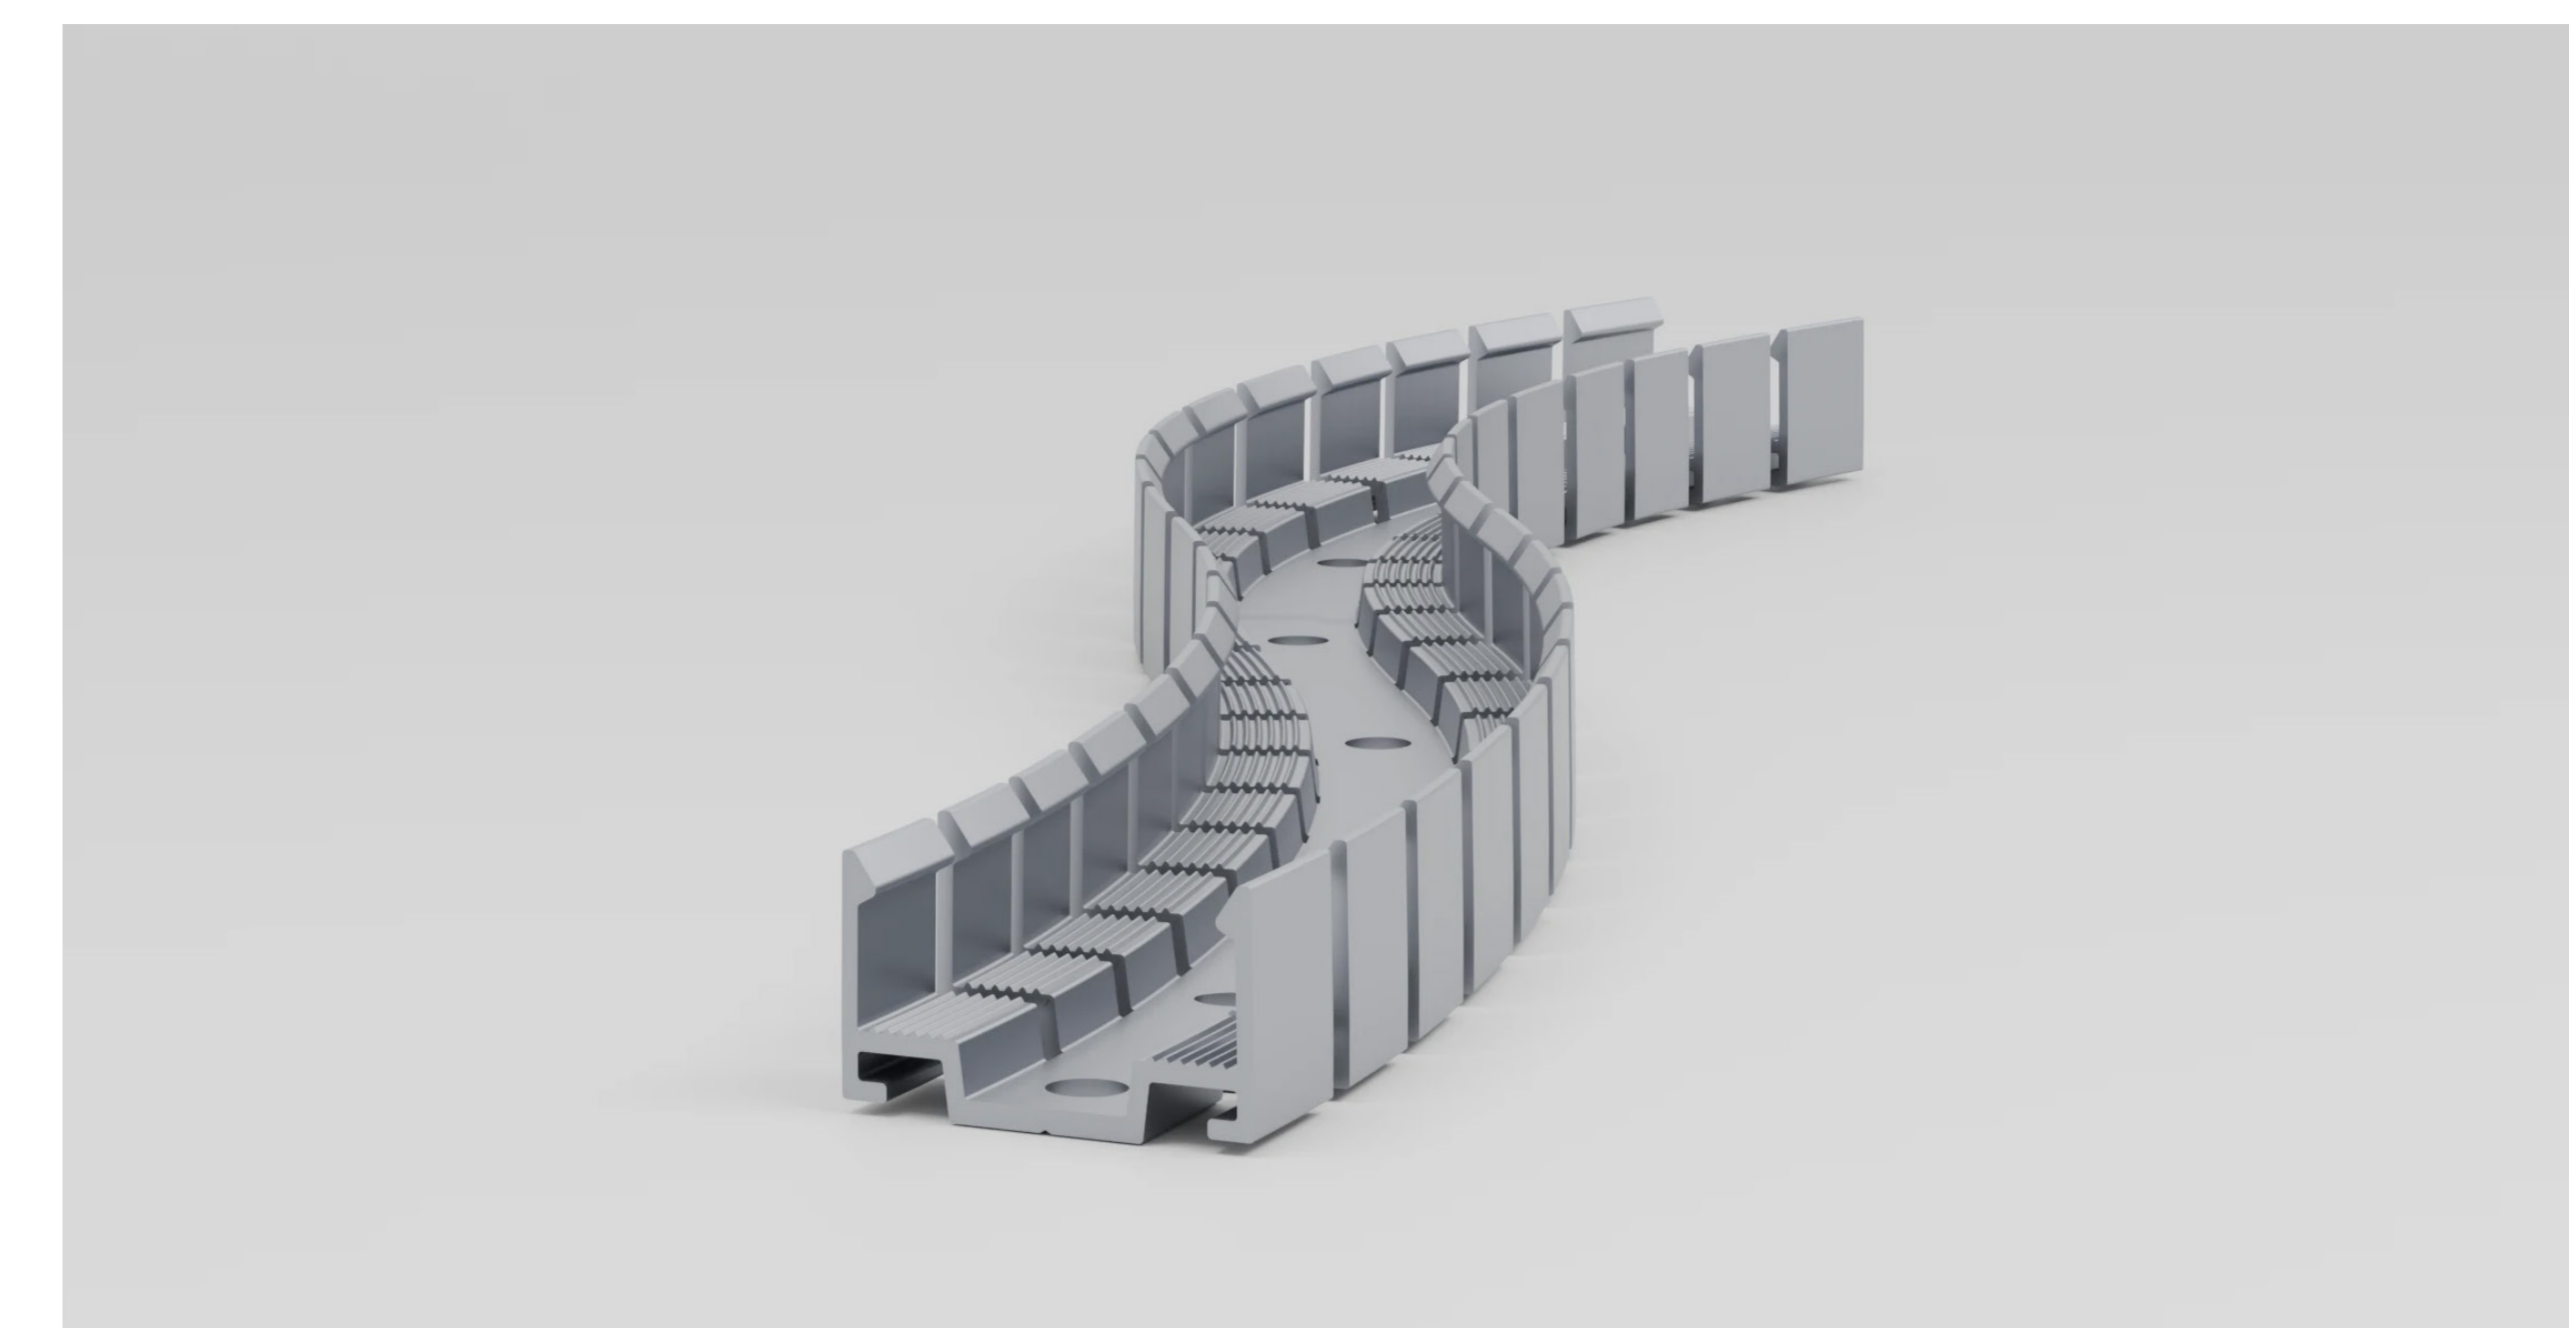

Ultimo Neon 16 Tri View Flexible Profile

Electrical Output & Data

Dimensions	17.8mm x 10.5mm | 0.70in x 0.41in
Length	1000mm / 39.3in
Material Colour	Grey
Material	Aluminium

Technical Drawing