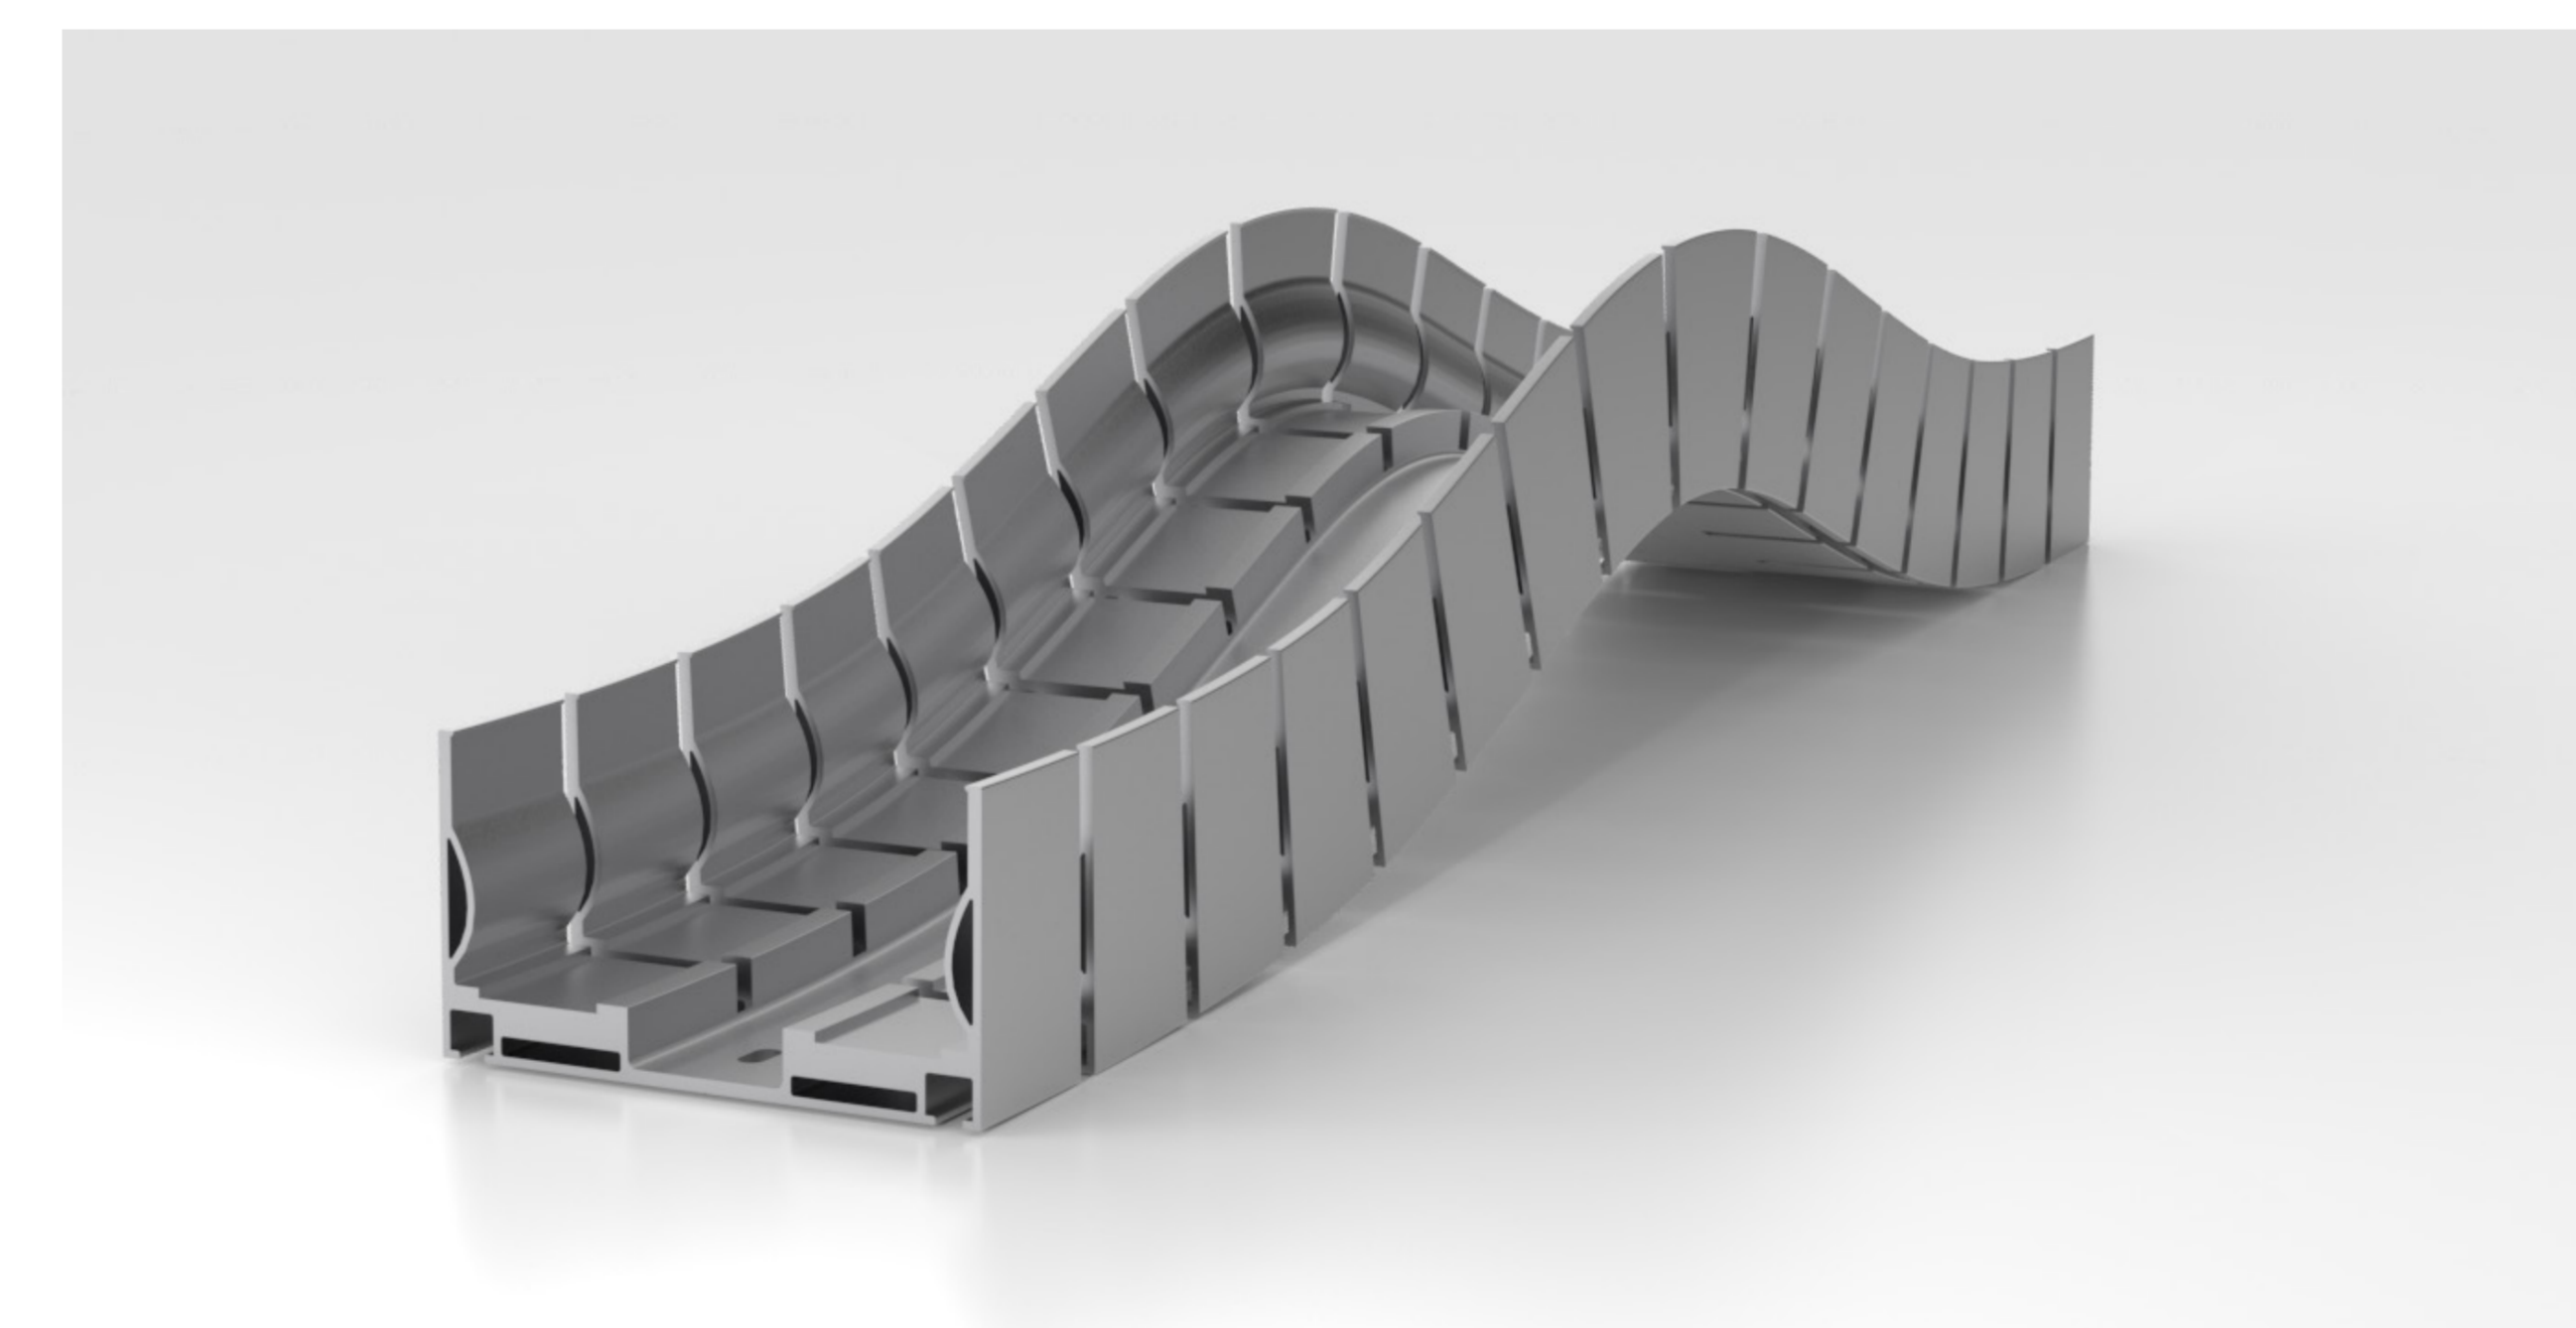

Technical Drawing

UN80TVFGP84461010 / UN80TVFGP84462010

Ultimo Neon 80 TV Flexible Grip Profile

Electrical Output & Data

Dimensions	84mm x 45.6mm 0.61in x 1.79in
Length	1010 2010mm / 39.7 79in
Material Colour	Grey
Material	Aluminium