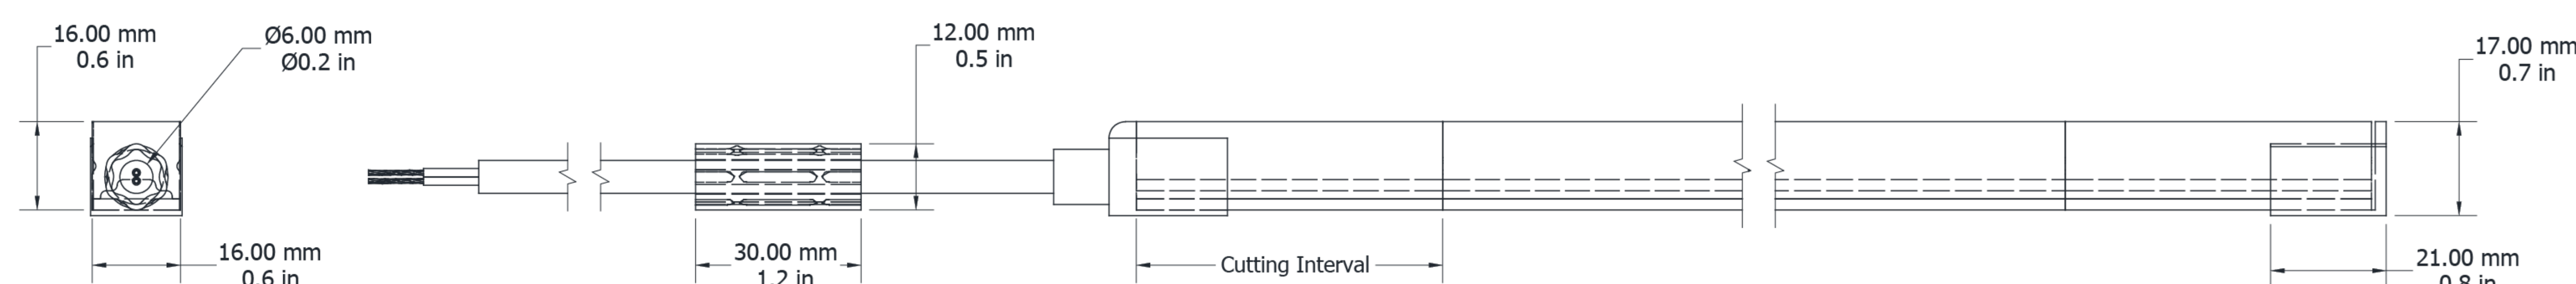

Technical Specifications

Product Range	CRI Value	Colour/ CCT	Power Consumption	Lumen Output	Product Code
Ultimo Neon 16 Tri View TV	CRI 80	2200K ●●	12W/m 3.66W/ft	1050lm/m 320.02lm/ft	UN16TTV2212
Ultimo Neon 16 Tri View TV	CRI 80	2700K ●●	12W/m 3.66W/ft	1100lm/m 335.26lm/ft	UN16TTV2712
Ultimo Neon 16 Tri View TV	CRI 80	RGBW 2700K ●●	15W/m 4.57W/ft	300lm/m 91.44lm/ft	UN16TTVRW2715
Ultimo Neon 16 Tri View TV	CRI 80	RGBW Pixel 2700K ●●	22W/m 6.71W/ft	1534lm/m 467.54lm/ft	UN16TTVRW27P1222
Ultimo Neon 16 Tri View TV	CRI 80	3000K ●●	12W/m 3.66W/ft	1100lm/m 335.26lm/ft	UN16TTV3012
Ultimo Neon 16 Tri View TV	CRI 80	3000K ●●	12W/m 3.66W/ft	900lm/m 274.31lm/ft	UN16TTV30P1212
Ultimo Neon 16 Tri View TV	CRI 80	3000K ●●	15W/m 4.57W/ft	300lm/m 91.44lm/ft	UN16TTVRW3015
Ultimo Neon 16 Tri View TV	CRI 80	3500K ●●	12W/m 3.66W/ft	1100lm/m 335.26lm/ft	UN16TTV3512
Ultimo Neon 16 Tri View TV	CRI 80	4000K ●●	12W/m 3.66W/ft	1100lm/m 335.26lm/ft	UN16TTV4012
Ultimo Neon 16 Tri View TV	CRI 80	4000K ●●	12W/m 3.66W/ft	900lm/m 274.31lm/ft	UN16TTV40P1212
Ultimo Neon 16 Tri View TV	CRI 80	4000K ●●	15W/m 4.57W/ft	300lm/m 91.44lm/ft	UN16TTVRW4015
Ultimo Neon 16 Tri View TV	CRI 80	RGBW Pixel 4000K ●●	22W/m 6.71W/ft	1560lm/m 475.46lm/ft	UN16TTVRW40P1222
Ultimo Neon 16 Tri View TV	CRI 80	5700K ●●	12W/m 3.66W/ft	1100lm/m 335.26lm/ft	UN16TTV5712
Ultimo Neon 16 Tri View TV	CRI 80	5700K ●●	12W/m 3.66W/ft	900lm/m 274.31lm/ft	UN16TTV57P1212
Ultimo Neon 16 Tri View TV	CRI 80	2200K-5700K ●●	12W/m 3.66W/ft	400lm/m 121.91lm/ft	UN16TTV225712
Ultimo Neon 16 Tri View TV	-	RGB ●●	12W/m 3.66W/ft	545lm/m 166.11lm/ft	UN16TTVRGB12
Ultimo Neon 16 Tri View TV	-	RGB Pixel ●●	16.5W/m 5.03W/ft	976lm/m 297.47lm/ft	UN16TTVRGBP1216