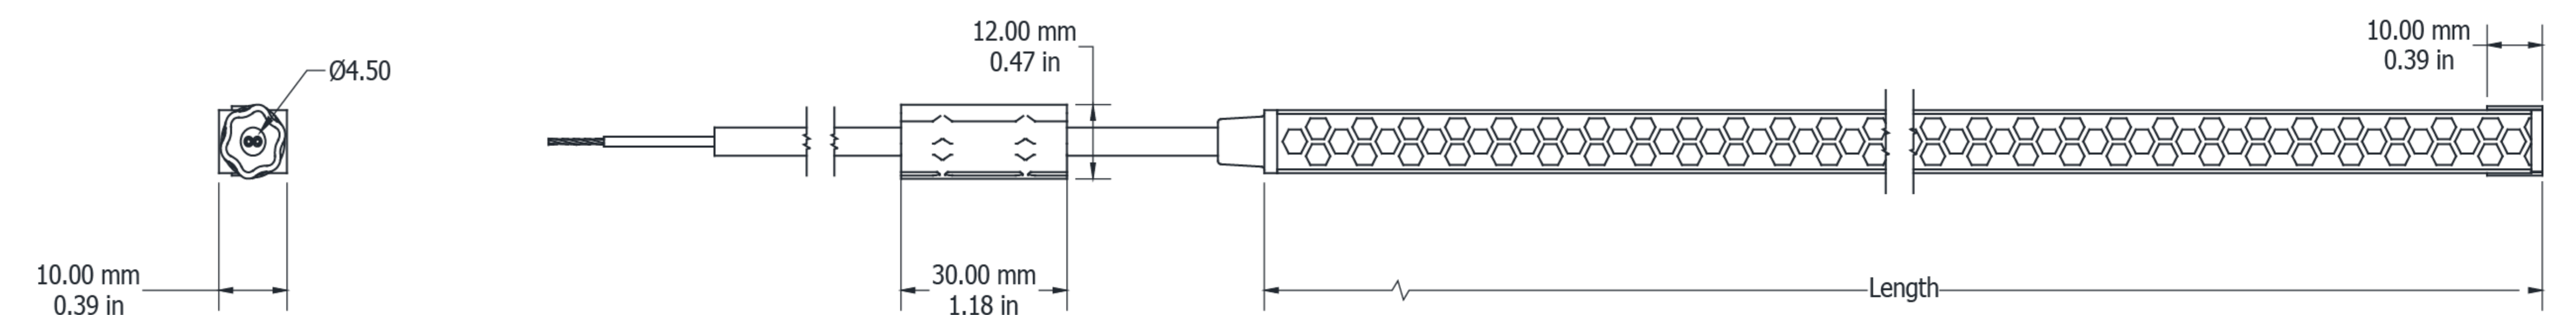

Technical Drawing