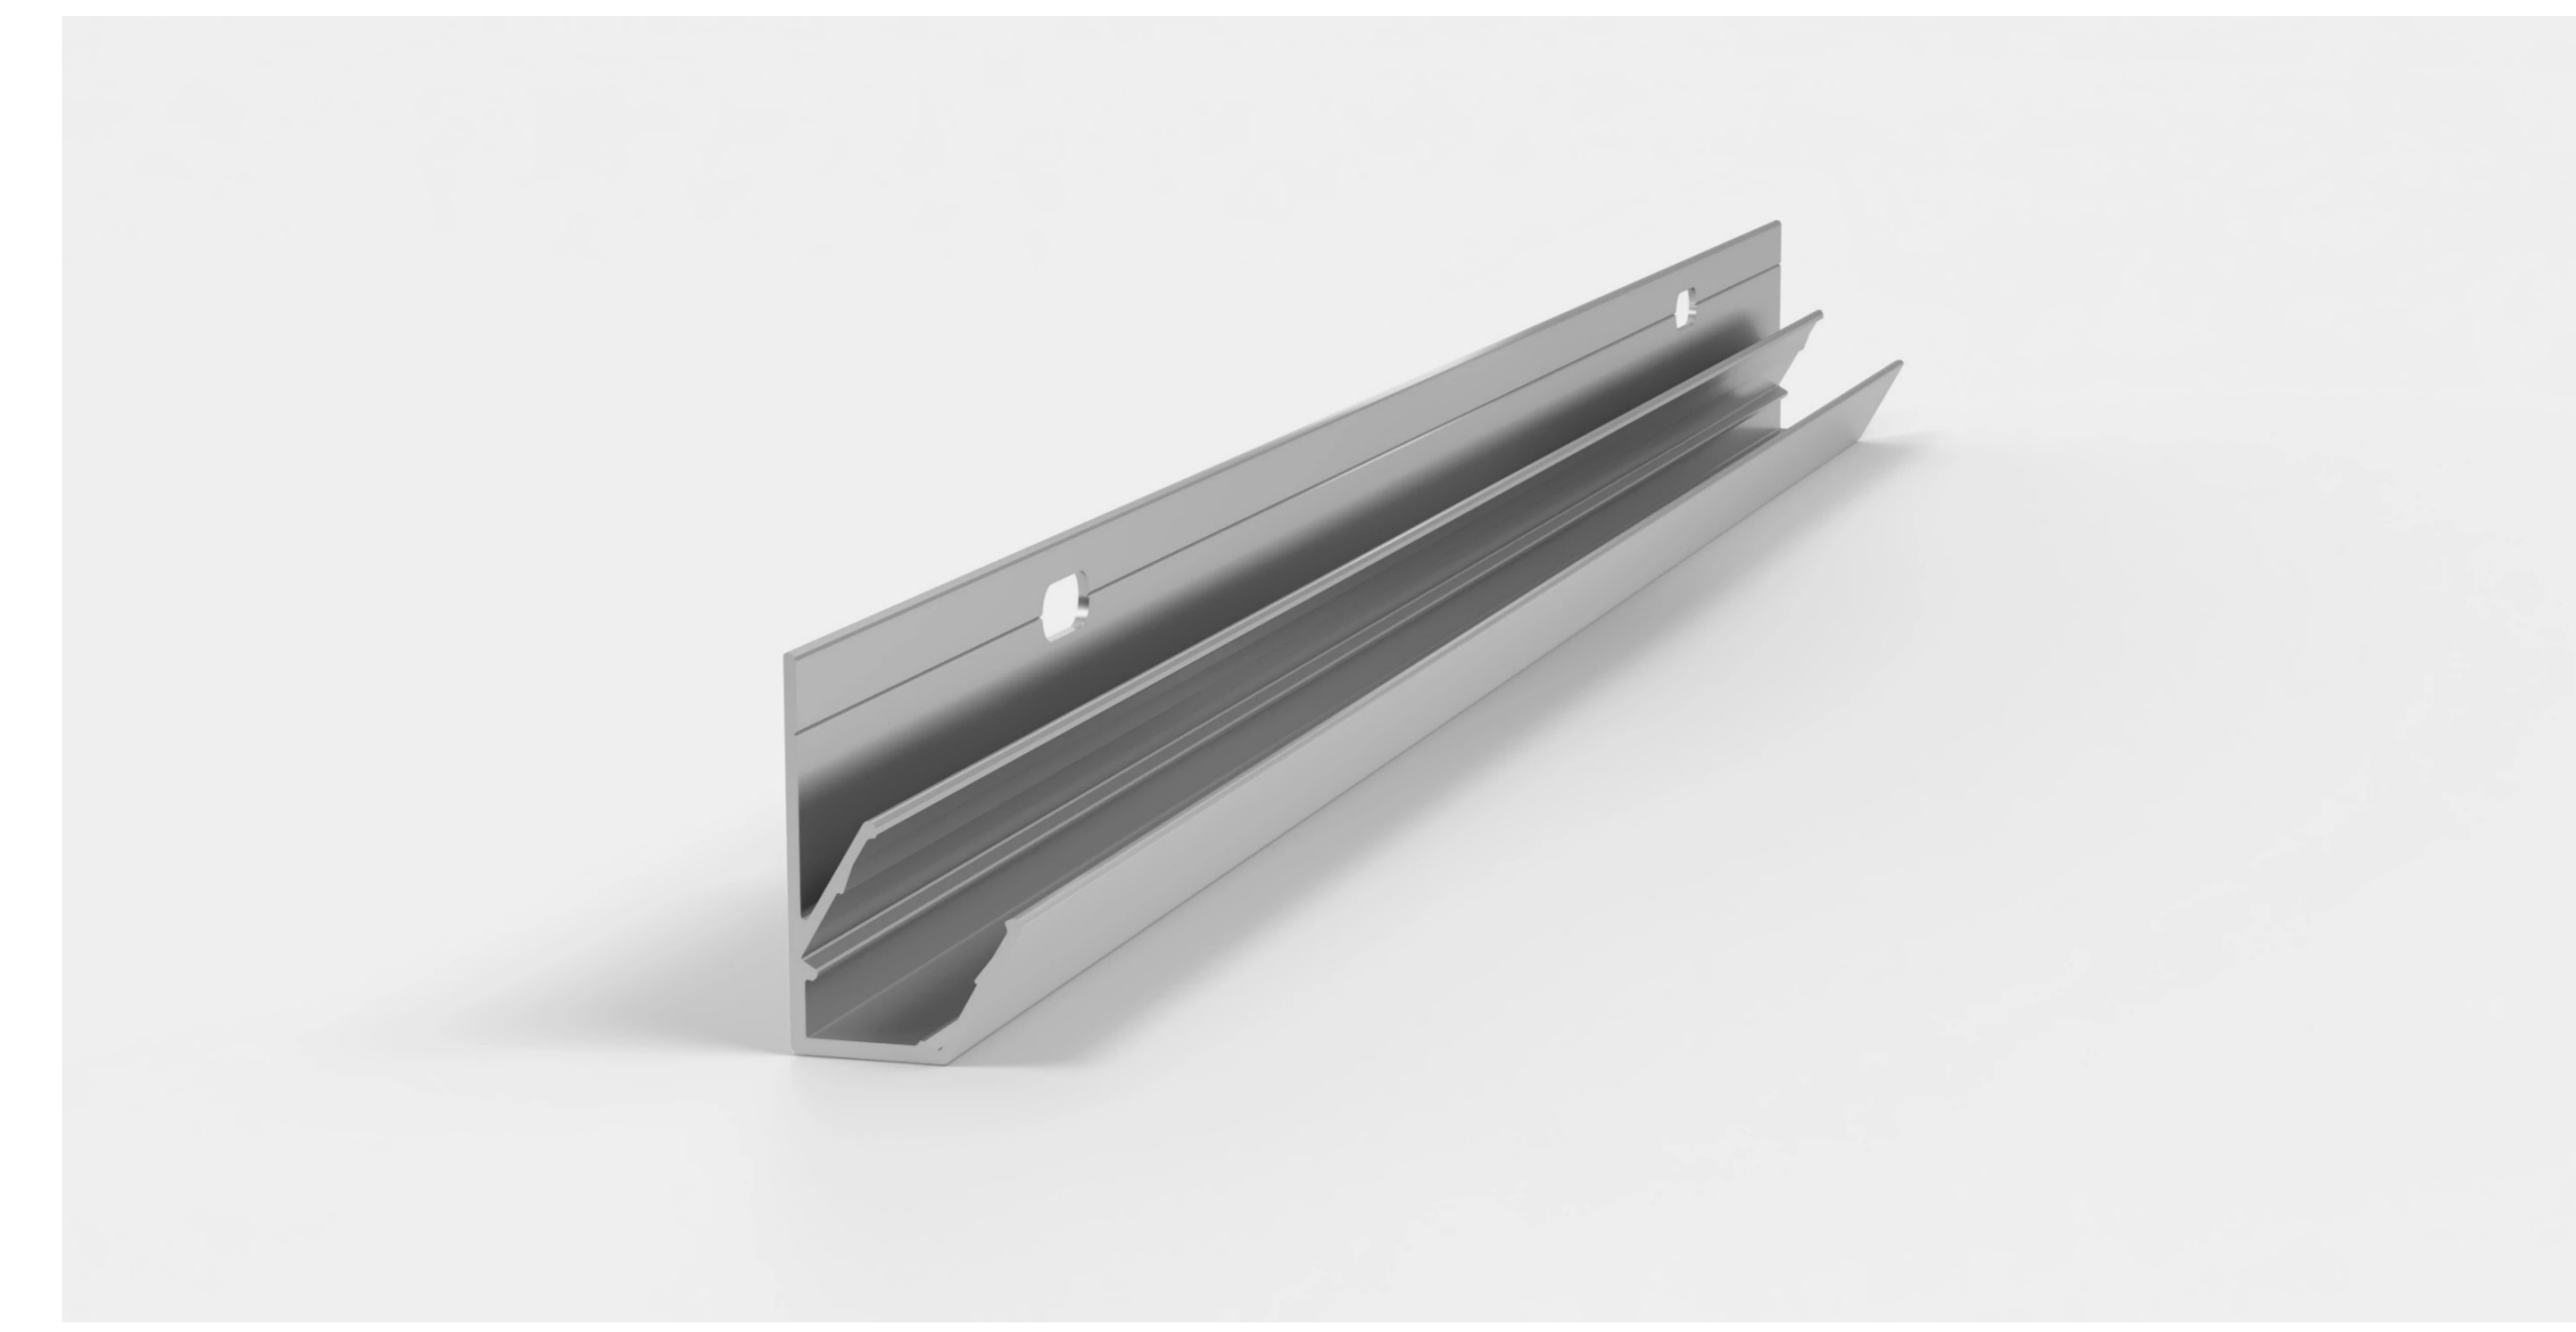

Ultimo Neon 10 30° Mounting Profile Grey