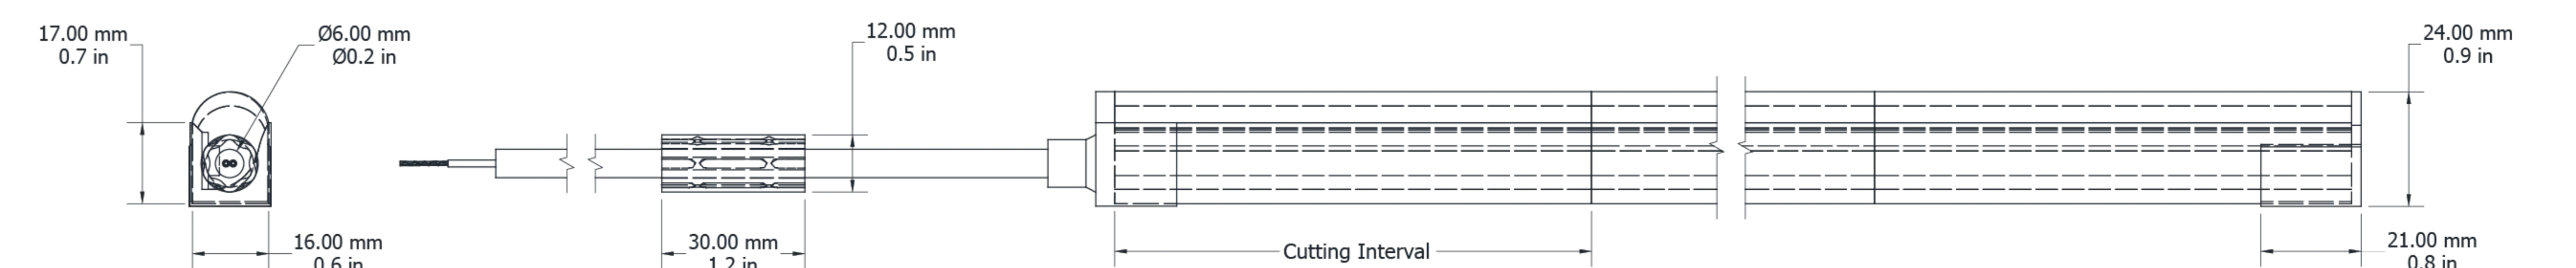

Technical Drawing