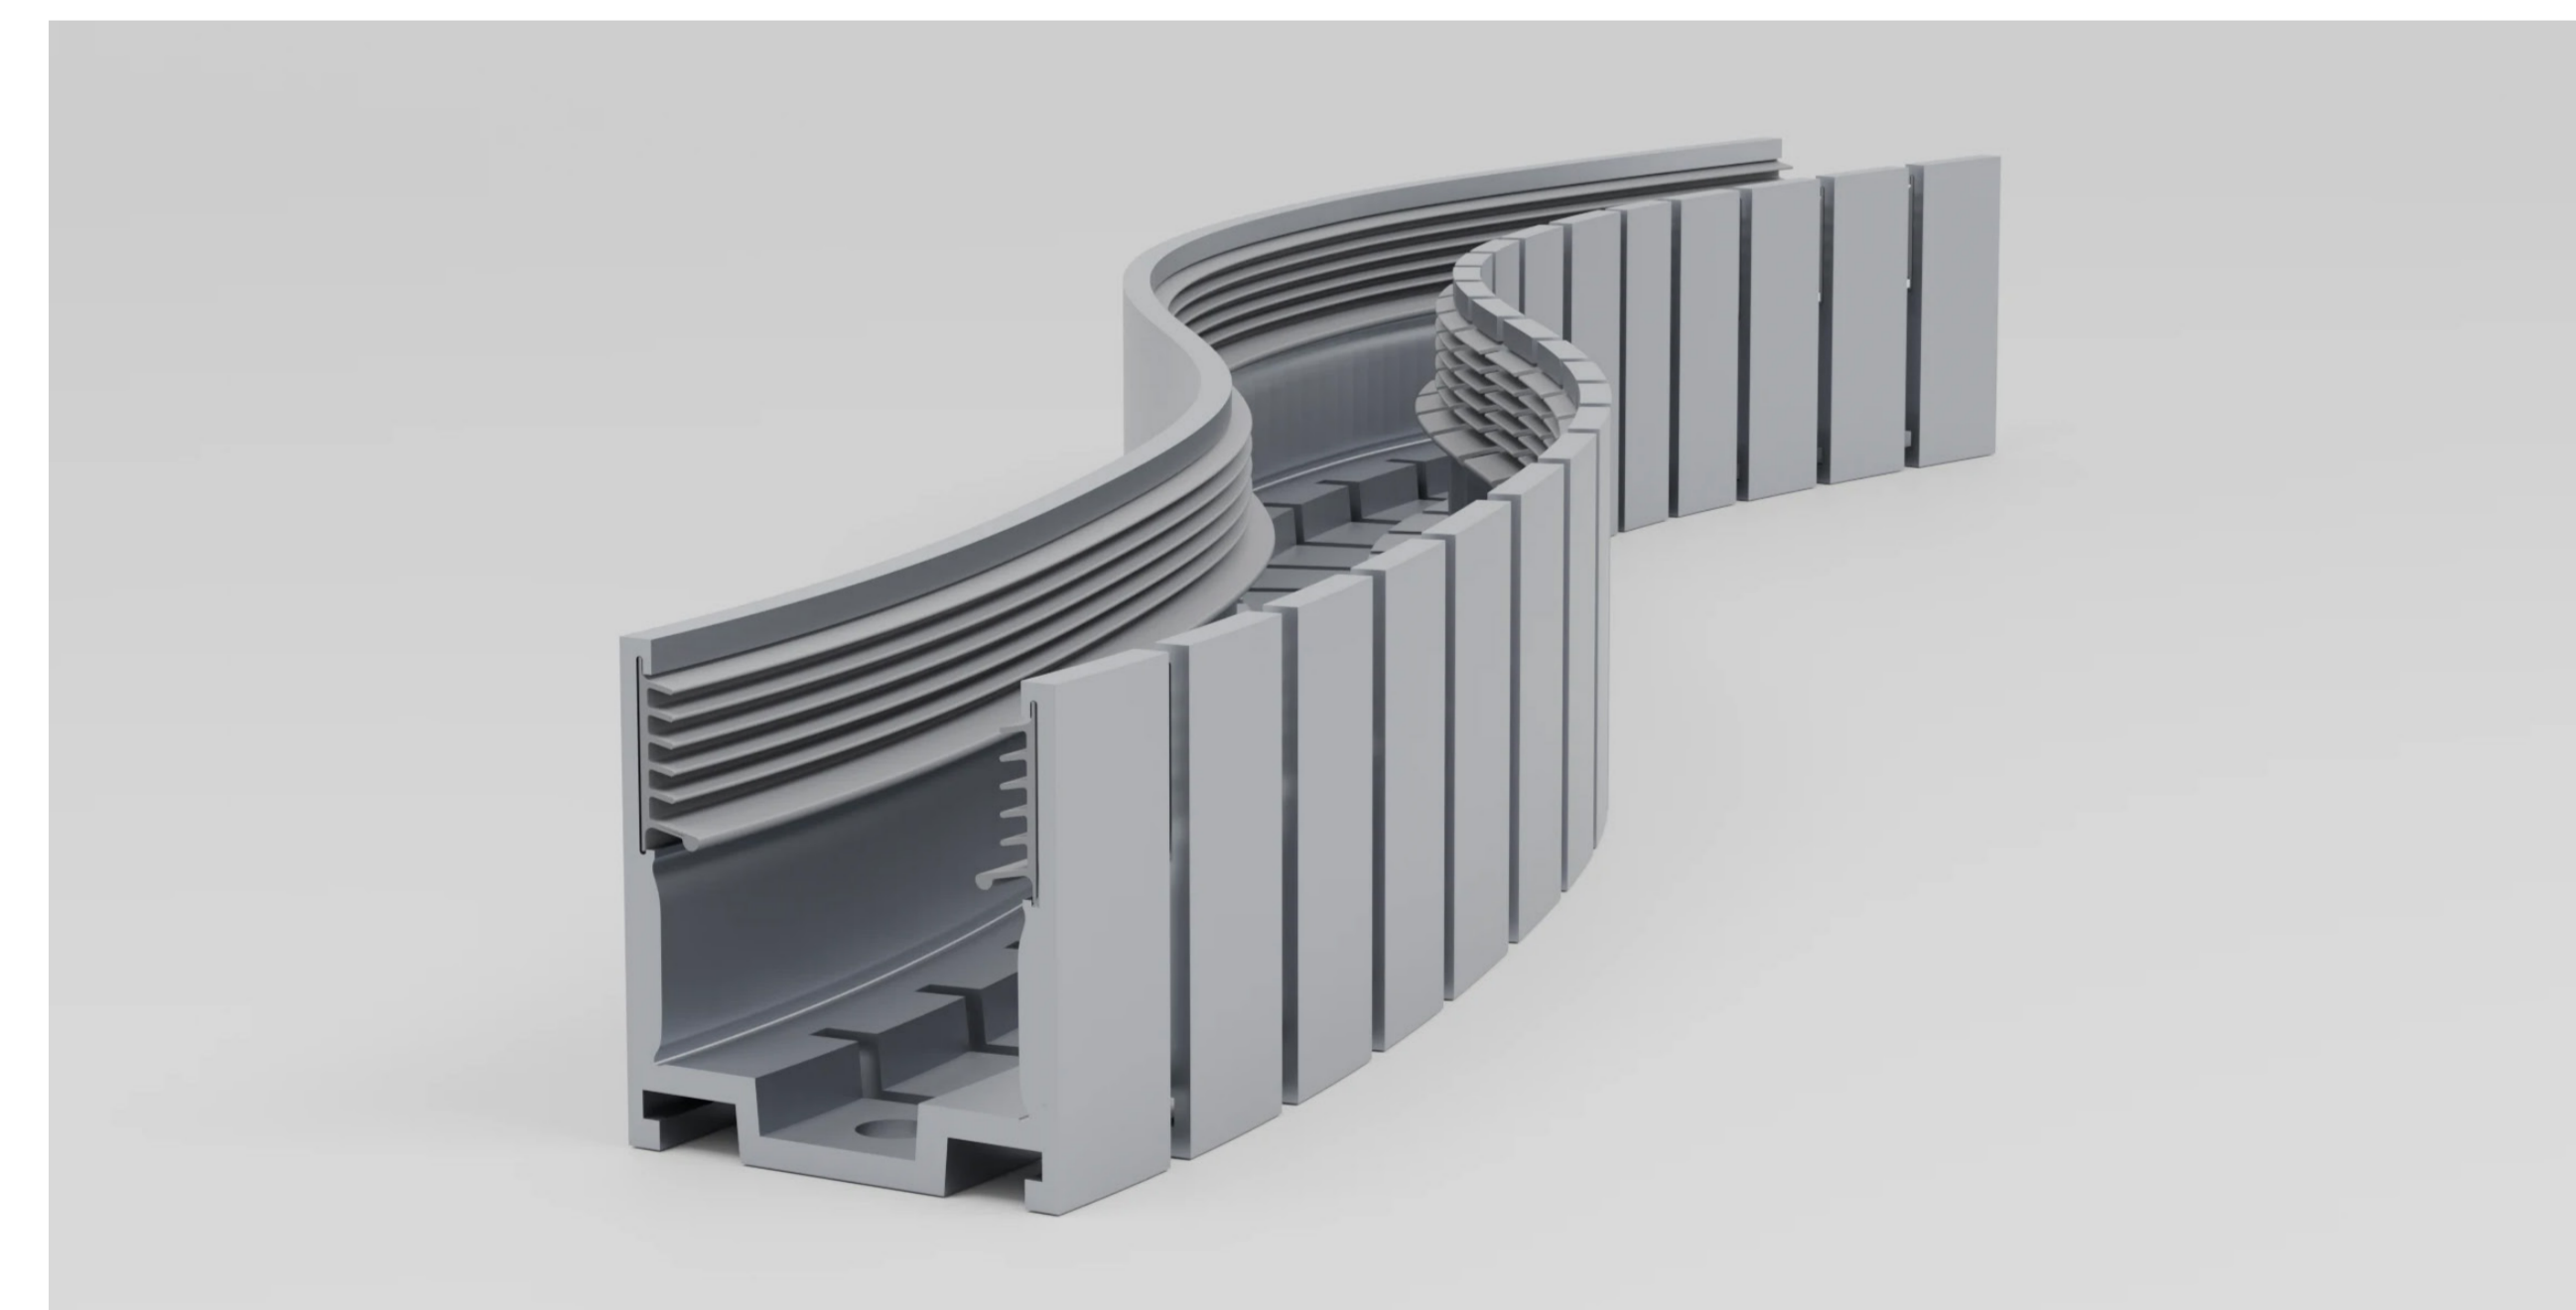

Ultimo Neon 22 SV Flexible Grip Profile

Electrical Output & Data

Dimensions	26.6mm x 26.5mm | 1.04in x 1.04in
Length	500 | 1000mm / 19.6 | 39.3in
Material Colour	Grey
Material	Aluminium and Silicone

Technical Drawing