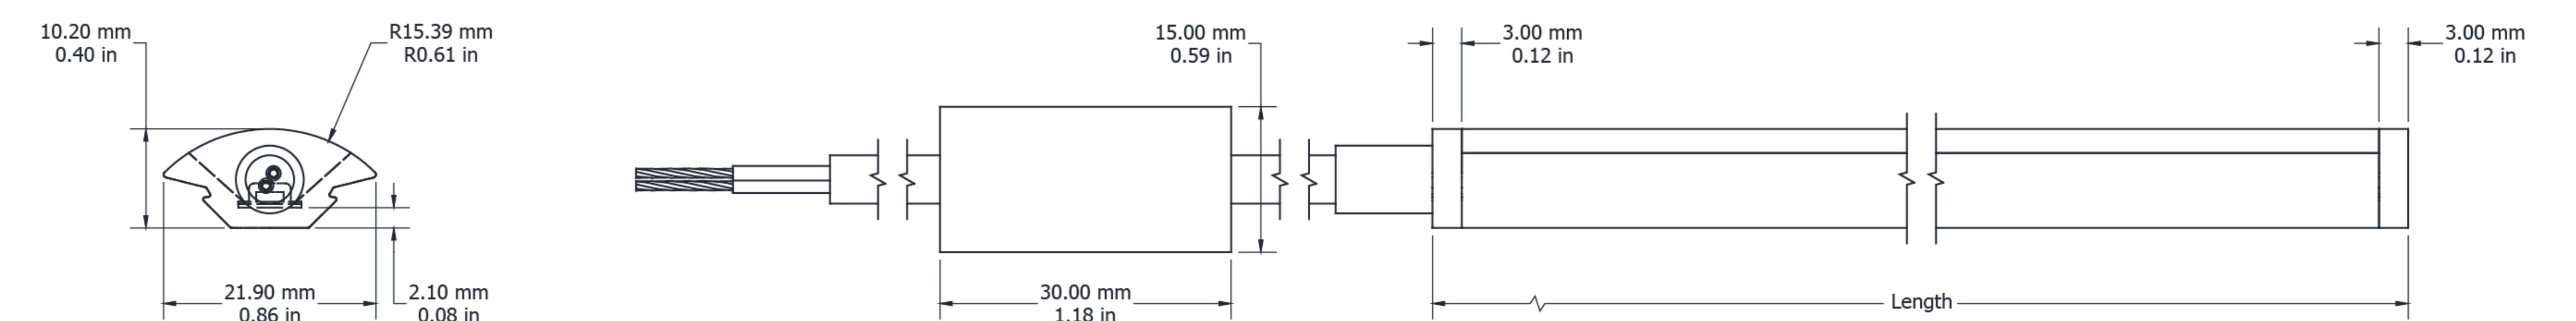

Technical Drawing