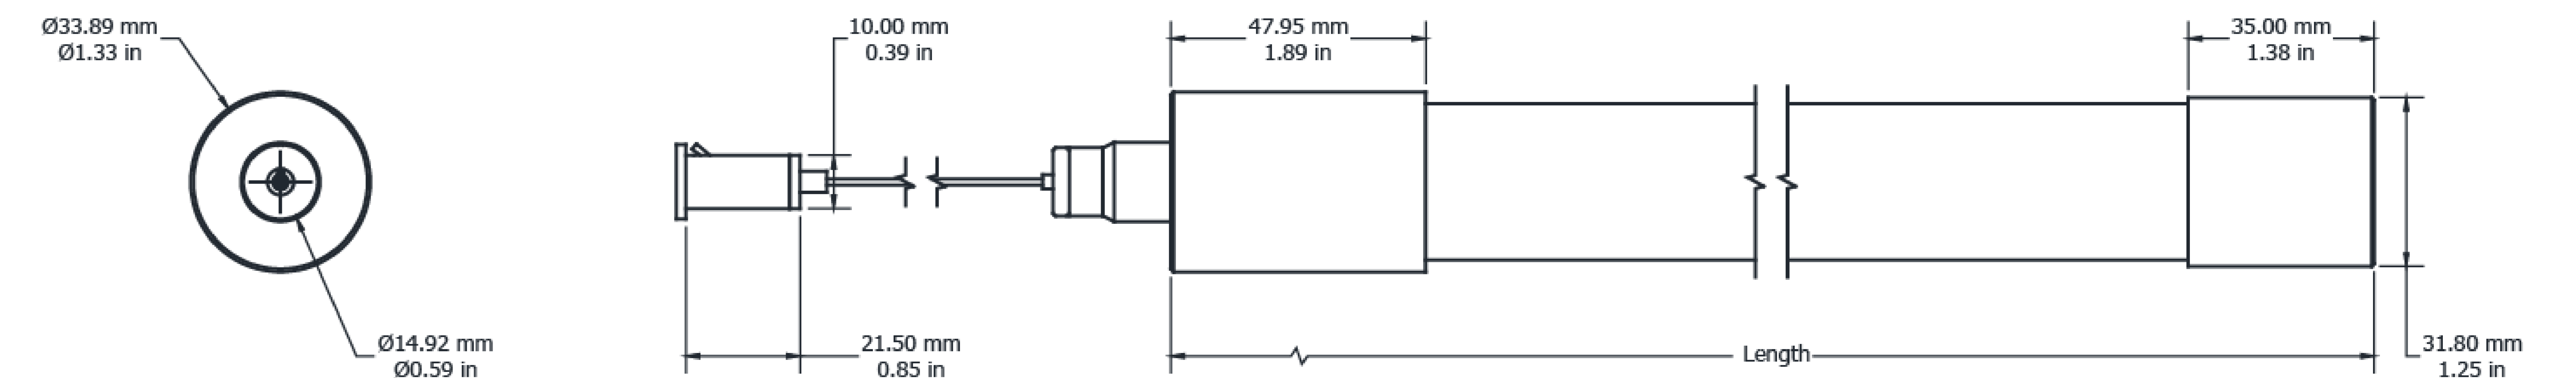

UNR18VSK1000

Ultimo Neon Radius 18 Vertical Suspension Kit

Electrical Output & Data

Length	1000mm / 39.3in
Material Colour	Grey
Material	Metal & Glass

Technical Drawing

UNR25VSMK1000

Ultimo Neon Radius 25 Vertical Suspension Kit

Electrical Output & Data

Length	1000mm / 39.3in
Material Colour	Grey
Material	Metal & Glass

Technical Drawing

UNR18VSKC1000

Ultimo Neon Radius 18 Vertical Suspension Kit with Cable

Electrical Output & Data

Length	1000mm / 39.3in
Material Colour	Grey
Material	Metal & Glass

Technical Drawing

UNR25VSKC1000

Ultimo Neon Radius 25 Vertical Suspension Kit with Cable

Electrical Output & Data

Length	1000mm / 39.3in
Material Colour	Grey
Material	Metal & Glass

Technical Drawing