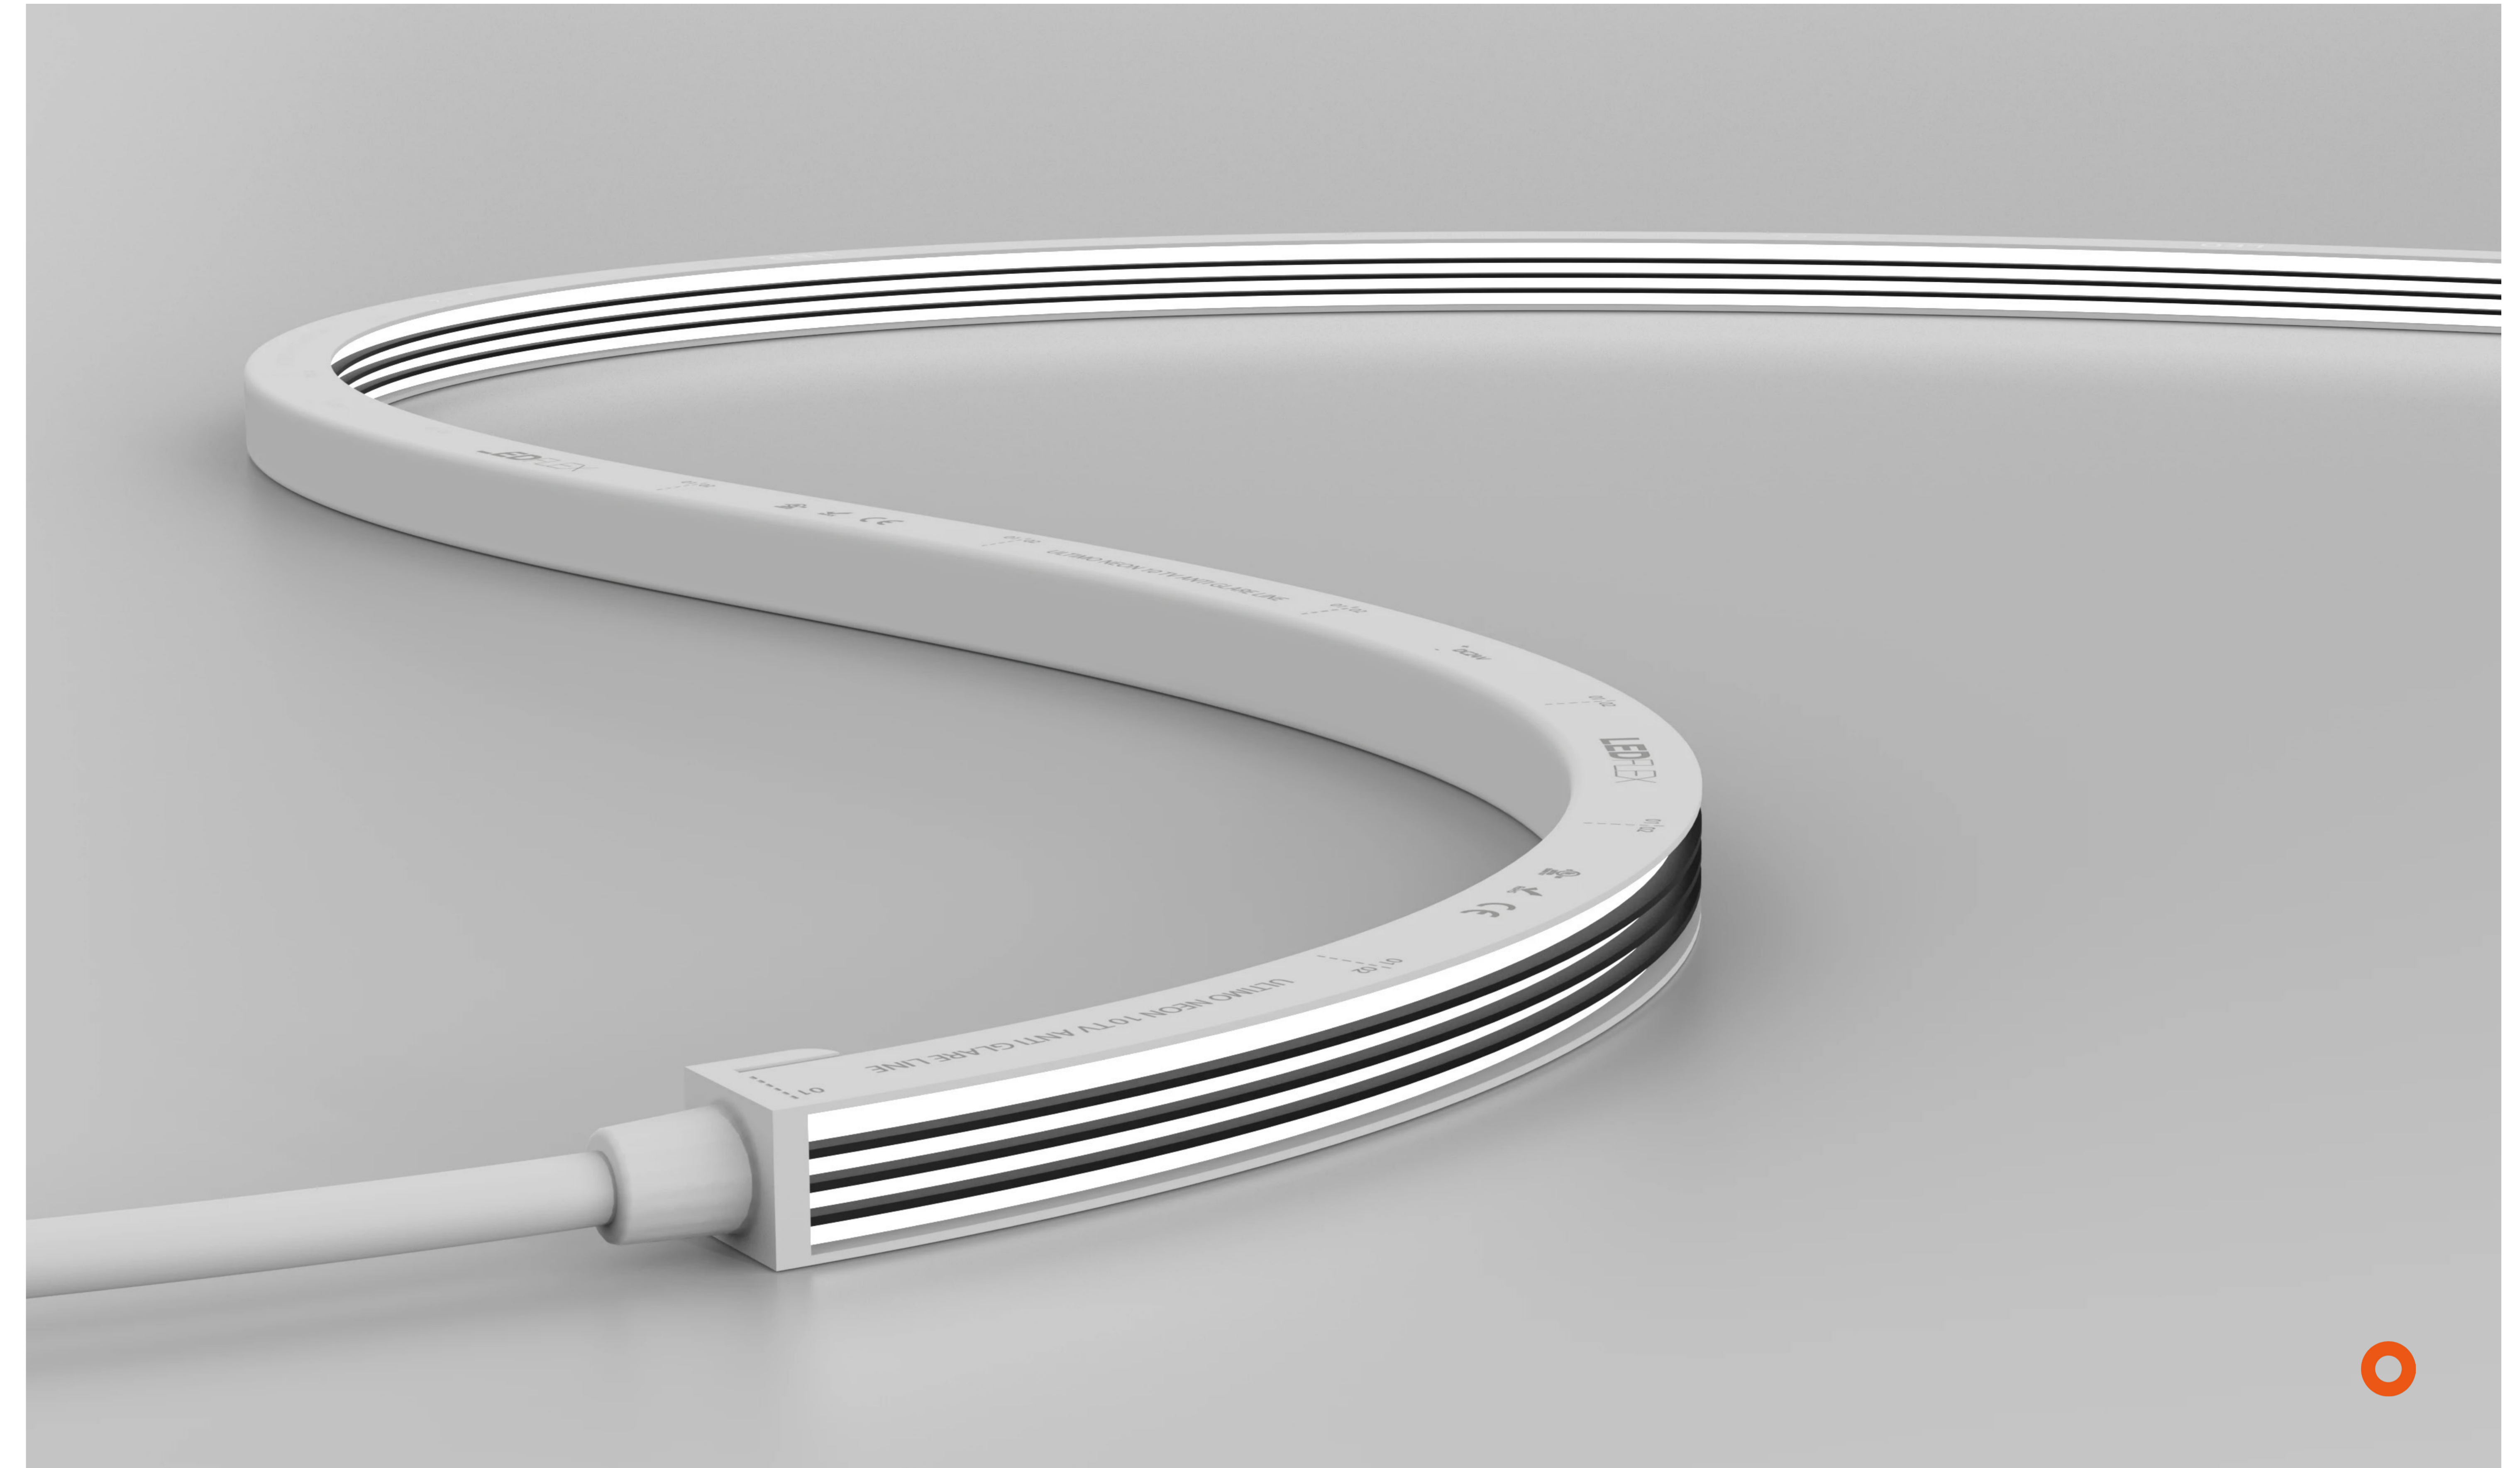

Technical Specifications

Product Range	CRI Value	Colour/ CCT	Power Consumption	Lumen Output	Product Code
Ultimo Neon 10 Anti-Glare Hex TV	CRI 90	2100K ●●	9W/m 2.74W/ft	72lm/m 21.94lm/ft	UN10AGHTVC219
Ultimo Neon 10 Anti-Glare Hex TV	CRI 90	2400K ●●	9W/m 2.74W/ft	76lm/m 23.16lm/ft	UN10AGHTVC249
Ultimo Neon 10 Anti-Glare Hex TV	CRI 90	2700K ●●	9W/m 2.74W/ft	81lm/m 24.69lm/ft	UN10AGHTVC279
Ultimo Neon 10 Anti-Glare Hex TV	CRI 90	3000K ●●	9W/m 2.74W/ft	85lm/m 25.91lm/ft	UN10AGHTVC309
Ultimo Neon 10 Anti-Glare Hex TV	CRI 90	3500K ●●	9W/m 2.74W/ft	86lm/m 26.33lm/ft	UN10AGHTVC359
Ultimo Neon 10 Anti-Glare Hex TV	CRI 90	4000K ●●	9W/m 2.74W/ft	86lm/m 26.06lm/ft	UN10AGHTVC409
Ultimo Neon 10 Anti-Glare Hex TV	CRI 90	5000K ●●	9W/m 2.74W/ft	90lm/m 27.43lm/ft	UN10AGHTVC509
Ultimo Neon 10 Anti-Glare Hex TV	CRI 90	6500K ●●	9W/m 2.74W/ft	83lm/m 24.43lm/ft	UN10AGHTVC659