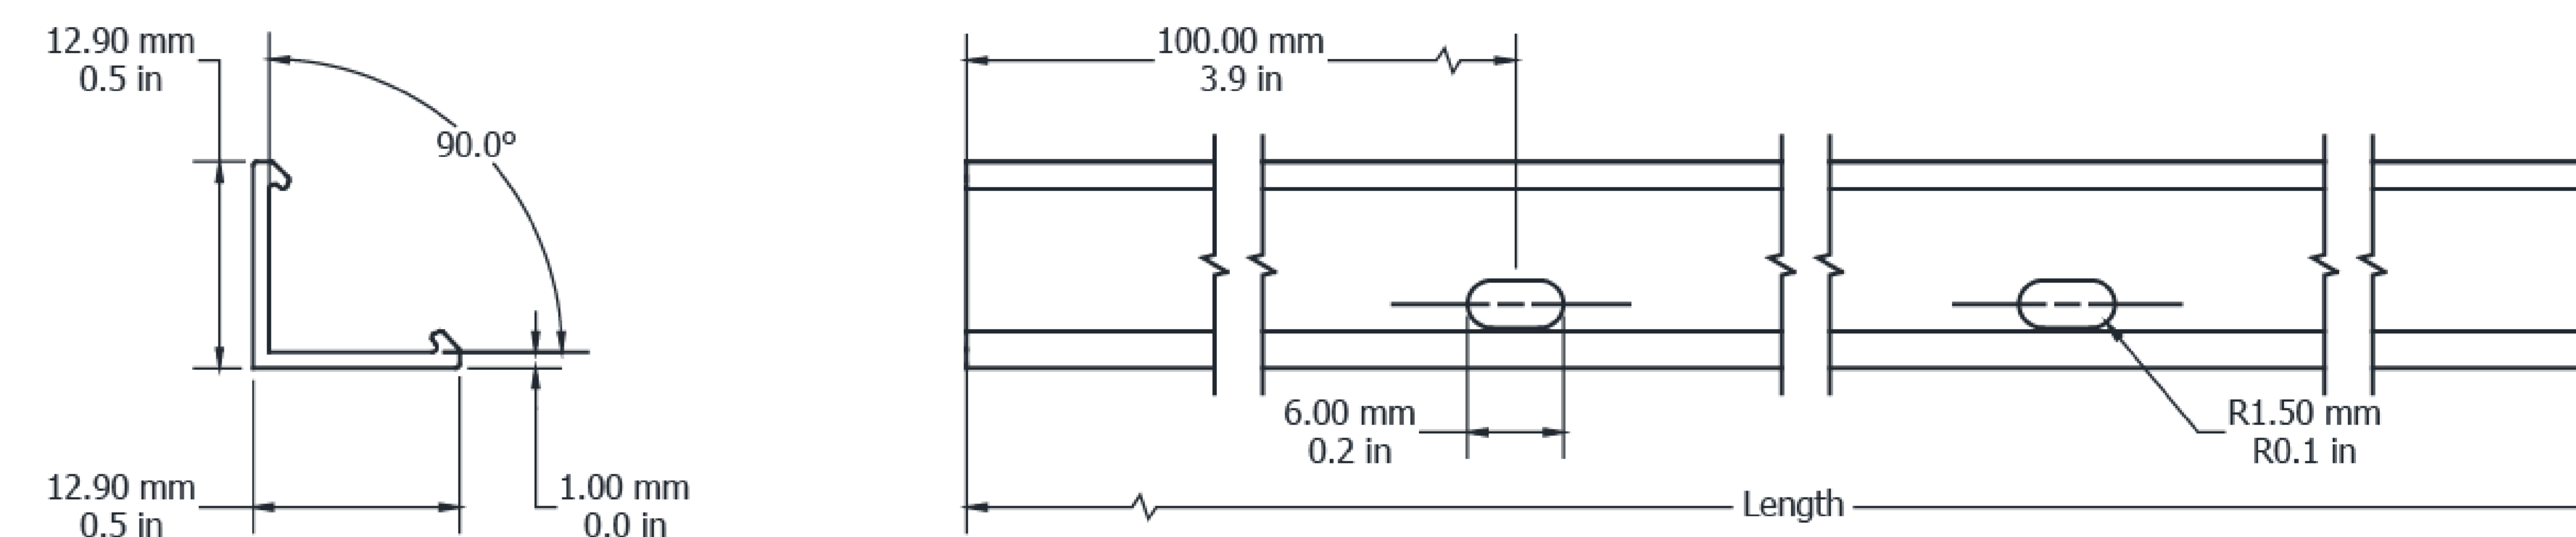

UN10FGSPW1517110 / UN10FGSPW1517200 / UN10FGSPW1517500 / UN10FGSPW15171000

Ultimo Neon 10 Flexible Grip Silicone Profile

Electrical Output & Data

Dimensions	15mm x 17mm | 0.59in x 0.27in
Length	110 | 200 | 500 | 1000mm / 4.33 | 7.87 | 19.6 | 39.3in
Material Colour	Black | White
Material	Silicone

Technical Drawing

Technical Specifications

Product Range	Material Colour	Material	Length	Product Code
Ultimo Neon 10 Flexible Grip Silicone Profile	White	Silicone	110mm	UN10FGSPW1517110
Ultimo Neon 10 Flexible Grip Silicone Profile	Black	Silicone	110mm	UN10FGSPB1517110
Ultimo Neon 10 Flexible Grip Silicone Profile	White	Silicone	200mm	UN10FGSPW1517200
Ultimo Neon 10 Flexible Grip Silicone Profile	Black	Silicone	200mm	UN10FGSPB1517200
Ultimo Neon 10 Flexible Grip Silicone Profile	White	Silicone	500mm	UN10FGSPW1517500
Ultimo Neon 10 Flexible Grip Silicone Profile	Black	Silicone	500mm	UN10FGSPB1517500
Ultimo Neon 10 Flexible Grip Silicone Profile	White	Silicone	1000mm	UN10FGSPW15171000
Ultimo Neon 10 Flexible Grip Silicone Profile	Black	Silicone	1000mm	UN10FGSPB15171000

UNVSDP13131000

Ultimo Neon Vector Standard Profile

Electrical Output & Data

Dimensions	12.9mm x 12.9mm | 0.50in x 0.50in
Length	1000mm / 39.3in
Material Colour	Grey
Material	Aluminium

Technical Drawing

AN16SSP19201000

Aqua Neon 16 Stainless Steel Profile

Electrical Output & Data

Dimensions	19mm x 20.18mm | 0.74in x 0.79in
Length	1000mm / 39.3in
Material Colour	Grey
Material	Aluminium

Technical Drawing