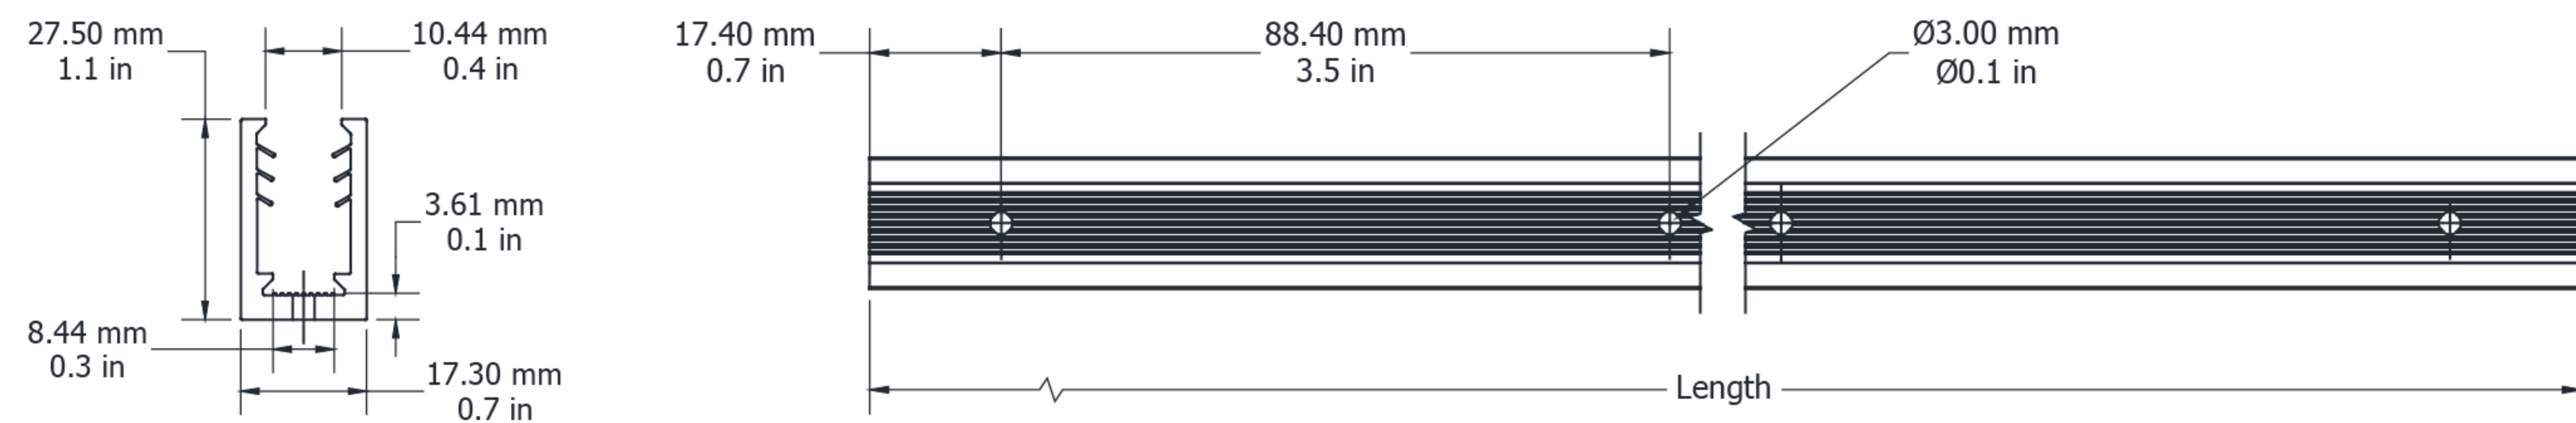

UNMFGSPW1728110 / UNMFGSPW1728200 / UNMFGSPW1728500 / UNMFGSPW17281000

Ultimo Neon Maxi Flexible Grip Silicone Profile

Electrical Output & Data

Dimensions	17.3mm x 27.5mm | 0.68in x 1.08in
Length	110 | 200 | 500 | 1000mm / 4.33 | 7.87 | 19.6 | 39.3in
Material Colour	Black | White
Material	Silicone

Technical Drawing

Technical Specifications

Product Range	Material Colour	Material	Length	Product Code
Ultimo Neon Maxi Flexible Grip Silicone Profile	White	Silicone	110mm	UNMFGSPW1728110
Ultimo Neon Maxi Flexible Grip Silicone Profile	Black	Silicone	110mm	UNMFGSPB1728110
Ultimo Neon Maxi Flexible Grip Silicone Profile	White	Silicone	200mm	UNMFGSPW1728200
Ultimo Neon Maxi Flexible Grip Silicone Profile	Black	Silicone	200mm	UNMFGSPB1728200
Ultimo Neon Maxi Flexible Grip Silicone Profile	White	Silicone	500mm	UNMFGSPW1728500
Ultimo Neon Maxi Flexible Grip Silicone Profile	Black	Silicone	500mm	UNMFGSPB1728500
Ultimo Neon Maxi Flexible Grip Silicone Profile	White	Silicone	1000mm	UNMFGSPW17281000
Ultimo Neon Maxi Flexible Grip Silicone Profile	Black	Silicone	1000mm	UNMFGSPB17281000

UN16CP37201000 / UN16CP37202000

Ultimo Neon 16 Corner Profile

Electrical Output & Data

Dimensions	37.38 mm x 20.05mm | 1.471in x 0.789in
Length	1000 | 2000mm / 39.3 | 78.7in
Material Colour	Grey
Material	Aluminium

Technical Drawing

AN16SSP1920500 / AN16SSP19201000

Aqua Neon 16 Stainless Steel Profile

Electrical Output & Data

Dimensions	19mm x 20.18mm | 0.74in x 0.79in
Length	500 | 1000mm / 19.6 | 39.3in
Material Colour	Grey
Material	Stainless Steel

Technical Drawing