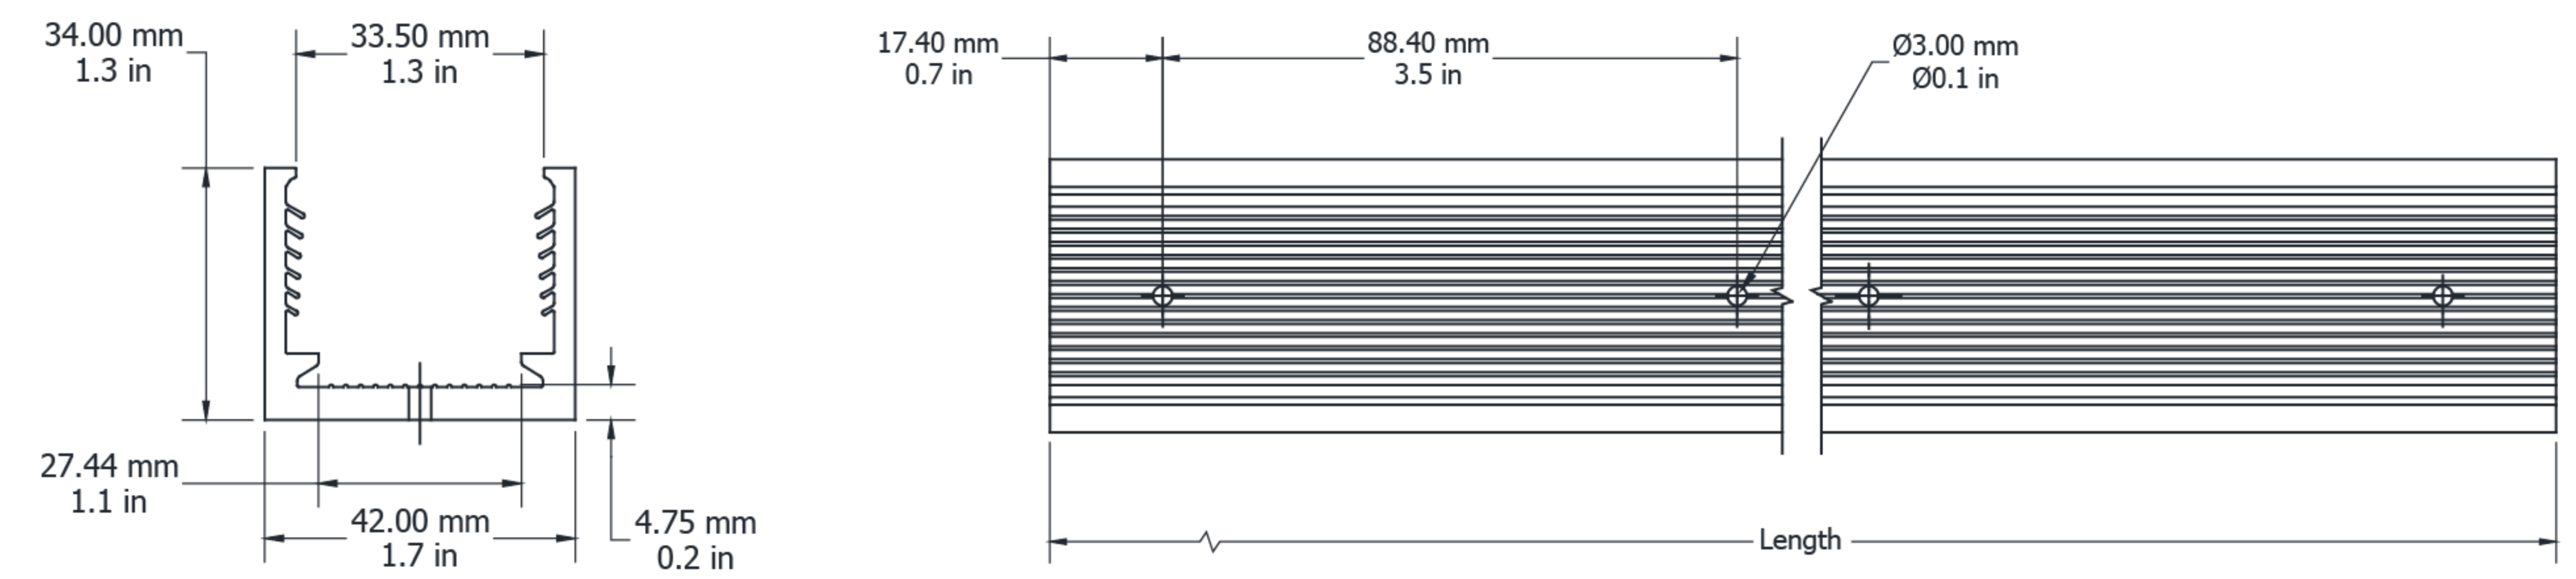

Technical Specifications

Product Range	Material Colour	Material	Length	Product Code
Ultimo Neon 35 Flexible Grip Silicone Profile	White	Silicone	200mm	ON35FGSPW4234200
Ultimo Neon 35 Flexible Grip Silicone Profile	Black	Silicone	200mm	ON35FGSPB4234200
Ultimo Neon 35 Flexible Grip Silicone Profile	White	Silicone	500mm	ON35FGSPW4234500
Ultimo Neon 35 Flexible Grip Silicone Profile	Black	Silicone	500mm	ON35FGSPB4234500
Ultimo Neon 35 Flexible Grip Silicone Profile	White	Silicone	1000mm	ON35FGSPW42341000
Ultimo Neon 35 Flexible Grip Silicone Profile	Black	Silicone	1000mm	ON35FGSPB42341000