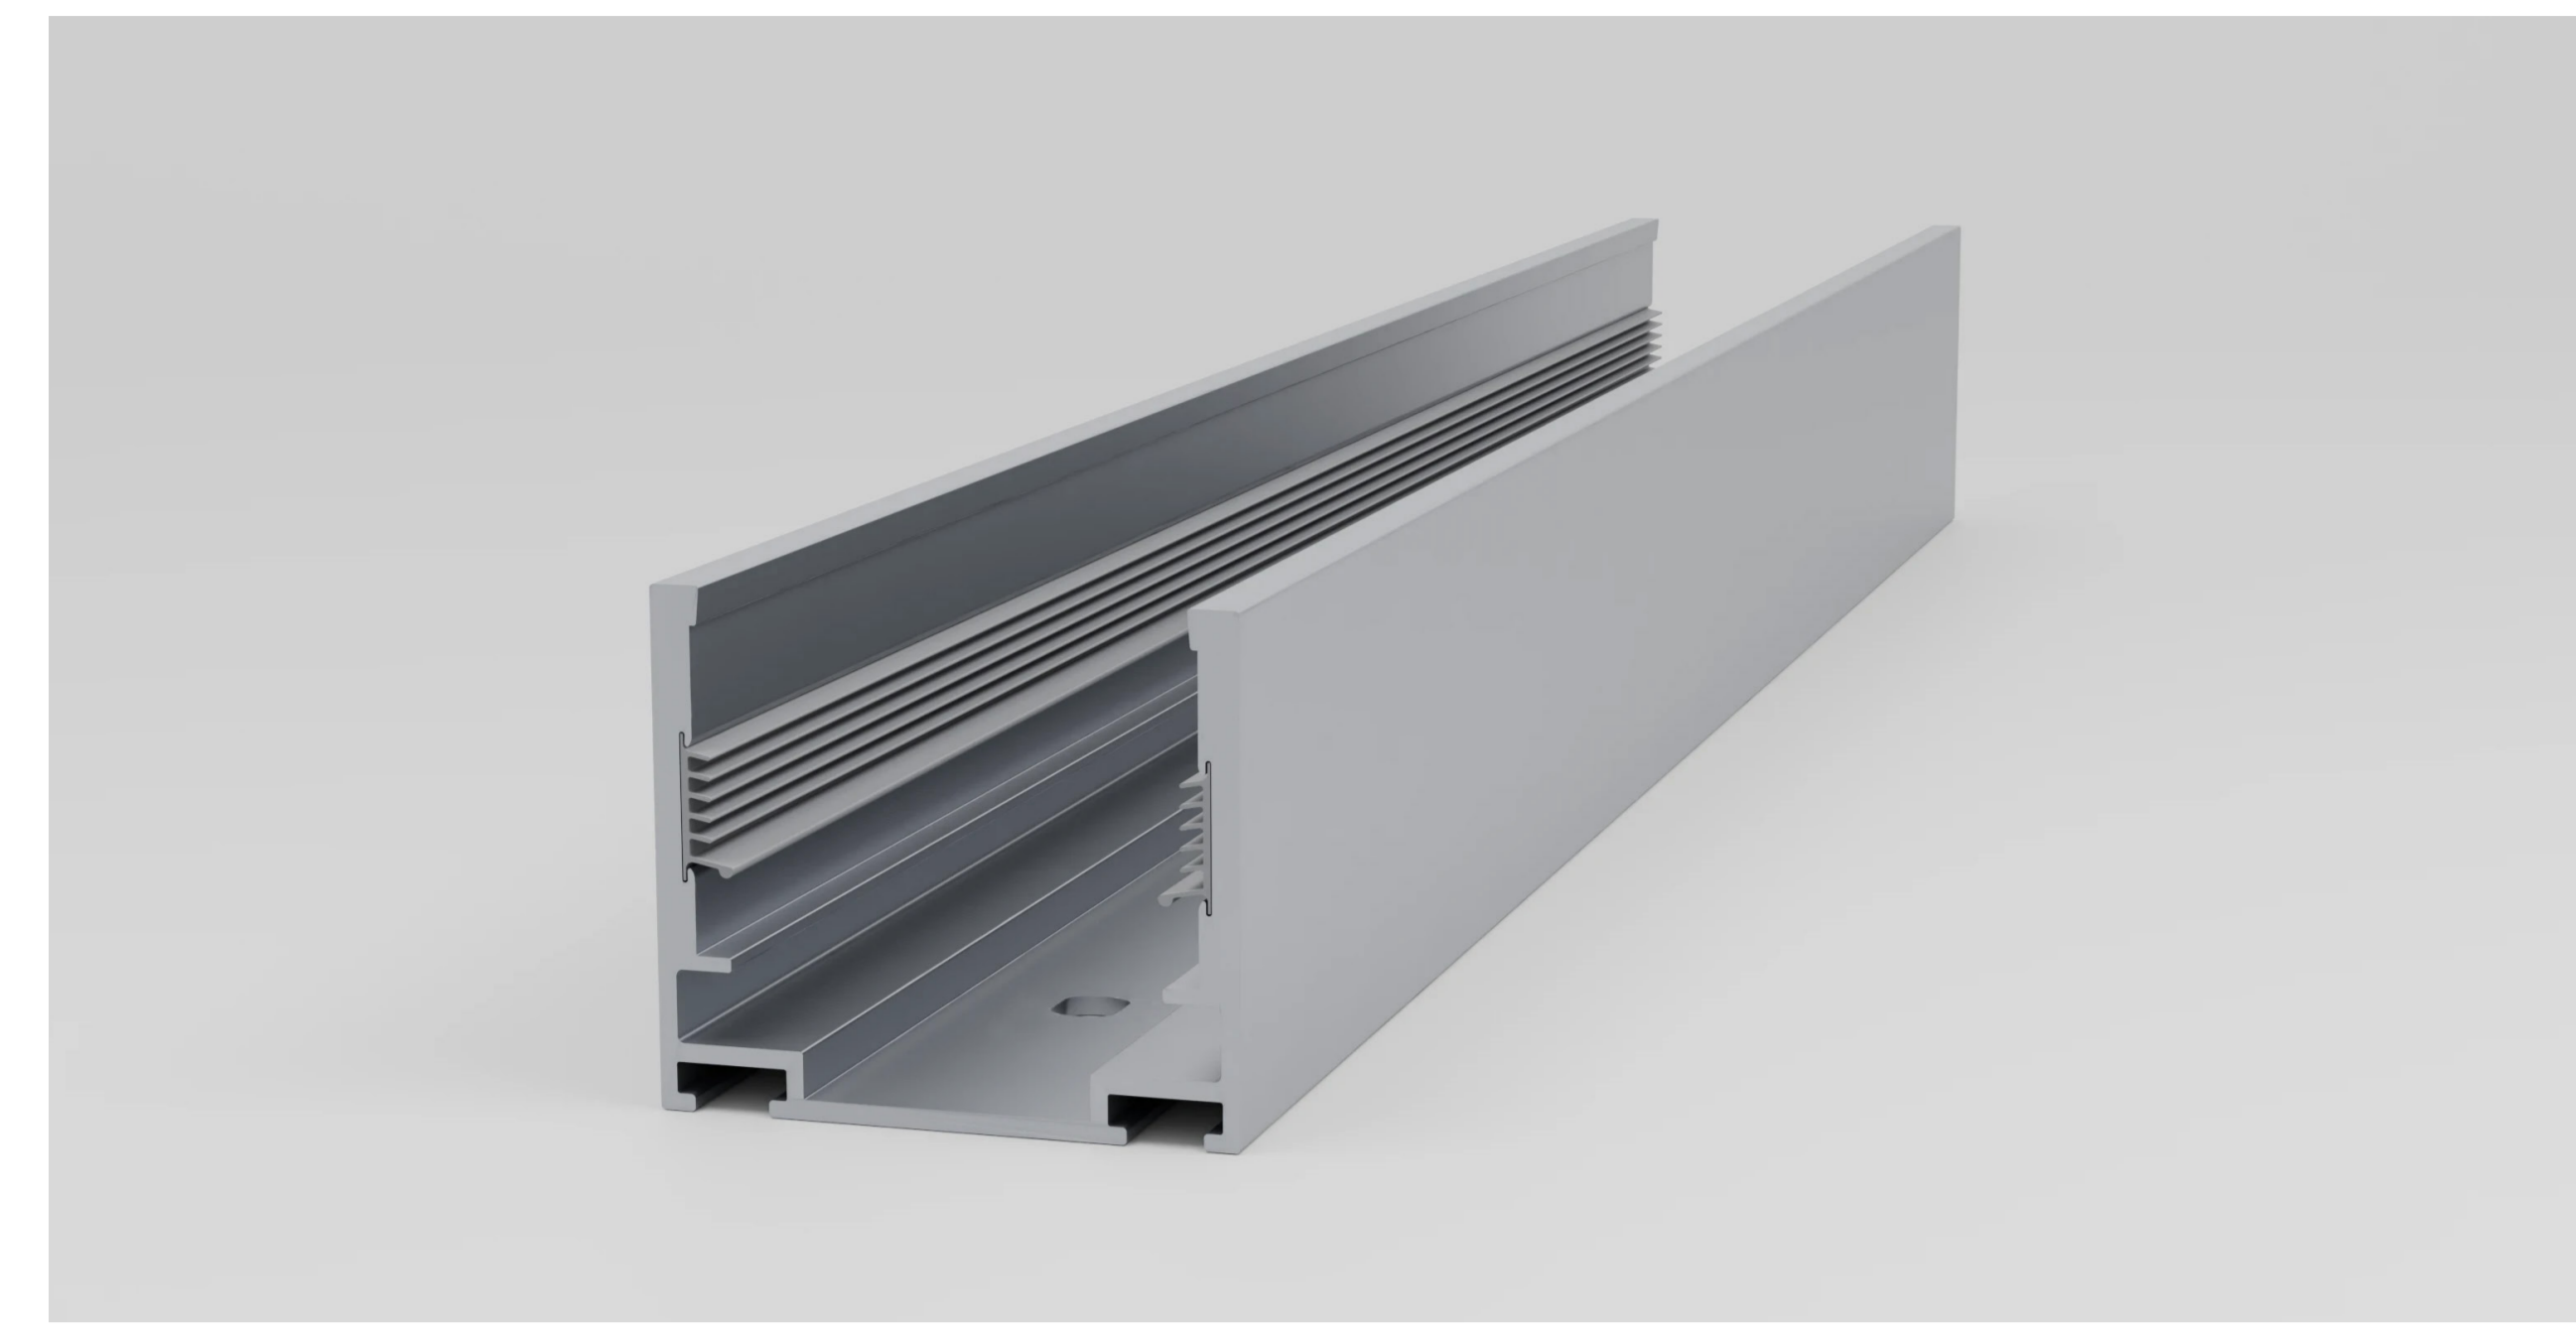

ON353DSGP4136500 / ON353DSGP41361000 / ON353DSGP41362000

Optico Neon 35 Surface Grip Profile