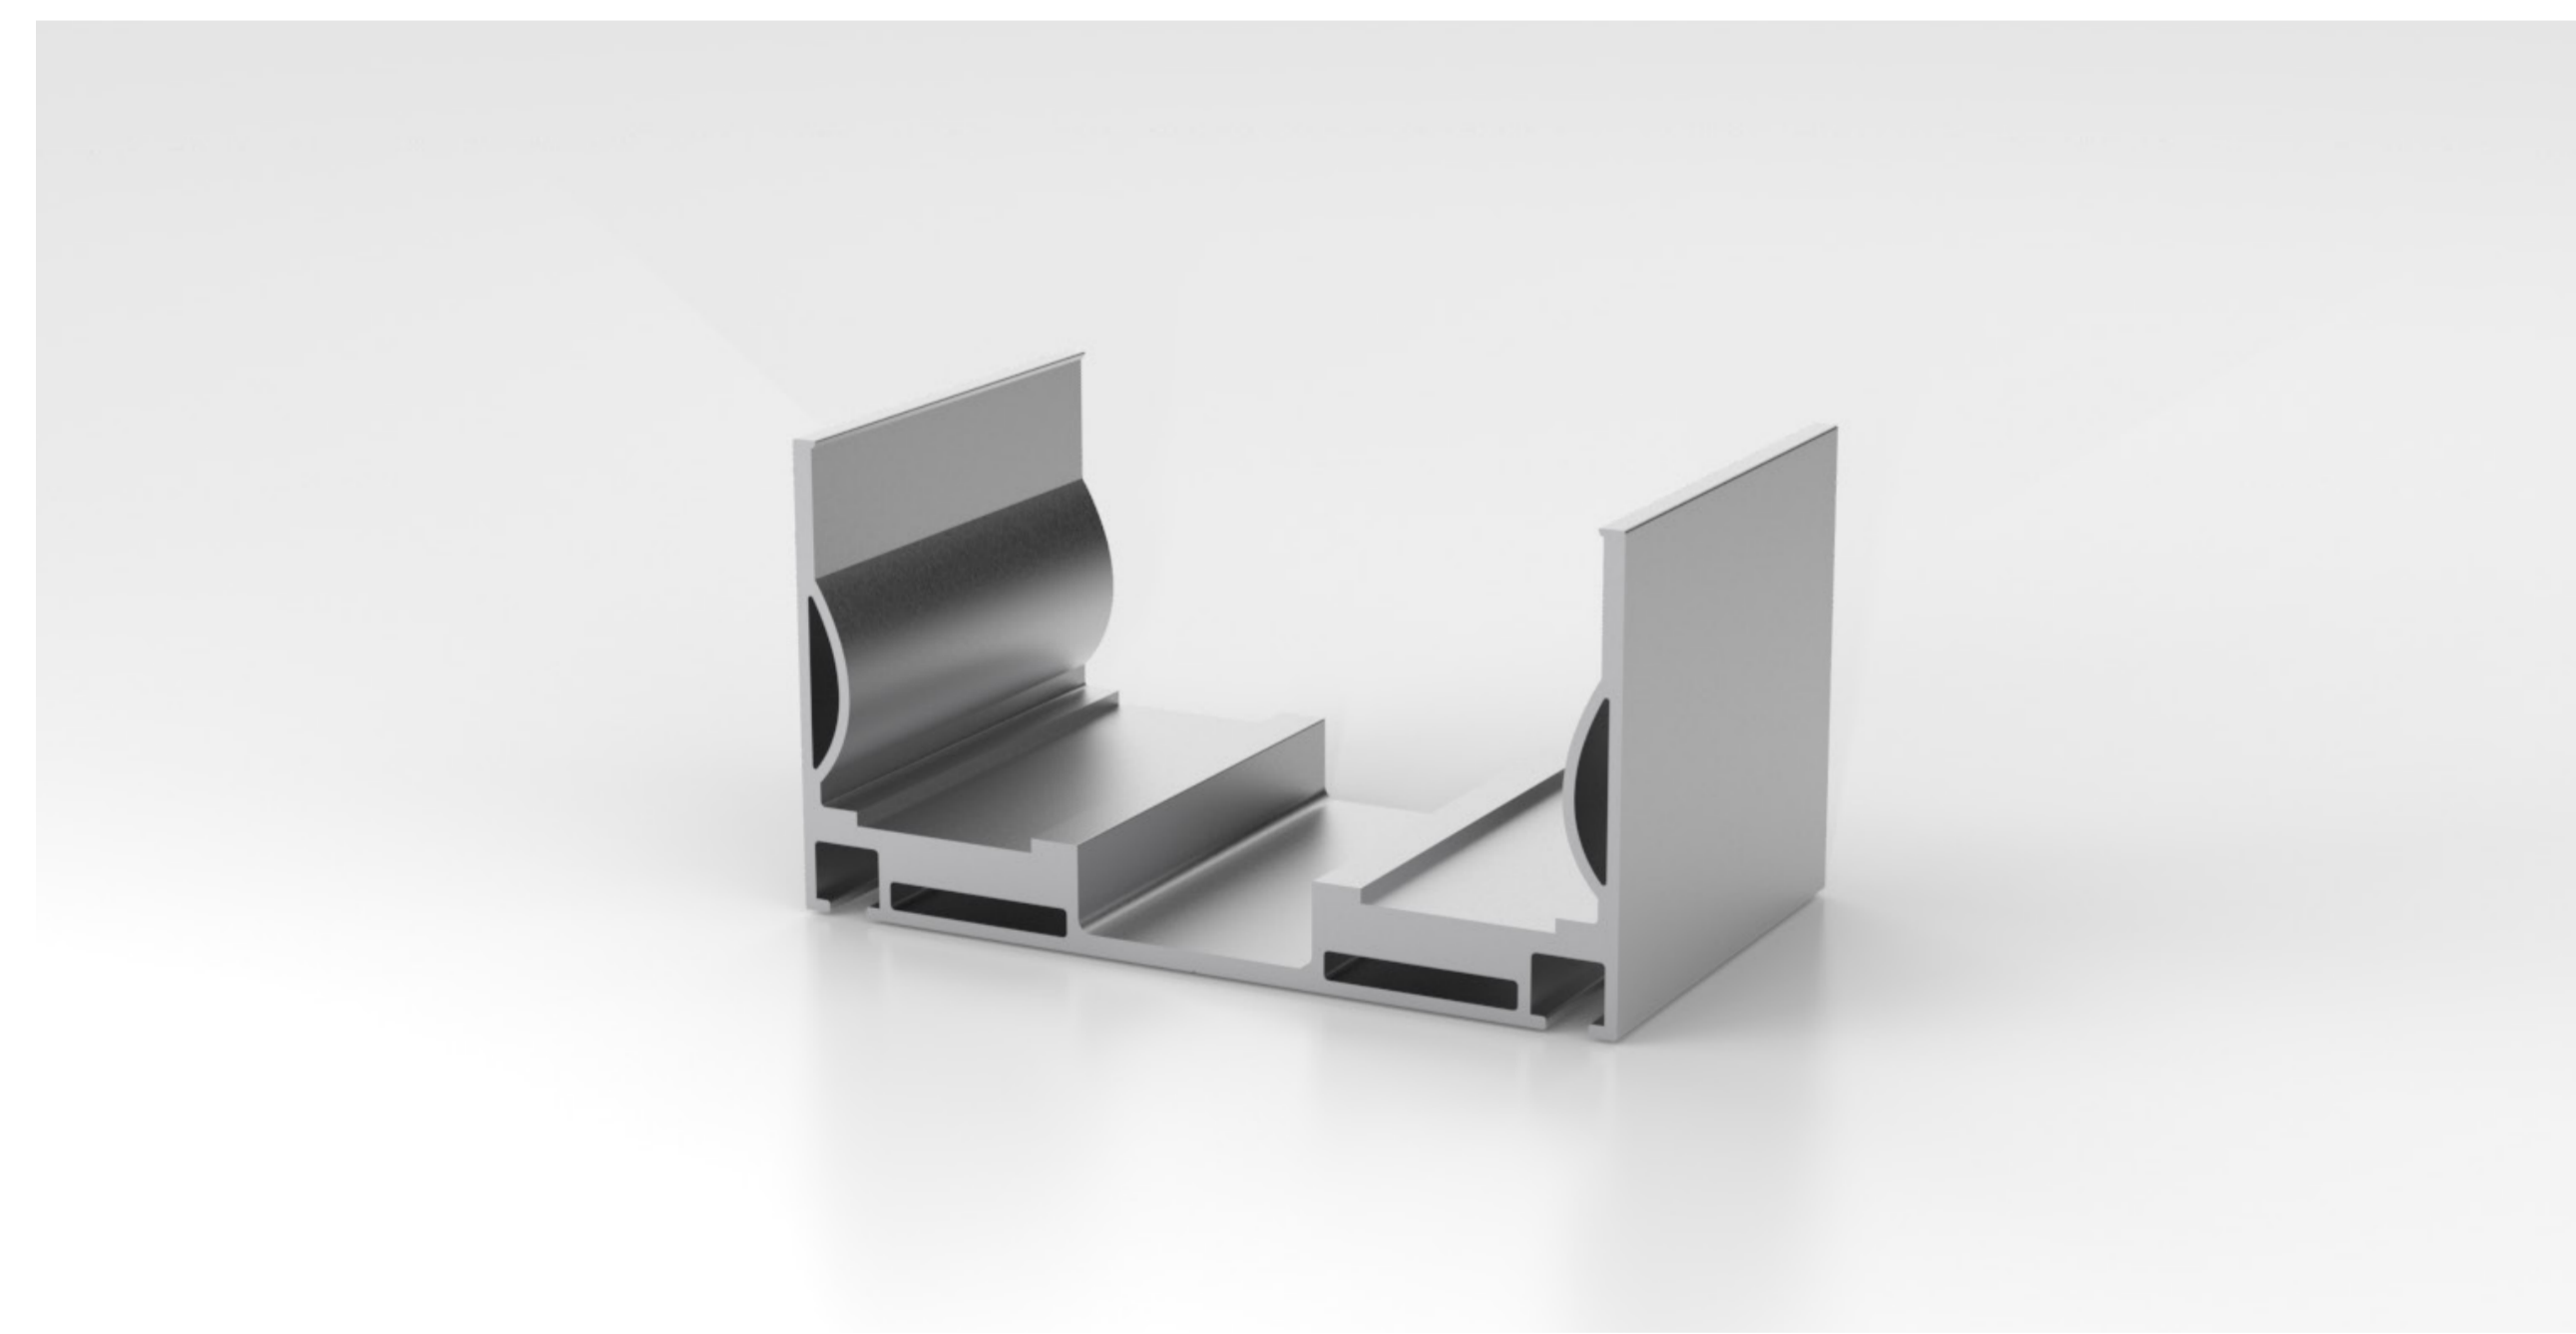

ON353DSGC5036

Optico Neon 35 3D Surface Grip Clip

Electrical Output & Data

Dimensions	50mm x 36mm 1.96in x 1.41in
Length	41mm / 1.61in
Material Colour	Grey
Material	Aluminium

Technical Drawing

UN80SC8446

Ultimo Neon 80 Standard Clip