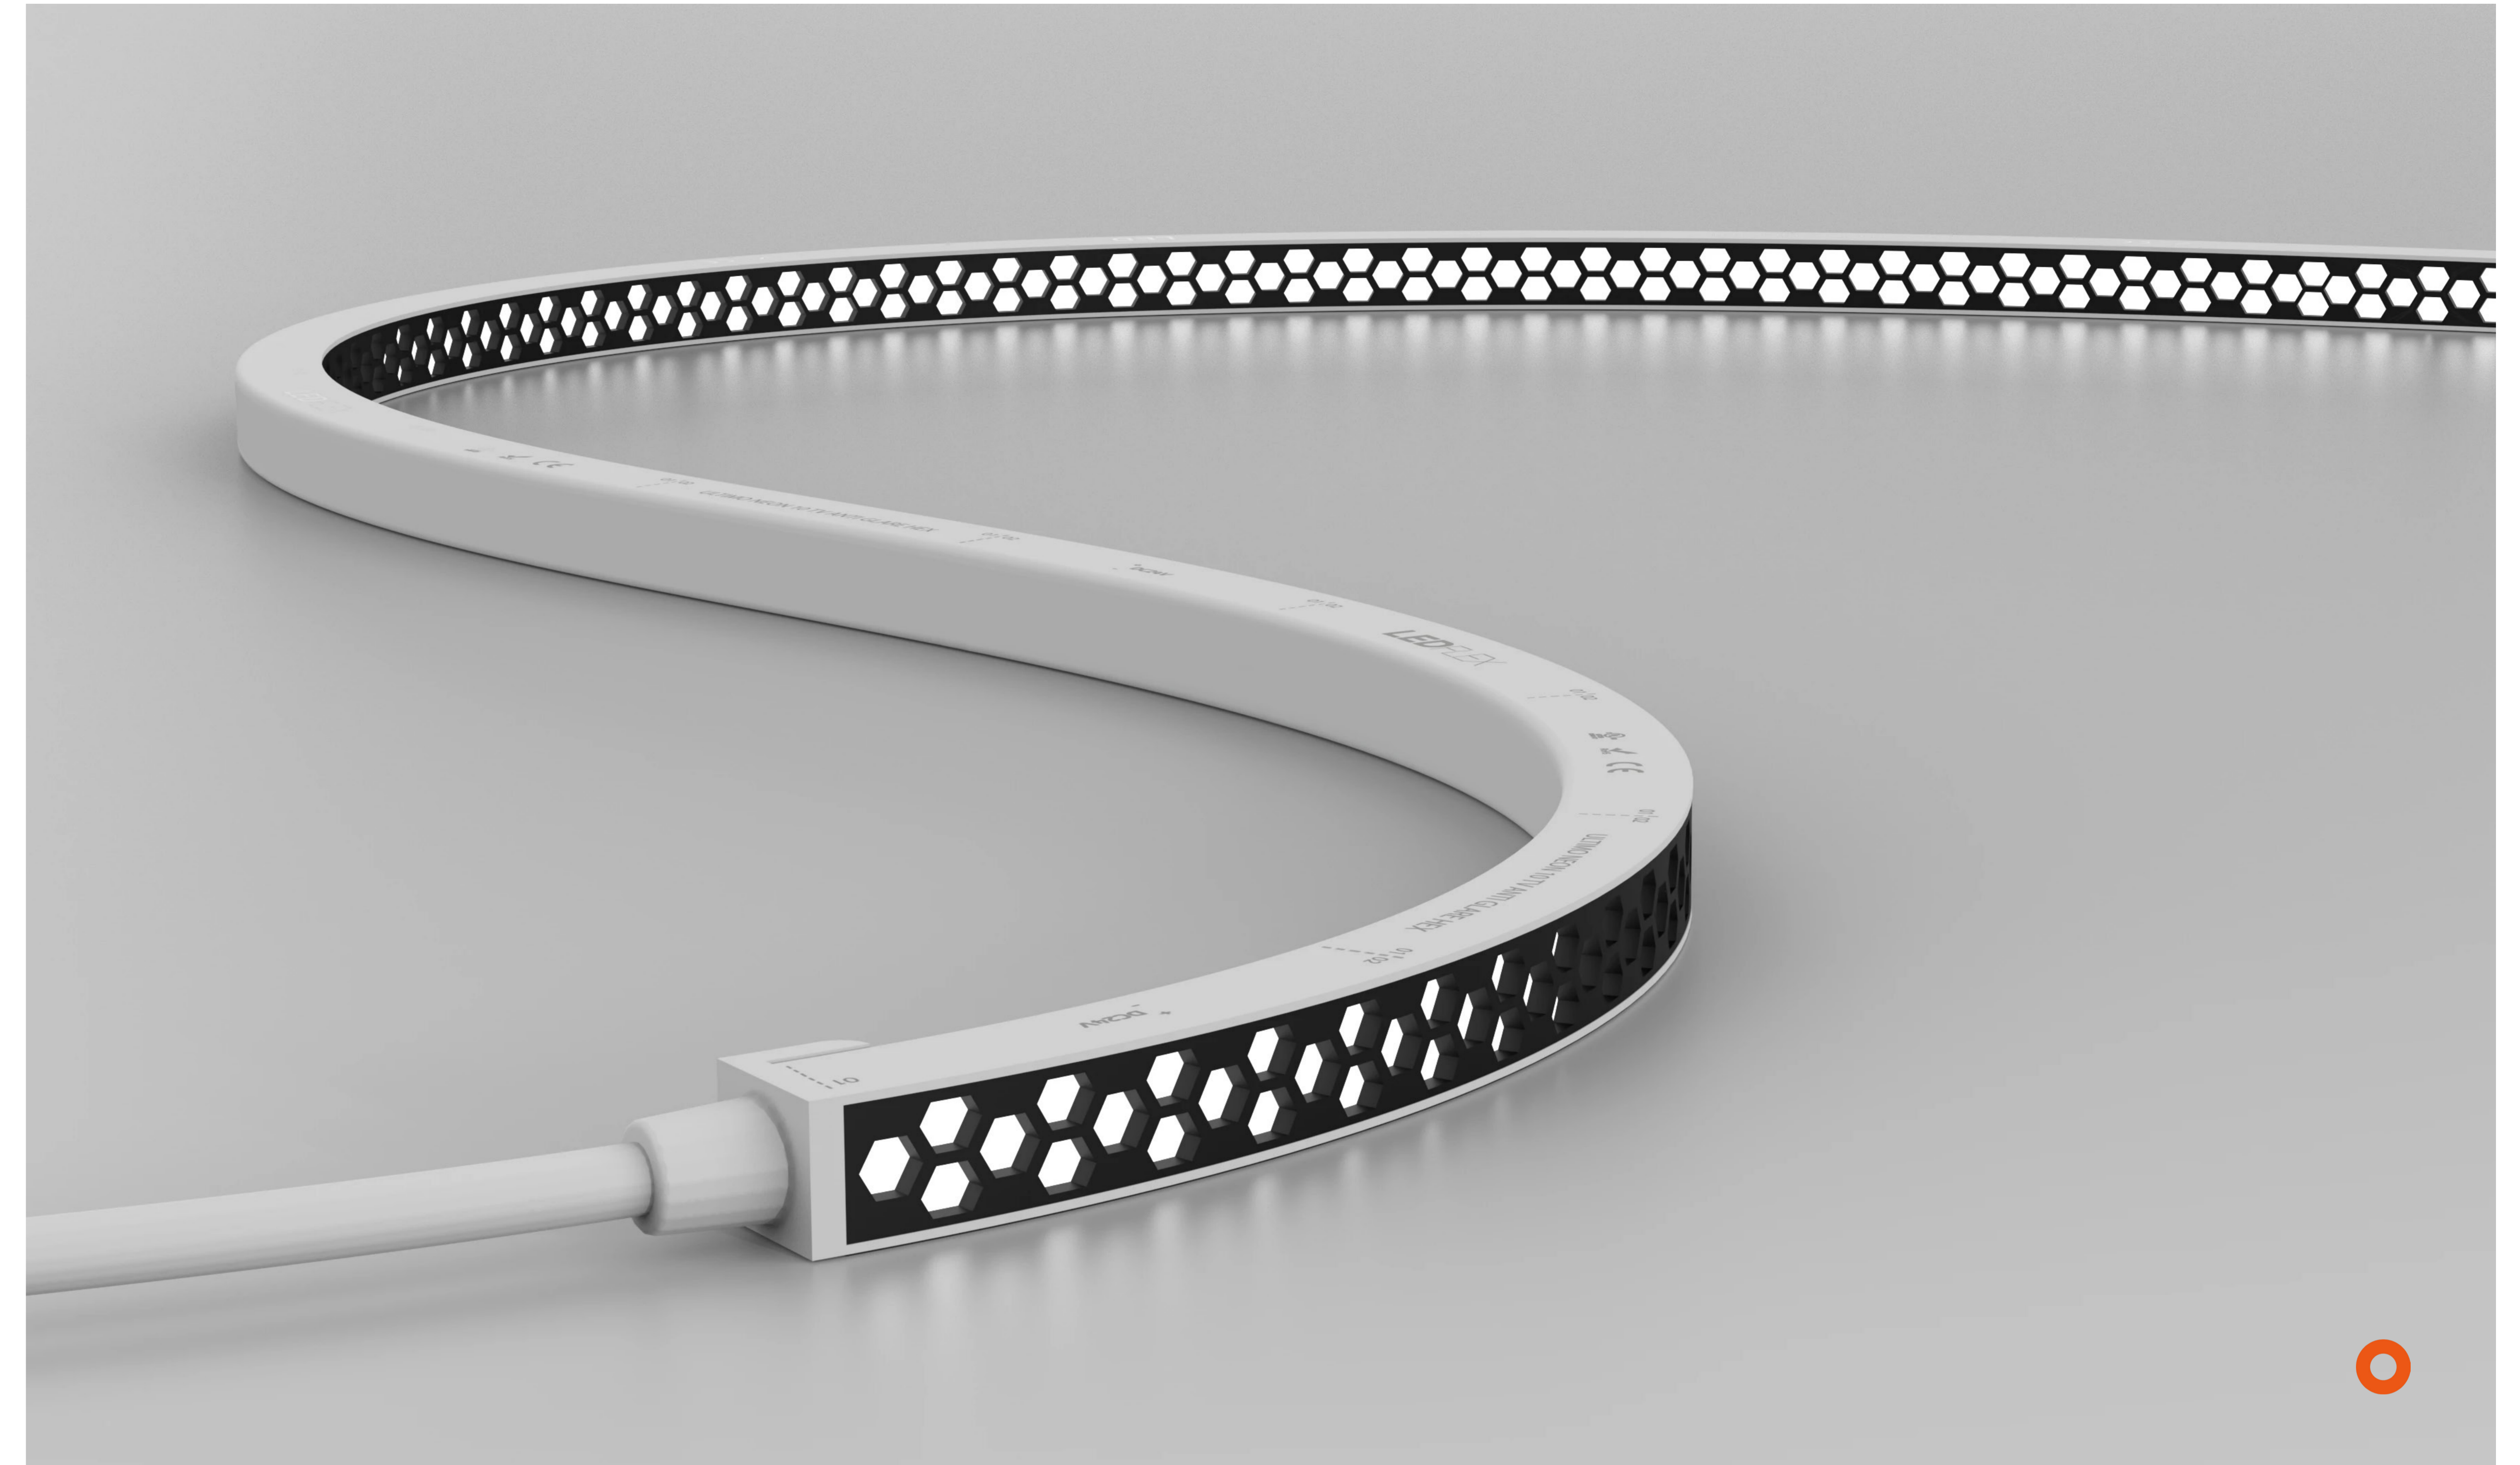

Technical Specifications

Product Range	CRI Value	Colour/ CCT	Power Consumption	Lumen Output	Product Code
Ultimo Neon 10 3D	CRI 90	6500K ● ●	3W/m 0.91W/ft	261lm/m 79.55lm/ft	UN103DC653G2
Ultimo Neon 10 3D	CRI 90	6500K ● ●	6W/m 1.83W/ft	541lm/m 164.89lm/ft	UN103DC656G2
Ultimo Neon 10 3D	CRI 90	6500K ● ●	9W/m 2.74W/ft	762lm/m 232.25lm/ft	UN103DC659G2