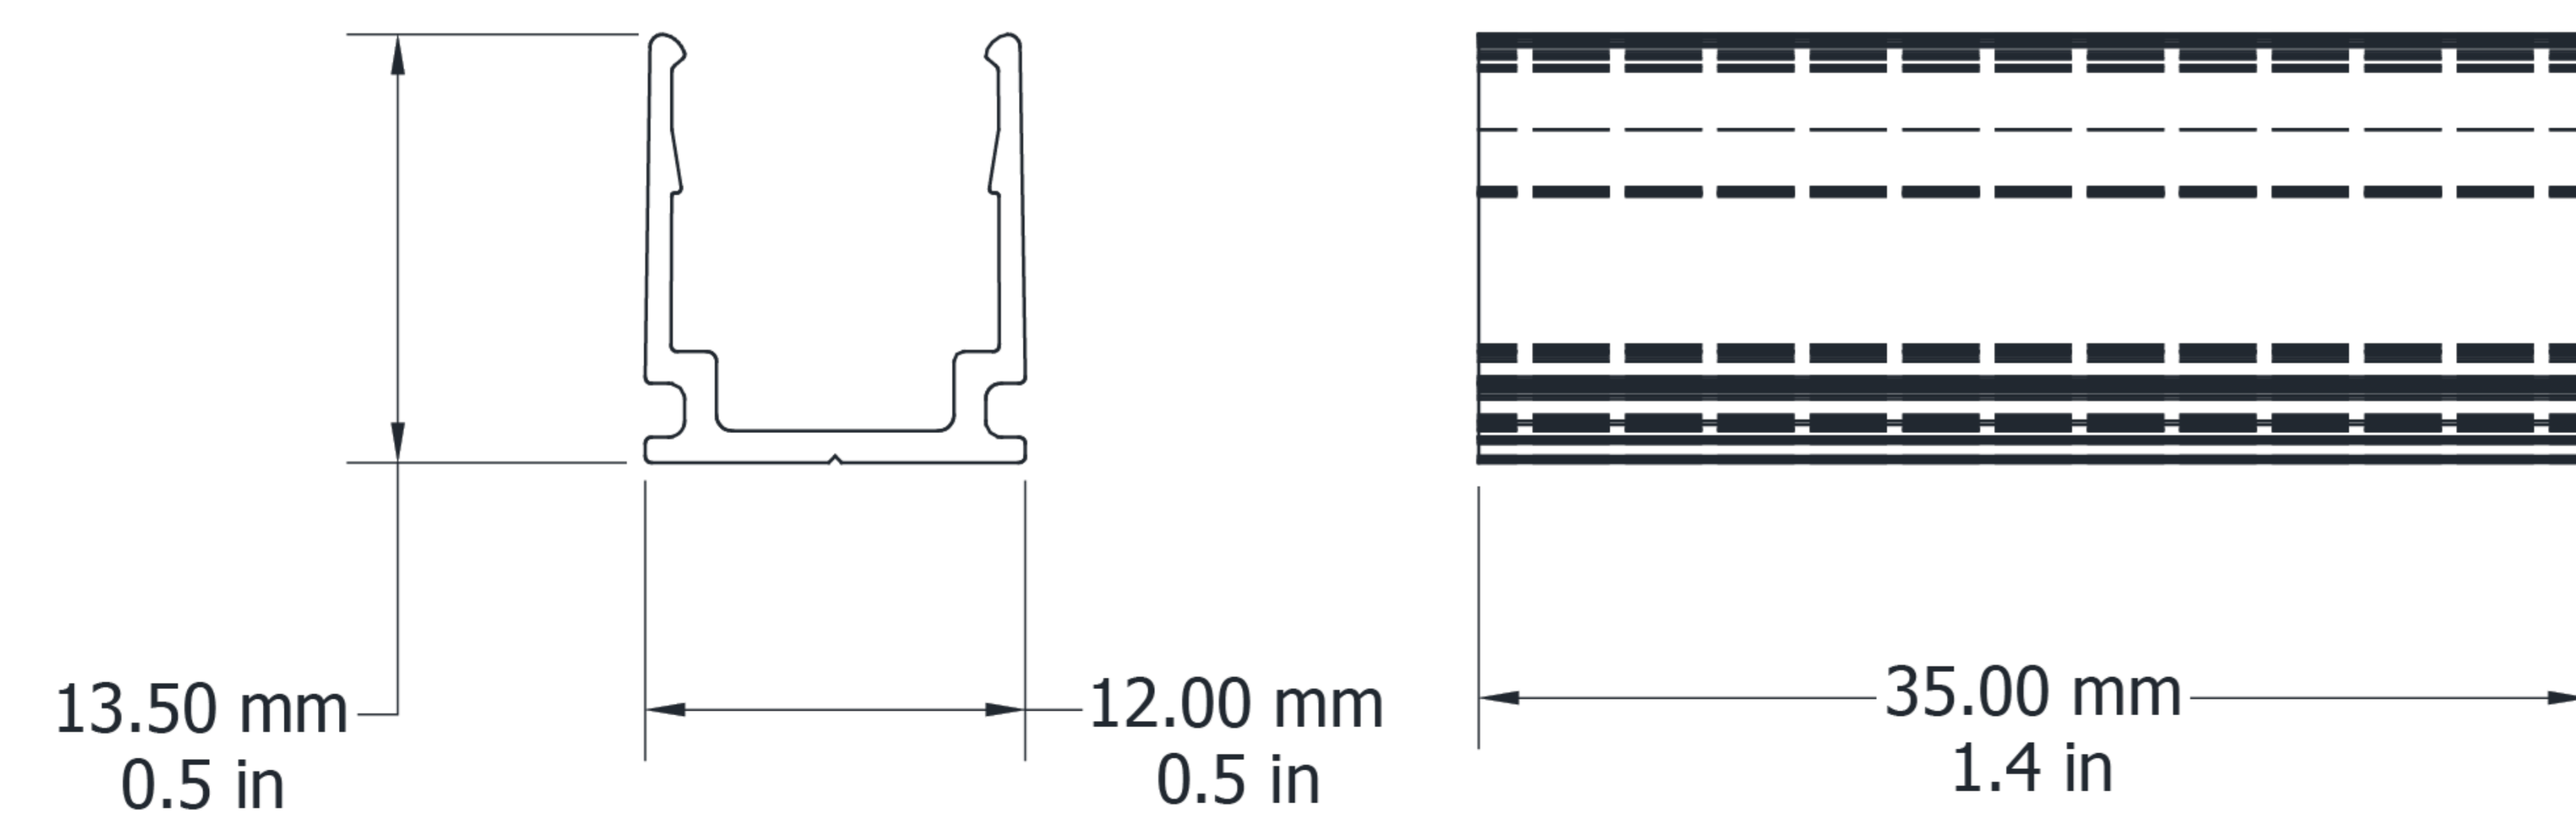

Technical Drawing

UN10SC1214

Ultimo Neon 10 Standard Clip 1214 35mm

Electrical Output & Data

Dimensions	12mm x 13.5mm 0.47in x 0.53in
Length	35mm / 1.37in
Material Colour	Grey
Material	Aluminium

Technical Drawing