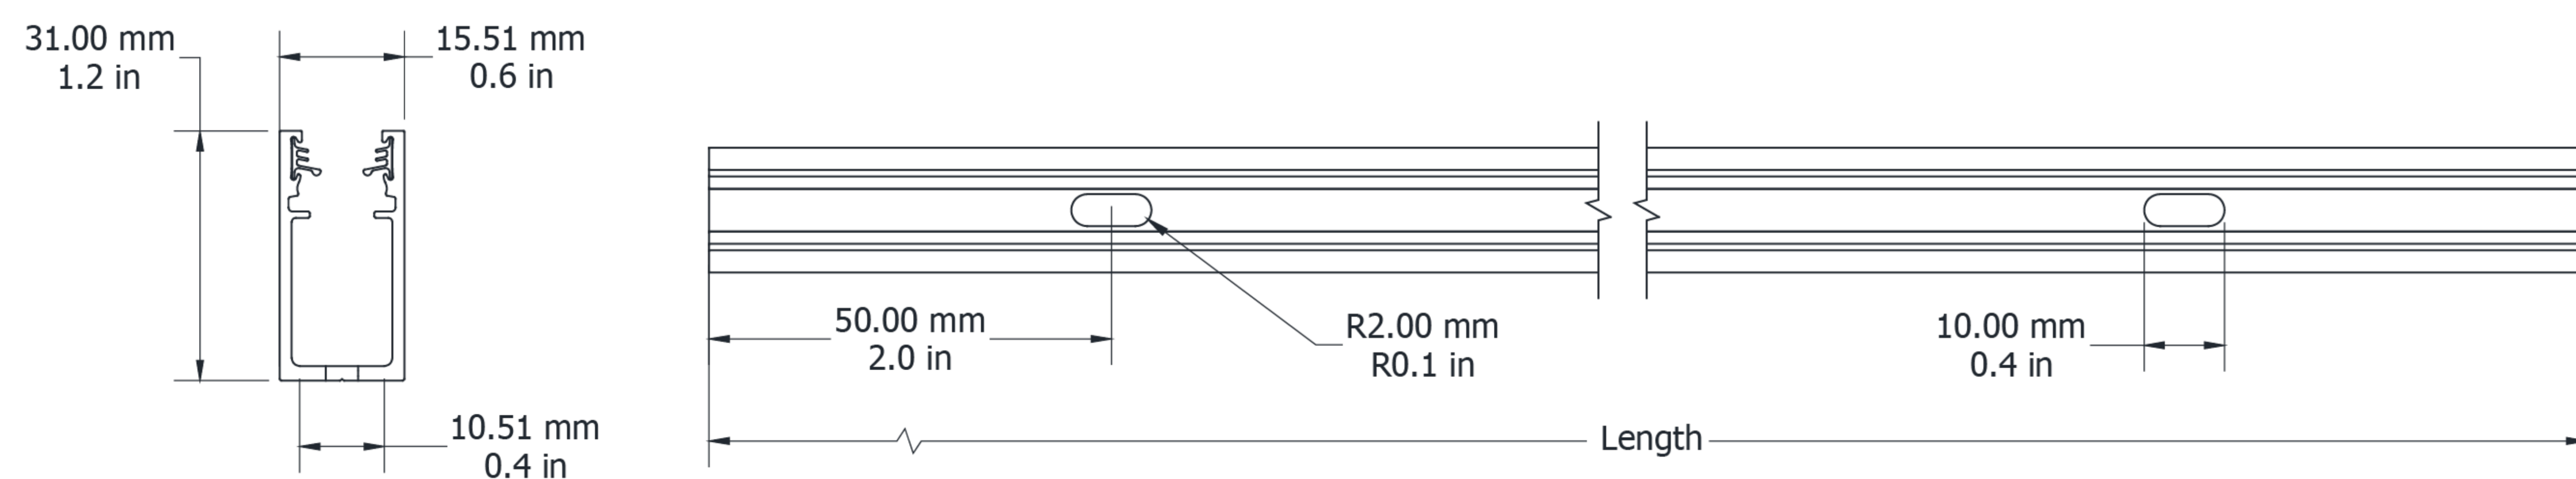

Technical Drawing

UN22TVSGP2727500 / UN22TVSGP27271000 / UN22TVSGP27272000

Ultimo Neon 22 TV Surface Grip Profile

Electrical Output & Data

Dimensions	26.5mm x 26.77mm 1.04in x 1.05in
Length	500 1000 2000mm / 19.6 39.3in 78.74in
Material Colour	Grey
Material	Aluminium and Silicone