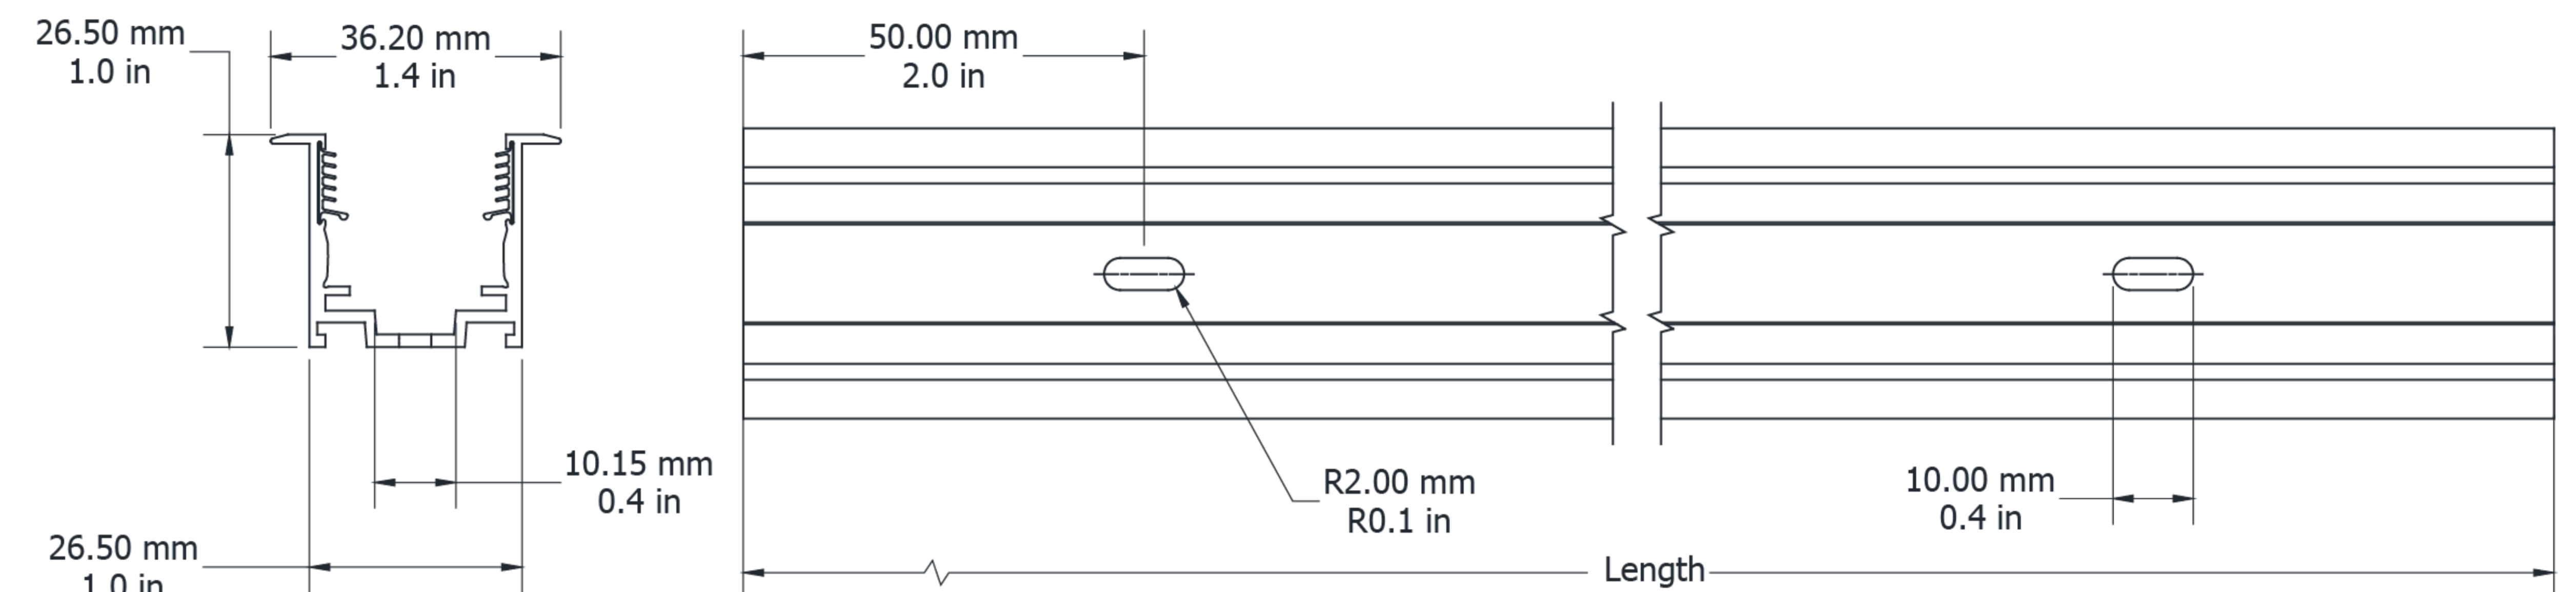

Technical Drawing