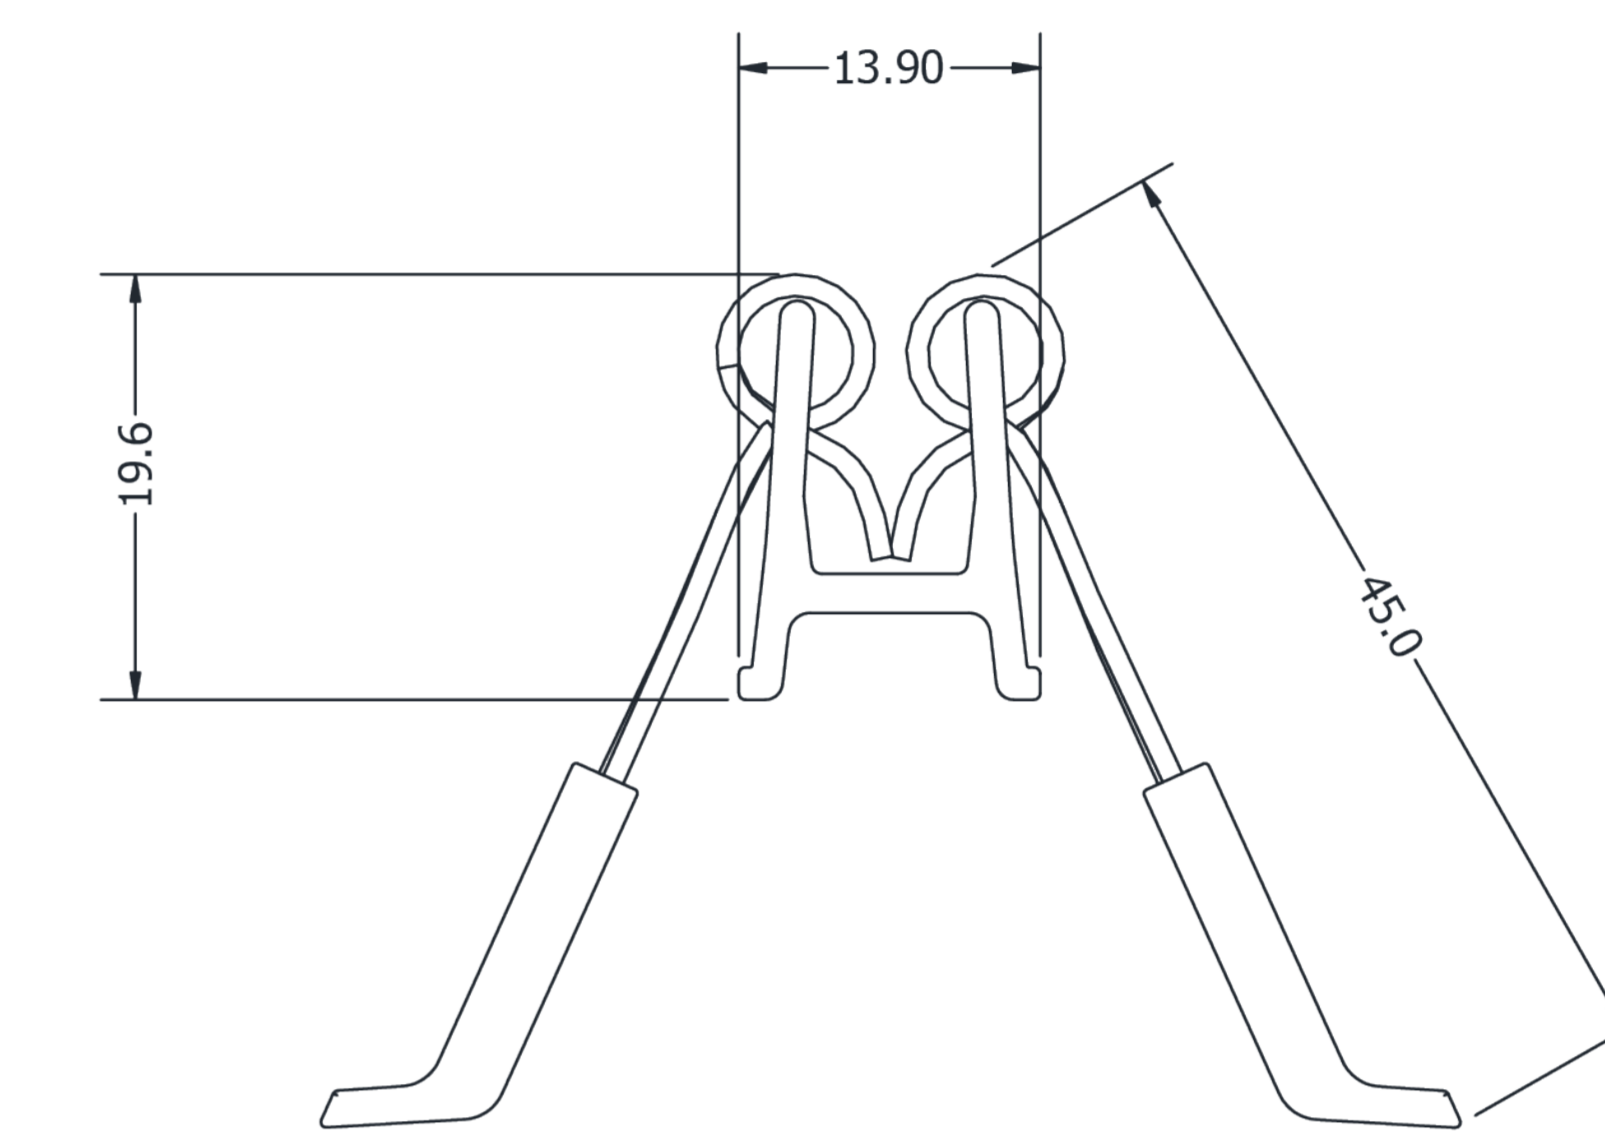

UN16SMB Ultimo Neon 16 Spring Mounting Bracket

Electrical Output & Data

Dimensions	20.2mm x 37.5mm | 0.79in x 1.47in
Length	45mm / 1.77mm
Material Colour	Grey
Material	Stainless Steel

Technical Drawing

UNMSMB2014 Ultimo Neon Maxi Spring Mounting Bracket

Electrical Output & Data

Dimensions	15.9mm x 41.5mm | 0.62in x 1.63in
Length	45mm / 1.77mm
Material Colour	Grey
Material	Stainless Steel

Technical Drawing

UN22GJB180 Ultimo Neon 22 180° Grip Profile Joining Bracket

Electrical Output & Data

Dimensions	-
Length	-
Material Colour	Grey
Material	Stainless Steel

Technical Drawing