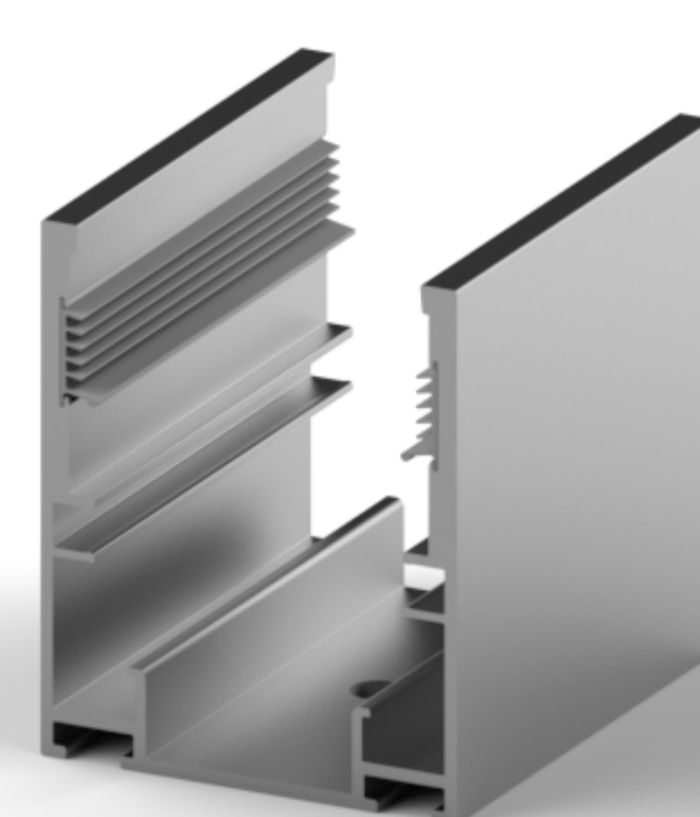

Ultimo Neon 80 Standard Clip

Electrical Output & Data

Dimensions	50mm x 50mm | 1.96in x 1.96in
Length	41mm / 1.61in
Material Colour	Grey
Material	Aluminium

Technical Drawing