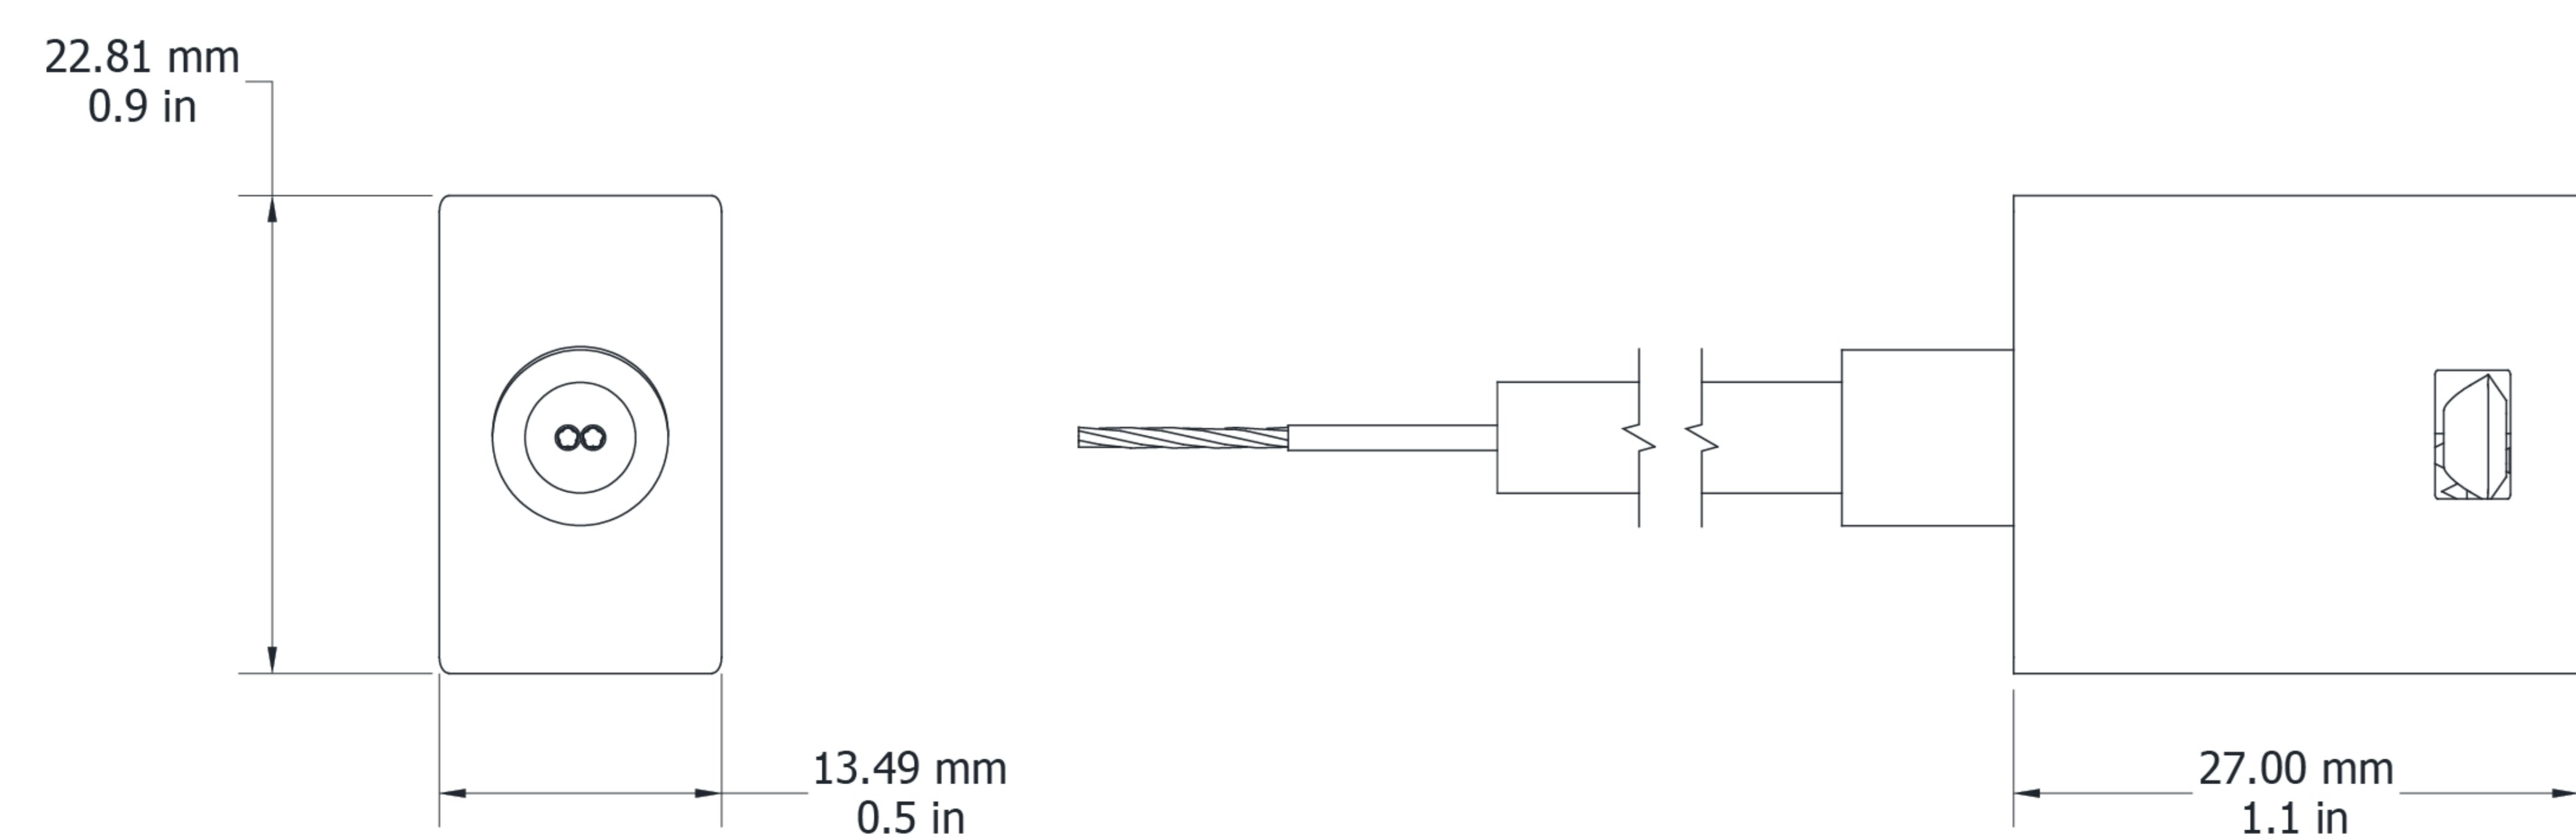

Ultimo Neon Maxi DIY Connectors

Electrical Output & Data

Dimensions	13mm x 22.9mm / 0.51in 0.90in
Length	20 40 300 1000mm / 0.78 1.57 11.8 38.3in
Material Colour	Single Colour White
Material	Steel

Technical Drawing