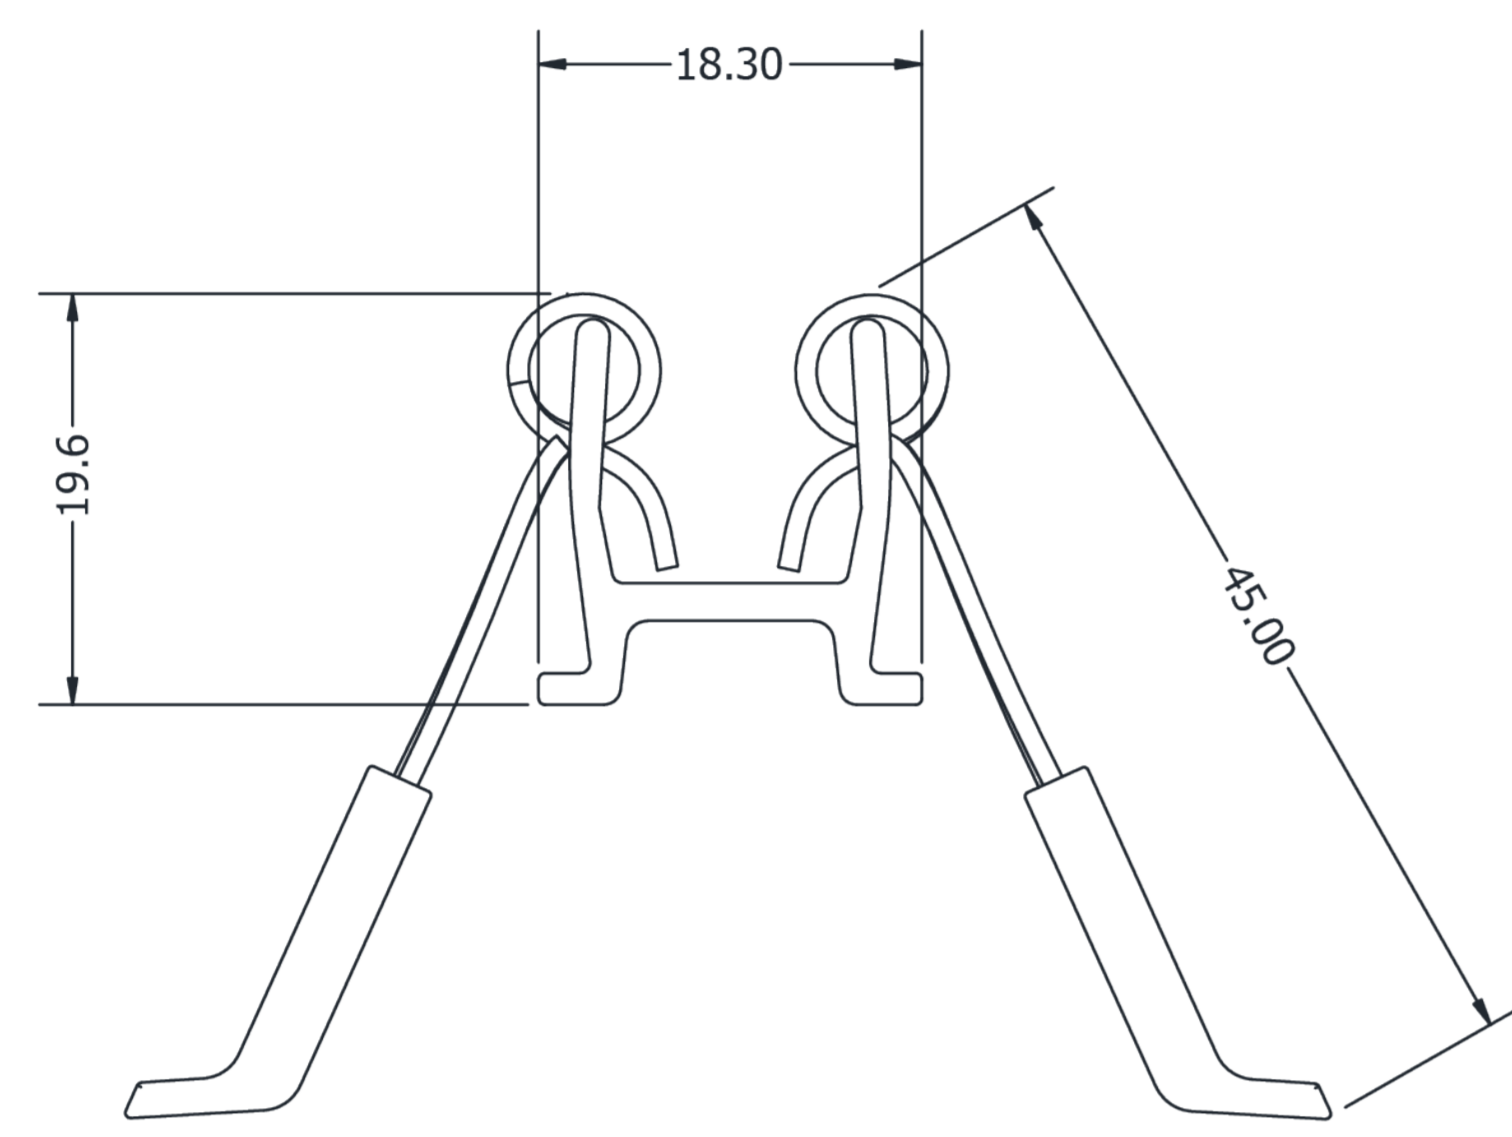

UN16SMB Ultimo Neon 16 Spring Mounting Bracket

Electrical Output & Data

Dimensions	20.2mm x 37.5mm | 0.79in x 1.47in
Length	45mm / 1.77mm
Material Colour	Grey
Material	Stainless Steel

Technical Drawing

UNMSMB2014 Ultimo Neon Maxi Spring Mounting Bracket

Electrical Output & Data

Dimensions	15.9mm x 41.5mm | 0.62in x 1.63in
Length	45mm / 1.77mm
Material Colour	Grey
Material	Stainless Steel

Technical Drawing

UN22GJB180 Ultimo Neon 22 180° Grip Profile Joining Bracket

Electrical Output & Data

Dimensions	-
Length	-
Material Colour	Grey
Material	Stainless Steel

Technical Drawing