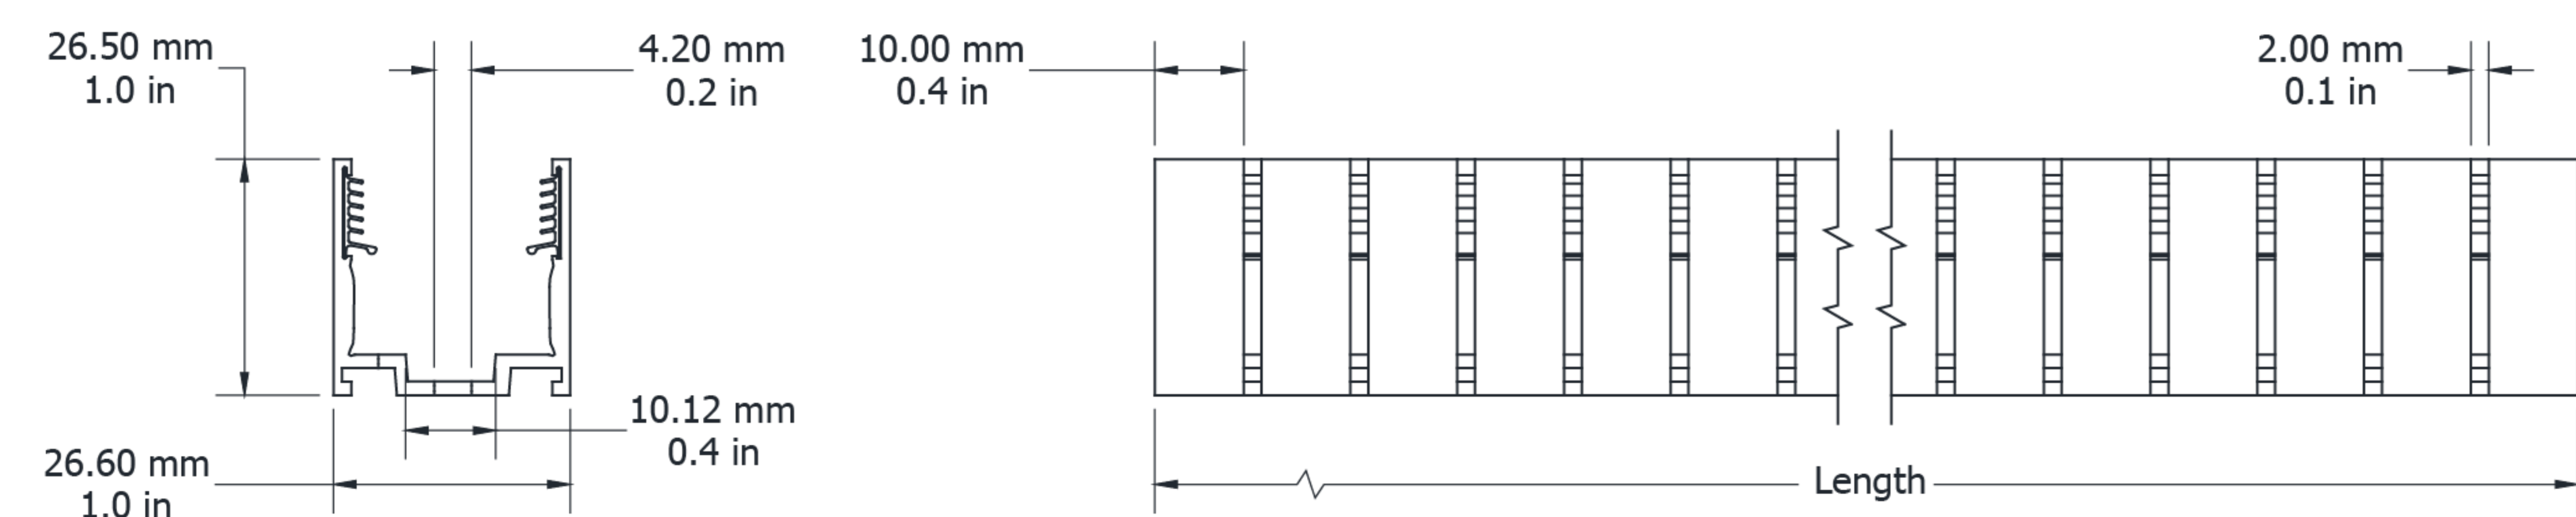

UN22SVRGP2736500 / UN22SVRGP27361000 / UN22SVRGP27362000

Ultimo Neon 22 SV Recessed Grip Profile

Electrical Output & Data

Dimensions	26.5mm x 36.2mm | 1.04in x 1.42in
Length	500 | 1000 | 2000mm / 19.6 | 39.3 | 78.7in
Material Colour	Grey
Material	Aluminium and Silicone

Technical Drawing

UN22TVRGP2727500 / UN22TVRGP27271000 / UN22TVRGP27272000

Ultimo Neon 22 TV Recessed Grip Profile

Electrical Output & Data

Dimensions	26.6mm x 26.5mm | 1.04in x 1.04in
Length	500 | 1000 | 2000mm / 19.6 | 39.3 | 78.74in
Material Colour	Grey
Material	Aluminium and Silicone

Technical Drawing

UN22SVFGP2726500 / UN22SVFGP27261000

Ultimo Neon 22 SV Flexible Grip Profile

Electrical Output & Data

Dimensions	26.6mm x 26.5mm | 1.04in x 1.04in
Length	500 | 1000mm / 19.6 | 39.3in
Material Colour	Grey
Material	Aluminium and Silicone

Technical Drawing

UN16WSGP2440500 / UN16WSGP24401000 / UN16WSGP24402000

Ultimo Neon 16 Wireway Surface Grip Profile

Electrical Output & Data

Dimensions	24mm x 40mm | 0.94in x 1.57in
Length	500 | 1000 | 2000mm / 19.6 | 39.3 | 78.74in
Material Colour	Grey
Material	Aluminium and Silicone

Technical Drawing