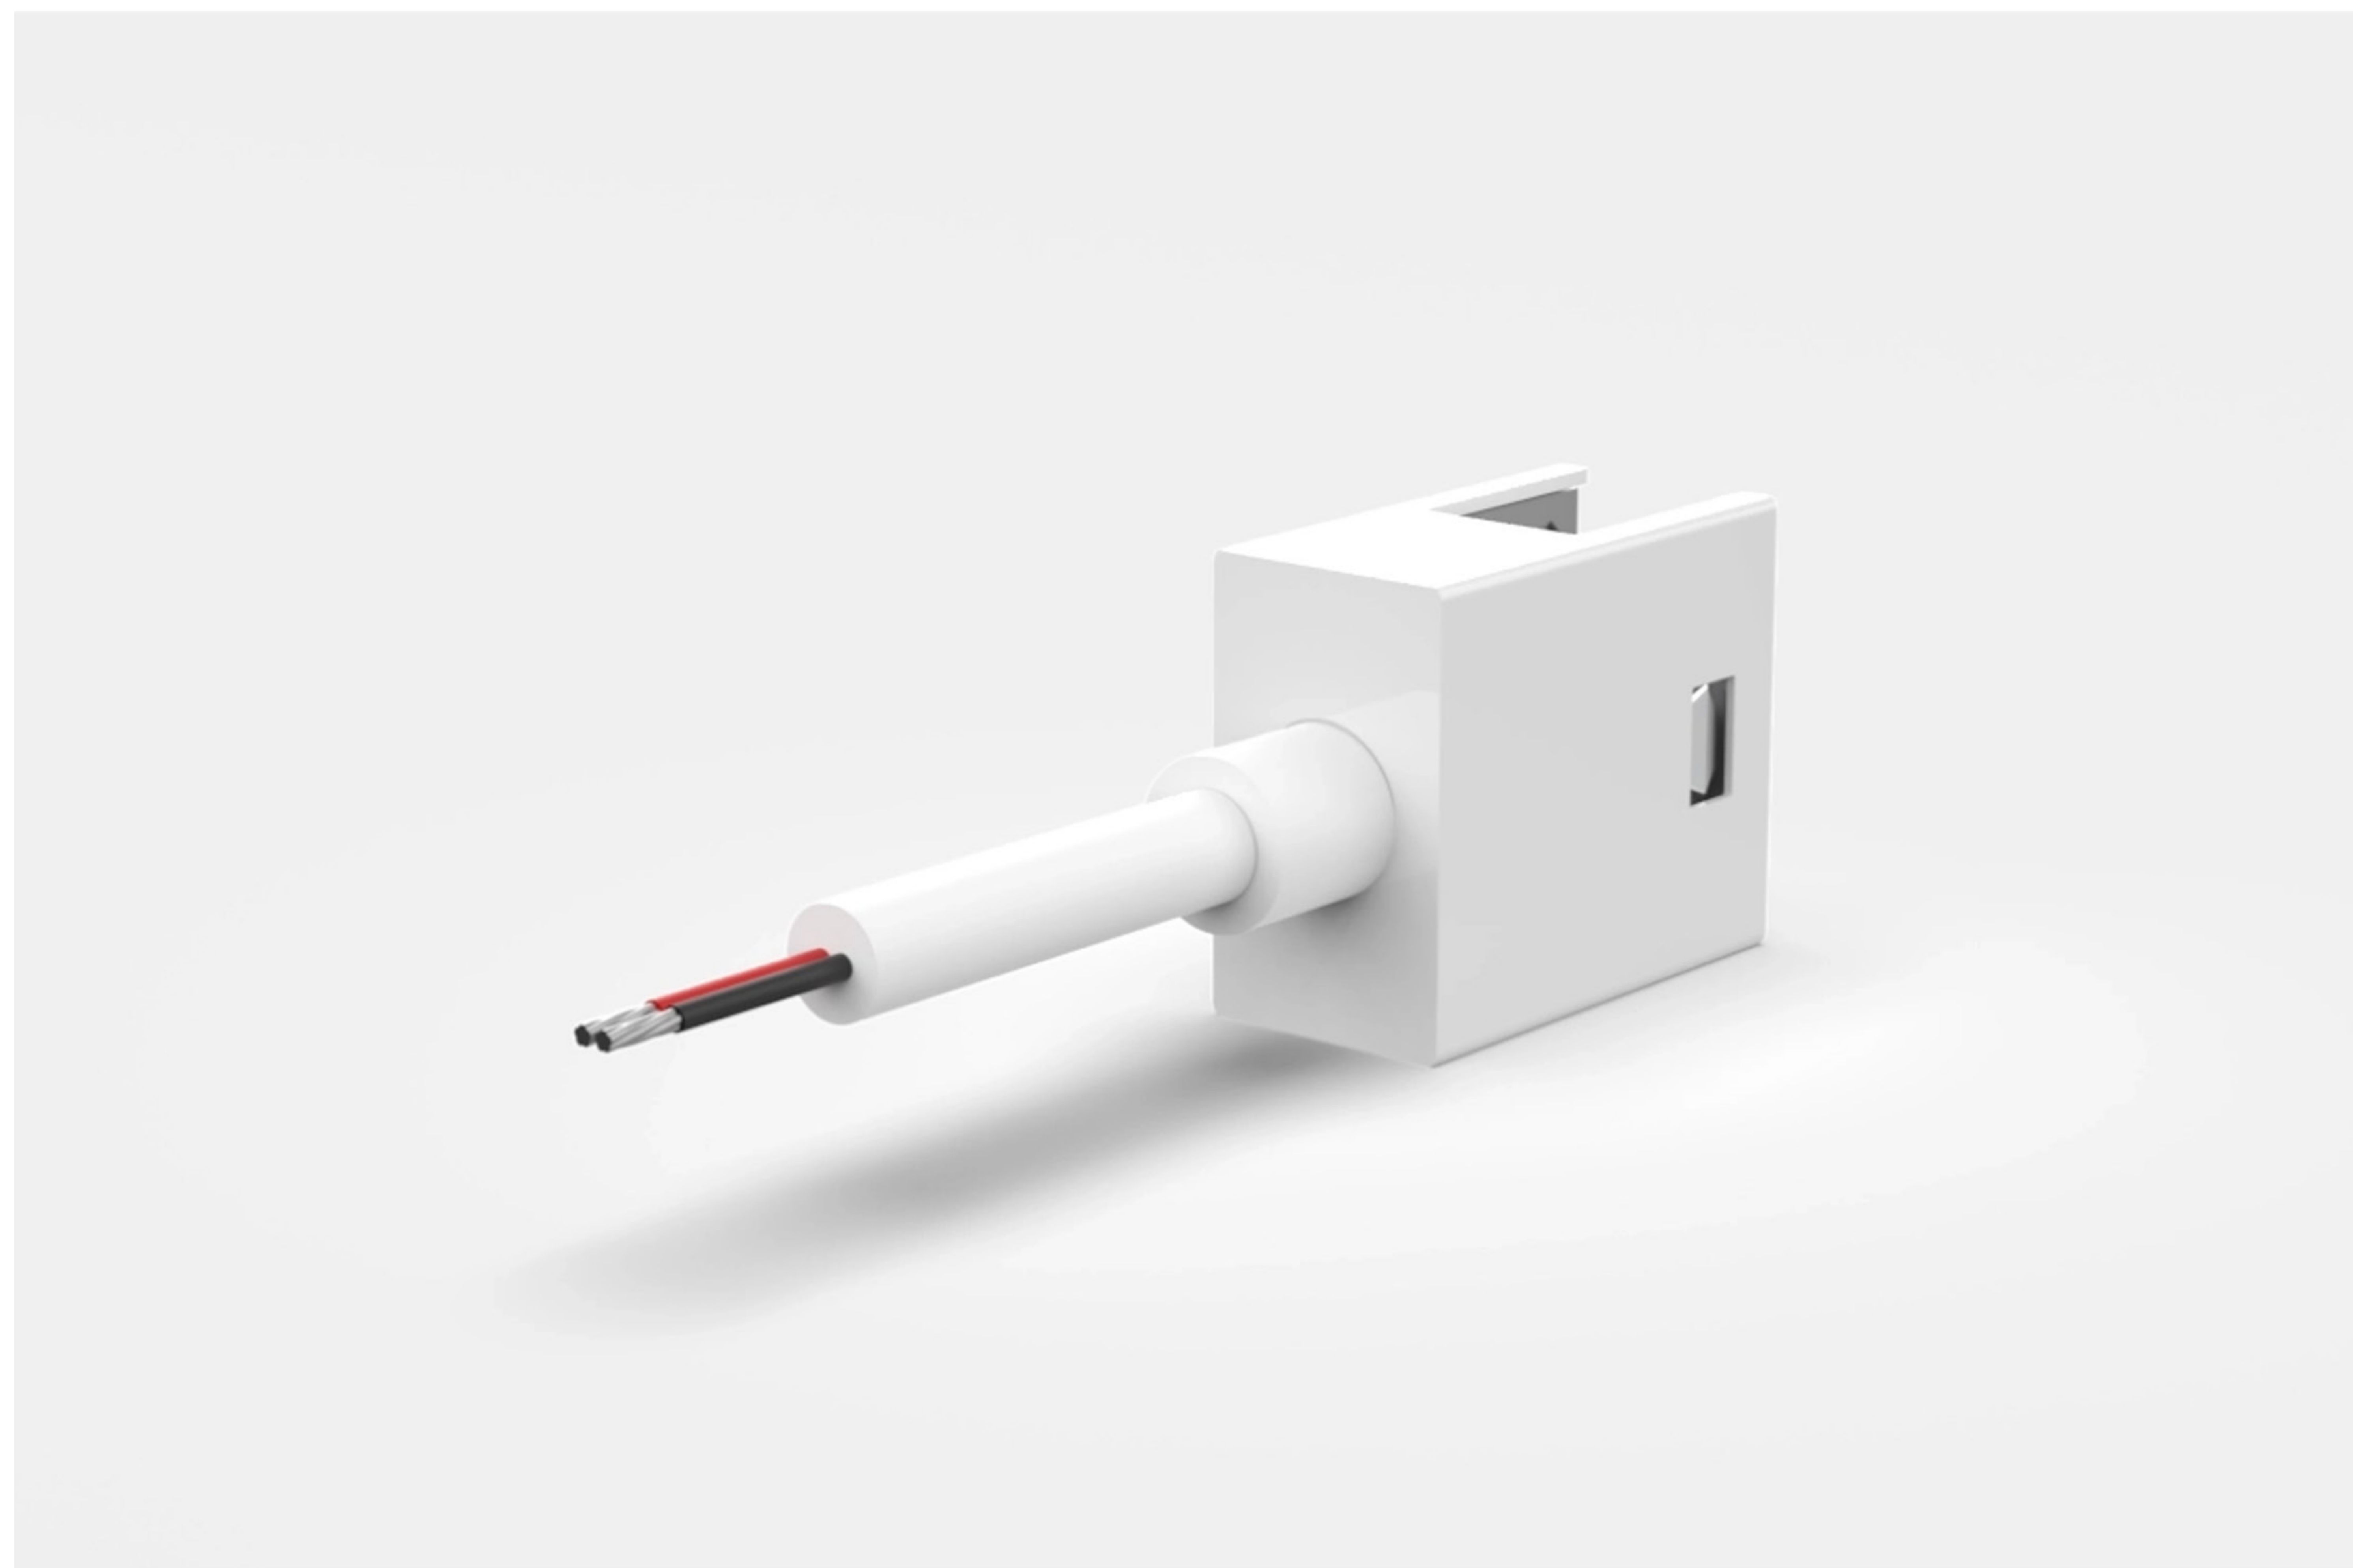

Ultimo Neon Maxi DIY Connectors

Electrical Output & Data

Dimensions	13mm x 22.9mm / 0.51in | 0.90in
Length	20 | 40 | 300 | 1000mm / 0.78 | 1.57 | 11.8 | 38.3in
Material Colour	Single Colour | White
Material	Steel