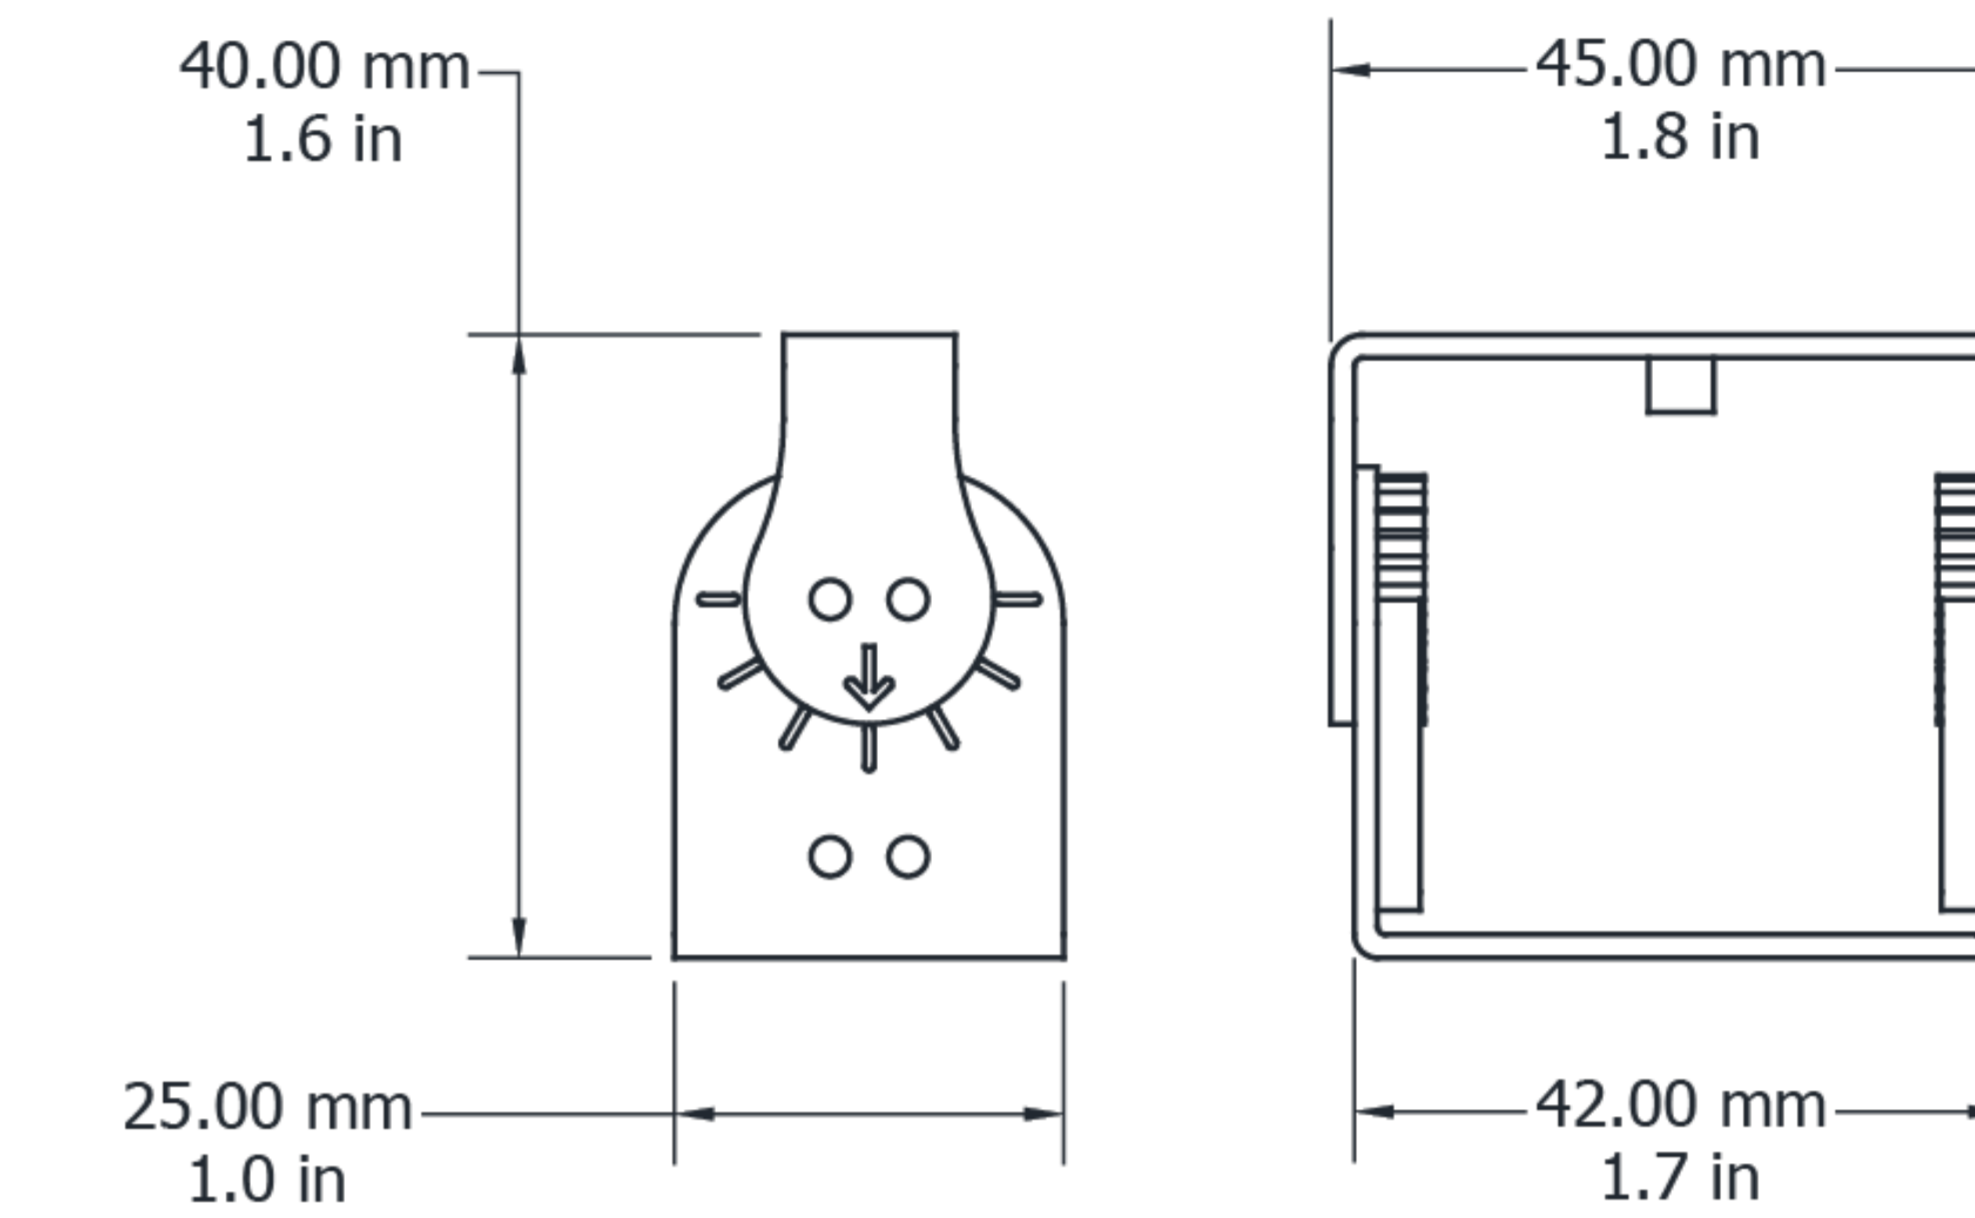

UN10GPJB180 Ultimo Neon 10 180° Grip Profile Joining Bracket

Electrical Output & Data

Dimensions	-
Length	-
Material Colour	Grey
Material	Stainless Steel

Technical Drawing

PAB3721 Profile Adjustable Bracket 21mm

Electrical Output & Data

Dimensions	36.6mm x 21.3mm | 1.44in x 0.83in
Length	13.25mm / 0.52in
Material Colour	Grey
Material	Stainless Steel

Technical Drawing

PAB4540 Profile Adjustable Bracket 40mm

Electrical Output & Data

Dimensions	45mm x 40mm | 1.77in x 1.57in
Length	25 | 40mm / 0.98 | 1.57mm
Material Colour	Grey
Material	Stainless Steel

Technical Drawing

UNMSMLB2070 Ultimo Neon Maxi Side Mounting L Bracket

Electrical Output & Data

Dimensions	20mm x 70mm | 0.78in x 2.75in
Length	25mm / 0.98in
Material Colour	Grey
Material	Aluminium

Technical Drawing