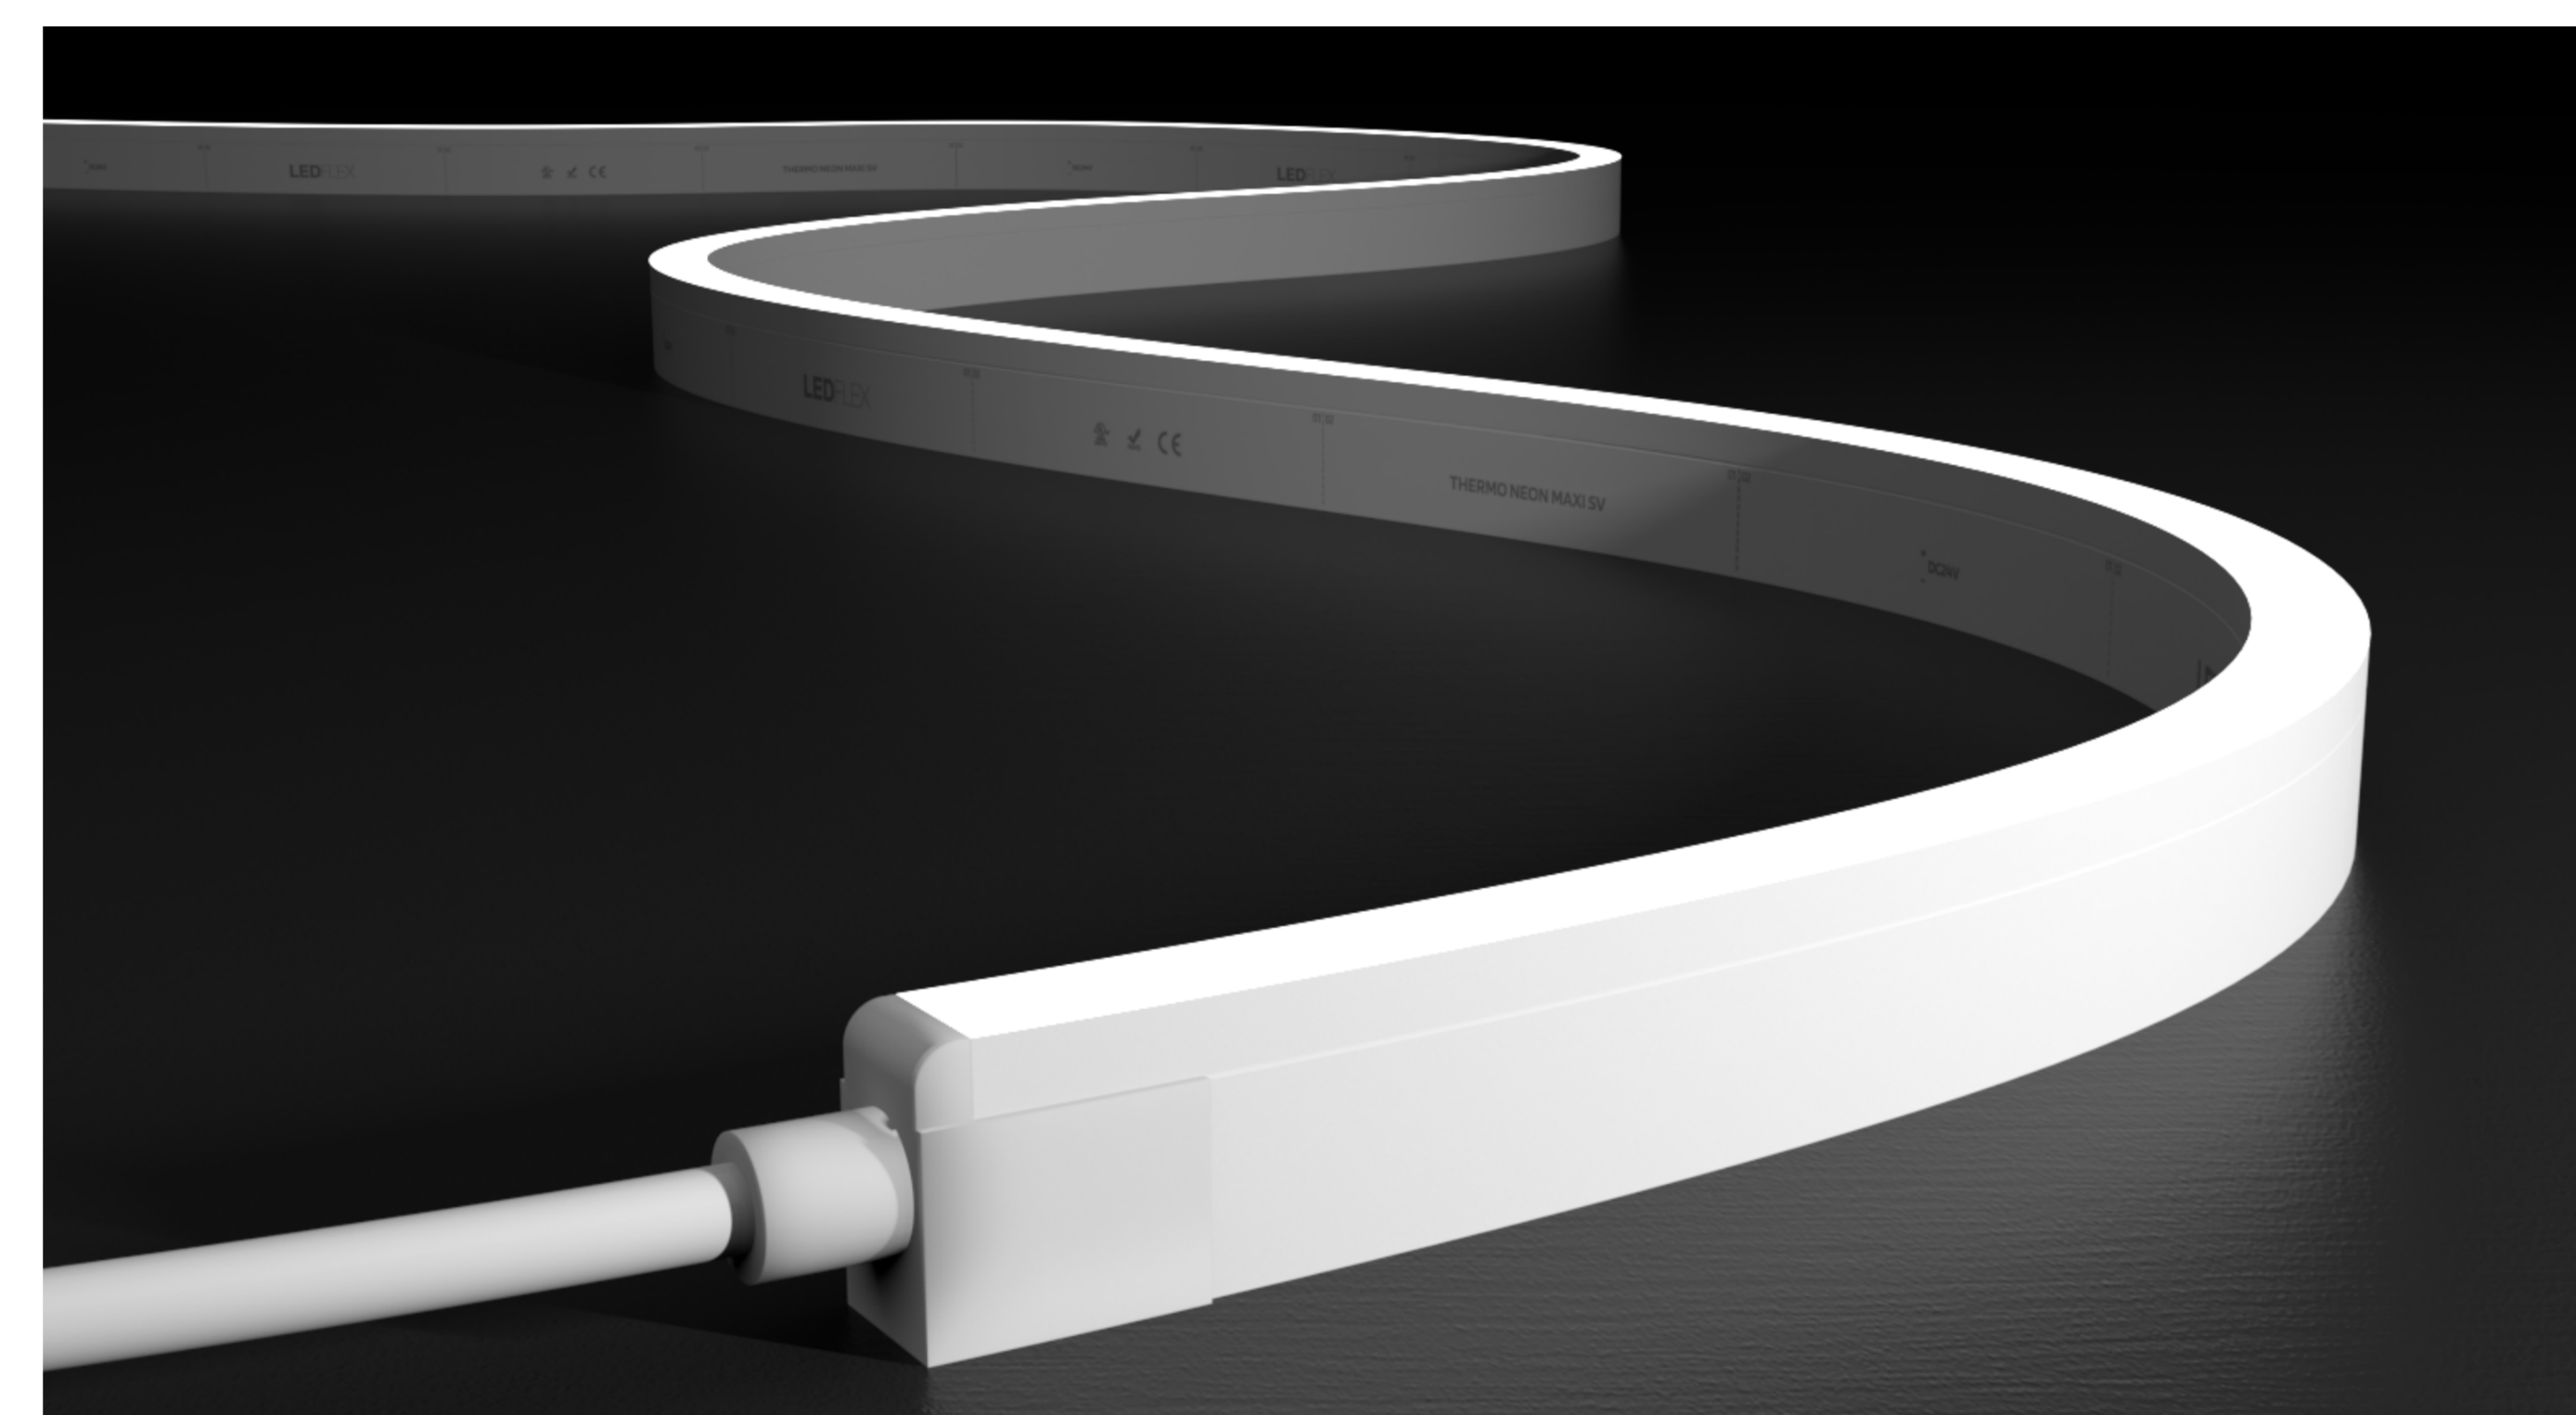

Thermo Neon 134
High Temperature and High Humidity Neon for Sauna Applications