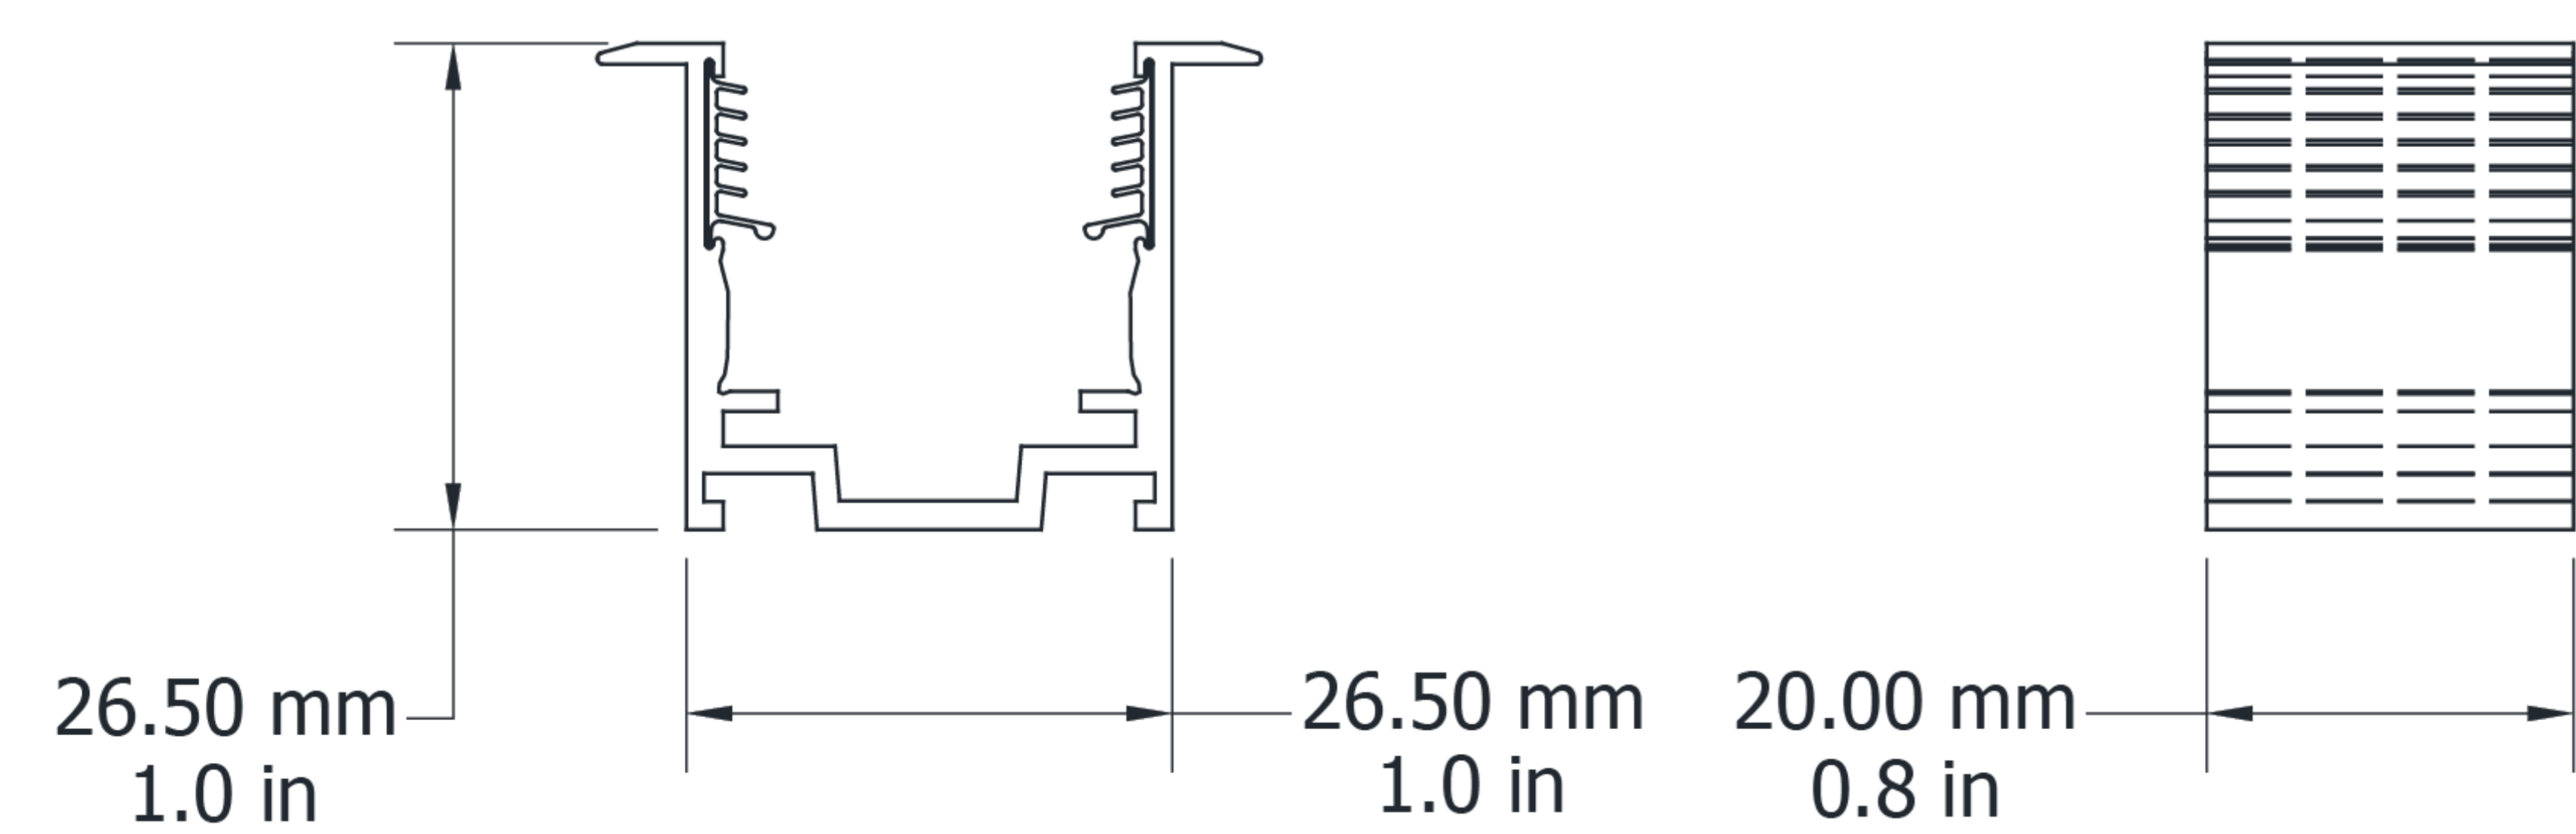

Technical Drawing