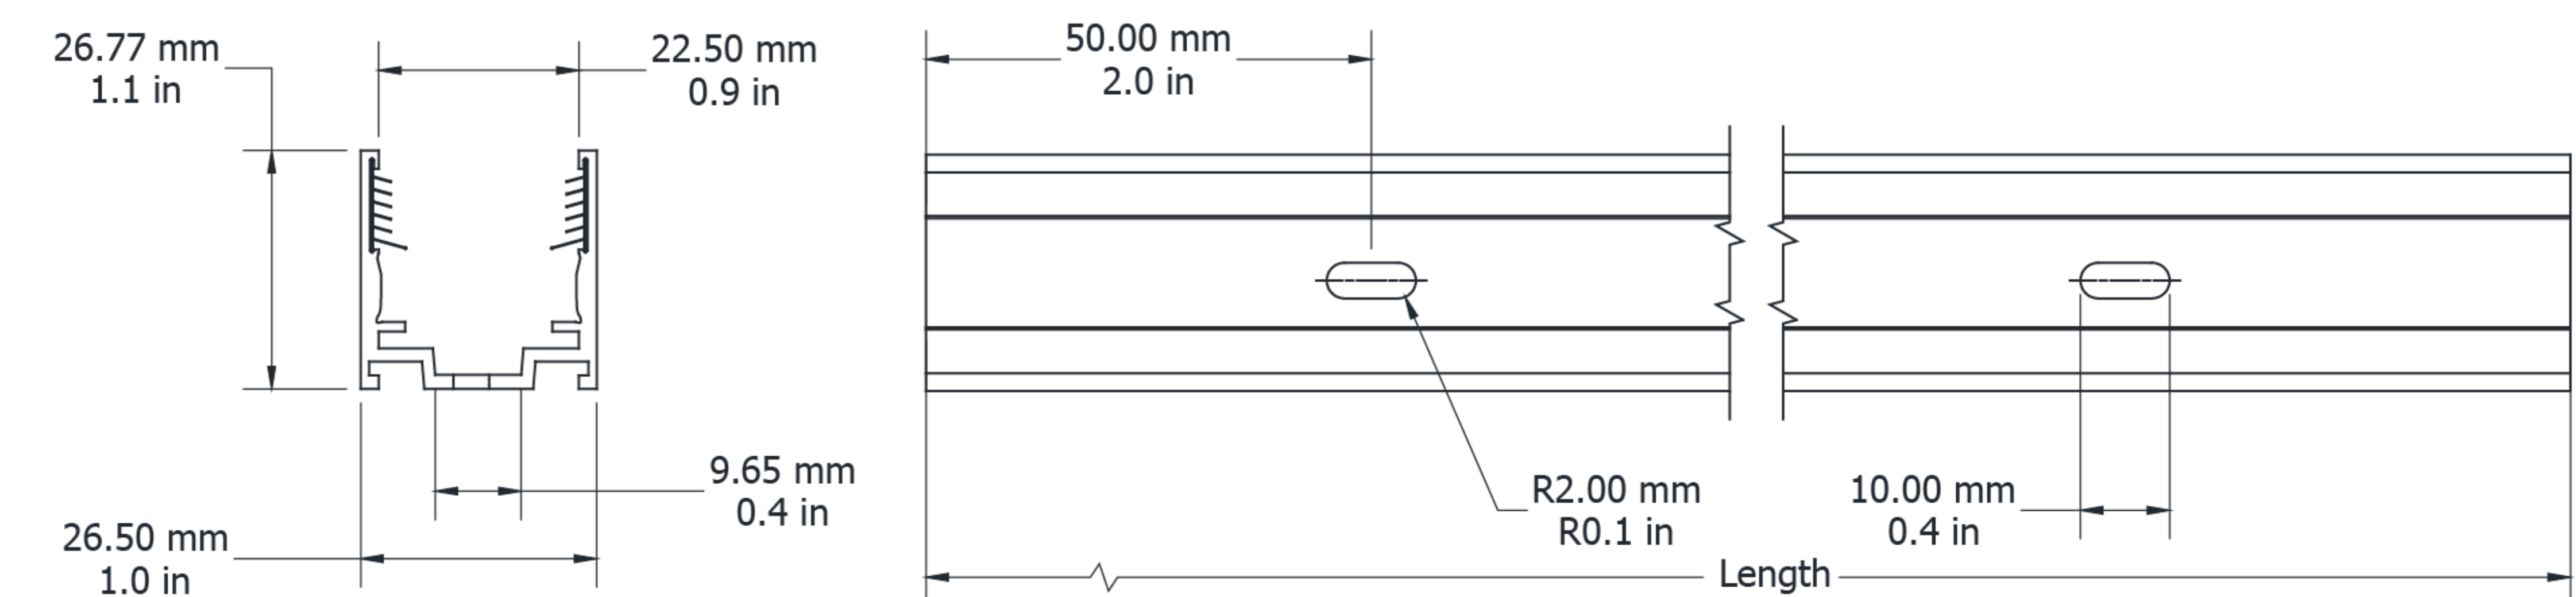

Technical Drawing