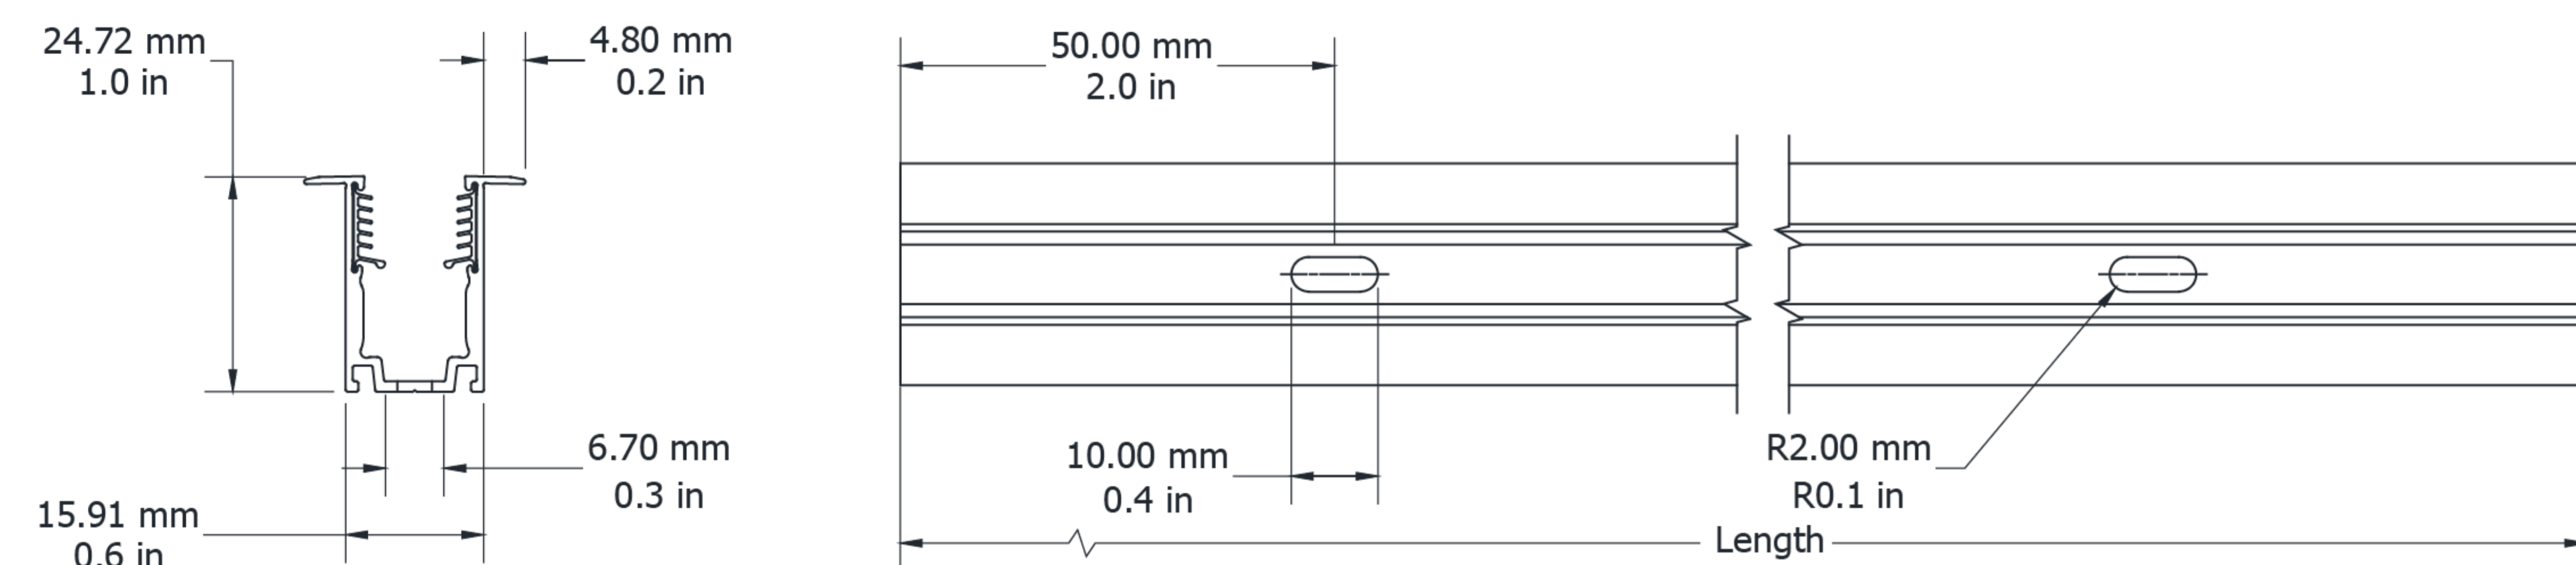

Technical Drawing