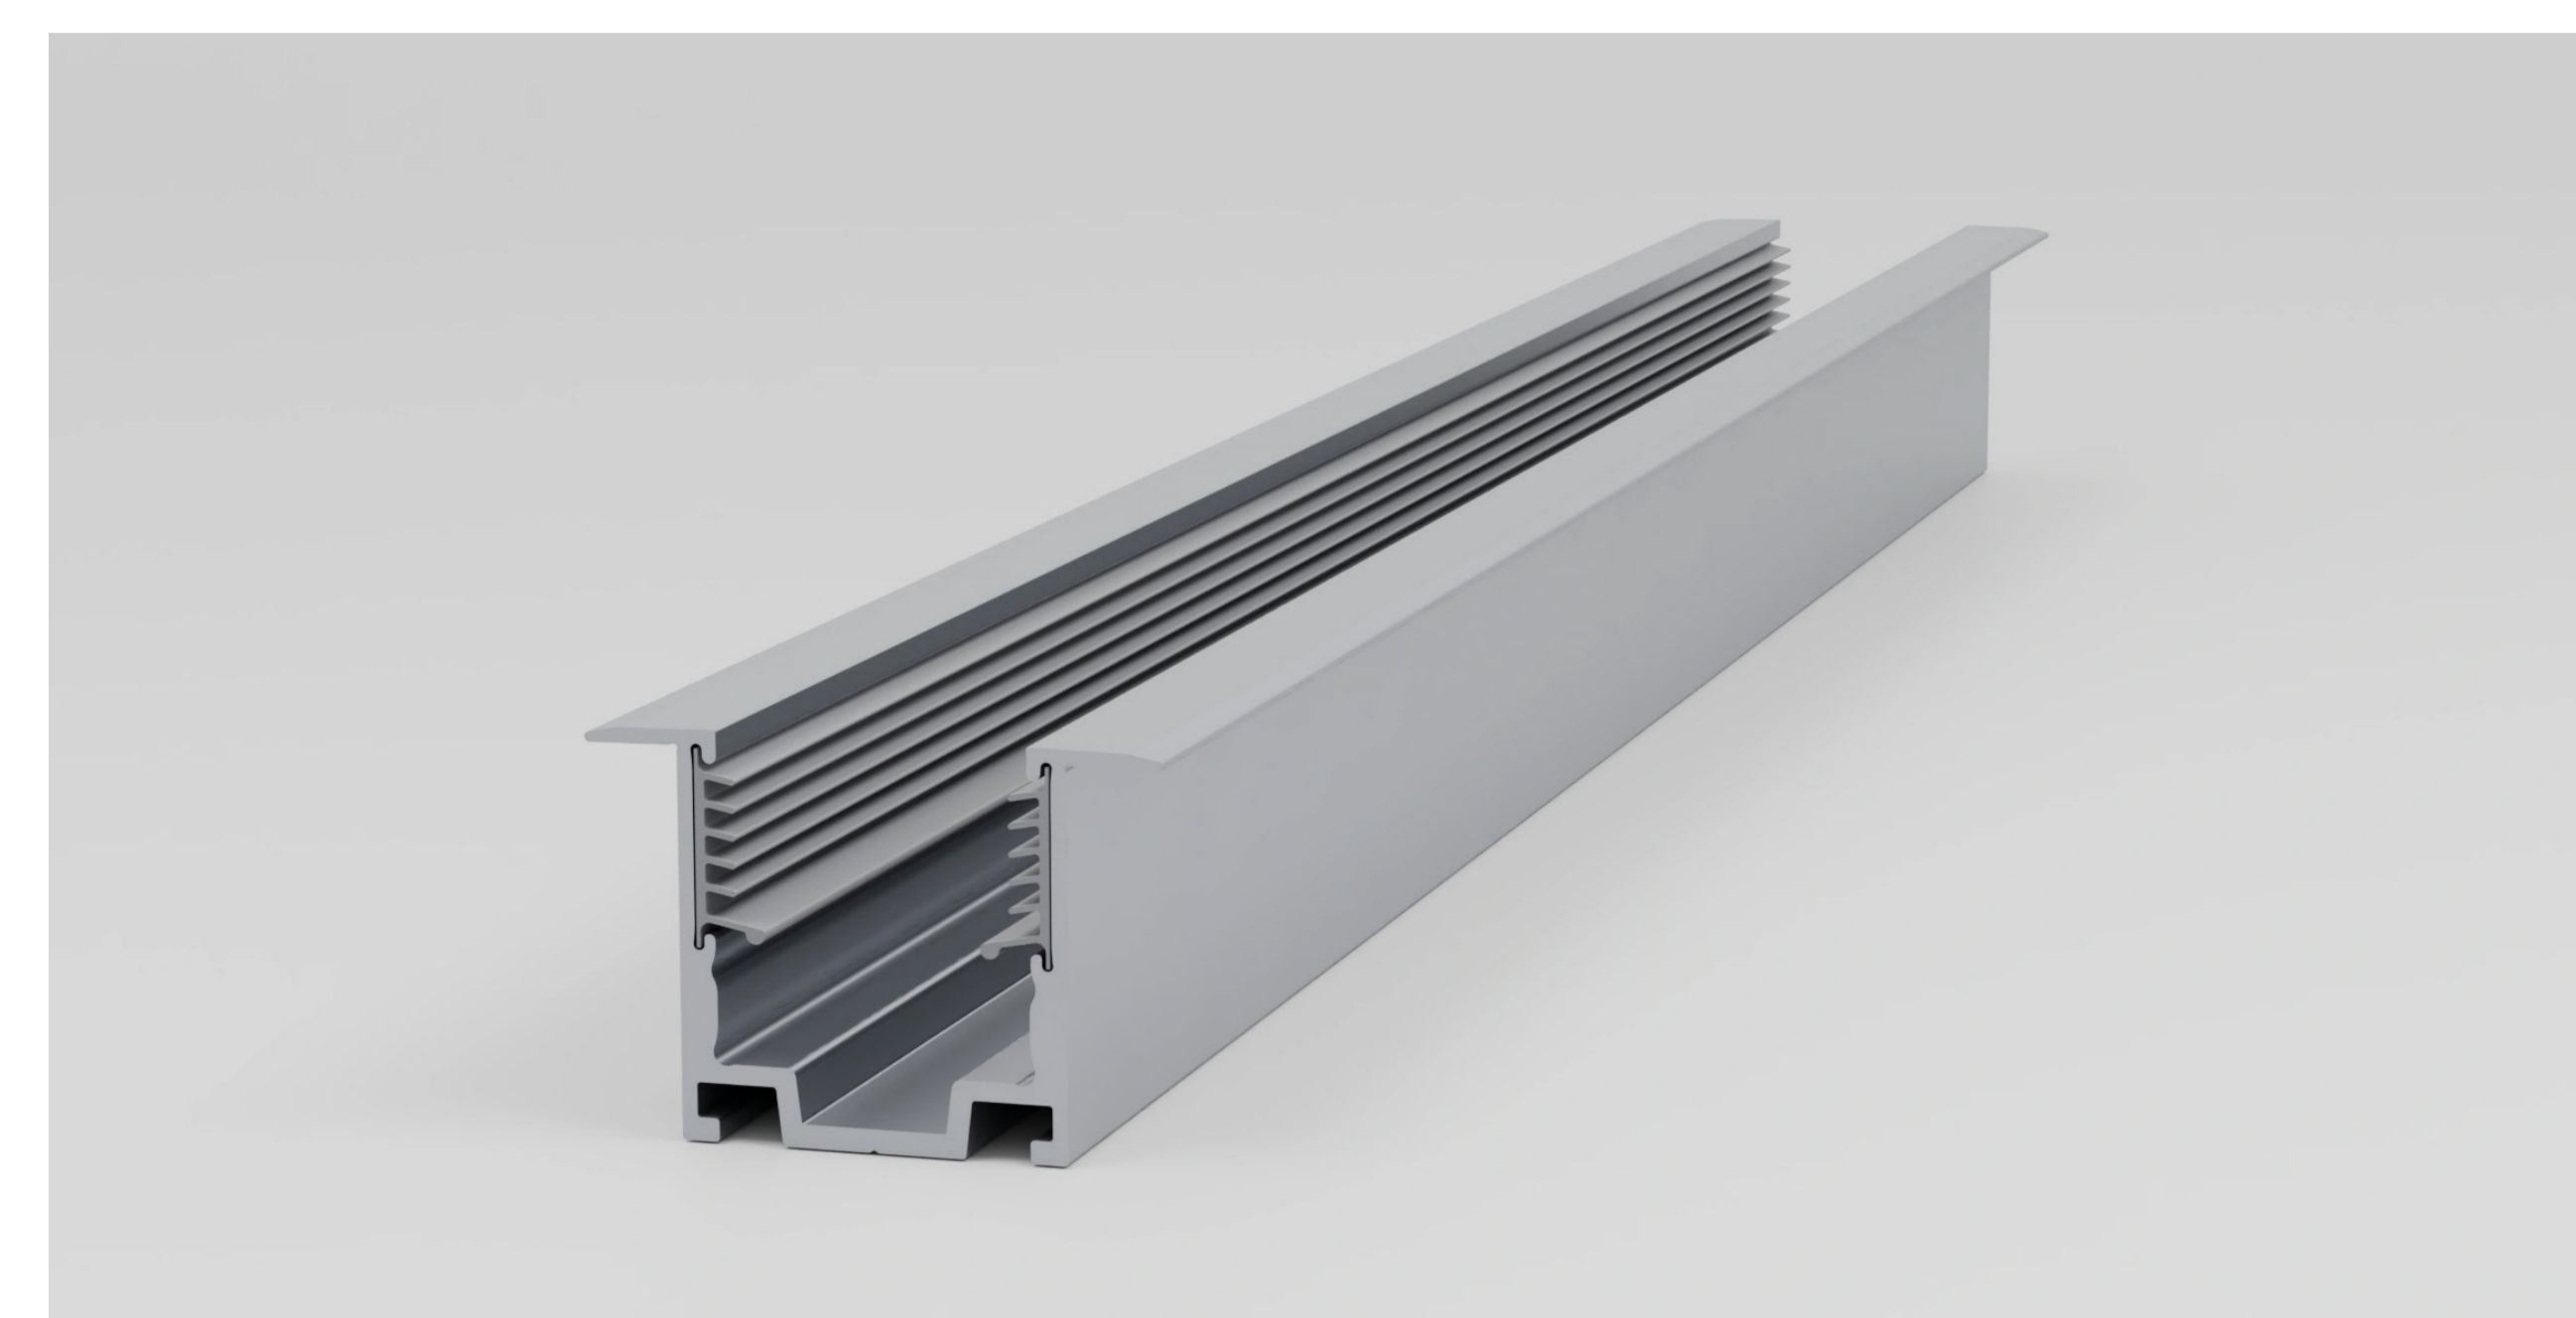

UN16RGP3021500 / UN16RGP30211000 / UN16RGP30212000
Ultimo Neon 16 Recessed Grip Profile