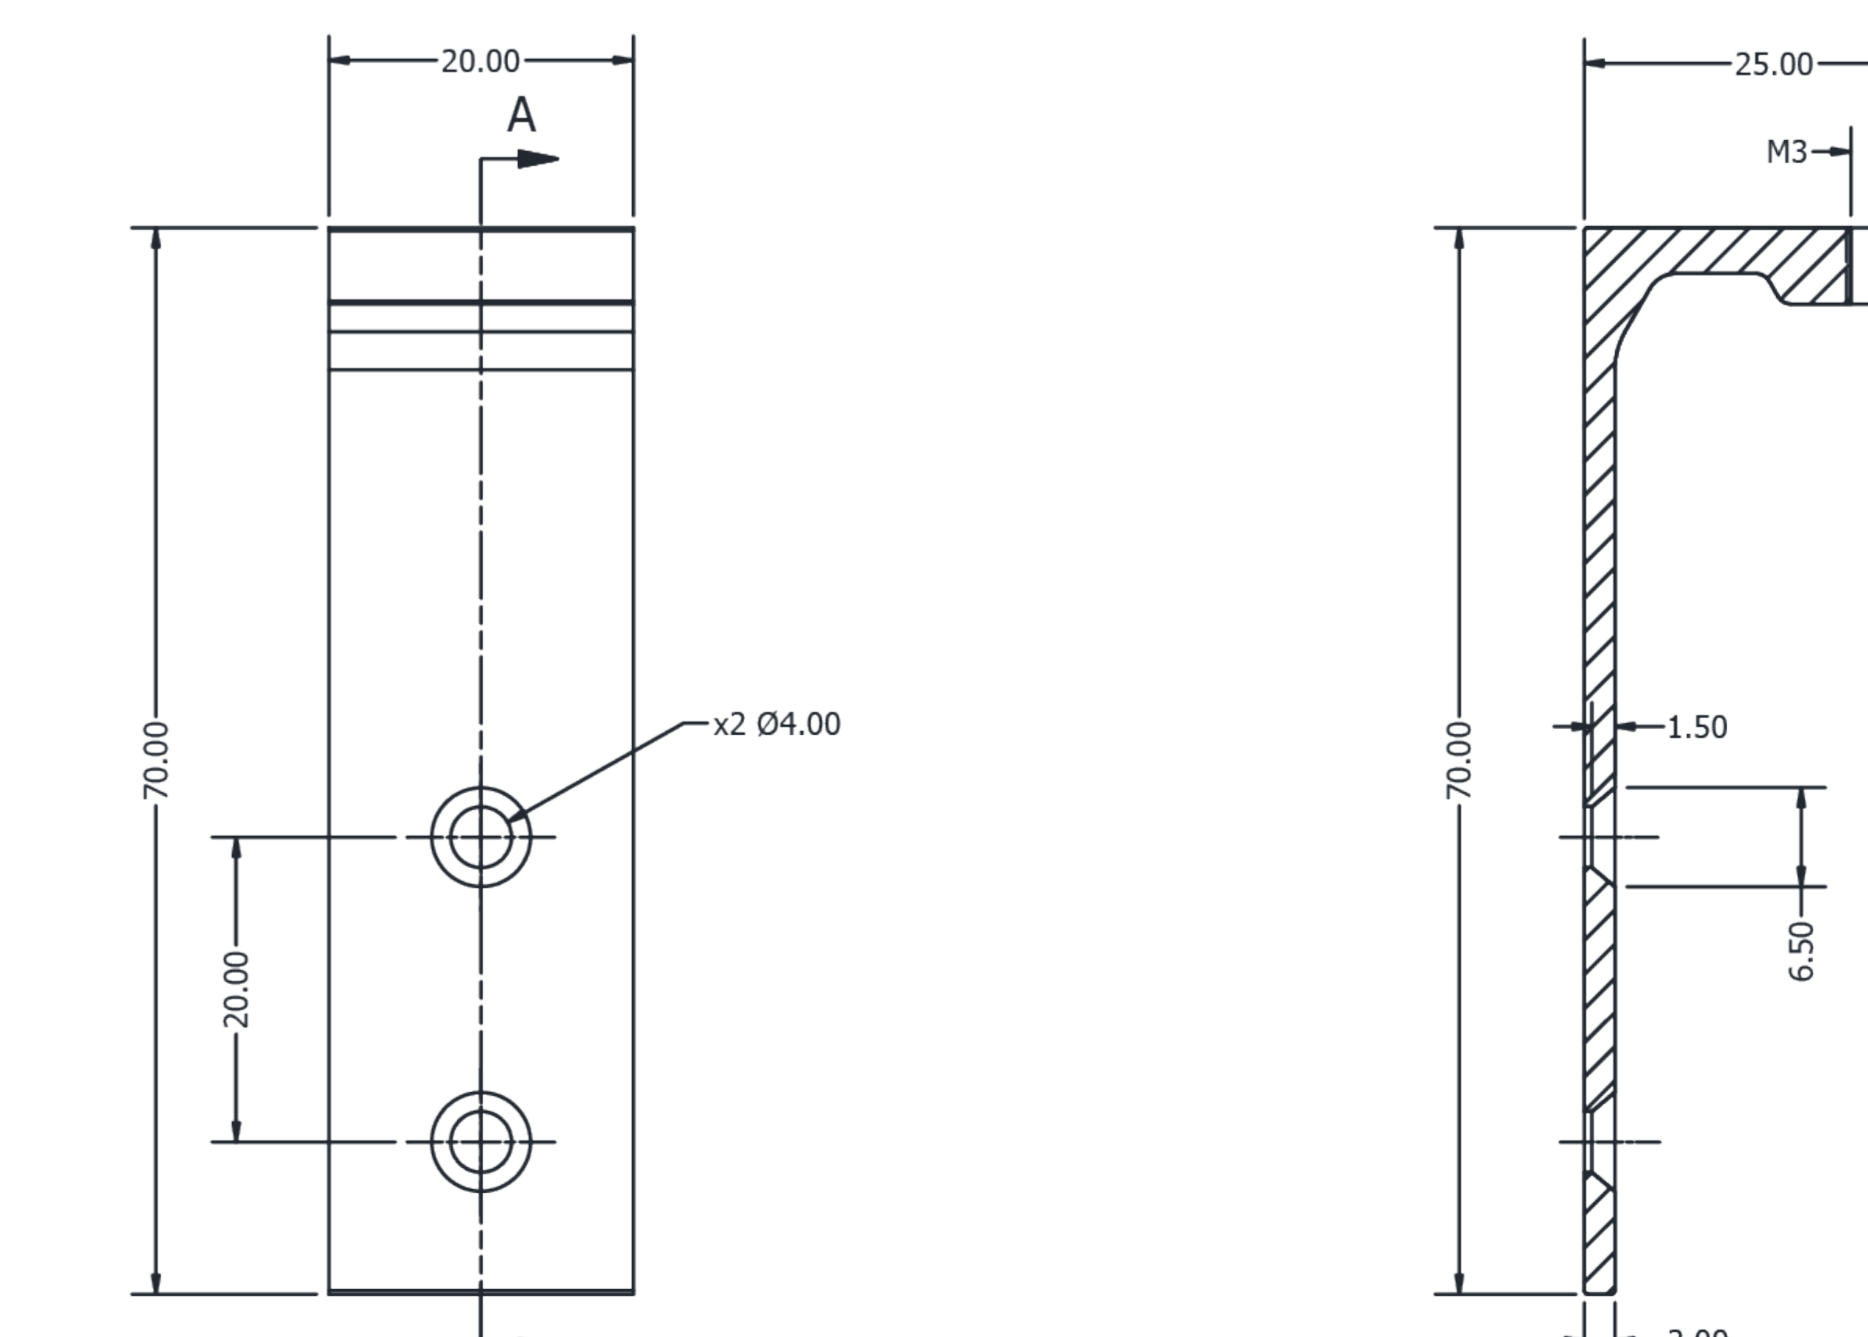

UN10GPJB180 Ultimo Neon 10 180° Grip Profile Joining Bracket

Electrical Output & Data

Dimensions	-
Length	-
Material Colour	Grey
Material	Stainless Steel

Technical Drawing

PAB3721 Profile Adjustable Bracket 21mm

Electrical Output & Data

Dimensions	36.6mm x 21.3mm | 1.44in x 0.83in
Length	13.25mm / 0.52in
Material Colour	Grey
Material	Stainless Steel

Technical Drawing

PAB4540 Profile Adjustable Bracket 40mm

Electrical Output & Data

Dimensions	45mm x 40mm | 1.77in x 1.57in
Length	25 | 40mm / 0.98 | 1.57mm
Material Colour	Grey
Material	Stainless Steel

Technical Drawing

UNMSMLB2070 Ultimo Neon Maxi Side Mounting L Bracket

Electrical Output & Data

Dimensions	20mm x 70mm | 0.78in x 2.75in
Length	25mm / 0.98in
Material Colour	Grey
Material	Aluminium

Technical Drawing