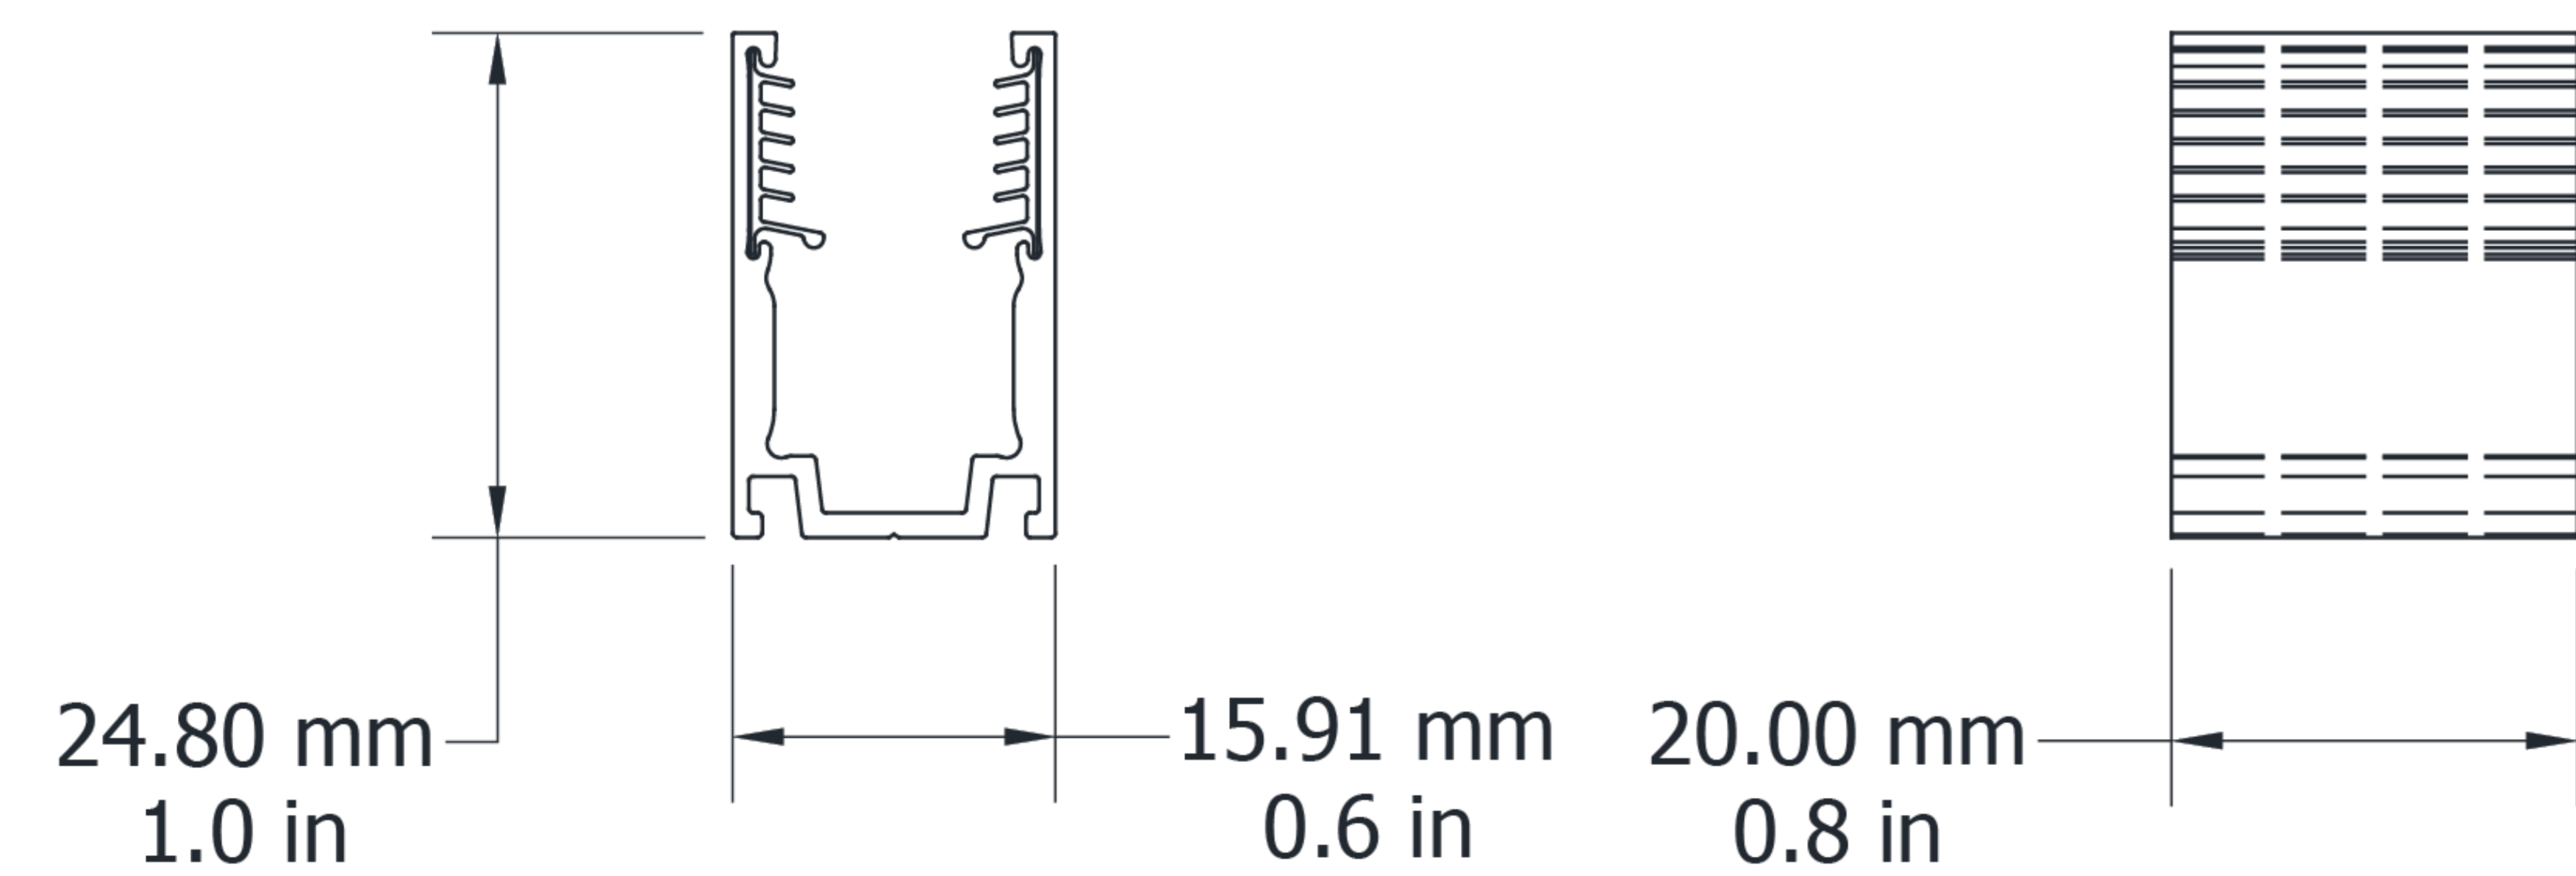

Technical Drawing

UNMSGC1625

Ultimo Neon Maxi Surface Grip Clip

Electrical Output & Data

Dimensions	16mm x 25mm 0.62in x 0.98in
Length	20mm / 0.78in
Material Colour	Grey
Material	Aluminium and Silicone

Technical Drawing