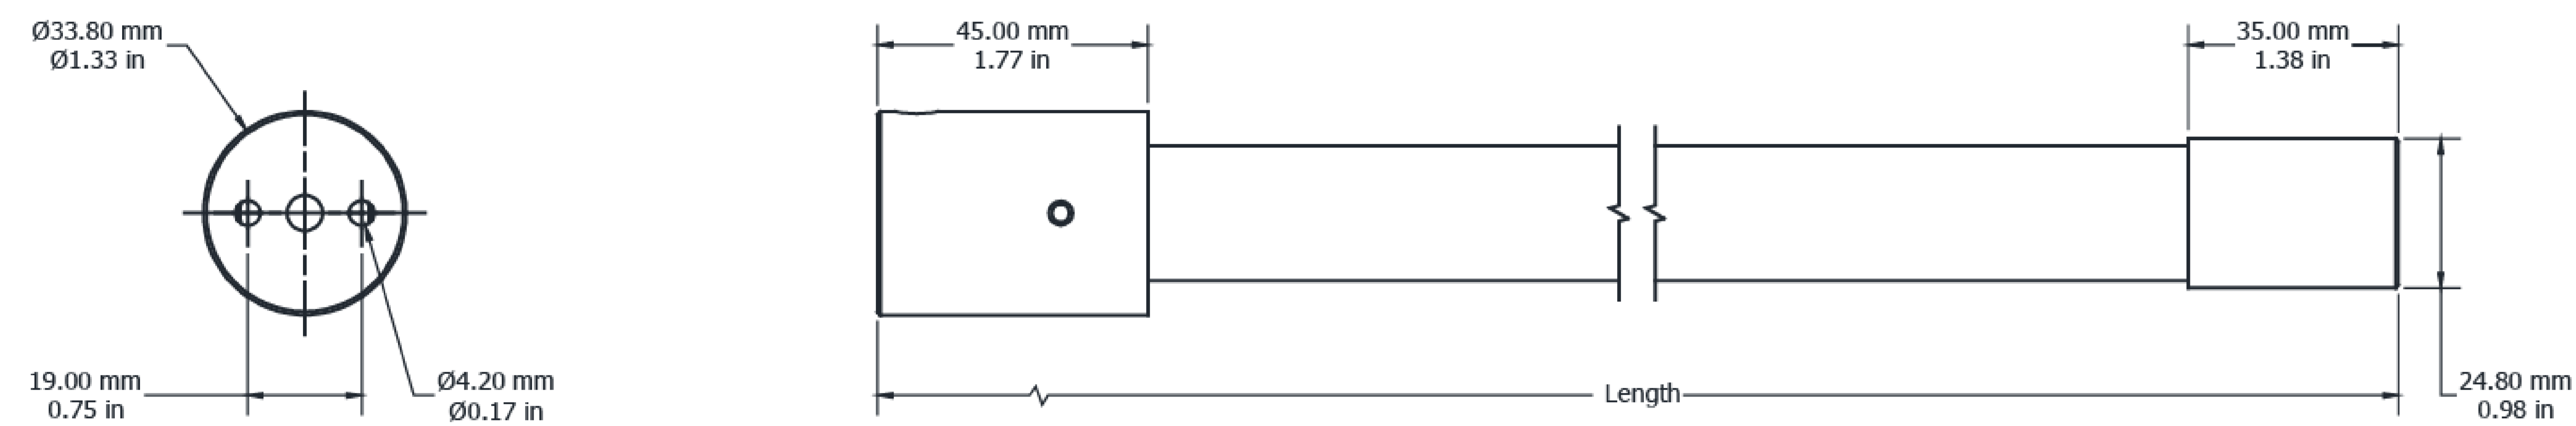

UNR18VSK1000

Ultimo Neon Radius 18 Vertical Suspension Kit

Electrical Output & Data

Length	1000mm / 39.3in
Material Colour	Grey
Material	Metal & Glass

Technical Drawing

UNR25VSMK1000

Ultimo Neon Radius 25 Vertical Suspension Kit

Electrical Output & Data

Length	1000mm / 39.3in
Material Colour	Grey
Material	Metal & Glass

Technical Drawing

UNR18VSKC1000

Ultimo Neon Radius 18 Vertical Suspension Kit with Cable

Electrical Output & Data

Length	1000mm / 39.3in
Material Colour	Grey
Material	Metal & Glass

Technical Drawing

UNR25VSKC1000

Ultimo Neon Radius 25 Vertical Suspension Kit with Cable

Electrical Output & Data

Length	1000mm / 39.3in
Material Colour	Grey
Material	Metal & Glass

Technical Drawing