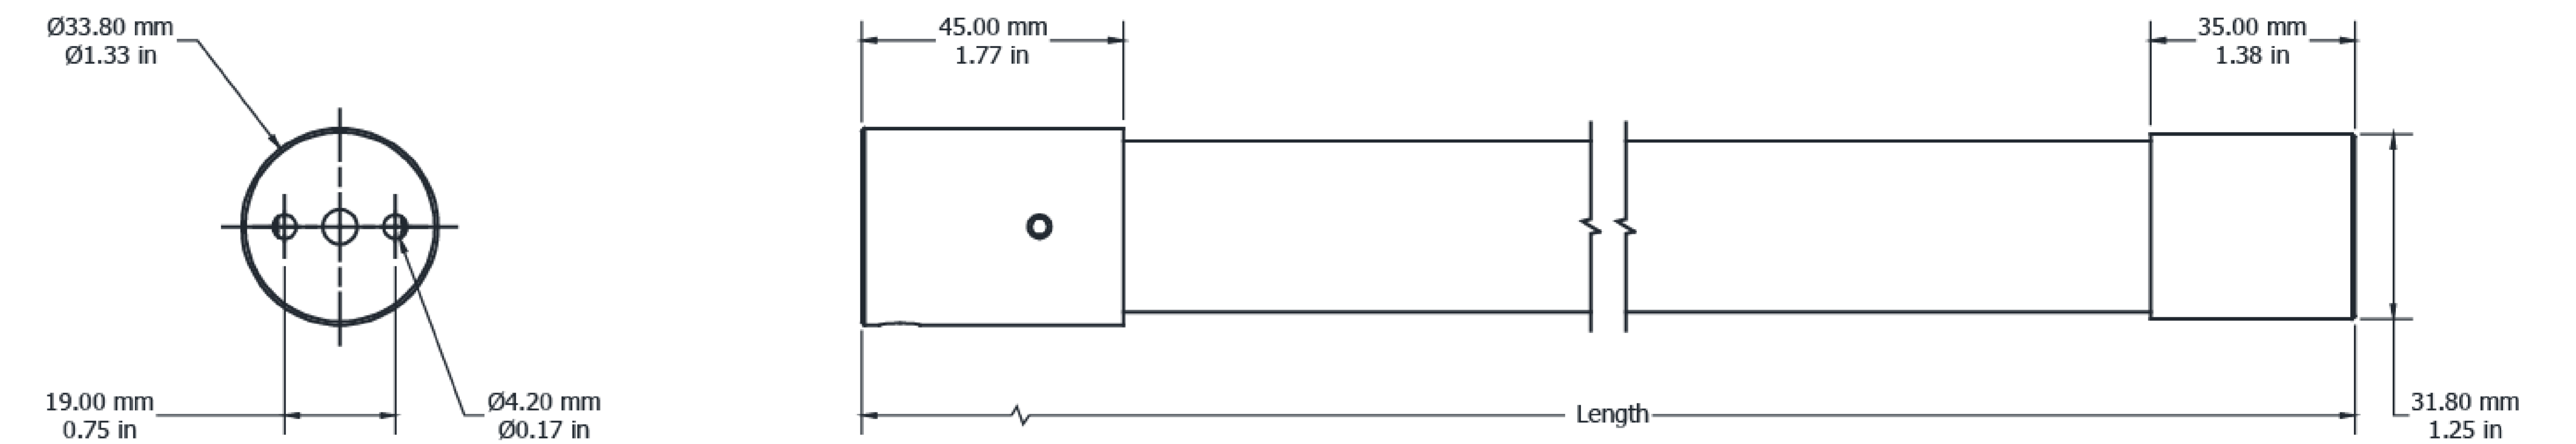

UNR18VSK1000

Ultimo Neon Radius 18 Vertical Suspension Kit

Electrical Output & Data

Length	1000mm / 39.3in
Material Colour	Grey
Material	Metal & Glass

Technical Drawing

UNR25VSMK1000

Ultimo Neon Radius 25 Vertical Suspension Kit

Electrical Output & Data

Length	1000mm / 39.3in
Material Colour	Grey
Material	Metal & Glass

Technical Drawing

UNR18VSKC1000

Ultimo Neon Radius 18 Vertical Suspension Kit with Cable

Electrical Output & Data

Length	1000mm / 39.3in
Material Colour	Grey
Material	Metal & Glass

Technical Drawing

UNR25VSKC1000

Ultimo Neon Radius 25 Vertical Suspension Kit with Cable

Electrical Output & Data

Length	1000mm / 39.3in
Material Colour	Grey
Material	Metal & Glass

Technical Drawing