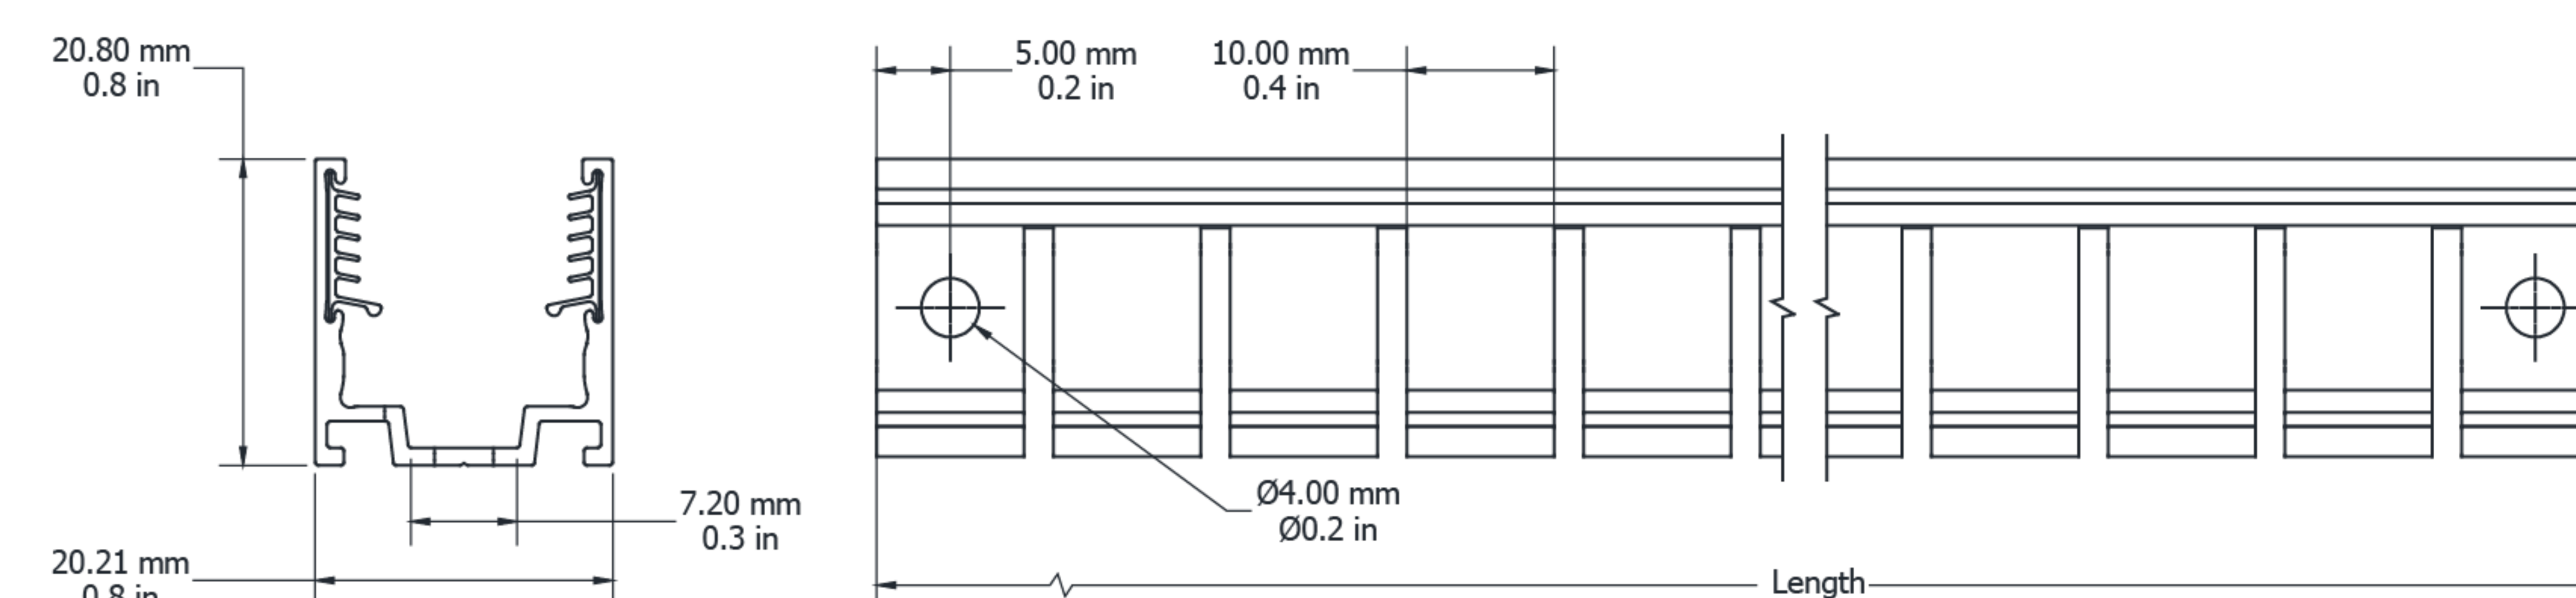

Technical Drawing