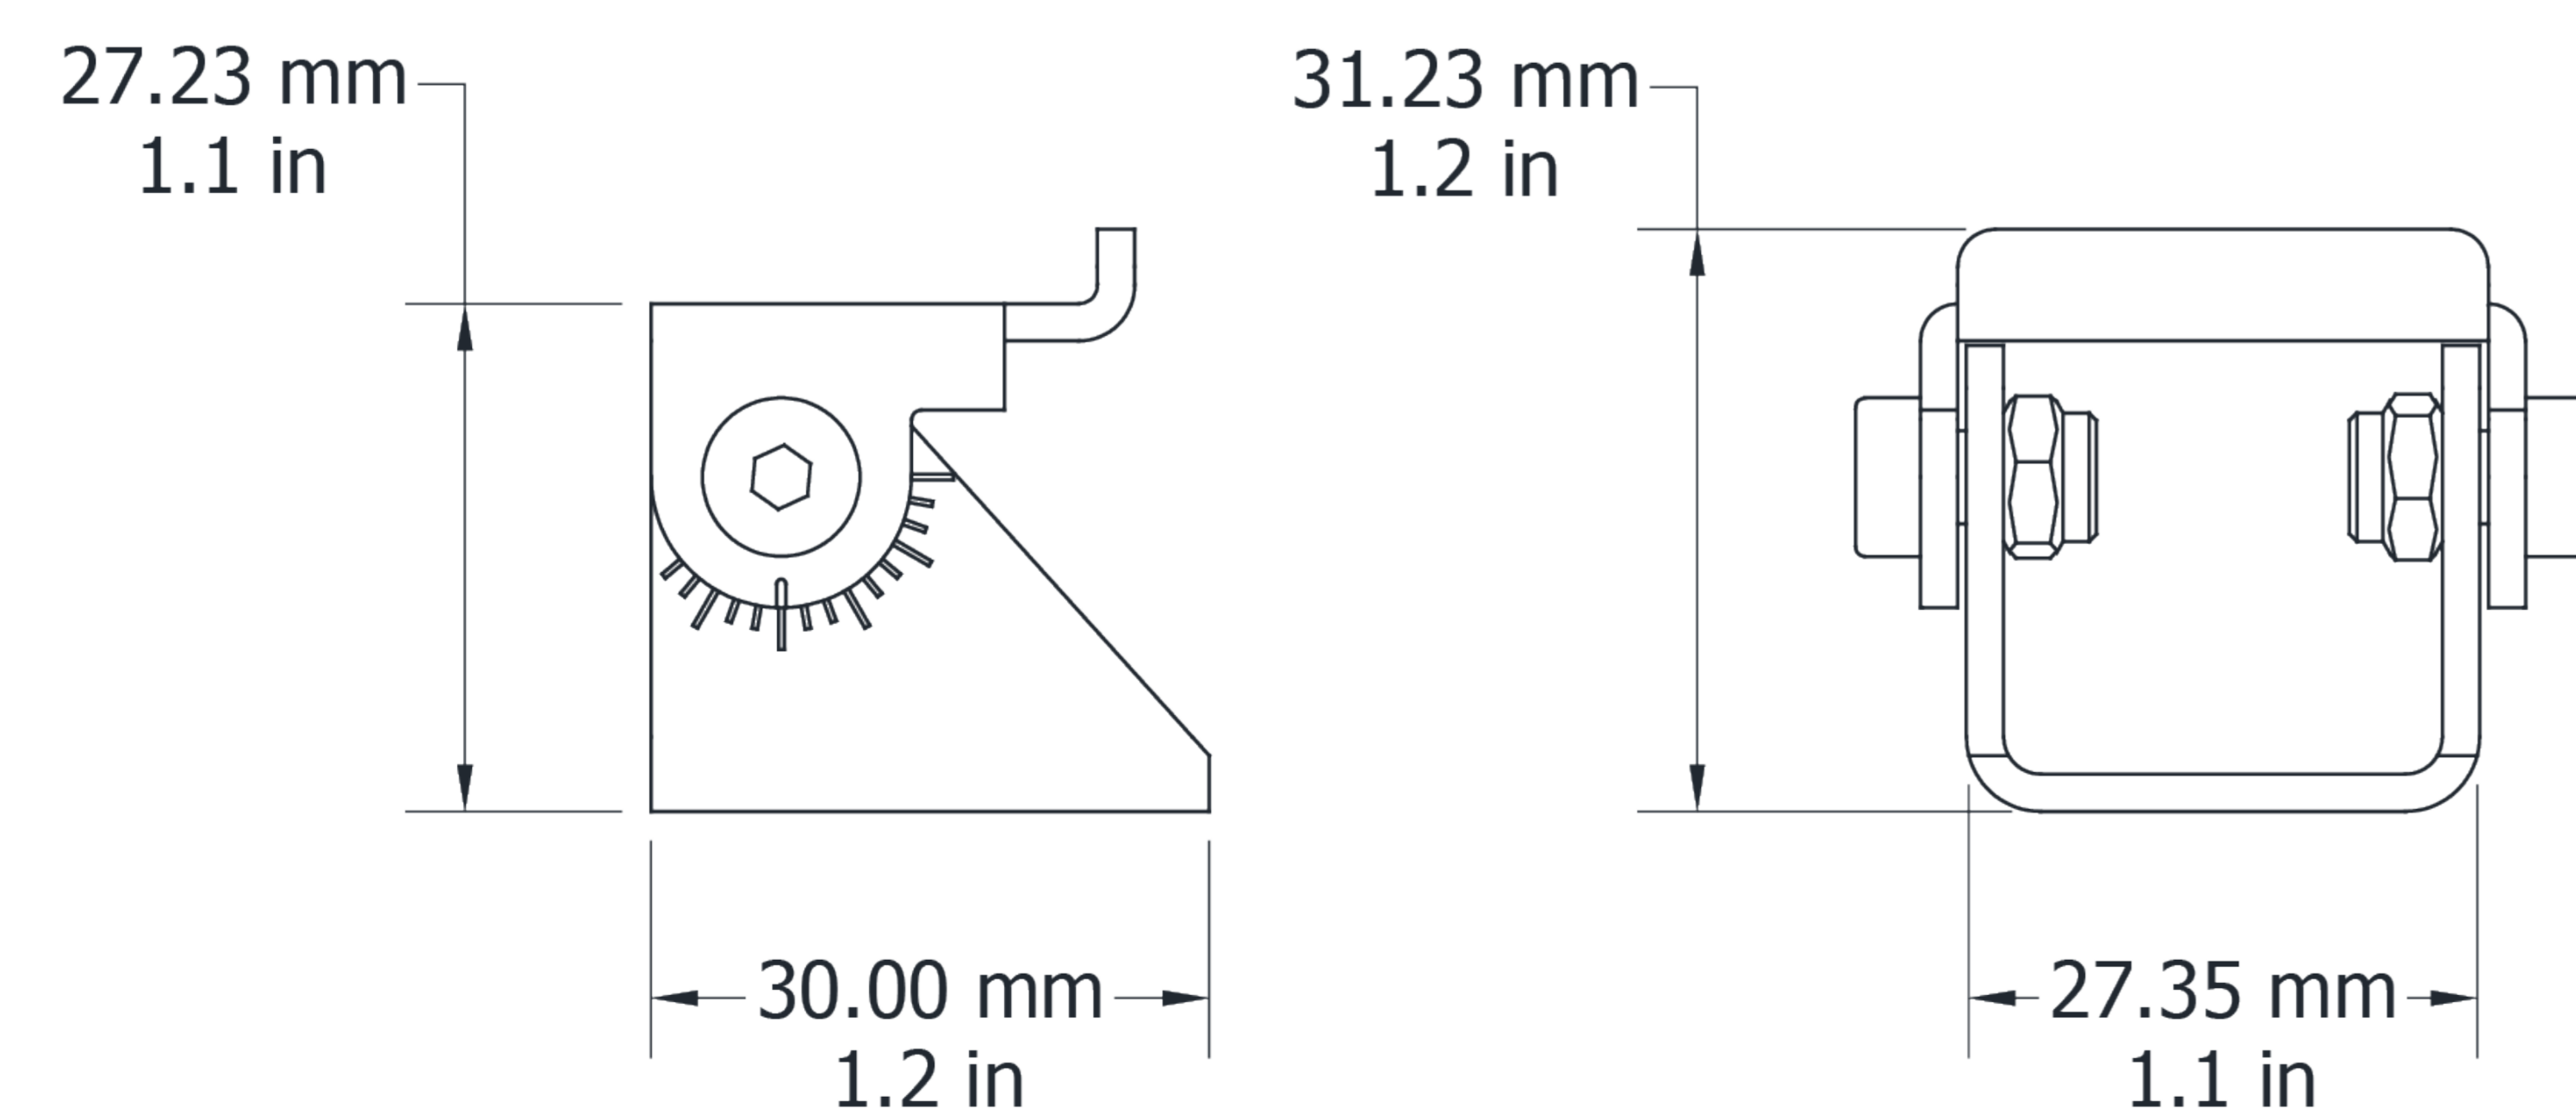

Technical Drawing

ON233DAB4032

Optico Neon 23 3D Adjustable Bracket 32mm

Electrical Output & Data

Dimensions	39.5mm x 31.9mm 1.55in x 1.25in
Length	39.5mm / 1.55in
Material Colour	Grey
Material	Metal

Technical Drawing