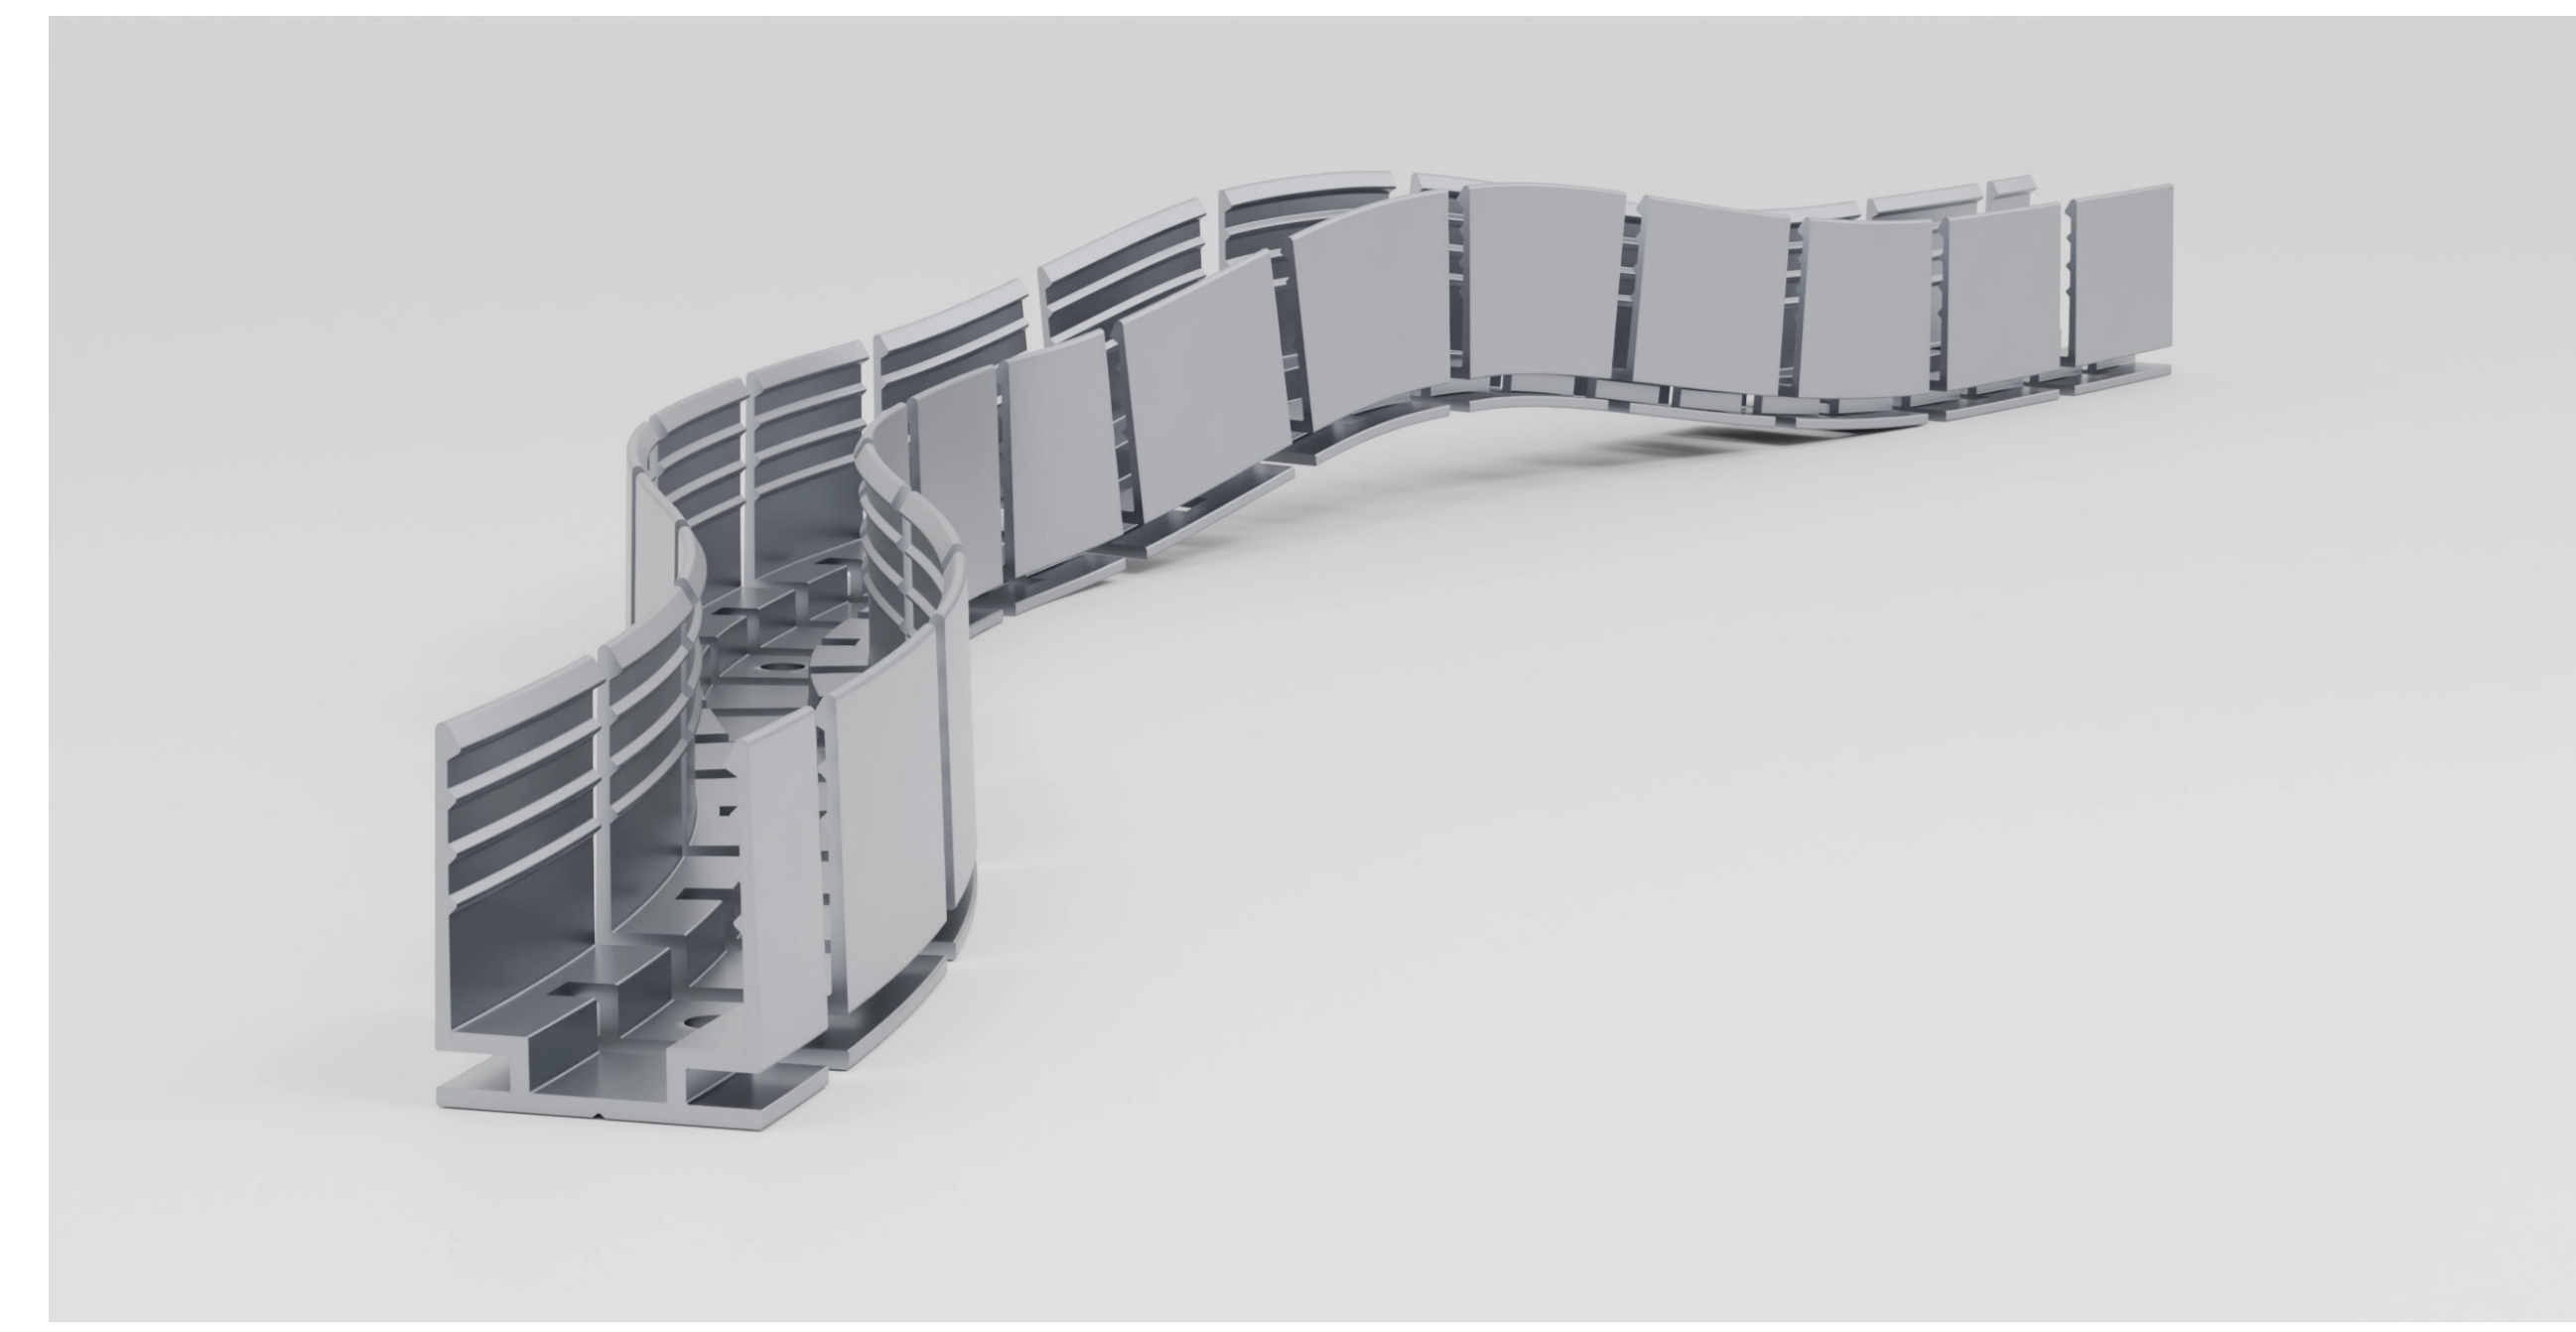

Aqua Neon 16 Stainless Steel Profile

Electrical Output & Data

Dimensions	19mm x 20.18mm 0.74in x 0.79in
Length	1000mm / 39.3in
Material Colour	Grey
Material	Aluminium

Technical Drawing

UN163DFP19181000

Ultimo Neon 16 3D Flexible Profile