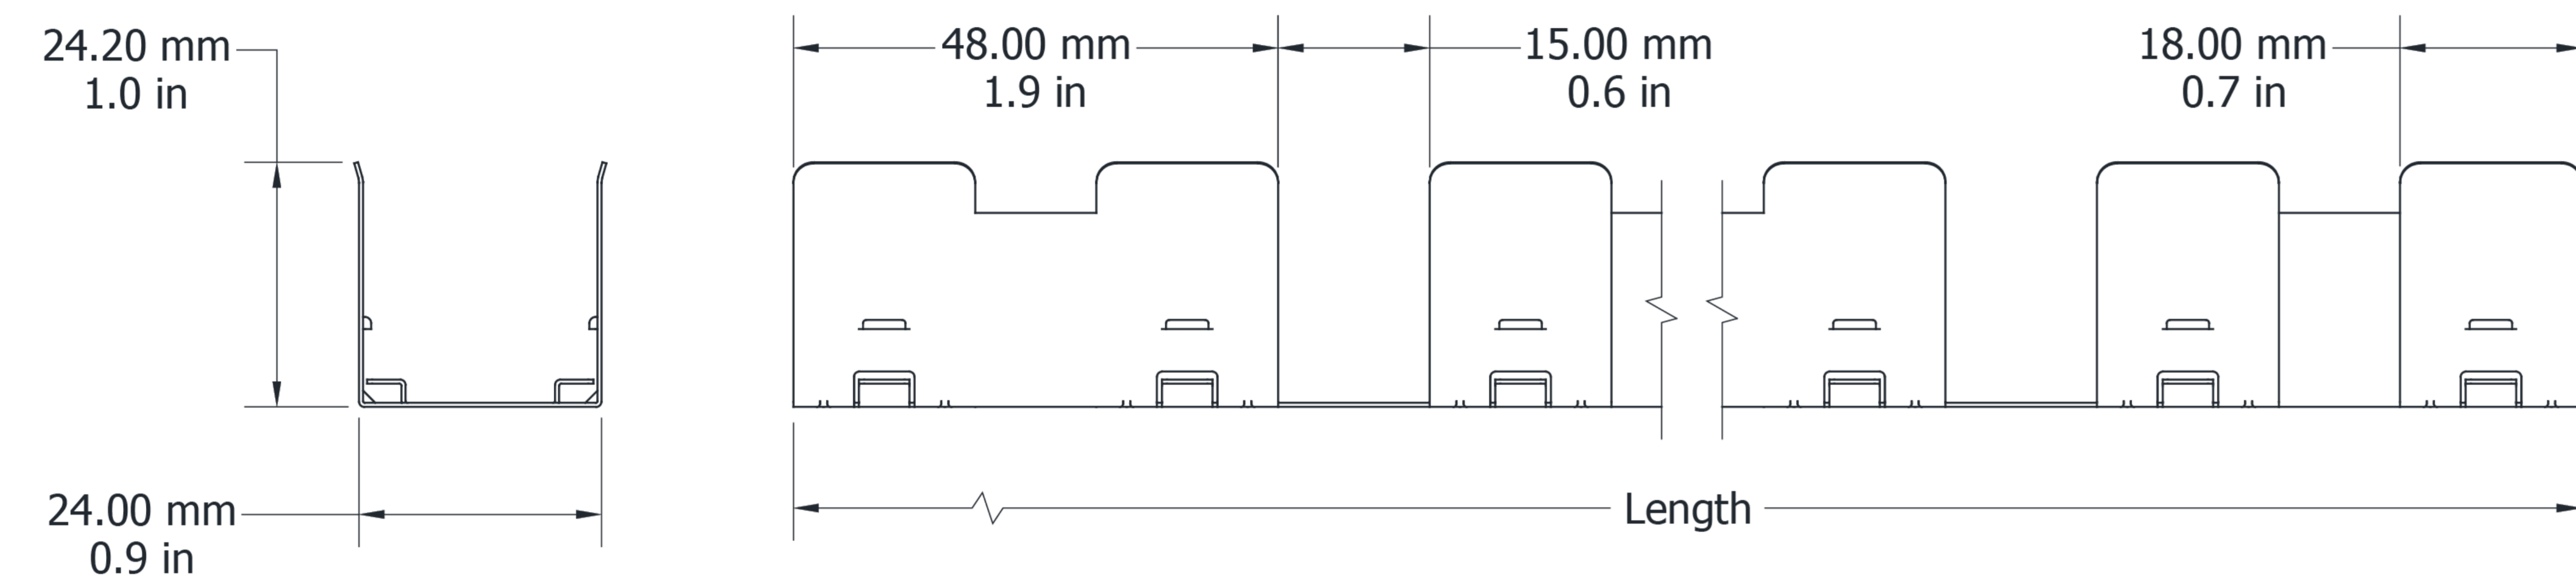

Technical Drawing

ON233DFP24241000

Optico Neon 23 3D Flexible Profile

Electrical Output & Data

Dimensions	24mm x 24.2mm 0.94in x 0.95in
Length	1000mm / 39.3in
Material Colour	Grey
Material	Aluminium

Technical Drawing