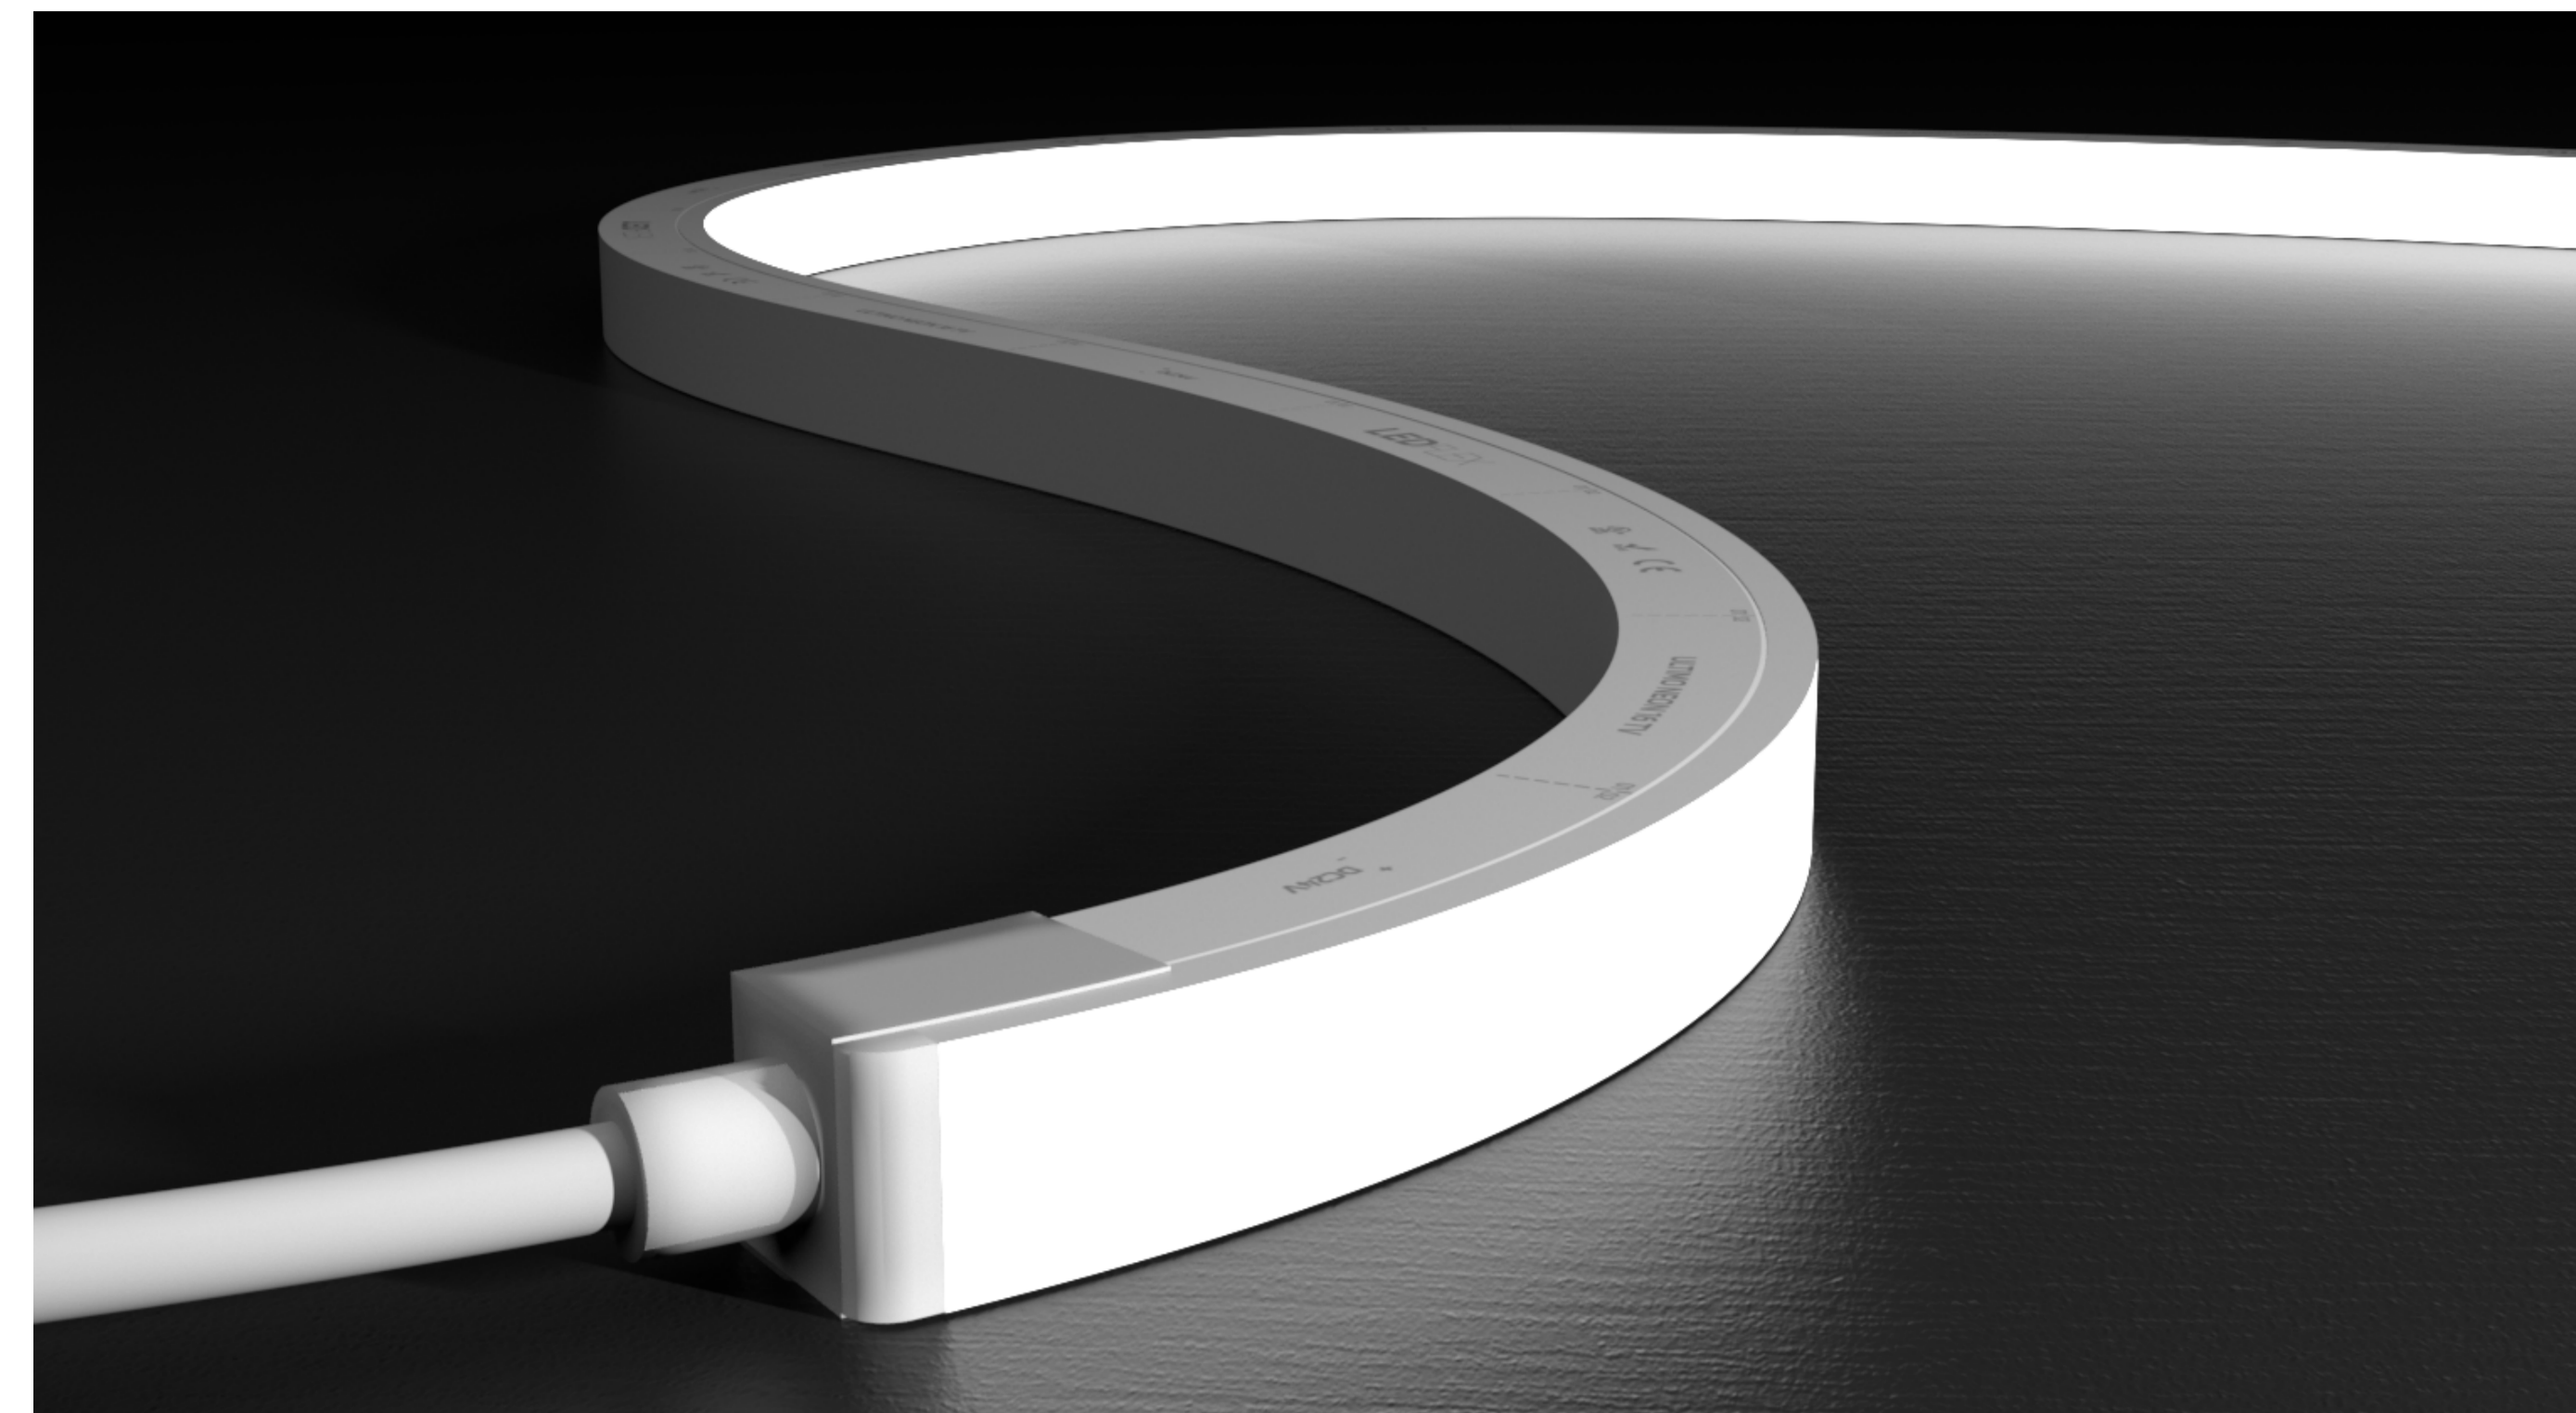

Contents

Ultimo Neon 16
The IP68 Silicone encapsulated Ultimo Neon is designed to excel in both indoor and outdoor environments