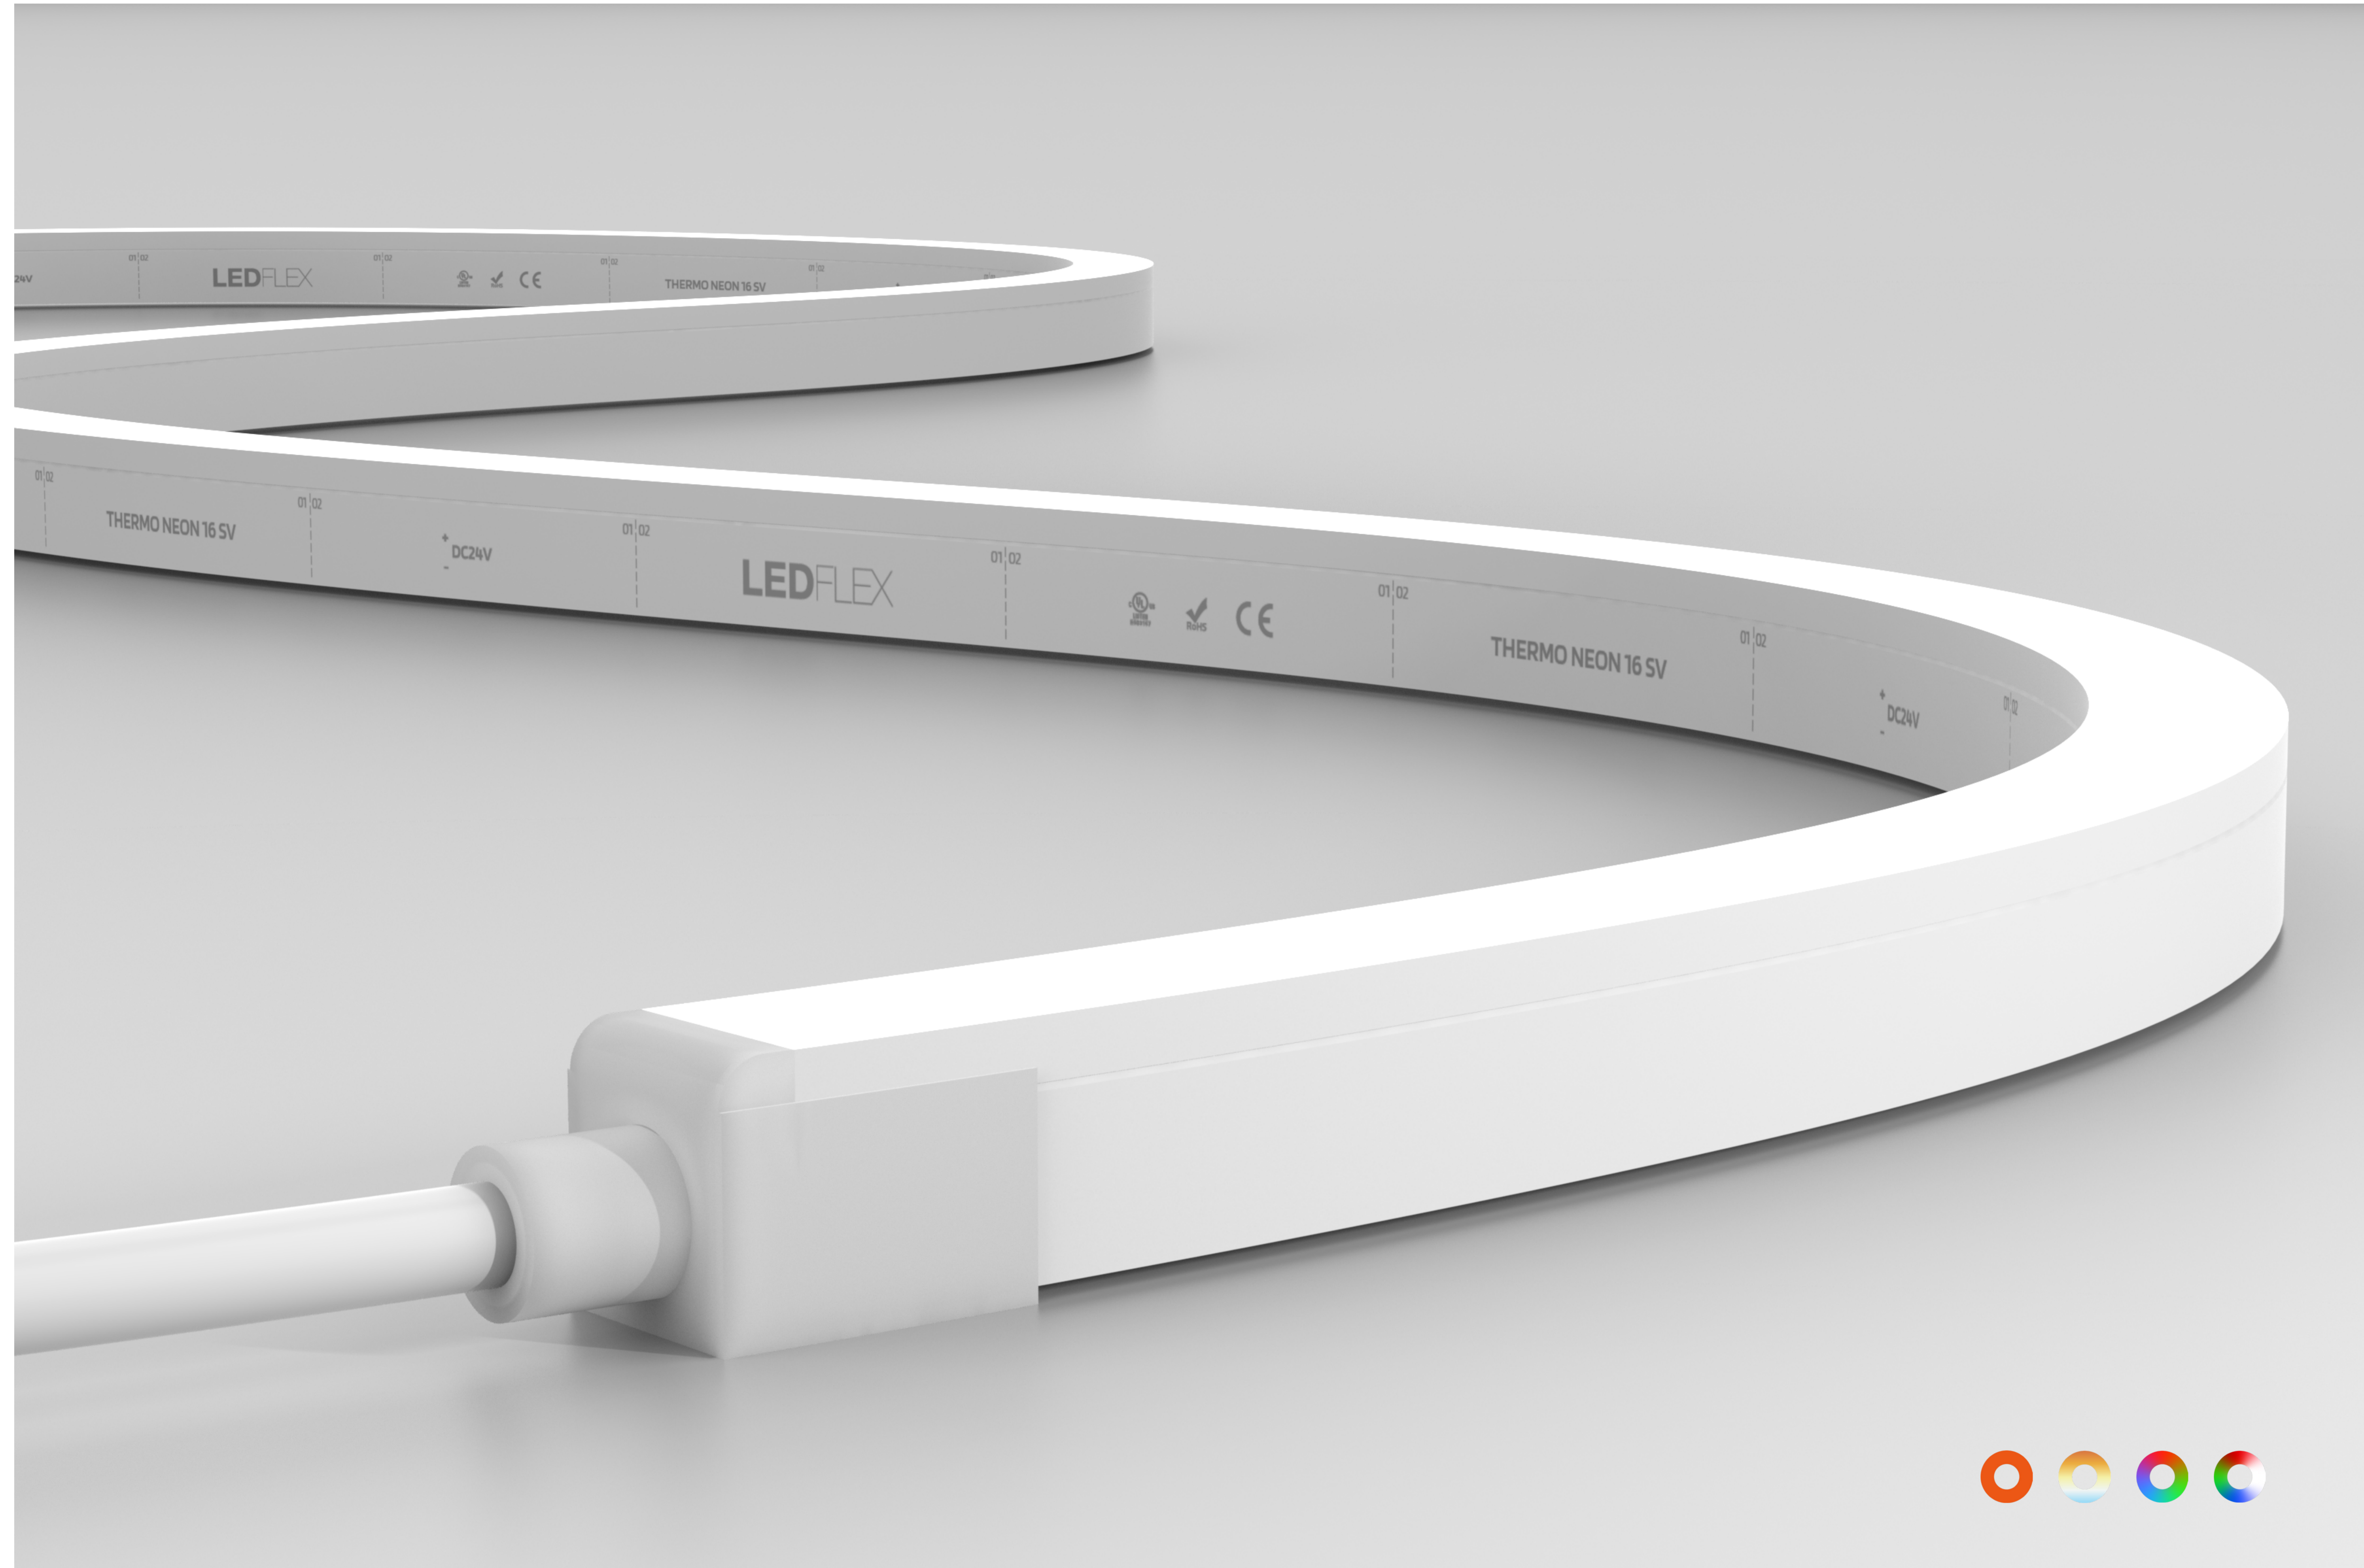

Thermo Neon 16 SV

Electrical Output & Data

Power Consumption	4.5 | 6 W/m / 1.37 | 1.83 W/ft	Beam Angle	120°
Cutting Intervals	55.56 | 83.3mm / 2.19 | 3.28in	Bend Radius	150mm | 5.91in
Voltage	24V DC	Max Length	30000mm | 1181.1in
Ambient Temperature	-40°C to 105°C | -40°F to 221°F	CRI	80