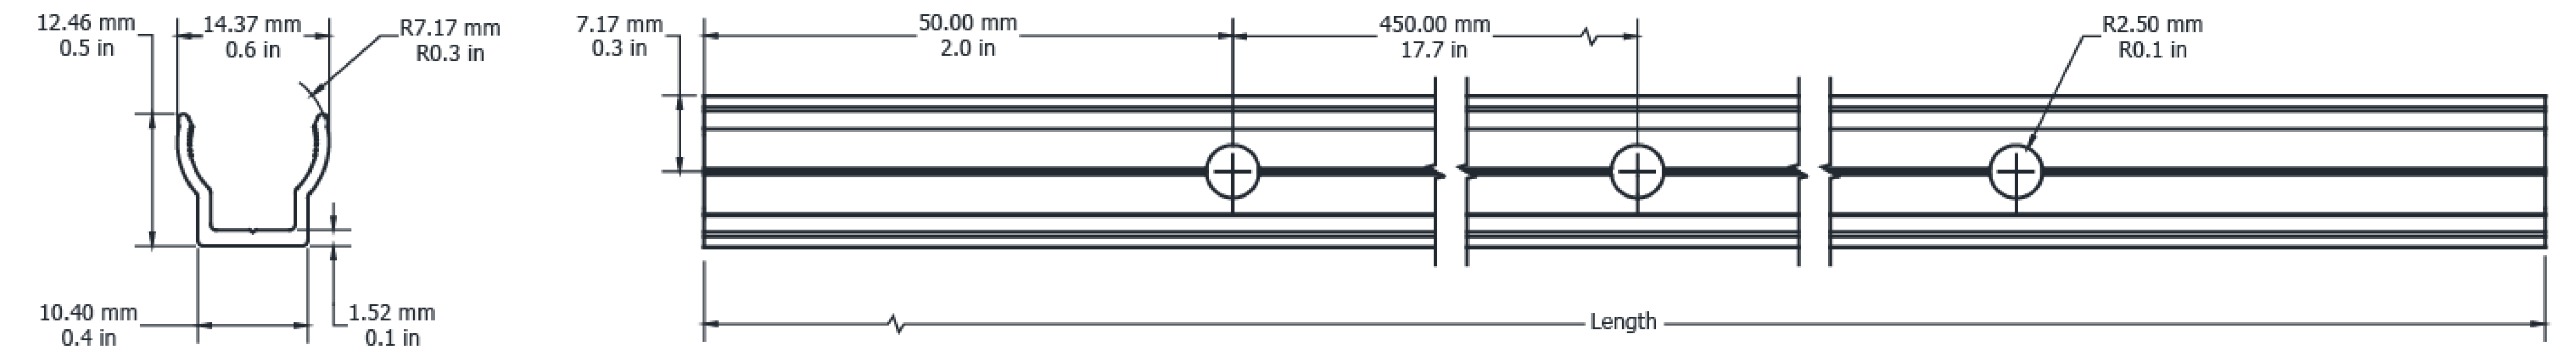

Dimensions	10.4mm x 12.46mm 0.40in x 0.49in
Length	1000mm / 39.3in
Material Colour	Transparent
Material	PC

Technical Drawing

UN223DFP25241000

Ultimo Neon 22 3D Flexible Profile

Electrical Output & Data

Dimensions	24.7mm x 24.1mm 0.97in x 0.94in
Length	1000mm / 39.3in
Material Colour	Grey
Material	Aluminium