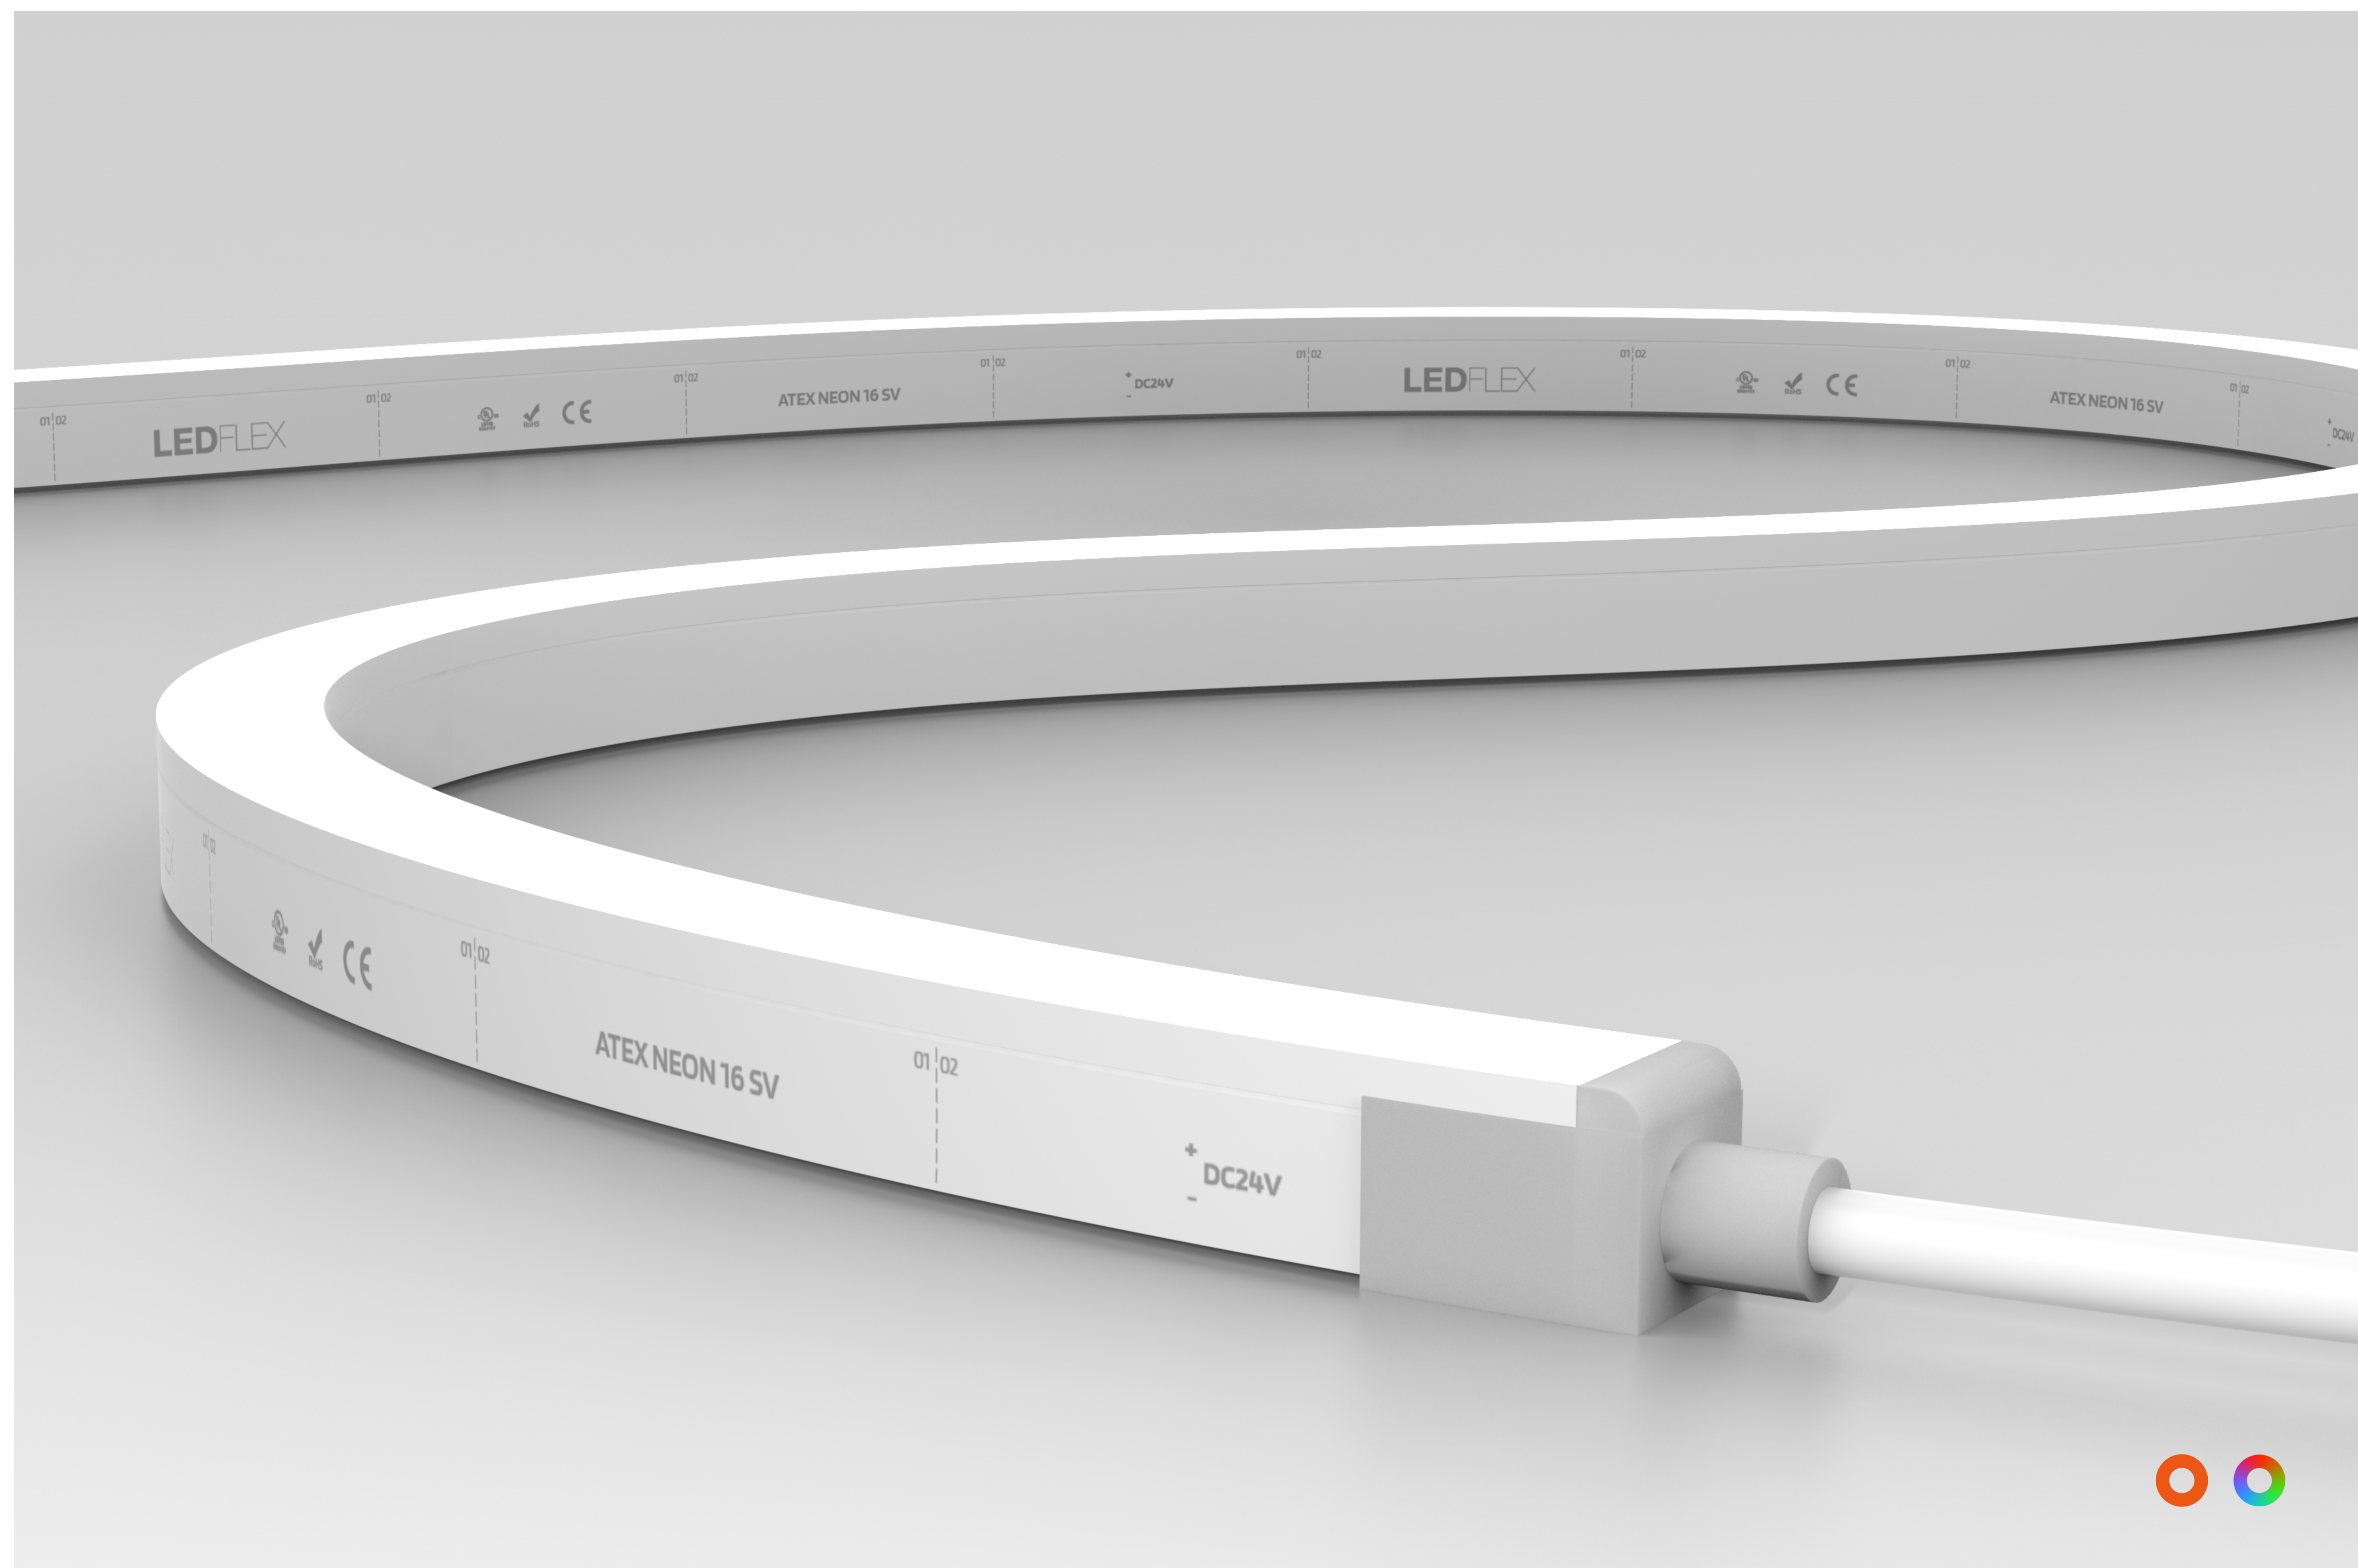

Technical Specifications

Product Range	CRI Value	CCT/Colour Temperature	Power Consumption	Lumen Output	Product Code
Atex Neon 16 SV	-	Amber ●	8W/m 2.44W/ft	236lm/m 71.93lm/ft	AXN16SVA8
Atex Neon 16 SV	-	Red ●	8W/m 2.44W/ft	204lm/m 62.18lm/ft	AXN16SVR8
Atex Neon 16 SV	-	Blue ●	12W/m 3.66W/ft	120lm/m 36.57lm/ft	AXN16SVB12
Atex Neon 16 SV	-	Green ●	12W/m 3.66W/ft	595lm/m 181.35lm/ft	AXN16SVG12
Atex Neon 16 SV	-	RGB ●●●	12W/m 3.66W/ft	461lm/m 140.51lm/ft	AXN16SVRGB12
Atex Neon 16 SV	CRI 80	2200K ●●	12W/m 3.66W/ft	456lm/m 138.98lm/ft	AXN16SV2212
Atex Neon 16 SV	CRI 80	2700K ●●	12W/m 3.66W/ft	570lm/m 173.73lm/ft	AXN16SV2712
Atex Neon 16 SV	CRI 80	3000K ●●	12W/m 3.66W/ft	544lm/m 165.8lm/ft	AXN16SV3012
Atex Neon 16 SV	CRI 80	4000K ●●	12W/m 3.66W/ft	607lm/m 185lm/ft	AXN16SV4012

Atex Neon 16 SV

Electrical Output & Data

Power Consumption	8 | 12 W/m / 2.44 | 3.66 W/ft	Beam Angle	120°
Cutting Intervals	55.56 | 83.3mm / 2.19 | 3.28in	Bend Radius	150mm | 5.91in
Voltage	24V DC	Max Length	10000mm | 2362.2in
Ambient Temperature	-30°C to 50°C | -22°F to 122°F	CRI	80

Technical Drawing