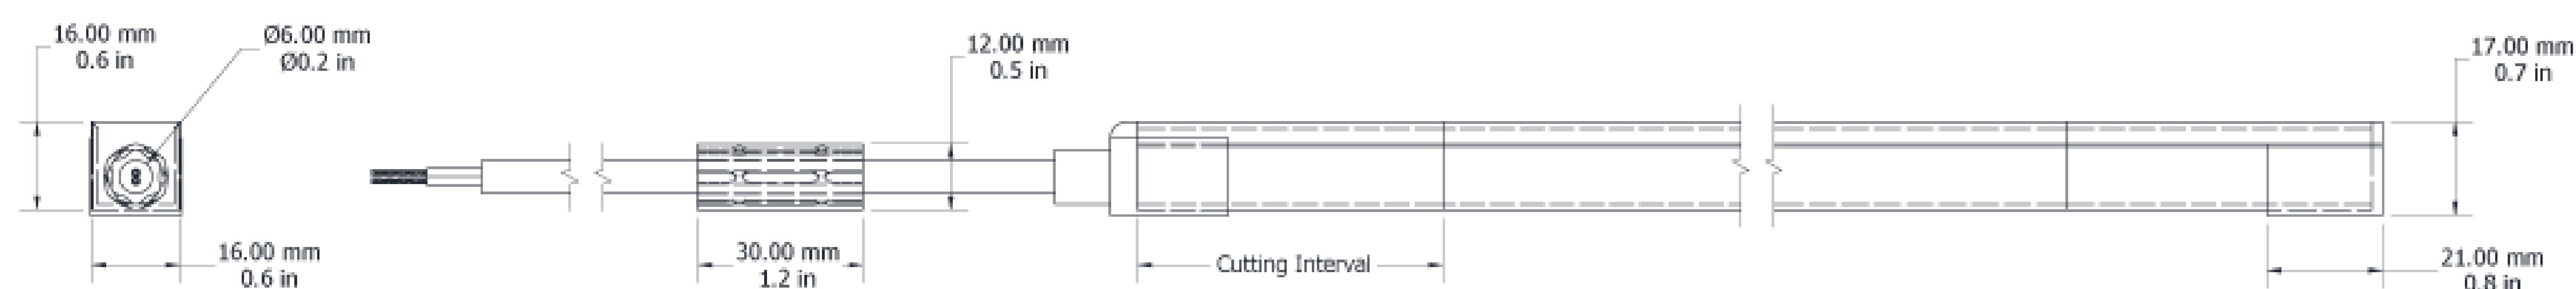

Technical Specifications

Product Range	CRI Value	Colour/ CCT	Power Consumption	Lumen Output	Product Code
Atex Neon 16 TV	-	Amber ●	8W/m 2.44W/ft	281lm/m 85.64lm/ft	AXN16TVA8
Atex Neon 16 TV	-	Red ●	8W/m 2.44W/ft	251lm/m 76.5lm/ft	AXN16TVR8
Atex Neon 16 TV	-	RGB Pixel ●	8W/m 2.44W/ft	298lm/m 90.83lm/ft	AXN16TVRGBP128
Atex Neon 16 TV	-	Blue ●	12W/m 3.66W/ft	150lm/m 45.72lm/ft	AXN16TVB12
Atex Neon 16 TV	-	Green ●	12W/m 3.66W/ft	716lm/m 218.23lm/ft	AXN16TVG12
Atex Neon 16 TV	-	RGB ●	12W/m 3.66W/ft	483lm/m 147.21lm/ft	AXN16TVRGB12
Atex Neon 16 TV	CRI 80	2200K ●●	12W/m 3.66W/ft	603lm/m 183.79lm/ft	AXN16TV2212
Atex Neon 16 TV	CRI 80	2200K ●●	12W/m 3.66W/ft	648lm/m 197.5lm/ft	AXN16TV22P1212
Atex Neon 16 TV	CRI 80	2700K ●●	12W/m 3.66W/ft	725lm/m 220.97lm/ft	AXN16TV2712
Atex Neon 16 TV	CRI 80	2700K ●●	12W/m 3.66W/ft	769lm/m 234.38lm/ft	AXN16TV27P1212
Atex Neon 16 TV	CRI 80	RGBW Pixel 2700K ●●	12W/m 3.66W/ft	519lm/m 158.18lm/ft	AXN16TVRW27P612
Atex Neon 16 TV	CRI 80	3000K ●●	12W/m 3.66W/ft	696lm/m 212.13lm/ft	AXN16TV3012
Atex Neon 16 TV	CRI 80	RGBW Pixel 3000K ●●	12W/m 3.66W/ft	754lm/m 229.81lm/ft	AXN16TVRW30P1212
Atex Neon 16 TV	CRI 80	RGBW Pixel 3000K ●●	12W/m 3.66W/ft	542lm/m 165.19lm/ft	AXN16TVRW30P612
Atex Neon 16 TV	CRI 80	4000K ●●	12W/m 3.66W/ft	703lm/m 214.26lm/ft	AXN16TV4012
Atex Neon 16 TV	CRI 80	4000K ●●	12W/m 3.66W/ft	725lm/m 220.97lm/ft	AXN16TV40P1212
Atex Neon 16 TV	CRI 80	RGBW Pixel 4000K ●●	12W/m 3.66W/ft	520lm/m 158.49lm/ft	AXN16TVRW40P612