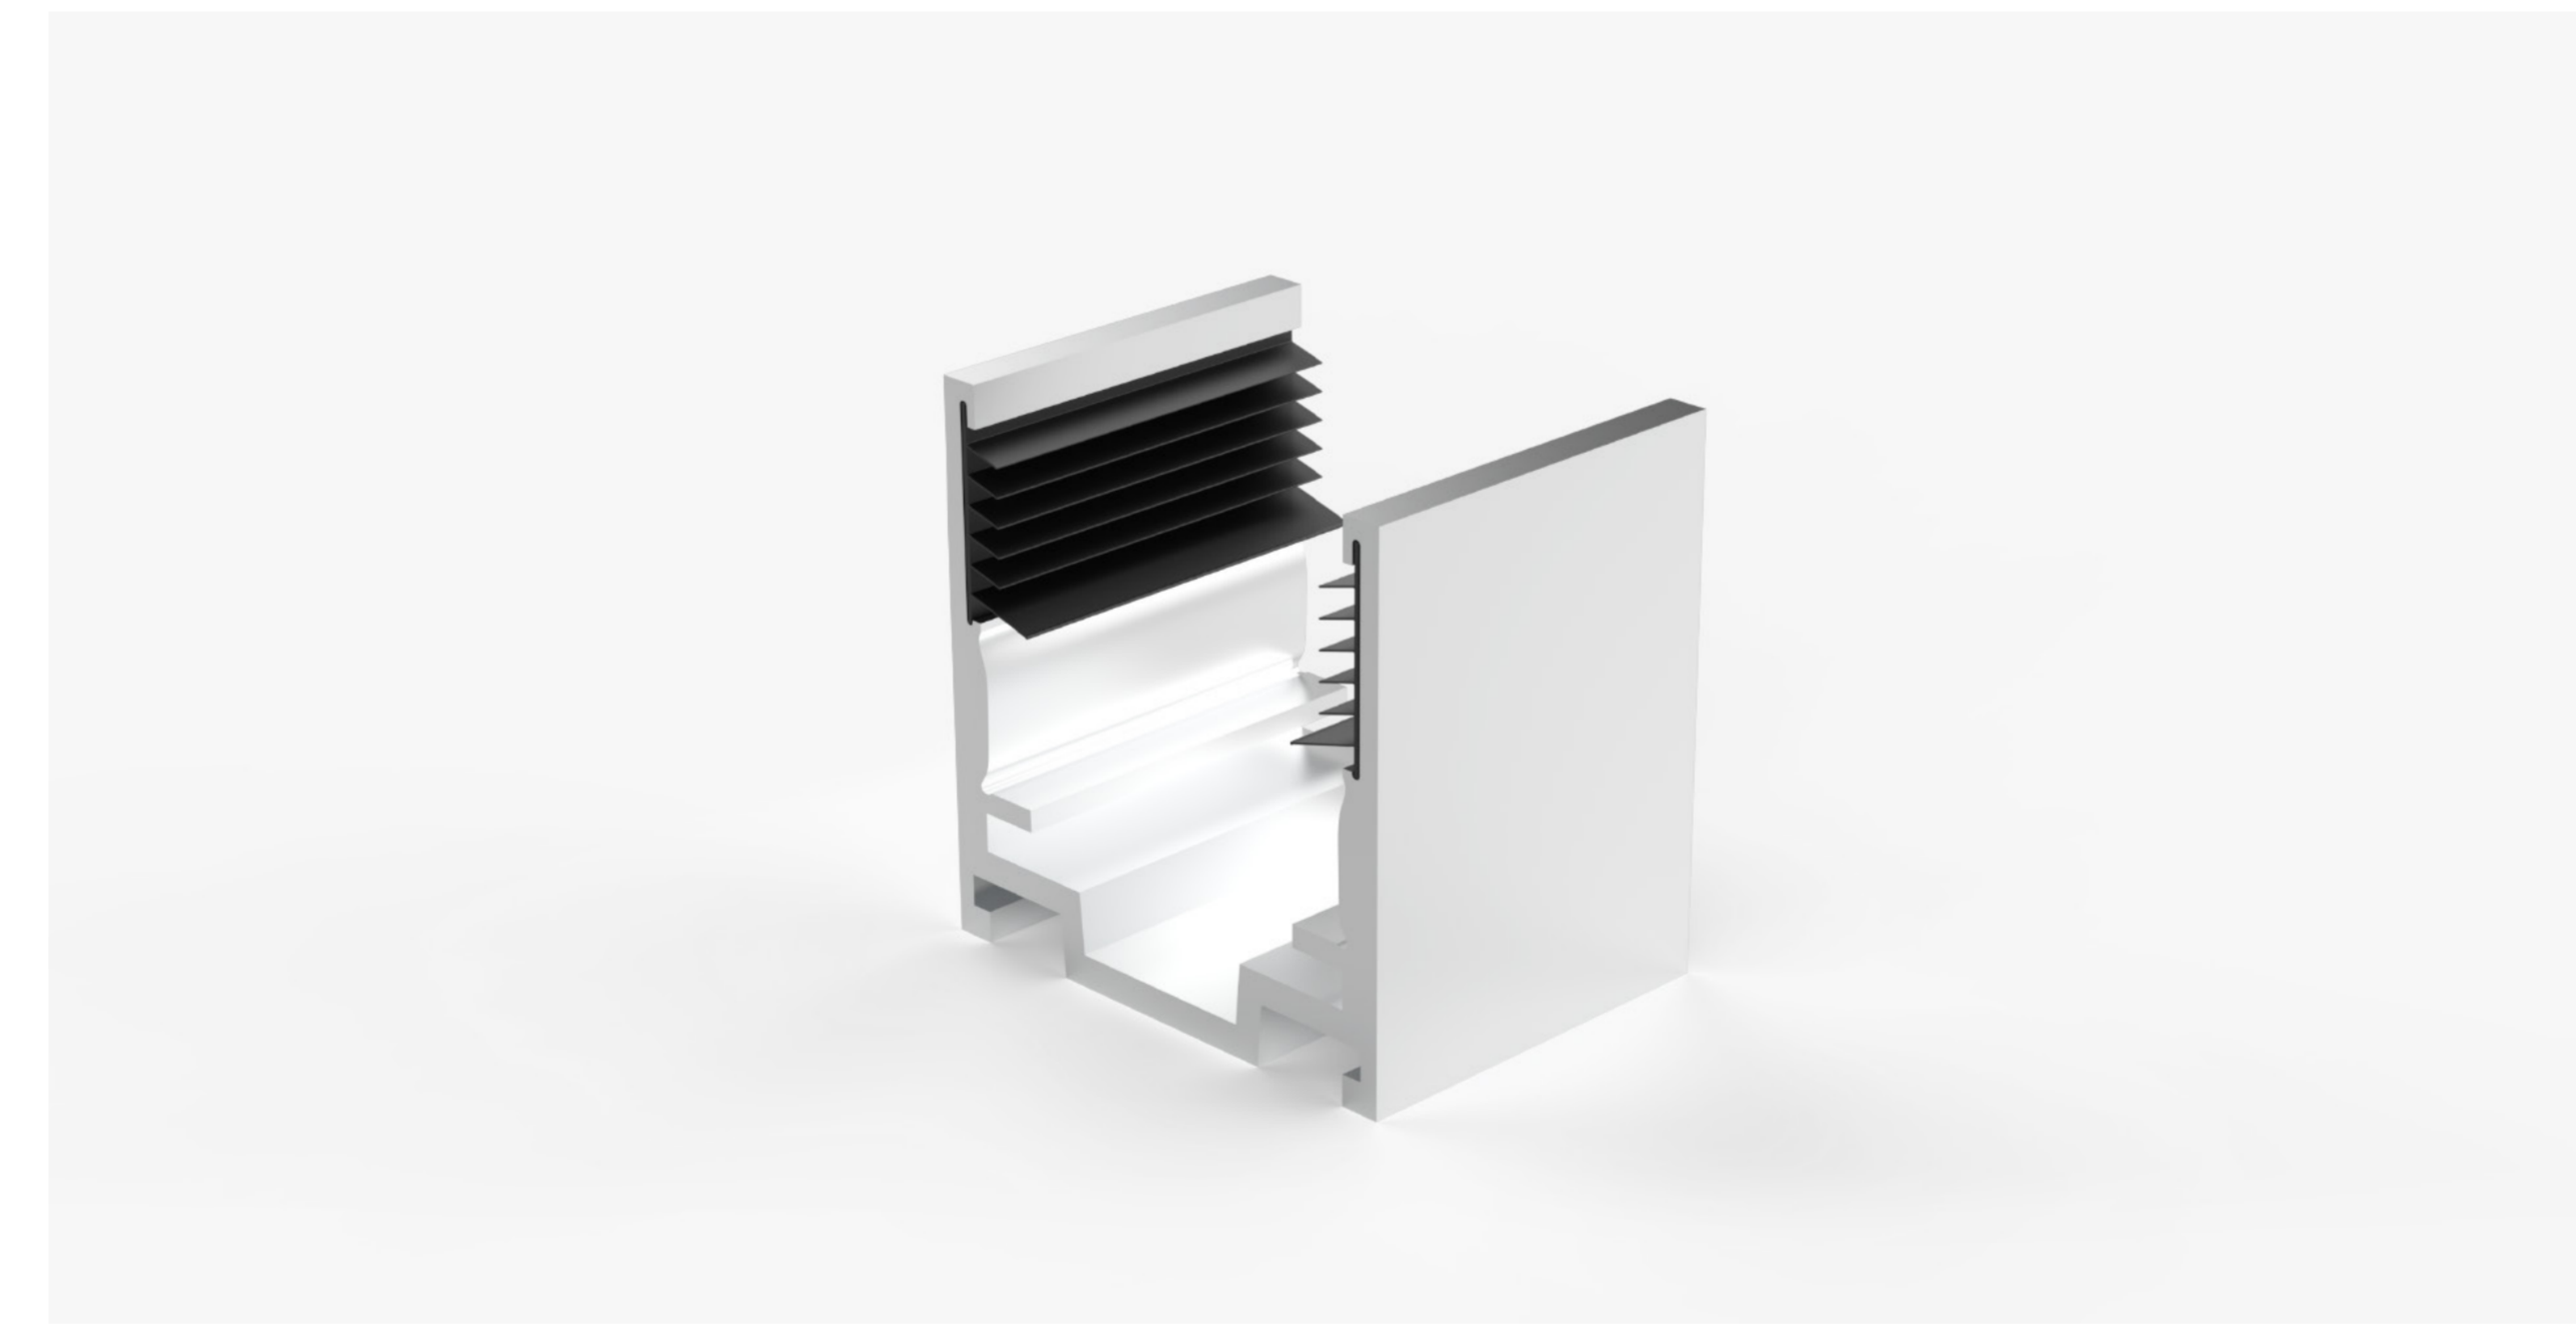

UN22TVSGC2727

Ultimo Neon 22 TV Surface Grip Clip