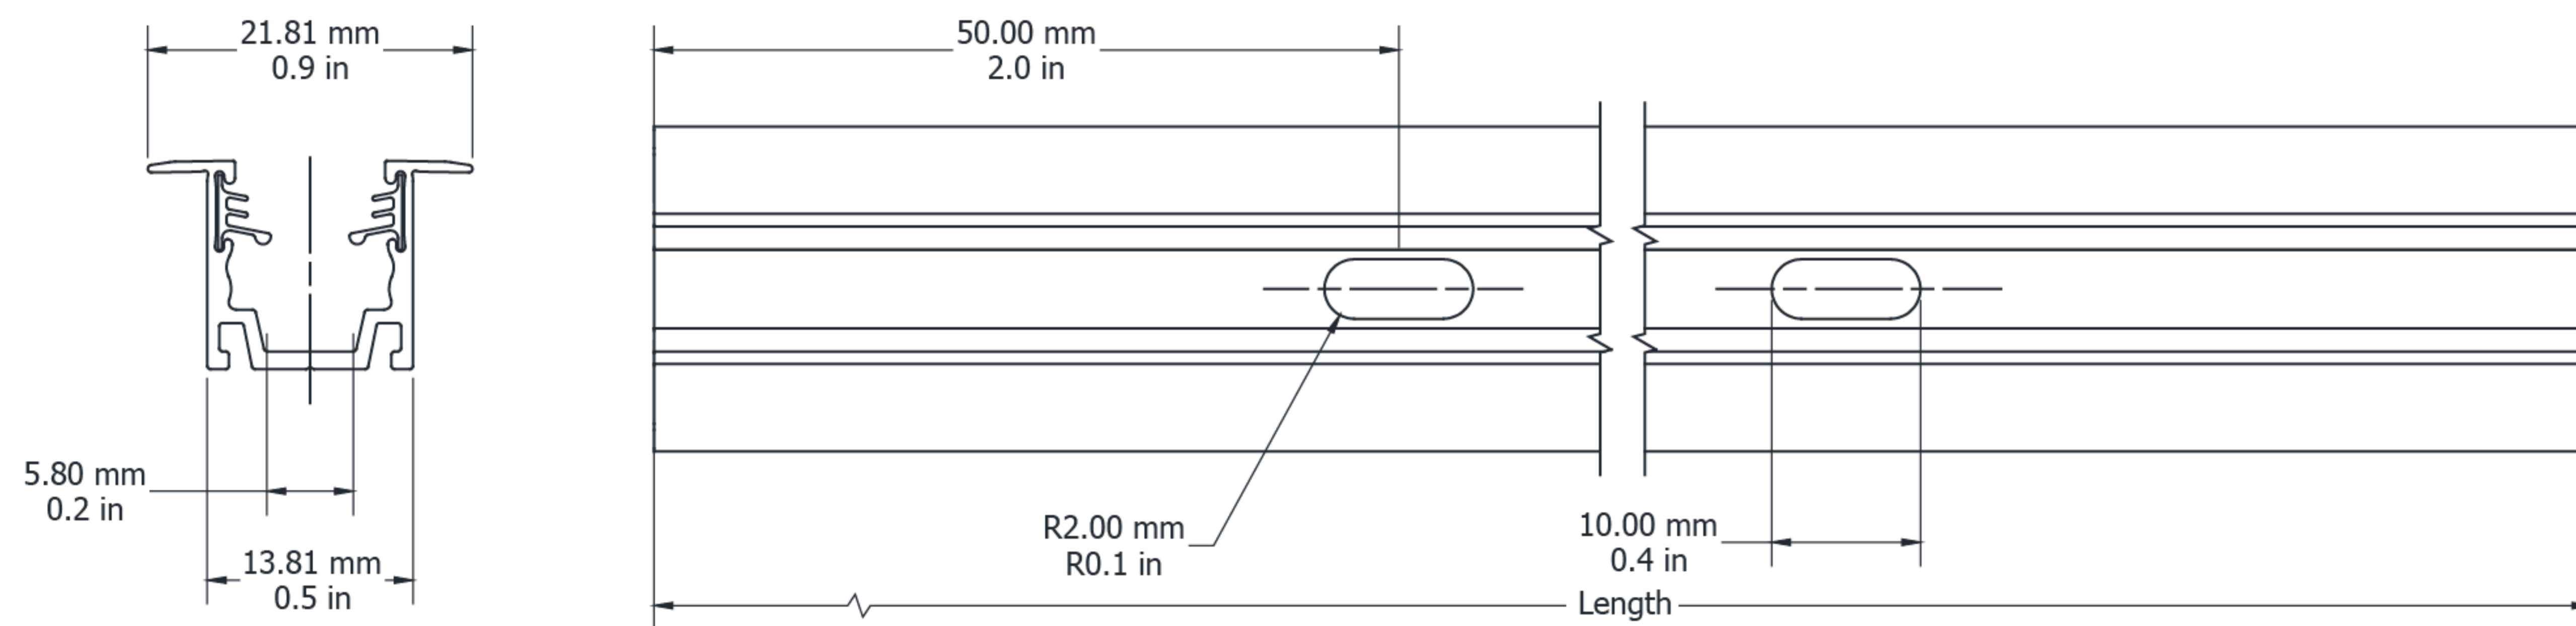

Technical Drawing