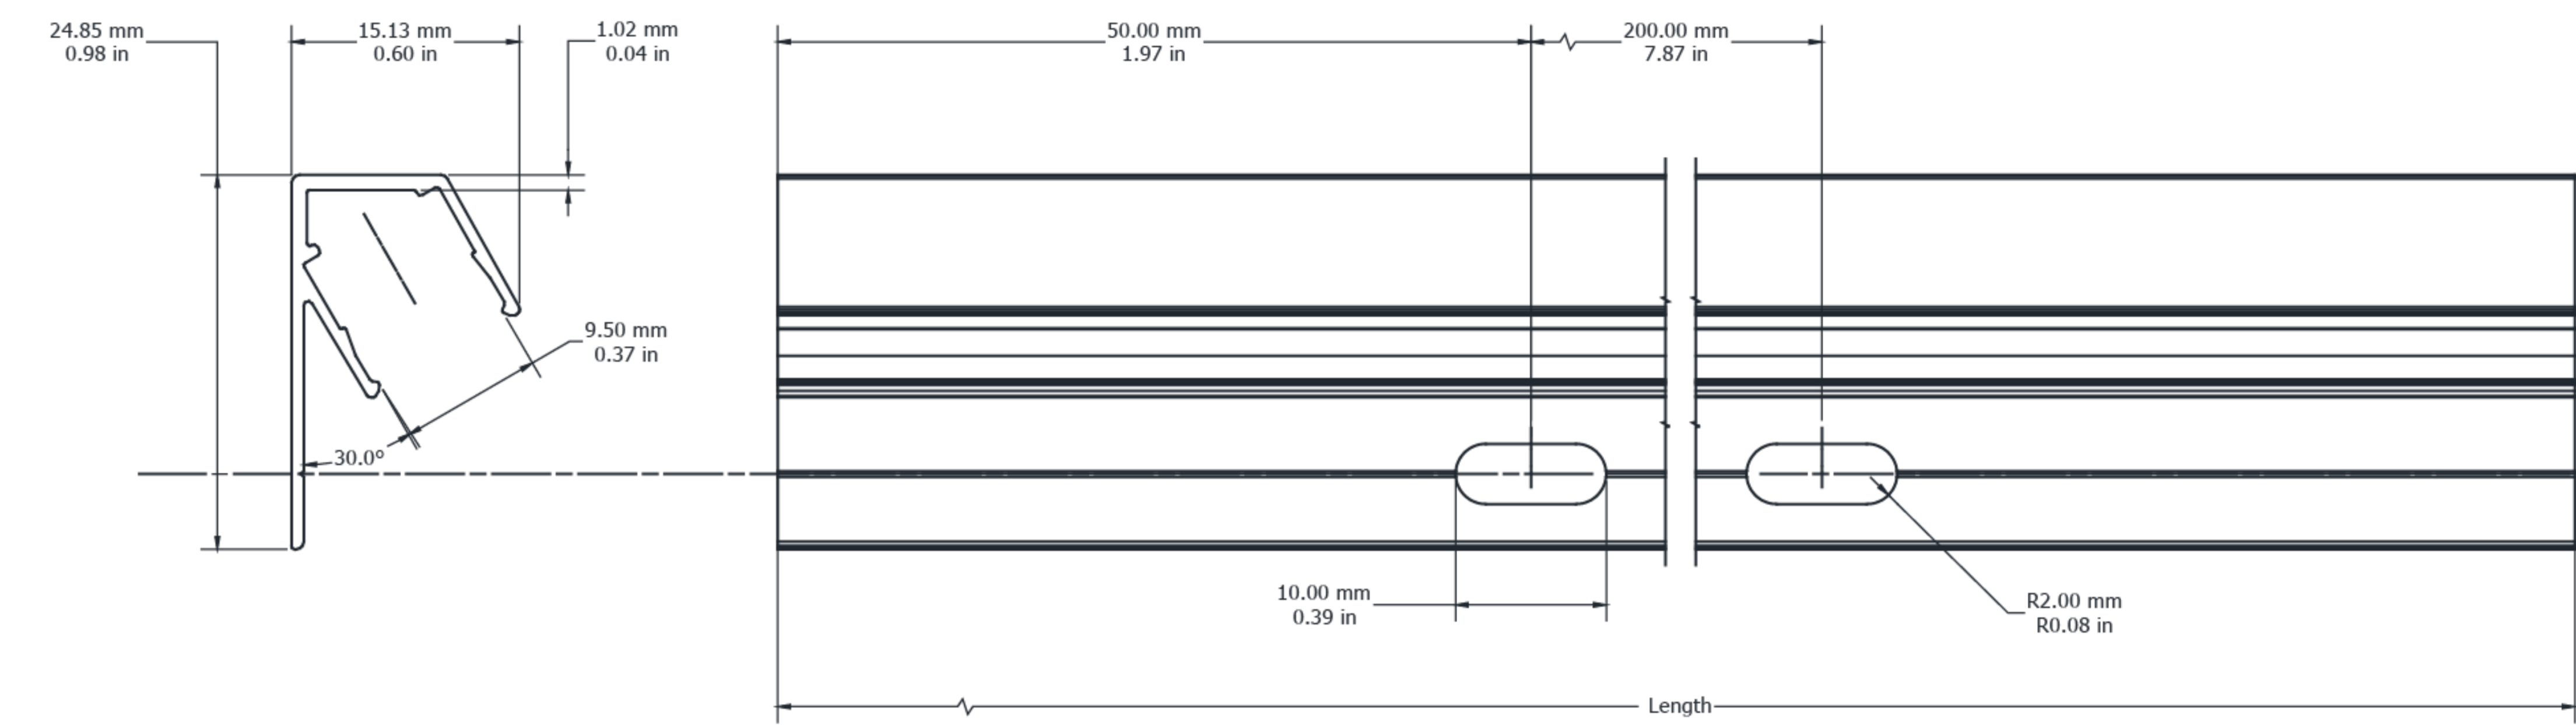

Technical Drawing