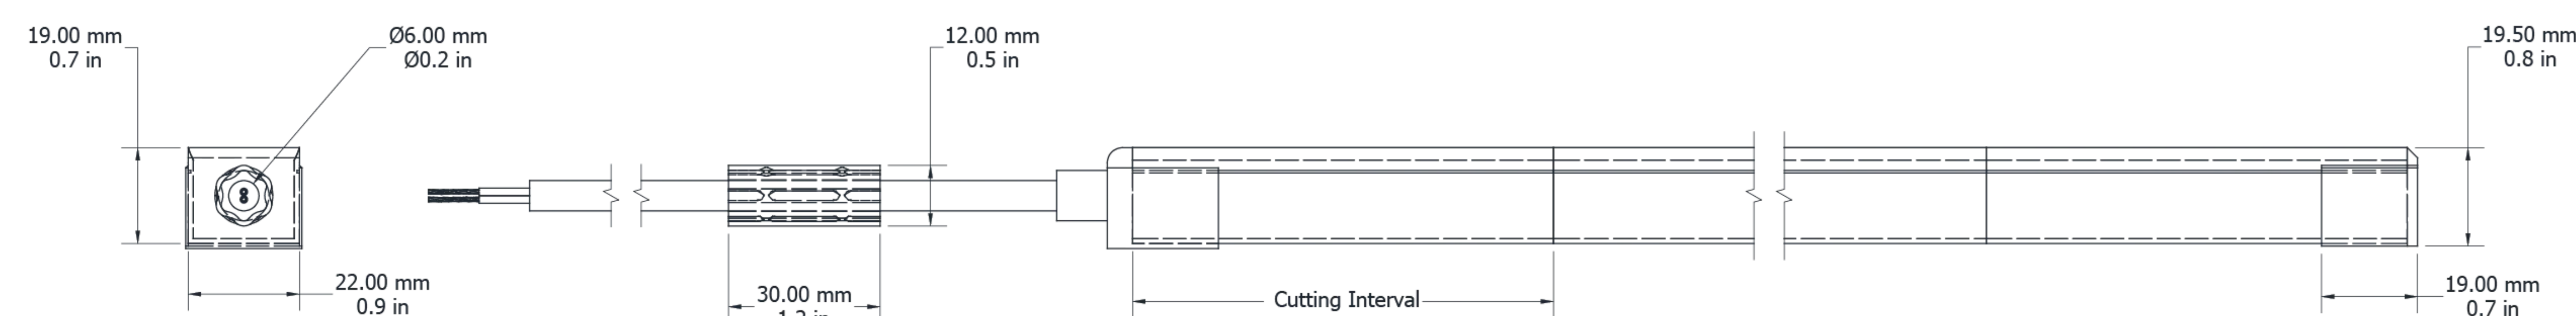

Technical Specifications

Product Range	CRI Value	Colour/ CCT	Power Consumption	Lumen Output	Product Code
Ultimo Neon 22 TV	CRI 80	2100K ●●	3W/m 0.91W/ft	257lm/m 78.33lm/ft	UN22TV213G2
Ultimo Neon 22 TV	CRI 80	2100K ●●	6W/m 0.91W/ft	516lm/m 60.65lm/ft	UN22TV216G2
Ultimo Neon 22 TV	CRI 80	2100K ●●	9W/m 1.83W/ft	770lm/m 157.27lm/ft	UN22TV219G2
Ultimo Neon 22 TV	CRI 80	2100K ●●	12W/m 1.83W/ft	1027lm/m 121.61lm/ft	UN22TV2112G2
Ultimo Neon 22 TV	CRI 80	2100K ●●	15W/m 2.74W/ft	1282lm/m 234.68lm/ft	UN22TV2115G2
Ultimo Neon 22 TV	CRI 80	2400K ●●	3W/m 2.74W/ft	267lm/m 184.7lm/ft	UN22TV243G2
Ultimo Neon 22 TV	CRI 80	2400K ●●	6W/m 3.66W/ft	535lm/m 313.01lm/ft	UN22TV246G2
Ultimo Neon 22 TV	CRI 80	2400K ●●	9W/m 3.66W/ft	802lm/m 241.09lm/ft	UN22TV249G2
Ultimo Neon 22 TV	CRI 80	2400K ●●	12W/m 4.57W/ft	1068lm/m 390.73lm/ft	UN22TV2412G2
Ultimo Neon 22 TV	CRI 80	2400K ●●	15W/m 4.57W/ft	1340lm/m 304.48lm/ft	UN22TV2415G2
Ultimo Neon 22 TV	CRI 80	2700K ●●	3W/m 0.91W/ft	270lm/m 81.38lm/ft	UN22TV273G2
Ultimo Neon 22 TV	CRI 80	2700K ●●	6W/m 0.91W/ft	539lm/m 63.4lm/ft	UN22TV276G2
Ultimo Neon 22 TV	CRI 80	2700K ●●	9W/m 1.83W/ft	809lm/m 163.06lm/ft	UN22TV279G2
Ultimo Neon 22 TV	CRI 80	2700K ●●	12W/m 1.83W/ft	1083lm/m 126.79lm/ft	UN22TV2712G2
Ultimo Neon 22 TV	CRI 80	2700K ●●	12W/m 2.74W/ft	773lm/m 244.44lm/ft	UN22TV27P1212G2
Ultimo Neon 22 TV	CRI 80	2700K ●●	15W/m 2.74W/ft	1351lm/m 190.19lm/ft	UN22TV2715G2
Ultimo Neon 22 TV	CRI 80	RGBW 2700K ●●	15W/m 3.66W/ft	856lm/m 325.51lm/ft	UN22TVRW2715G2
Ultimo Neon 22 TV	CRI 80	RGBW Pixel 2700K ●●	22W/m 3.66W/ft	1090lm/m 253.89lm/ft	UN22TVRW27P1222G2
Ultimo Neon 22 TV	CRI 80	3000K ●●	3W/m 4.57W/ft	289lm/m 408.41lm/ft	UN22TV303G2
Ultimo Neon 22 TV	CRI 80	3000K ●●	6W/m 4.57W/ft	578lm/m 316.98lm/ft	UN22TV306G2
Ultimo Neon 22 TV	CRI 80	3000K ●●	9W/m 0.91W/ft	866lm/m 82.29lm/ft	UN22TV309G2