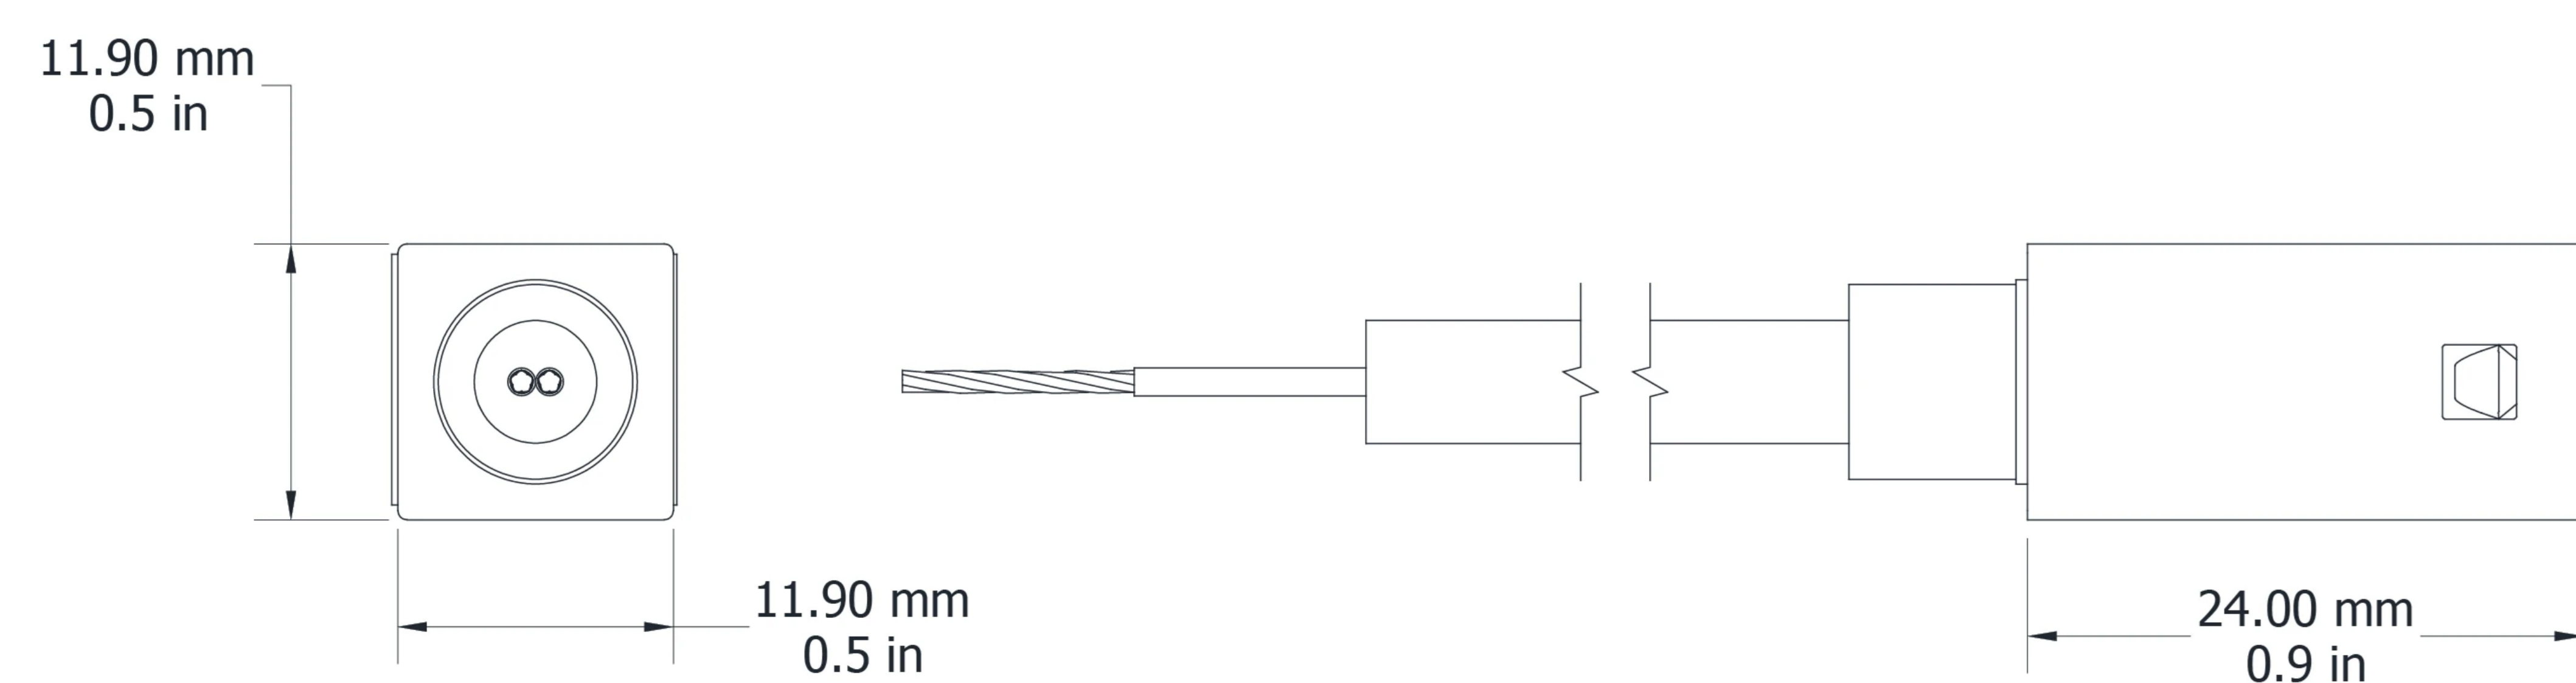

Ultimo Neon 10 DIY Connectors

Electrical Output & Data

Dimensions	13 11.1 W/m / 0.51 0.43in
Length	18 30 300 1000mm / 0.70 1.18 11.8 39.3in
Material Colour	White
Material	Steel

Technical Drawing

Technical Specifications