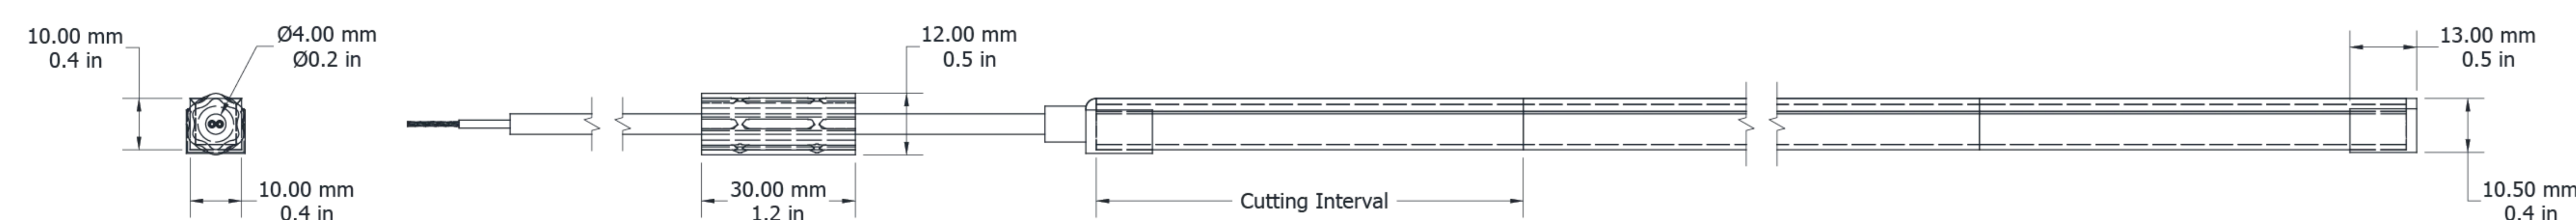

Technical Specifications

Product Range	CRI Value	Colour/ CCT	Power Consumption	Lumen Output	Product Code
Ultimo Neon 10 SV	CRI 80	2100K ●●	3W/m 0.91W/ft	172lm/m 52.42lm/ft	UN10SV213G2
Ultimo Neon 10 SV	CRI 80	2100K ●●	6W/m 1.83W/ft	342lm/m 104.24lm/ft	UN10SV216G2
Ultimo Neon 10 SV	CRI 80	2100K ●●	9W/m 2.74W/ft	550lm/m 167.63lm/ft	UN10SV219G2
Ultimo Neon 10 SV	CRI 80	2400K ●●	3W/m 0.91W/ft	184lm/m 56.08lm/ft	UN10SV243G2
Ultimo Neon 10 SV	CRI 80	2400K ●●	6W/m 1.83W/ft	356lm/m 108.5lm/ft	UN10SV246G2
Ultimo Neon 10 SV	CRI 80	2400K ●●	9W/m 2.74W/ft	569lm/m 173.42lm/ft	UN10SV249G2
Ultimo Neon 10 SV	CRI 80	2700K ●●	3W/m 0.91W/ft	186lm/m 56.69lm/ft	UN10SV273G2
Ultimo Neon 10 SV	CRI 80	2700K ●●	6W/m 1.83W/ft	359lm/m 109.42lm/ft	UN10SV276G2
Ultimo Neon 10 SV	CRI 80	2700K ●●	9W/m 2.74W/ft	551lm/m 167.94lm/ft	UN10SV279G2
Ultimo Neon 10 SV	CRI 80	3000K ●●	3W/m 0.91W/ft	198lm/m 60.35lm/ft	UN10SV303G2
Ultimo Neon 10 SV	CRI 80	3000K ●●	6W/m 1.83W/ft	369lm/m 112.47lm/ft	UN10SV306G2
Ultimo Neon 10 SV	CRI 80	3000K ●●	9W/m 2.74W/ft	584lm/m 177.99lm/ft	UN10SV309G2
Ultimo Neon 10 SV	CRI 80	3500K ●●	3W/m 0.91W/ft	200lm/m 60.96lm/ft	UN10SV353G2
Ultimo Neon 10 SV	CRI 80	3500K ●●	6W/m 1.83W/ft	362lm/m 110.33lm/ft	UN10SV356G2
Ultimo Neon 10 SV	CRI 80	3500K ●●	9W/m 2.74W/ft	586lm/m 178.6lm/ft	UN10SV359G2
Ultimo Neon 10 SV	CRI 80	4000K ●●	3W/m 0.91W/ft	199lm/m 60.65lm/ft	UN10SV403G2
Ultimo Neon 10 SV	CRI 80	4000K ●●	6W/m 1.83W/ft	375lm/m 114.29lm/ft	UN10SV406G2
Ultimo Neon 10 SV	CRI 80	4000K ●●	9W/m 2.74W/ft	588lm/m 179.21lm/ft	UN10SV409G2
Ultimo Neon 10 SV	CRI 80	5000K ●●	3W/m 0.91W/ft	201lm/m 61.26lm/ft	UN10SV503G2
Ultimo Neon 10 SV	CRI 80	5000K ●●	6W/m 1.83W/ft	382lm/m 116.43lm/ft	UN10SV506G2
Ultimo Neon 10 SV	CRI 80	5000K ●●	9W/m 2.74W/ft	614lm/m 187.14lm/ft	UN10SV509G2