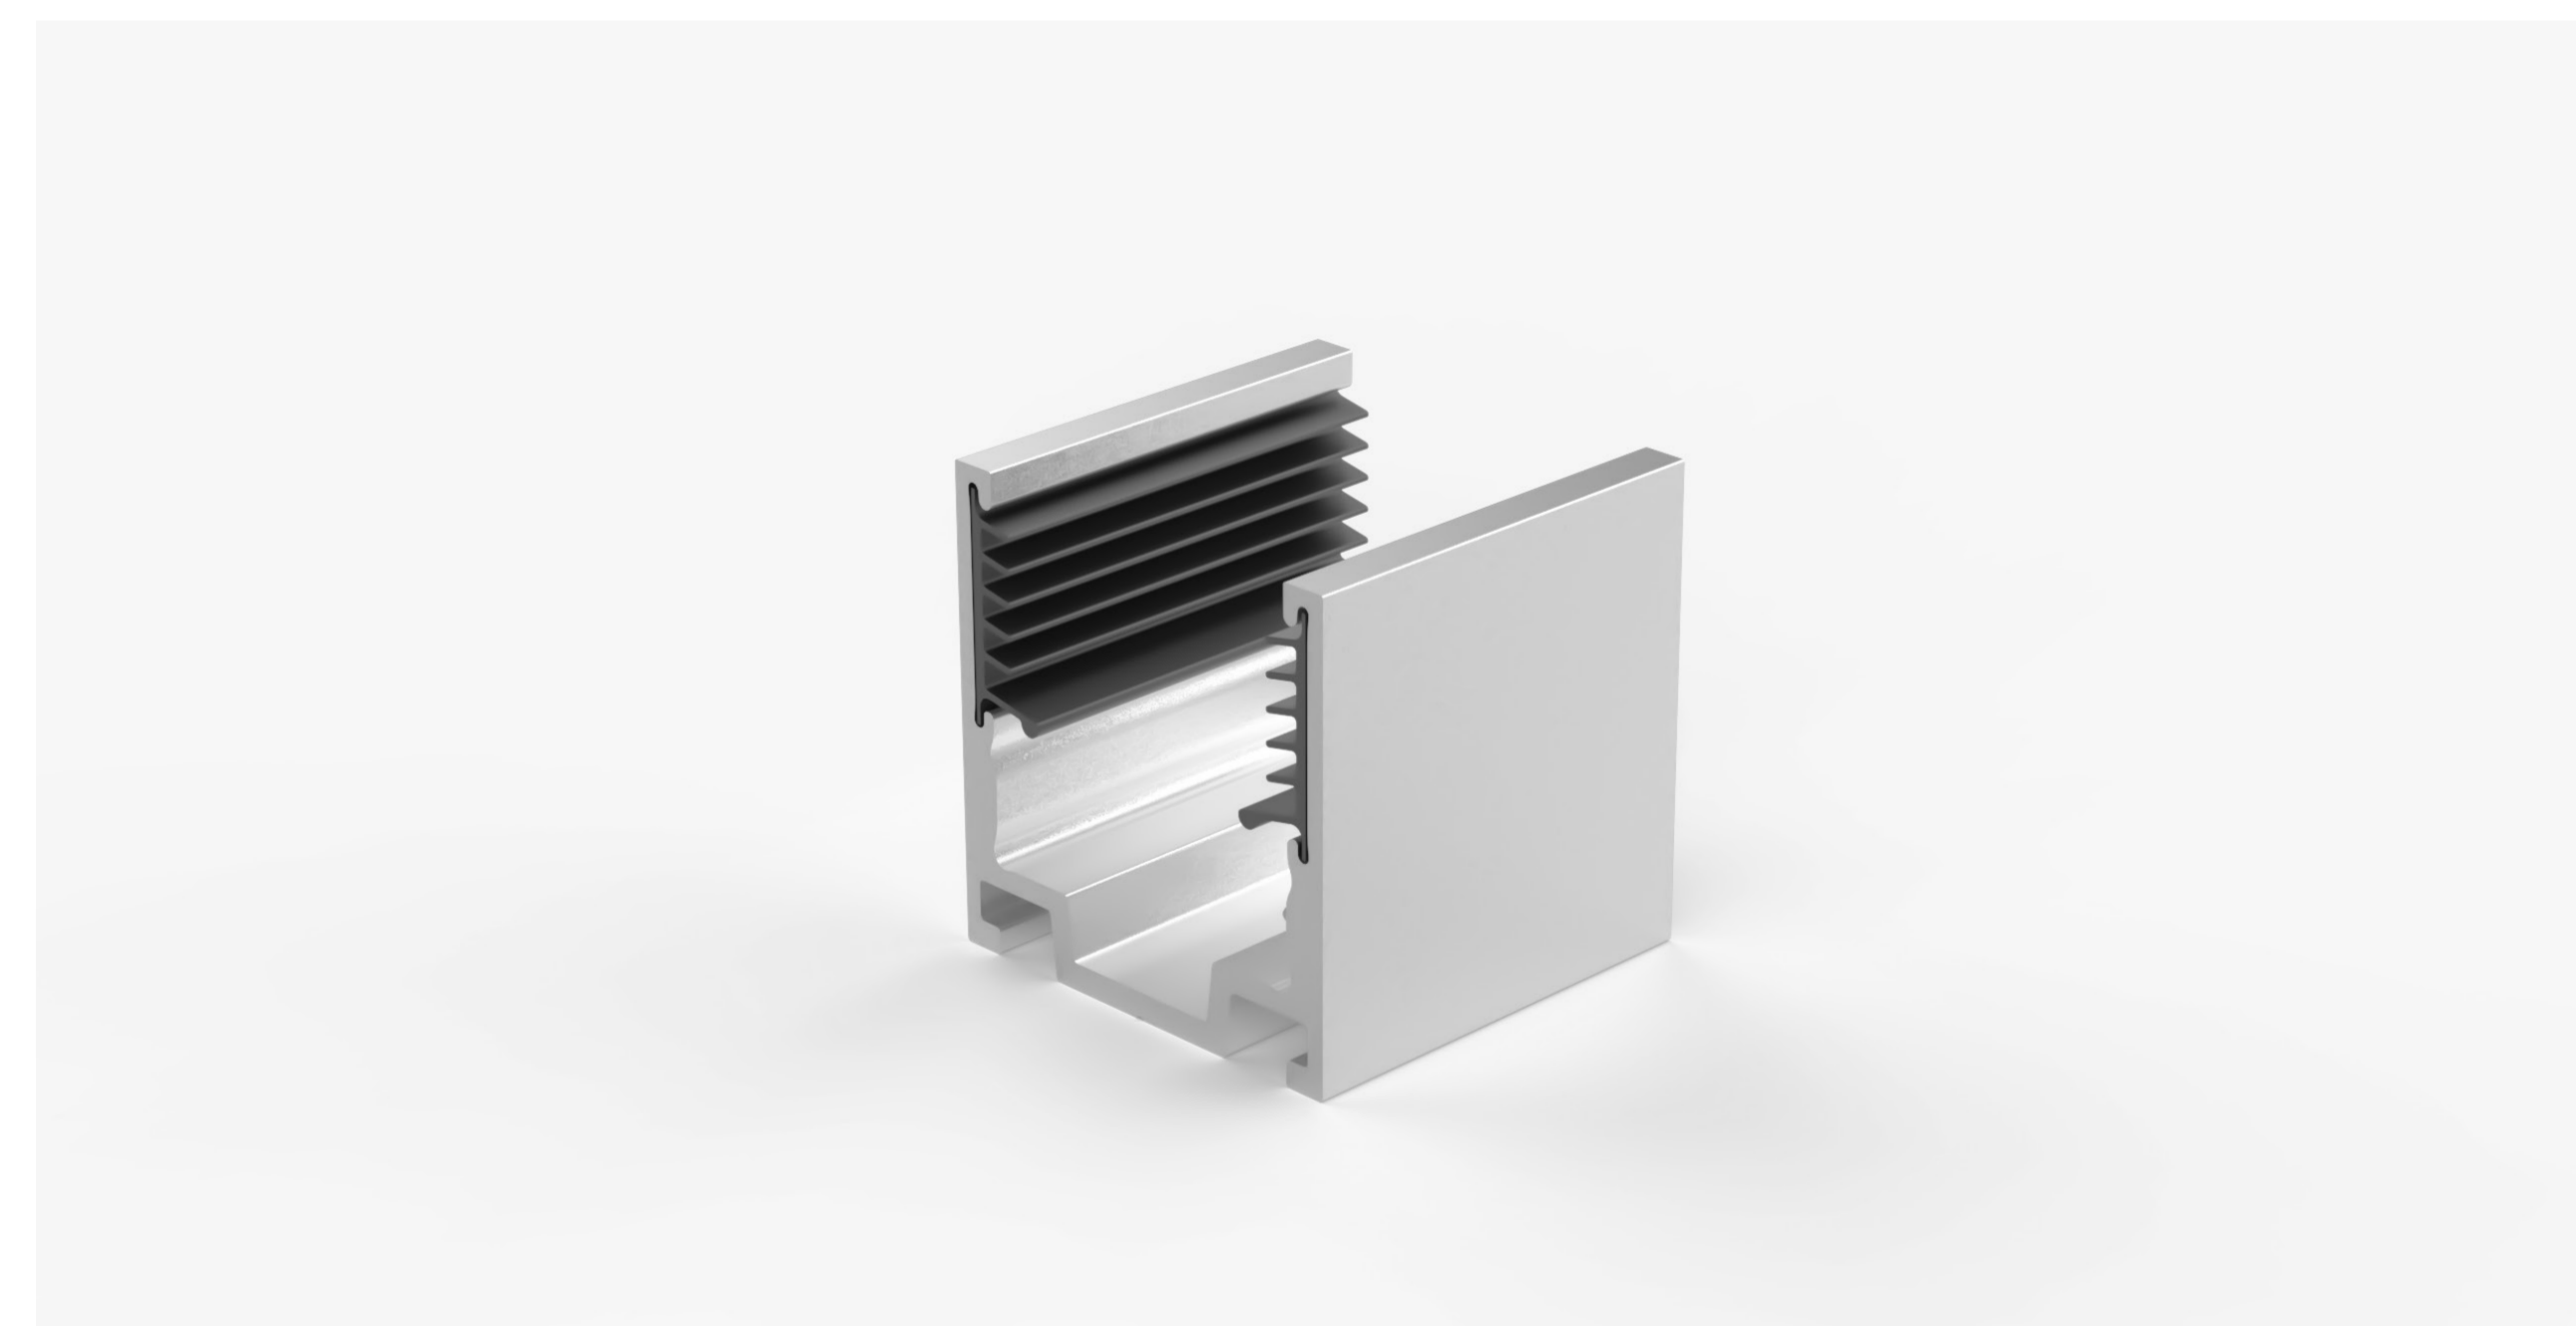

Electrical Output & Data

Dimensions	19mm x 18mm 0.74in x 0.70in
Length	35mm / 1.37in
Material Colour	Grey
Material	Aluminium

Technical Drawing

UN16SGC2021

Ultimo Neon 16 Surface Grip Clip

Electrical Output & Data