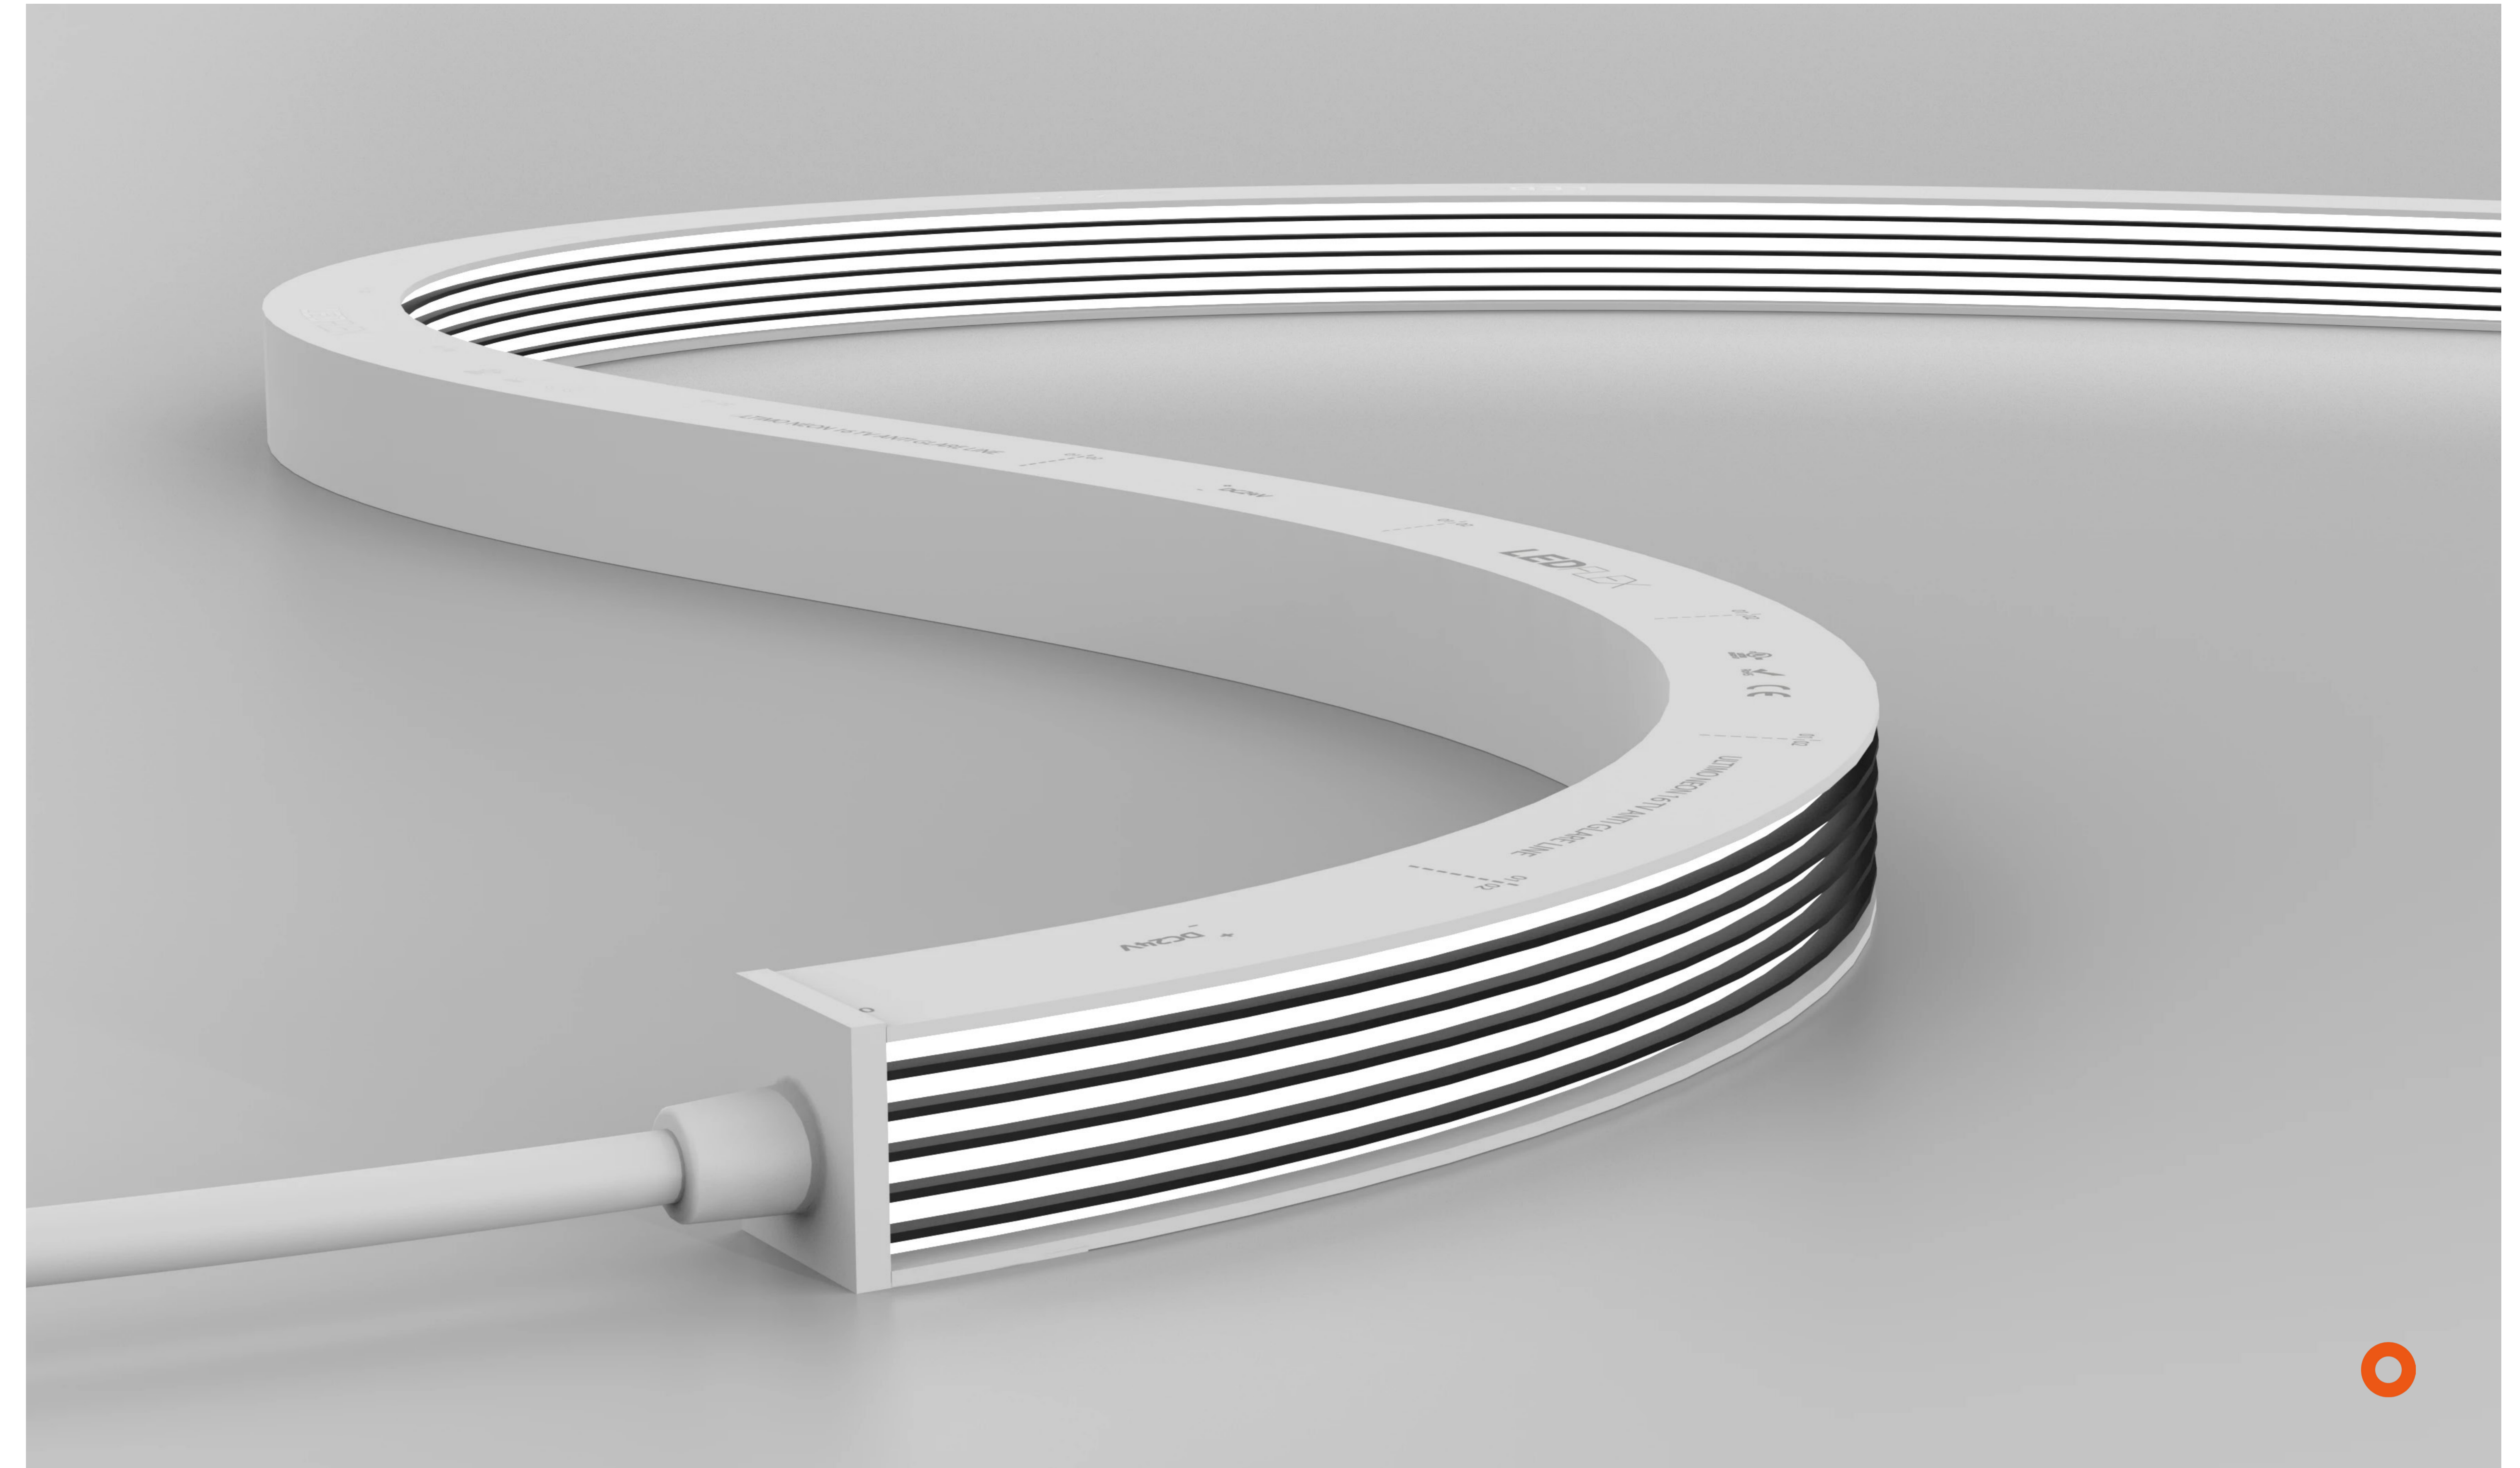

Technical Specifications

Product Range	CRI Value	Colour/ CCT	Power Consumption	Lumen Output	Product Code
Ultimo Neon 16 Anti-Glare Hex SV	CRI 90	2100K ●●	15W/m 4.57W/ft	137lm/m 41.76lm/ft	UN16AGHSVC2115
Ultimo Neon 16 Anti-Glare Hex SV	CRI 90	2400K ●●	15W/m 4.57W/ft	173lm/m 52.73lm/ft	UN16AGHSVC2415
Ultimo Neon 16 Anti-Glare Hex SV	CRI 90	2700K ●●	15W/m 4.57W/ft	174lm/m 53.03lm/ft	UN16AGHSVC2715
Ultimo Neon 16 Anti-Glare Hex SV	CRI 90	3000K ●●	15W/m 4.57W/ft	183lm/m 55.78lm/ft	UN16AGHSVC3015
Ultimo Neon 16 Anti-Glare Hex SV	CRI 90	3500K ●●	15W/m 4.57W/ft	183lm/m 55.78lm/ft	UN16AGHSVC3515
Ultimo Neon 16 Anti-Glare Hex SV	CRI 90	4000K ●●	15W/m 4.57W/ft	180lm/m 54.86lm/ft	UN16AGHSVC4015
Ultimo Neon 16 Anti-Glare Hex SV	CRI 90	5000K ●●	15W/m 4.57W/ft	183lm/m 55.78lm/ft	UN16AGHSVC5015
Ultimo Neon 16 Anti-Glare Hex SV	CRI 90	6500K ●●	15W/m 4.57W/ft	178lm/m 54.25lm/ft	UN16AGHSVC6515