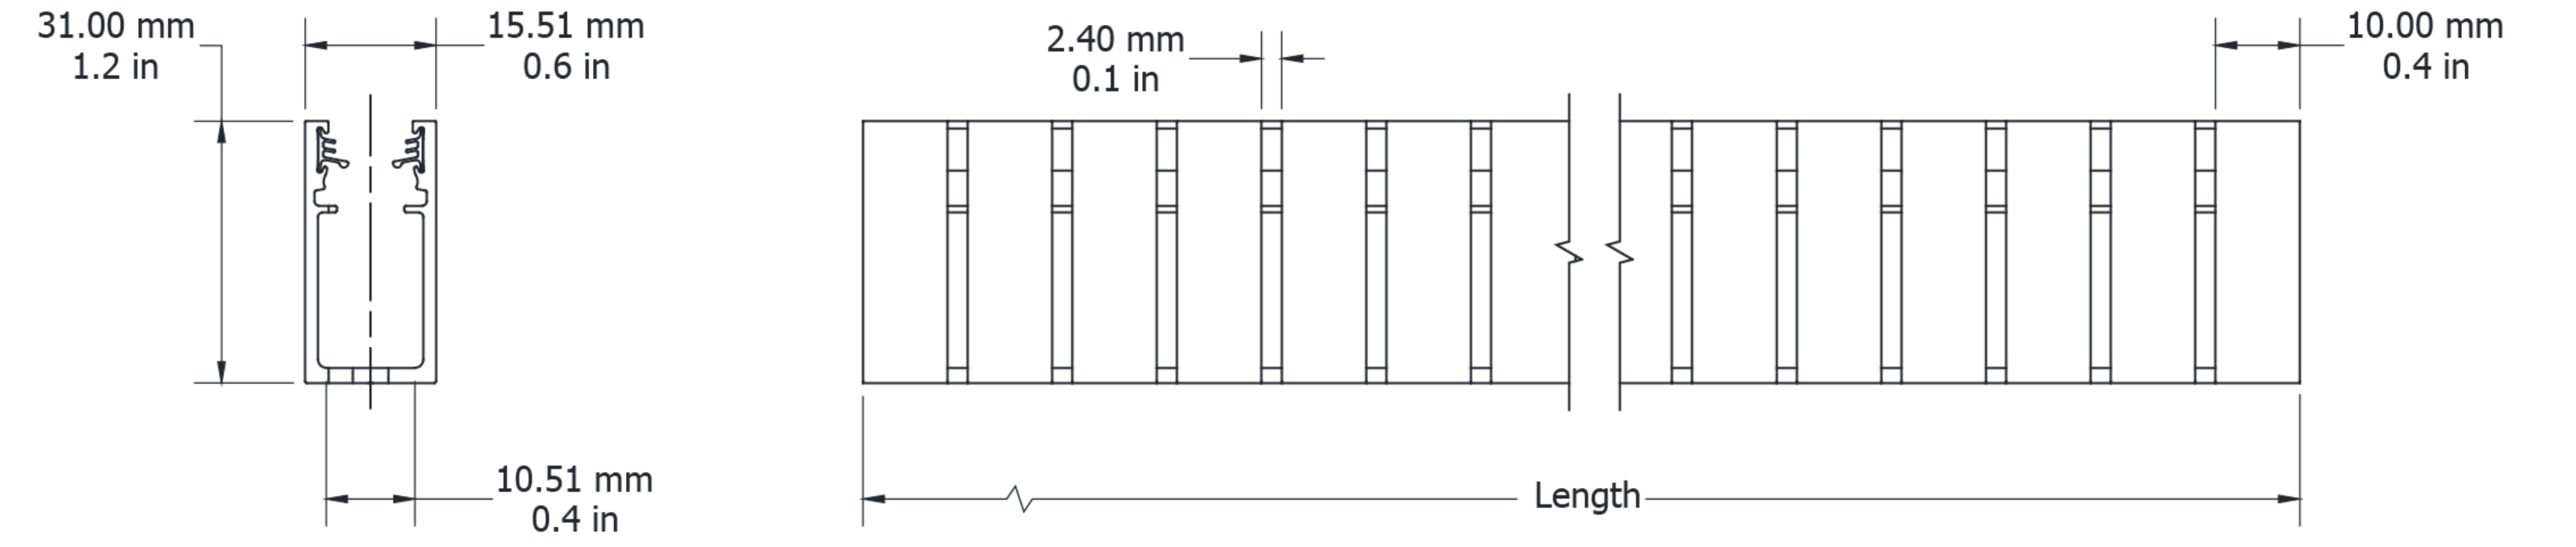

Technical Drawing