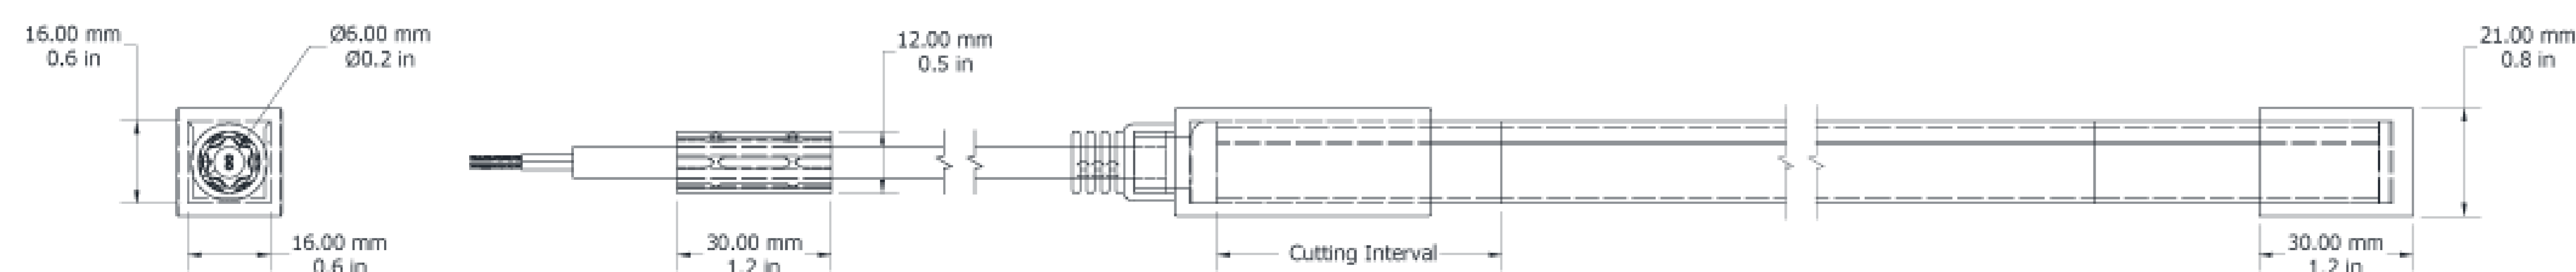

Technical Specifications

Product Range	CRI Value	Colour/ CCT	Power Consumption	Lumen Output	Product Code
Aqua Neon 16 TV	CRI 80	2200K ●●	12W/m 3.66W/ft	439lm/m 133.8lm/ft	AN16TV2212
Aqua Neon 16 TV	CRI 80	2400K ●●	12W/m 3.66W/ft	440lm/m 134.1lm/ft	AN16TV2412
Aqua Neon 16 TV	CRI 80	2700K ●●	12W/m 3.66W/ft	534lm/m 162.76lm/ft	AN16TV2712
Aqua Neon 16 TV	CRI 80	3000K ●●	12W/m 3.66W/ft	552lm/m 168.24lm/ft	AN16TV3012
Aqua Neon 16 TV	CRI 80	3500K ●●	12W/m 3.66W/ft	480lm/m 146.3lm/ft	AN16TV3512
Aqua Neon 16 TV	CRI 80	4000K ●●	12W/m 3.66W/ft	554lm/m 168.85lm/ft	AN16TV4012
Aqua Neon 16 TV	CRI 80	5700K ●●	12W/m 3.66W/ft	450lm/m 137.15lm/ft	AN16TV5712
Aqua Neon 16 TV	-	Blue ●	12W/m 3.66W/ft	85lm/m 25.9lm/ft	AN16TVB12
Aqua Neon 16 TV	CRI 90	2700K ●●	12W/m 3.66W/ft	413lm/m 125.88lm/ft	AN16TVC2712
Aqua Neon 16 TV	CRI 90	3000K ●●	12W/m 3.66W/ft	427lm/m 130.14lm/ft	AN16TVC3012
Aqua Neon 16 TV	CRI 90	3500K ●●	12W/m 3.66W/ft	458lm/m 139.59lm/ft	AN16TVC3512
Aqua Neon 16 TV	CRI 90	4000K ●●	12W/m 3.66W/ft	452lm/m 137.76lm/ft	AN16TVC4012
Aqua Neon 16 TV	-	Green ●	12W/m 3.66W/ft	450lm/m 137.15lm/ft	AN16TVG12
Aqua Neon 16 TV	CRI 80	3000K ●●	12W/m 3.66W/ft	565lm/m 172.2lm/ft	AN16TV30P1212
Aqua Neon 16 TV	CRI 80	4000K ●●	12W/m 3.66W/ft	454lm/m 138.37lm/ft	AN16TV40P1212
Aqua Neon 16 TV	CRI 80	5700K ●●	12W/m 3.66W/ft	522lm/m 159.1lm/ft	AN16TV57P1212
Aqua Neon 16 TV	CRI 80	2700K ●●	12W/m 3.66W/ft	490lm/m 149.34lm/ft	AN16TVRW2715
Aqua Neon 16 TV	CRI 80	3000K ●●	12W/m 3.66W/ft	594lm/m 181.04lm/ft	AN16TVRW3015
Aqua Neon 16 TV	CRI 80	4000K ●●	12W/m 3.66W/ft	490lm/m 149.34lm/ft	AN16TVRW4015
Aqua Neon 16 TV	CRI 80	RGBW Pixel 2700K ●●	22W/m 6.71W/ft	628lm/m 191.41lm/ft	AN16TVRW27P1222
Aqua Neon 16 TV	CRI 80	RGBW Pixel 3000K ●●	22W/m 6.71W/ft	777lm/m 236.82lm/ft	AN16TVRW30P1222