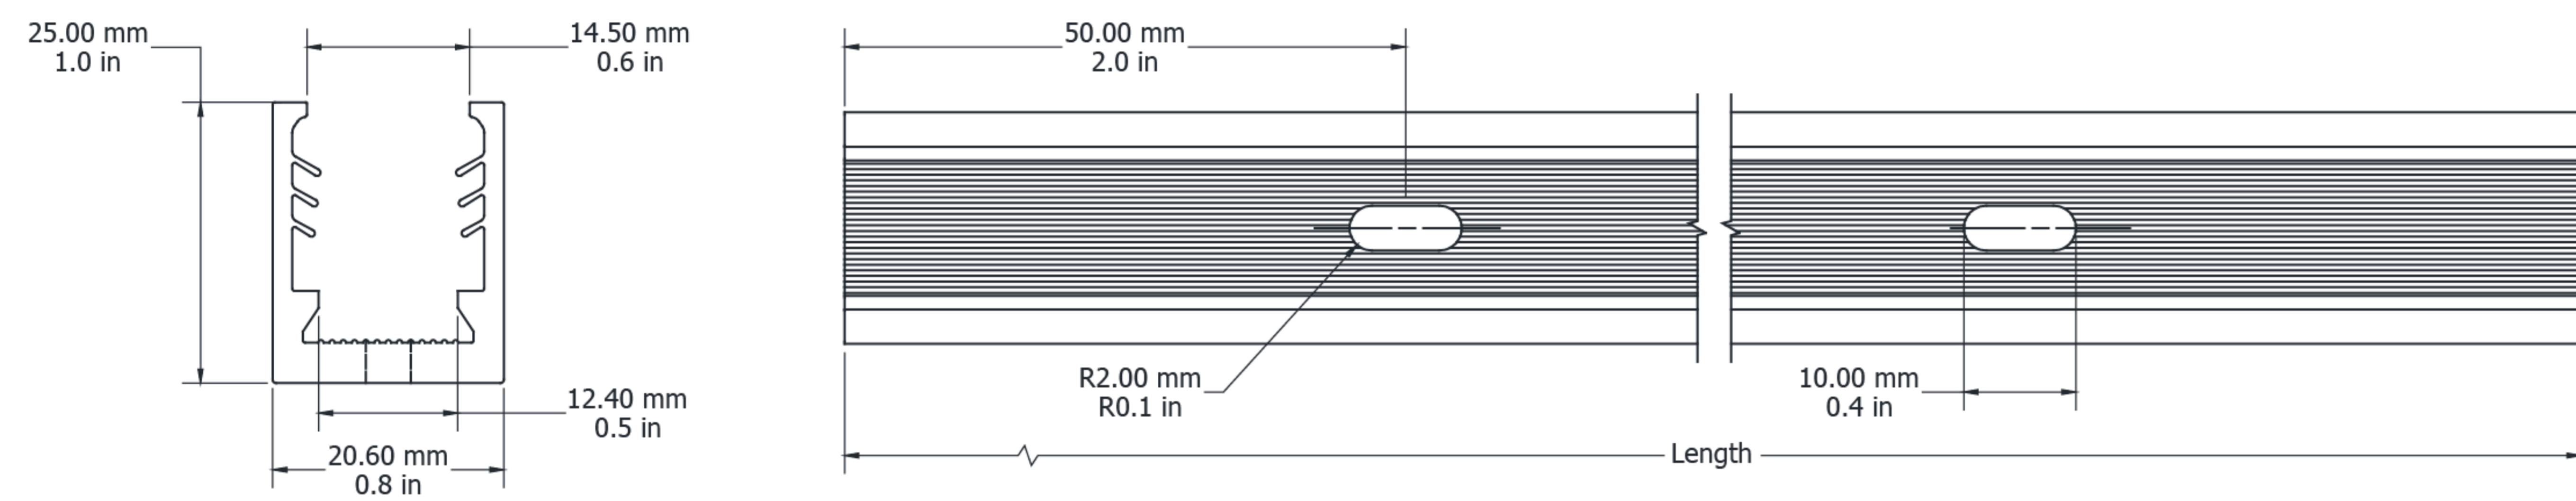

Technical Drawing