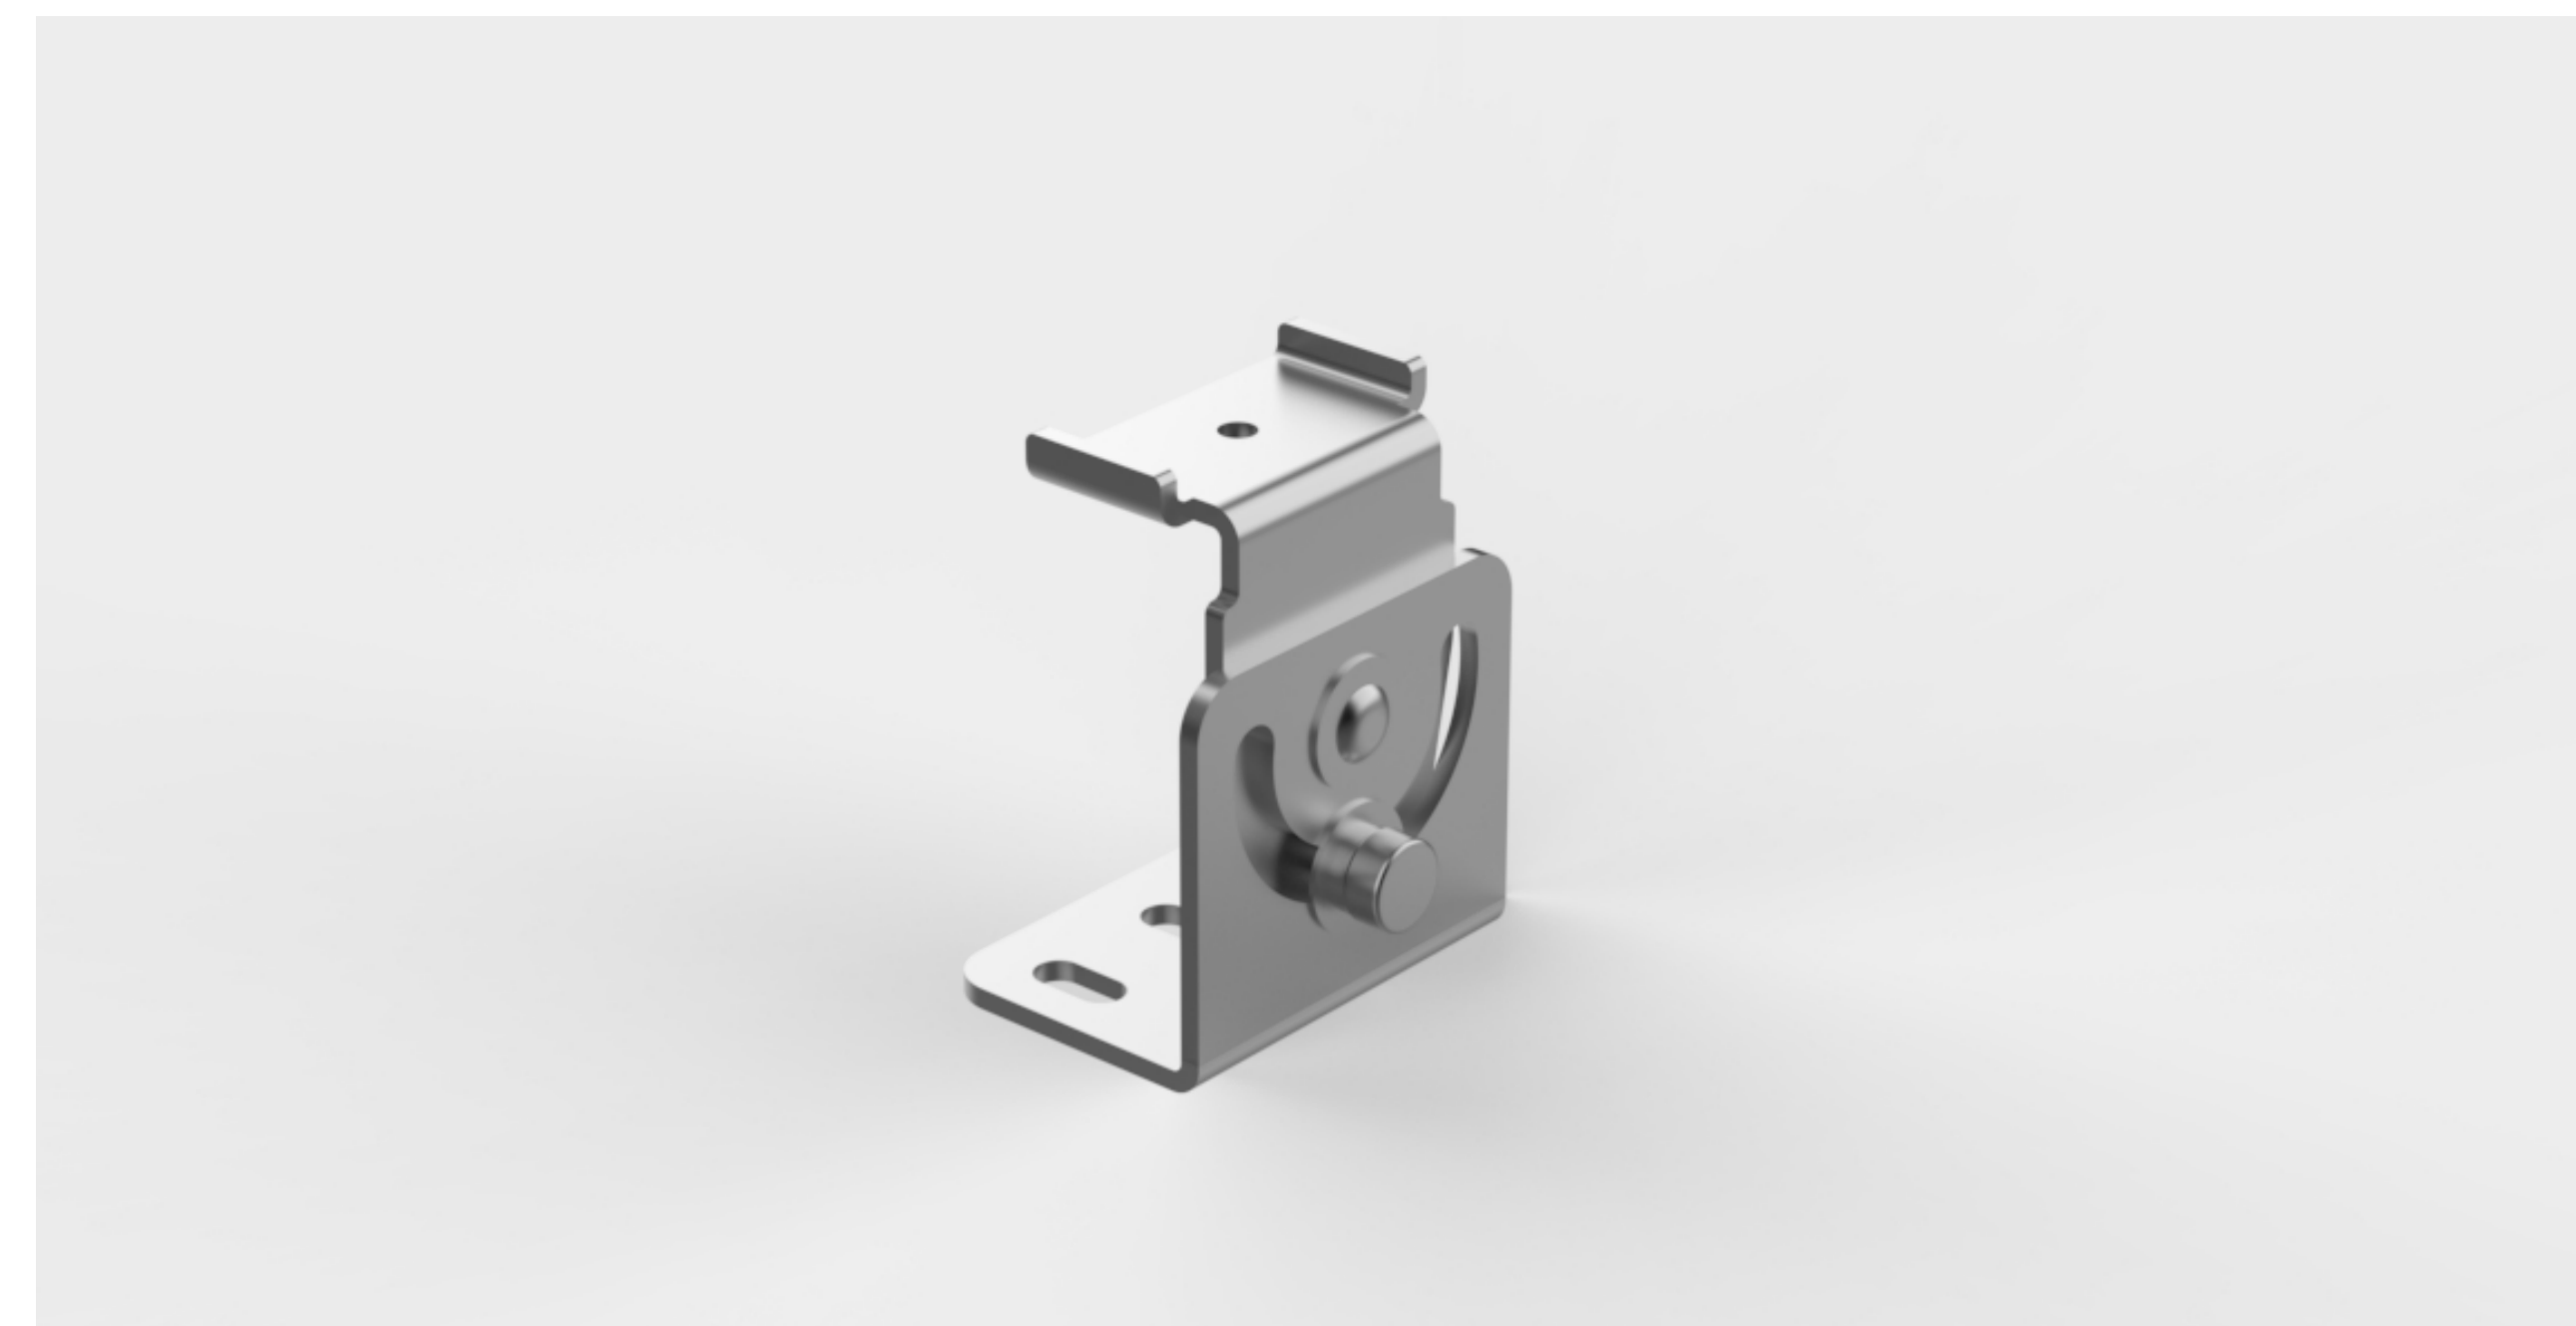

Sexy Fish
United Kingdom
Lighting Design: 18FIFTY

ON353DAB3054

Optico Neon 35 3D Adjustable Bracket 54mm

Electrical Output & Data

Dimensions	30mm x 54mm 1.18in x 2.12in
Length	41mm / 1.61in
Material Colour	Grey
Material	Aluminium