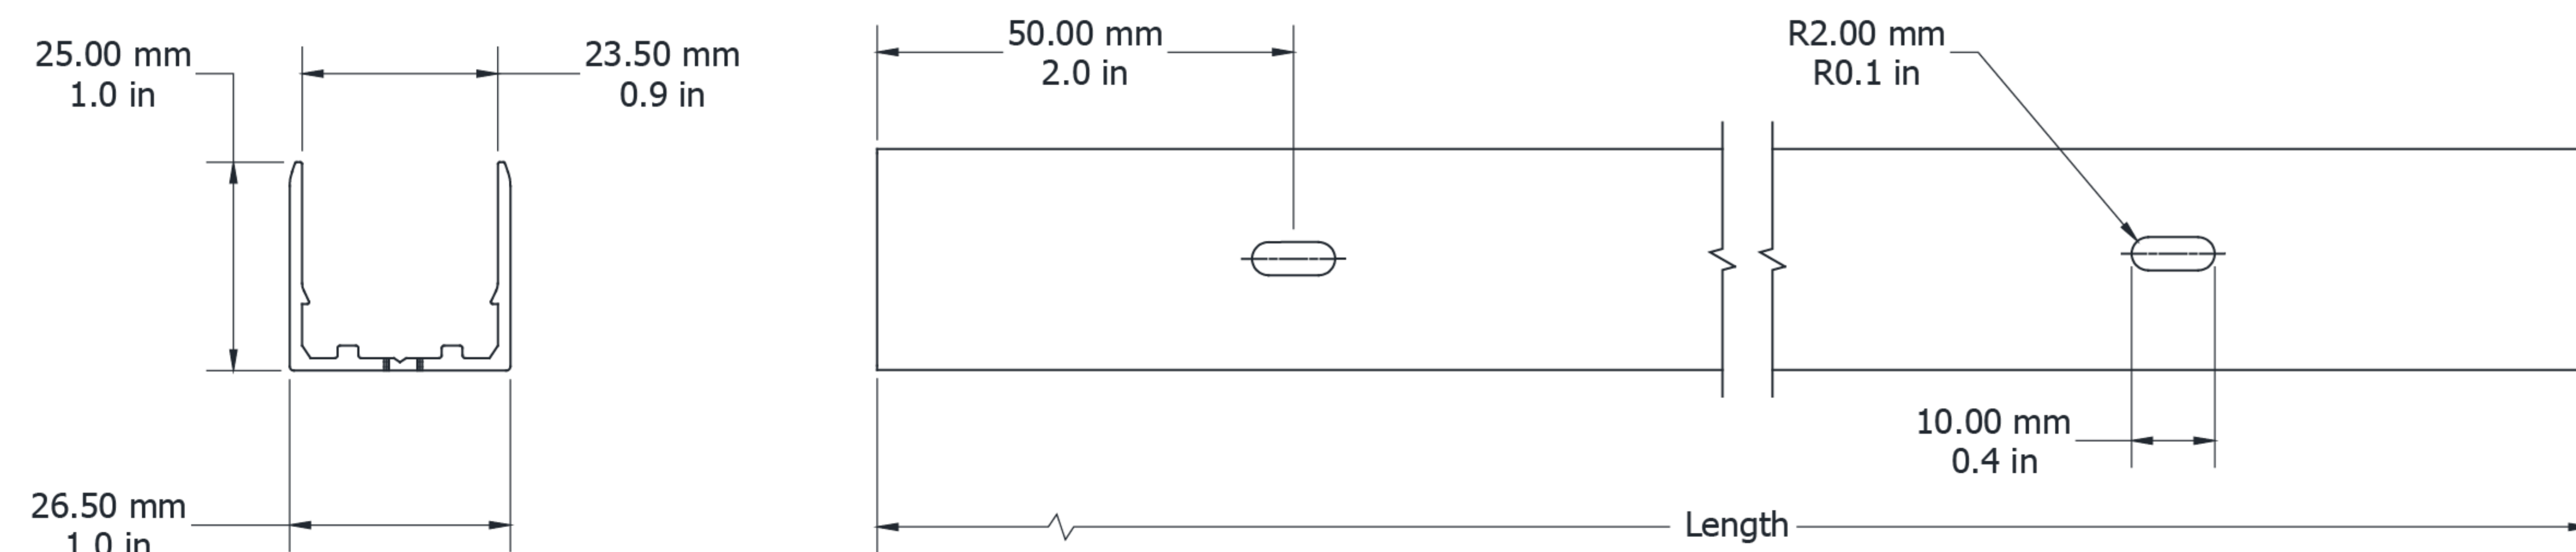

Technical Drawing