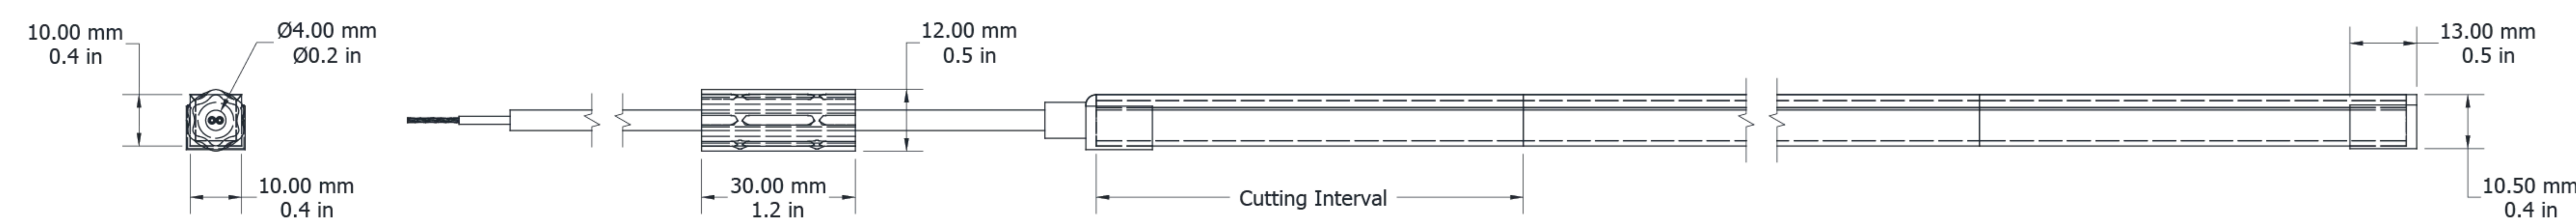

Technical Specifications

Product Range	CRI Value	Colour/ CCT	Power Consumption	Lumen Output	Product Code
Ultimo Neon 10 TV	CRI 80	2100K ●●	3W/m 0.91W/ft	240lm/m 73.15lm/ft	UN10TV213G2
Ultimo Neon 10 TV	CRI 80	2100K ●●	6W/m 1.83W/ft	423lm/m 128.92lm/ft	UN10TV216G2
Ultimo Neon 10 TV	CRI 80	2100K ●●	9W/m 2.74W/ft	578lm/m 176.17lm/ft	UN10TV219G2
Ultimo Neon 10 TV	CRI 80	2400K ●●	3W/m 0.91W/ft	258lm/m 78.63lm/ft	UN10TV243G2
Ultimo Neon 10 TV	CRI 80	2400K ●●	6W/m 1.83W/ft	443lm/m 135.02lm/ft	UN10TV246G2
Ultimo Neon 10 TV	CRI 80	2400K ●●	9W/m 2.74W/ft	605lm/m 184.4lm/ft	UN10TV249G2
Ultimo Neon 10 TV	CRI 80	2700K ●●	3W/m 0.91W/ft	260lm/m 79.24lm/ft	UN10TV273G2
Ultimo Neon 10 TV	CRI 80	2700K ●●	6W/m 1.83W/ft	436lm/m 132.89lm/ft	UN10TV276G2
Ultimo Neon 10 TV	CRI 80	2700K ●●	9W/m 2.74W/ft	606lm/m 184.7lm/ft	UN10TV279G2
Ultimo Neon 10 TV	CRI 80	3000K ●●	3W/m 0.91W/ft	276lm/m 84.12lm/ft	UN10TV303G2
Ultimo Neon 10 TV	CRI 80	3000K ●●	6W/m 1.83W/ft	465lm/m 141.73lm/ft	UN10TV306G2
Ultimo Neon 10 TV	CRI 80	3000K ●●	9W/m 2.74W/ft	643lm/m 195.98lm/ft	UN10TV309G2
Ultimo Neon 10 TV	CRI 80	3500K ●●	3W/m 0.91W/ft	277lm/m 84.43lm/ft	UN10TV353G2
Ultimo Neon 10 TV	CRI 80	3500K ●●	6W/m 1.83W/ft	464lm/m 141.42lm/ft	UN10TV356G2
Ultimo Neon 10 TV	CRI 80	3500K ●●	9W/m 2.74W/ft	646lm/m 196.89lm/ft	UN10TV359G2
Ultimo Neon 10 TV	CRI 80	4000K ●●	3W/m 0.91W/ft	280lm/m 85.34lm/ft	UN10TV403G2
Ultimo Neon 10 TV	CRI 80	4000K ●●	6W/m 1.83W/ft	464lm/m 141.42lm/ft	UN10TV406G2
Ultimo Neon 10 TV	CRI 80	4000K ●●	9W/m 2.74W/ft	648lm/m 197.5lm/ft	UN10TV409G2
Ultimo Neon 10 TV	CRI 80	5000K ●●	3W/m 0.91W/ft	278lm/m 84.73lm/ft	UN10TV503G2
Ultimo Neon 10 TV	CRI 80	5000K ●●	6W/m 1.83W/ft	475lm/m 144.77lm/ft	UN10TV506G2
Ultimo Neon 10 TV	CRI 80	5000K ●●	9W/m 2.74W/ft	643lm/m 195.98lm/ft	UN10TV509G2