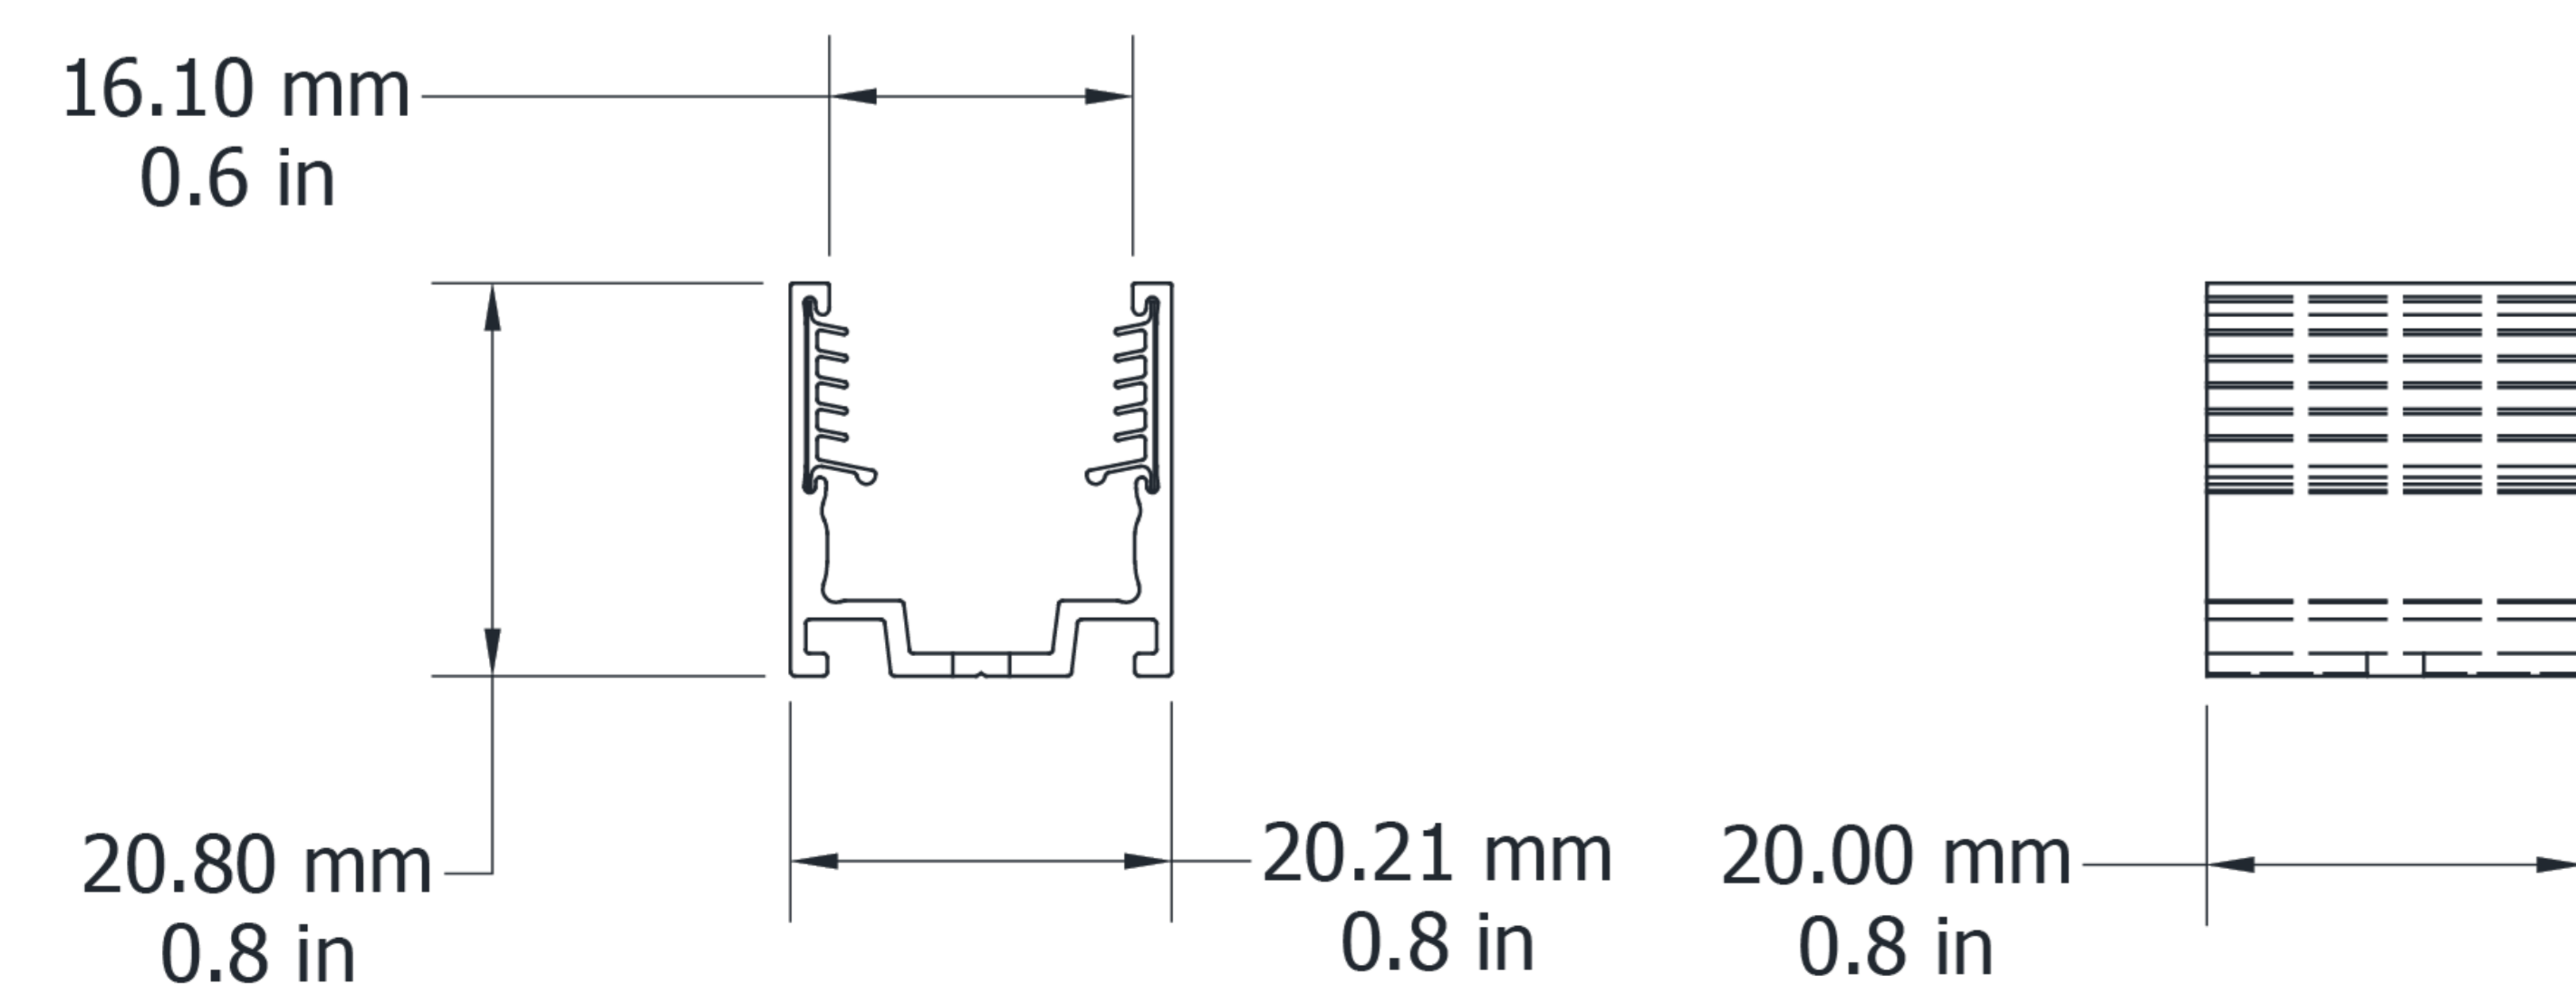

UN16SC1918

Ultimo Neon 16 Standard Clip

Electrical Output & Data

Dimensions	19mm x 18mm | 0.74in x 0.70in
Length	35mm / 1.37in
Material Colour	Grey
Material	Aluminium

Technical Drawing

UN16SGC2021

Ultimo Neon 16 Surface Grip Clip

Electrical Output & Data

Dimensions	20mm x 21mm | 0.78in x 0.82in
Length	20mm / 0.78in
Material Colour	Grey
Material	Aluminium and Silicone

Technical Drawing

UN16RGC3021

Ultimo Neon 16 Recessed Grip Clip

Electrical Output & Data

Dimensions	30mm x 21mm | 1.18in x 0.82in
Length	20mm / 0.78in
Material Colour	Grey
Material	Aluminium and Silicone

Technical Drawing

UN16TSC1811

Ultimo Neon 16 Tri View Clip

Electrical Output & Data

Dimensions	17.8mm x 10.5mm | 0.70in x 0.41in
Length	20mm / 0.78in
Material Colour	Grey
Material	Aluminium

Technical Drawing