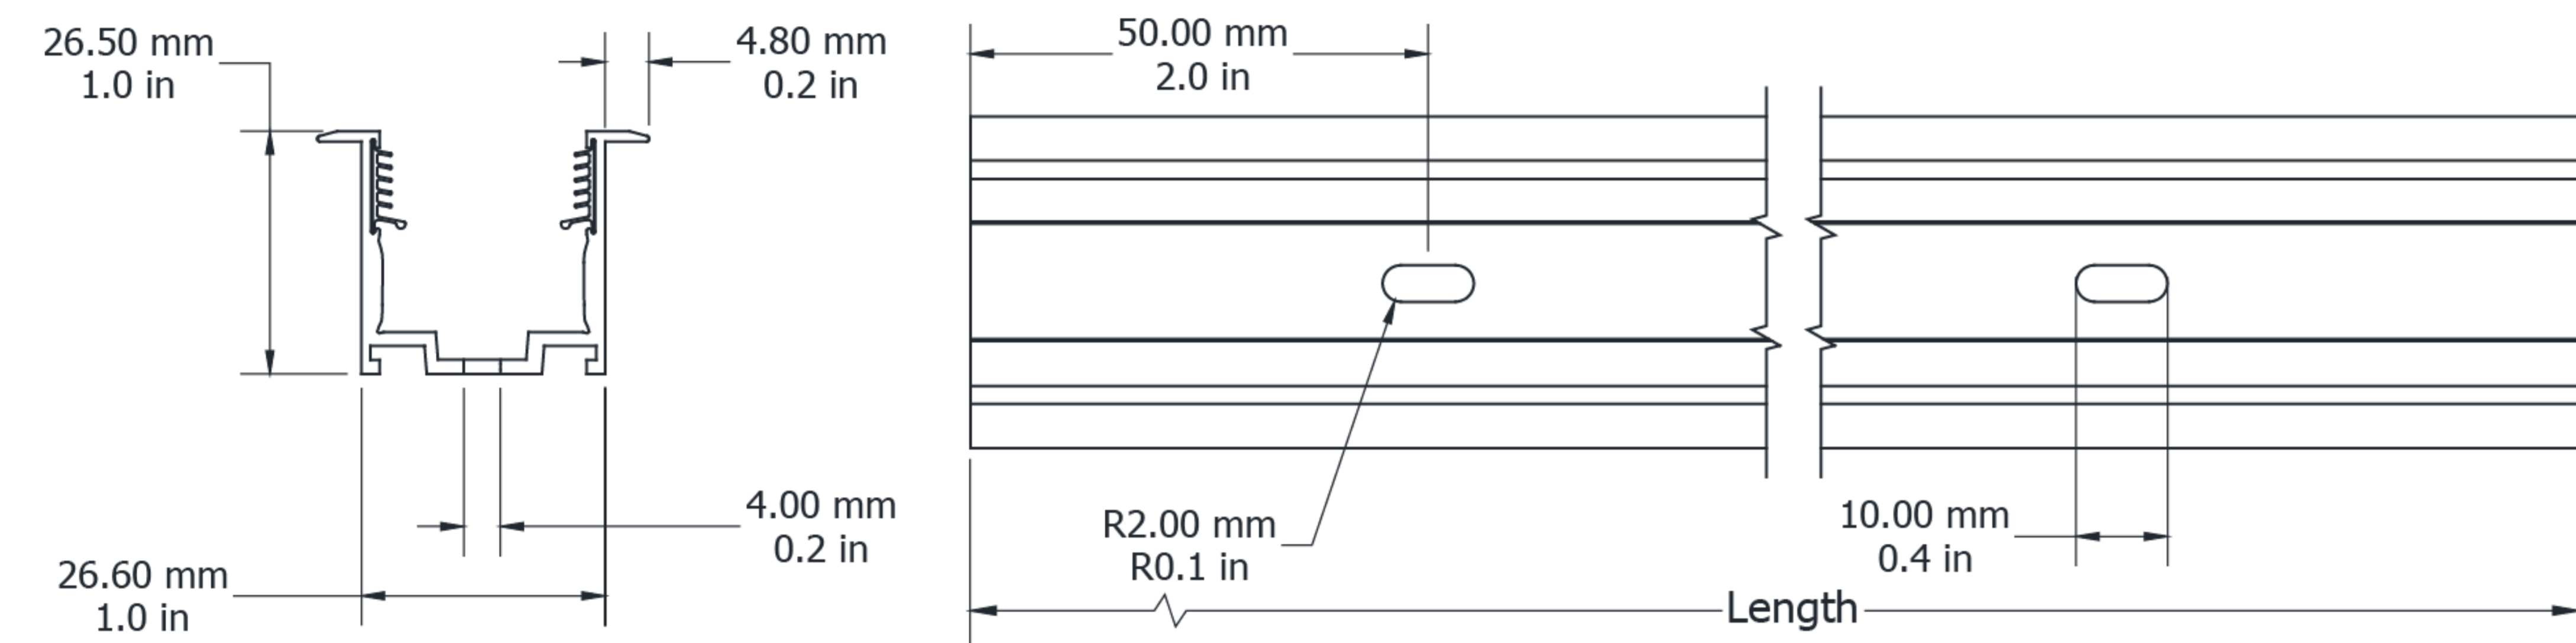

Technical Drawing