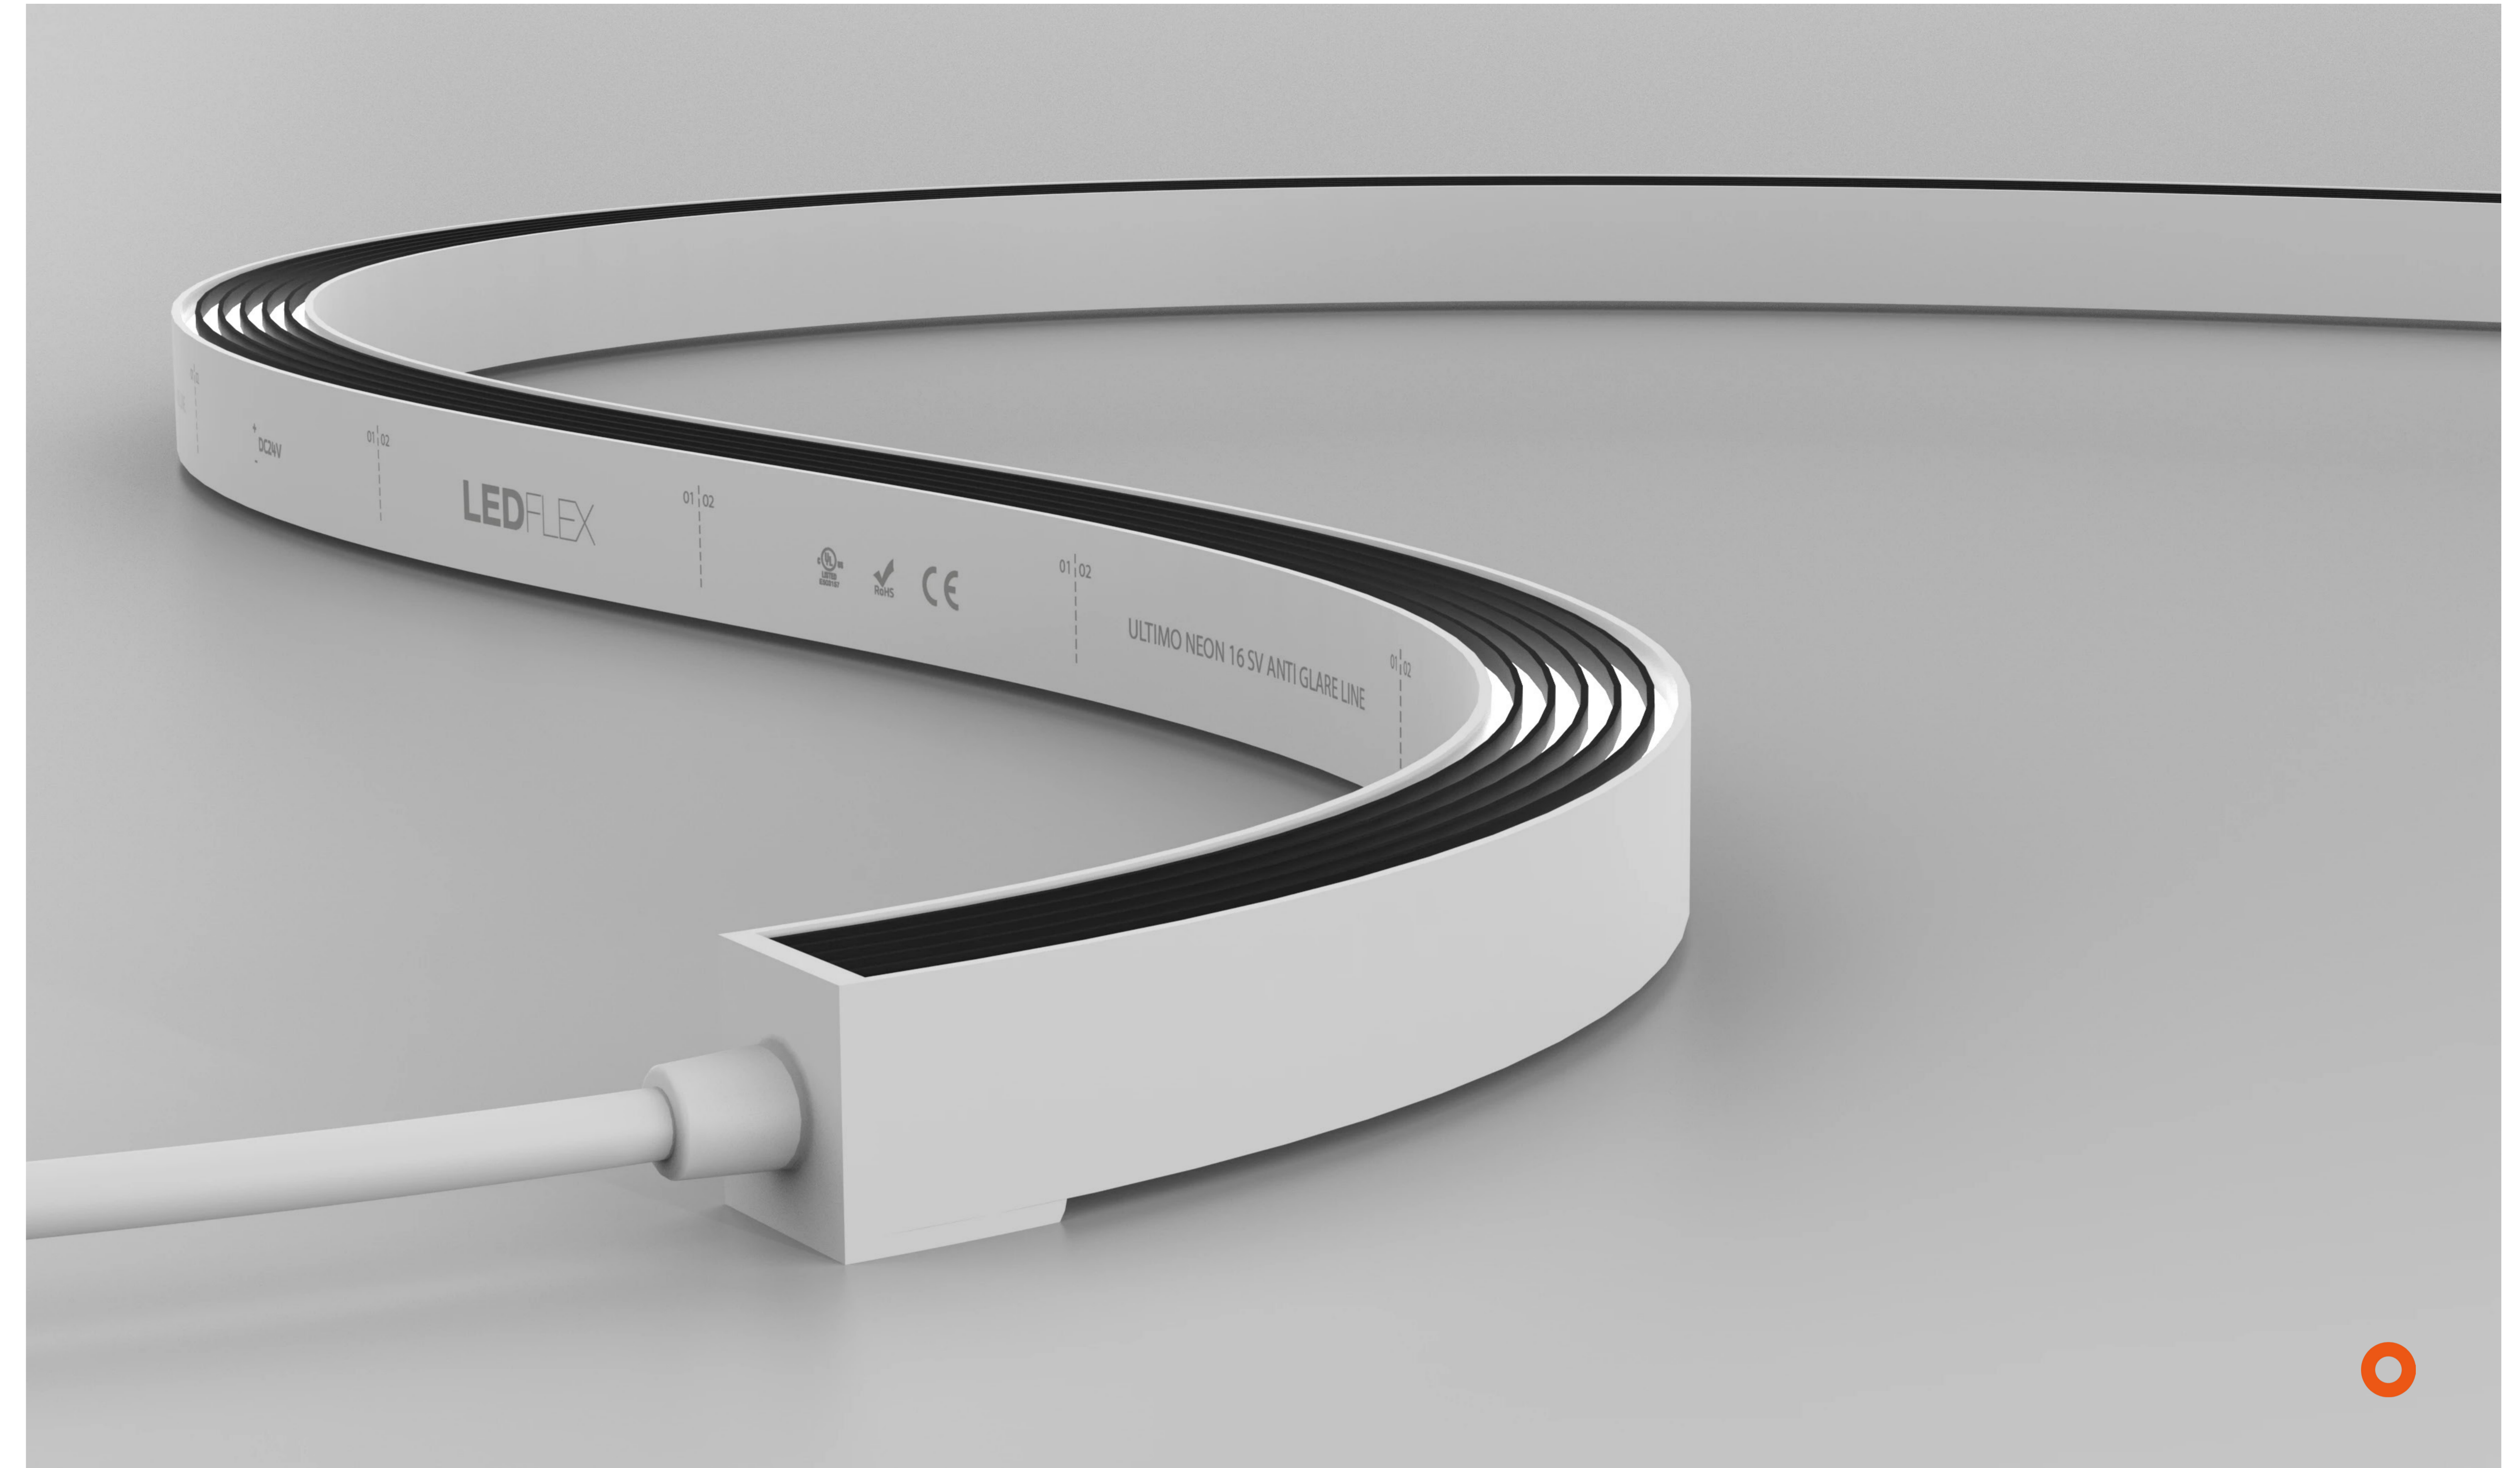

Technical Specifications

Product Range	CRI Value	Colour/CCT	Power Consumption	Lumen Output	Product Code
Ultimo Neon 16 Anti-Glare Line TV	CRI 90	2100K ●●	15W/m 4.57W/ft	245lm/m 74.67lm/ft	UN16AGLTVC2115
Ultimo Neon 16 Anti-Glare Line TV	CRI 90	2400K ●●	15W/m 4.57W/ft	249lm/m 75.89lm/ft	UN16AGLTVC2415
Ultimo Neon 16 Anti-Glare Line TV	CRI 90	2700K ●●	15W/m 4.57W/ft	253lm/m 77.11lm/ft	UN16AGLTVC2715
Ultimo Neon 16 Anti-Glare Line TV	CRI 90	3000K ●●	15W/m 4.57W/ft	296lm/m 90.22lm/ft	UN16AGLTVC3015
Ultimo Neon 16 Anti-Glare Line TV	CRI 90	3500K ●●	15W/m 4.57W/ft	310lm/m 94.48lm/ft	UN16AGLTVC3515
Ultimo Neon 16 Anti-Glare Line TV	CRI 90	4000K ●●	15W/m 4.57W/ft	334lm/m 101.8lm/ft	UN16AGLTVC4015
Ultimo Neon 16 Anti-Glare Line TV	CRI 90	5000K ●●	15W/m 4.57W/ft	337lm/m 102.71lm/ft	UN16AGLTVC5015
Ultimo Neon 16 Anti-Glare Line TV	CRI 90	6500K ●●	15W/m 4.57W/ft	301lm/m 91.74lm/ft	UN16AGLTVC6515