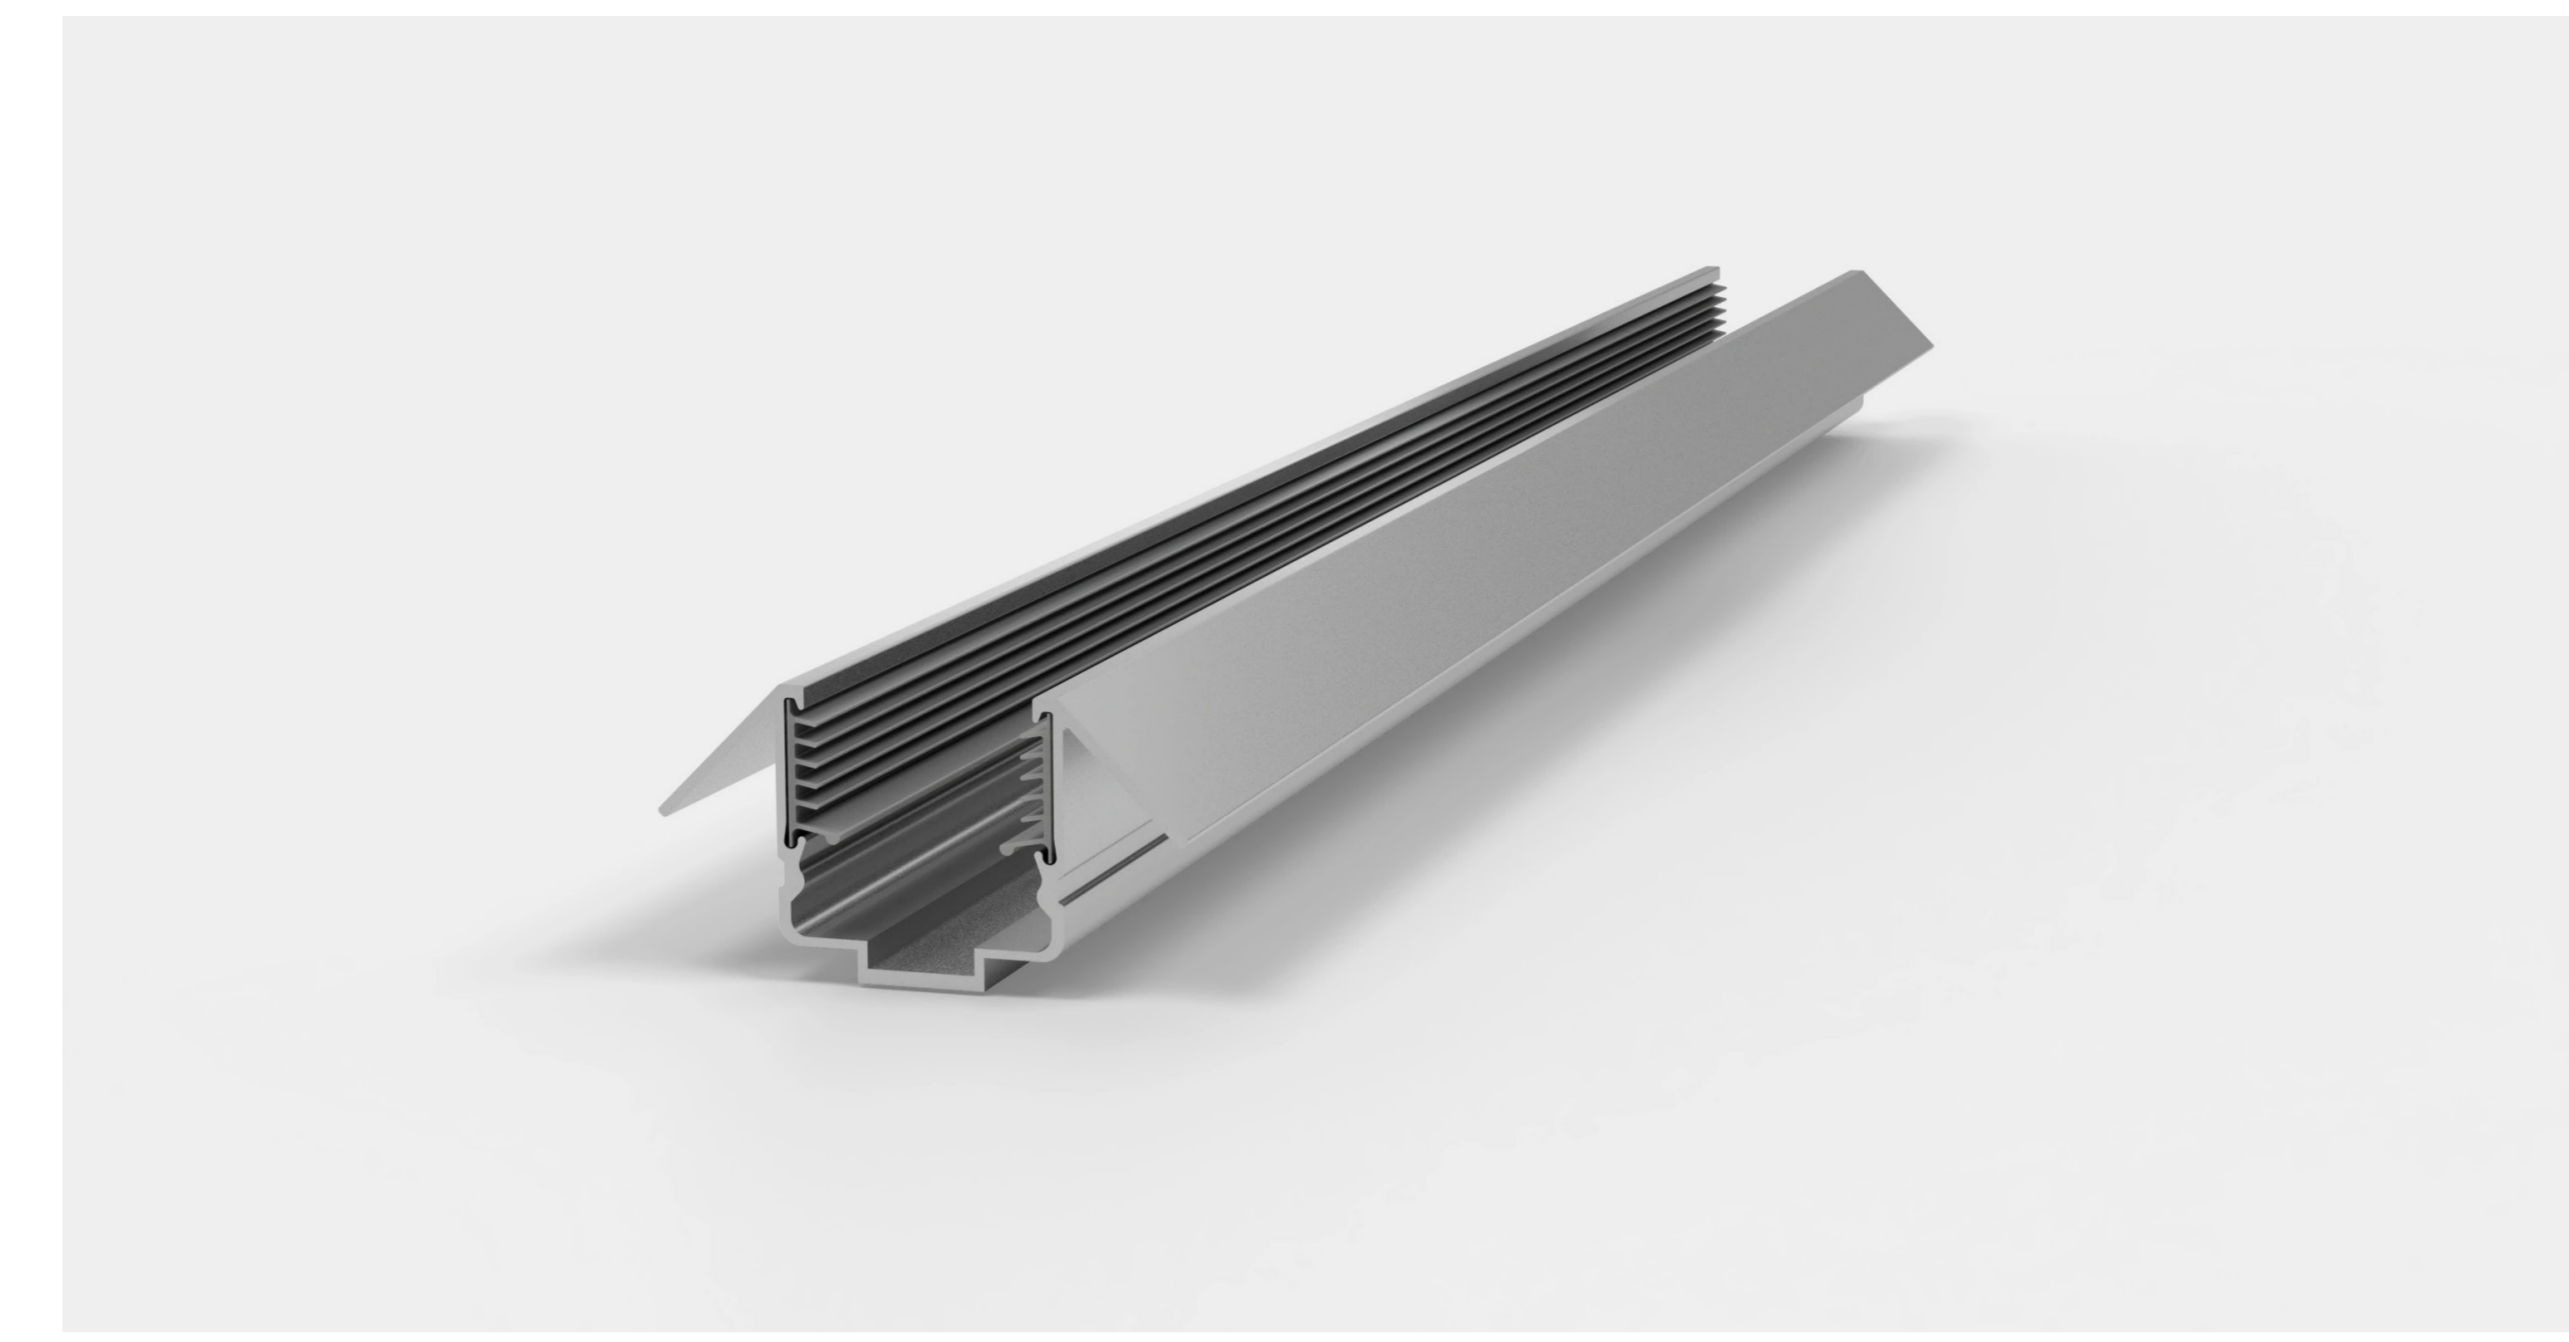

Ultimo Neon 16 Corner Profile

Electrical Output & Data

Dimensions	37.38 mm x 20.05mm | 1.471in x 0.789in
Length	1000 | 2000mm / 39.3 | 78.7in
Material Colour	Grey
Material	Aluminium

Technical Drawing