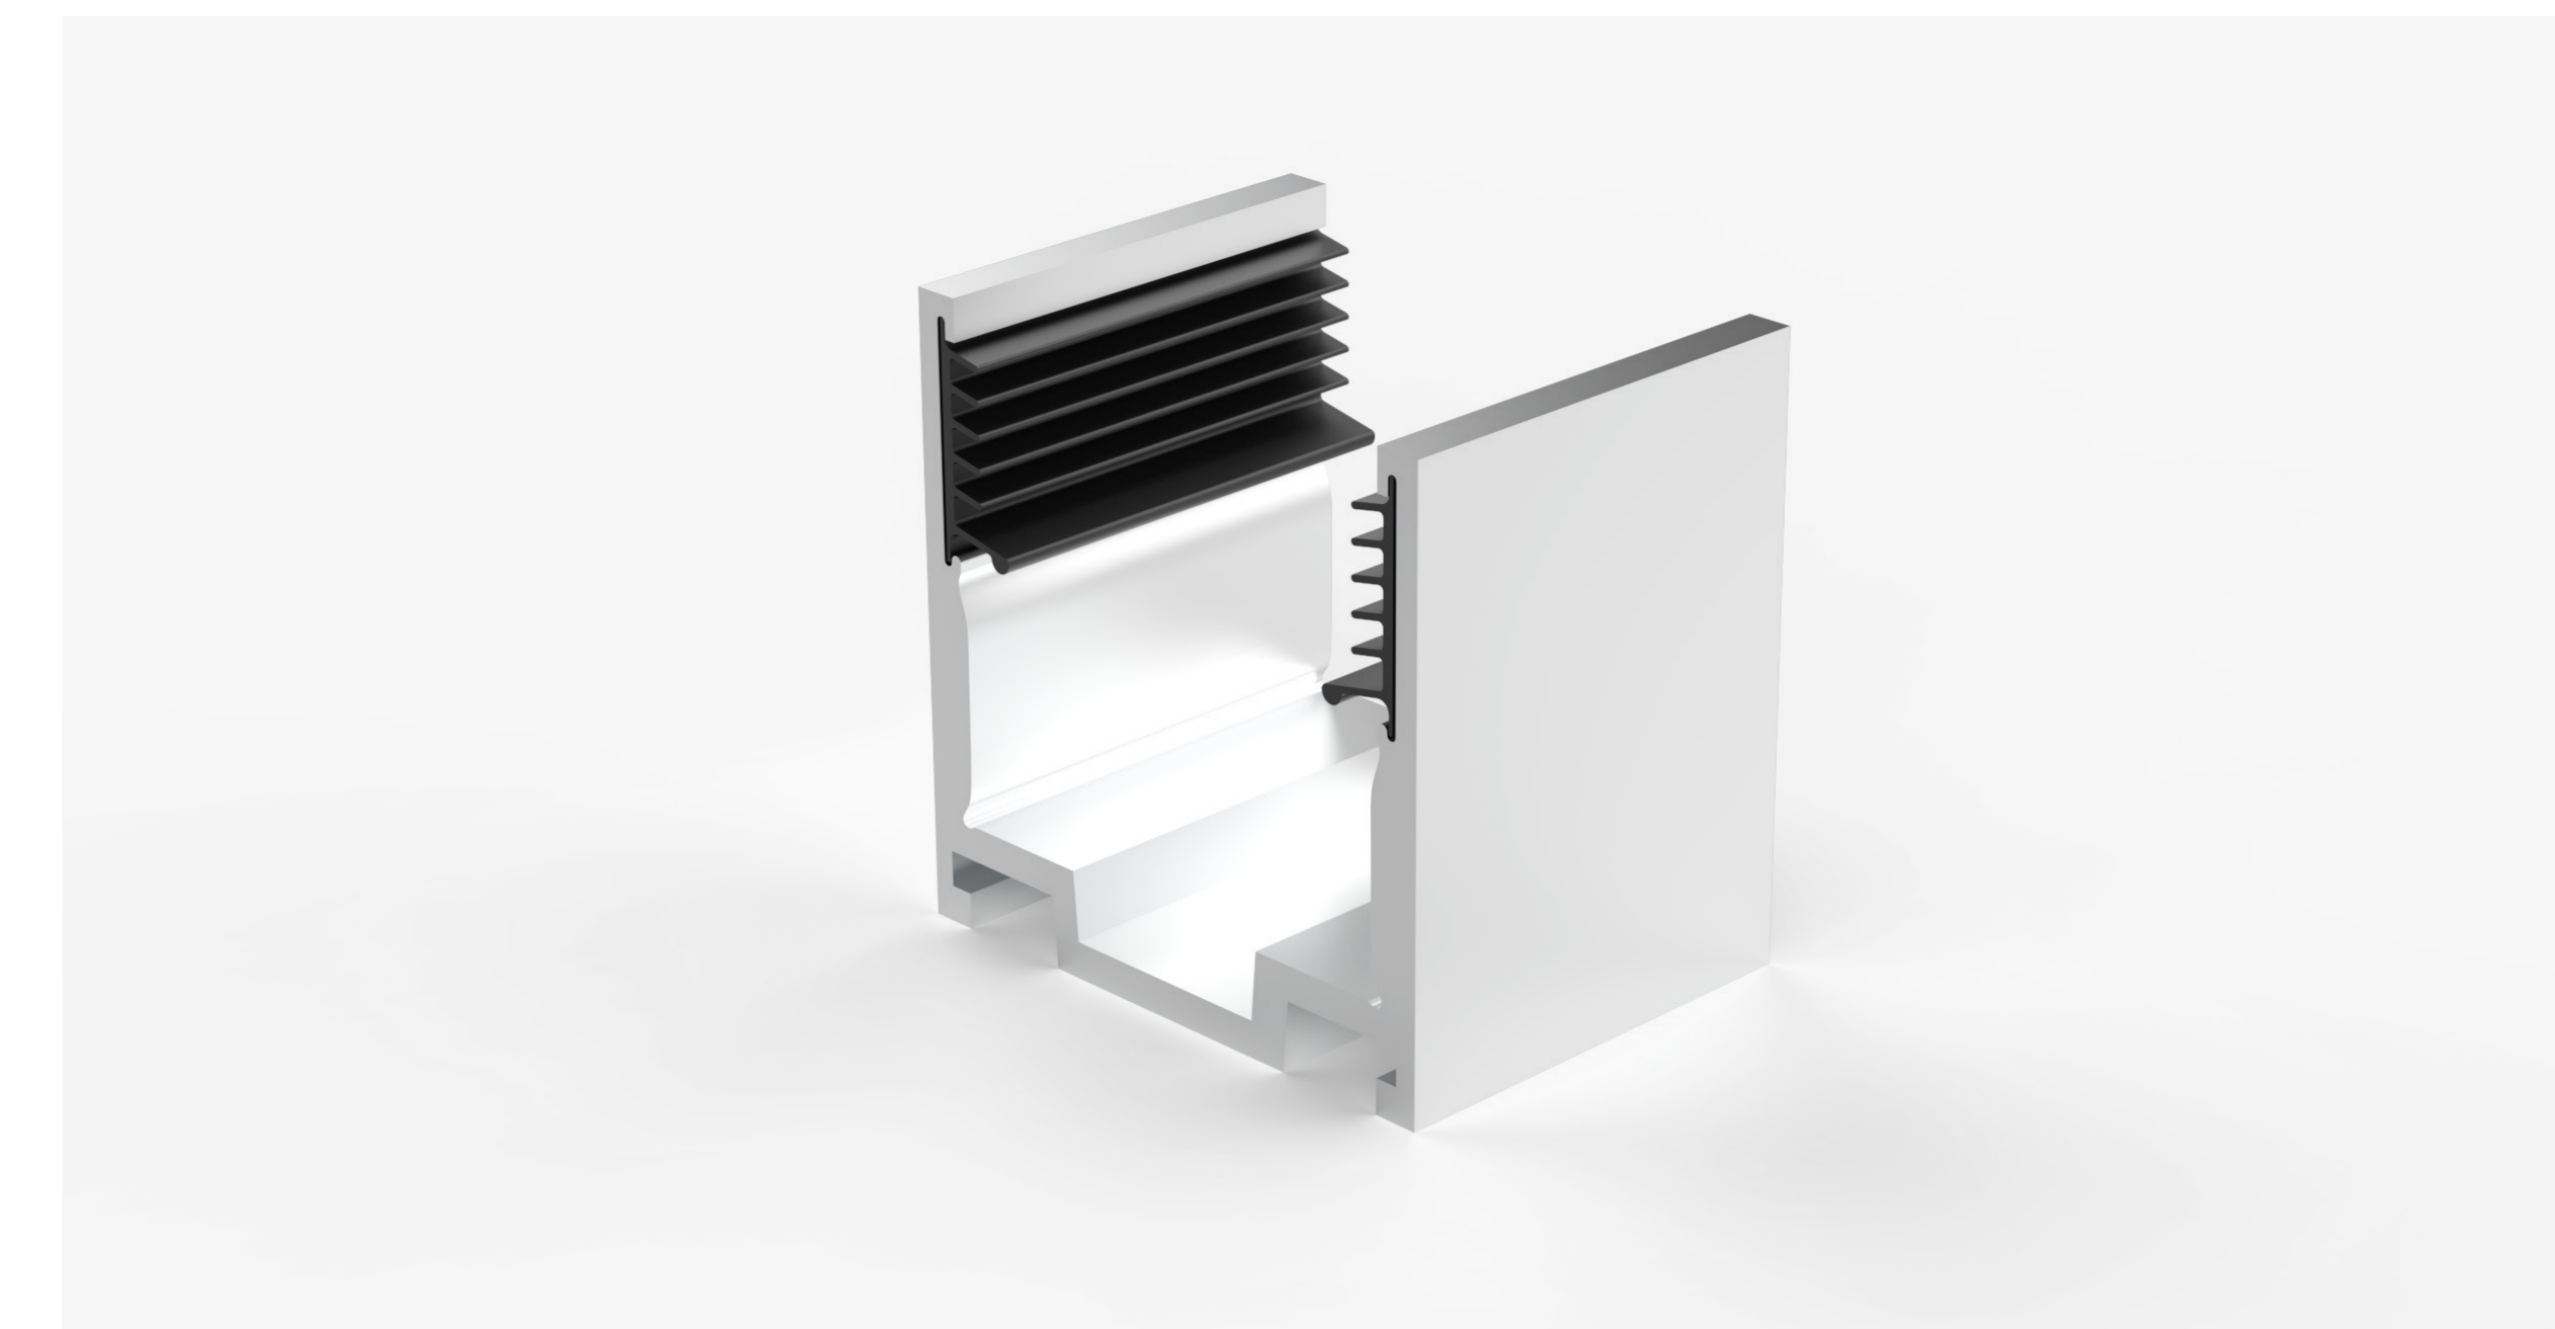

Electrical Output & Data

Dimensions	26.6mm x 26.5mm 1.04in x 1.04in
Length	20mm / 0.78in
Material Colour	Grey
Material	Aluminium and Silicone

Technical Drawing

UN22SVSGC2727

Ultimo Neon 22 SV Surface Grip Clip