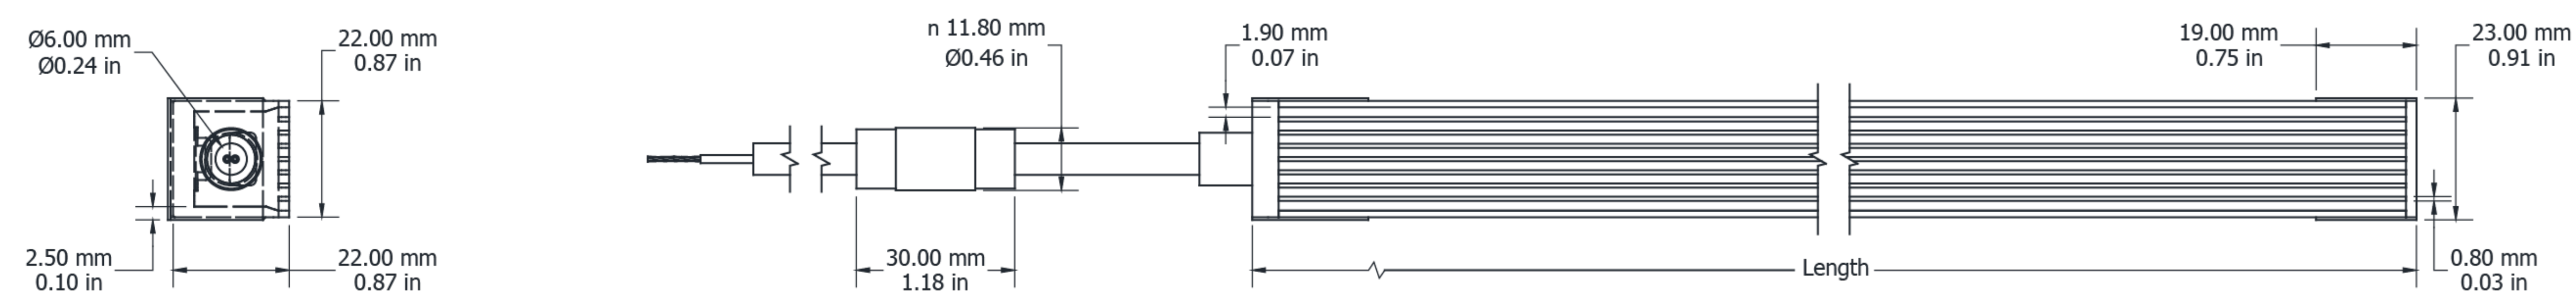

Technical Specifications

Product Range	CRI Value	Colour/ CCT	Power Consumption	Lumen Output	Product Code
Ultimo Neon 22 Anti-Glare Line TV	CRI 90	Dynamic White 2100-4000K	12W/m 3.66W/ft	178lm/m 54.25lm/ft	UN22AGLTVCDW214012
Ultimo Neon 22 Anti-Glare Line TV	CRI 90	Dynamic White 2100-6500K	12W/m 3.66W/ft	174lm/m 54.25lm/ft	UN22AGLTVCDW216512
UUltimo Neon 22 Anti-Glare Line TV	CRI 90	2100K	15W/m 194lm/m	661lm/m 59.13lm/ft	UN22AGLTV2115
Ultimo Neon 22 Anti-Glare Line TV	CRI 90	2400K	15W/m 209lm/m	809lm/m 59.13lm/ft	UN22AGLTV2415
Ultimo Neon 22 Anti-Glare Line TV	CRI 90	2700K	15W/m 219lm/m	156lm/m 59.13lm/ft	UN22AGLTV2715
Ultimo Neon 22 Anti-Glare Line TV	CRI 90	3000K	15W/m 234lm/m	468lm/m 59.13lm/ft	UN22AGLTV3015
Ultimo Neon 22 Anti-Glare Line TV	CRI 90	3500K	15W/m 254lm/m	702lm/m 59.13lm/ft	UN22AGLTV3515
UUltimo Neon 22 Anti-Glare Line TV	CRI 90	4000K	15W/m 233lm/m	856lm/m 59.13lm/ft	UN22AGLTV4015
Ultimo Neon 22 Anti-Glare Line TV	CRI 90	5000K	15W/m 239lm/m	157lm/m 59.13lm/ft	UN22AGLTV5015
Ultimo Neon 22 Anti-Glare Line TV	CRI 90	6500K	15W/m 237lm/m	472lm/m 59.13lm/ft	UN22AGLTV6515