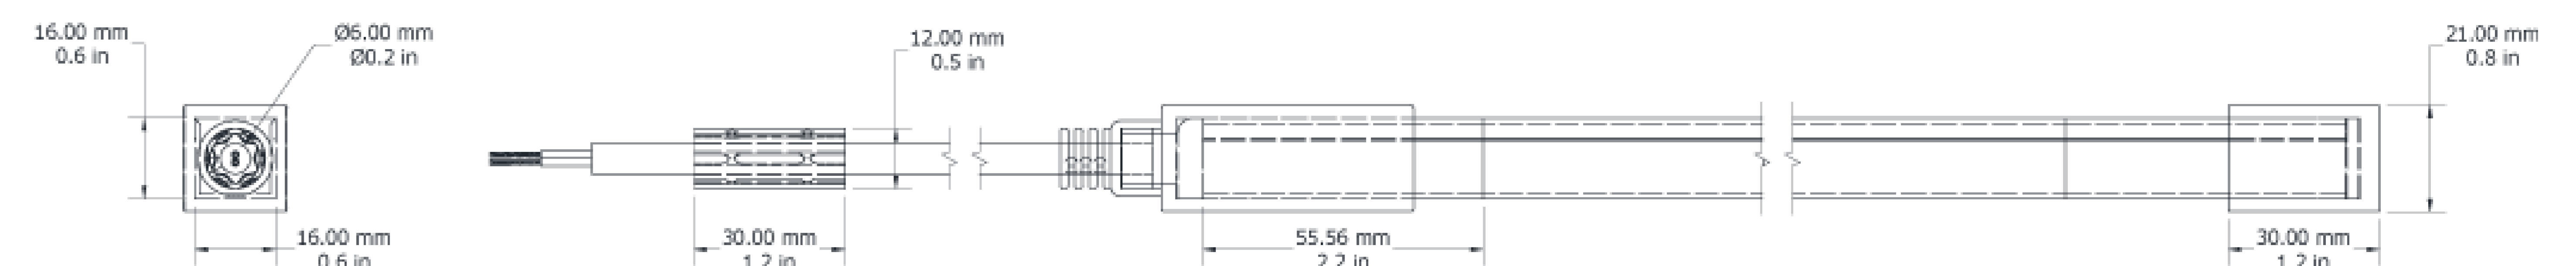

Technical Drawing