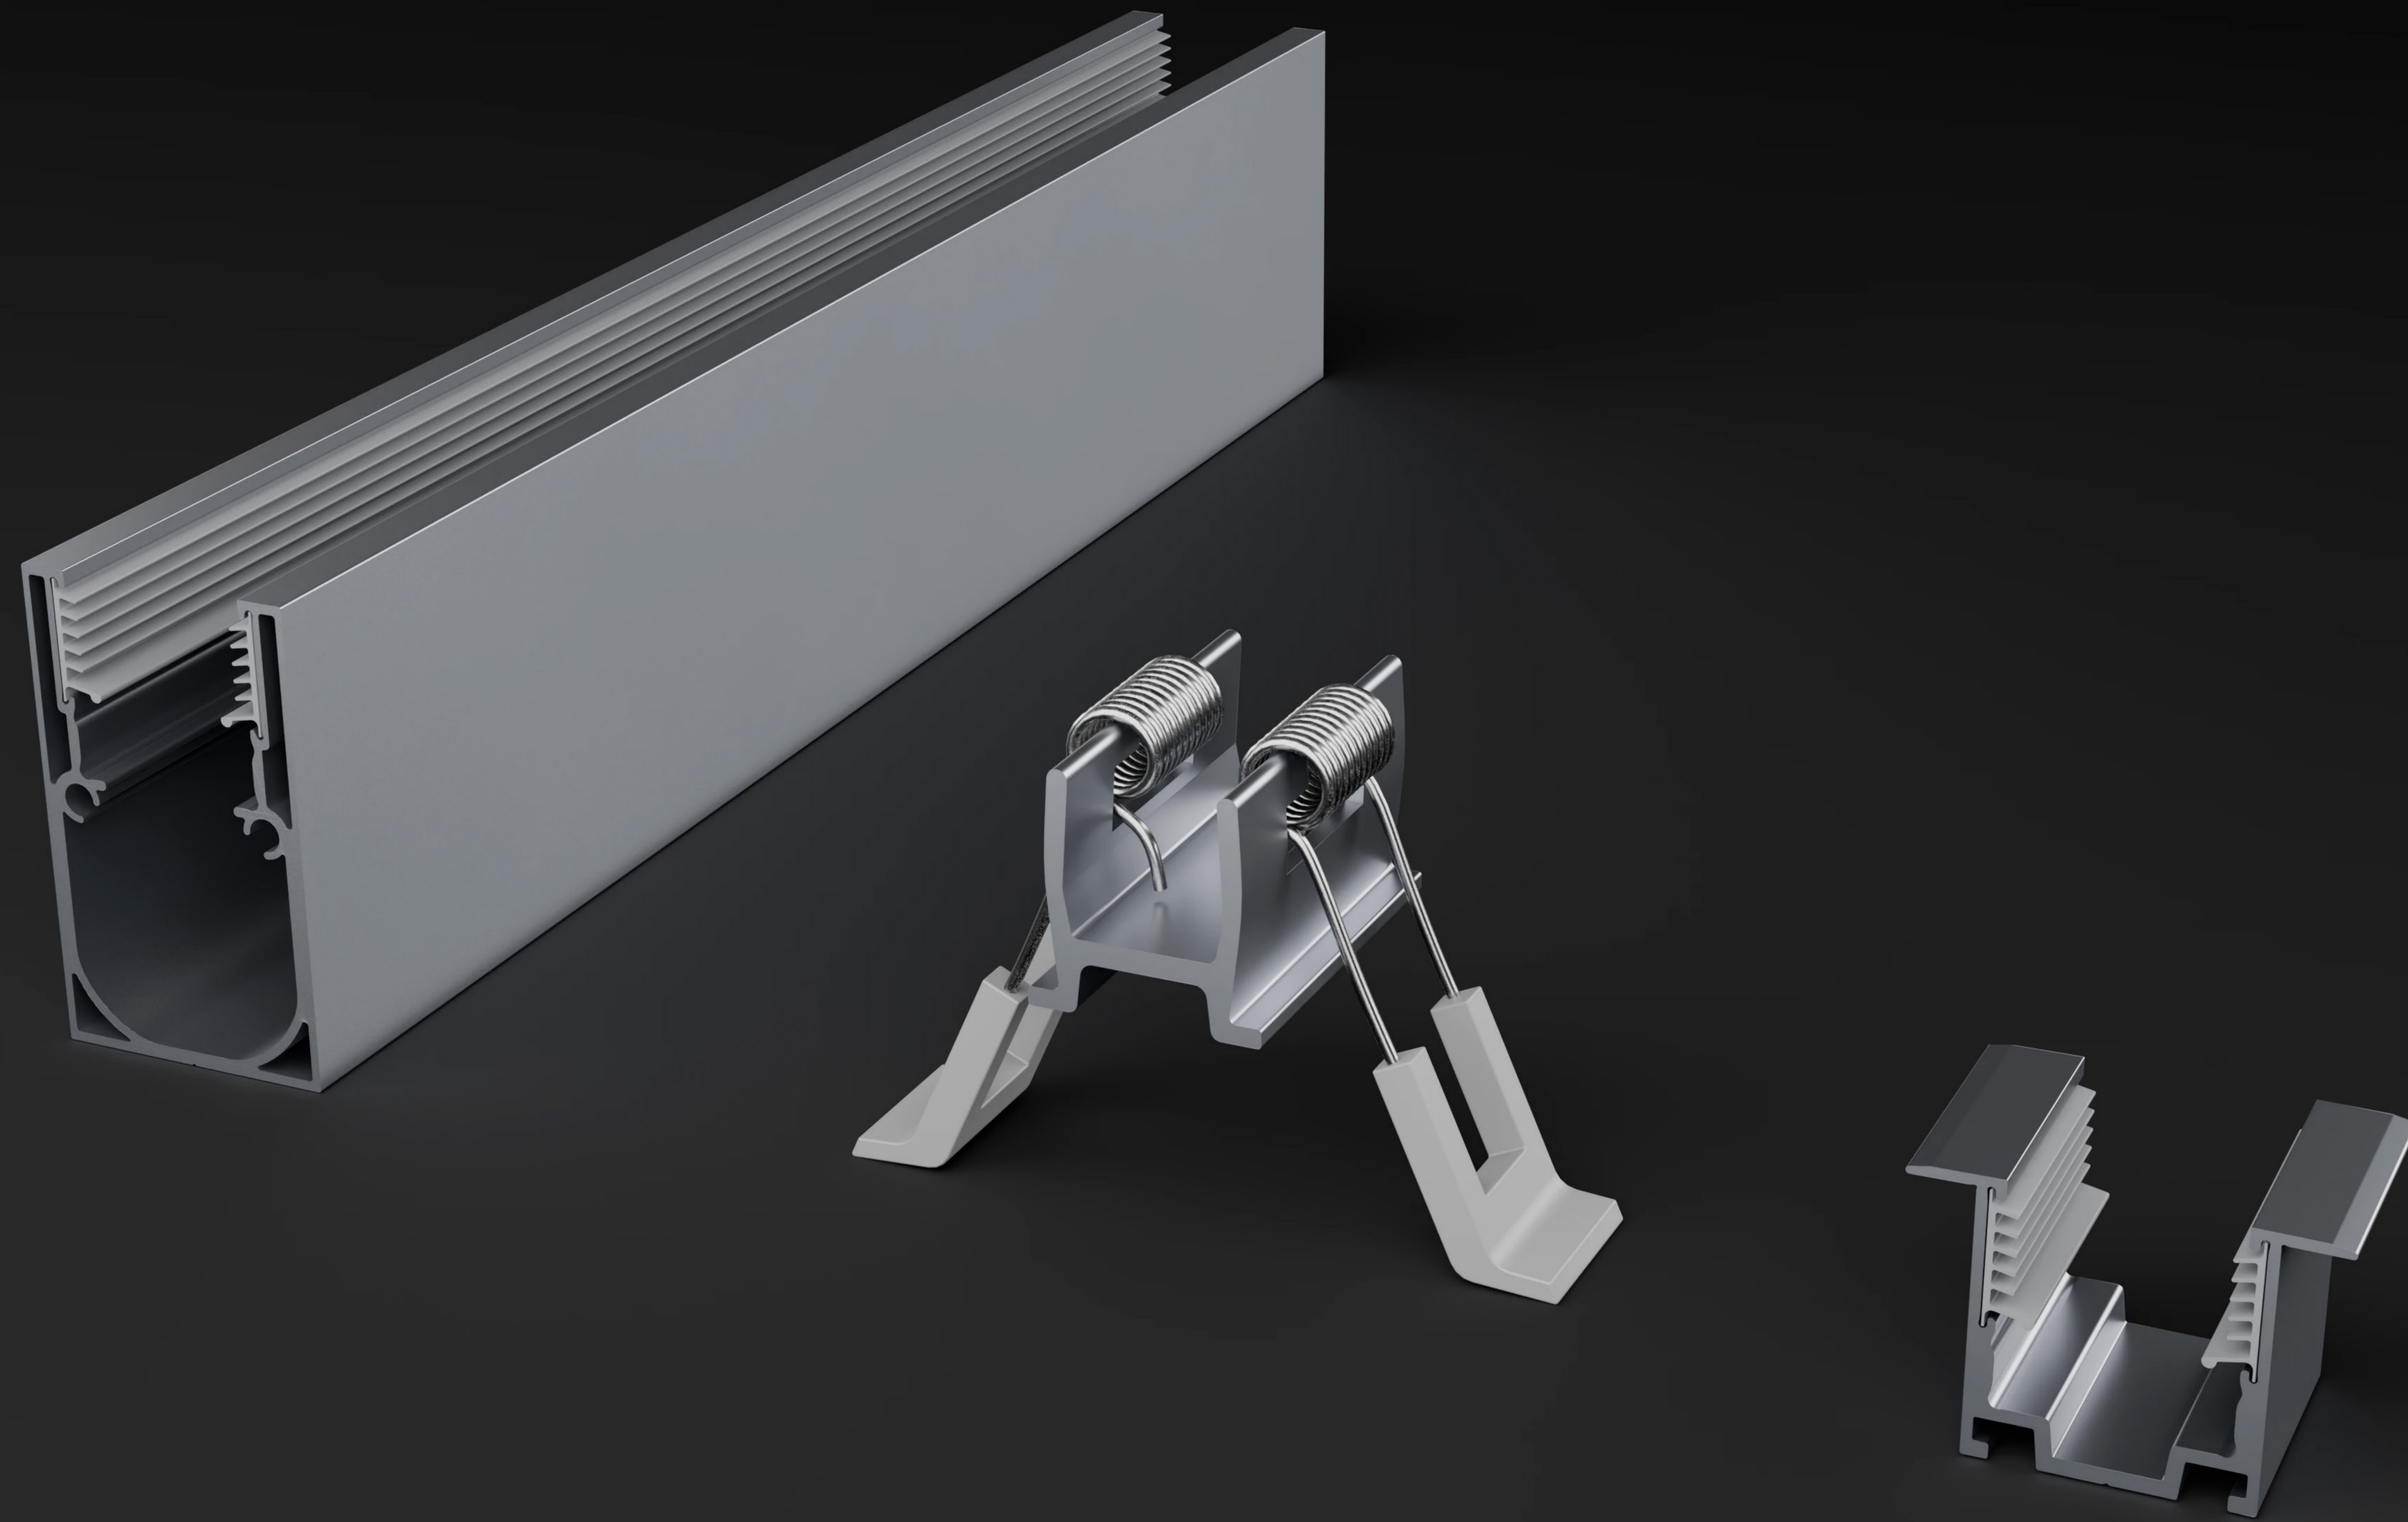

W Budapest
 Budapest, Hungary
 Lighting Design: Solinfo Group

Neon Mounting

The IP68 Silicone encapsulated Ultimo Neon is designed to excel in both indoor and outdoor environments. Available in various dimensions and bending orientations, this range is engineered for optimal flexibility, offering exceptional versatility to accommodate a wide range of applications including facade installations, landscape lighting, and intricate interior details. Ultimo Neon is constructed to withstand extreme environmental conditions, featuring water, solvent, and UV resistance, further reinforced with IK08 protection to resist impact and ensure durability.