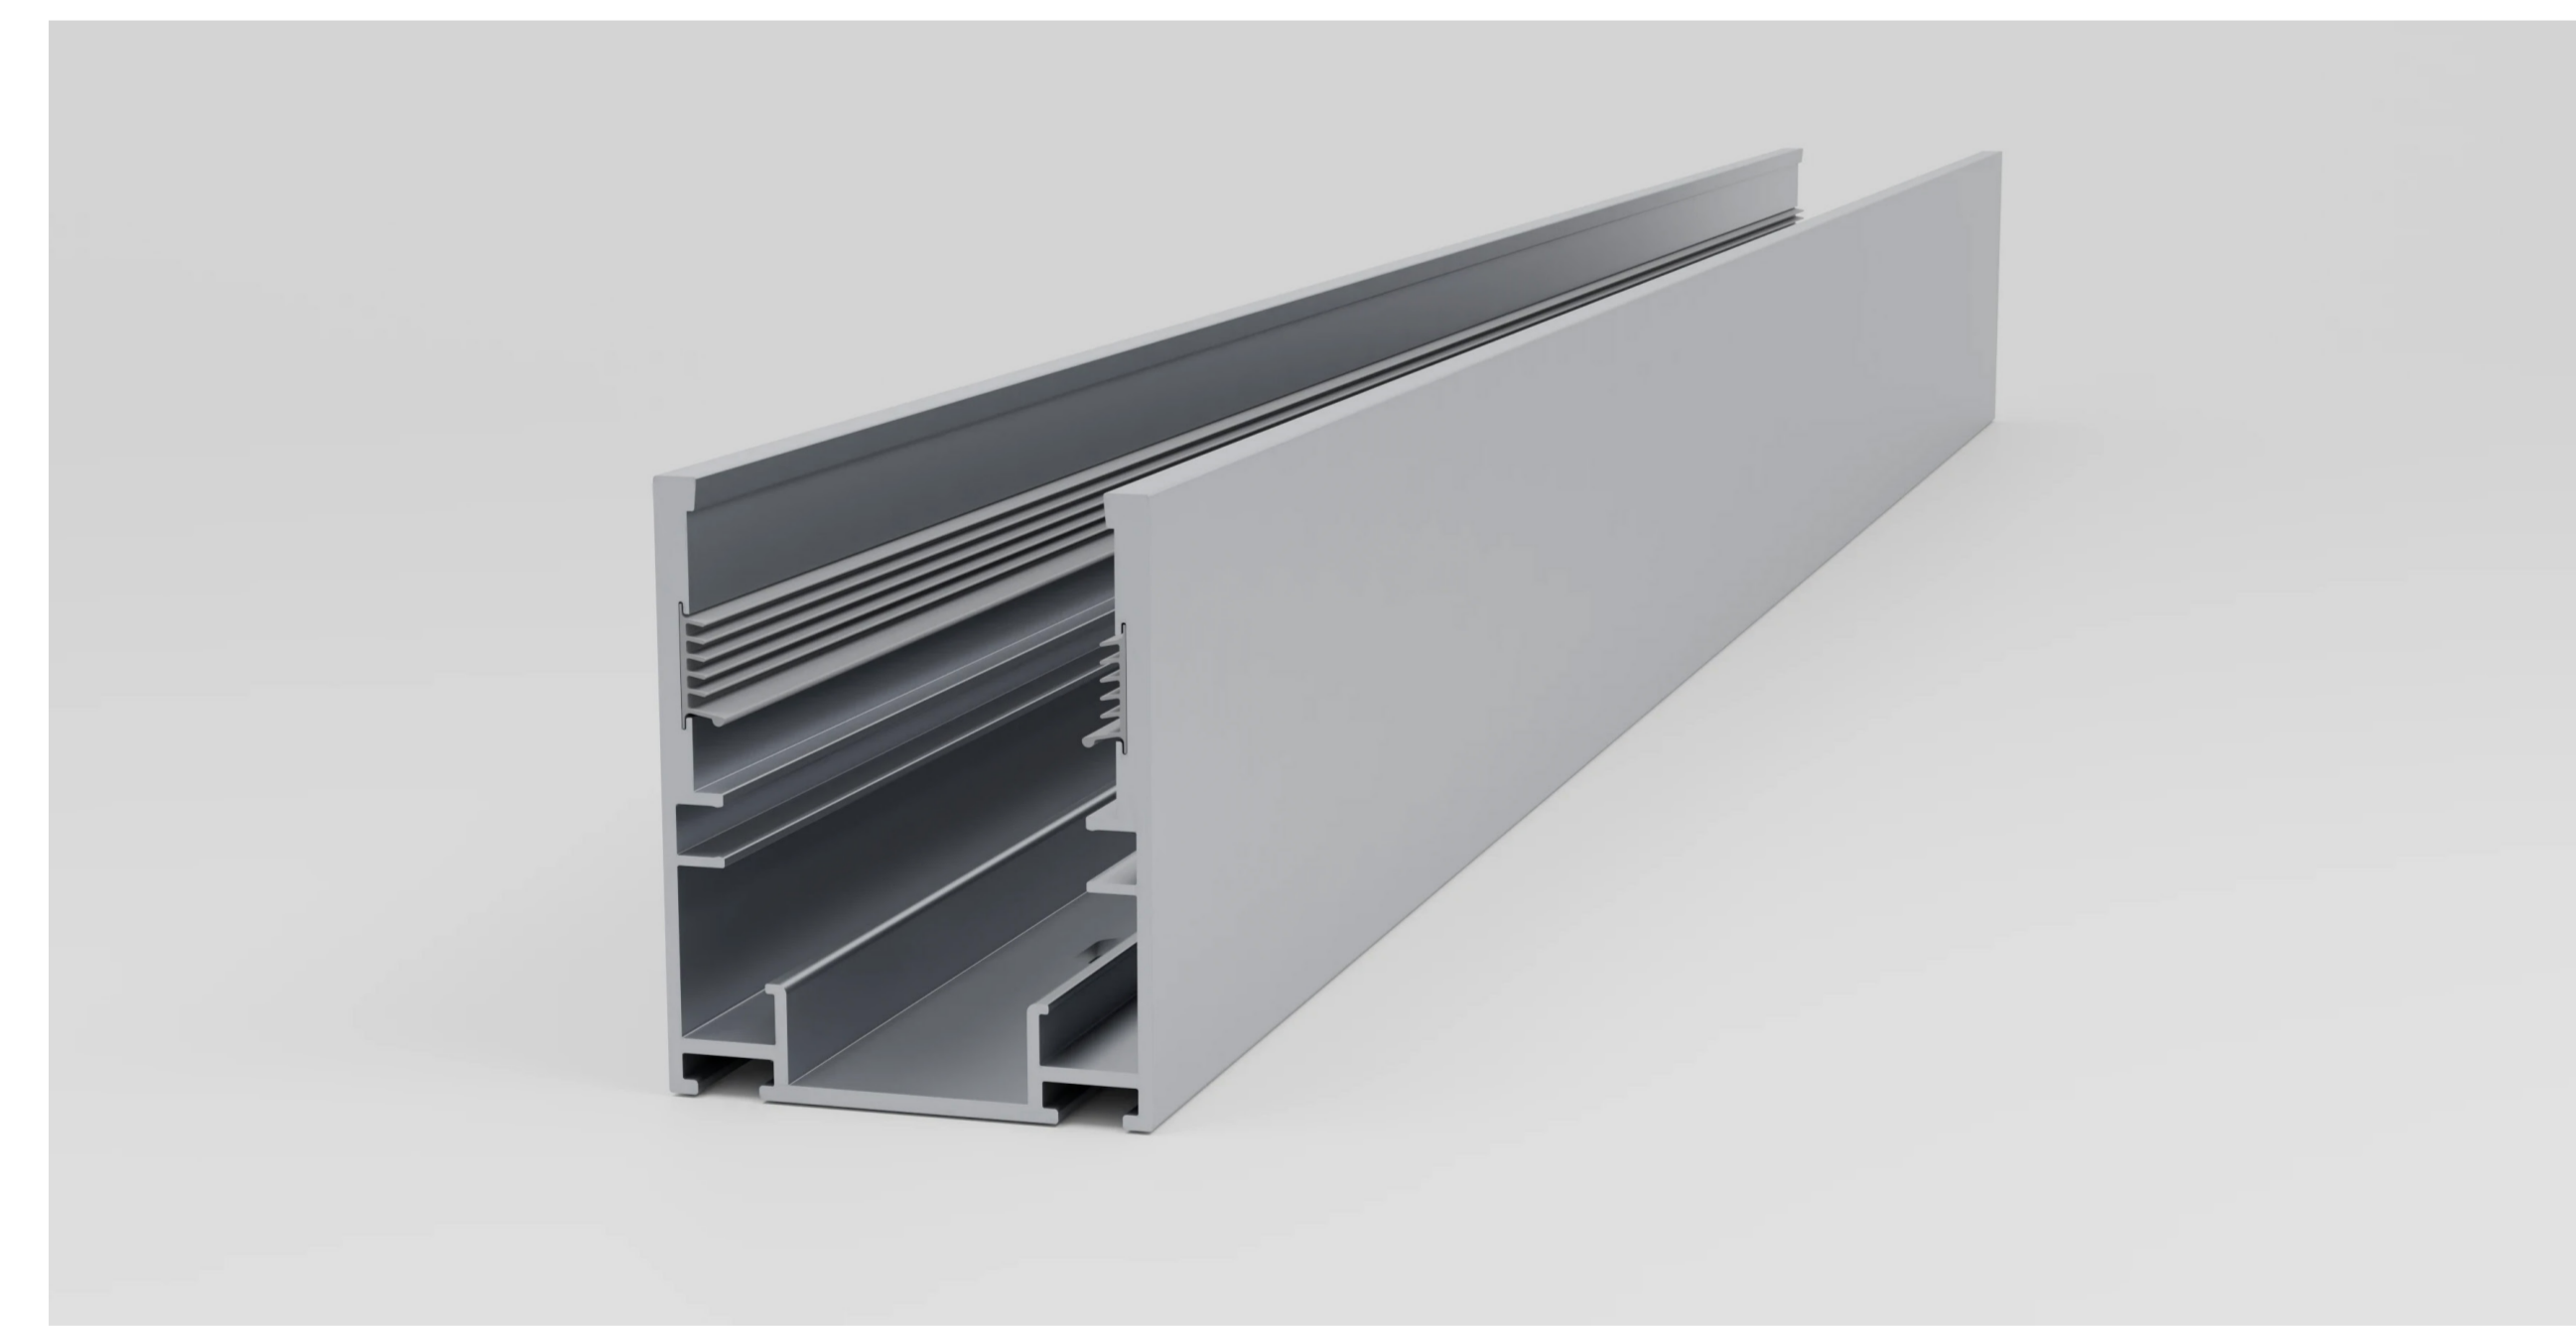

Optico Neon 35 Wireway Surface Grip Profile