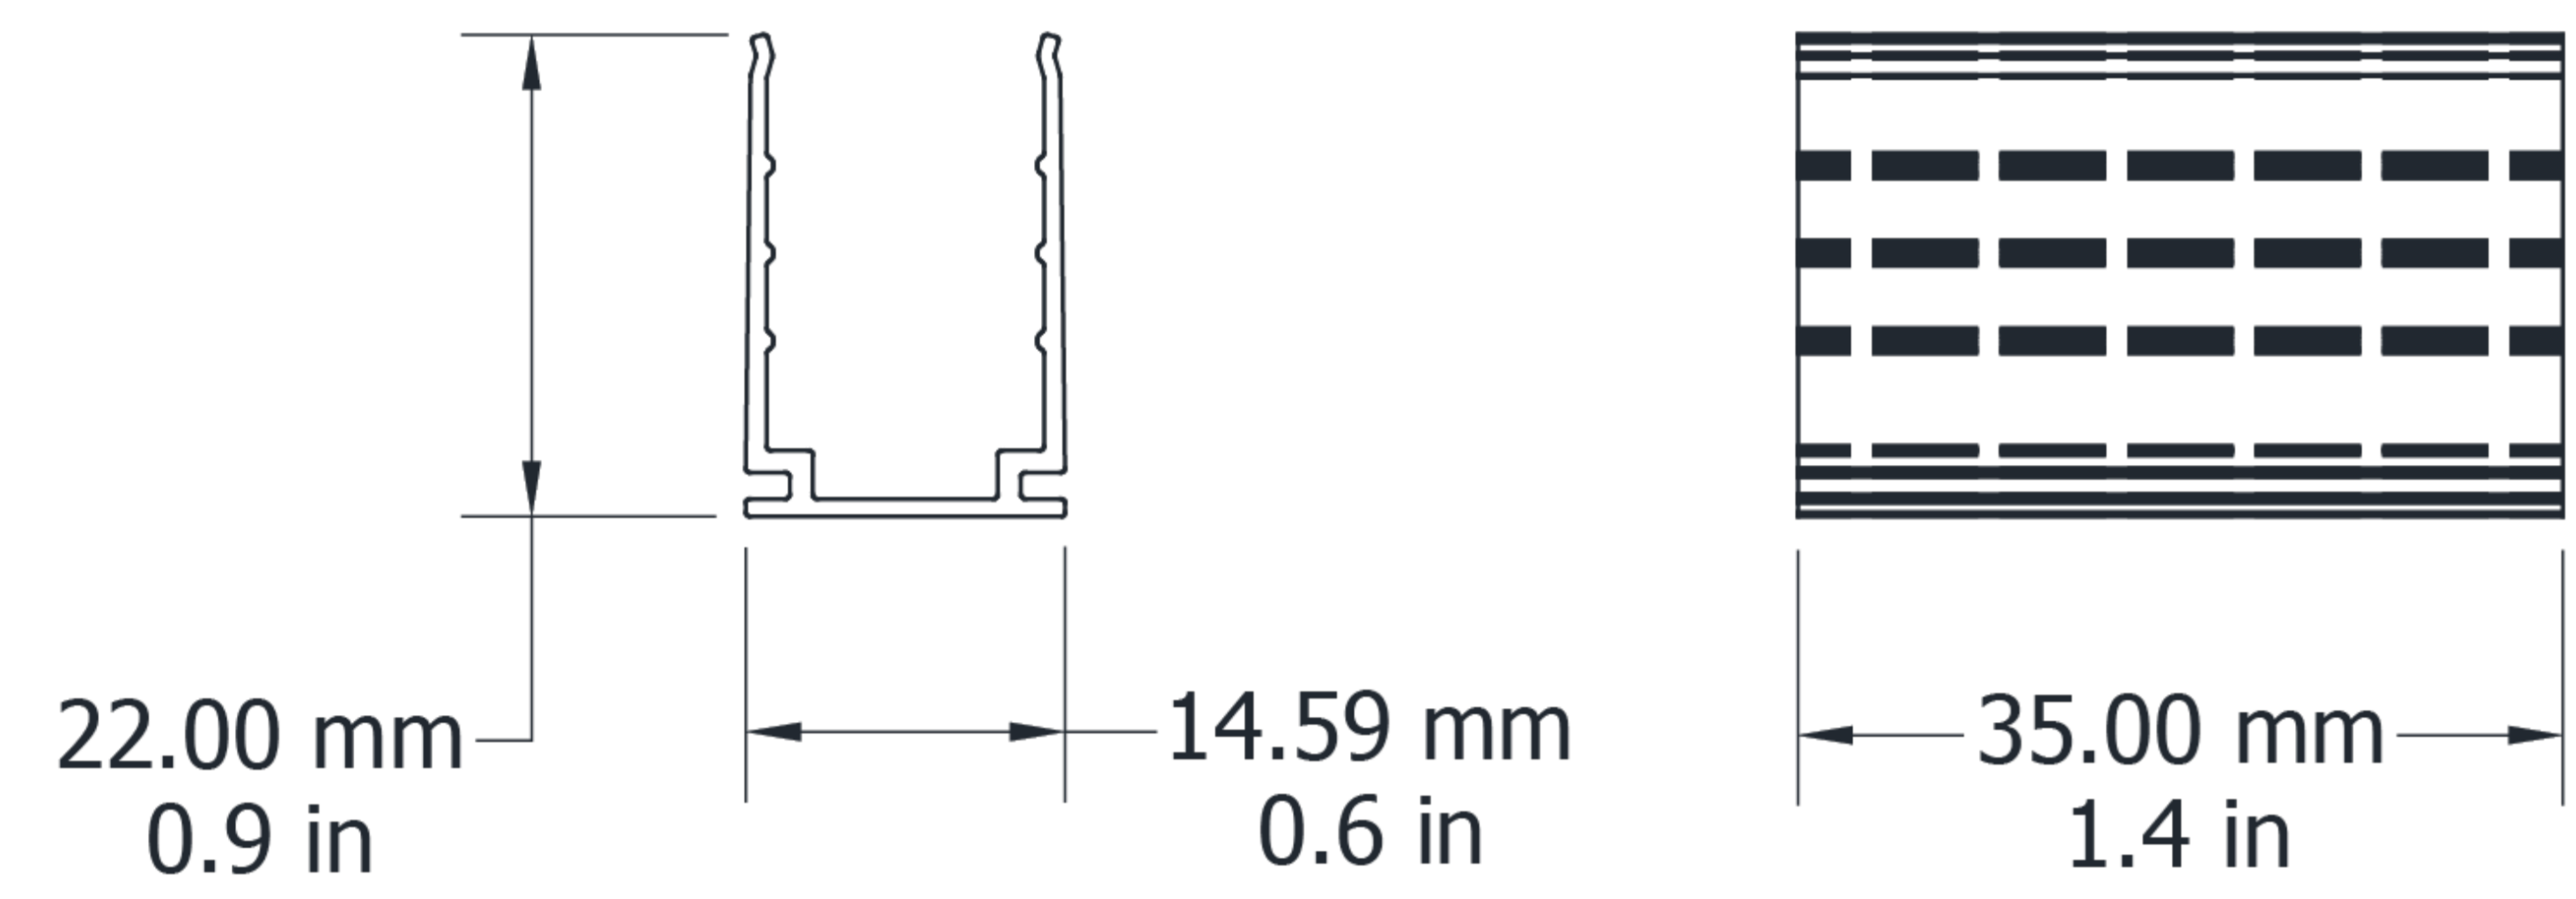

UNMSC1422

Ultimo Neon Maxi Standard Clip

Electrical Output & Data

Dimensions	13.8mm x 22mm | 0.54in x 0.86in
Length	35mm / 1.37in
Material Colour	Grey
Material	Aluminium

Technical Drawing

UNMRGC2625

Ultimo Neon Maxi Recessed Grip Clip

Electrical Output & Data

Dimensions	25.5mm x 25mm | 1.0in x 0.98in
Length	20mm / 0.78in
Material Colour	Grey
Material	Aluminium and Silicone

Technical Drawing

UNMSGC1625

Ultimo Neon Maxi Surface Grip Clip

Electrical Output & Data

Dimensions	16mm x 25mm | 0.62in x 0.98in
Length	20mm / 0.78in
Material Colour	Grey
Material	Aluminium and Silicone

Technical Drawing

UN22TVSGC2727

Ultimo Neon 22 TV Surface Grip Clip

Electrical Output & Data

Dimensions	26.5mm x 26.77mm | 1.04in x 1.05in
Length	20mm / 0.78in
Material Colour	Grey
Material	Aluminium and Silicone

Technical Drawing