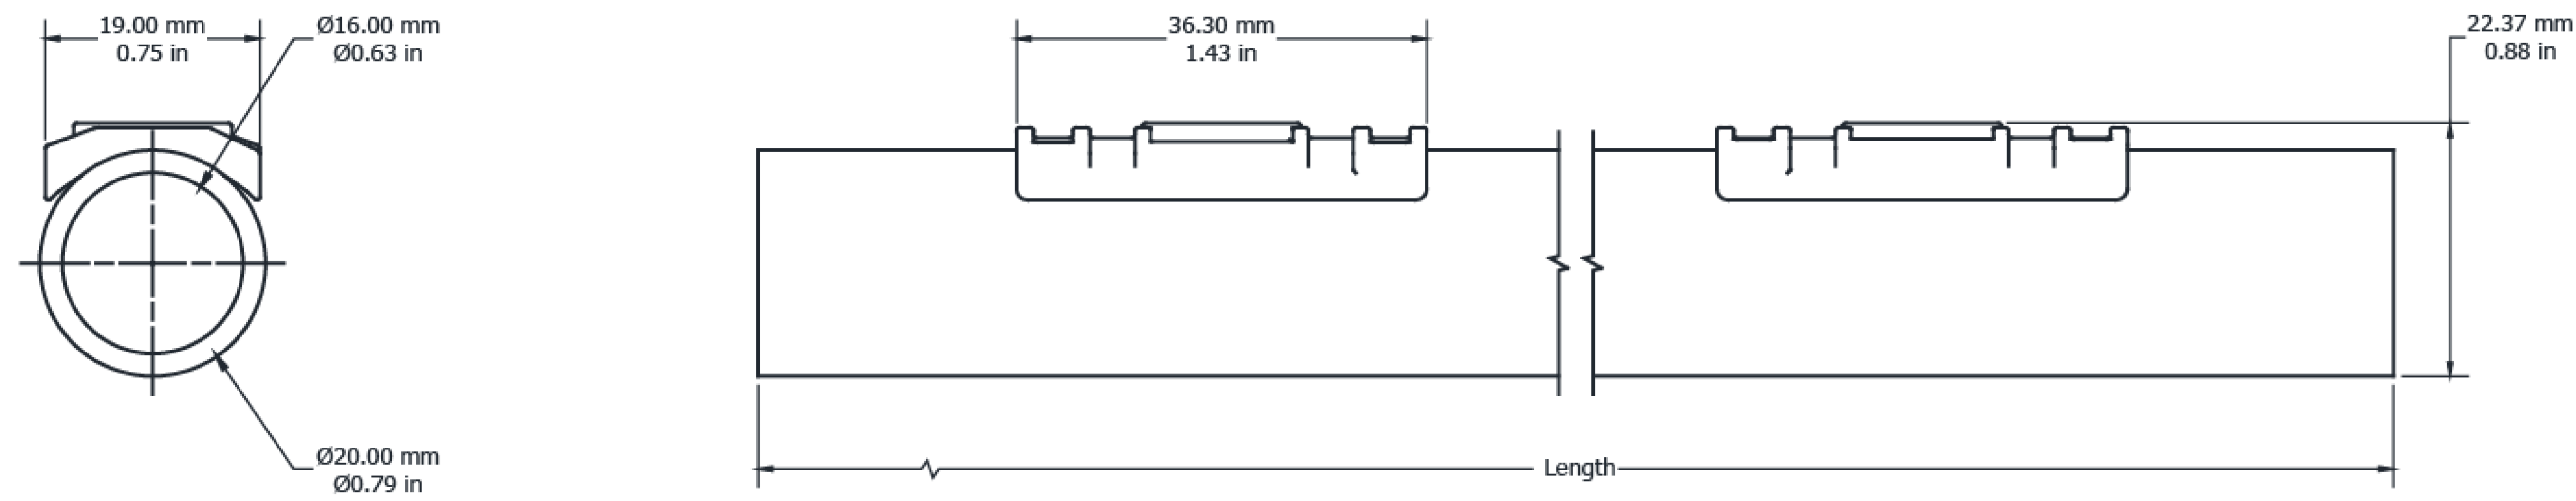

W Budapest
Budapest, Hungary
Lighting Design: Solinfo Group