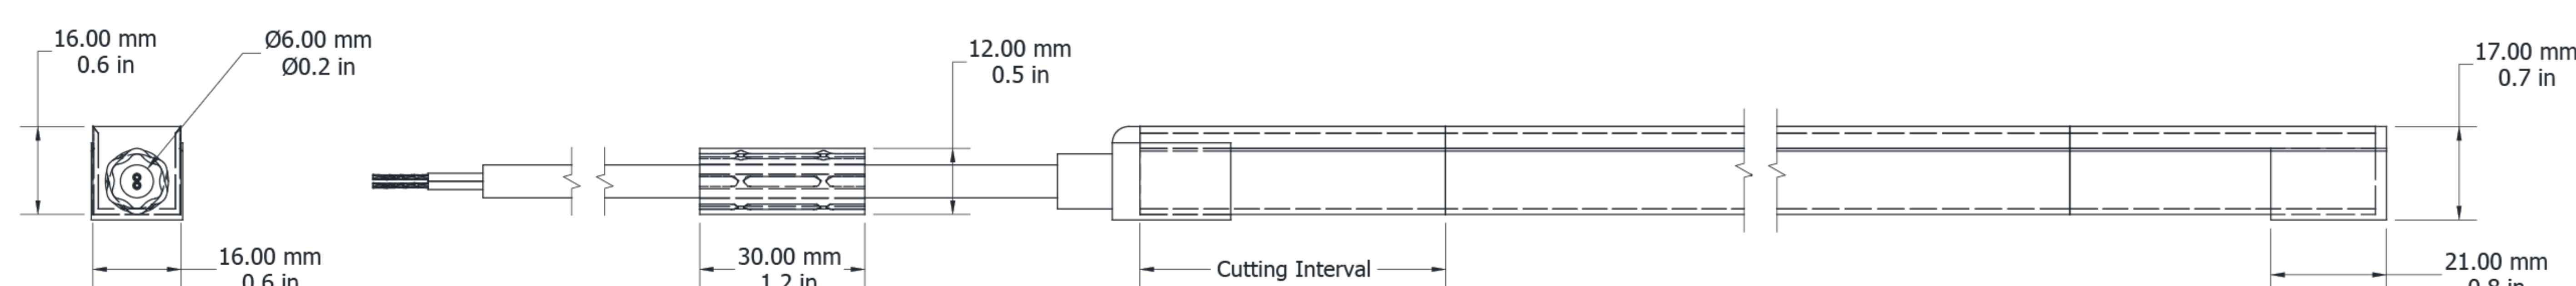

Technical Specifications

Product Range	CRI Value	Colour/ CCT	Power Consumption	Lumen Output	Product Code
Ultimo Neon 16 3D	CRI 90	2100K ●●	3W/m 0.91W/ft	278lm/m 84.73lm/ft	UN163DC213
Ultimo Neon 16 3D	CRI 90	2100K ●●	6W/m 1.83W/ft	320lm/m 97.53lm/ft	UN163DC216
Ultimo Neon 16 3D	CRI 90	2100K ●●	9W/m 2.74W/ft	574lm/m 174.95lm/ft	UN163DC219
Ultimo Neon 16 3D	CRI 90	2100K ●●	12W/m 3.66W/ft	816lm/m 248.7lm/ft	UN163DC2112
Ultimo Neon 16 3D	CRI 90	2400K ●●	3W/m 0.91W/ft	284lm/m 86.56lm/ft	UN163DC243
Ultimo Neon 16 3D	CRI 90	2400K ●●	6W/m 1.83W/ft	319lm/m 97.23lm/ft	UN163DC246
Ultimo Neon 16 3D	CRI 90	2400K ●●	9W/m 2.74W/ft	574lm/m 174.95lm/ft	UN163DC249
Ultimo Neon 16 3D	CRI 90	2400K ●●	12W/m 3.66W/ft	867lm/m 264.25lm/ft	UN163DC2412
Ultimo Neon 16 3D	CRI 90	2700K ●●	3W/m 0.91W/ft	286lm/m 87.17lm/ft	UN163DC273
Ultimo Neon 16 3D	CRI 90	2700K ●●	6W/m 1.83W/ft	361lm/m 110.03lm/ft	UN163DC276
Ultimo Neon 16 3D	CRI 90	2700K ●●	9W/m 2.74W/ft	605lm/m 184.4lm/ft	UN163DC279
Ultimo Neon 16 3D	CRI 90	2700K ●●	12W/m 3.66W/ft	929lm/m 283.15lm/ft	UN163DC2712
Ultimo Neon 16 3D	CRI 80	RGBW Pixel 2700K ●●	22W/m 6.71W/ft	1001lm/m 305.09lm/ft	UN163DRW27P1222
Ultimo Neon 16 3D	CRI 90	3000K ●●	6W/m 1.83W/ft	360lm/m 109.72lm/ft	UN163DC306
Ultimo Neon 16 3D	CRI 90	3000K ●●	9W/m 2.74W/ft	605lm/m 184.4lm/ft	UN163DC309
Ultimo Neon 16 3D	CRI 90	3000K ●●	12W/m 3.66W/ft	928lm/m 282.84lm/ft	UN163DC3012
Ultimo Neon 16 3D	CRI 80	RGBW Pixel 3000K ●●	22W/m 6.71W/ft	1087lm/m 331.3lm/ft	UN163DRW30P1222
Ultimo Neon 16 3D	CRI 90	3500K ●●	3W/m 0.91W/ft	305lm/m 92.96lm/ft	UN163DC353
Ultimo Neon 16 3D	CRI 90	3500K ●●	6W/m 1.83W/ft	377lm/m 114.9lm/ft	UN163DC356
Ultimo Neon 16 3D	CRI 90	3500K ●●	9W/m 2.74W/ft	605lm/m 184.4lm/ft	UN163DC359
Ultimo Neon 16 3D	CRI 90	3500K ●●	12W/m 3.66W/ft	950lm/m 289.55lm/ft	UN163DC3512