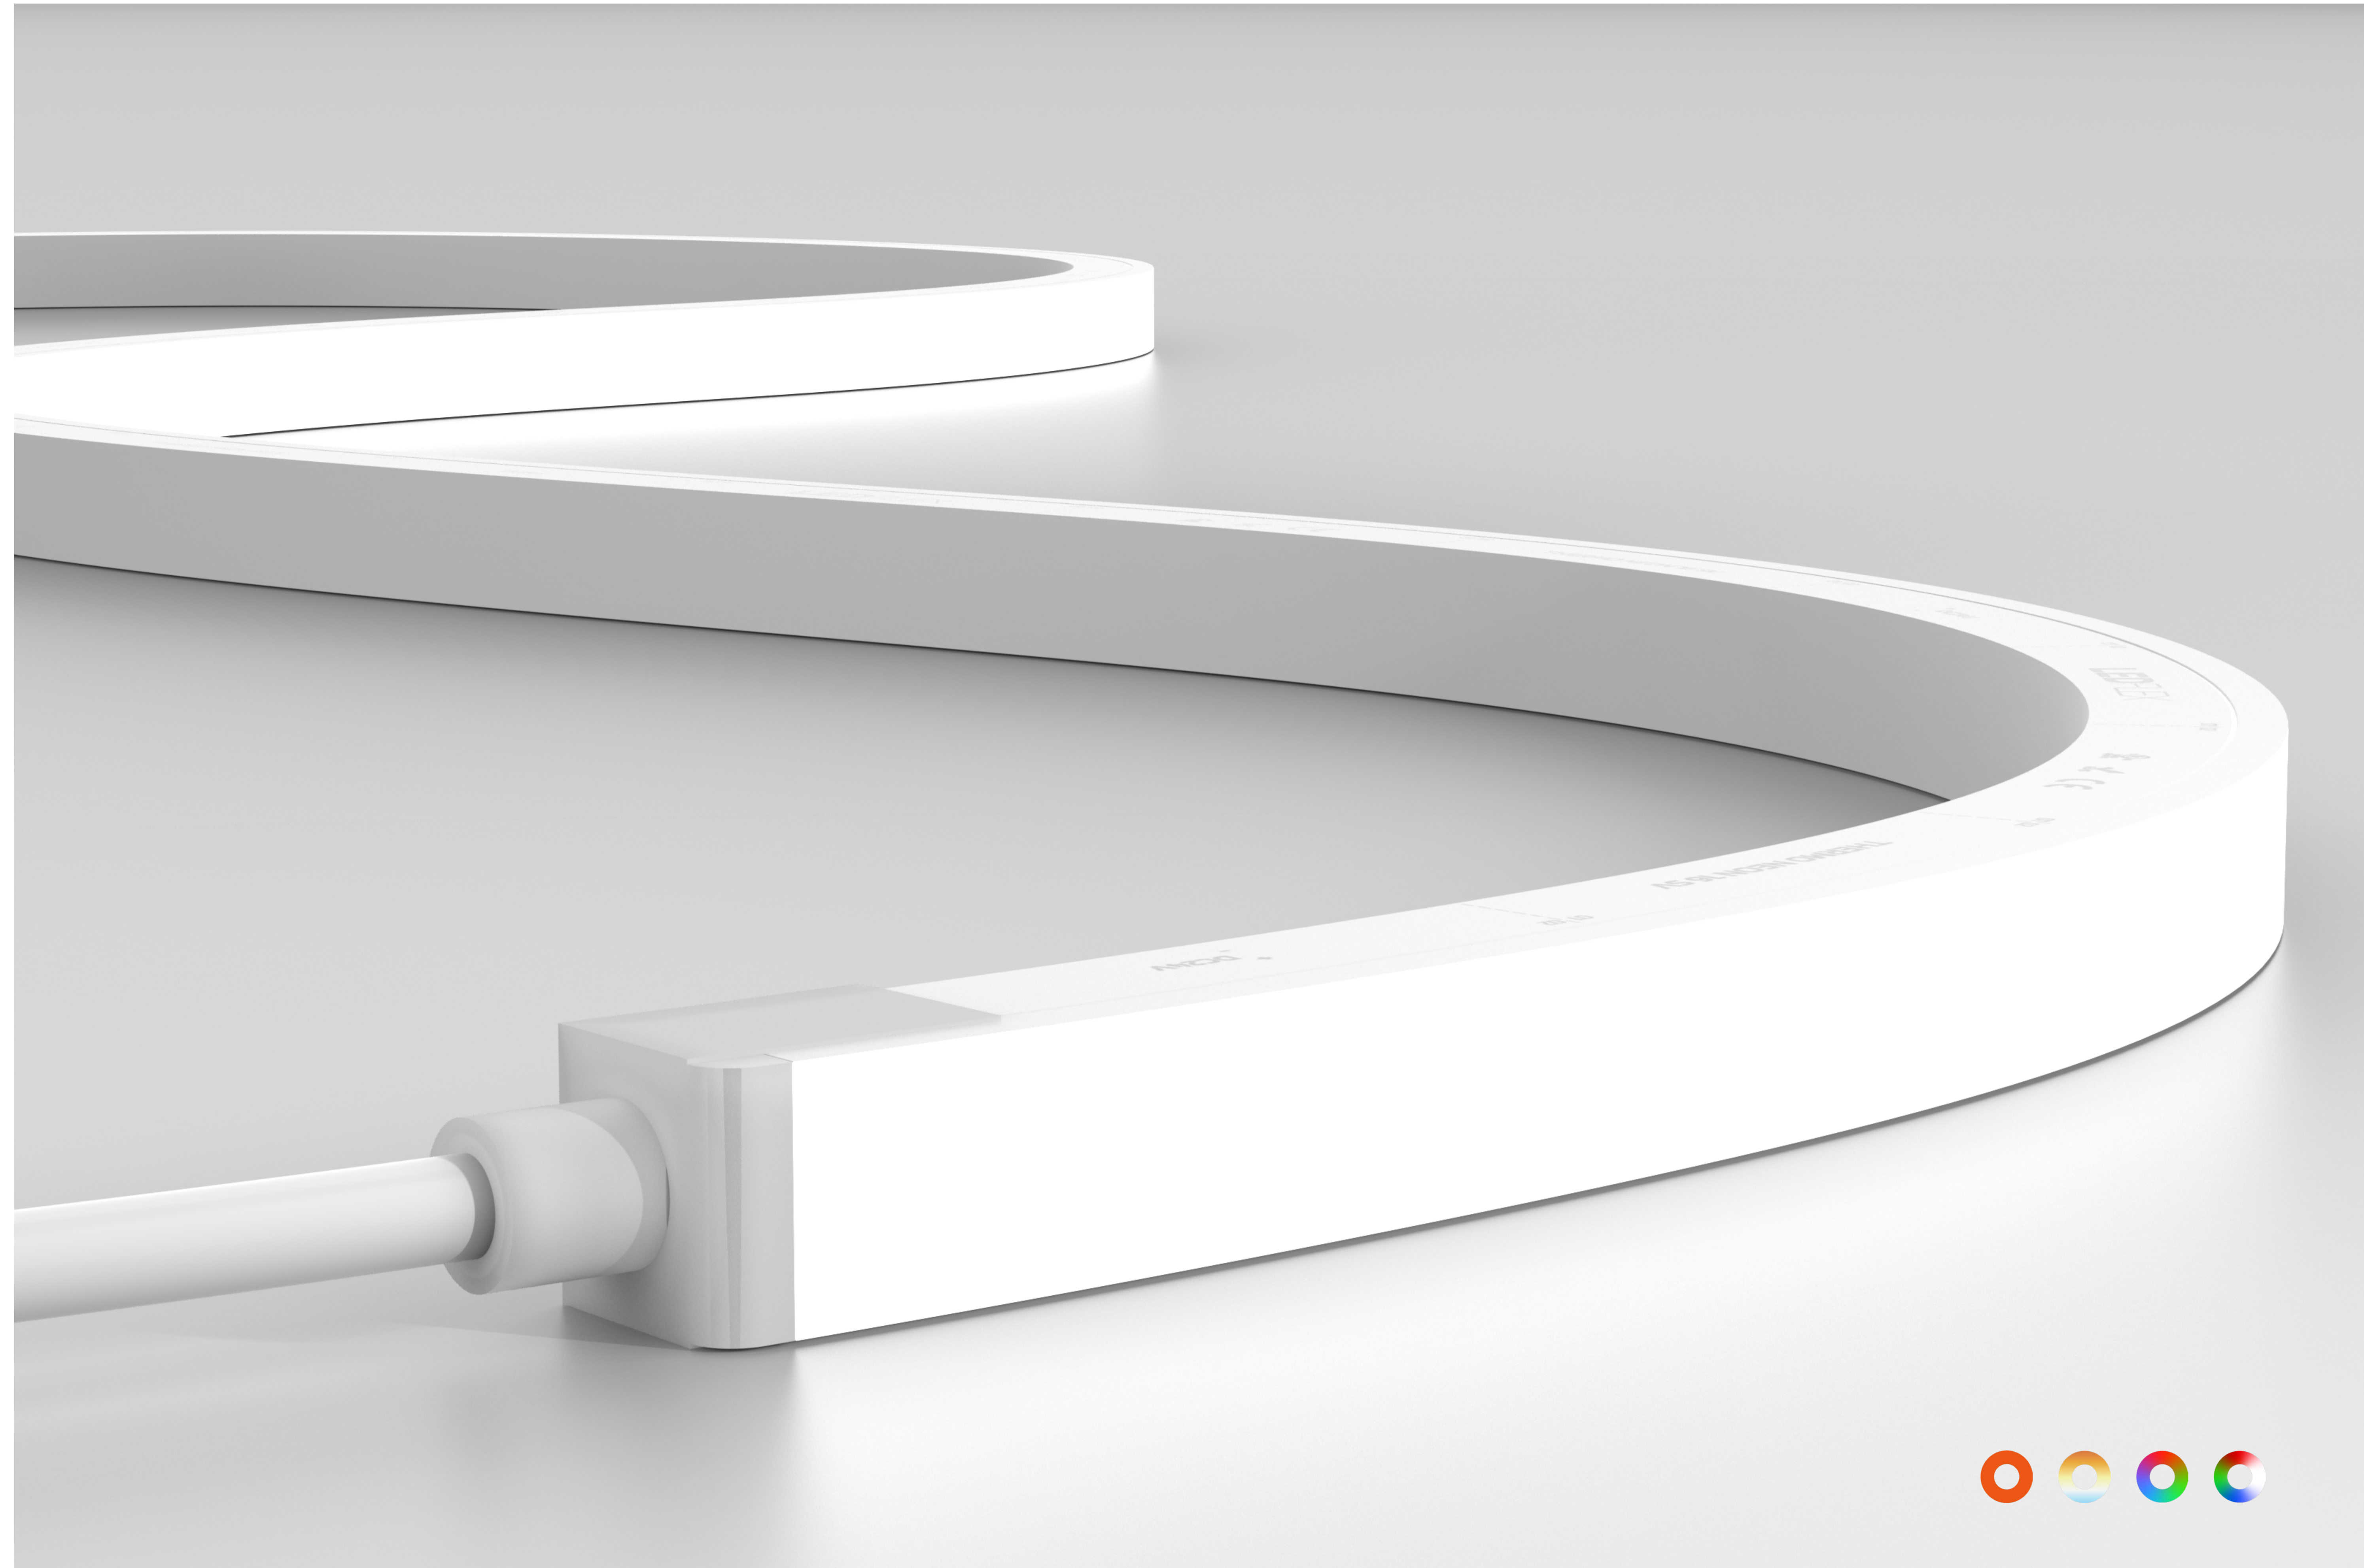

Technical Drawing

Sexy Fish
Dubai, UAE
Lighting Design: 18FIFTY

Thermo Neon

The IP68-rated silicone encapsulated Thermo Neon is engineered to excel in high-temperature environments, such as saunas. With a robust design capable of withstanding ambient temperatures up to 105°C, Thermo Neon ensures reliable performance under extreme conditions. Available in wattages of 4.5W and 6W, Thermo Neon offers a variety of colour options including Single Colour, RGB and RGBW.