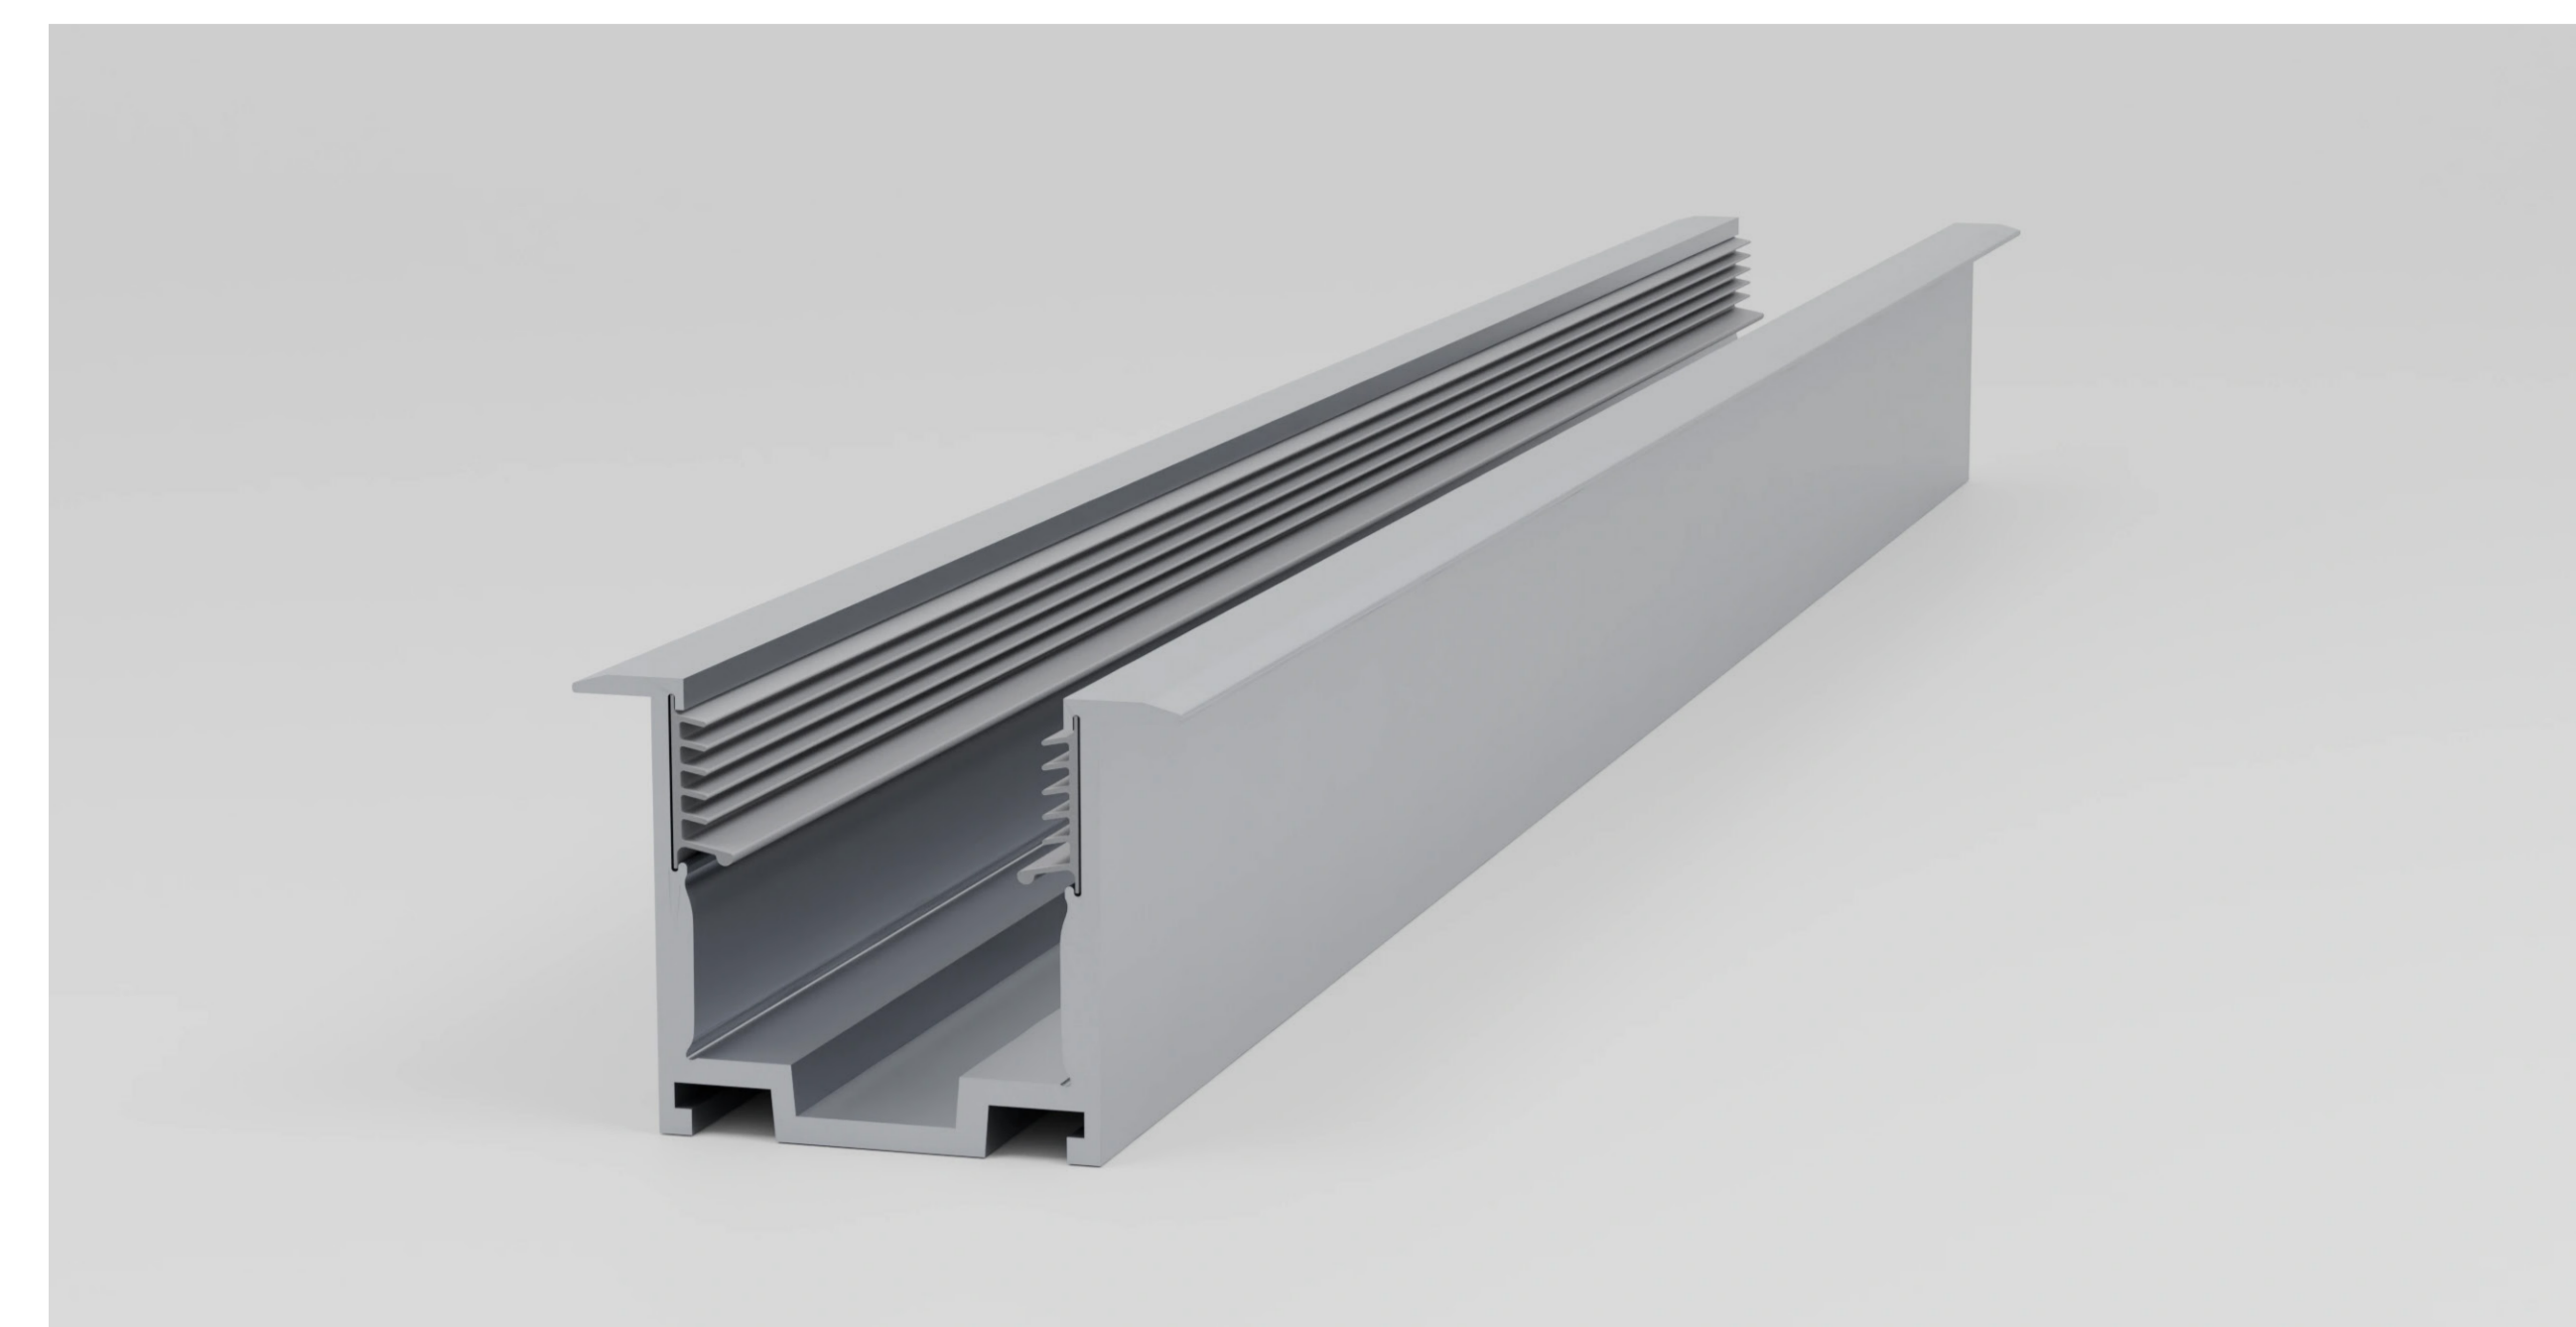

UN22SVRGP2736500 / UN22SVRGP27361000 / UN22SVRGP27362000

Ultimo Neon 22 SV Recessed Grip Profile