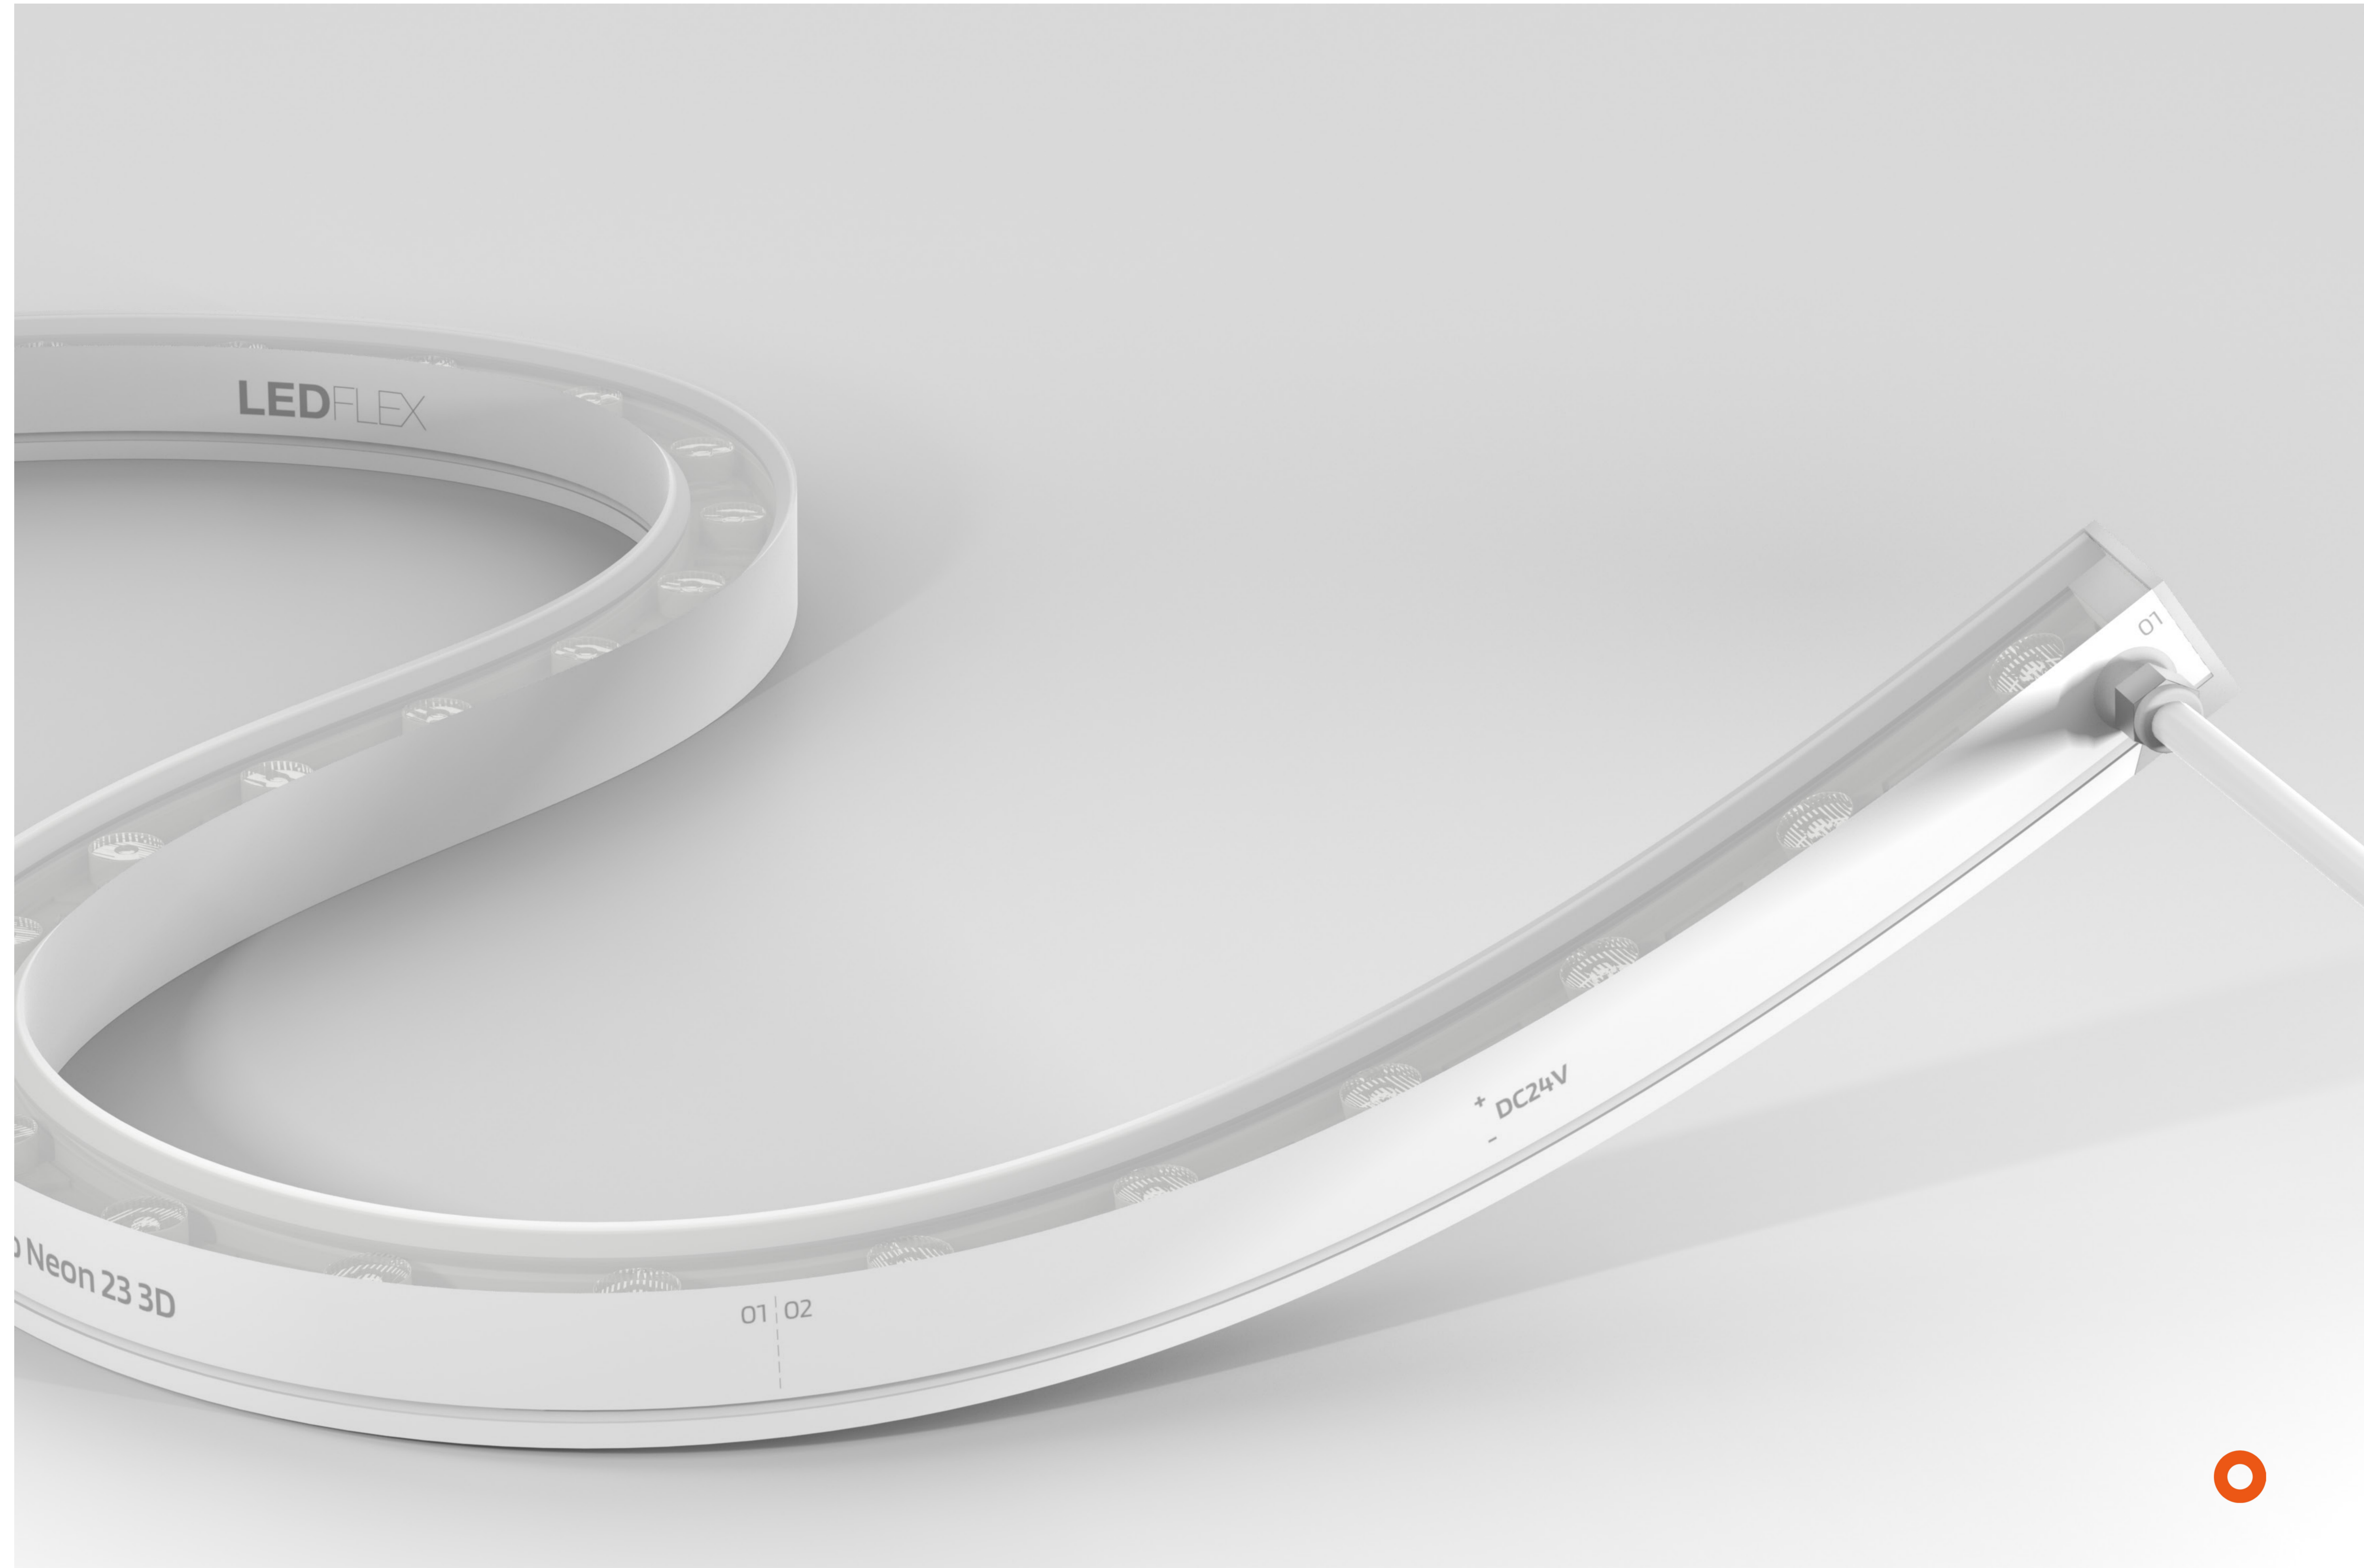

100 Bishopsgate
London, UK
Lighting Design: 18 Degrees

Optico Neon

Optico Neon 3D is expertly crafted for uniform and precise illumination of curved surfaces. Featuring an IP67 rating, the robust, Silicone Encapsulated luminaire is suitable for both indoor and outdoor environments. Equipped with advanced dual-bending capabilities and optic lenses available in various beam angles, Optico Neon 3D ensures consistent illumination without an excessive light spill. Designed to complement a range of architectural styles, it is available in both grey and white body colours, blending seamlessly with any design aesthetic while offering superior functionality and style.