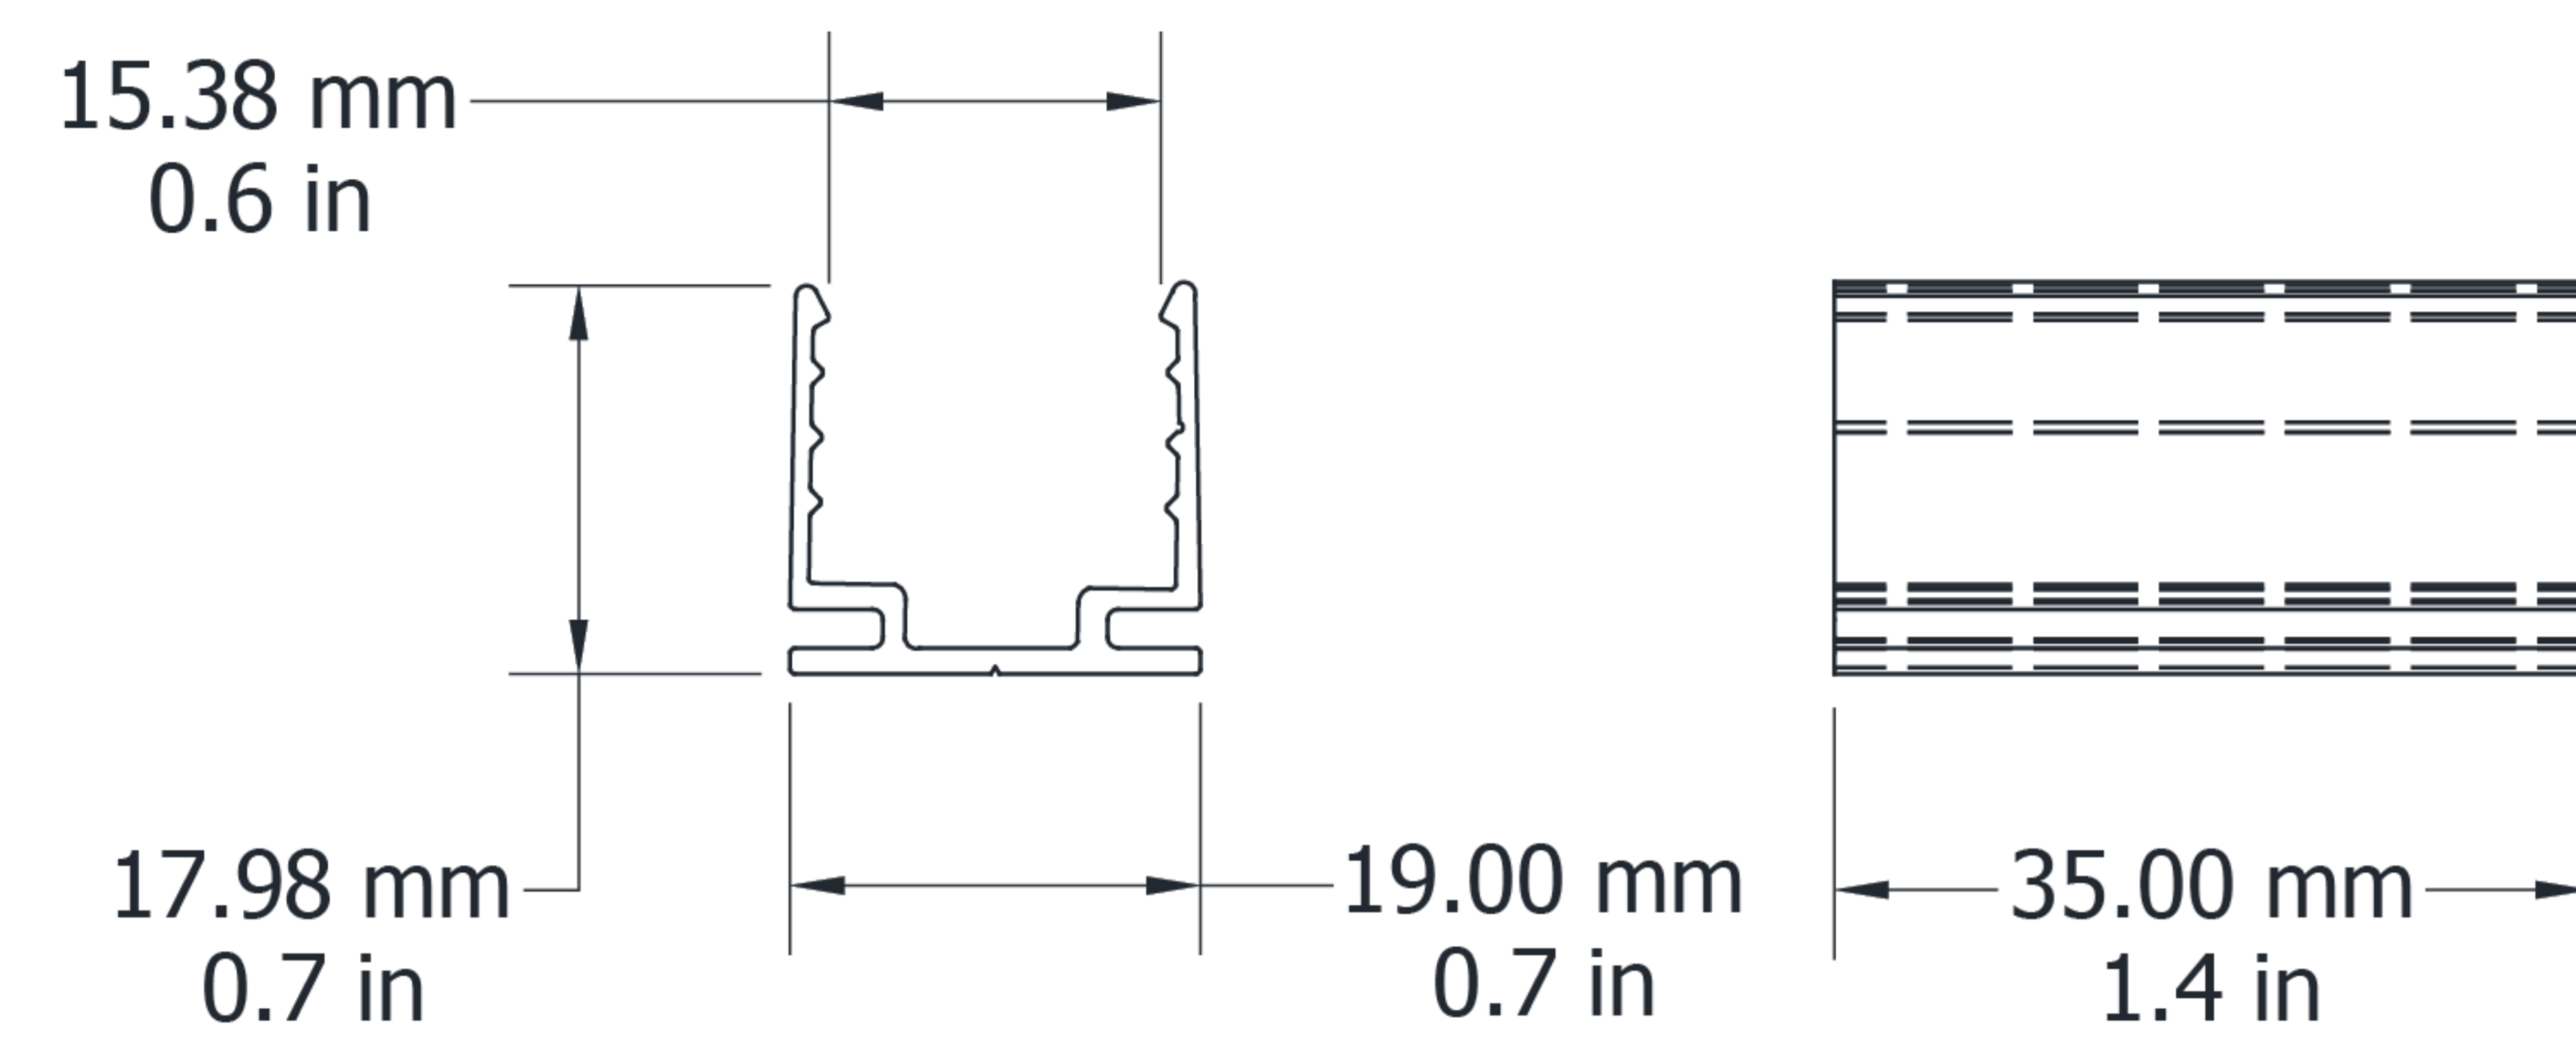

UN16SC1918

Ultimo Neon 16 Standard Clip

Electrical Output & Data

Dimensions	19mm x 18mm | 0.74in x 0.70in
Length	35mm / 1.37in
Material Colour	Grey
Material	Aluminium

Technical Drawing

UN16SGC2021

Ultimo Neon 16 Surface Grip Clip

Electrical Output & Data

Dimensions	20mm x 21mm | 0.78in x 0.82in
Length	20mm / 0.78in
Material Colour	Grey
Material	Aluminium and Silicone

Technical Drawing

UN16RGC3021

Ultimo Neon 16 Recessed Grip Clip

Electrical Output & Data

Dimensions	30mm x 21mm | 1.18in x 0.82in
Length	20mm / 0.78in
Material Colour	Grey
Material	Aluminium and Silicone

Technical Drawing

UN16TSC1811

Ultimo Neon 16 Tri View Clip

Electrical Output & Data

Dimensions	17.8mm x 10.5mm | 0.70in x 0.41in
Length	20mm / 0.78in
Material Colour	Grey
Material	Aluminium

Technical Drawing