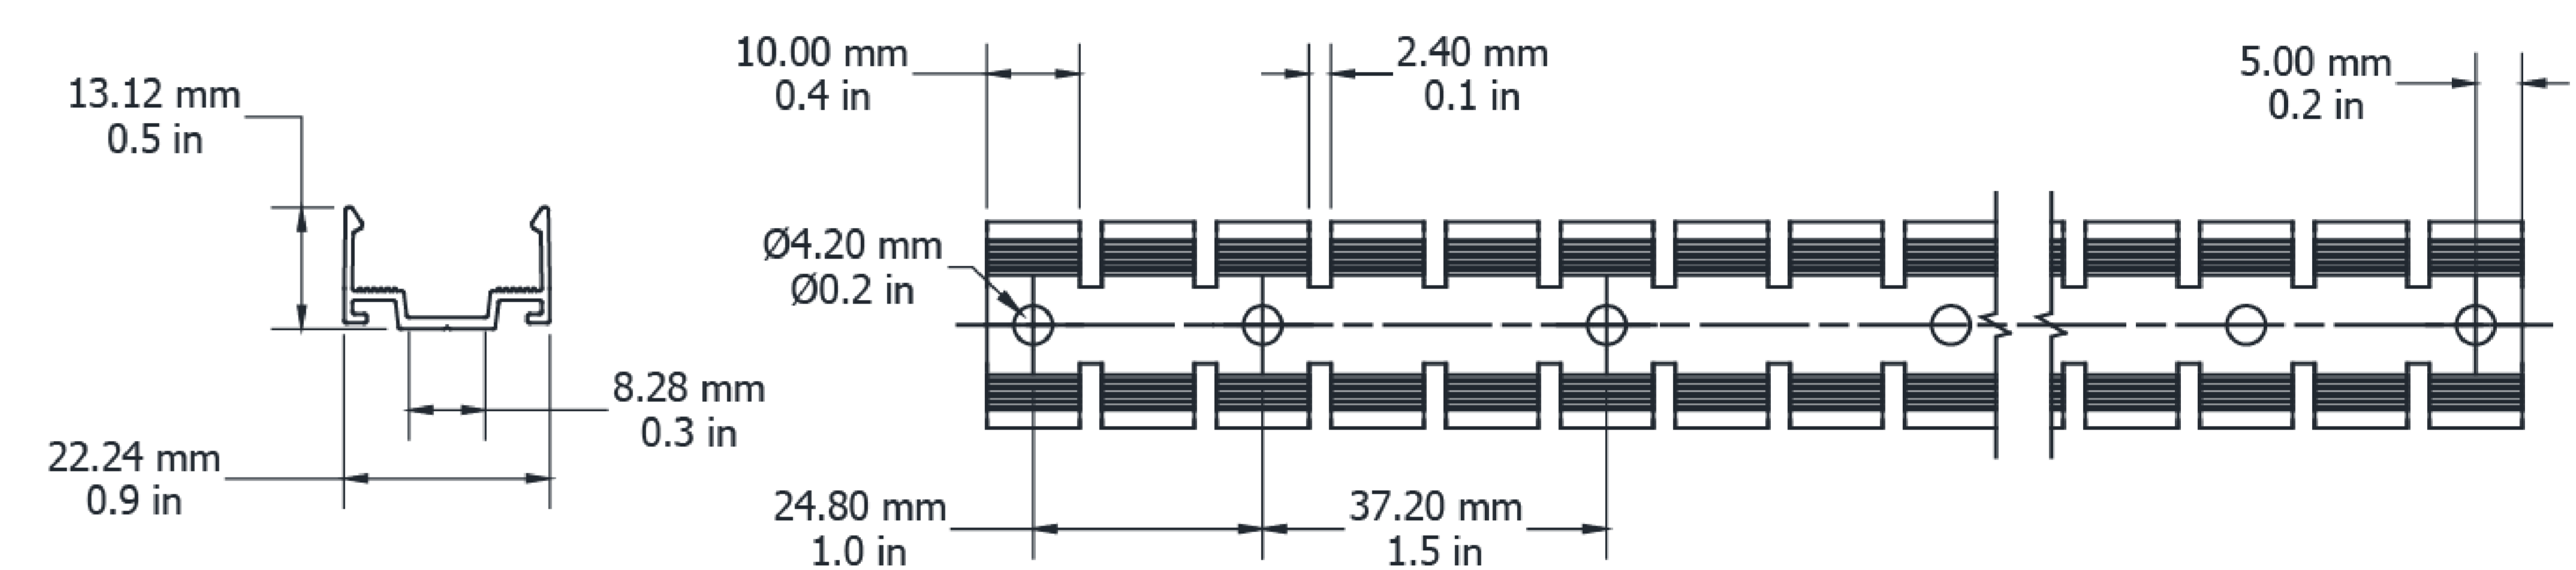

UNMRGP2625500 / UNMRGP26251000 / UNMRGP26252000

Ultimo Neon Maxi Recessed Grip Profile

Electrical Output & Data

Dimensions	25.5mm x 25mm / 1.0in x 0.86in
Length	500 | 1000 | 2000mm / 19.6 | 39.3 | 78.74in
Material Colour	Grey
Material	Aluminium and Silicone

Technical Drawing

UN16TFP18111000

Ultimo Neon 16 Tri View Flexible Profile

Electrical Output & Data

Dimensions	17.8mm x 10.5mm | 0.70in x 0.41in
Length	1000mm / 39.3in
Material Colour	Grey
Material	Aluminium

Technical Drawing

UNMRGP26252000 / UN16TP5S18111000 / UN16TP181110S2000

Ultimo Neon 16 Tri View Profile

Electrical Output & Data

Dimensions	17.8mm x 10.5mm | 0.70in x 0.41in
Length	500 | 1000 | 2000mm / 19.6 | 39.3 | 78.74in
Material Colour	Grey
Material	Aluminium

Technical Drawing

UN22TVSGP2727500 / UN22TVSGP27271000 / UN22TVSGP27272000

Ultimo Neon 22 SV Surface Grip Profile

Electrical Output & Data

Dimensions	26.6mm x 26.5mm | 1.04in x 1.04in
Length	500 | 1000 | 2000mm / 19.6 | 39.3 | 78.74in
Material Colour	Grey
Material	Aluminium and Silicone

Technical Drawing