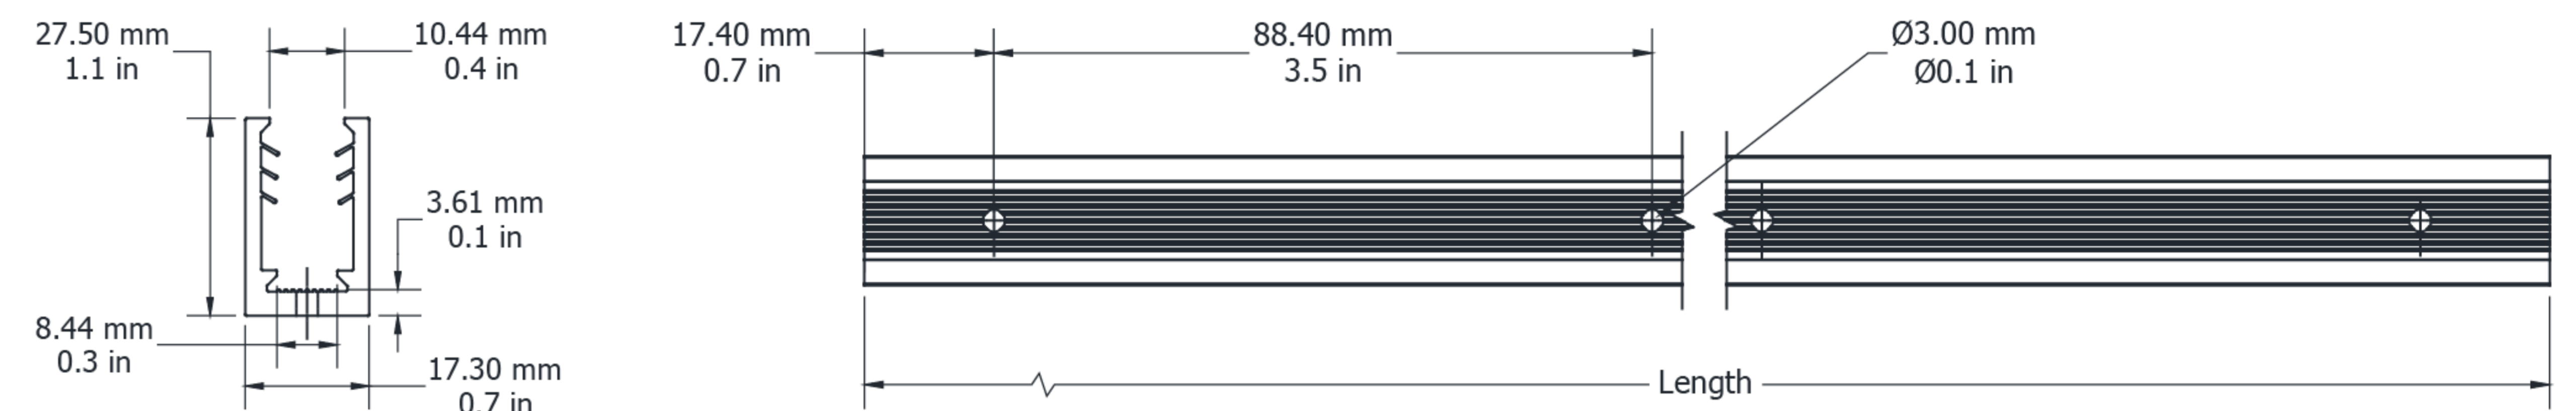

UNMFGSPW1728110 / UNMFGSPW1728200 / UNMFGSPW1728500 / UNMFGSPW17281000

Ultimo Neon Maxi Flexible Grip Silicone Profile

Electrical Output & Data

Dimensions	17.3mm x 27.5mm | 0.68in x 1.08in
Length	110 | 200 | 500 | 1000mm / 4.33 | 7.87 | 19.6 | 39.3in
Material Colour	Black | White
Material	Silicone

Technical Drawing

Technical Specifications

Product Range	Material Colour	Material	Length	Product Code
Ultimo Neon Maxi Flexible Grip Silicone Profile	White	Silicone	110mm	UNMFGSPW1728110
Ultimo Neon Maxi Flexible Grip Silicone Profile	Black	Silicone	110mm	UNMFGSPB1728110
Ultimo Neon Maxi Flexible Grip Silicone Profile	White	Silicone	200mm	UNMFGSPW1728200
Ultimo Neon Maxi Flexible Grip Silicone Profile	Black	Silicone	200mm	UNMFGSPB1728200
Ultimo Neon Maxi Flexible Grip Silicone Profile	White	Silicone	500mm	UNMFGSPW1728500
Ultimo Neon Maxi Flexible Grip Silicone Profile	Black	Silicone	500mm	UNMFGSPB1728500
Ultimo Neon Maxi Flexible Grip Silicone Profile	White	Silicone	1000mm	UNMFGSPW17281000
Ultimo Neon Maxi Flexible Grip Silicone Profile	Black	Silicone	1000mm	UNMFGSPB17281000

UN16CP37201000 / UN16CP37202000

Ultimo Neon 16 Corner Profile

Electrical Output & Data

Dimensions	37.38 mm x 20.05mm | 1.471in x 0.789in
Length	1000 | 2000mm / 39.3 | 78.7in
Material Colour	Grey
Material	Aluminium

Technical Drawing

AN16SSP1920500 / AN16SSP19201000

Aqua Neon 16 Stainless Steel Profile

Electrical Output & Data

Dimensions	19mm x 20.18mm | 0.74in x 0.79in
Length	500 | 1000mm / 19.6 | 39.3in
Material Colour	Grey
Material	Stainless Steel

Technical Drawing