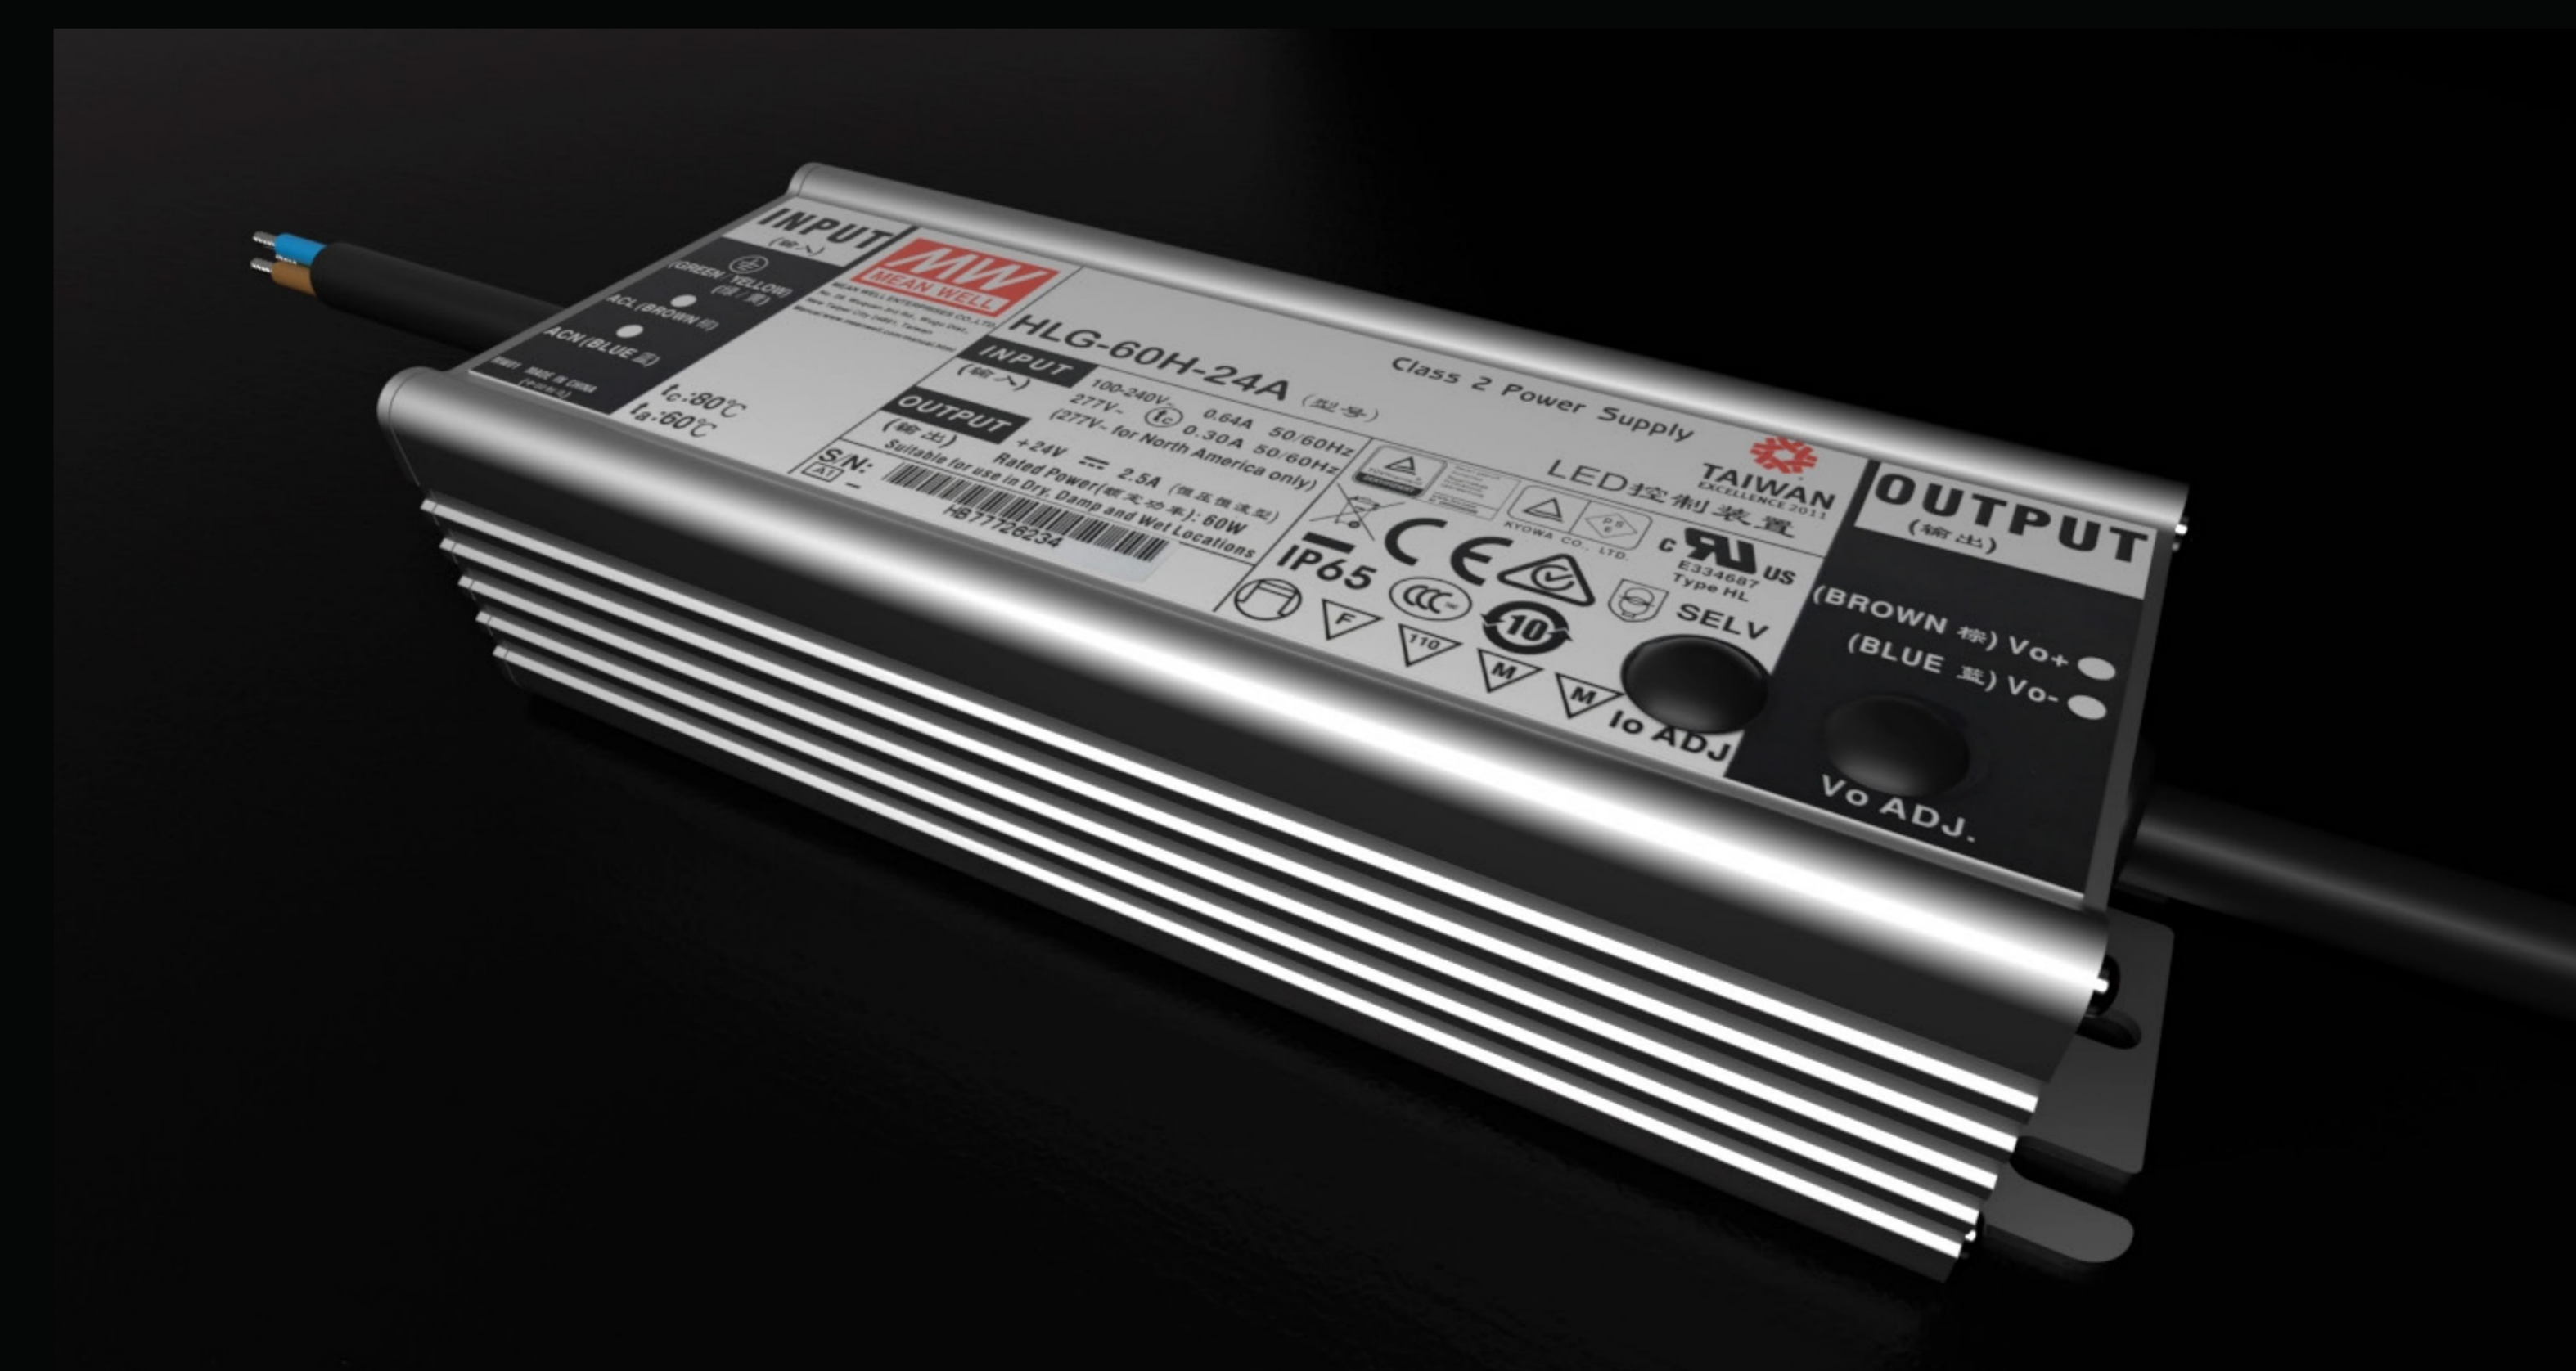

Accessories

The LEDFlex control drivers are designed to integrate with the increasing range of available controllers