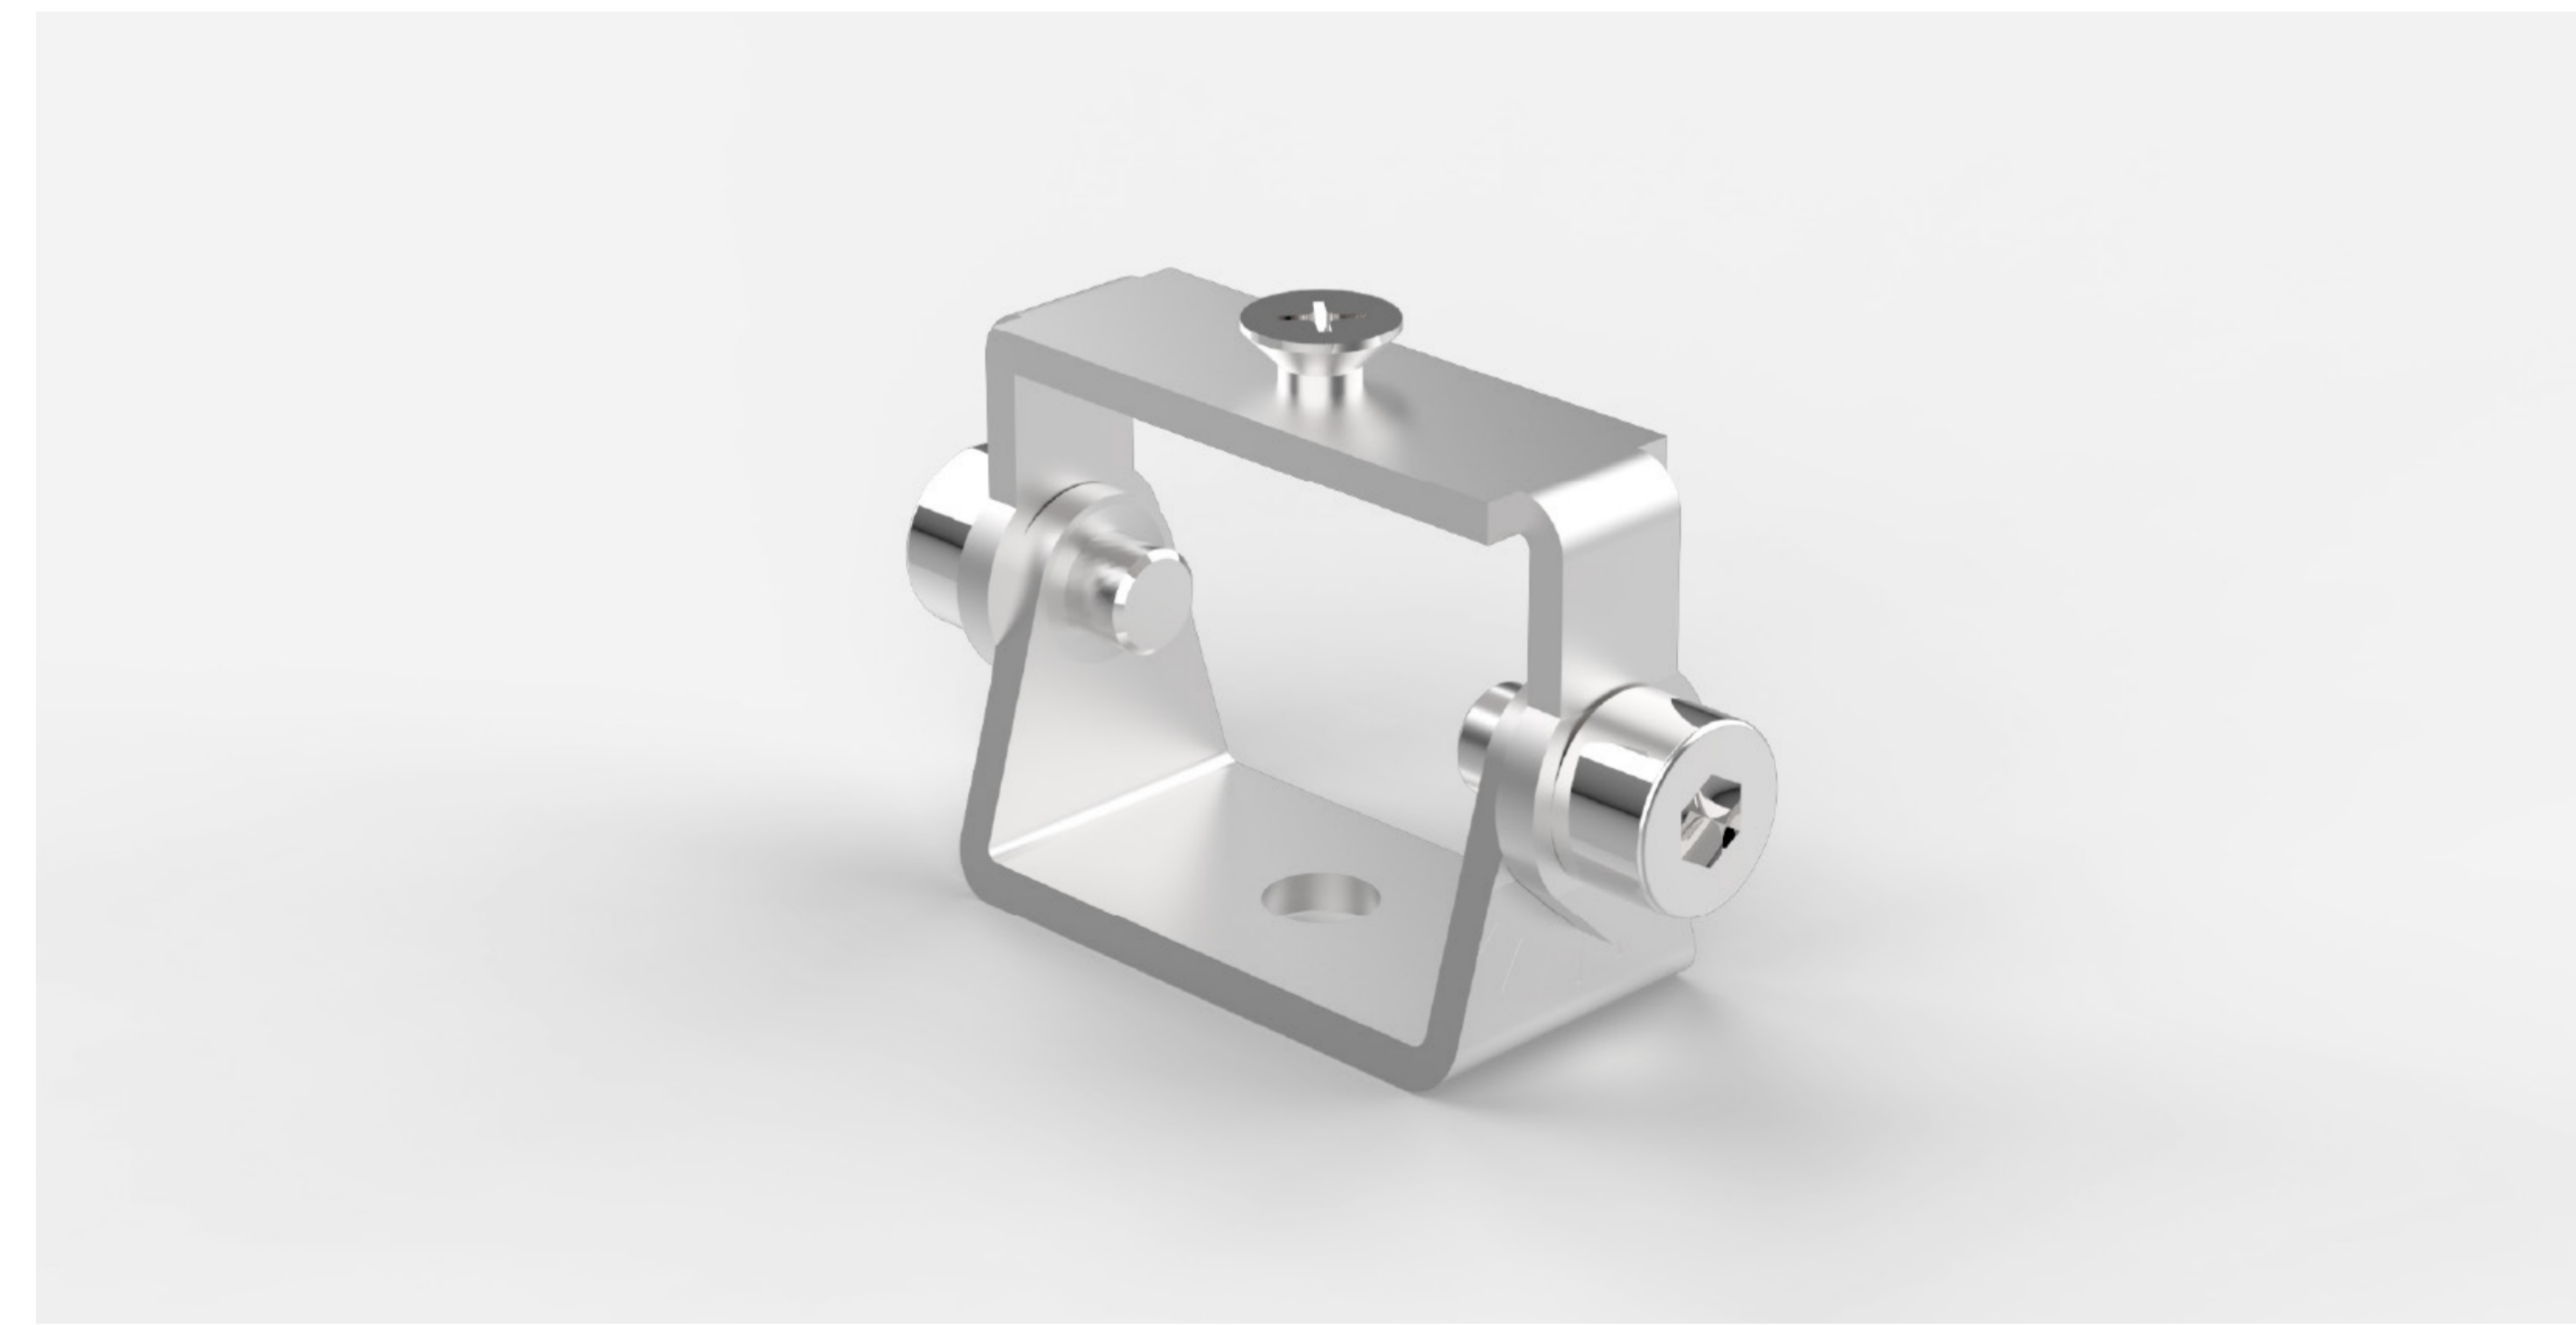

PAB3721 Profile Adjustable Bracket 21mm

Electrical Output & Data

Dimensions	36.6mm x 21.3mm | 1.44in x 0.83in
Length	13.25mm / 0.52in
Material Colour	Grey
Material	Stainless Steel

Technical Drawing