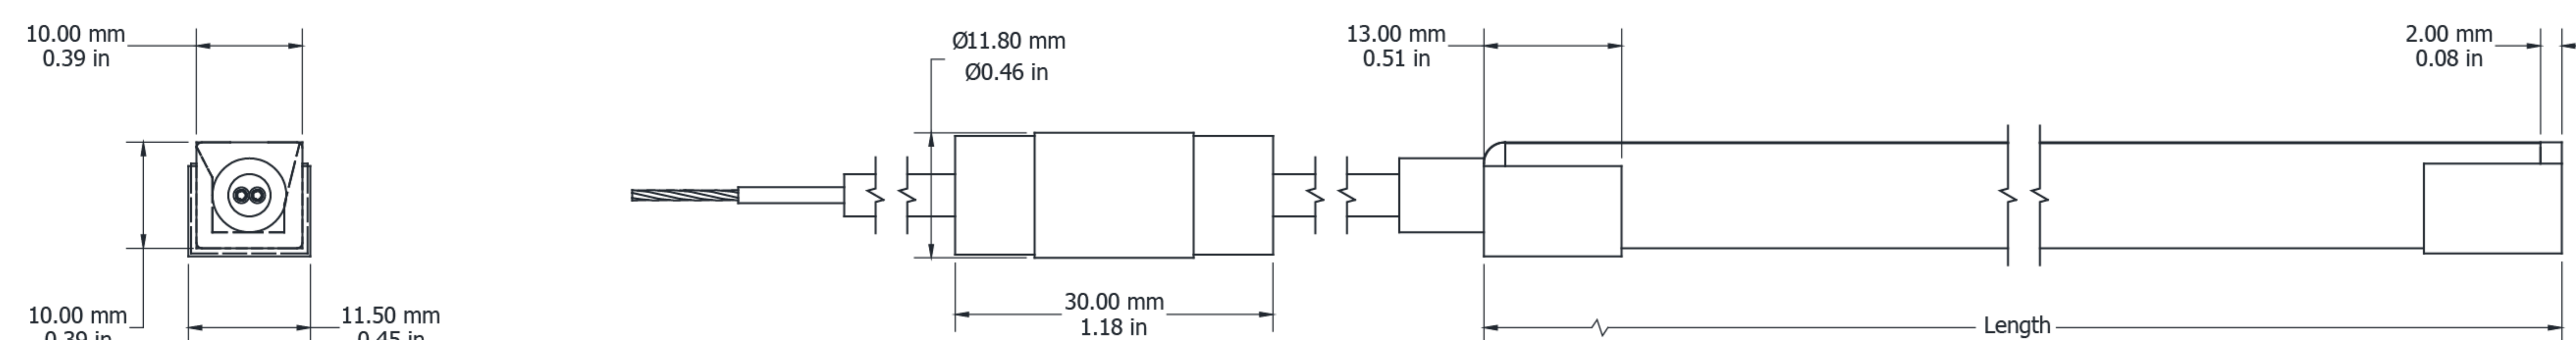

Technical Specifications

Product Range	CRI Value	Colour/ CCT	Power Consumption	Lumen Output	Product Code
Ultimo Neon 10 3D	CRI 90	2100K ●●	3W/m 0.91W/ft	222lm/m 67.66lm/ft	UN103DC213G2
Ultimo Neon 10 3D	CRI 90	2100K ●●	6W/m 1.83W/ft	449lm/m 136.85lm/ft	UN103DC216G2
Ultimo Neon 10 3D	CRI 90	2100K ●●	9W/m 2.74W/ft	642lm/m 195.67lm/ft	UN103DC219G2
Ultimo Neon 10 3D	CRI 90	2400K ●●	3W/m 0.91W/ft	249lm/m 75.89lm/ft	UN103DC243G2
Ultimo Neon 10 3D	CRI 90	2400K ●●	6W/m 1.83W/ft	509lm/m 155.14lm/ft	UN103DC246G2
Ultimo Neon 10 3D	CRI 90	2400K ●●	9W/m 2.74W/ft	728lm/m 221.88lm/ft	UN103DC249G2
Ultimo Neon 10 3D	CRI 90	2700K ●●	3W/m 0.91W/ft	260lm/m 79.24lm/ft	UN103DC273G2
Ultimo Neon 10 3D	CRI 90	2700K ●●	6W/m 1.83W/ft	532lm/m 162.15lm/ft	UN103DC276G2
Ultimo Neon 10 3D	CRI 90	2700K ●●	9W/m 2.74W/ft	751lm/m 228.89lm/ft	UN103DC279G2
Ultimo Neon 10 3D	CRI 90	3000K ●●	3W/m 0.91W/ft	269lm/m 81.99lm/ft	UN103DC303G2
Ultimo Neon 10 3D	CRI 90	3000K ●●	6W/m 1.83W/ft	548lm/m 167.02lm/ft	UN103DC306G2
Ultimo Neon 10 3D	CRI 90	3000K ●●	9W/m 2.74W/ft	769lm/m 234.38lm/ft	UN103DC309G2
Ultimo Neon 10 3D	CRI 90	3500K ●●	3W/m 0.91W/ft	276lm/m 84.12lm/ft	UN103DC353G2
Ultimo Neon 10 3D	CRI 90	3500K ●●	6W/m 1.83W/ft	566lm/m 172.51lm/ft	UN103DC356G2
Ultimo Neon 10 3D	CRI 90	3500K ●●	9W/m 2.74W/ft	803lm/m 244.74lm/ft	UN103DC359G2
Ultimo Neon 10 3D	CRI 90	4000K ●●	3W/m 0.91W/ft	278lm/m 84.73lm/ft	UN103DC403G2
Ultimo Neon 10 3D	CRI 90	4000K ●●	6W/m 1.83W/ft	577lm/m 175.86lm/ft	UN103DC406G2
Ultimo Neon 10 3D	CRI 90	4000K ●●	9W/m 2.74W/ft	807lm/m 245.96lm/ft	UN103DC409G2
Ultimo Neon 10 3D	CRI 90	5000K ●●	3W/m 0.91W/ft	271lm/m 82.6lm/ft	UN103DC503G2
Ultimo Neon 10 3D	CRI 90	5000K ●●	6W/m 1.83W/ft	553lm/m 168.55lm/ft	UN103DC506G2
Ultimo Neon 10 3D	CRI 90	5000K ●●	9W/m 2.74W/ft	782lm/m 238.34lm/ft	UN103DC509G2