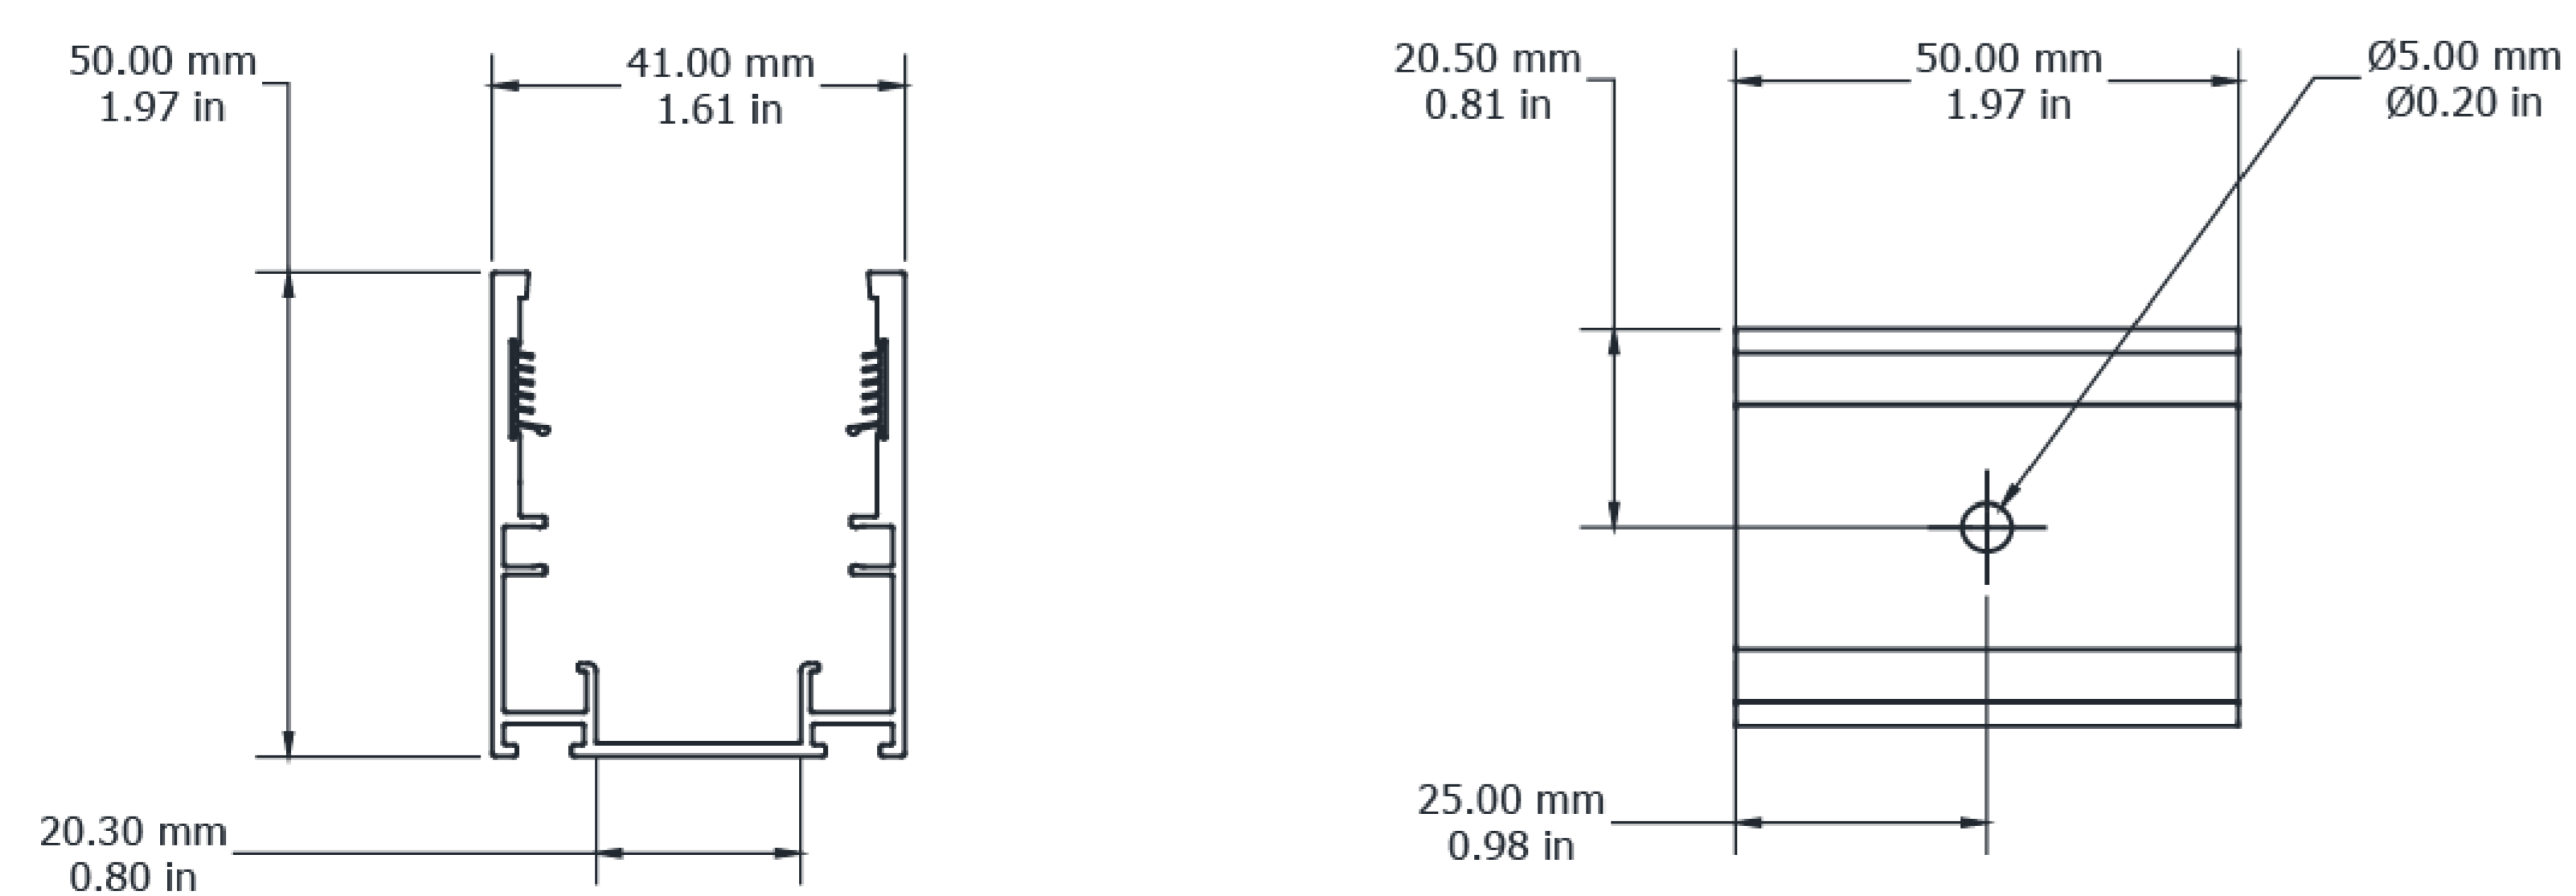

Technical Drawing

ON35WSGC50

Ultimo Neon 80 Standard Clip

Electrical Output & Data

Dimensions	50mm x 50mm 1.96in x 1.96in
Length	41mm / 1.61in
Material Colour	Grey
Material	Aluminium

Technical Drawing

Ivy Asia Mayfair
London, UK
Lighting Design: 18FIFTY