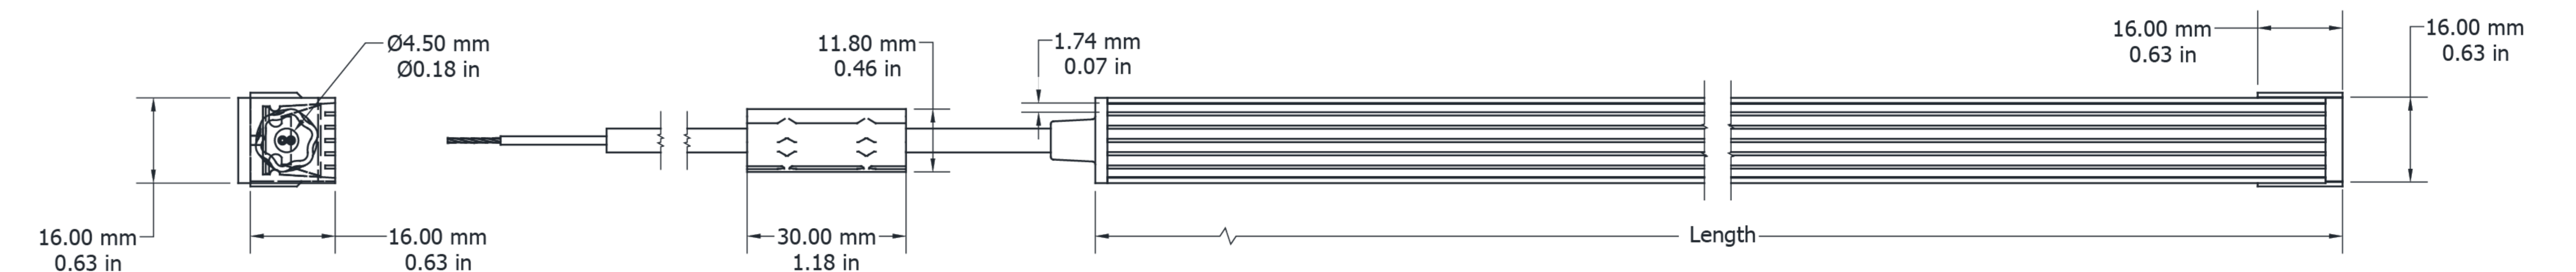

Technical Drawing