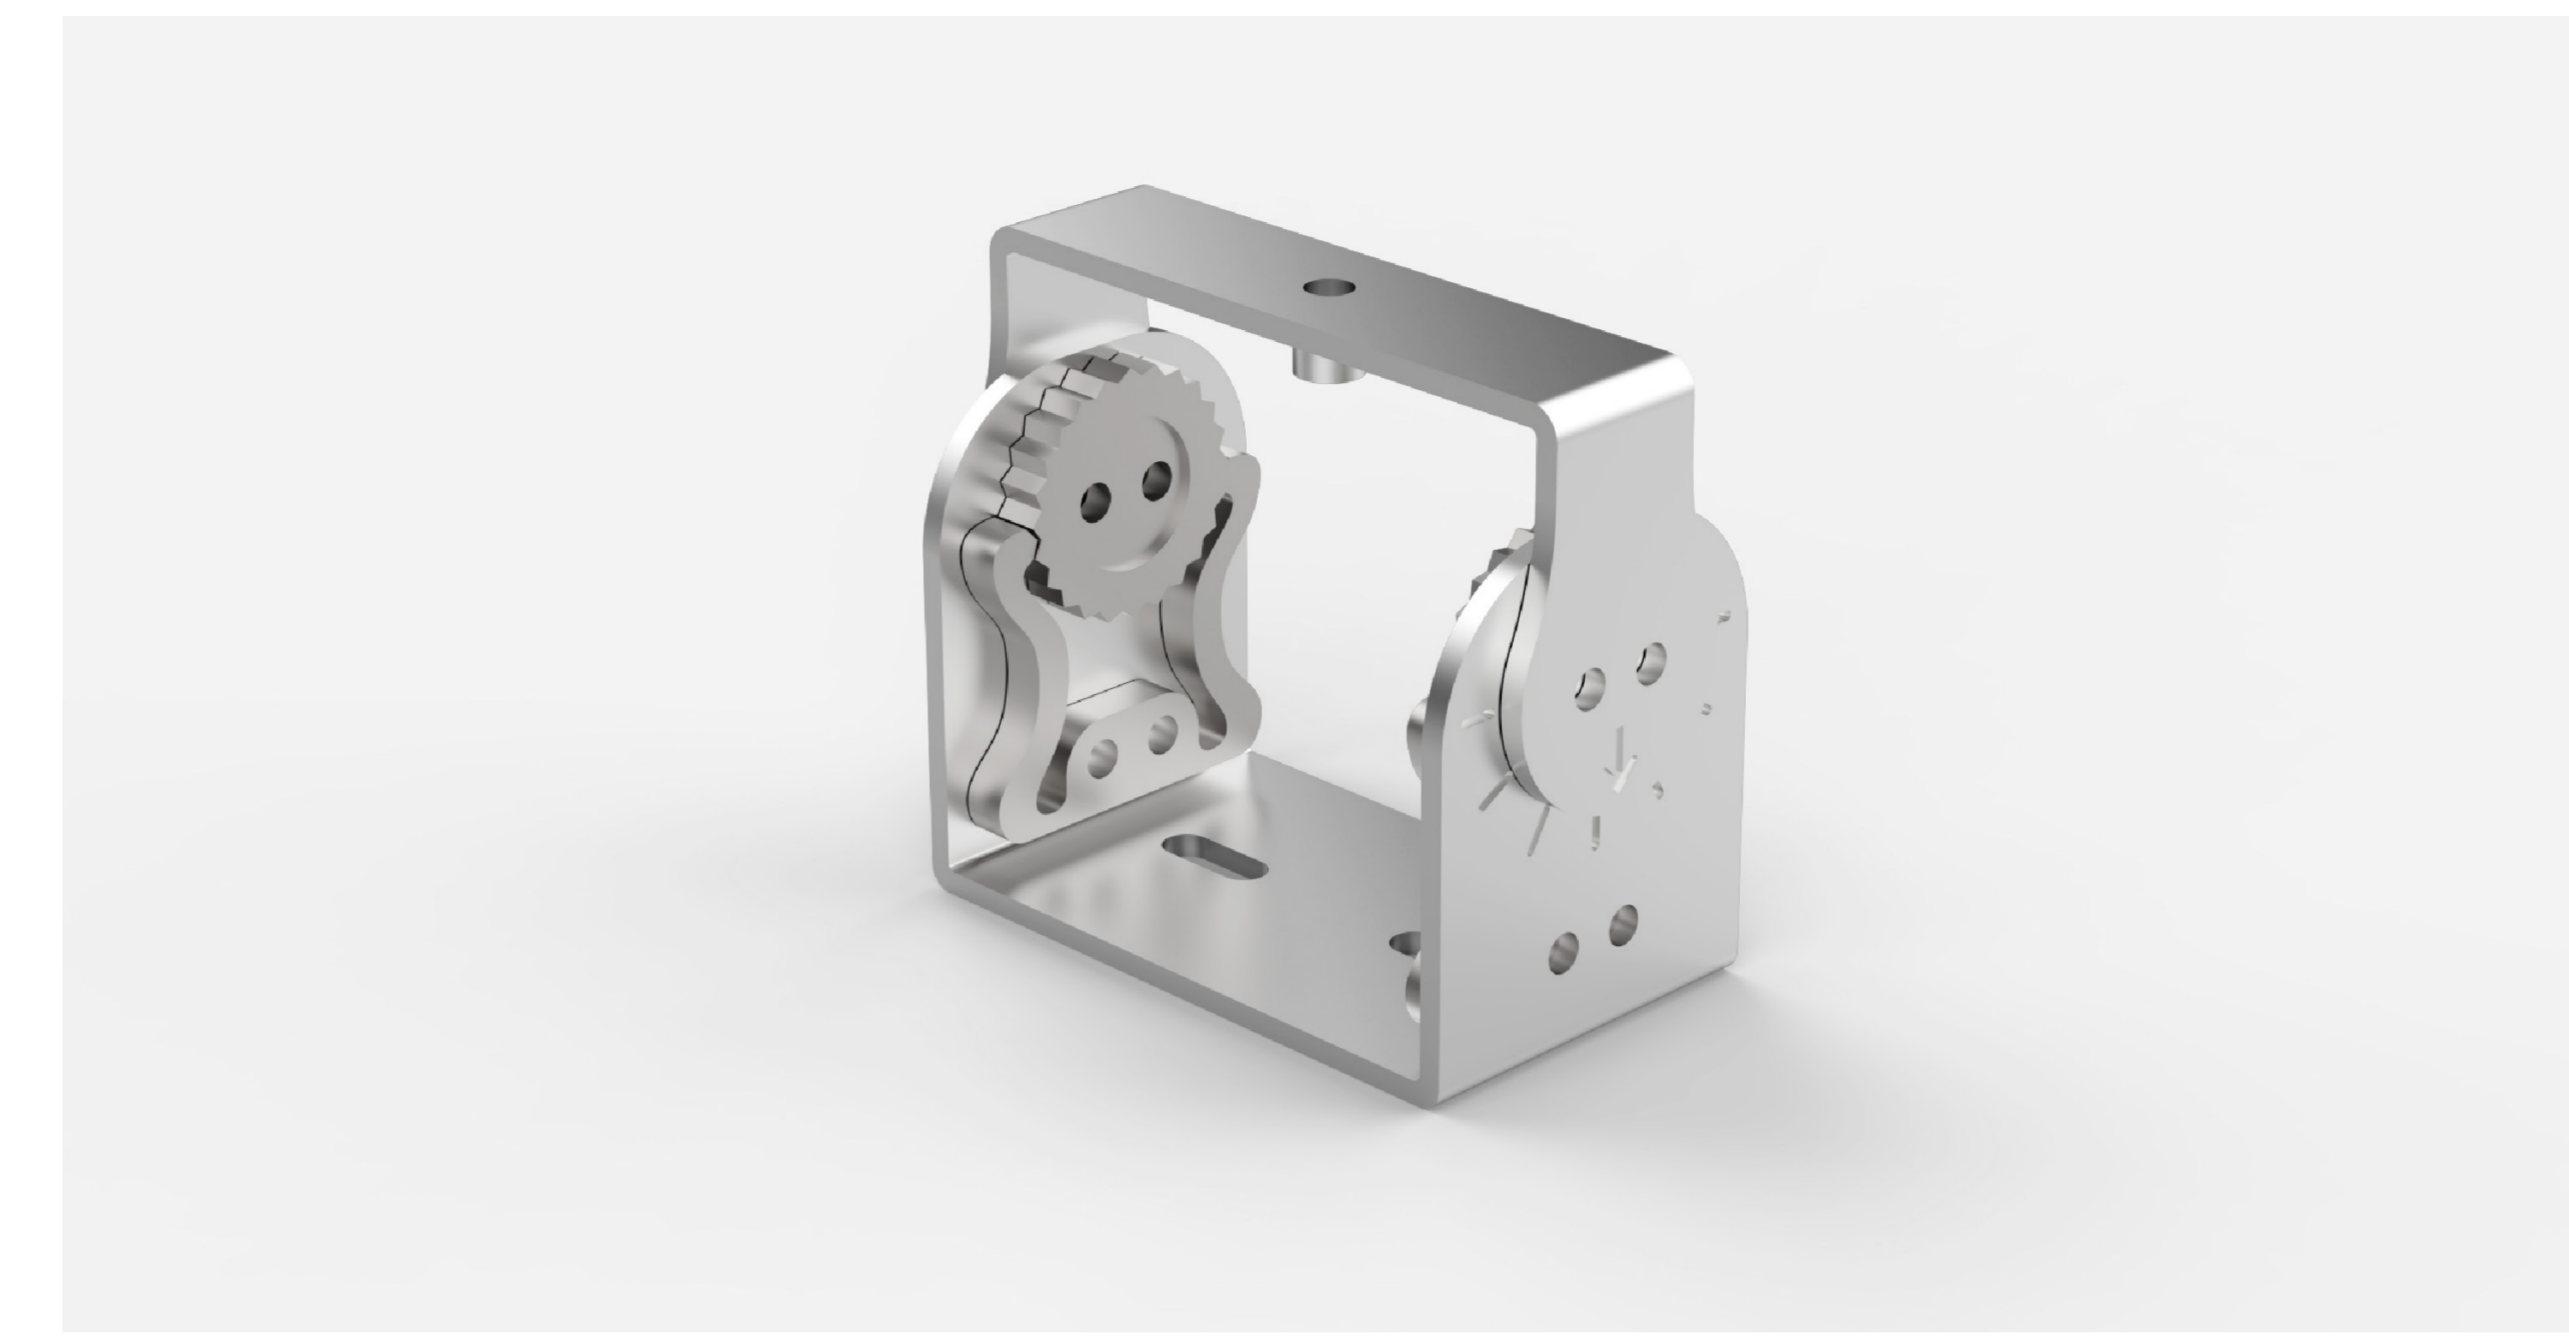

PAB4540 Profile Adjustable Bracket 40mm

Electrical Output & Data

Dimensions	45mm x 40mm | 1.77in x 1.57in
Length	25 | 40mm / 0.98 | 1.57mm
Material Colour	Grey
Material	Stainless Steel

Technical Drawing