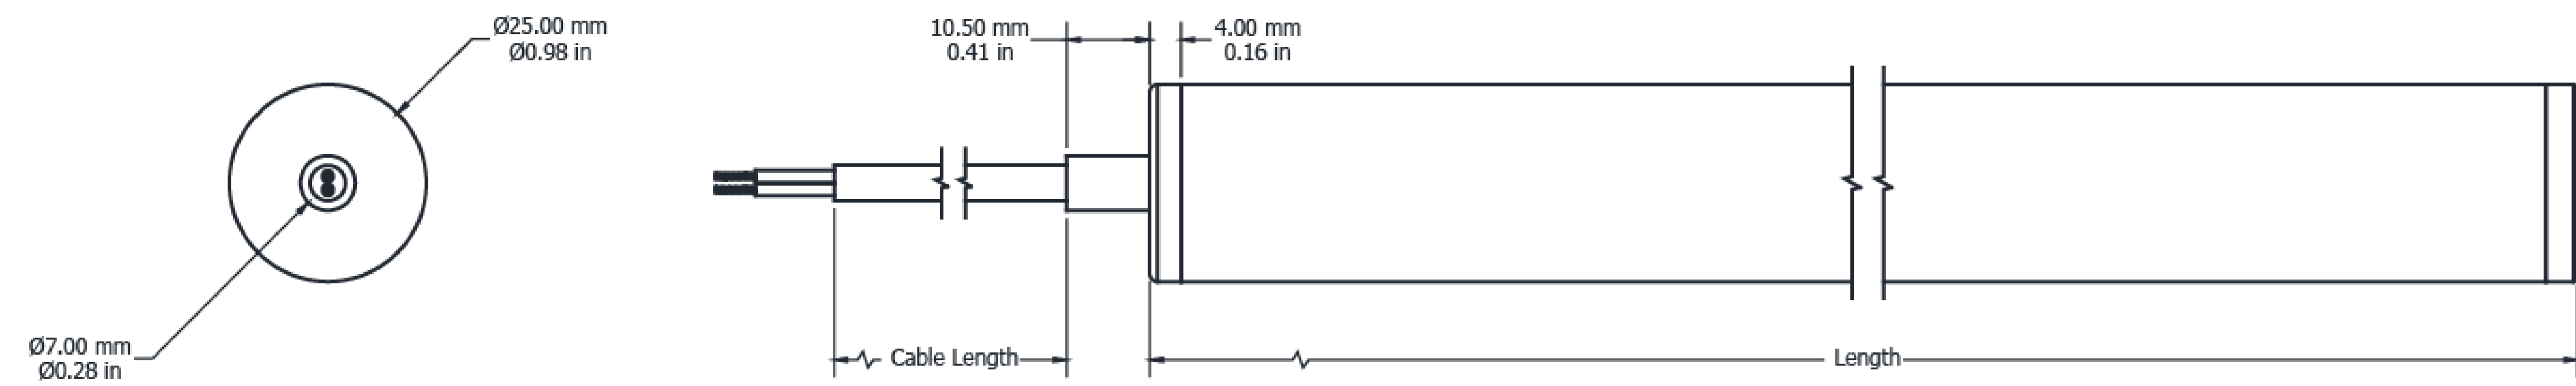

Technical Specifications

Product Range	CRI Value	Colour Temperature	Power Consumption	Lumen Output	Product Code
Ultimo Neon Radius 25 3D	CRI 90	2700K ●●	15W/m 4.57W/ft	905lm/m 275.83lm/ft	UNR253DC2715
Ultimo Neon Radius 25 3D	CRI 90	3000K ●●	15W/m 4.57W/ft	850lm/m 259.07lm/ft	UNR253DC3015
Ultimo Neon Radius 25 3D	CRI 90	4000K ●●	15W/m 4.57W/ft	892lm/m 271.87lm/ft	UNR253DC4015