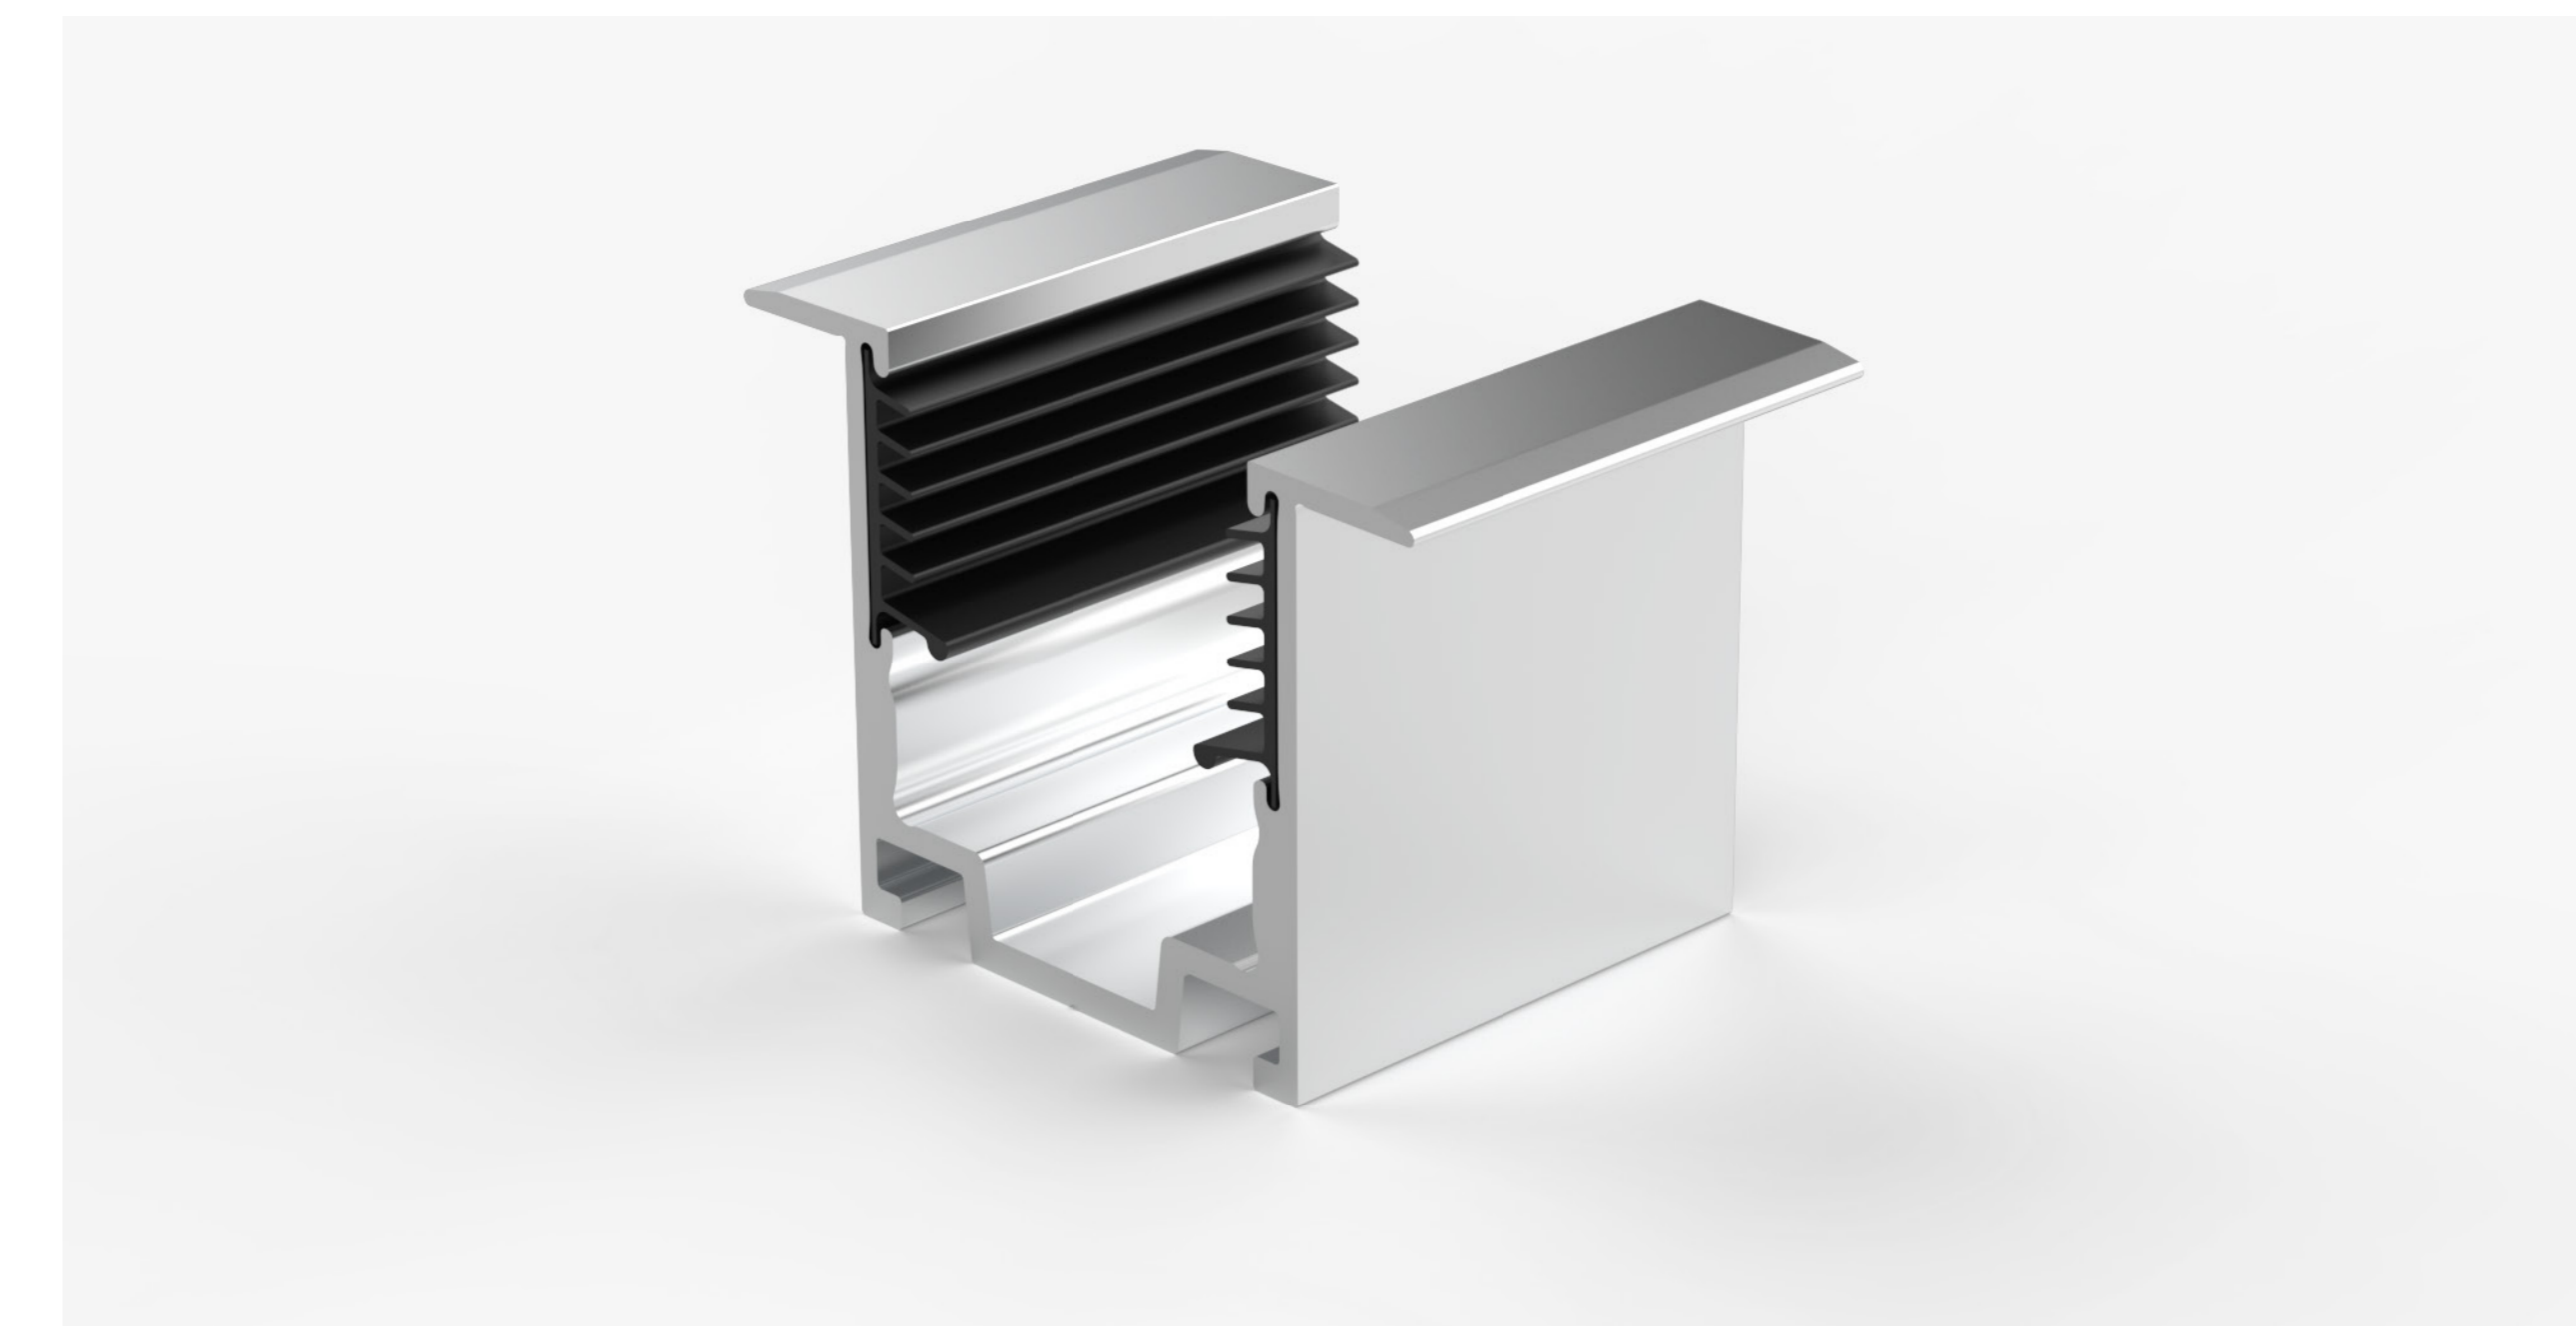

UN16RGC3021

Ultimo Neon 16 Recessed Grip Clip

Electrical Output & Data

Dimensions	30mm x 21mm | 1.18in x 0.82in
Length	20mm / 0.78in
Material Colour	Grey
Material	Aluminium and Silicone

Technical Drawing