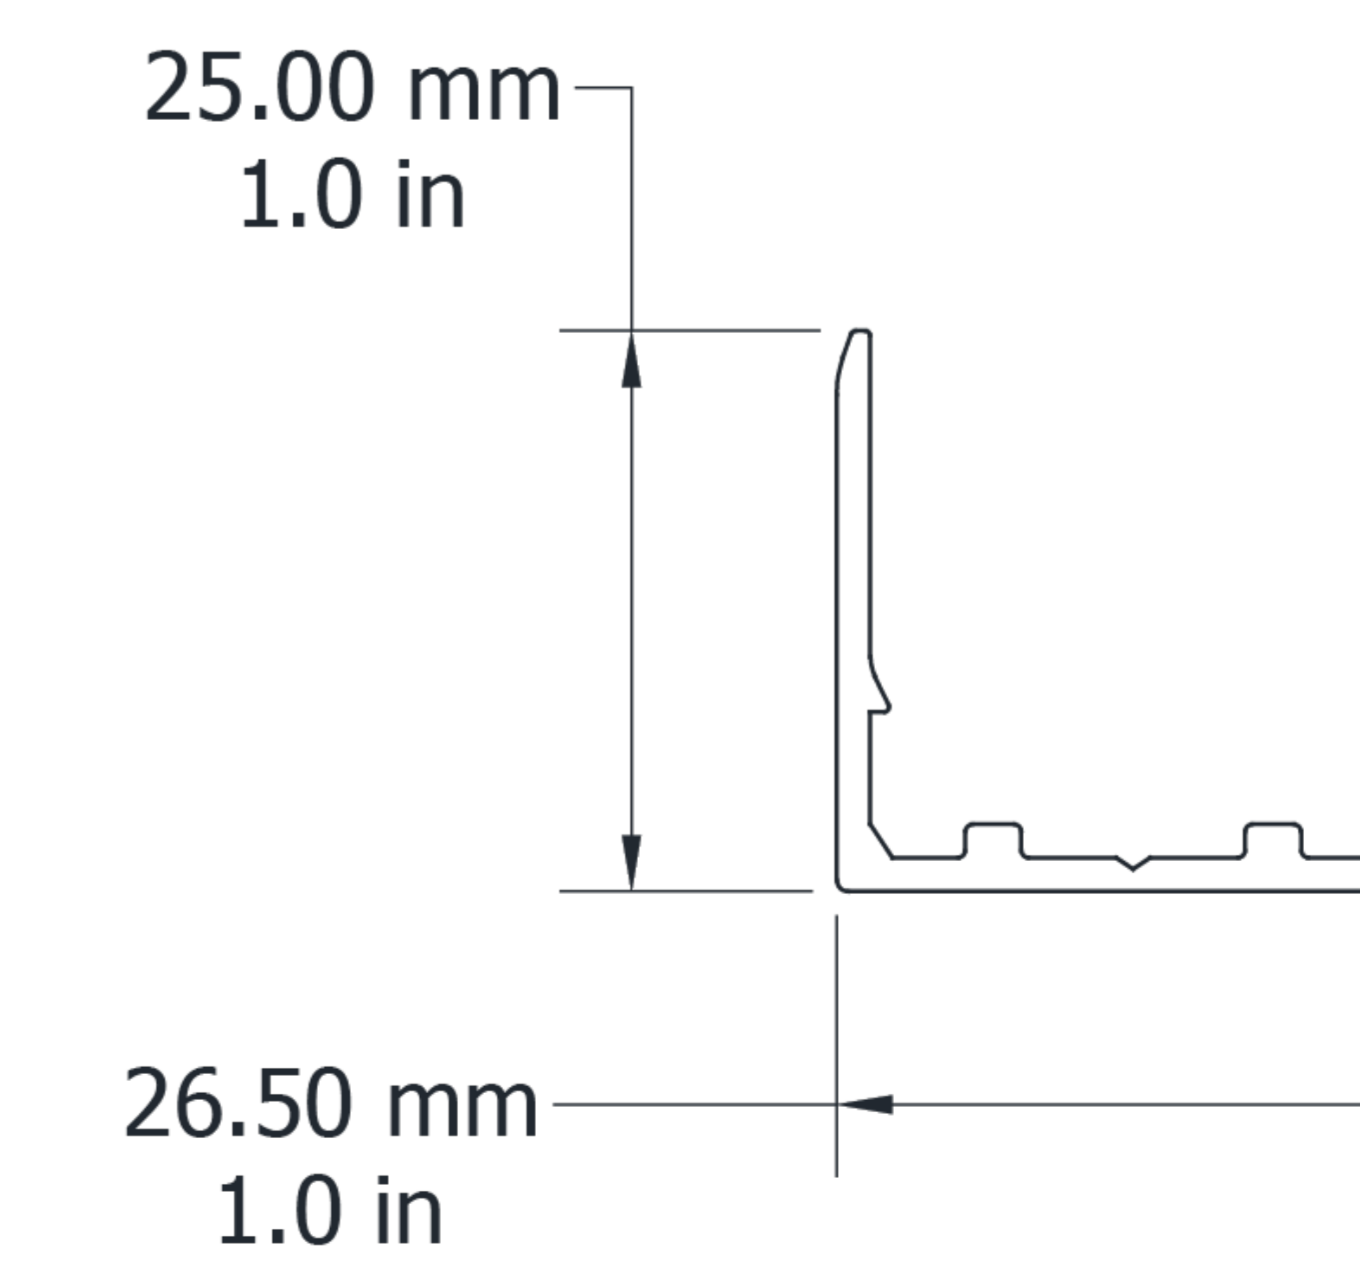

UN16FGSCW2125

Ultimo Neon 16 Flexible Grip Silicone Clip

Electrical Output & Data

Dimensions	20.6mm x 25mm | 0.81in x 0.98in
Length	55mm / 2.16in
Material Colour	Black | White
Material	Silicone

Technical Drawing

ON353DSGC5036

Optico Neon 35 3D Surface Grip Clip

Electrical Output & Data

Dimensions	50mm x 36mm | 1.96in x 1.41in
Length	41mm / 1.61in
Material Colour	Grey
Material	Aluminium

Technical Drawing

UN80SC8446

Ultimo Neon 80 Standard Clip

Electrical Output & Data

Dimensions	84mm x 45.6mm | 3.30in x 1.79in
Length	50mm / 0.78in
Material Colour	Grey
Material	Aluminium

Technical Drawing

ON233DSC2725

Optico Neon 23 3D Aluminium Mounting Clip

Electrical Output & Data

Dimensions	26.5mm x 25mm | 1.04in x 0.98in
Length	30mm / 1.18in
Material Colour	Grey
Material	Aluminium

Technical Drawing