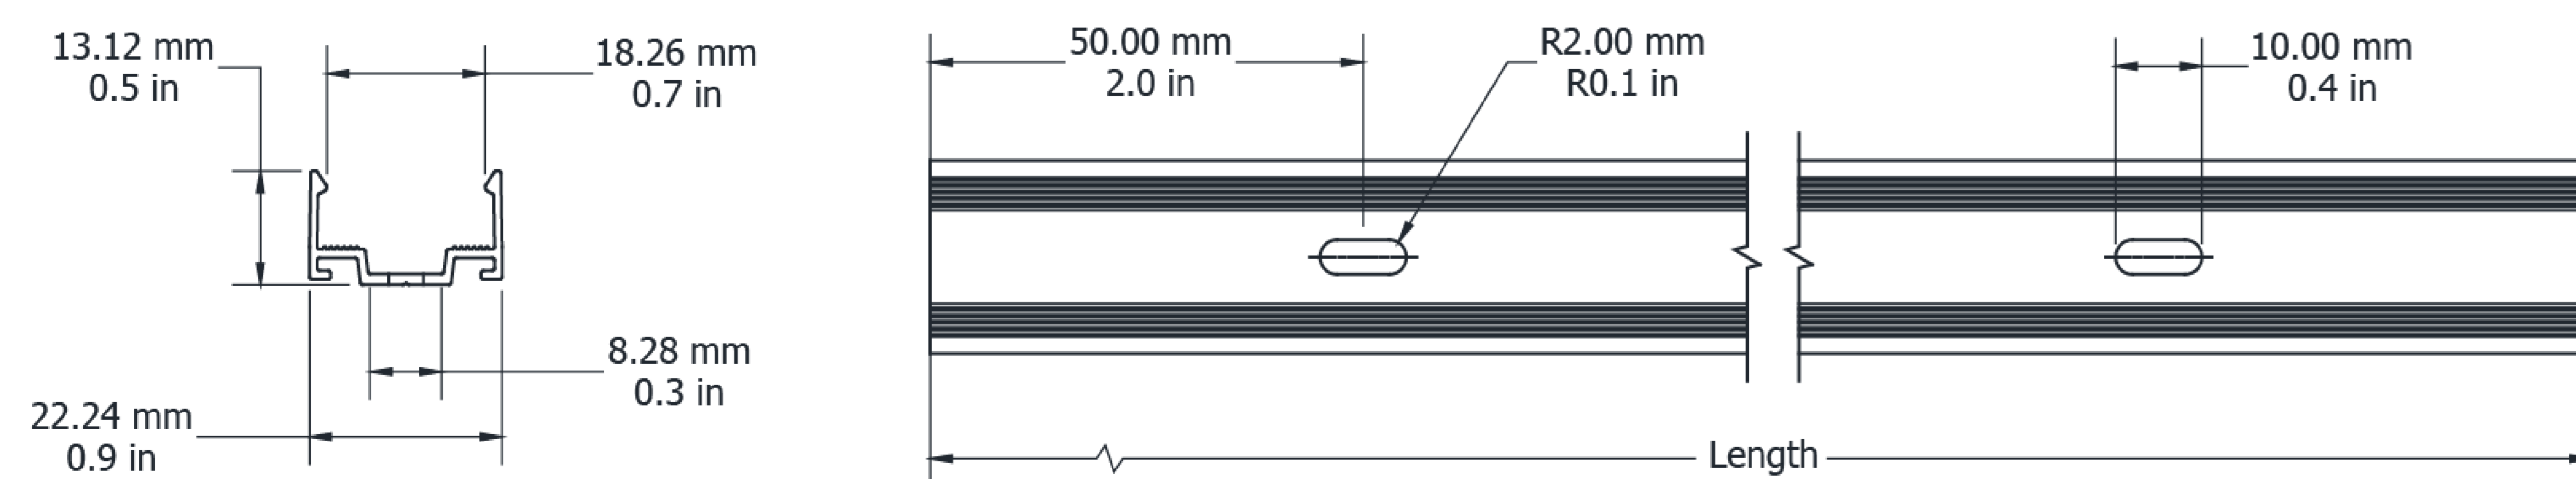

Technical Drawing

UN22TVSGP2727500 / UN22TVSGP27271000 / UN22TVSGP27272000

Ultimo Neon 22 SV Surface Grip Profile

Electrical Output & Data

Dimensions	26.6mm x 26.5mm 1.04in x 1.04in
Length	500 1000 2000mm / 19.6 39.3 78.74in
Material Colour	Grey
Material	Aluminium and Silicone