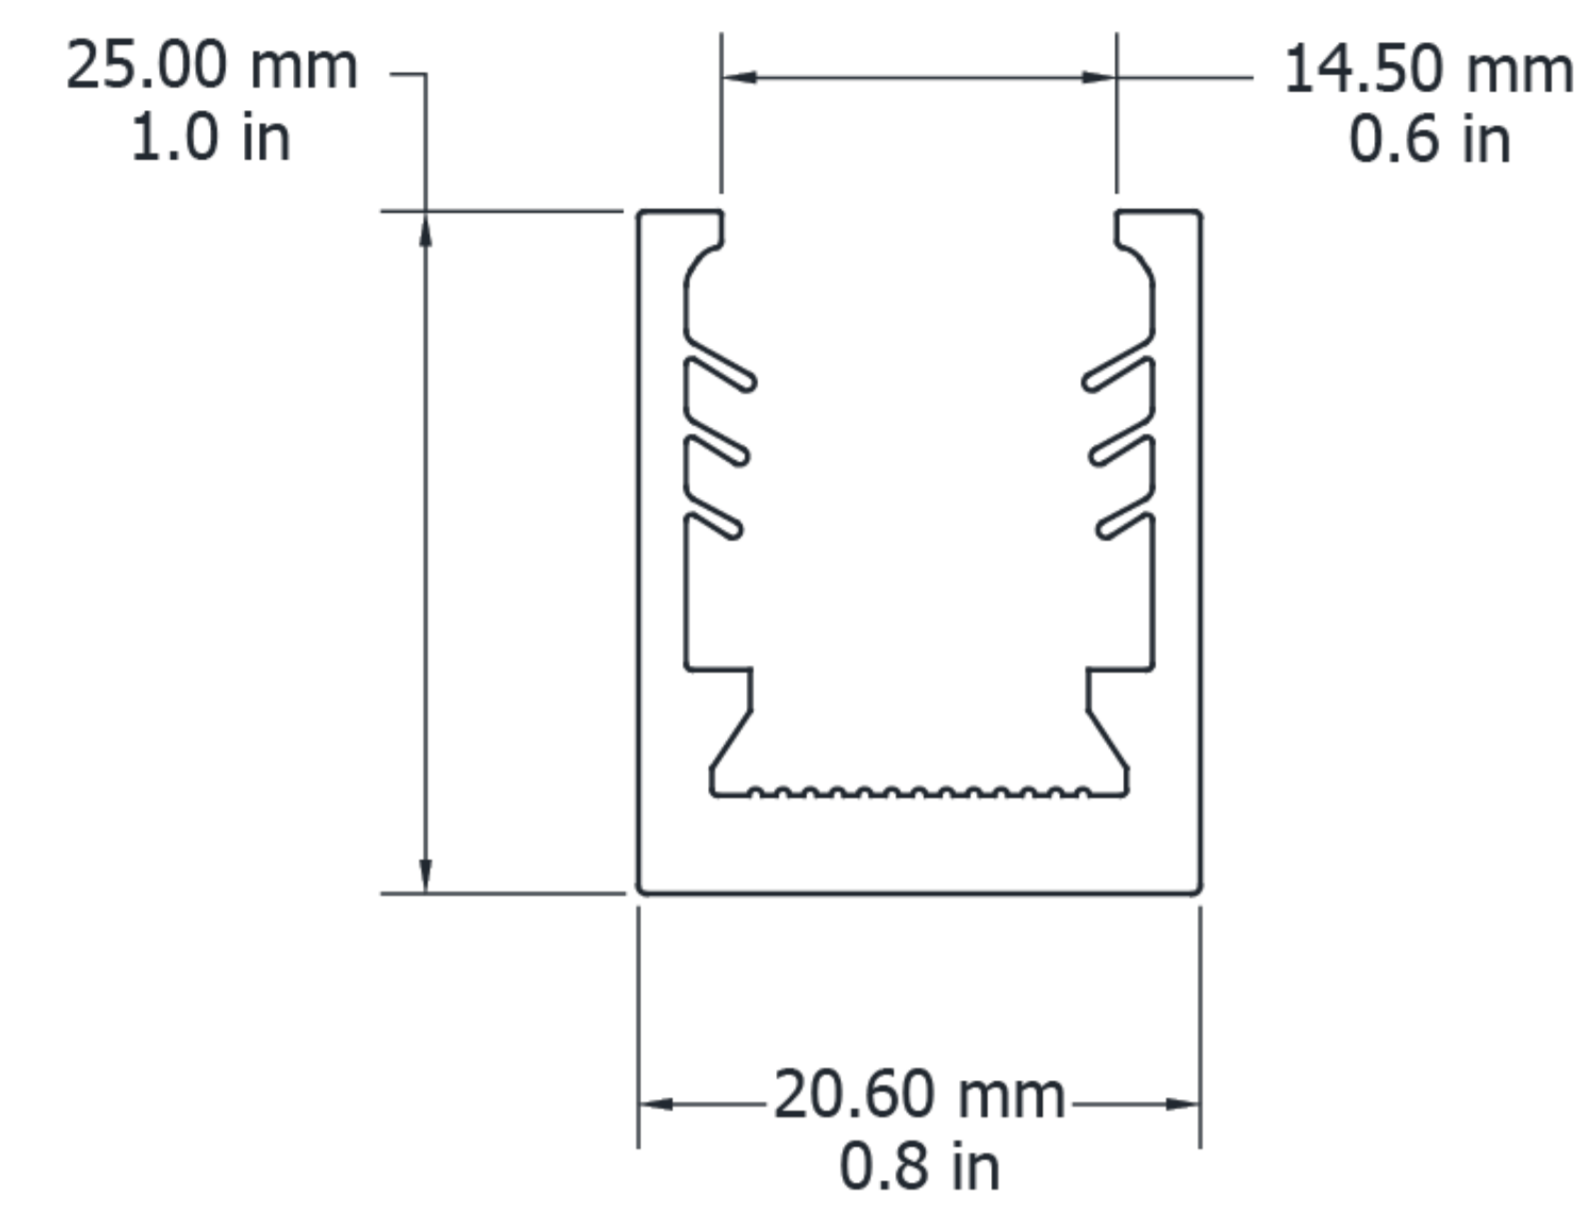

UN16FGSCW2125

Ultimo Neon 16 Flexible Grip Silicone Clip

Electrical Output & Data

Dimensions	20.6mm x 25mm 0.81in x 0.98in
Length	55mm / 2.16in
Material Colour	Black White
Material	Silicone

Technical Drawing