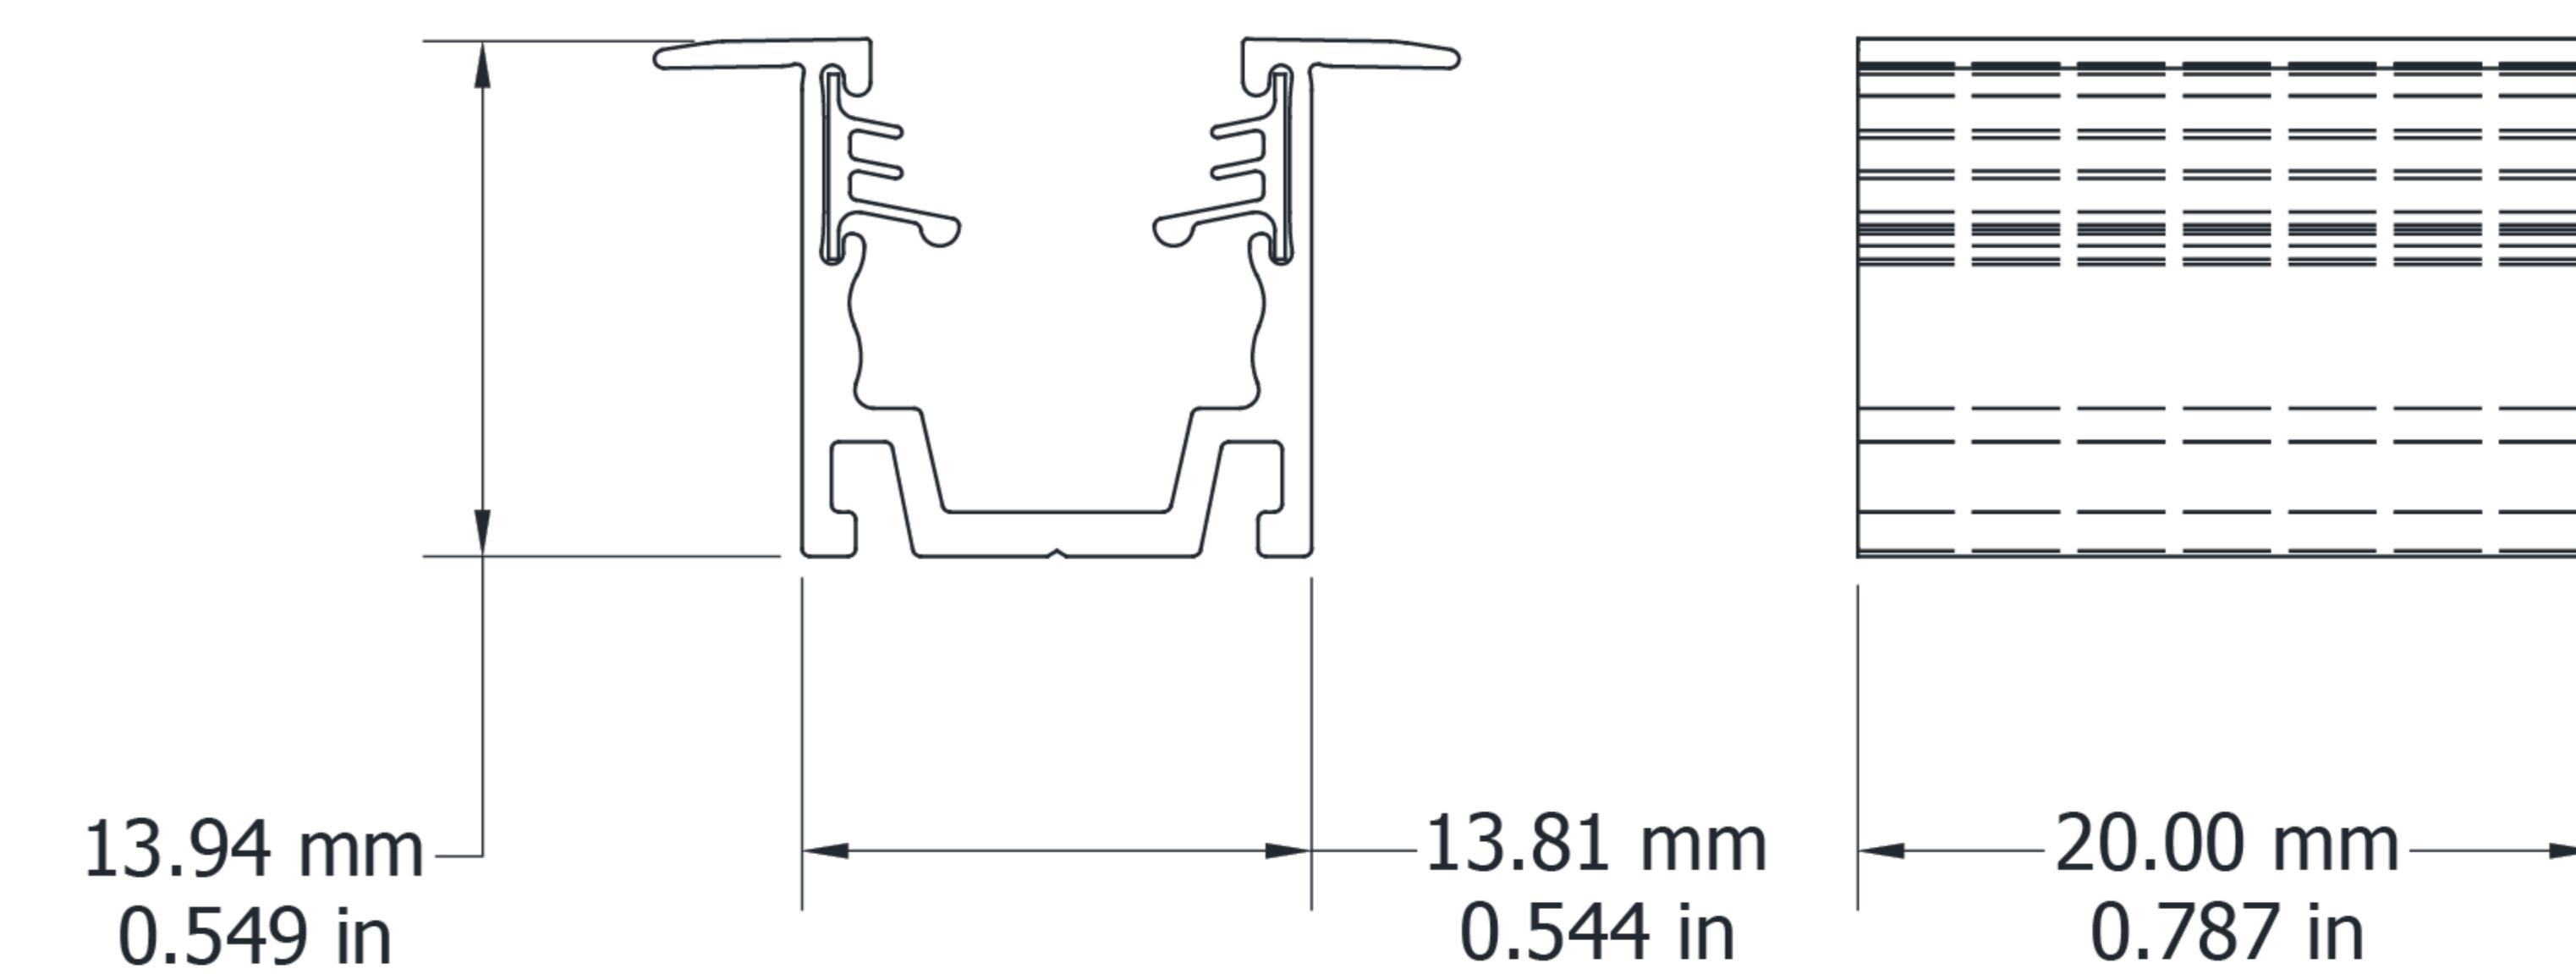

AN16SSC1920

Aqua Neon 16 Stainless Steel Clip

Electrical Output & Data

Dimensions	19mm x 19mm | 0.74in x 0.74in
Length	35mm / 1.37in
Material Colour	Grey
Material	Stainless Steel

Technical Drawing

UN10SC1214

Ultimo Neon 10 Standard Clip 1214 35mm

Electrical Output & Data

Dimensions	12mm x 13.5mm | 0.47in x 0.53in
Length	35mm / 1.37in
Material Colour	Grey
Material	Aluminium

Technical Drawing

UN10SGC1414

Ultimo Neon 10 Surface Grip Clip

Electrical Output & Data

Dimensions	14mm x 14mm | 0.55in x 0.55in
Length	20mm / 0.78in
Material Colour	Grey
Material	Aluminium and Silicone

Technical Drawing

UN10RGC2214

Ultimo Neon 10 Recessed Grip Clip

Electrical Output & Data

Dimensions	22mm x 14mm | 0.86in x 0.55in
Length	20mm / 0.78in
Material Colour	Grey
Material	Aluminium and Silicone

Technical Drawing