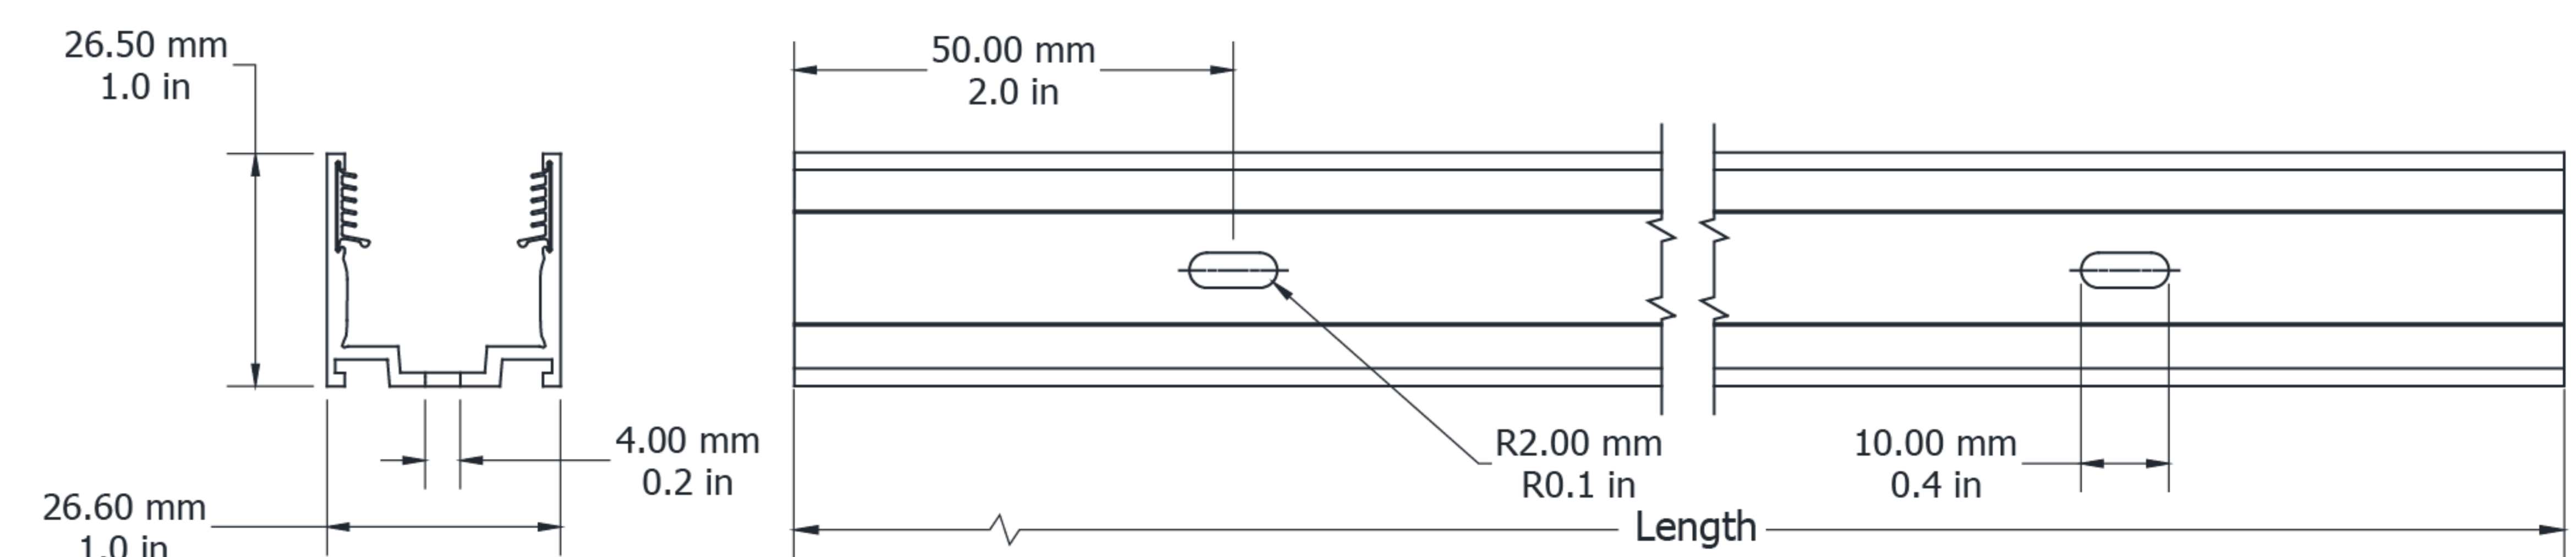

Technical Drawing