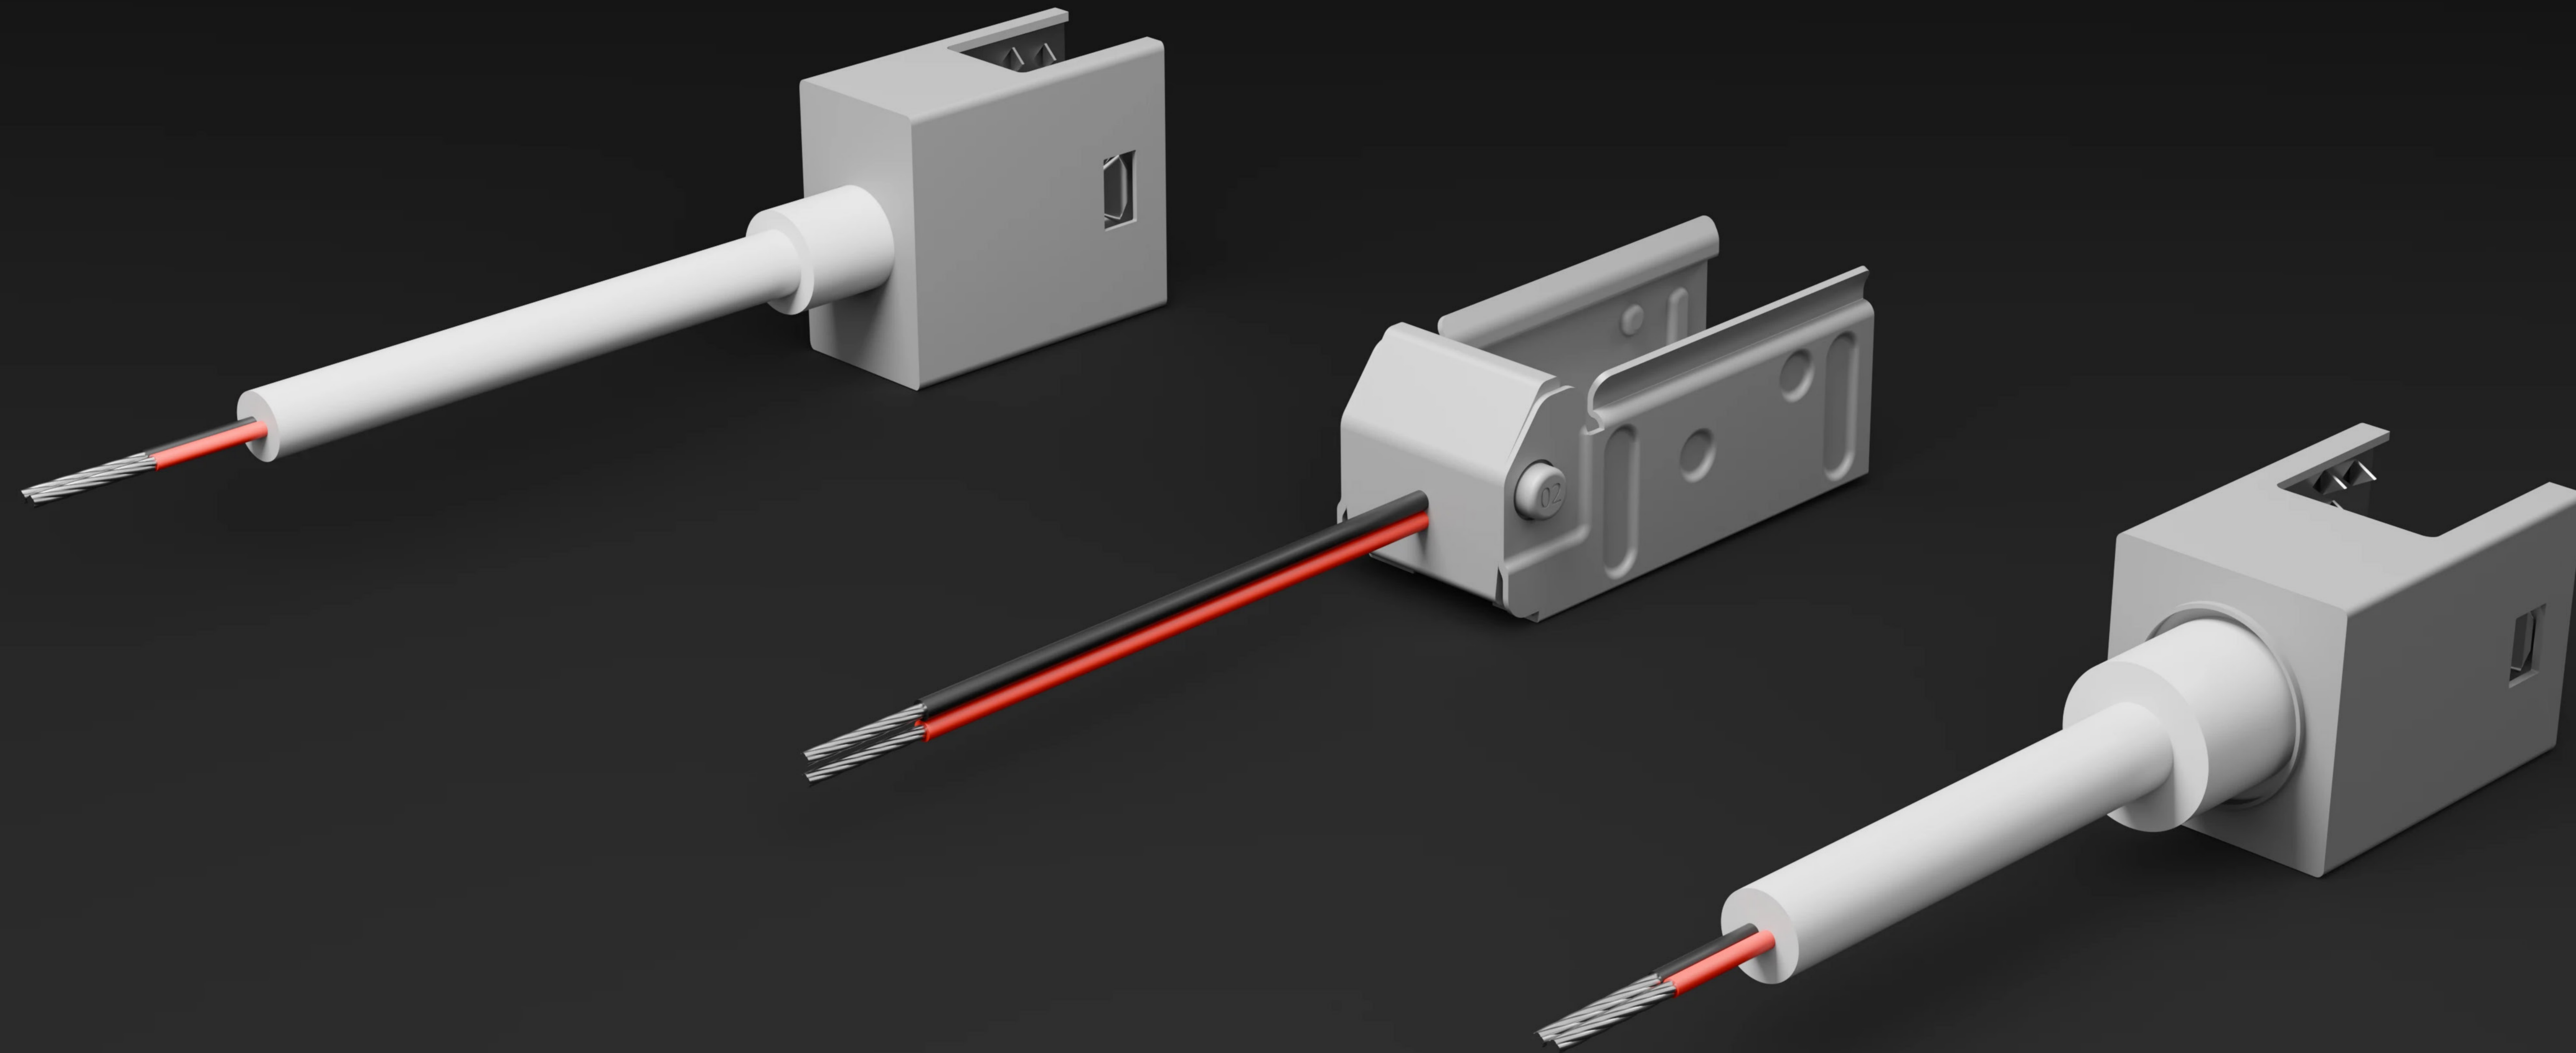

Dimensions	-
Length	-
Material Colour	Grey
Material	Stainless Steel

Technical Drawing

Neon Connectors

Neon Connectors are precision-engineered connection accessories designed to ensure secure, reliable electrical continuity within flexible LED lighting systems. Developed to support clean and consistent installations, they enable accurate alignment and dependable power transfer between Neons and accessories.