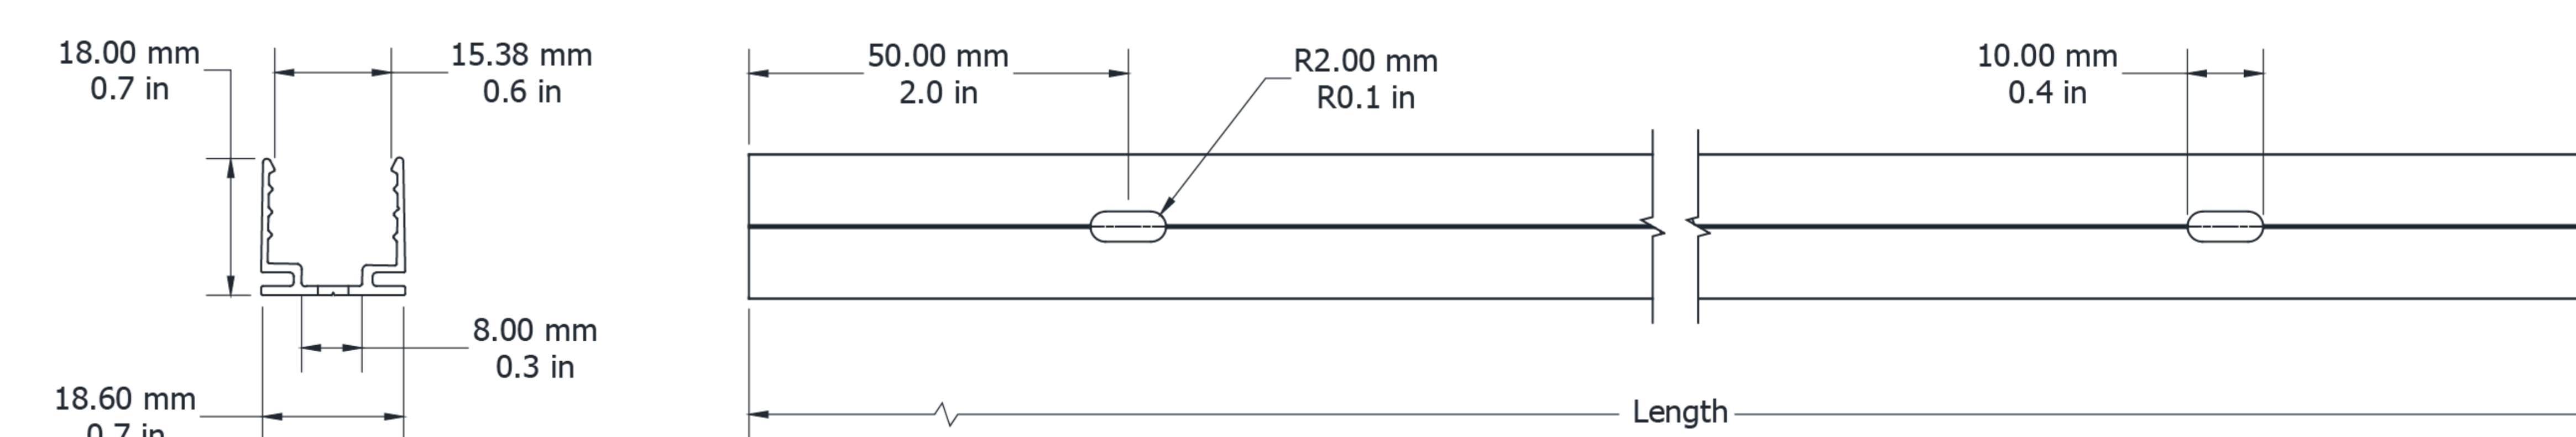

Technical Drawing

AN16SDP2024500 / AN16SDP20241000 / AN16SDP20242000

Aqua Neon 16 Standard Profile

Electrical Output & Data

Dimensions	20mm x 23.5mm / 0.78in x 0.92in
Length	500 1000 2000mm / 19.6 39.3 78.74in
Material Colour	Clear
Material	Plastic