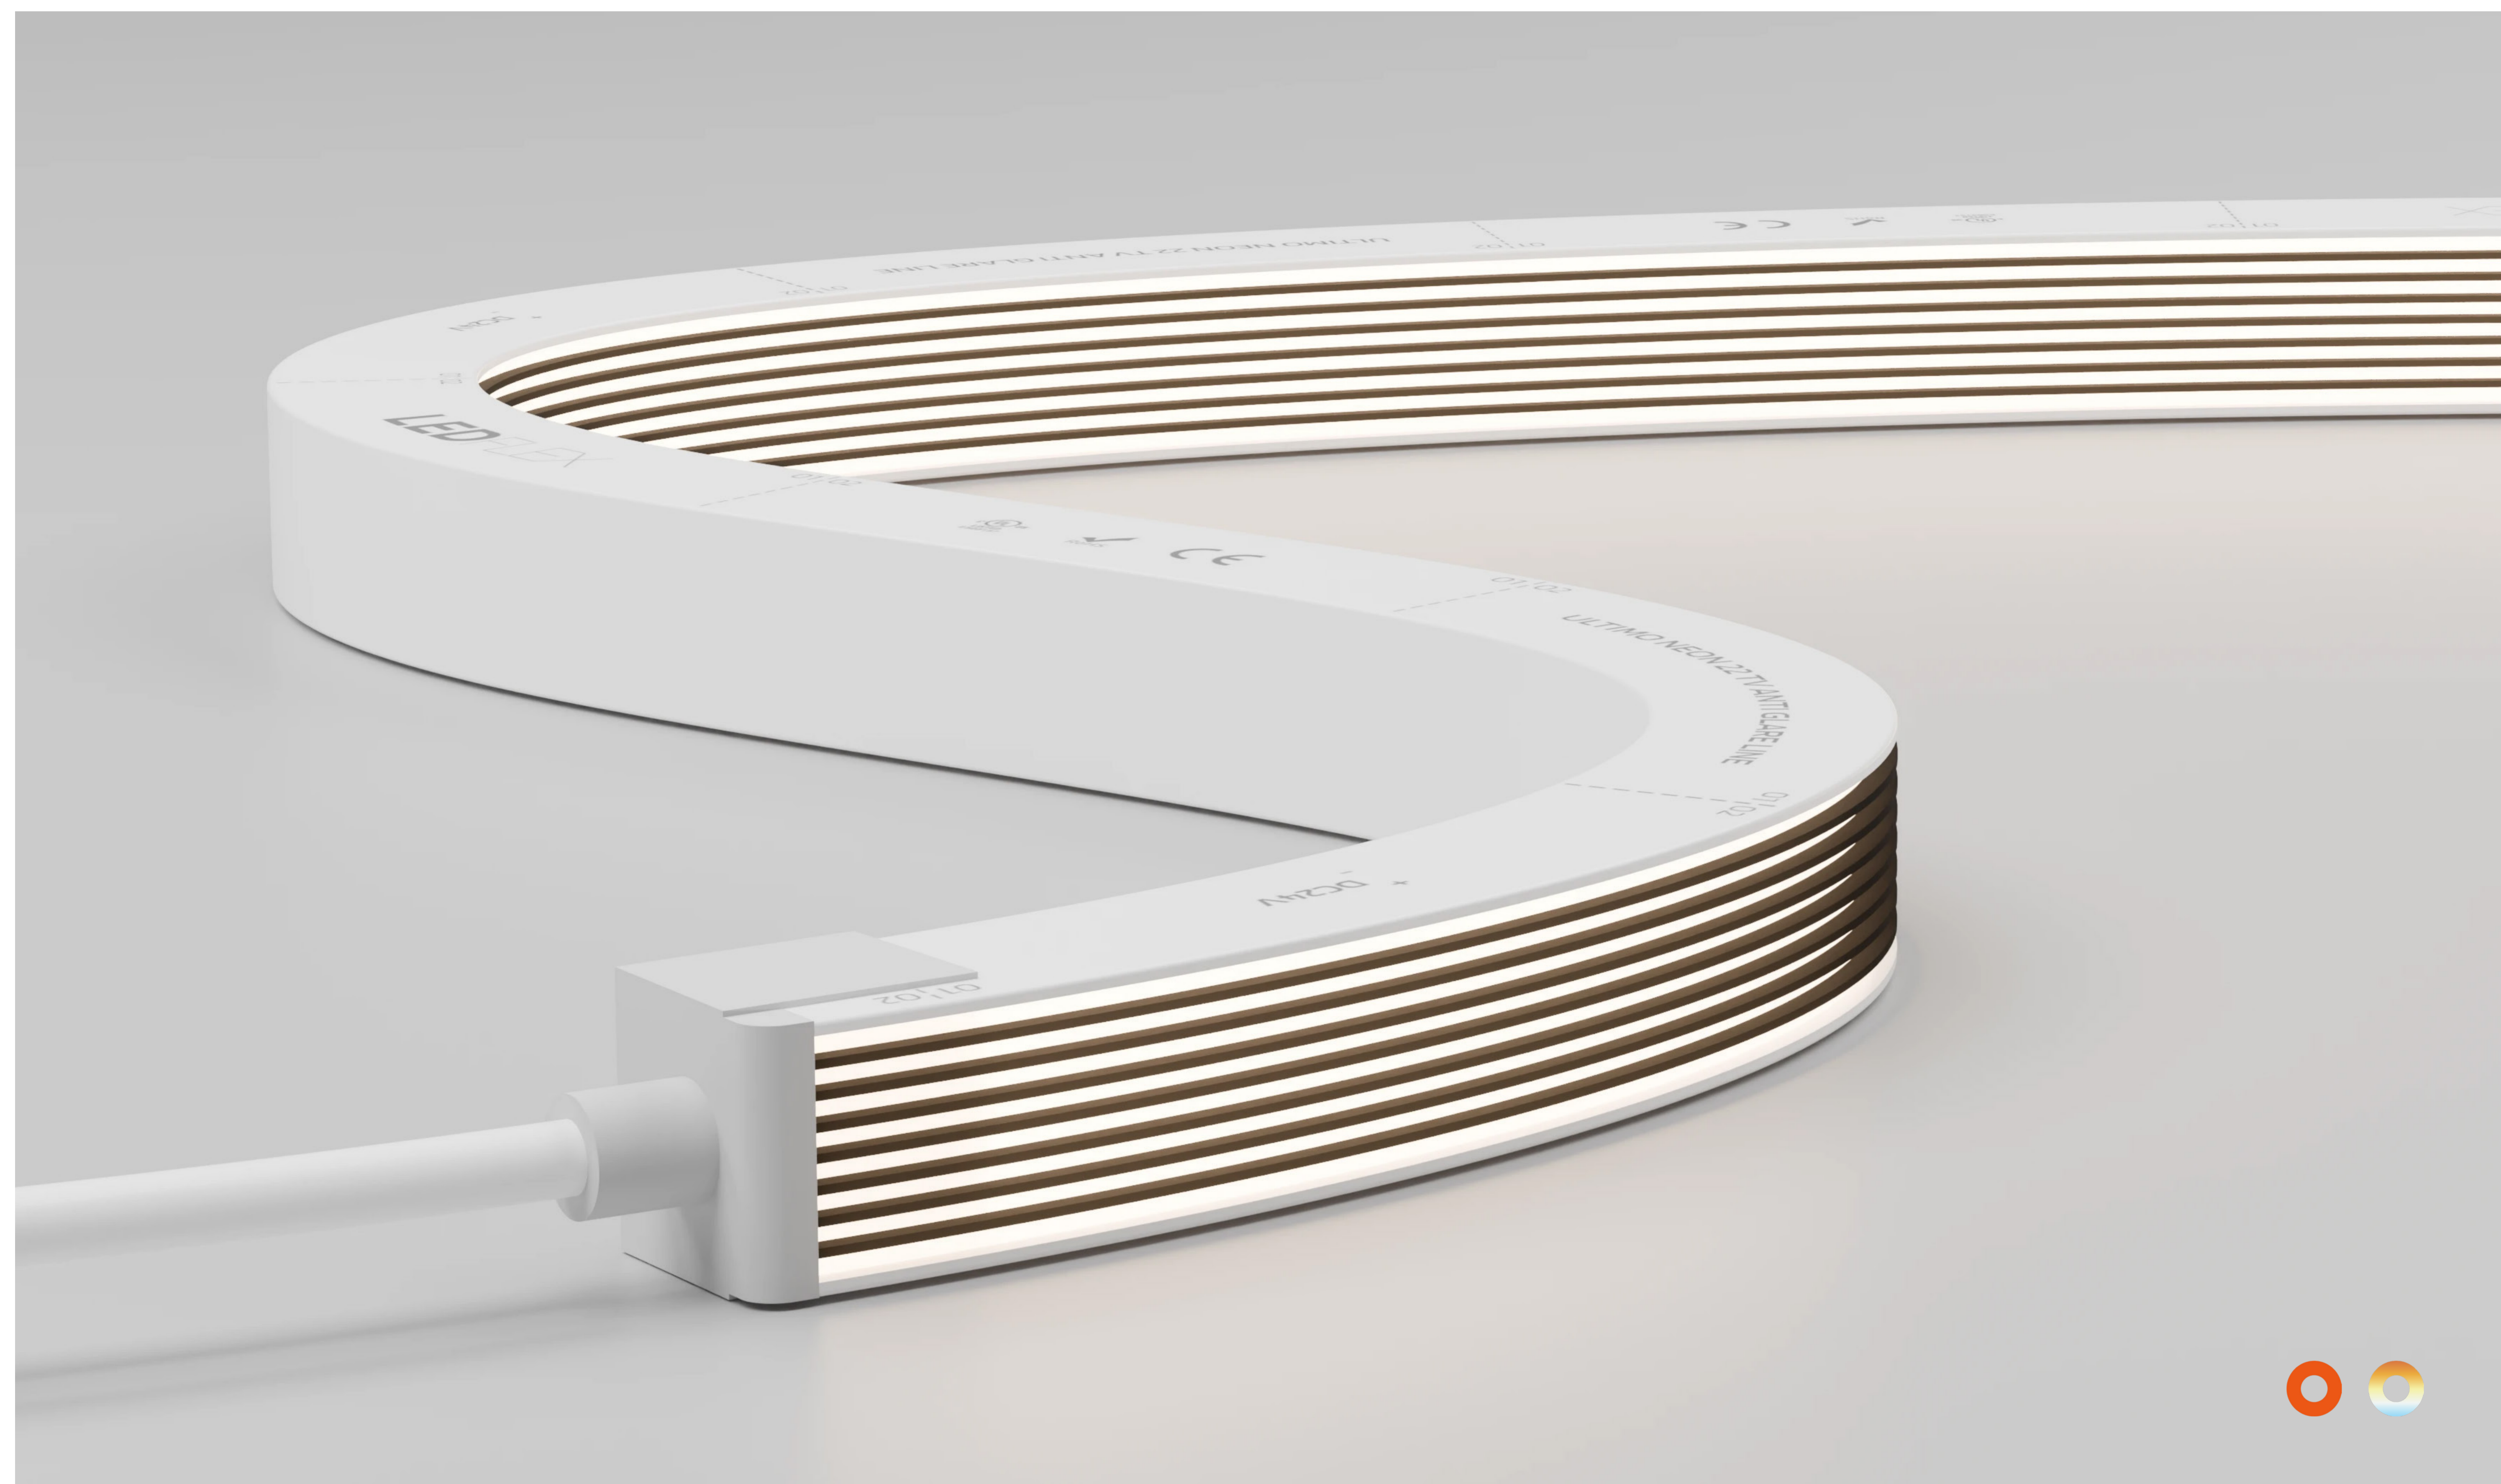

Ultimo Neon 22 Anti-Glare Line TV

Electrical Output & Data

Power Consumption	12 | 15 W/m / 3.66 | 4.57 W/ft	Beam Angle	55×110°
Cutting Intervals	50mm | 1.97in	Bend Radius	150mm | 5.91in
Voltage	24V DC	Max Length	13000mm | 511.81in
Ambient Temperature	-25°C to 55°C | -13°F to 131°F	CRI	90