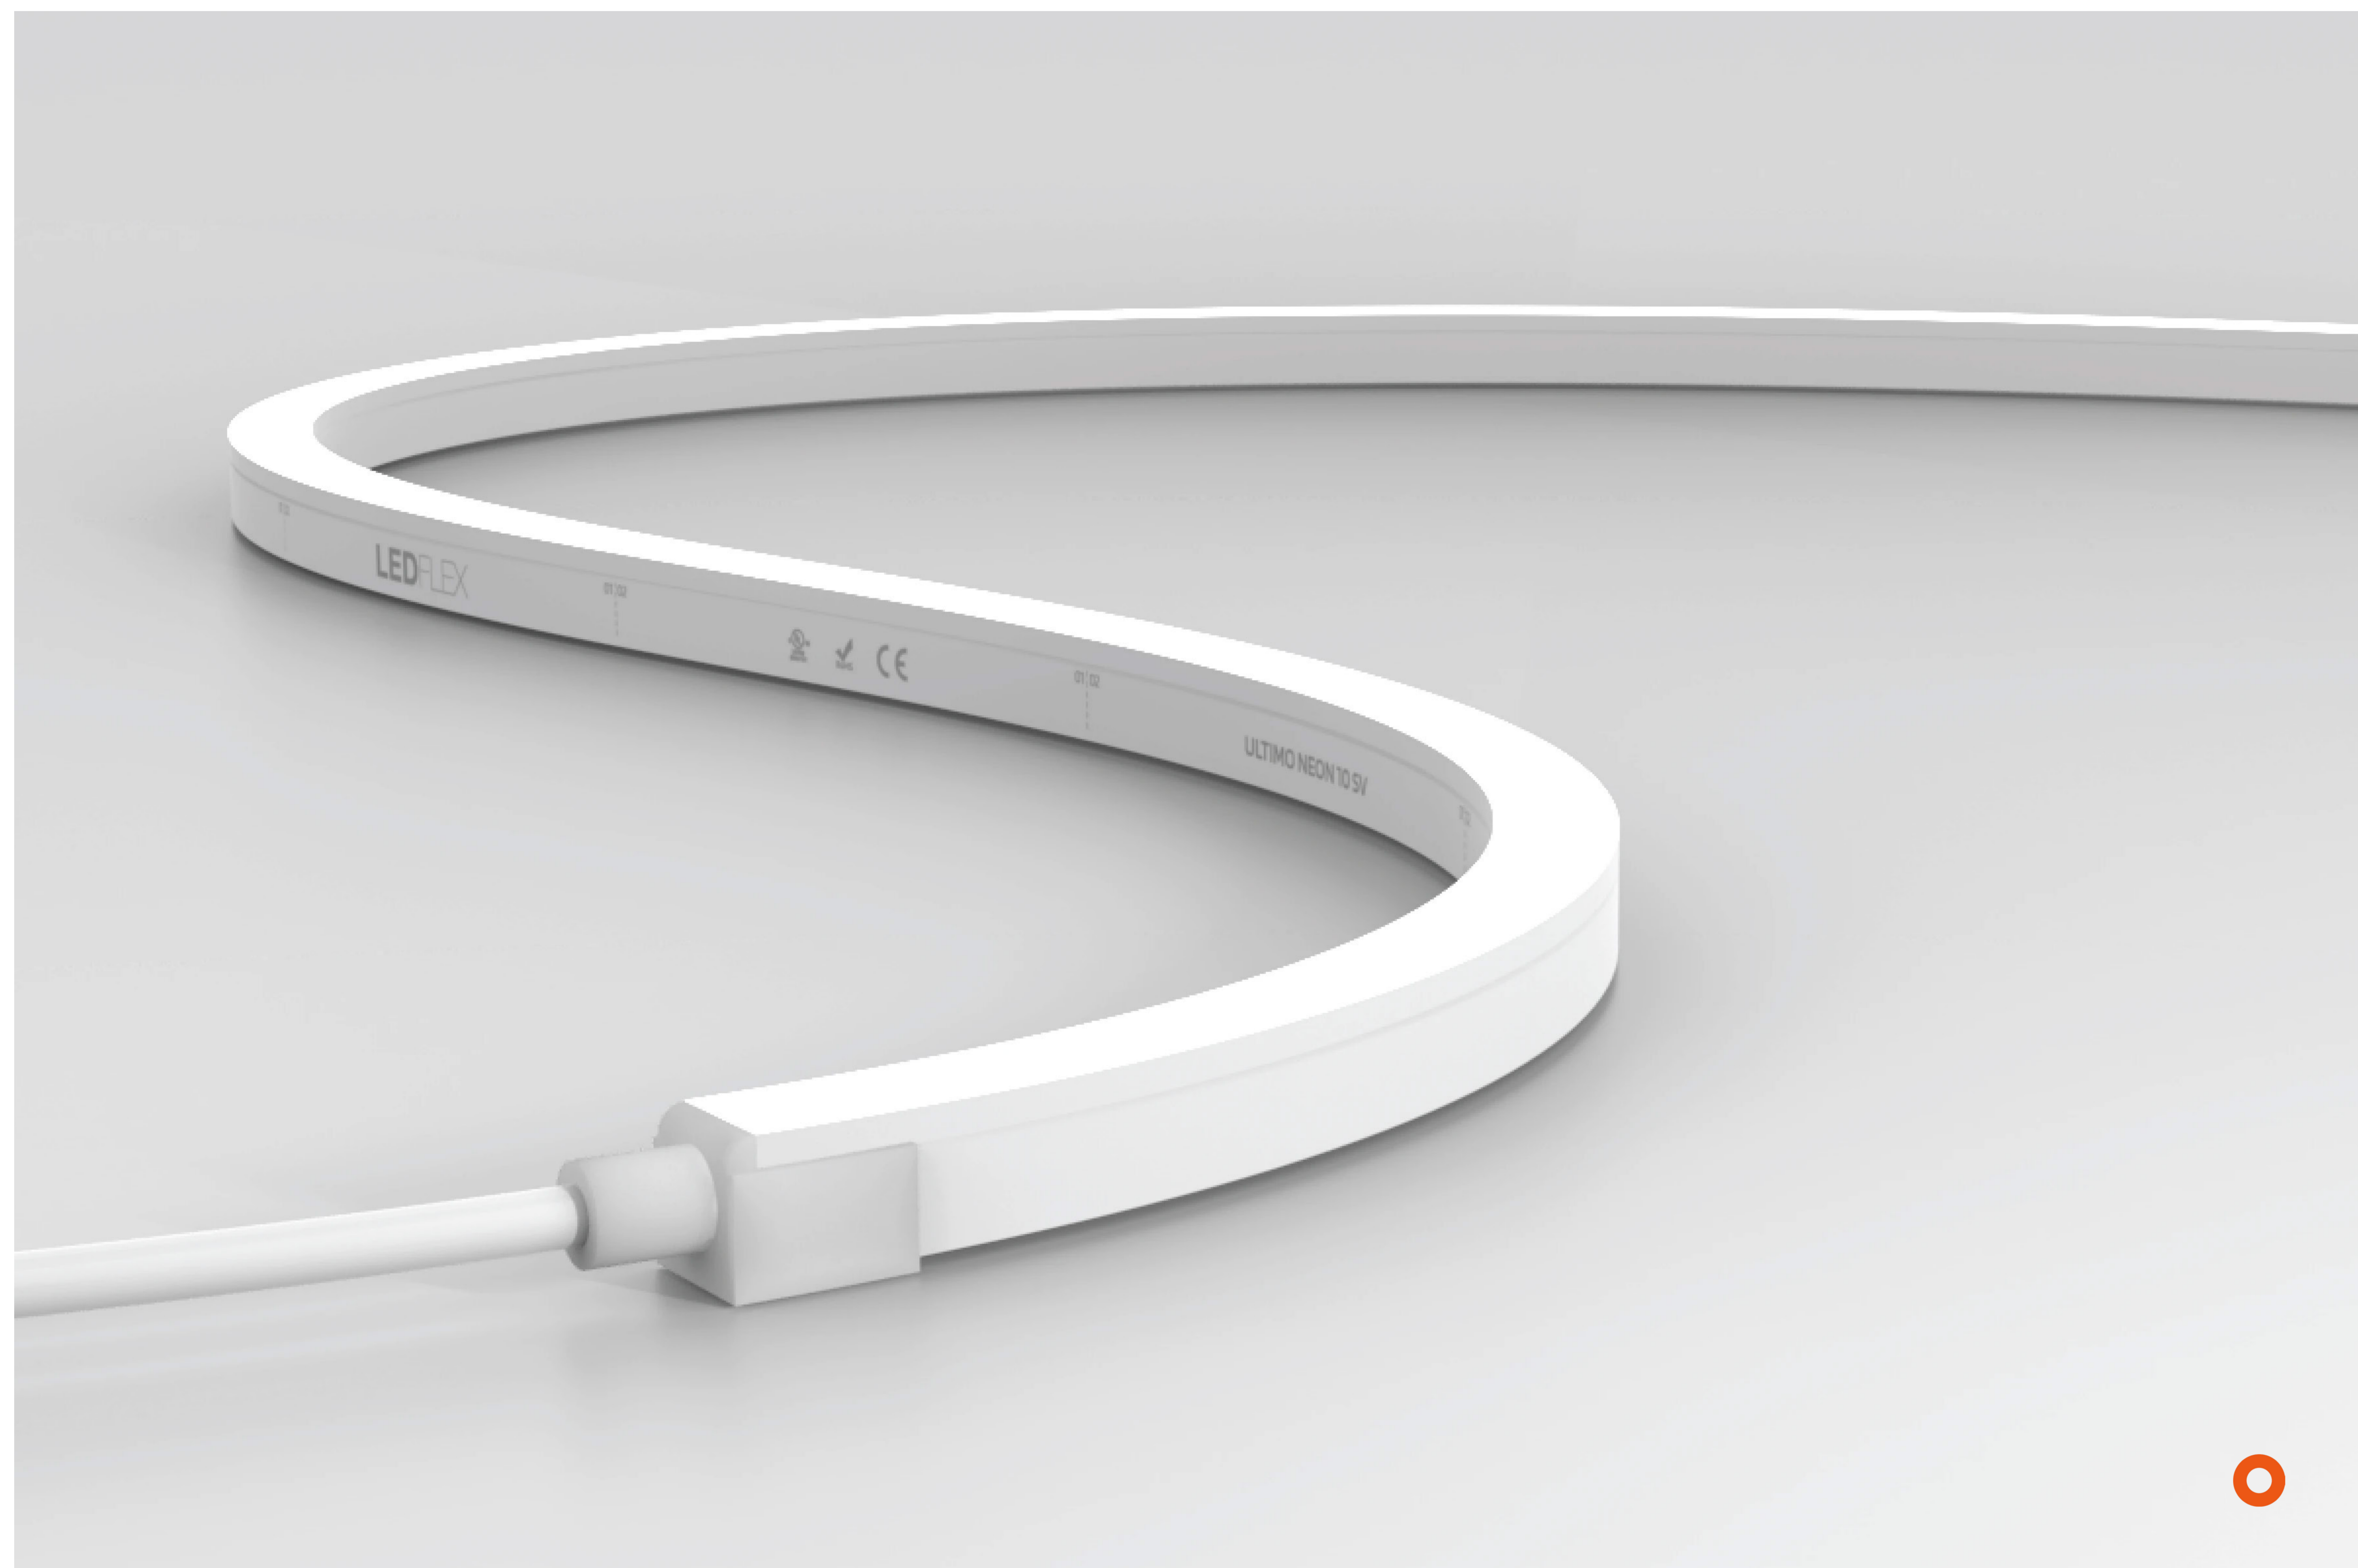

Ultimo Neon 10 SV

Electrical Output & Data

Power Consumption	3 | 4.5 | 6 | 9 W/m / 0.11 | 0.17 | 0.23 | 0.35 W/ft	Beam Angle	120°
Cutting Intervals	83.34mm | 3.28in	Bend Radius	50mm | 1.96in
Voltage	24 | 25V DC	Max Length	20000mm | 787.40in
Ambient Temperature	40°C to 55°C | 40°F to 131°F	CRI	80 | 90