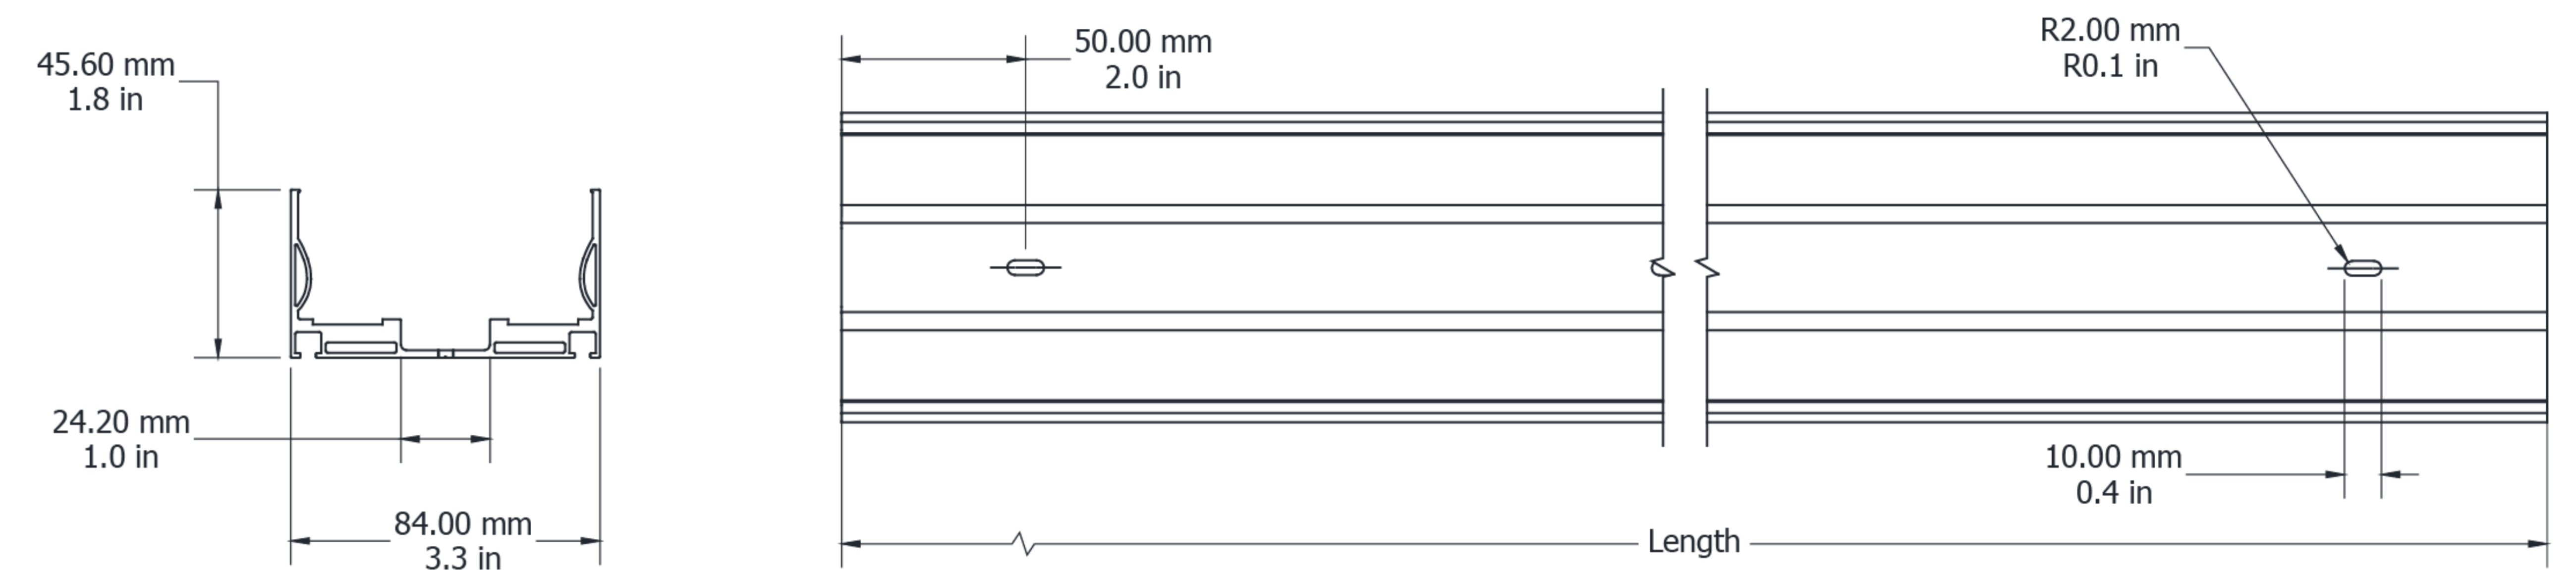

Technical Drawing

UN80TVFGP84461010 / UN80TVFGP84462010

Ultimo Neon 80 TV Flexible Grip Profile

Electrical Output & Data

Dimensions	84mm x 45.6mm 0.61in x 1.79in
Length	1010 2010mm / 39.7 79in
Material Colour	Grey
Material	Aluminium