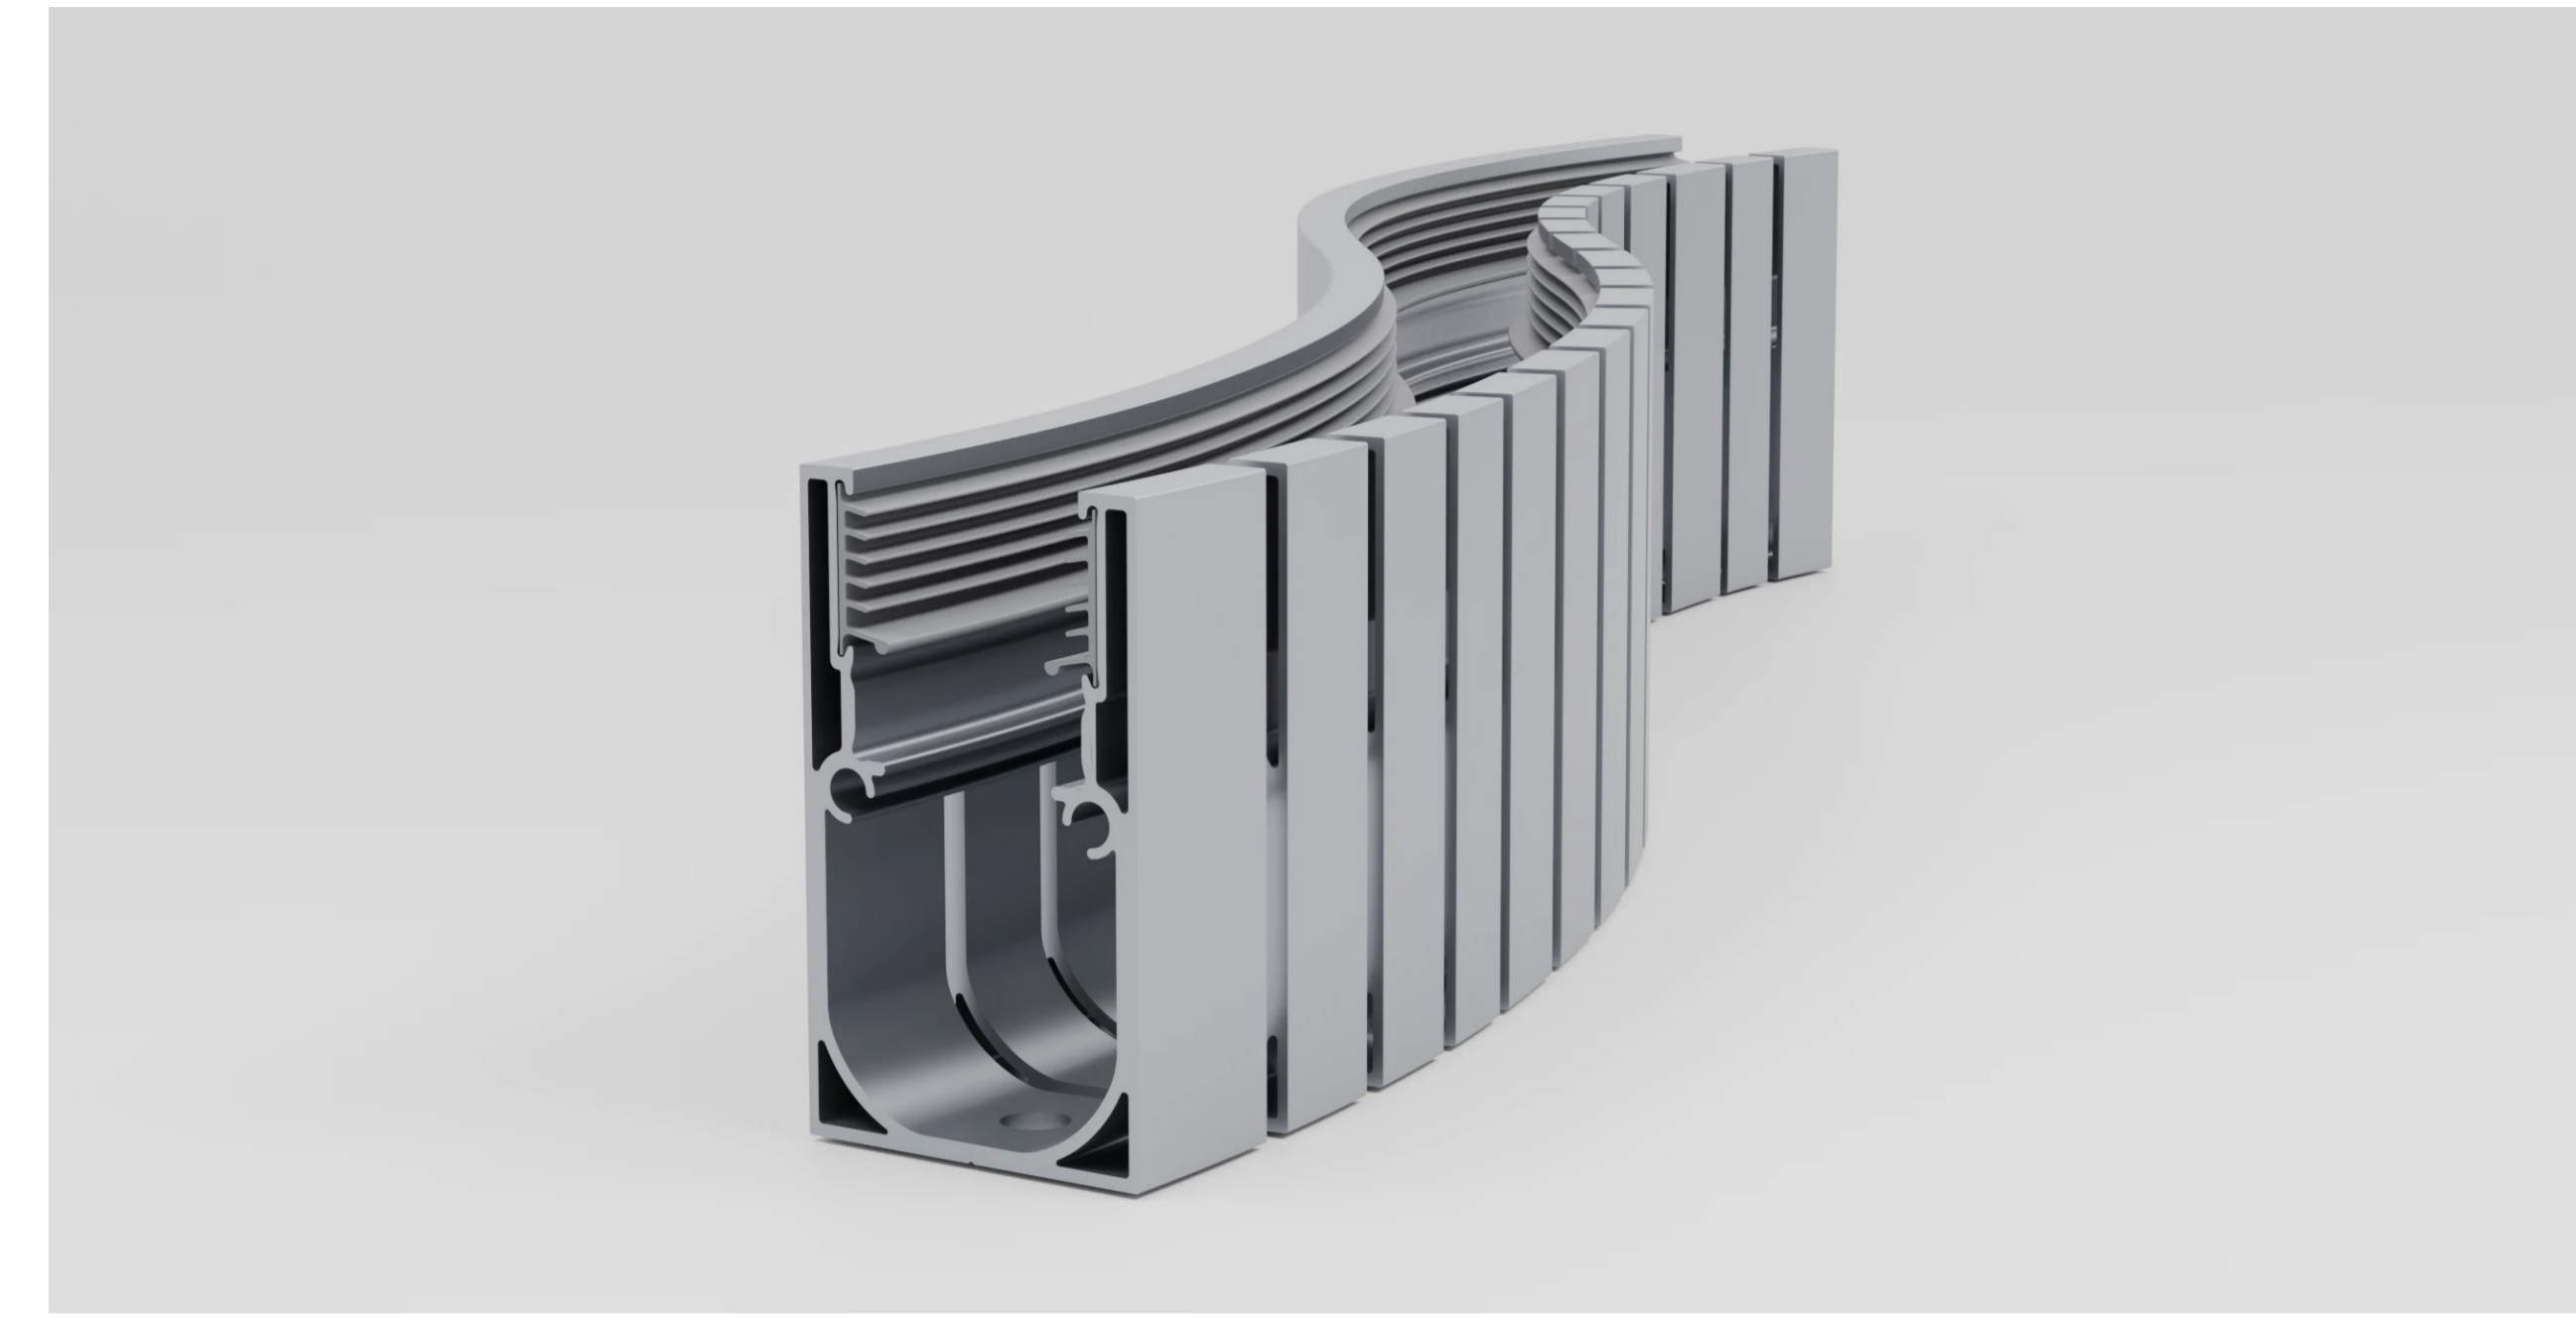

UN16WFGP24401000

Ultimo Neon 16 Wireway Flexible Grip Profile