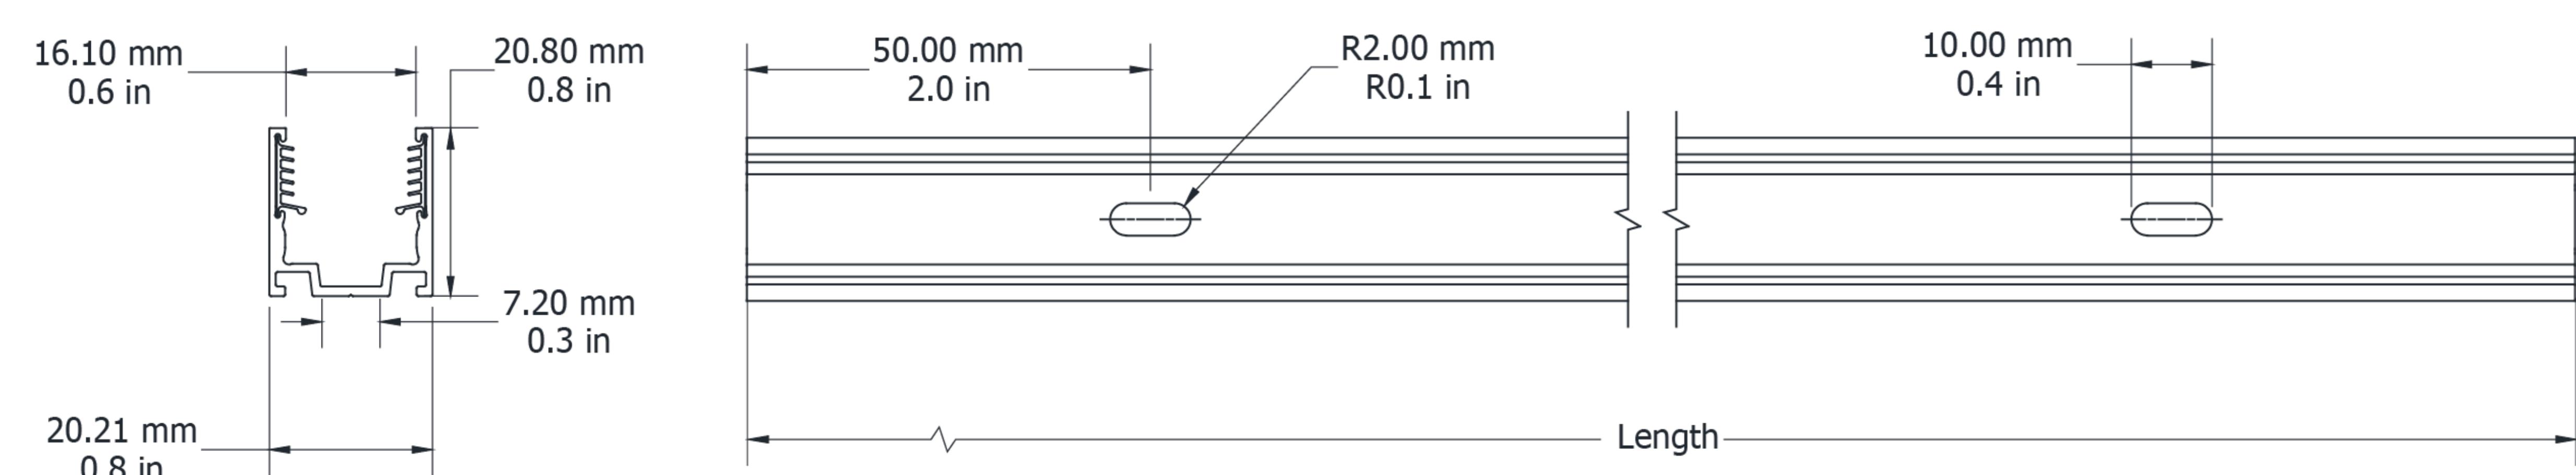

UN16RGP3021500 / UN16RGP30211000 / UN16RGP30212000
Ultimo Neon 16 Recessed Grip Profile

Electrical Output & Data

Dimensions	30mm x 21mm / 1.18in x 0.82in
Length	500 | 1000 | 2000mm / 19.6 | 39.3 | 78.7in
Material Colour	Grey
Material	Aluminium and Silicone

Technical Drawing

UN16FGP2021500 / UN16FGP20211000
Ultimo Neon 16 Flexible Grip Profile

Electrical Output & Data

Dimensions	20mm x 21mm | 0.78in x 0.82in
Length	500 | 1000mm / 19.6 | 39.3in
Material Colour	Grey
Material	Aluminium and Silicone

Technical Drawing

UN16SGP2021500 / UN16SGP20211000 / UN16SGP20212000
Ultimo Neon 16 Surface Grip Profile

Electrical Output & Data

Dimensions	20mm x 21mm | 0.78in x 0.82in
Length	500 | 1000 | 2000mm / 19.6 | 39.3 | 78.7in
Material Colour	Grey
Material	Aluminium and Silicone

Technical Drawing

UN16SDP1918500 / UN16SDP1918100 / UN16SDP19182000
Ultimo Neon 16 Standard Profile

Electrical Output & Data

Dimensions	19mm x 18mm | 0.74in x 0.70in
Length	500 | 1000 | 2000mm / 19.6 | 39.3 | 78.7in
Material Colour	Grey
Material	Aluminium

Technical Drawing