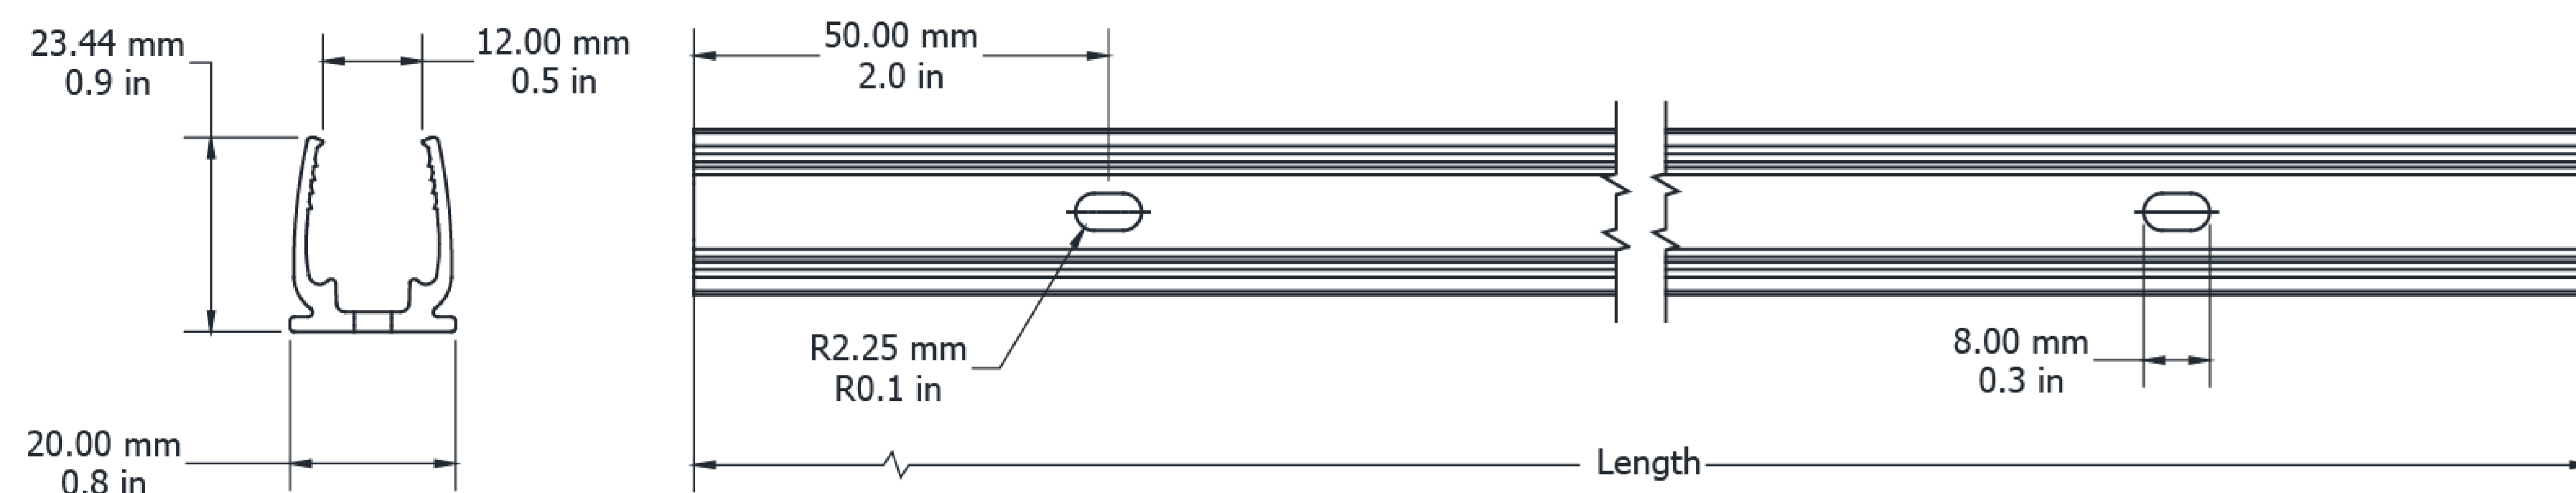

AN16SDP2024500 / AN16SDP20241000 / AN16SDP20242000

Aqua Neon 16 Standard Profile

Electrical Output & Data

Dimensions	20mm x 23.5mm / 0.78in x 0.92in
Length	500 | 1000 | 2000mm / 19.6 | 39.3 | 78.74in
Material Colour	Clear
Material	Plastic

Technical Drawing

UNMFGP1625500 / UNMFGP16251000

Ultimo Neon Maxi Flexible Grip Profile

Electrical Output & Data

Dimensions	15.91mm x 24.8mm / 0.62in x 0.97in
Length	500 | 1000 | 2000mm / 19.6 | 39.3 | 78.7in
Material Colour	Grey
Material	Aluminium and Silicone

Technical Drawing

UNMSDP1422500 / UNMSDP14221000 / UNMSDP14222000

Ultimo Neon Maxi Standard Profile

Electrical Output & Data

Dimensions	13.8mm x 22mm | 0.54in x 0.86in
Length	500 | 1000 | 2000mm / 19.6 | 39.3 | 78.74in
Material Colour	Grey
Material	Aluminium

Technical Drawing

UNMSGP1625500 / UNMSGP16251000 / UNMSGP16252000

Ultimo Neon Maxi Surface Grip Profile

Electrical Output & Data

Dimensions	16mm x 25mm | 0.62in x 0.98in
Length	500 | 1000 | 2000mm / 19.6 | 39.3 | 78.74in
Material Colour	Grey
Material	Aluminium

Technical Drawing