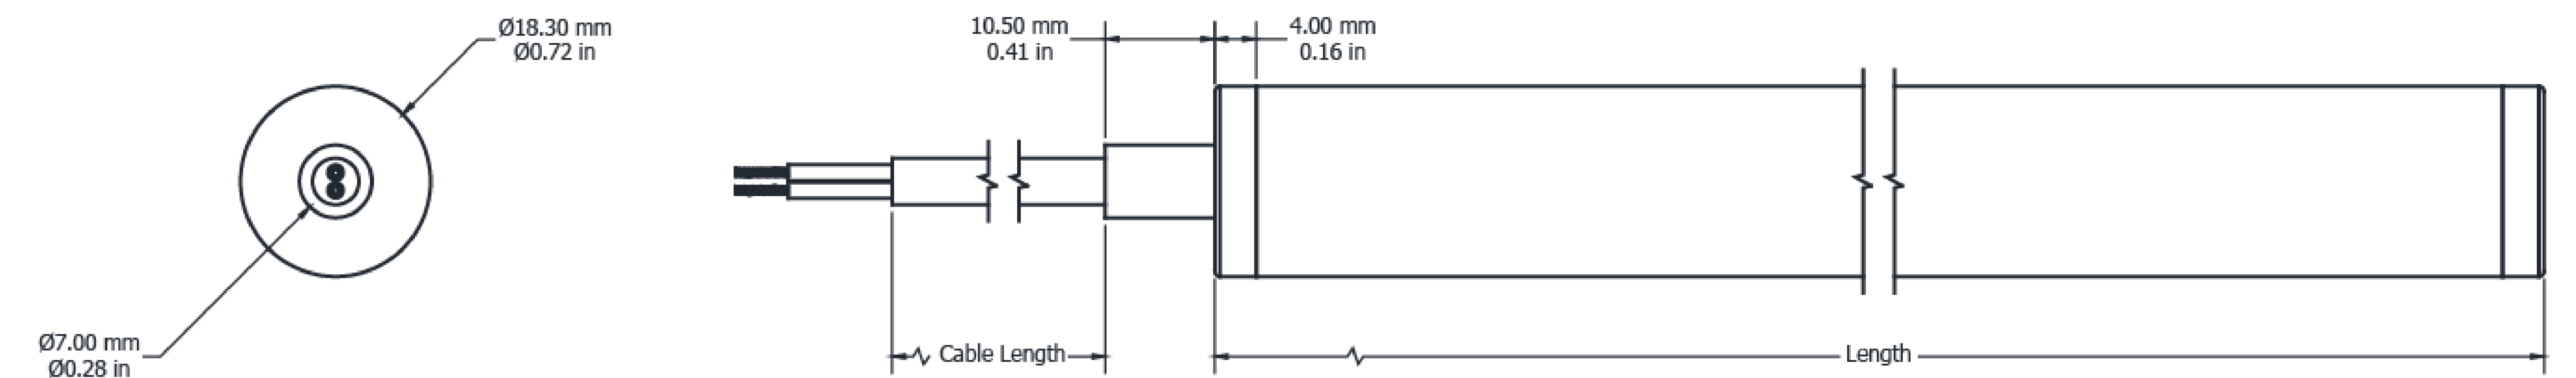

Technical Specifications

Product Range	CRI Value	Colour Temperature	Power Consumption	Lumen Output	Product Code
Ultimo Neon Radius 18 3D	CRI 90	2700K ●●	15W/m 4.57W/ft	929lm/m 283.15lm/ft	UNR183DC2715
Ultimo Neon Radius 18 3D	CRI 90	3000K ●●	15W/m 4.57W/ft	836lm/m 254.8lm/ft	UNR183DC3015
Ultimo Neon Radius 18 3D	CRI 90	4000K ●●	15W/m 4.57W/ft	800lm/m 243.83lm/ft	UNR183DC4015