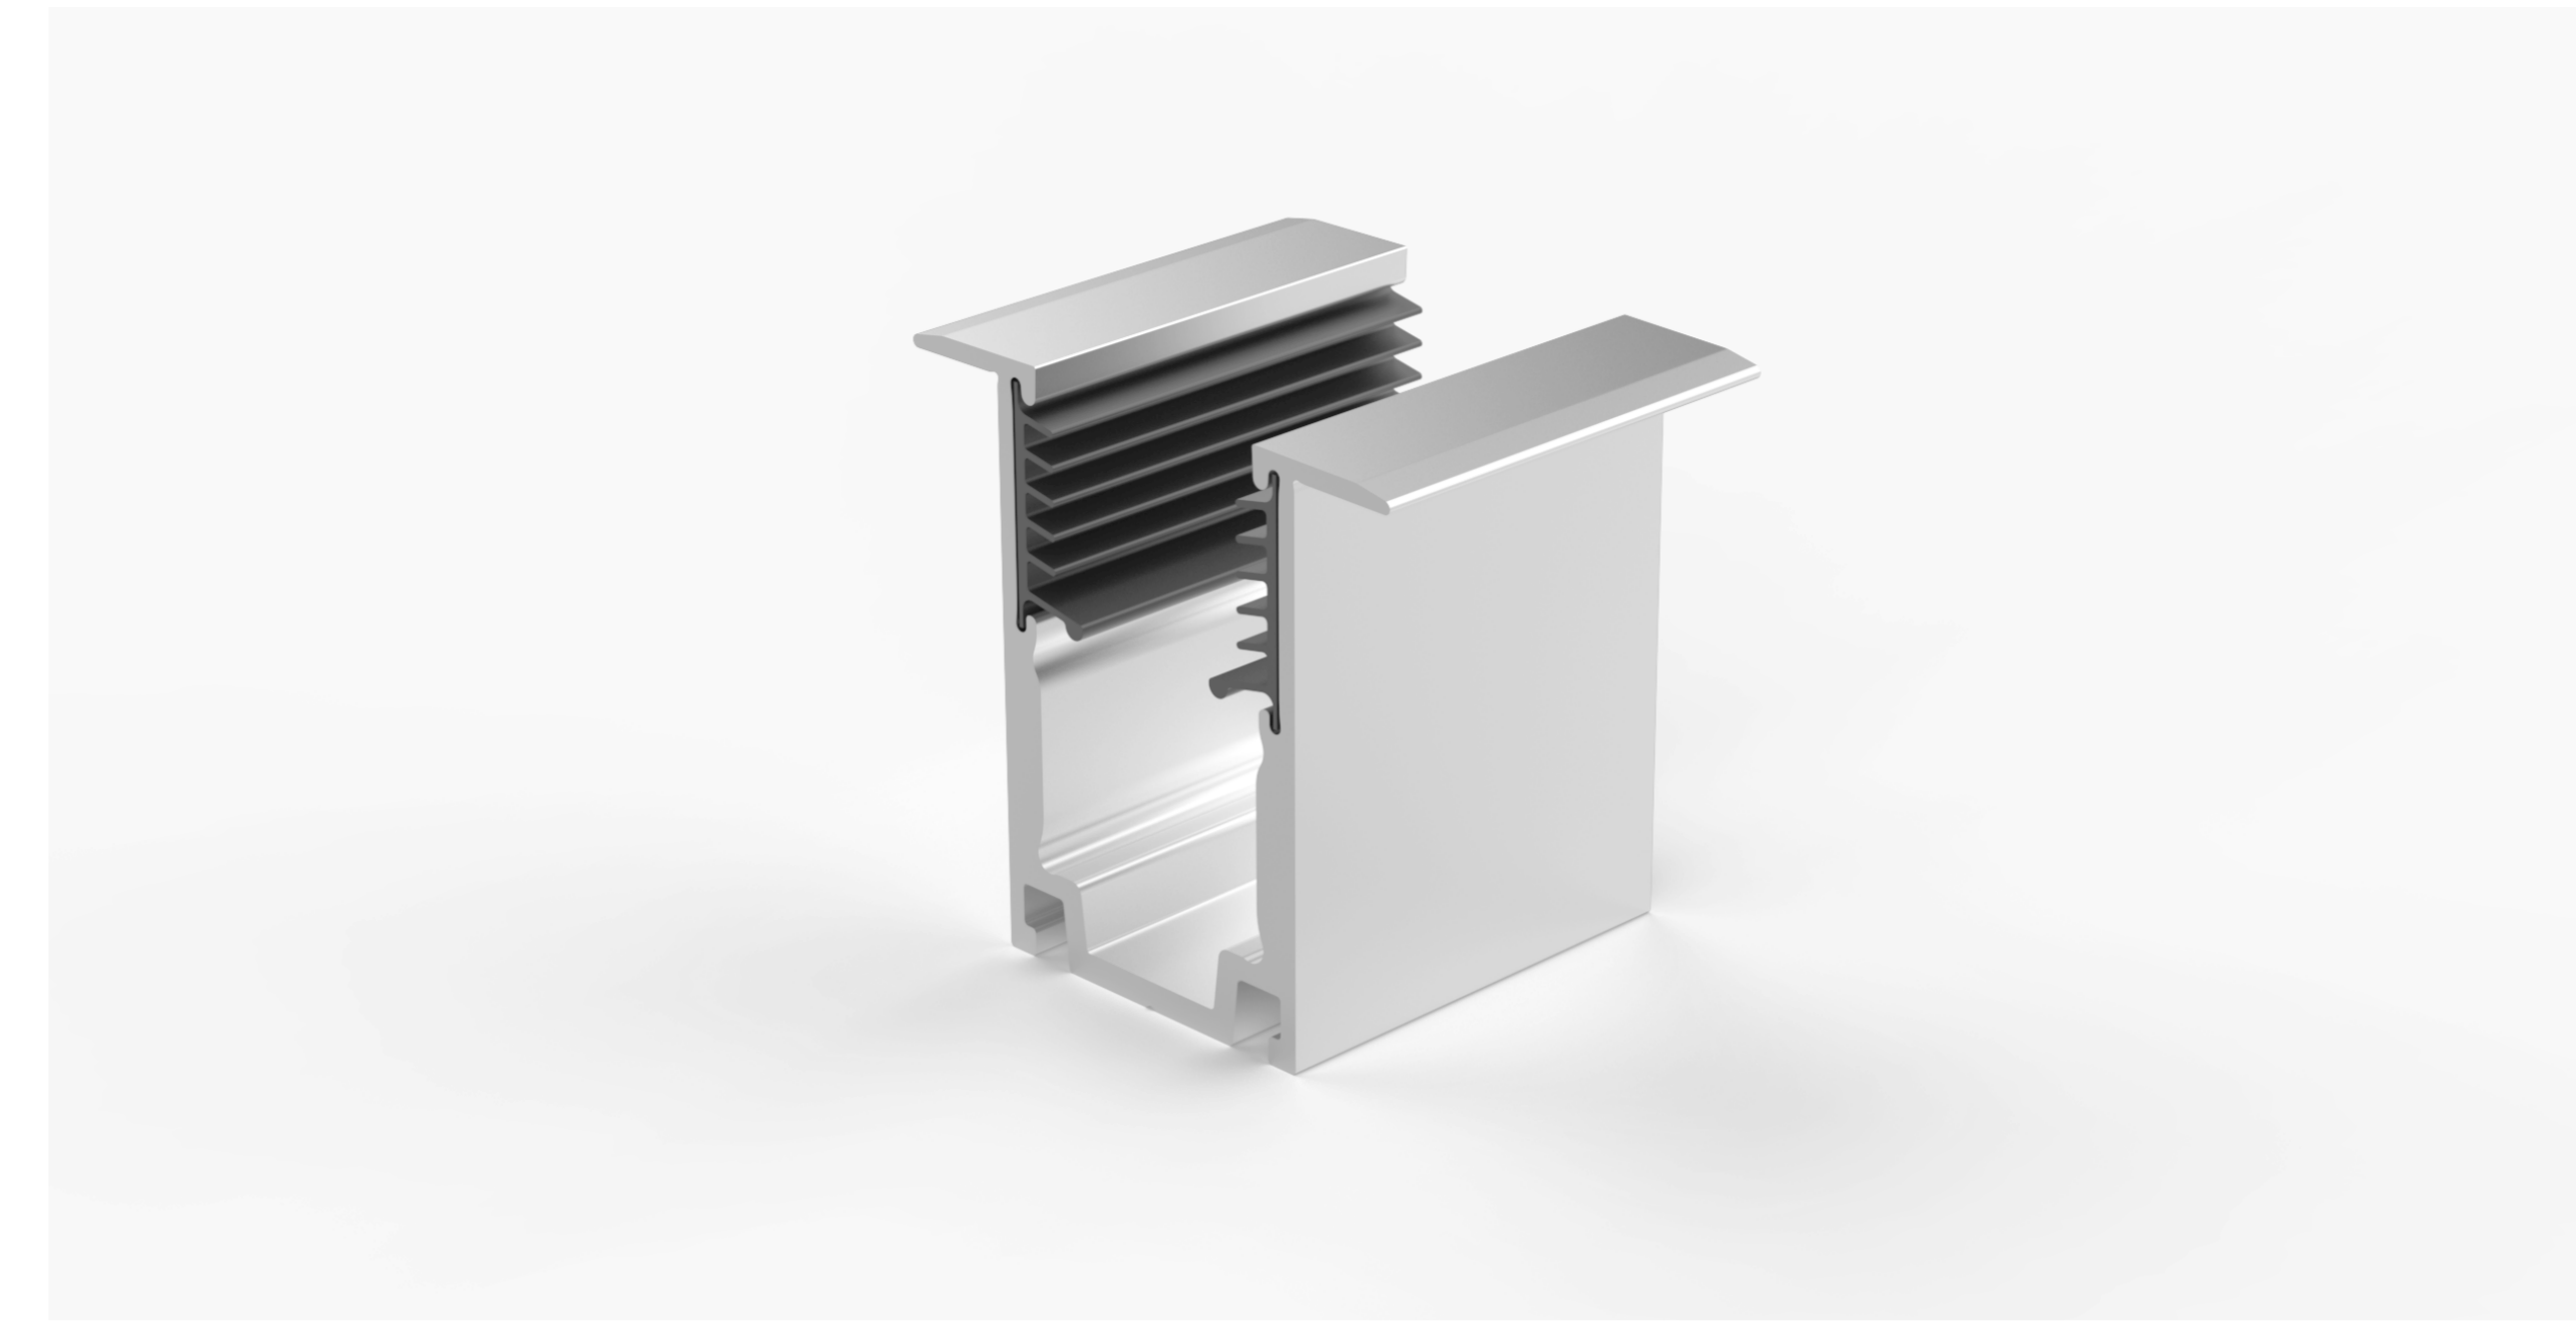

UNMRGC2625

Ultimo Neon Maxi Recessed Grip Clip

Electrical Output & Data

Dimensions	25.5mm x 25mm | 1.0in x 0.98in
Length	20mm / 0.78in
Material Colour	Grey
Material	Aluminium and Silicone

Technical Drawing