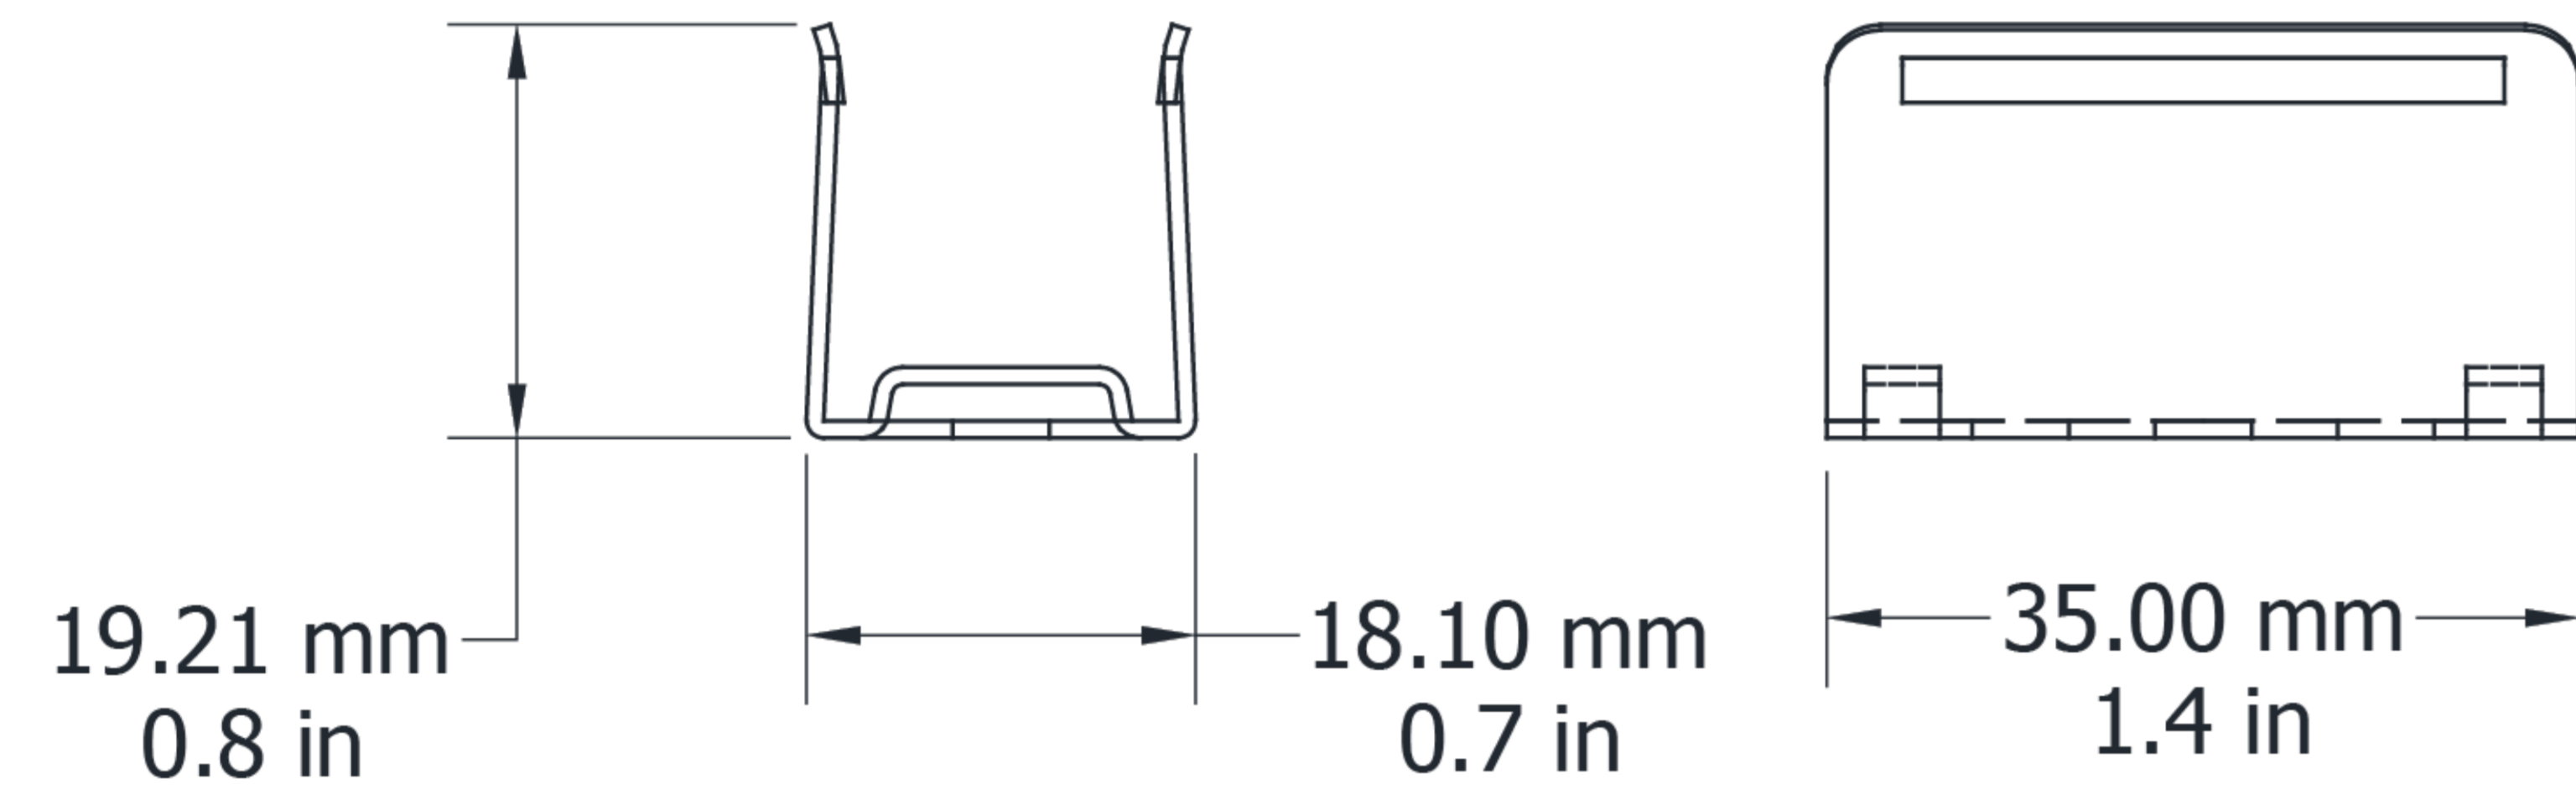

AN16SSC1920

Aqua Neon 16 Stainless Steel Clip

Electrical Output & Data

Dimensions	19mm x 19mm | 0.74in x 0.74in
Length	35mm / 1.37in
Material Colour	Grey
Material	Stainless Steel

Technical Drawing

UN10SC1214

Ultimo Neon 10 Standard Clip 1214 35mm

Electrical Output & Data

Dimensions	12mm x 13.5mm | 0.47in x 0.53in
Length	35mm / 1.37in
Material Colour	Grey
Material	Aluminium

Technical Drawing

UN10SGC1414

Ultimo Neon 10 Surface Grip Clip

Electrical Output & Data

Dimensions	14mm x 14mm | 0.55in x 0.55in
Length	20mm / 0.78in
Material Colour	Grey
Material	Aluminium and Silicone

Technical Drawing

UN10RGC2214

Ultimo Neon 10 Recessed Grip Clip

Electrical Output & Data

Dimensions	22mm x 14mm | 0.86in x 0.55in
Length	20mm / 0.78in
Material Colour	Grey
Material	Aluminium and Silicone

Technical Drawing