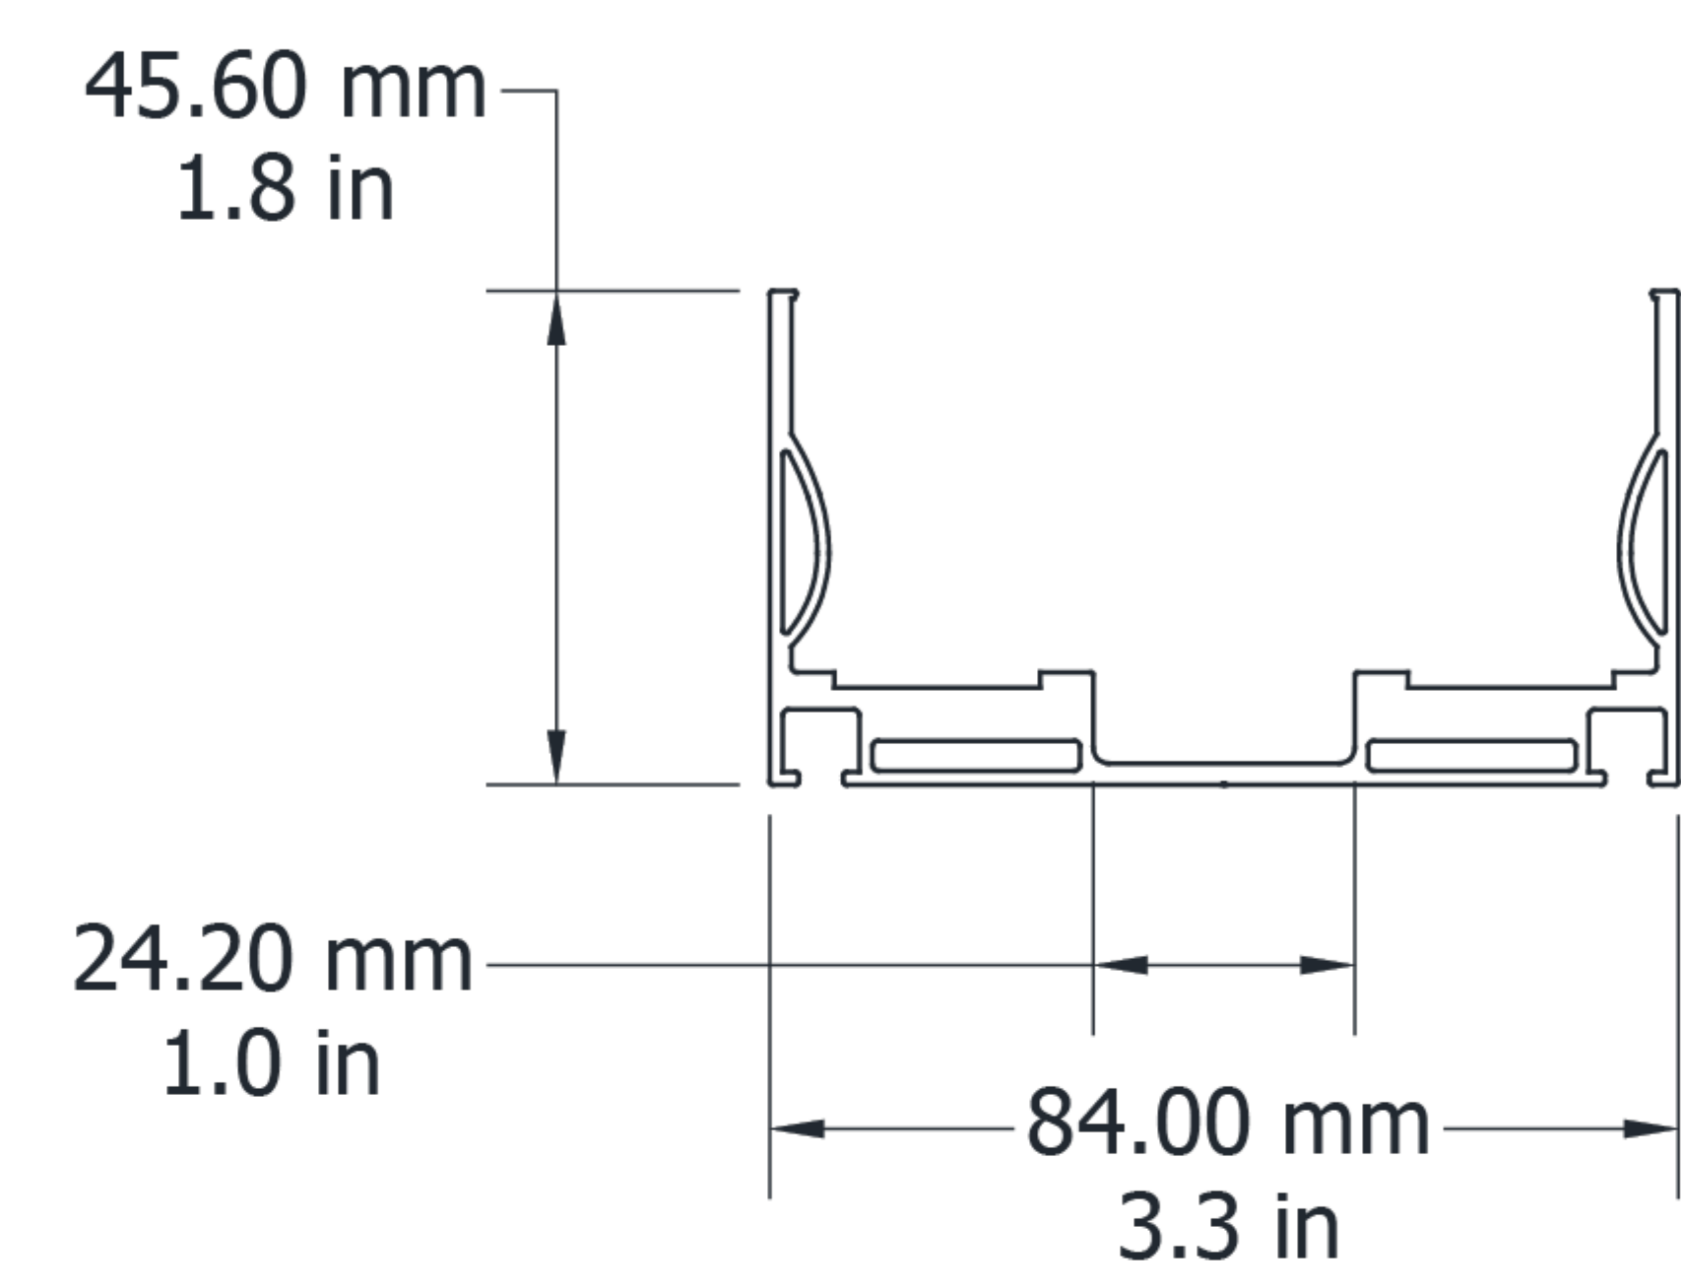

Electrical Output & Data

Dimensions	84mm x 45.6mm 3.30in x 1.79in
Length	50mm / 0.78in
Material Colour	Grey
Material	Aluminium

Technical Drawing

ON233DSC2725

Optico Neon 23 3D Aluminium Mounting Clip

Electrical Output & Data