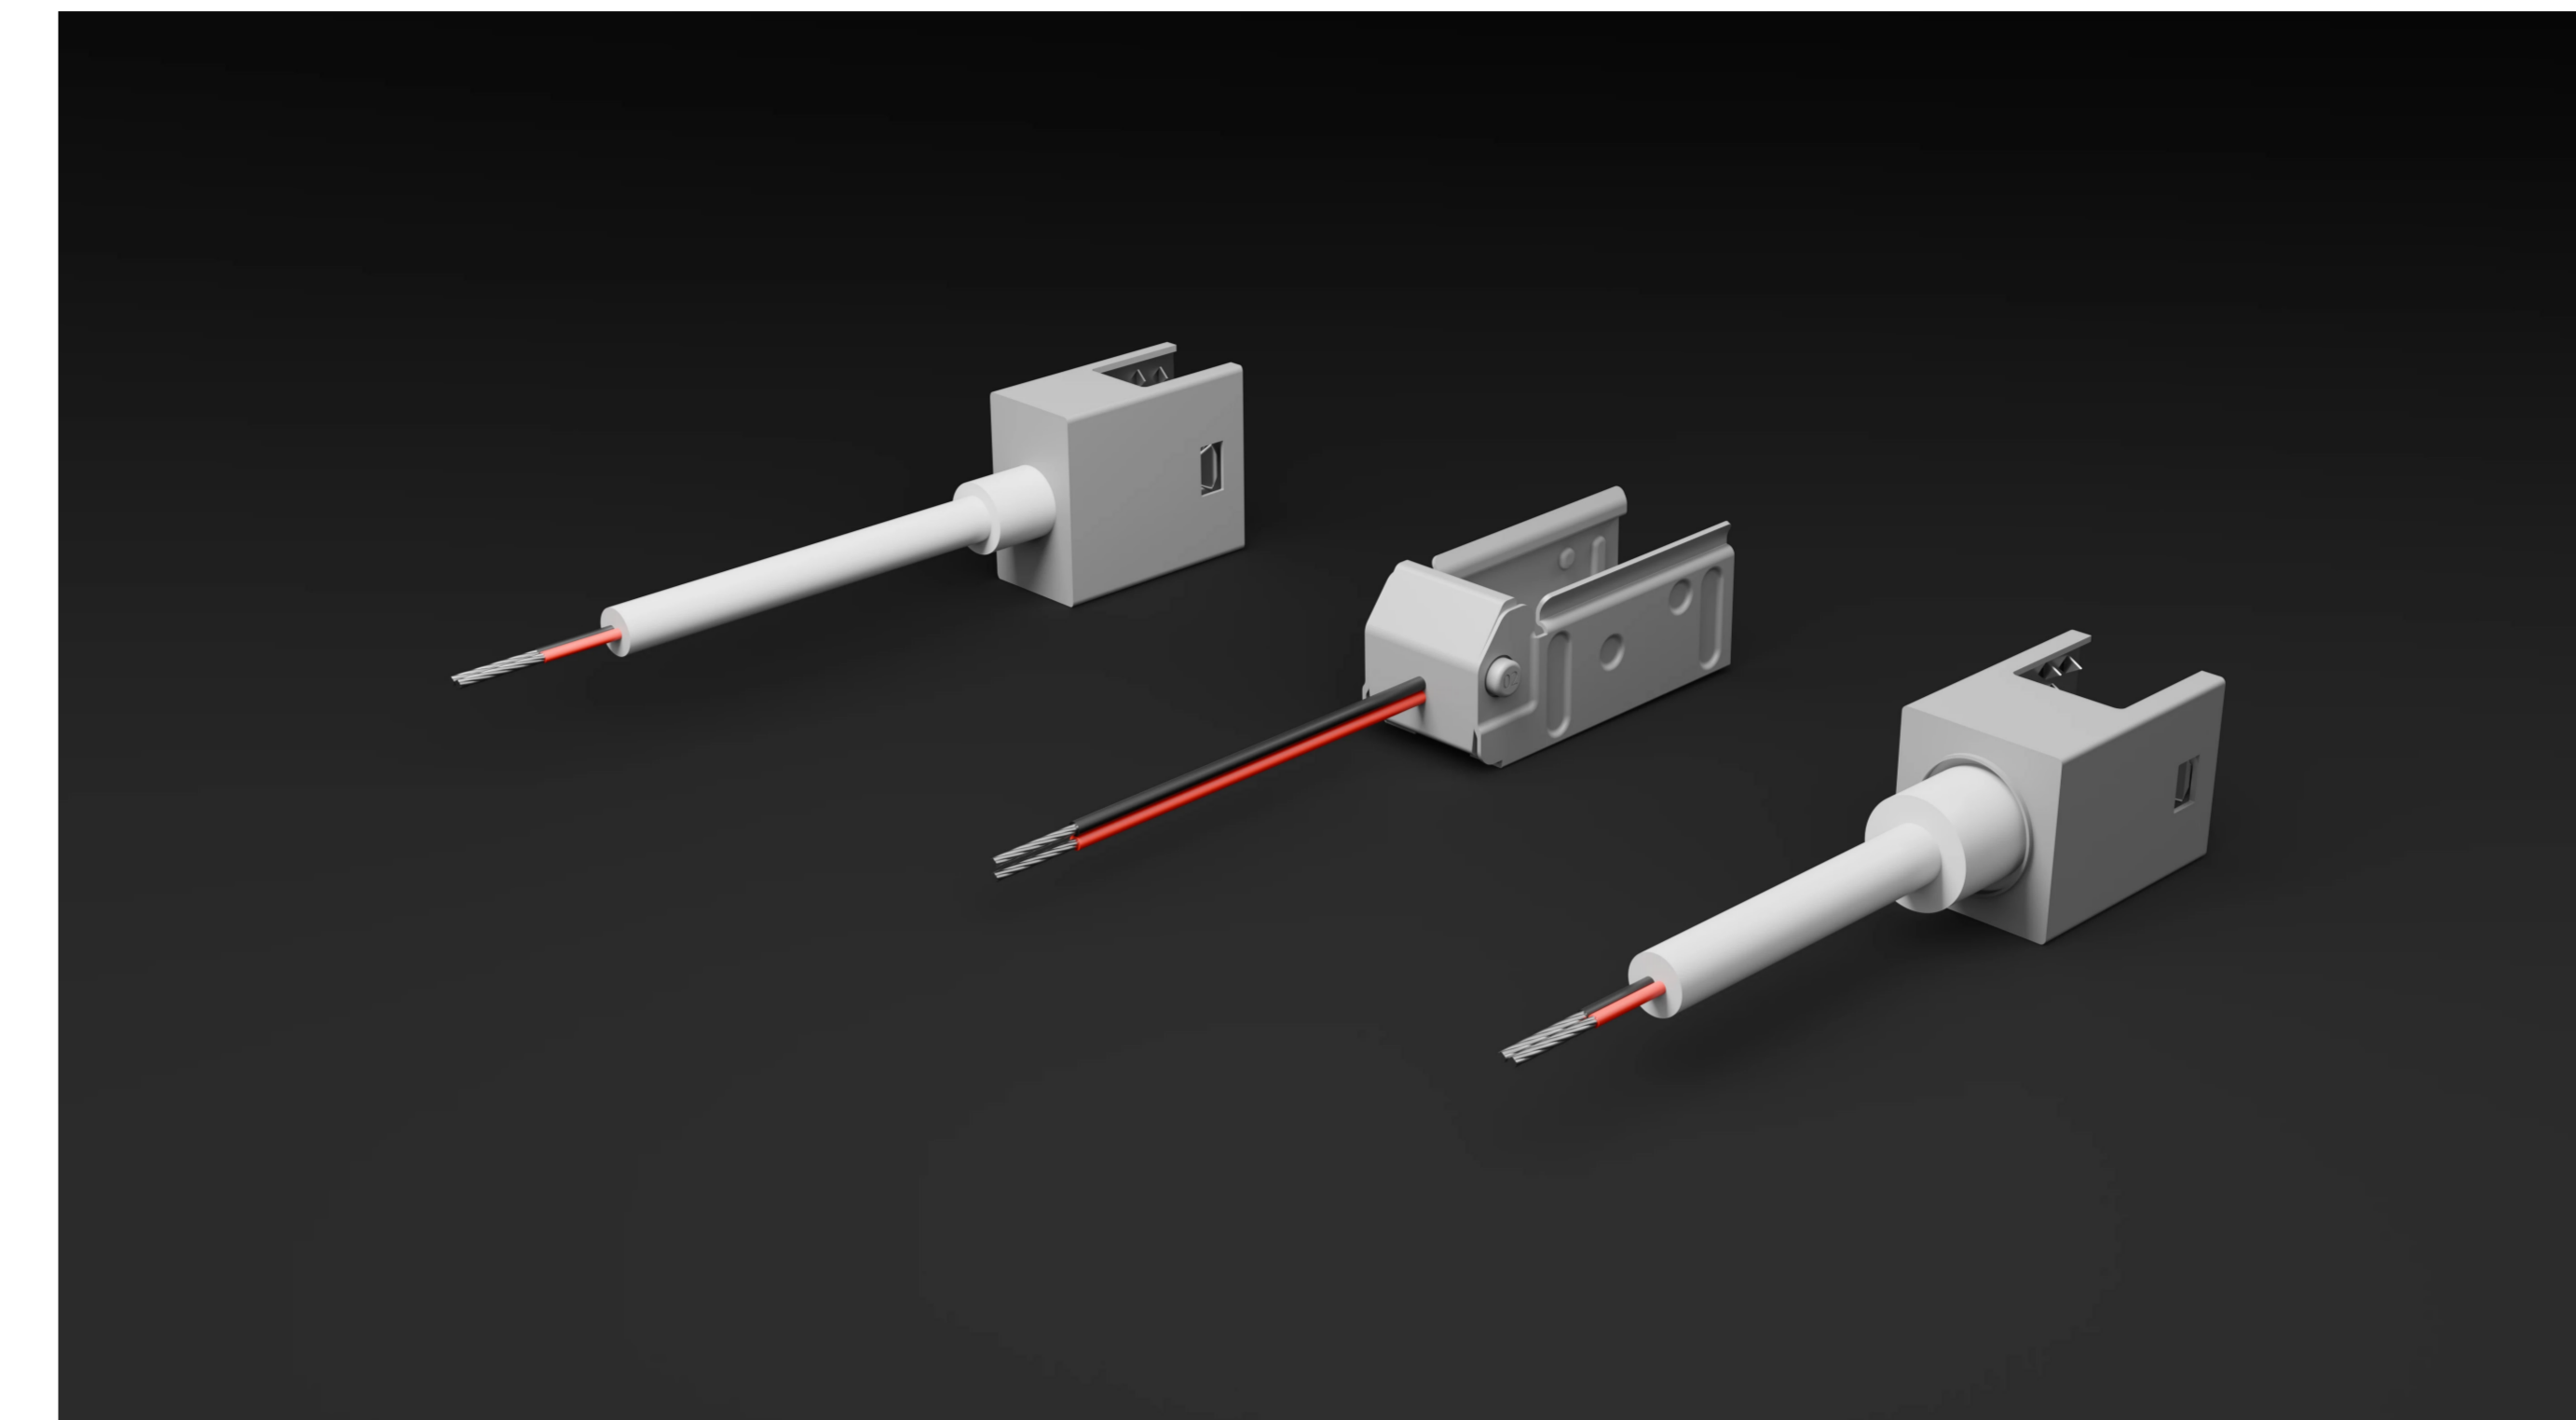

Rigid Grazer

The Rigid Grazer range offers tailored solutions for seamless wall grazing applications

Rigid Optico

The Rigid Optico range consists of high-power LED fixtures designed for dynamic exterior wall washing

Flexi Neon

Flexi Neon offers highly durable, flexible and diffused linear LEDs built for harsh environments. The range consists of IP68 PVC and Silicone encapsulated solutions for indoor/outdoor, underwater, high-temperature, ATEX, and grazing applications. These UV, flame, solvent, and saltwater resistant LEDs are available in various dimensions, bending options, and colour options including Single Color, Dynamic White, RGBW, and Pixel configurations.

Contents

Ultimo Neon 16
The IP68 Silicone encapsulated Ultimo Neon is designed to excel in both indoor and outdoor environments

Aqua Neon 116
The IP68 PVC encapsulated Neon for underwater use

Neon Connectors 212
Complimenting accessories for the Neon Profiles

Optico Neon 142
Dual-Bending Optico Neon for Grazing Curved Surfaces

Neon Mounting 158
Profiles, Clips and Brackets for Flexi Neon

Ultimo Neon

The IP68 Silicone encapsulated Ultimo Neon is designed to excel in both indoor and outdoor environments. Available in various dimensions and bending orientations, this range is engineered for optimal flexibility, offering exceptional versatility to accommodate a wide range of applications including facade installations, landscape lighting, and intricate interior details. Ultimo Neon is constructed to withstand extreme environmental conditions, featuring water, solvent, and UV resistance, further reinforced with IK08 protection to resist impact and ensure durability.