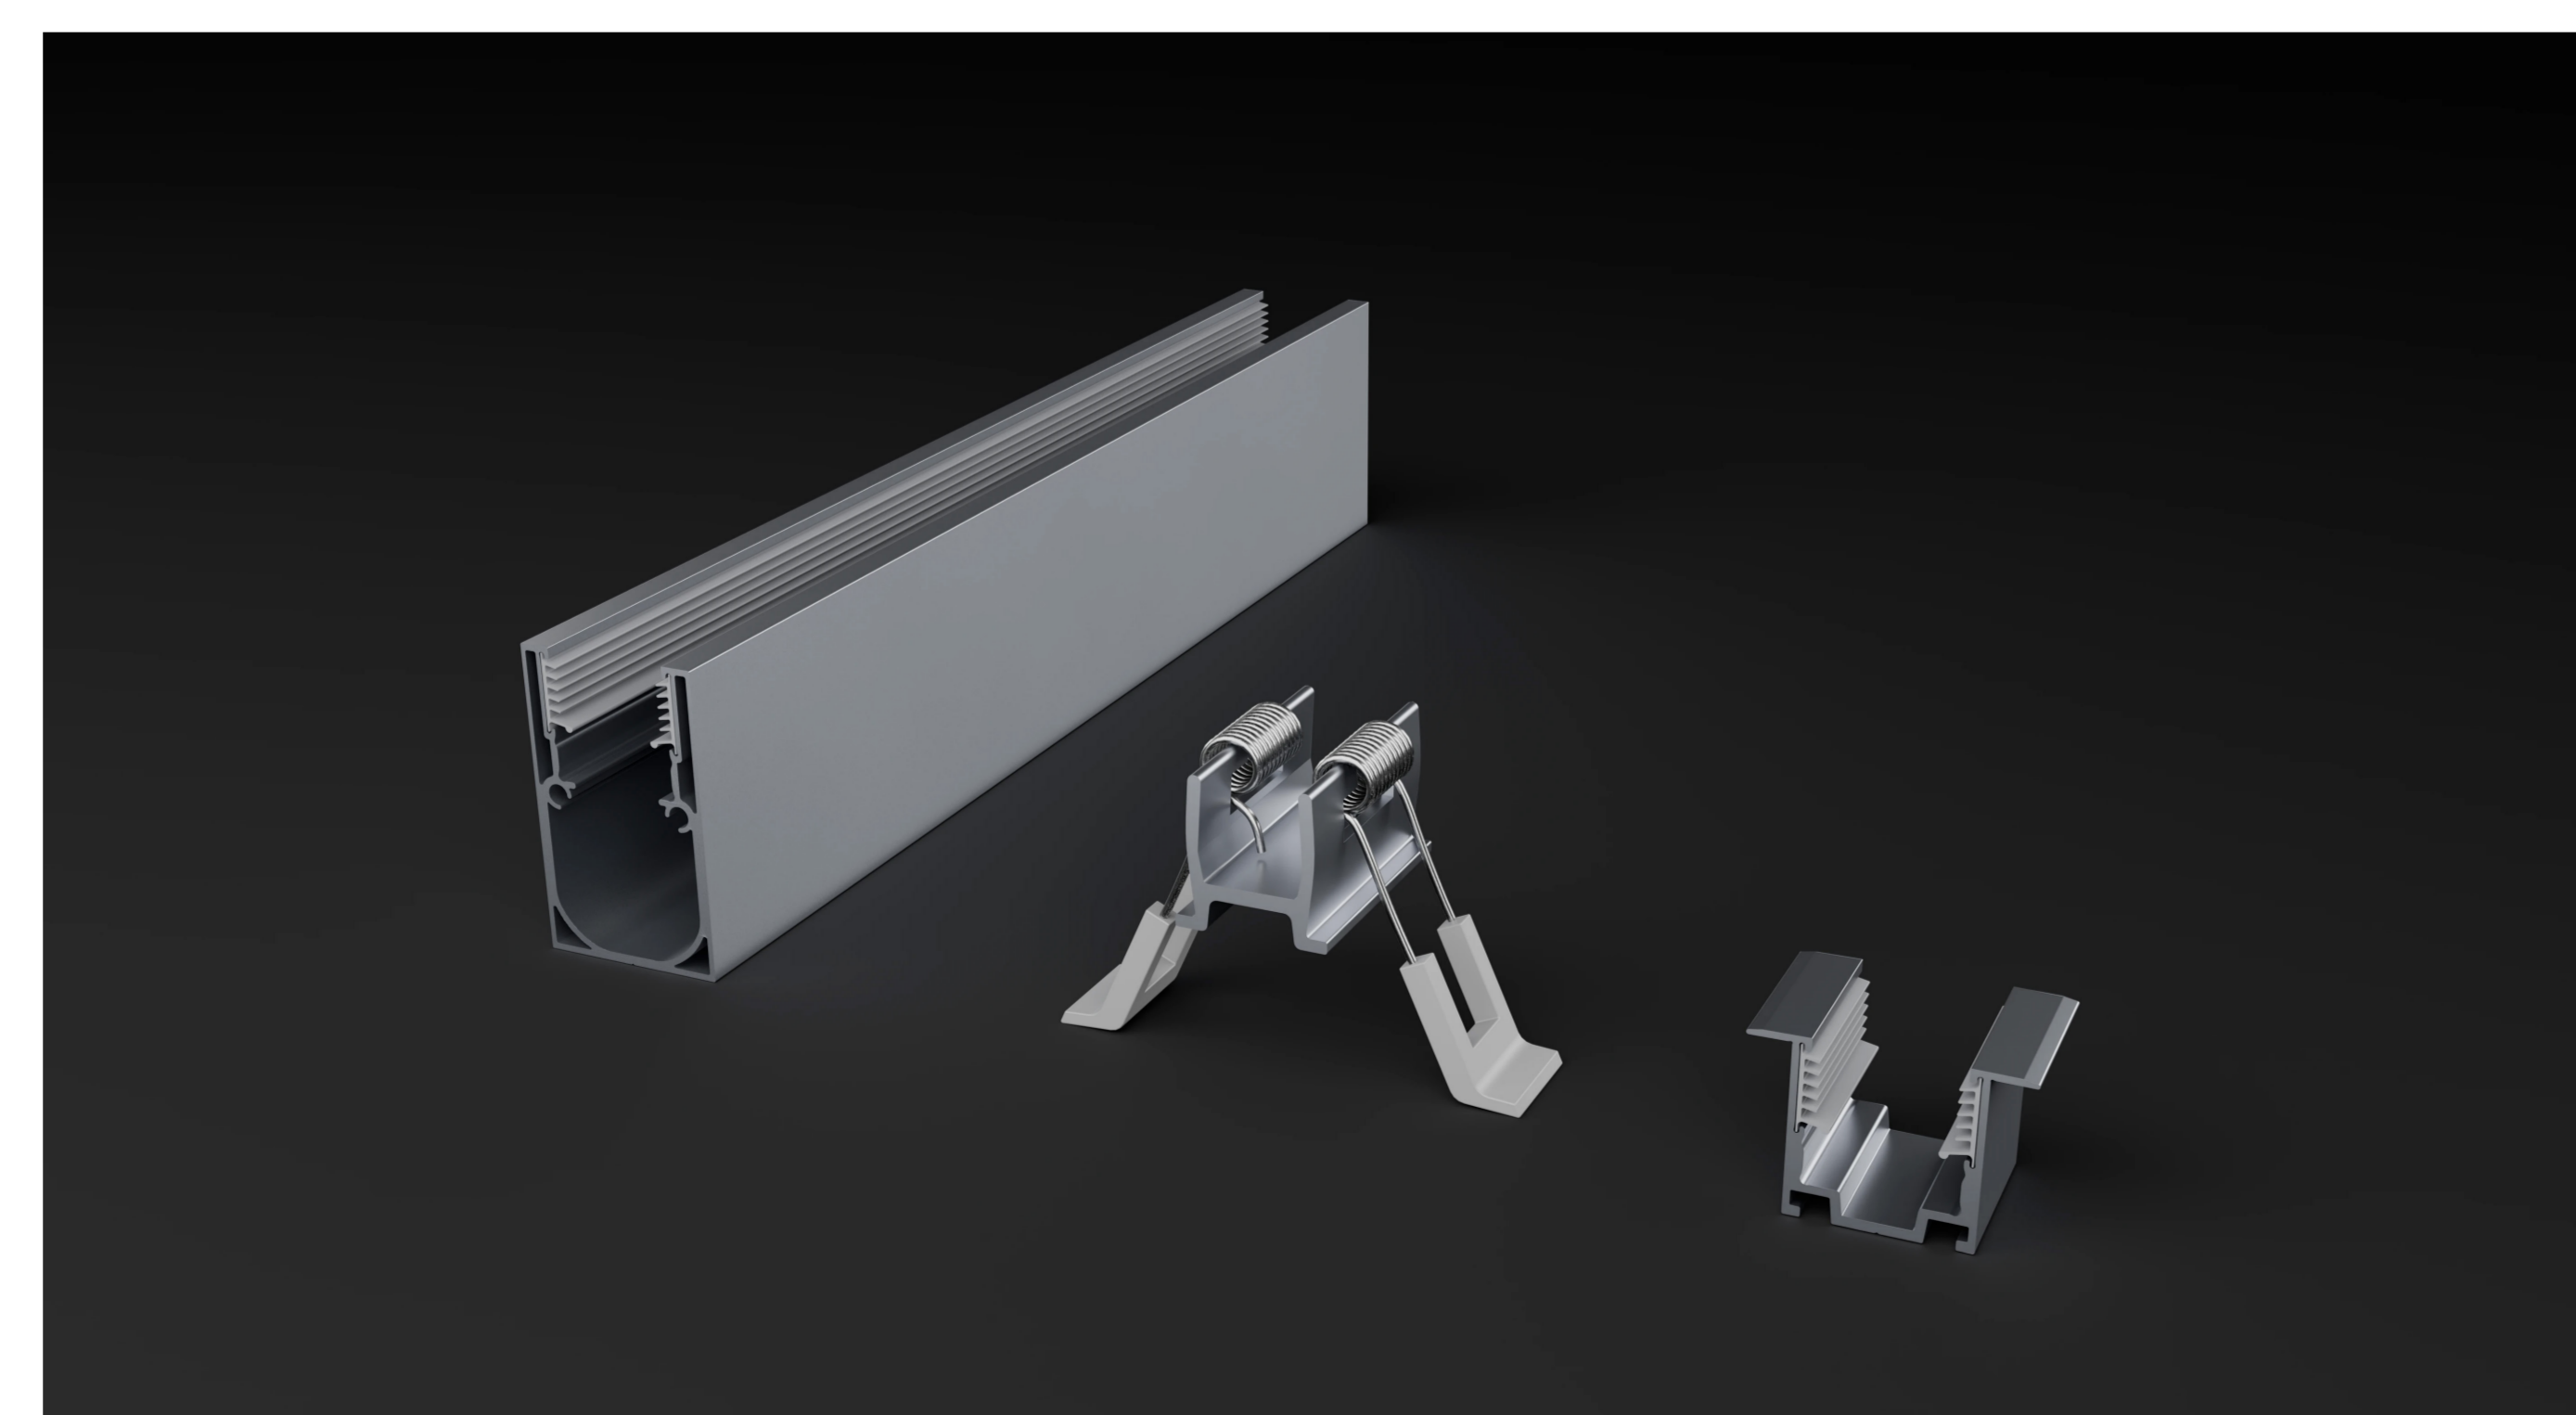

Linear In-Ground

The Linear In-Ground range consists of drive-over flexible linear fixtures specifically designed for outdoor applications

Flexi Panel

The Flexi Panel range consists of ultra-thin, flexible LED light sheets designed for direct adhesion to flat or curved surfaces

Optico Neon 142
Dual-Bending Optico Neon for Grazing Curved Surfaces

Neon Mounting 158
Profiles, Clips and Brackets for Flexi Neon

Ultimo Neon

The IP68 Silicone encapsulated Ultimo Neon is designed to excel in both indoor and outdoor environments. Available in various dimensions and bending orientations, this range is engineered for optimal flexibility, offering exceptional versatility to accommodate a wide range of applications including facade installations, landscape lighting, and intricate interior details. Ultimo Neon is constructed to withstand extreme environmental conditions, featuring water, solvent, and UV resistance, further reinforced with IK08 protection to resist impact and ensure durability.