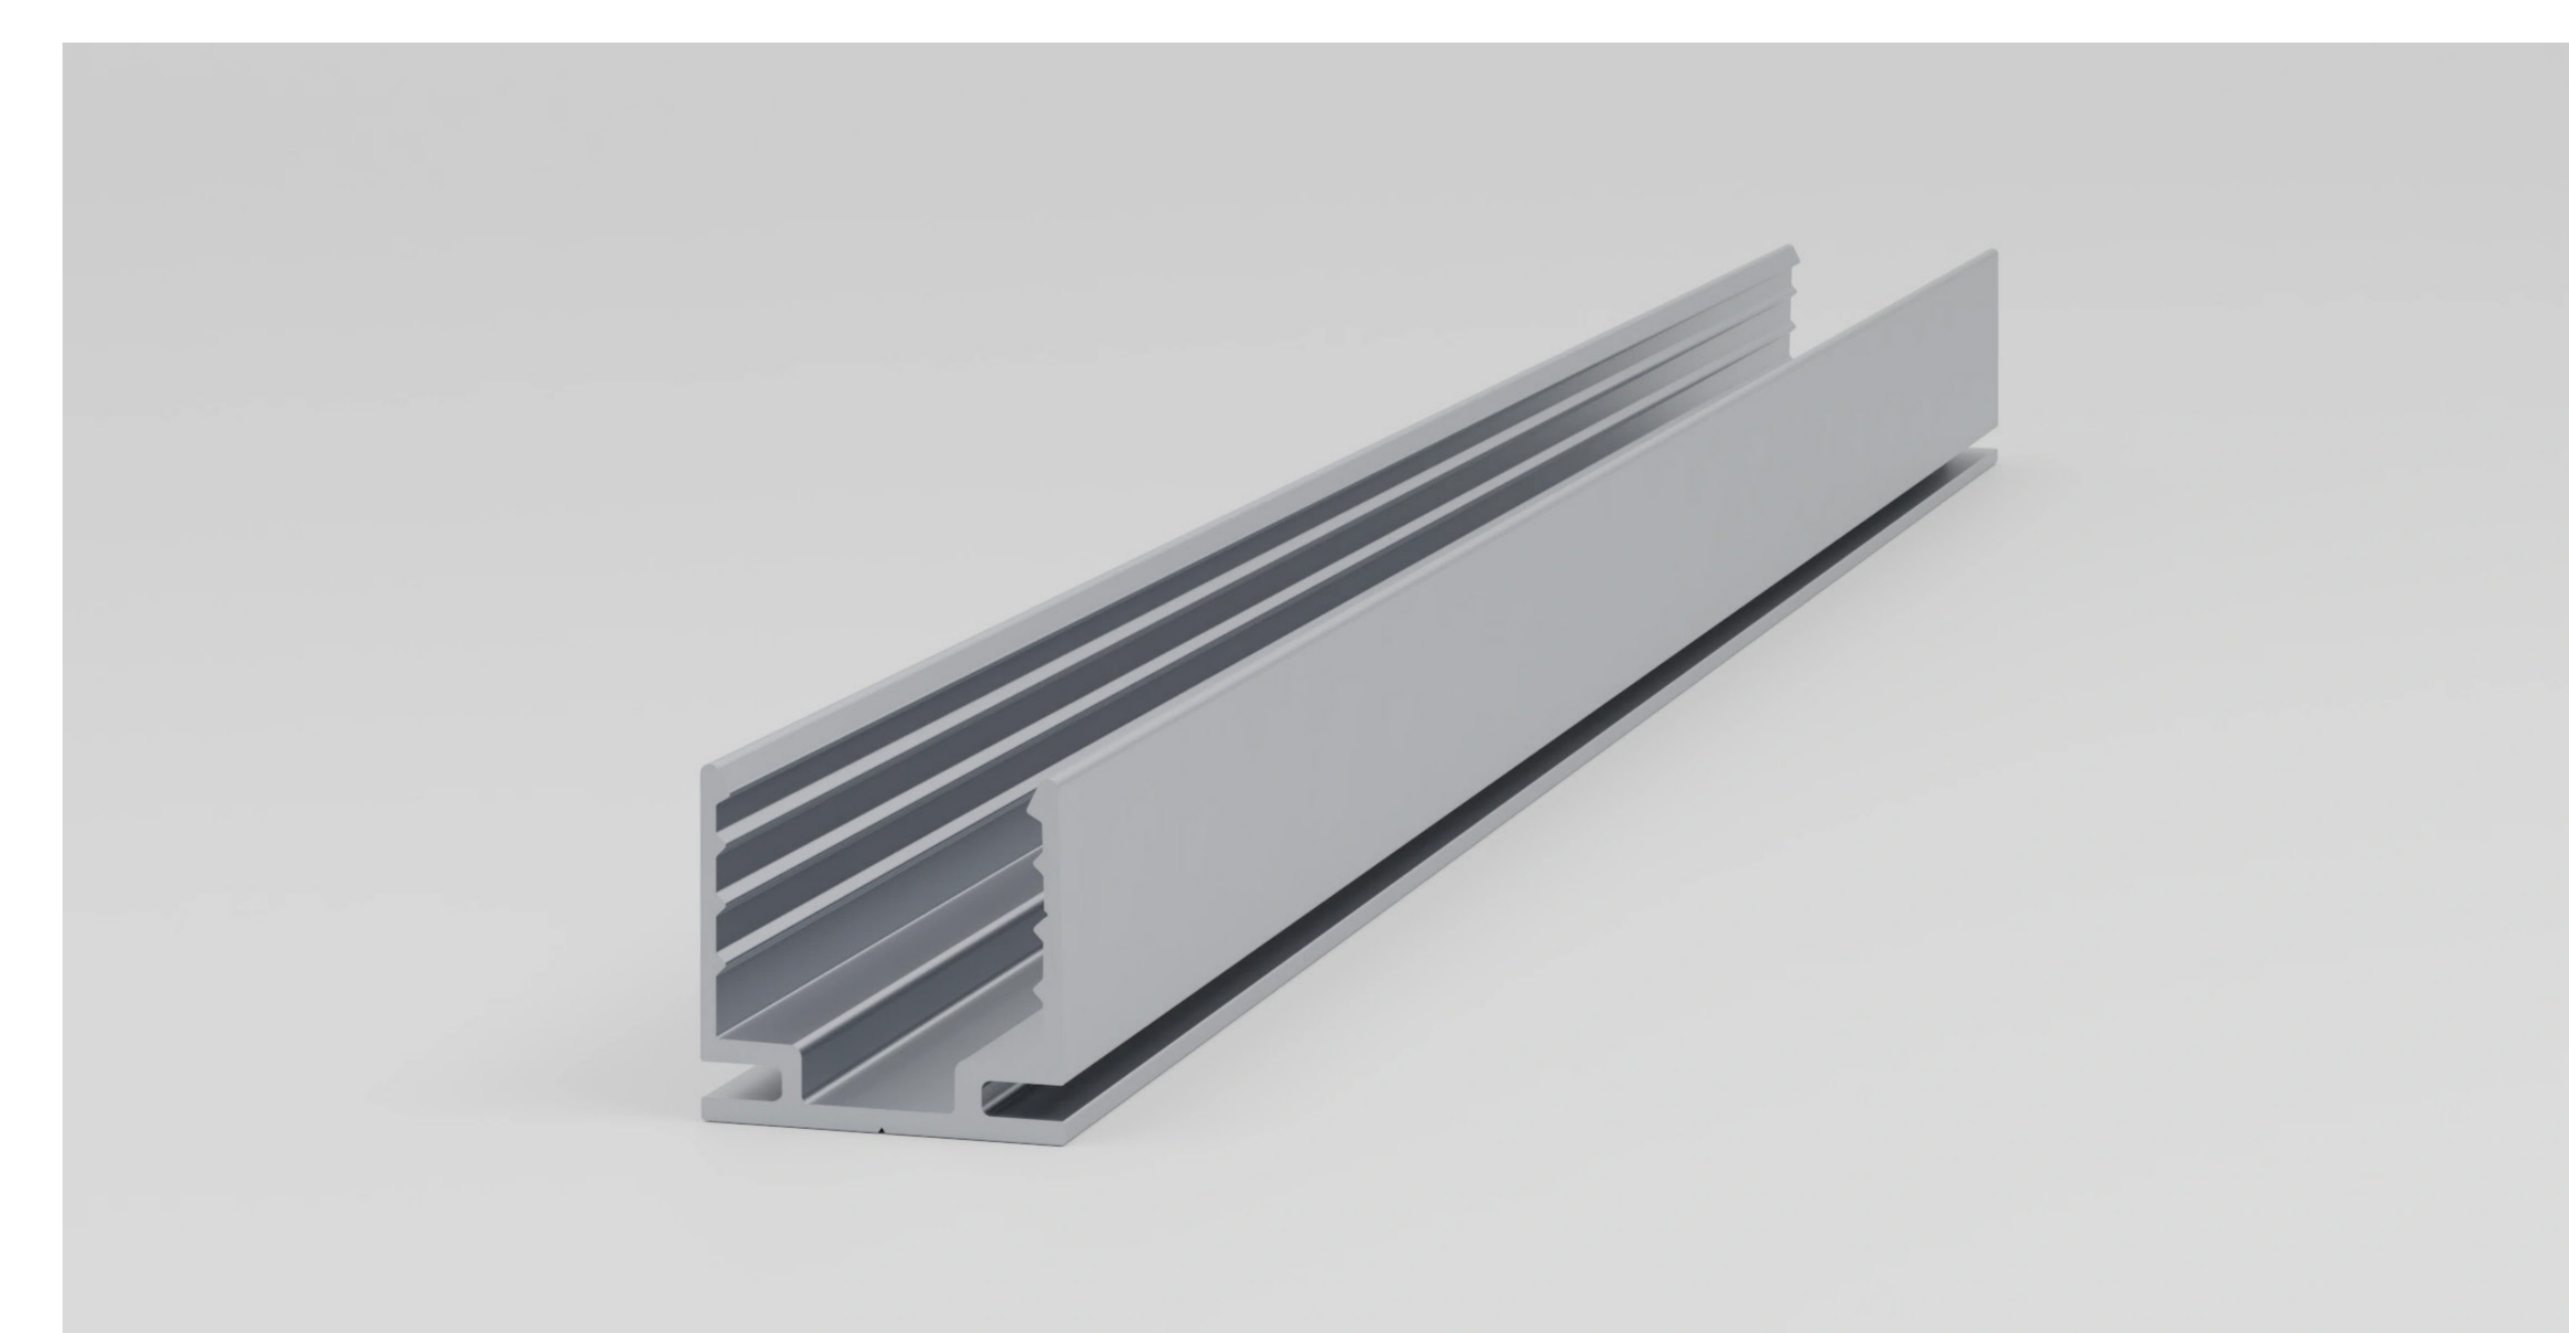

UN16SDP1918500 / UN16SDP1918100 / UN16SDP19182000
Ultimo Neon 16 Standard Profile

Electrical Output & Data

Dimensions	19mm x 18mm | 0.74in x 0.70in
Length	500 | 1000 | 2000mm / 19.6 | 39.3 | 78.7in
Material Colour	Grey
Material	Aluminium

Technical Drawing