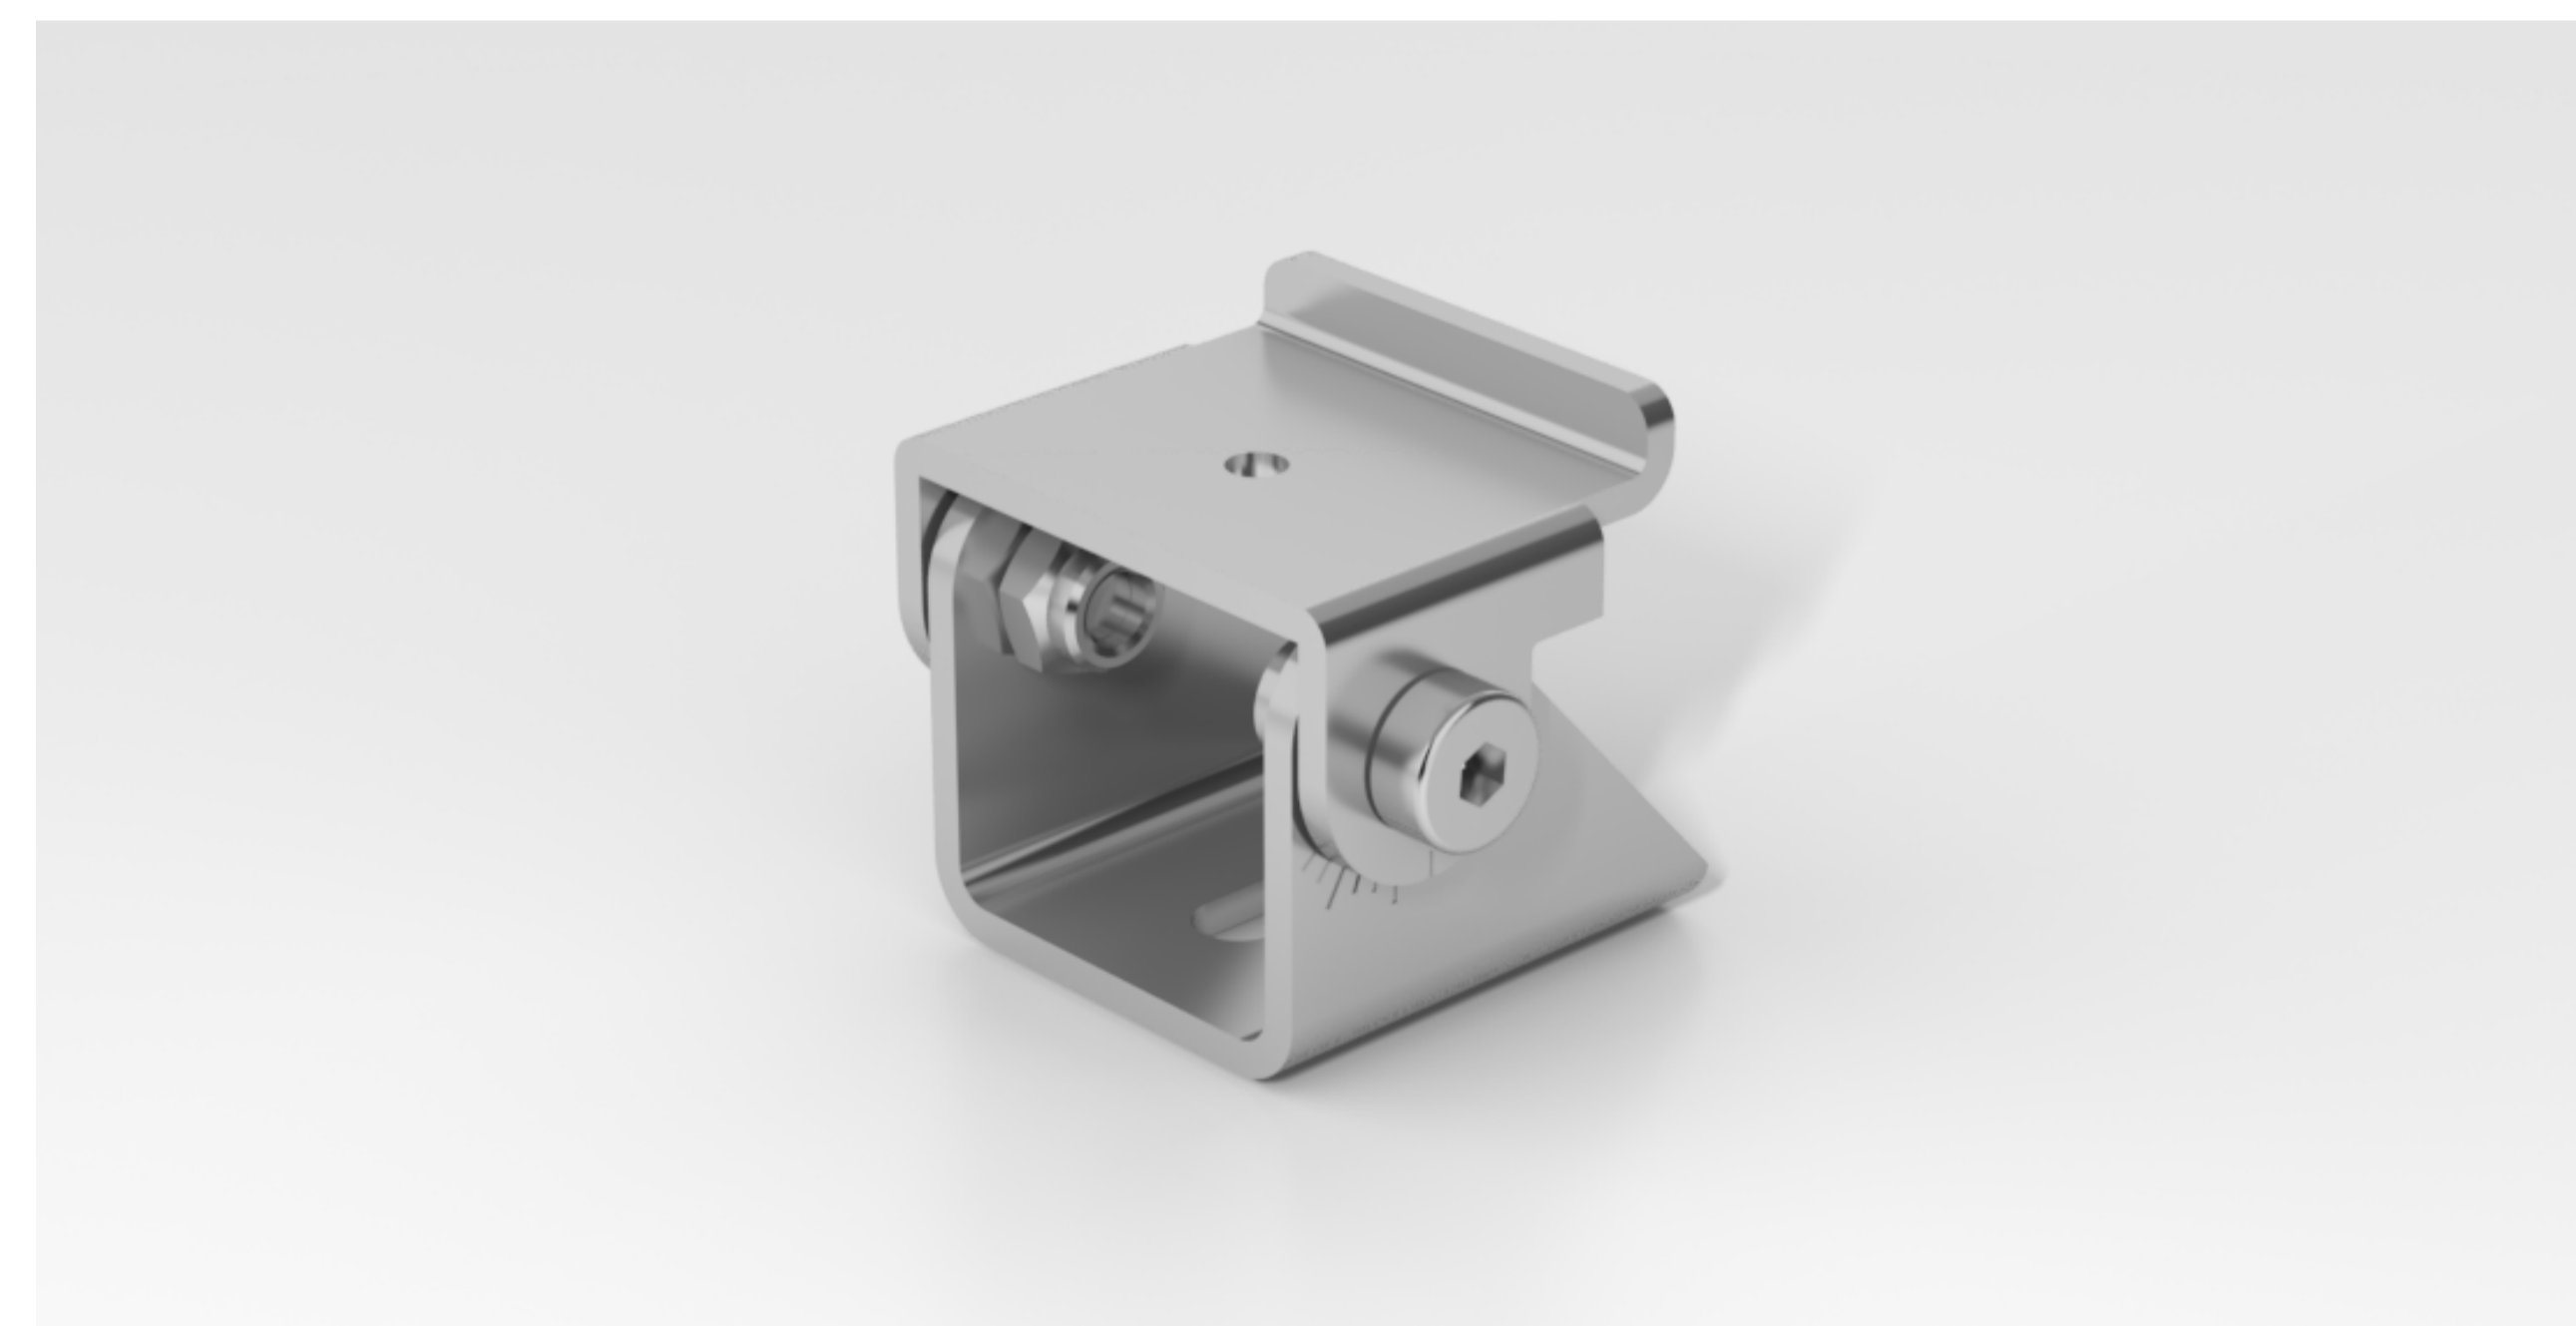

Optico Neon 23 3D Adjustable Bracket 32mm

Electrical Output & Data

Dimensions	39.5mm x 31.9mm | 1.55in x 1.25in
Length	39.5mm / 1.55in
Material Colour	Grey
Material	Metal

Technical Drawing