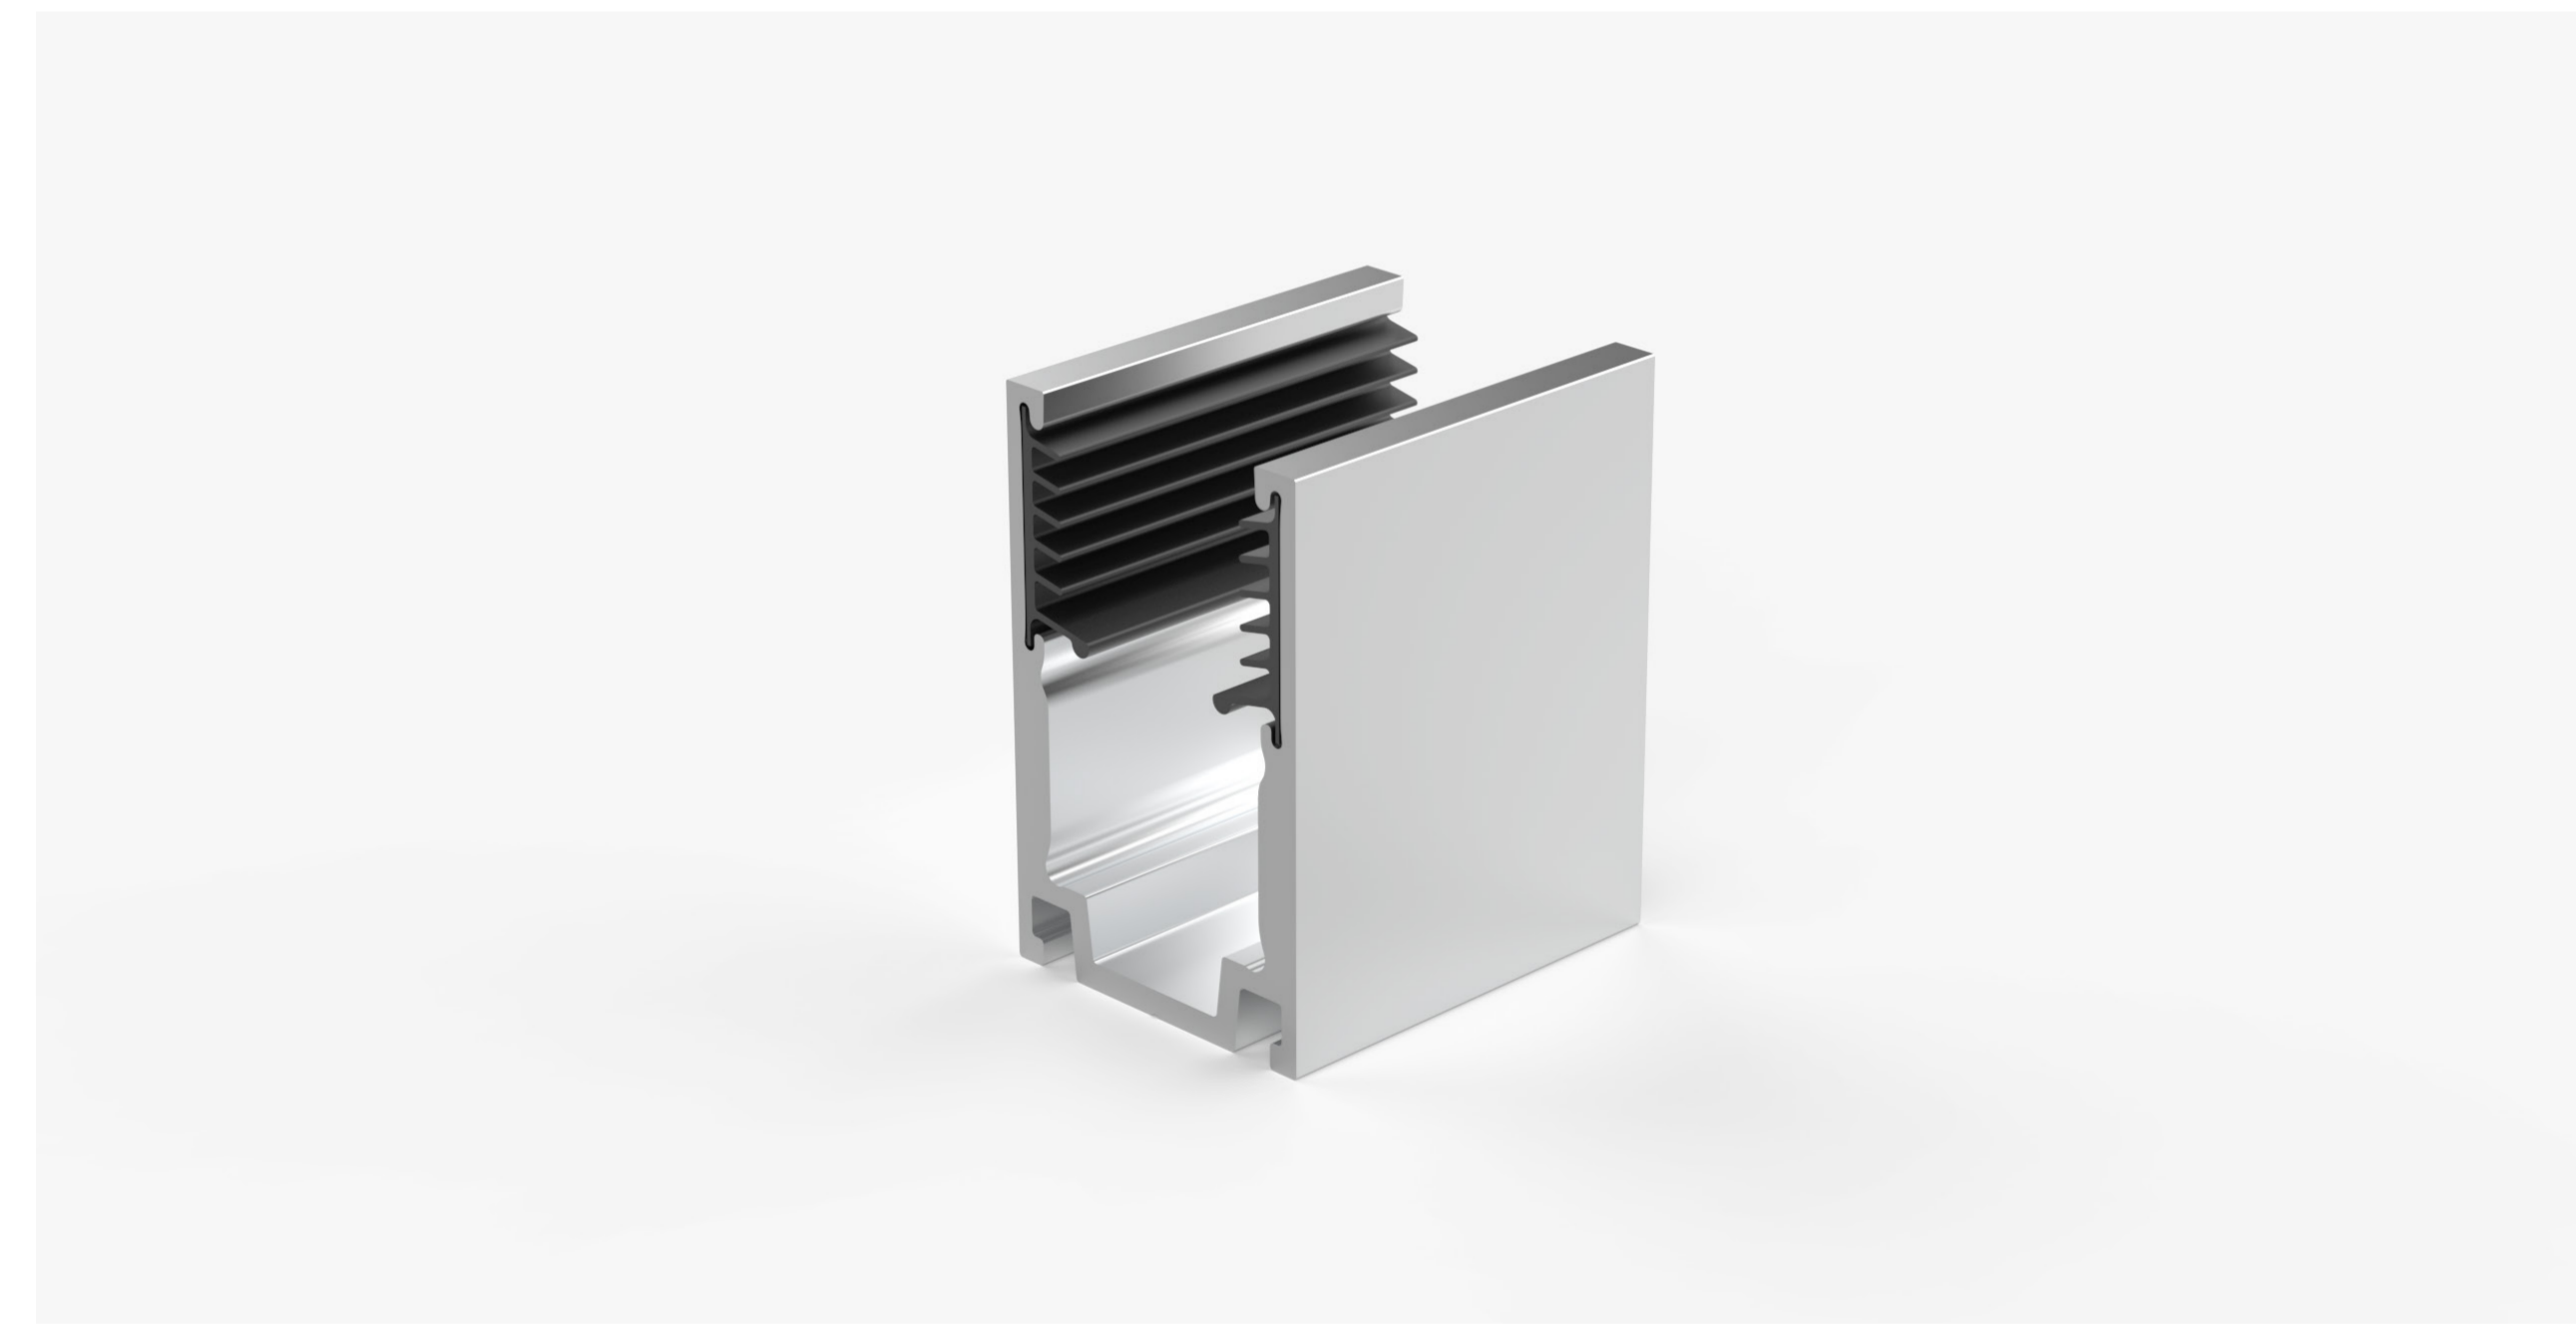

UNMSGC1625

Ultimo Neon Maxi Surface Grip Clip