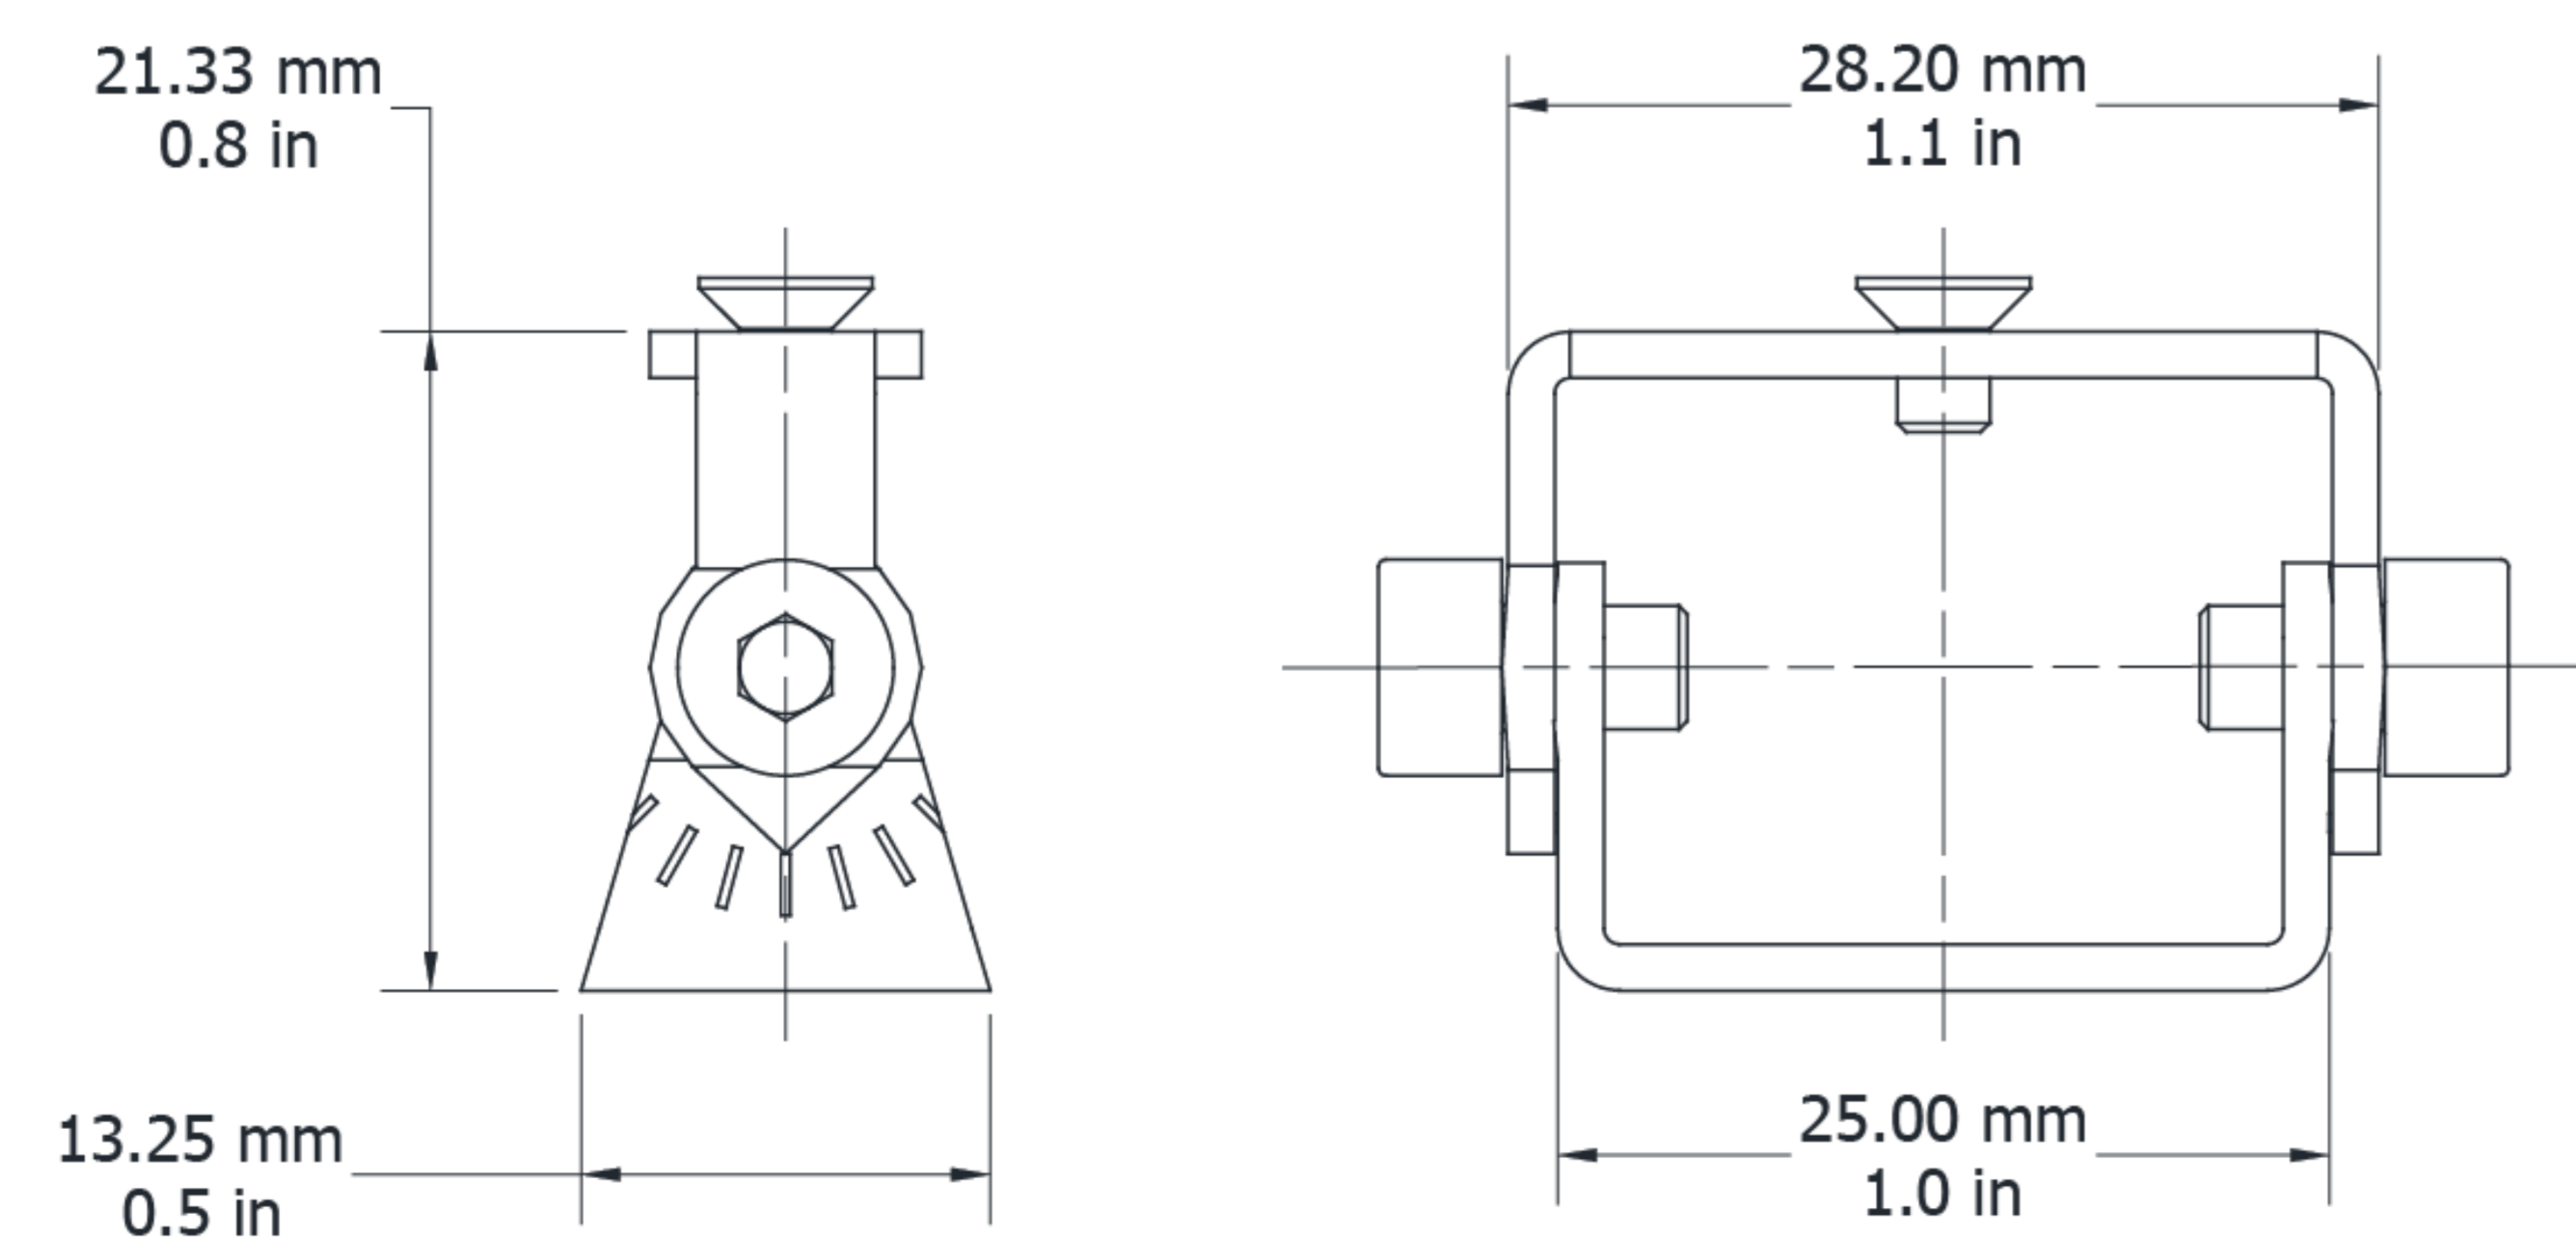

Technical Drawing

PAB3721 Profile Adjustable Bracket 21mm

Electrical Output & Data

Dimensions	36.6mm x 21.3mm 1.44in x 0.83in
Length	13.25mm / 0.52in
Material Colour	Grey
Material	Stainless Steel

Technical Drawing