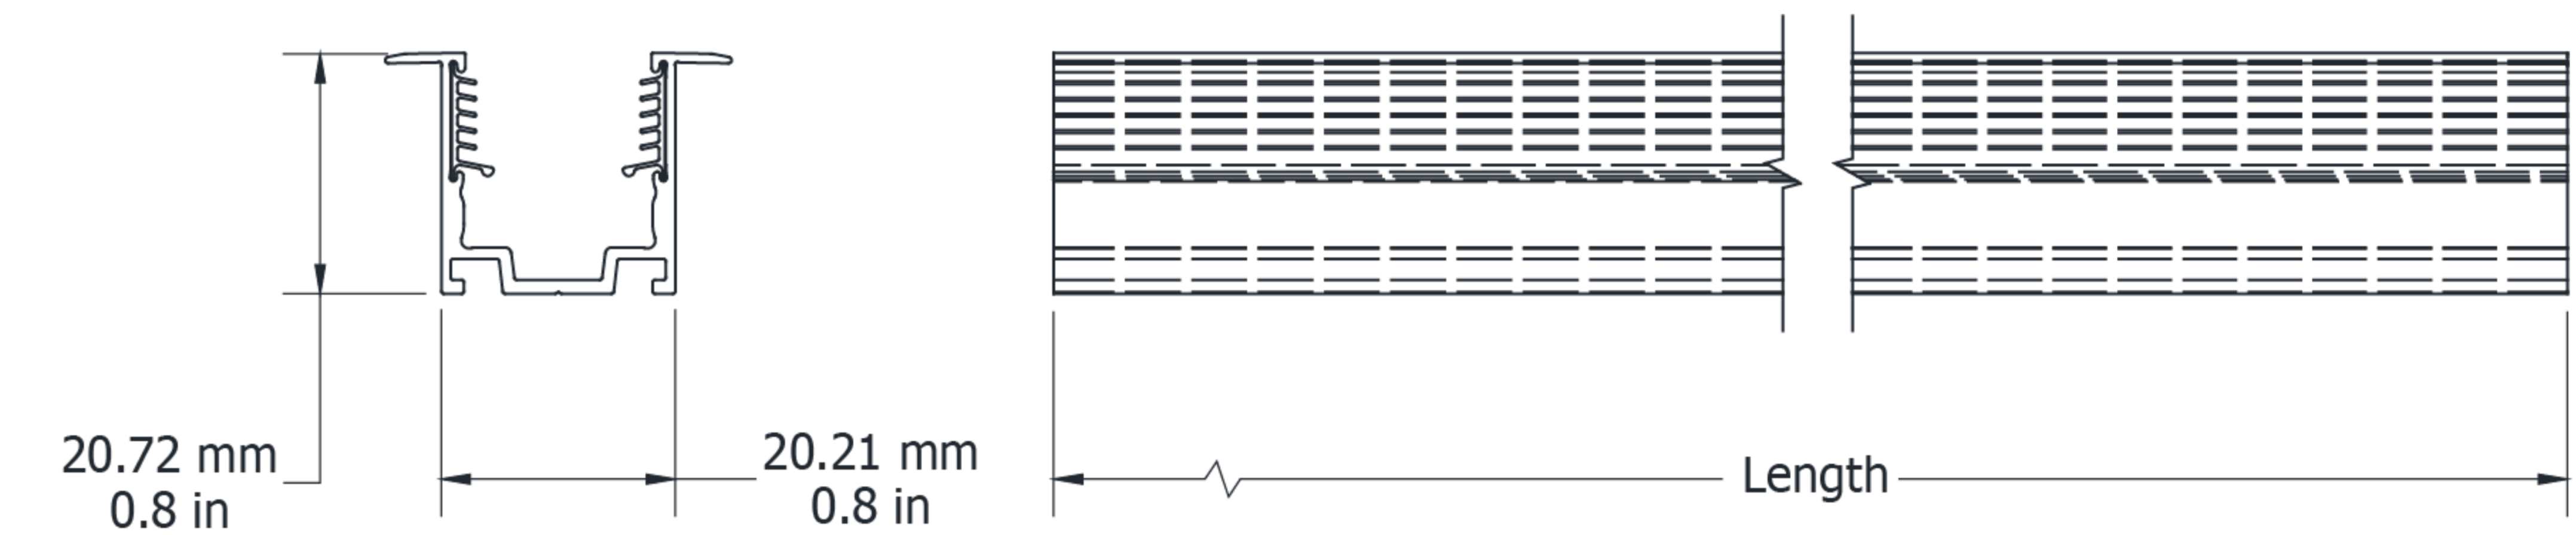

UN16SC1918

Ultimo Neon 16 Standard Clip

Electrical Output & Data

Dimensions	19mm x 18mm | 0.74in x 0.70in
Length	35mm / 1.37in
Material Colour	Grey
Material	Aluminium

Technical Drawing

UN16SGC2021

Ultimo Neon 16 Surface Grip Clip

Electrical Output & Data

Dimensions	20mm x 21mm | 0.78in x 0.82in
Length	20mm / 0.78in
Material Colour	Grey
Material	Aluminium and Silicone

Technical Drawing

UN16RGC3021

Ultimo Neon 16 Recessed Grip Clip

Electrical Output & Data

Dimensions	30mm x 21mm | 1.18in x 0.82in
Length	20mm / 0.78in
Material Colour	Grey
Material	Aluminium and Silicone

Technical Drawing

UN16TSC1811

Ultimo Neon 16 Tri View Clip

Electrical Output & Data

Dimensions	17.8mm x 10.5mm | 0.70in x 0.41in
Length	20mm / 0.78in
Material Colour	Grey
Material	Aluminium

Technical Drawing