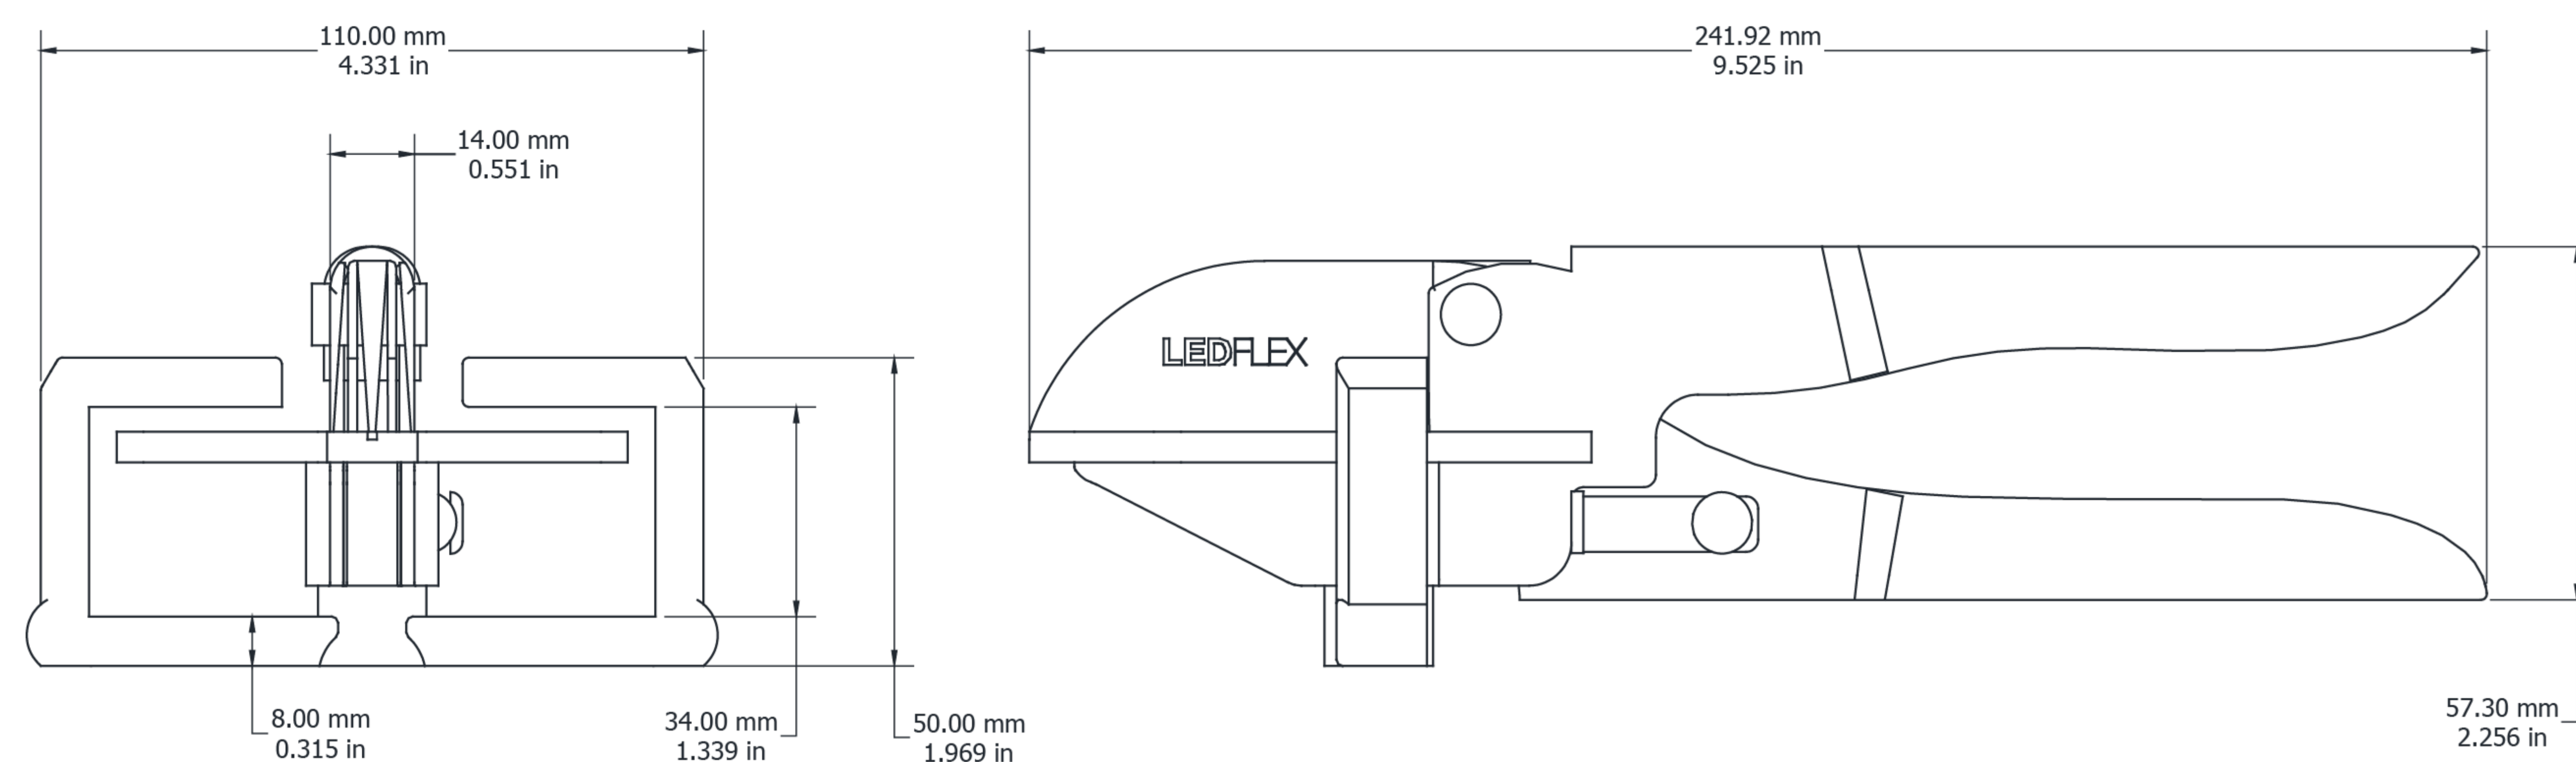

UNCT Neon Cutting Tool

Electrical Output & Data

Type Neon Cutting Tool

Technical Drawing

NTK Neon Tool Kit

Electrical Output & Data

Type Neon Tool Kit

Technical Drawing