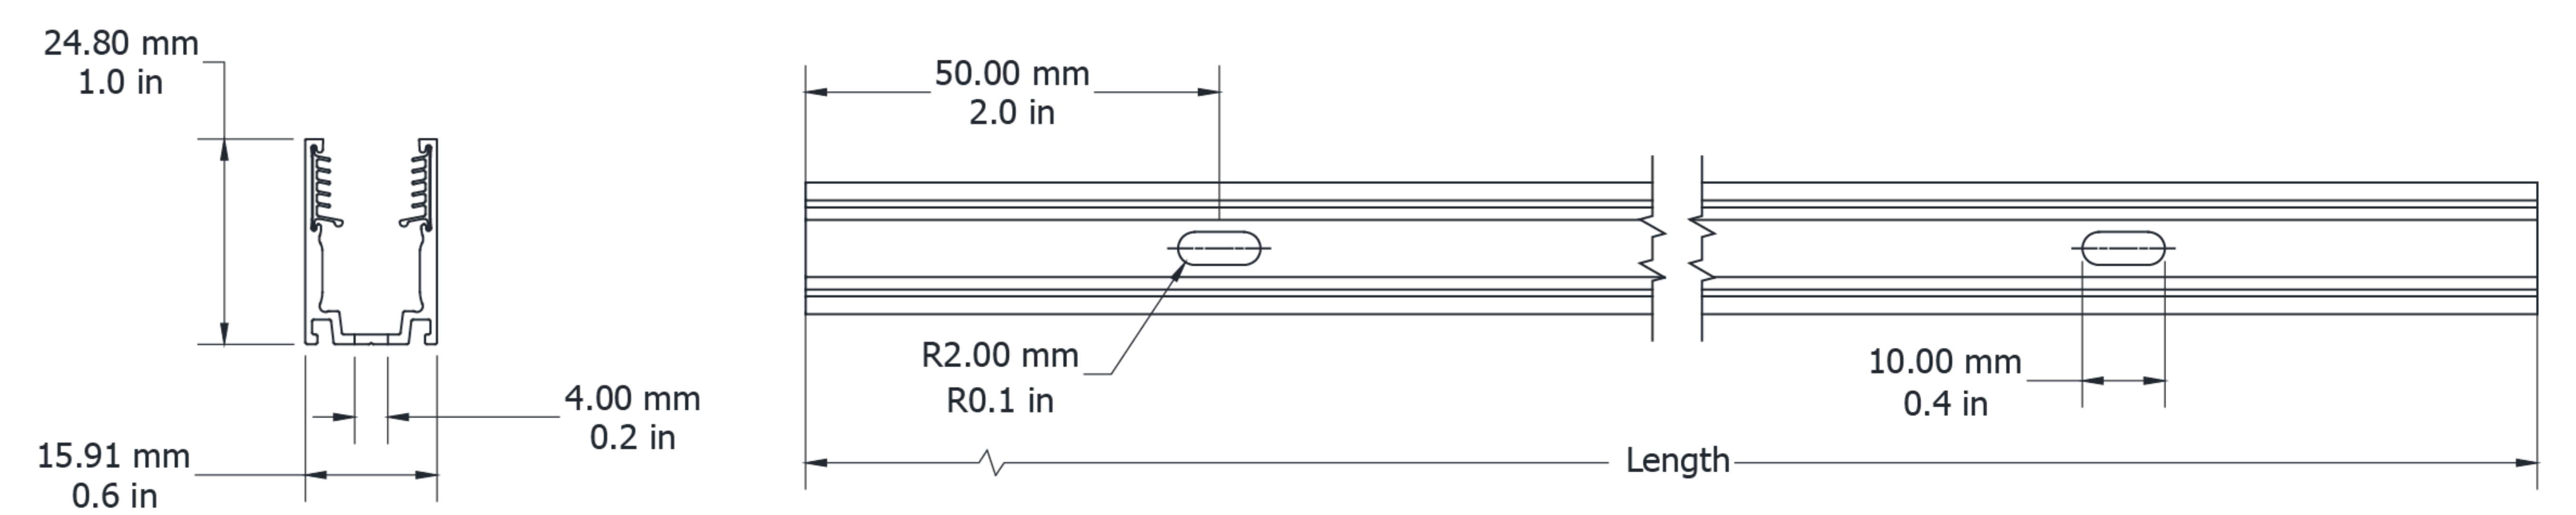

Technical Drawing