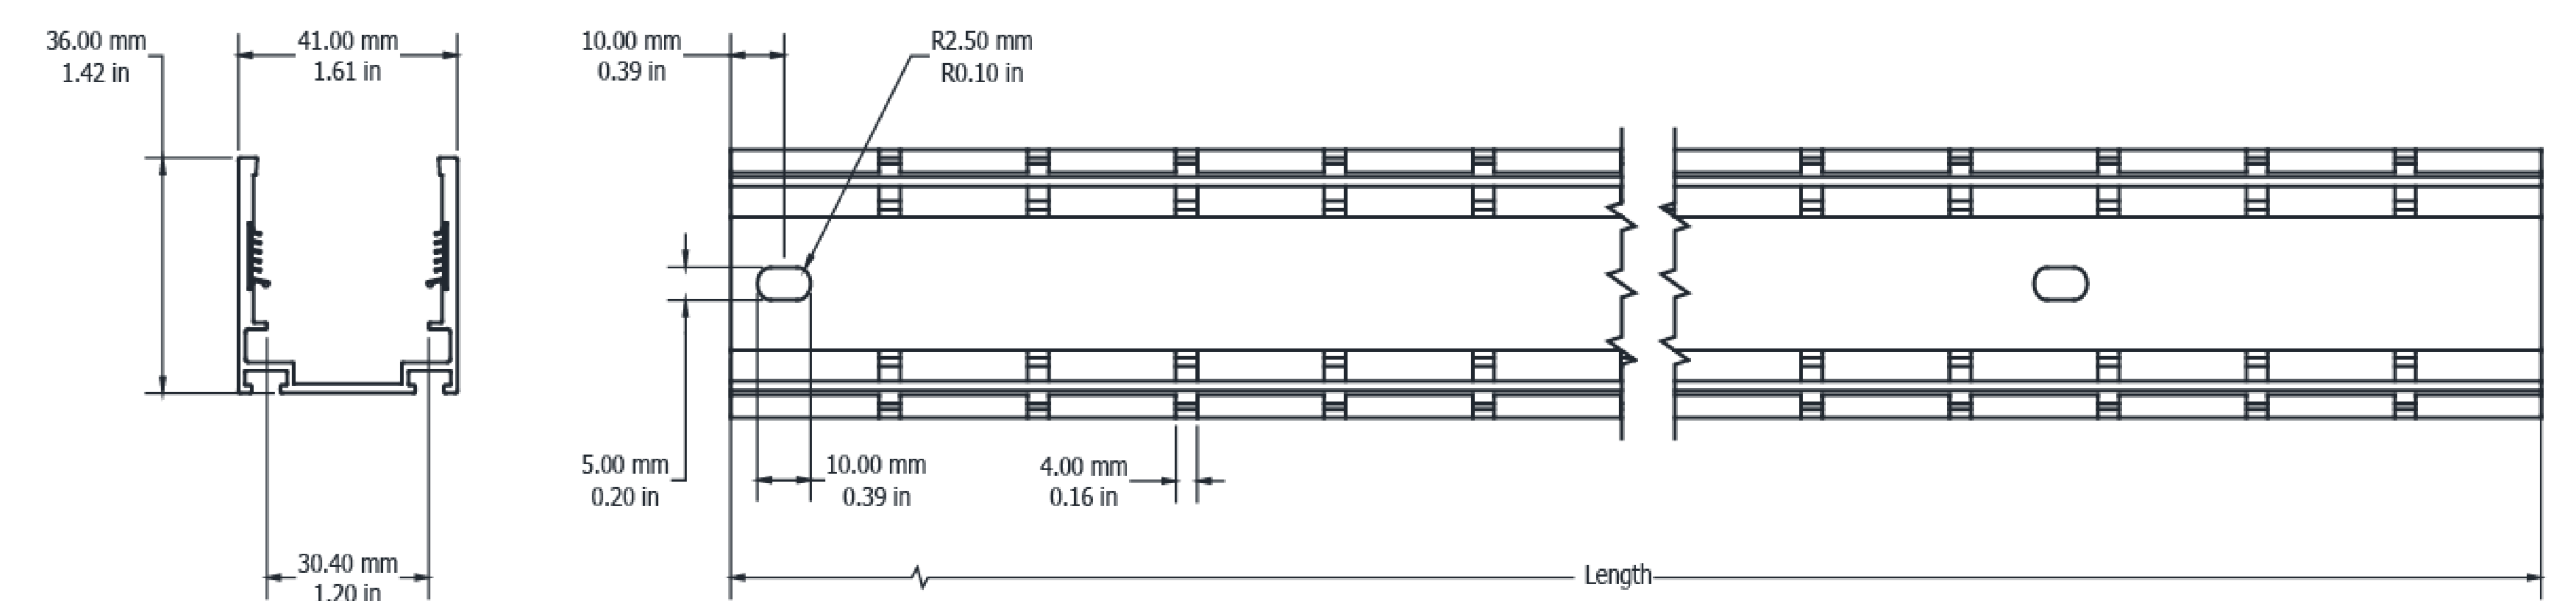

Technical Drawing