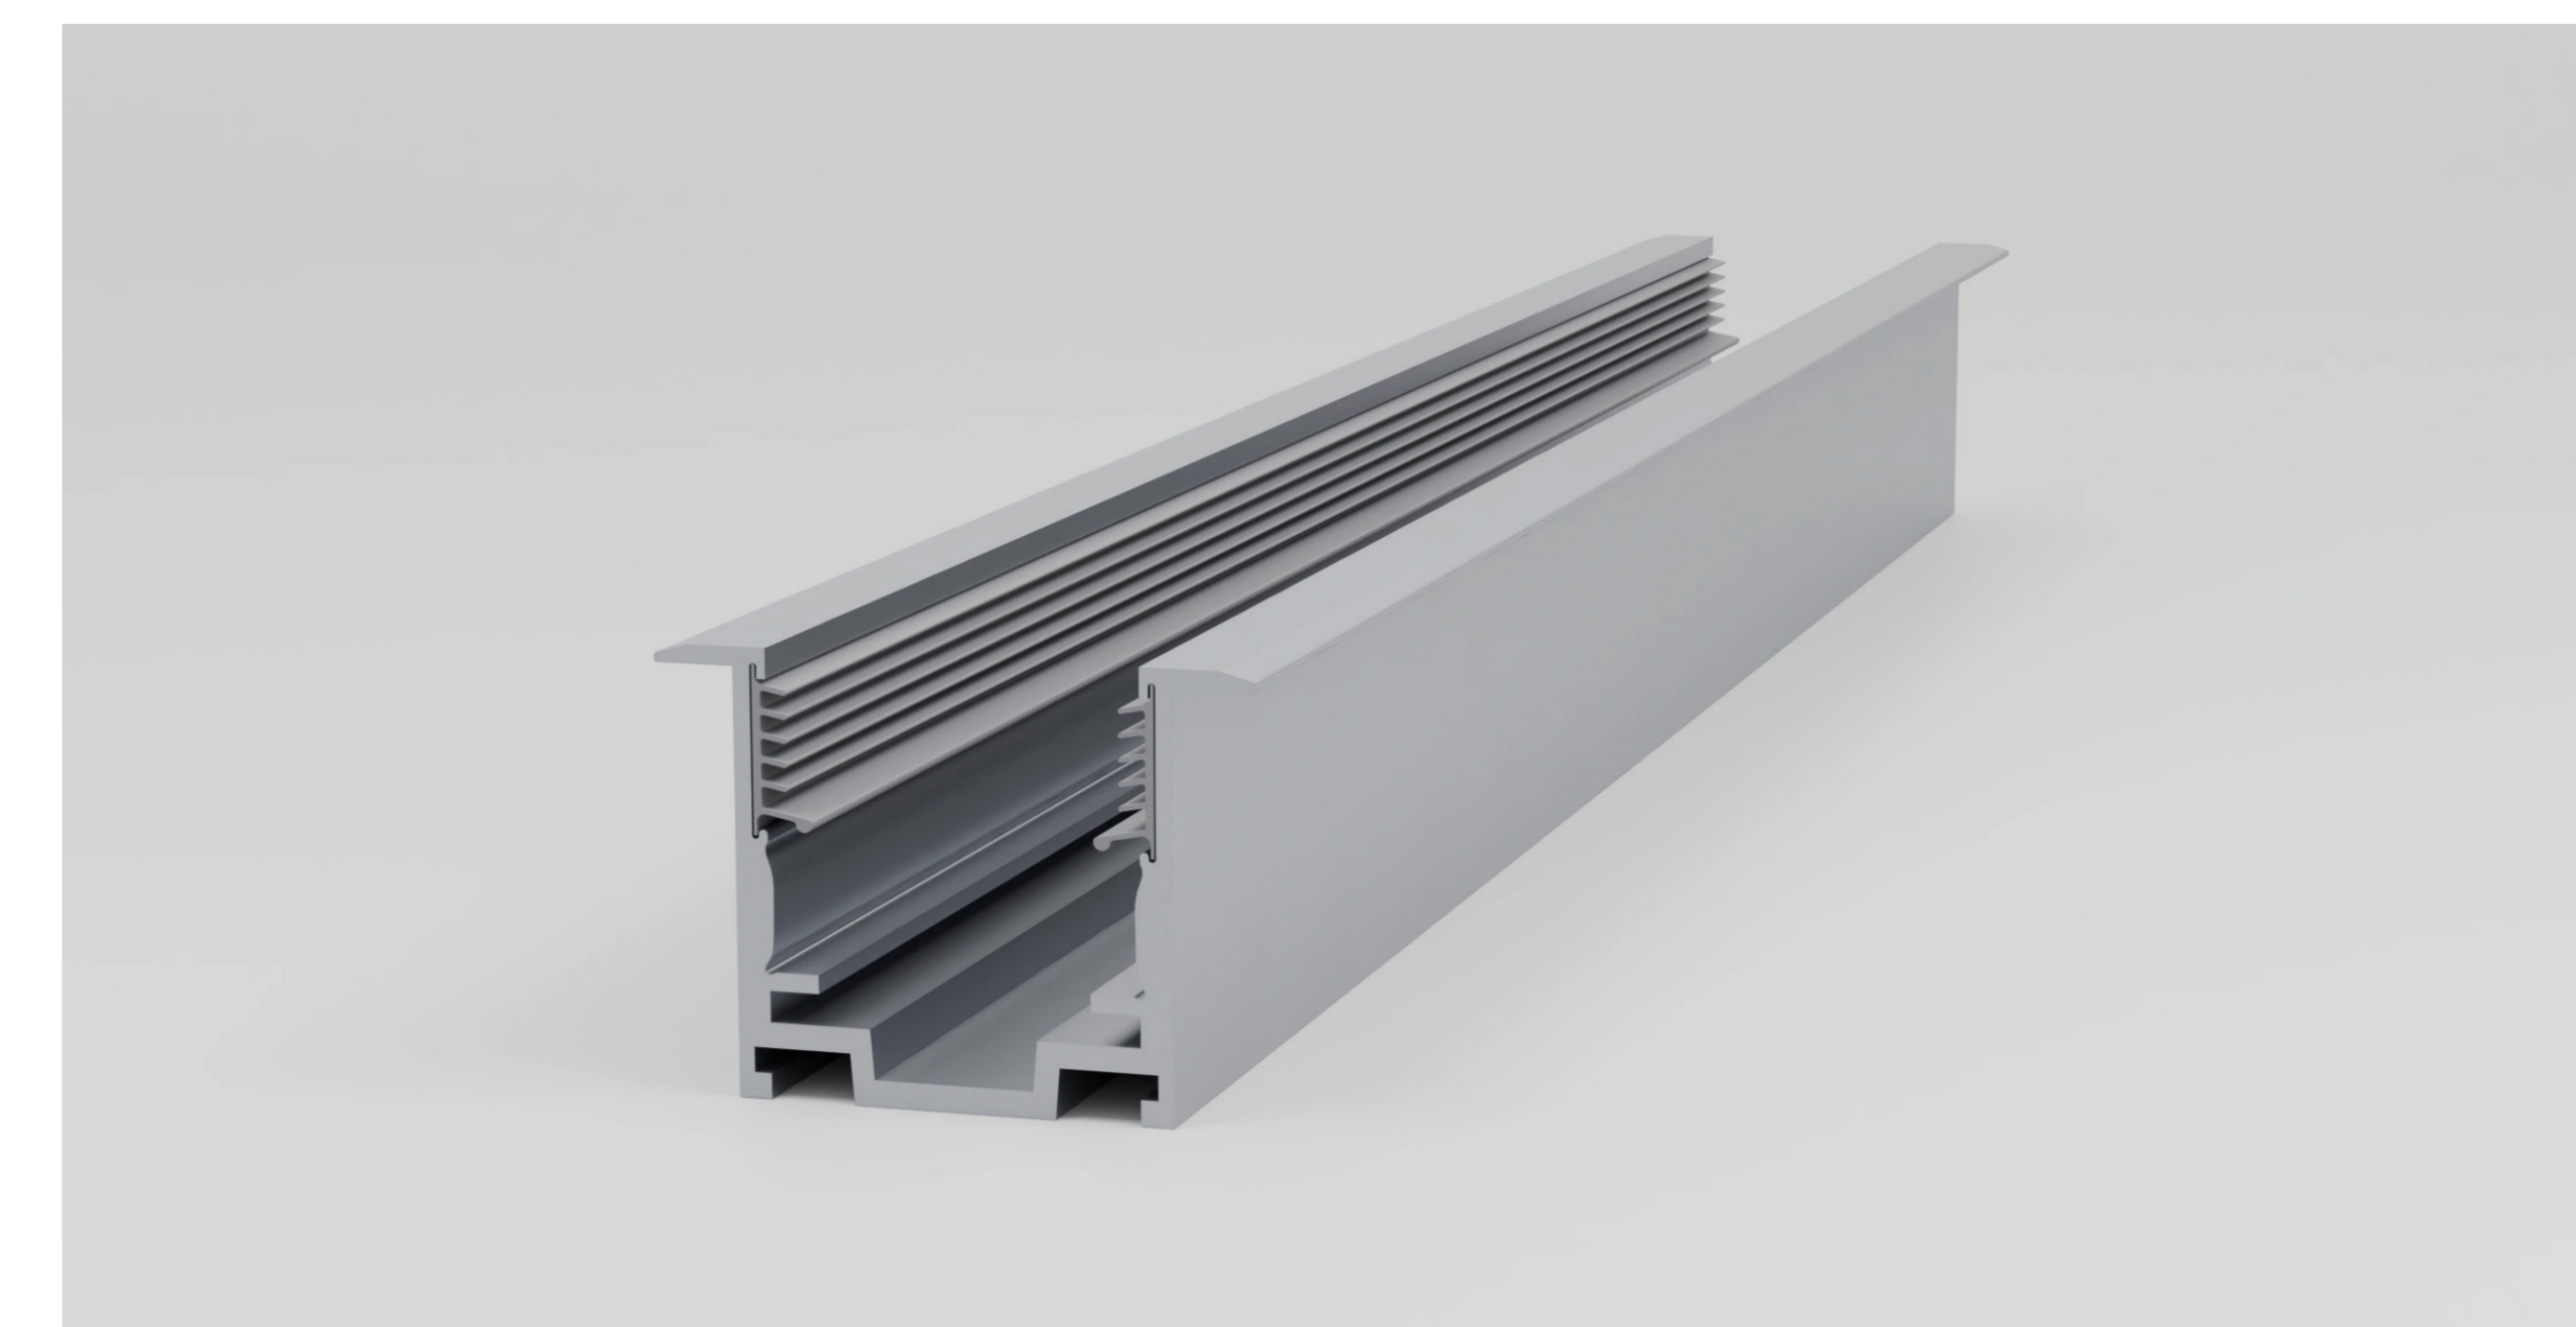

Ultimo Neon 22 TV Recessed Grip Profile