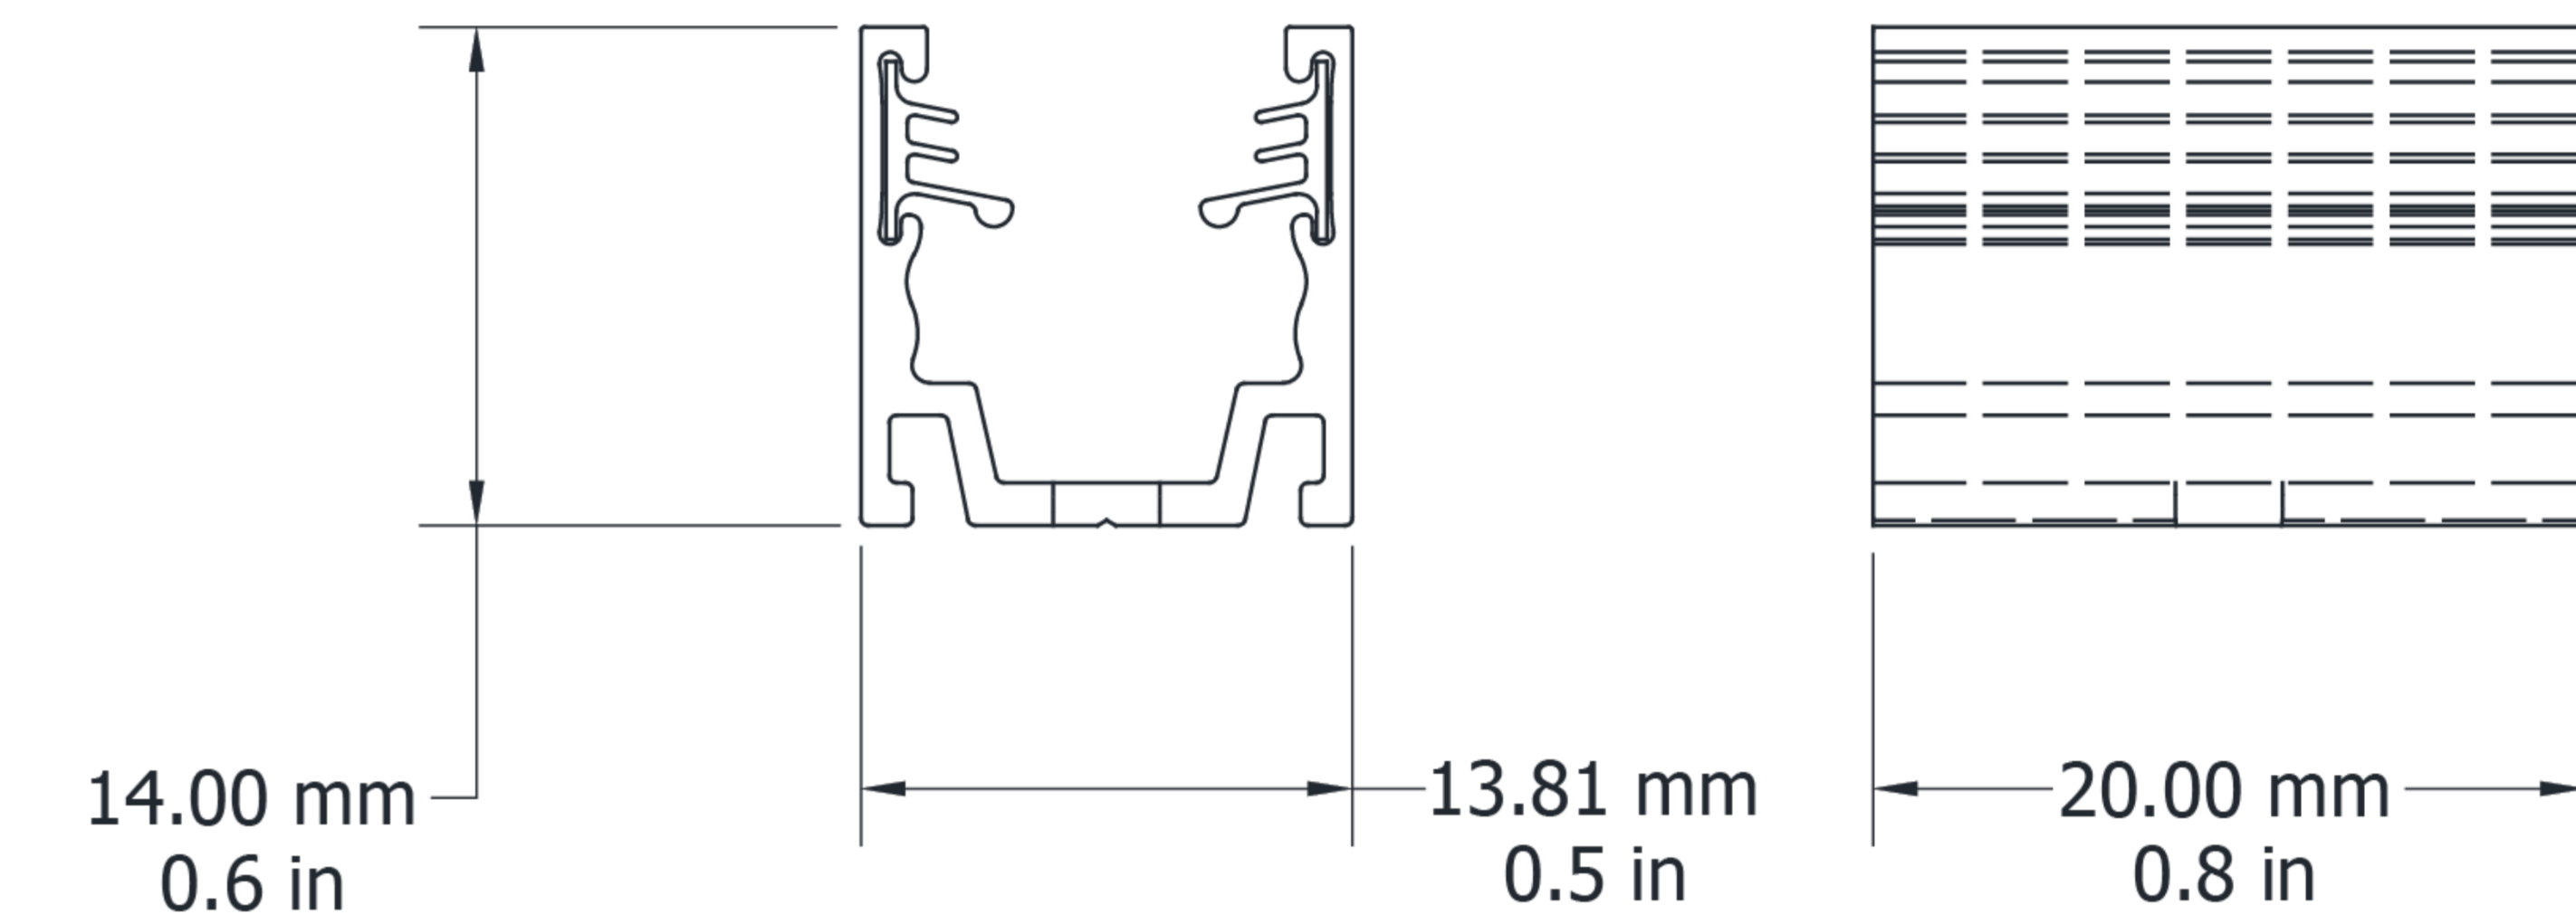

UN10SGC1414

Ultimo Neon 10 Surface Grip Clip

Electrical Output & Data

Dimensions	14mm x 14mm 0.55in x 0.55in
Length	20mm / 0.78in
Material Colour	Grey
Material	Aluminium and Silicone

Technical Drawing

UN10RGC2214