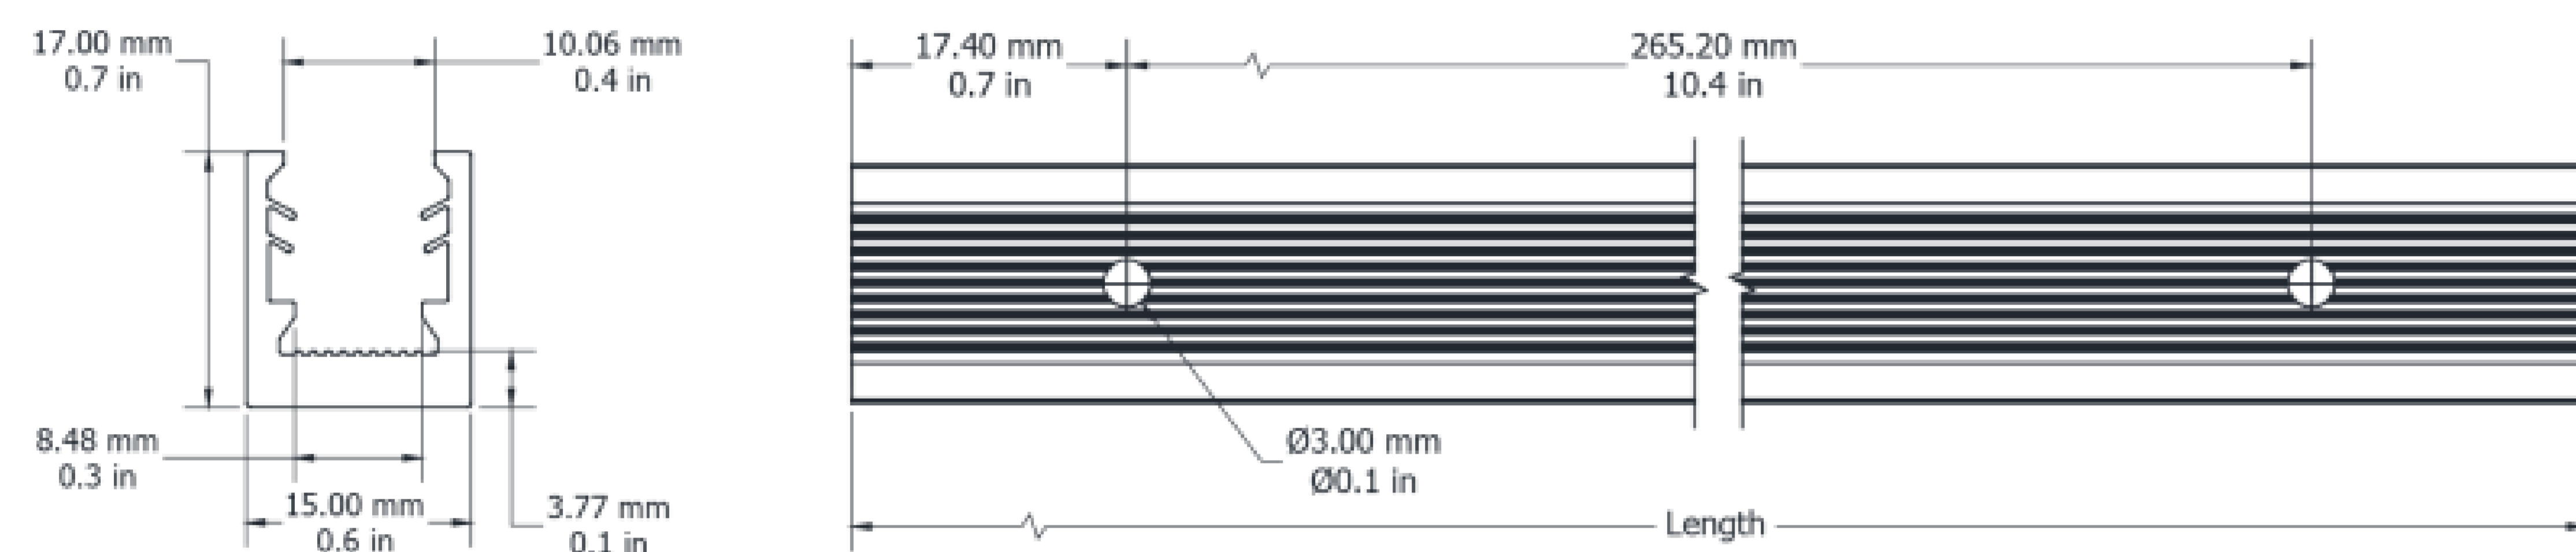

UN10FGSPW1517110 / UN10FGSPW1517200 / UN10FGSPW1517500 / UN10FGSPW15171000

Ultimo Neon 10 Flexible Grip Silicone Profile

Electrical Output & Data

Dimensions	15mm x 17mm | 0.59in x 0.27in
Length	110 | 200 | 500 | 1000mm / 4.33 | 7.87 | 19.6 | 39.3in
Material Colour	Black | White
Material	Silicone

Technical Drawing

Technical Specifications

Product Range	Material Colour	Material	Length	Product Code
Ultimo Neon 10 Flexible Grip Silicone Profile	White	Silicone	110mm	UN10FGSPW1517110
Ultimo Neon 10 Flexible Grip Silicone Profile	Black	Silicone	110mm	UN10FGSPB1517110
Ultimo Neon 10 Flexible Grip Silicone Profile	White	Silicone	200mm	UN10FGSPW1517200
Ultimo Neon 10 Flexible Grip Silicone Profile	Black	Silicone	200mm	UN10FGSPB1517200
Ultimo Neon 10 Flexible Grip Silicone Profile	White	Silicone	500mm	UN10FGSPW1517500
Ultimo Neon 10 Flexible Grip Silicone Profile	Black	Silicone	500mm	UN10FGSPB1517500
Ultimo Neon 10 Flexible Grip Silicone Profile	White	Silicone	1000mm	UN10FGSPW15171000
Ultimo Neon 10 Flexible Grip Silicone Profile	Black	Silicone	1000mm	UN10FGSPB15171000

UNVSDP13131000

Ultimo Neon Vector Standard Profile

Electrical Output & Data

Dimensions	12.9mm x 12.9mm | 0.50in x 0.50in
Length	1000mm / 39.3in
Material Colour	Grey
Material	Aluminium

Technical Drawing

AN16SSP19201000

Aqua Neon 16 Stainless Steel Profile

Electrical Output & Data

Dimensions	19mm x 20.18mm | 0.74in x 0.79in
Length	1000mm / 39.3in
Material Colour	Grey
Material	Aluminium

Technical Drawing