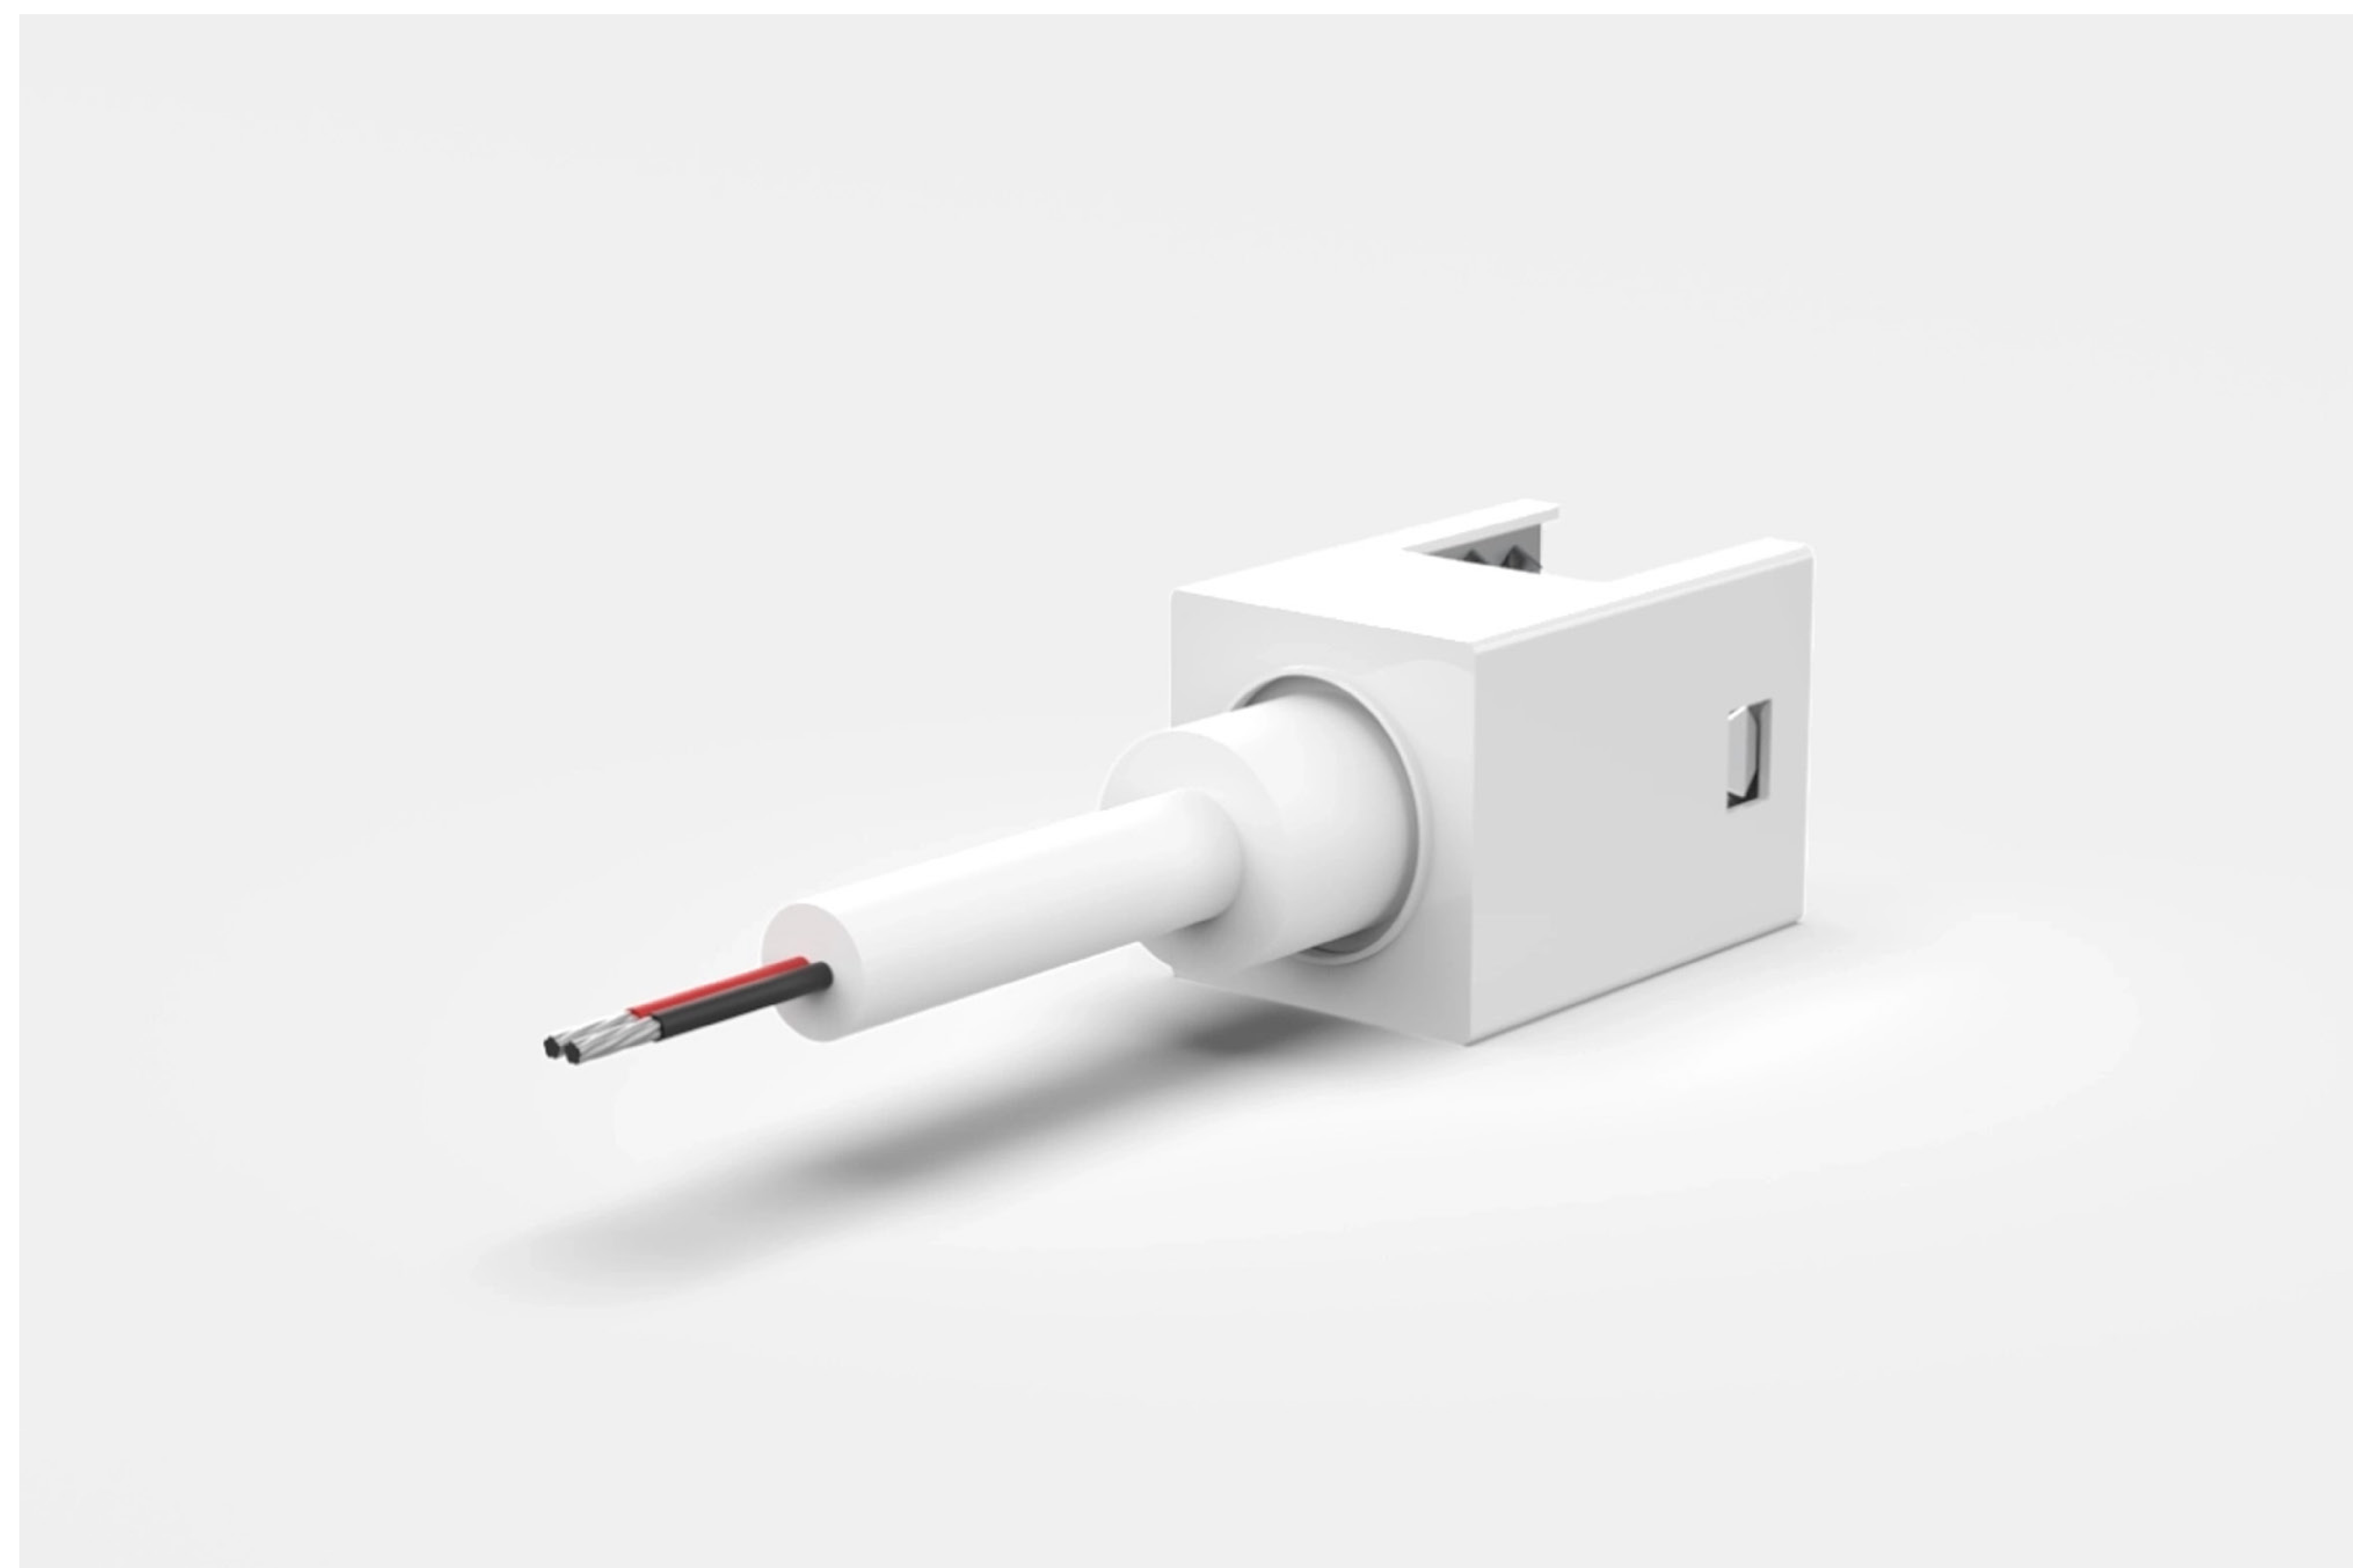

Ultimo Neon 16 DIY Connectors

Electrical Output & Data

Dimensions	17 | 18.7mm / 0.66in x 0.73in
Length	20 | 40 | 300 | 1000mm / 0.78 | 1.57 | 11.8 | 38.3in
Material Colour	Single Colour | White
Material	Steel