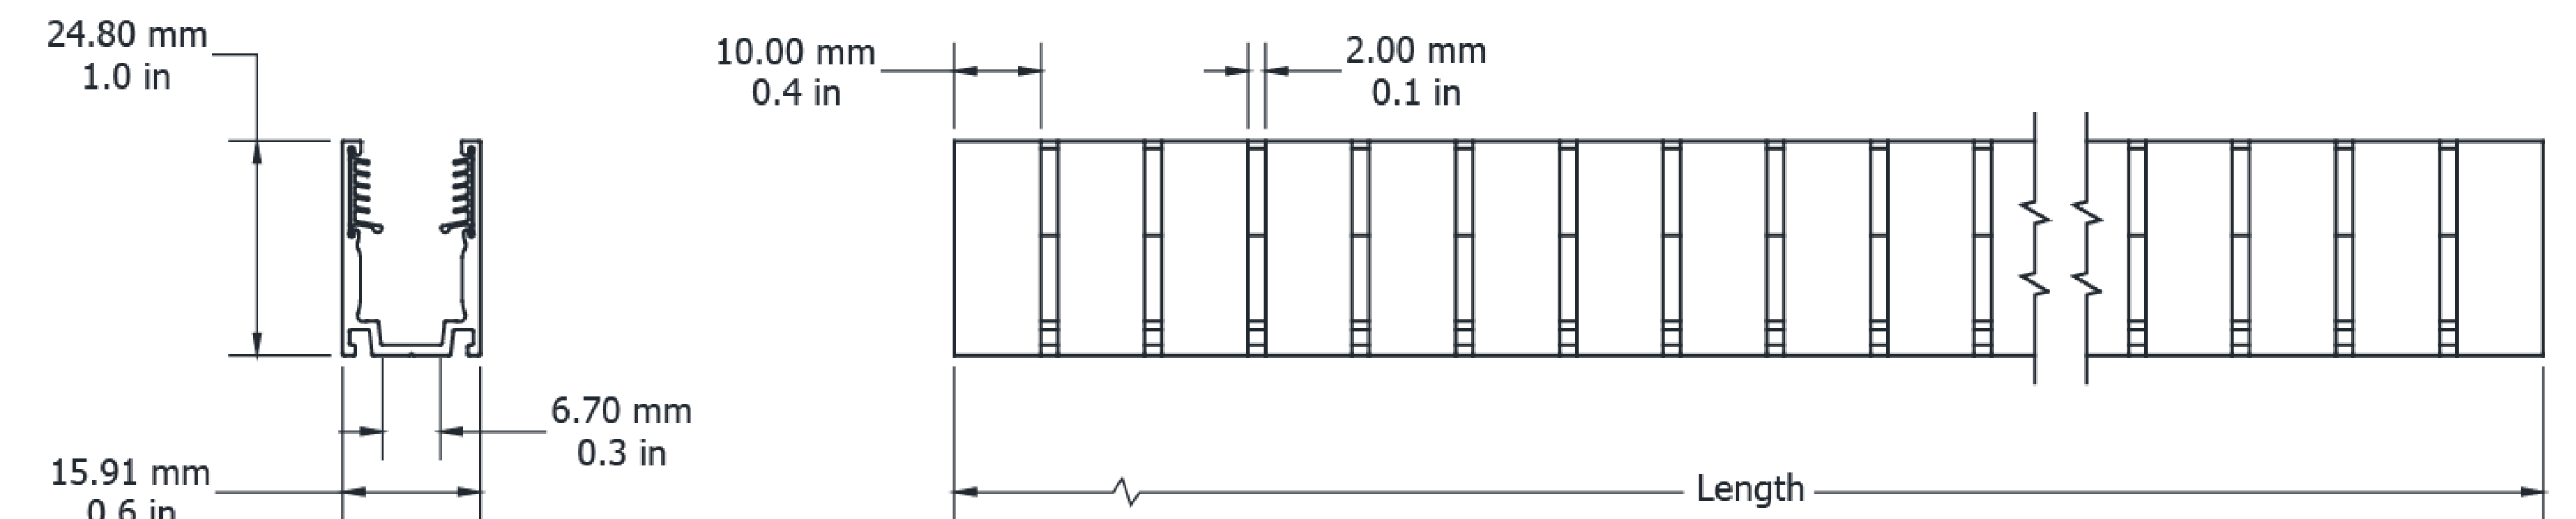

AN16SDP2024500 / AN16SDP20241000 / AN16SDP20242000

Aqua Neon 16 Standard Profile

Electrical Output & Data

Dimensions	20mm x 23.5mm / 0.78in x 0.92in
Length	500 | 1000 | 2000mm / 19.6 | 39.3 | 78.74in
Material Colour	Clear
Material	Plastic

Technical Drawing

UNMFGP1625500 / UNMFGP16251000

Ultimo Neon Maxi Flexible Grip Profile

Electrical Output & Data

Dimensions	15.91mm x 24.8mm / 0.62in x 0.97in
Length	500 | 1000 | 2000mm / 19.6 | 39.3 | 78.7in
Material Colour	Grey
Material	Aluminium and Silicone

Technical Drawing

UNMSDP1422500 / UNMSDP14221000 / UNMSDP14222000

Ultimo Neon Maxi Standard Profile

Electrical Output & Data

Dimensions	13.8mm x 22mm | 0.54in x 0.86in
Length	500 | 1000 | 2000mm / 19.6 | 39.3 | 78.74in
Material Colour	Grey
Material	Aluminium

Technical Drawing

UNMSGP1625500 / UNMSGP16251000 / UNMSGP16252000

Ultimo Neon Maxi Surface Grip Profile

Electrical Output & Data

Dimensions	16mm x 25mm | 0.62in x 0.98in
Length	500 | 1000 | 2000mm / 19.6 | 39.3 | 78.74in
Material Colour	Grey
Material	Aluminium

Technical Drawing