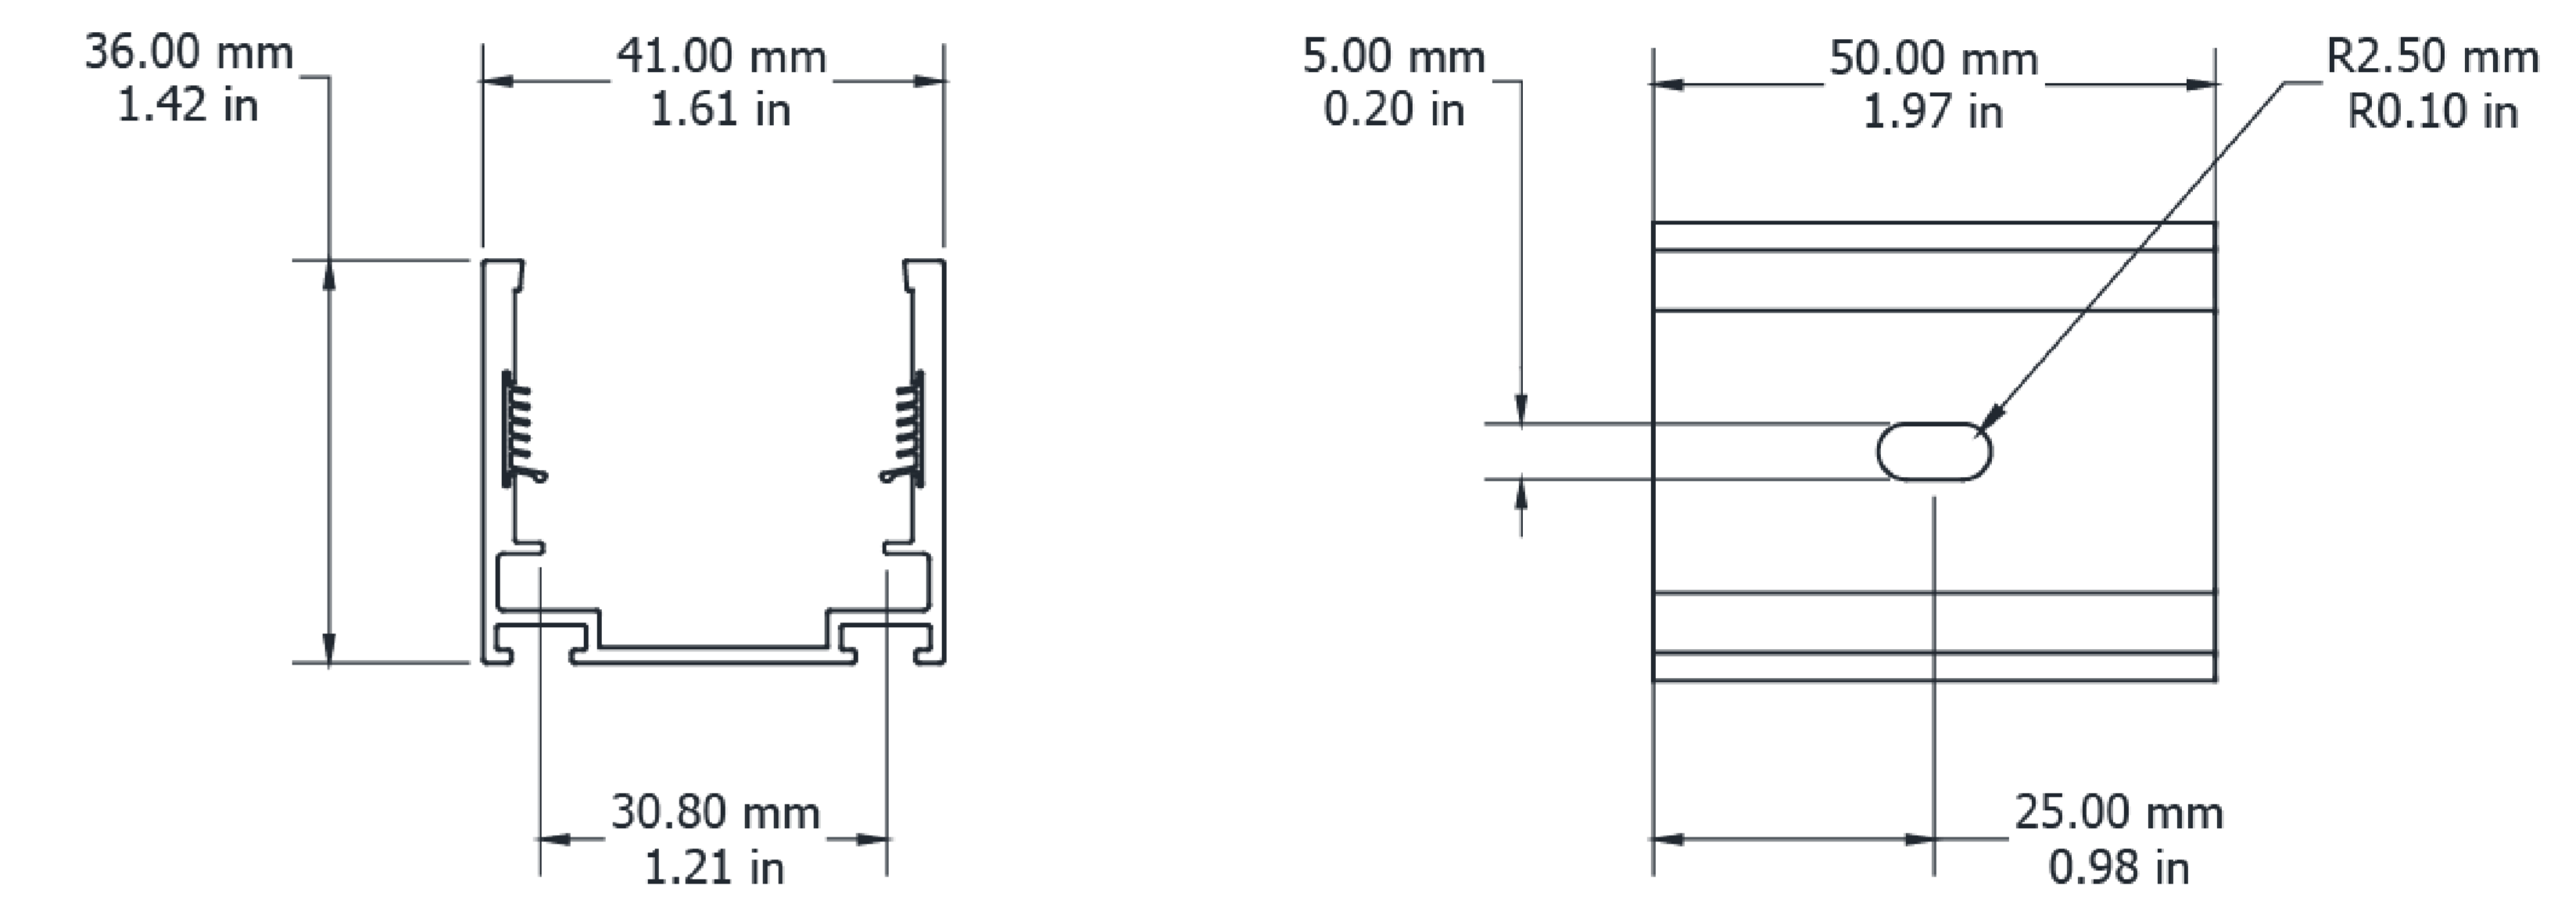

UN16FGSCW2125

Ultimo Neon 16 Flexible Grip Silicone Clip

Electrical Output & Data

Dimensions	20.6mm x 25mm | 0.81in x 0.98in
Length	55mm / 2.16in
Material Colour	Black | White
Material	Silicone

Technical Drawing

ON353DSGC5036

Optico Neon 35 3D Surface Grip Clip

Electrical Output & Data

Dimensions	50mm x 36mm | 1.96in x 1.41in
Length	41mm / 1.61in
Material Colour	Grey
Material	Aluminium

Technical Drawing

UN80SC8446

Ultimo Neon 80 Standard Clip

Electrical Output & Data

Dimensions	84mm x 45.6mm | 3.30in x 1.79in
Length	50mm / 0.78in
Material Colour	Grey
Material	Aluminium

Technical Drawing

ON233DSC2725

Optico Neon 23 3D Aluminium Mounting Clip

Electrical Output & Data

Dimensions	26.5mm x 25mm | 1.04in x 0.98in
Length	30mm / 1.18in
Material Colour	Grey
Material	Aluminium

Technical Drawing