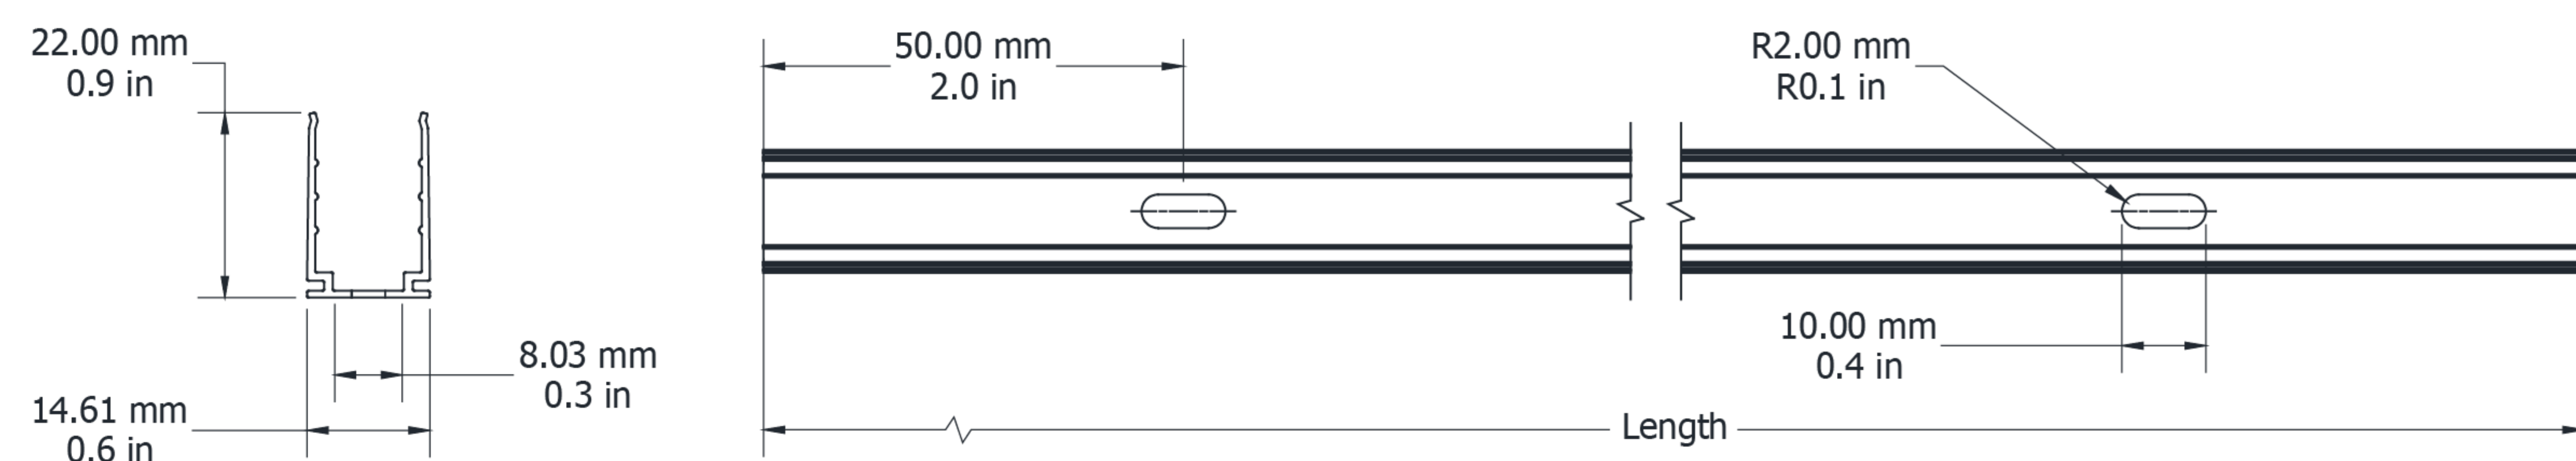

AN16SDP2024500 / AN16SDP20241000 / AN16SDP20242000

Aqua Neon 16 Standard Profile

Electrical Output & Data

Dimensions	20mm x 23.5mm / 0.78in x 0.92in
Length	500 | 1000 | 2000mm / 19.6 | 39.3 | 78.74in
Material Colour	Clear
Material	Plastic

Technical Drawing

UNMFGP1625500 / UNMFGP16251000

Ultimo Neon Maxi Flexible Grip Profile

Electrical Output & Data

Dimensions	15.91mm x 24.8mm / 0.62in x 0.97in
Length	500 | 1000 | 2000mm / 19.6 | 39.3 | 78.7in
Material Colour	Grey
Material	Aluminium and Silicone

Technical Drawing

UNMSDP1422500 / UNMSDP14221000 / UNMSDP14222000

Ultimo Neon Maxi Standard Profile

Electrical Output & Data

Dimensions	13.8mm x 22mm | 0.54in x 0.86in
Length	500 | 1000 | 2000mm / 19.6 | 39.3 | 78.74in
Material Colour	Grey
Material	Aluminium

Technical Drawing

UNMSGP1625500 / UNMSGP16251000 / UNMSGP16252000

Ultimo Neon Maxi Surface Grip Profile

Electrical Output & Data

Dimensions	16mm x 25mm | 0.62in x 0.98in
Length	500 | 1000 | 2000mm / 19.6 | 39.3 | 78.74in
Material Colour	Grey
Material	Aluminium

Technical Drawing