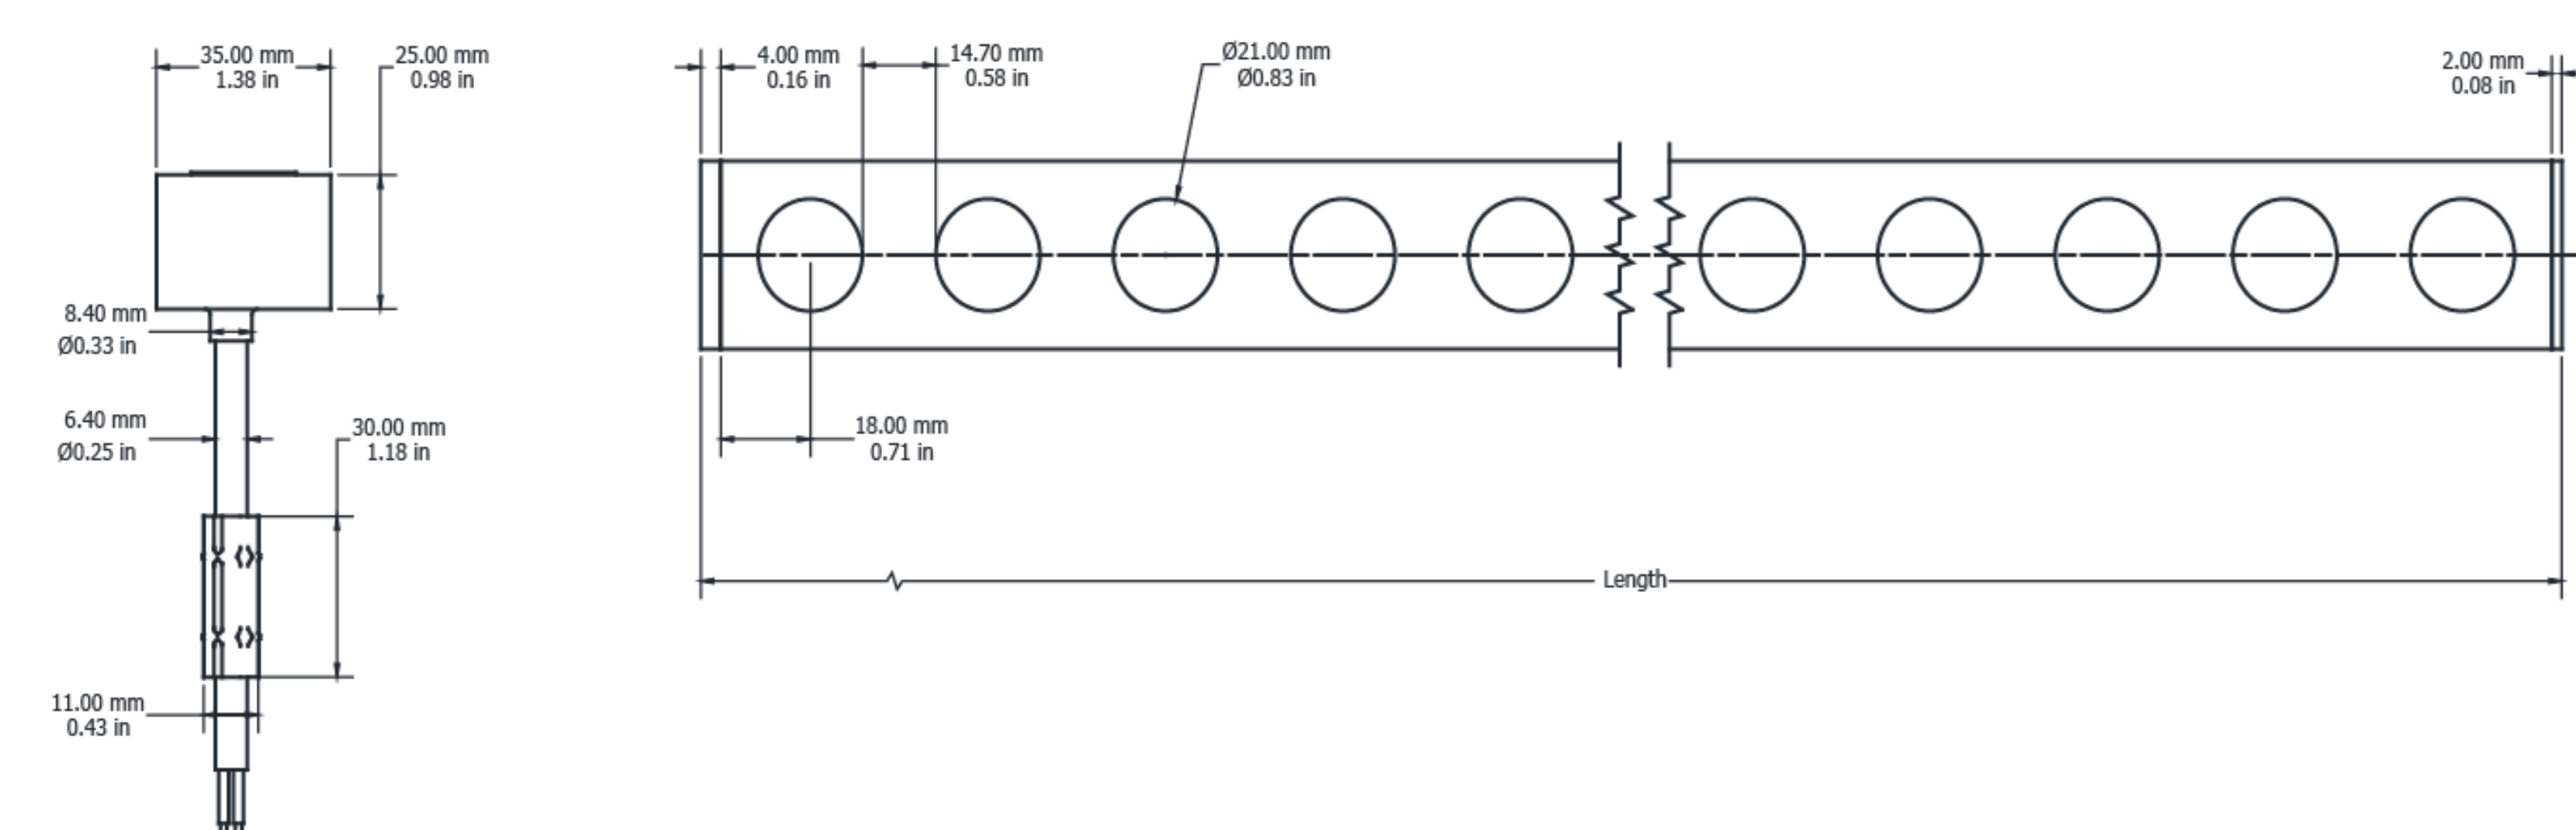

Technical Specifications

Product Range	CRI Value	CCT/ Colour	Power Consumption	Lumen Output	Product Code
Optico Neon 35 3D	CRI 80	2700K ●●	24W/m 7.31W/ft	1697lm/m 517.22lm/ft	ON353DB122724
Optico Neon 35 3D	CRI 80	2700K ●●	24W/m 7.31W/ft	1571lm/m 478.82lm/ft	ON353DB1227P424
Optico Neon 35 3D	CRI 80	3000K ●●	24W/m 7.31W/ft	1702lm/m 518.74lm/ft	ON353DB123024
Optico Neon 35 3D	CRI 80	3000K ●●	24W/m 7.31W/ft	1571lm/m 478.82lm/ft	ON353DB1230P424
Optico Neon 35 3D	CRI 80	4000K ●●	24W/m 7.31W/ft	1838lm/m 560.2lm/ft	ON353DB124024
Optico Neon 35 3D	CRI 80	4000K ●●	24W/m 7.31W/ft	1571lm/m 478.82lm/ft	ON353DB1240P424
Optico Neon 35 3D	CRI 80	5700K ●●	24W/m 7.31W/ft	1842lm/m 561.41lm/ft	ON353DB125724
Optico Neon 35 3D	CRI 80	5700K ●●	24W/m 7.31W/ft	1571lm/m 478.82lm/ft	ON353DB1257P424
Optico Neon 35 3D	CRI 80	Dynamic White 2700K-6500K ●●	24W/m 7.31W/ft	1672lm/m 509.6lm/ft	ON353DB12DW276524
Optico Neon 35 3D	CRI 80	Dynamic White Pixel 2700K-6500K ●●●	24W/m 7.31W/ft	1479lm/m 450.78lm/ft	ON353DB12DW2765P424
Optico Neon 35 3D	CRI 80	2700K ●●	24W/m 7.31W/ft	1923lm/m 586.1lm/ft	ON353DB15252724
Optico Neon 35 3D	CRI 80	2700K ●●	24W/m 7.31W/ft	1646lm/m 501.68lm/ft	ON353DB152527P424
Optico Neon 35 3D	CRI 80	3000K ●●	24W/m 7.31W/ft	1885lm/m 574.52lm/ft	ON353DB15253024
Optico Neon 35 3D	CRI 80	3000K ●●	24W/m 7.31W/ft	1646lm/m 501.68lm/ft	ON353DB152530P424
Optico Neon 35 3D	CRI 80	4000K ●●	24W/m 7.31W/ft	2040lm/m 621.76lm/ft	ON353DB15254024
Optico Neon 35 3D	CRI 80	4000K ●●	24W/m 7.31W/ft	1646lm/m 501.68lm/ft	ON353DB152540P424
Optico Neon 35 3D	CRI 80	5700K ●●	24W/m 7.31W/ft	2040lm/m 621.76lm/ft	ON353DB15255724
Optico Neon 35 3D	CRI 80	5700K ●●	24W/m 7.31W/ft	1646lm/m 501.68lm/ft	ON353DB152557P424
Optico Neon 35 3D	CRI 80	Dynamic White 2700K-6500K ●●	24W/m 7.31W/ft	1834lm/m 558.98lm/ft	ON353DB1525DW276524
Optico Neon 35 3D	CRI 80	2700K ●●	24W/m 7.31W/ft	1763lm/m 537.34lm/ft	ON353DB15402724
Optico Neon 35 3D	CRI 80	2700K ●●	24W/m 7.31W/ft	1677lm/m 511.12lm/ft	ON353DB154027P424