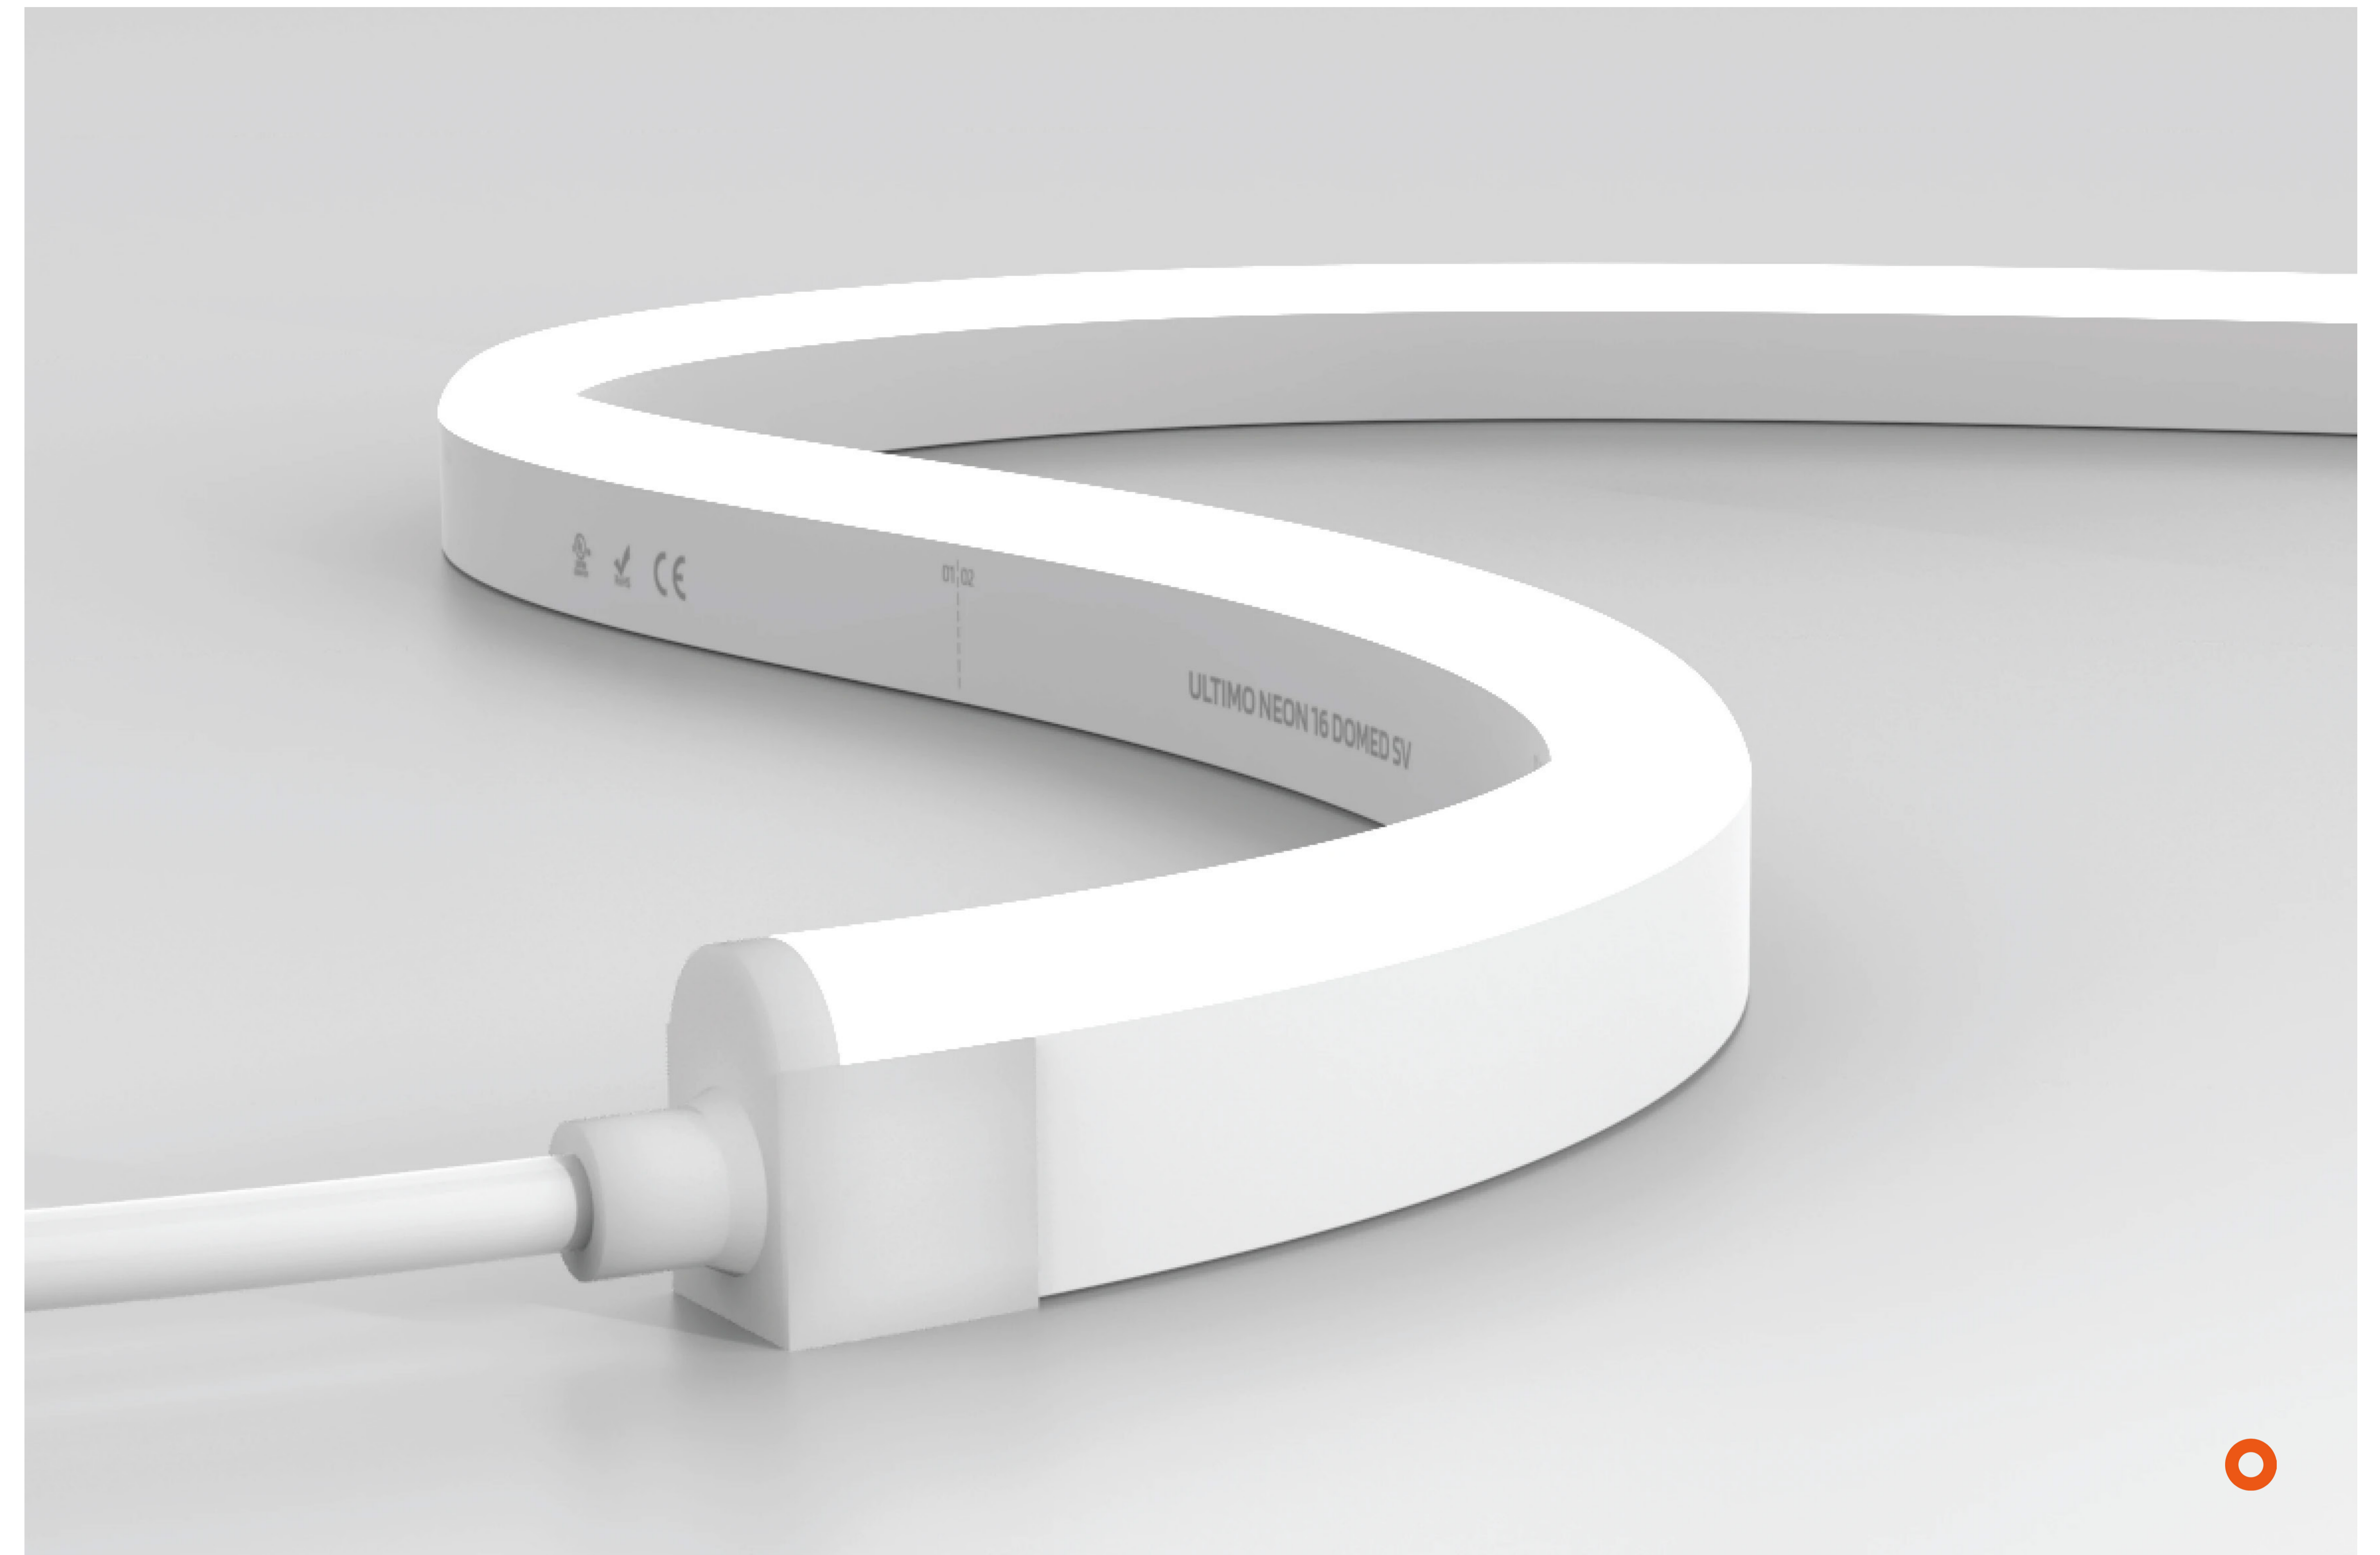

Technical Specifications

Product Range	CRI Value	Colour/ CCT	Power Consumption	Lumen Output	Product Code
Ultimo Neon 16 Anti-Glare Line SV	CRI 90	2100K ●●	15W/m 4.57W/ft	241lm/m 73.45lm/ft	UN16AGLSVC2115
Ultimo Neon 16 Anti-Glare Line SV	CRI 90	2400K ●●	15W/m 4.57W/ft	240lm/m 73.15lm/ft	UN16AGLSVC2415
Ultimo Neon 16 Anti-Glare Line SV	CRI 90	2700K ●●	15W/m 4.57W/ft	229lm/m 69.8lm/ft	UN16AGLSVC2715
Ultimo Neon 16 Anti-Glare Line SV	CRI 90	3000K ●●	15W/m 4.57W/ft	278lm/m 84.73lm/ft	UN16AGLSVC3015
Ultimo Neon 16 Anti-Glare Line SV	CRI 90	3500K ●●	15W/m 4.57W/ft	290lm/m 88.39lm/ft	UN16AGLSVC3515
Ultimo Neon 16 Anti-Glare Line SV	CRI 90	4000K ●●	15W/m 4.57W/ft	298lm/m 90.83lm/ft	UN16AGLSVC4015
Ultimo Neon 16 Anti-Glare Line SV	CRI 90	5000K ●●	15W/m 4.57W/ft	297lm/m 90.52lm/ft	UN16AGLSVC5015
Ultimo Neon 16 Anti-Glare Line SV	CRI 90	6500K ●●	15W/m 4.57W/ft	274lm/m 83.51lm/ft	UN16AGLSVC6515