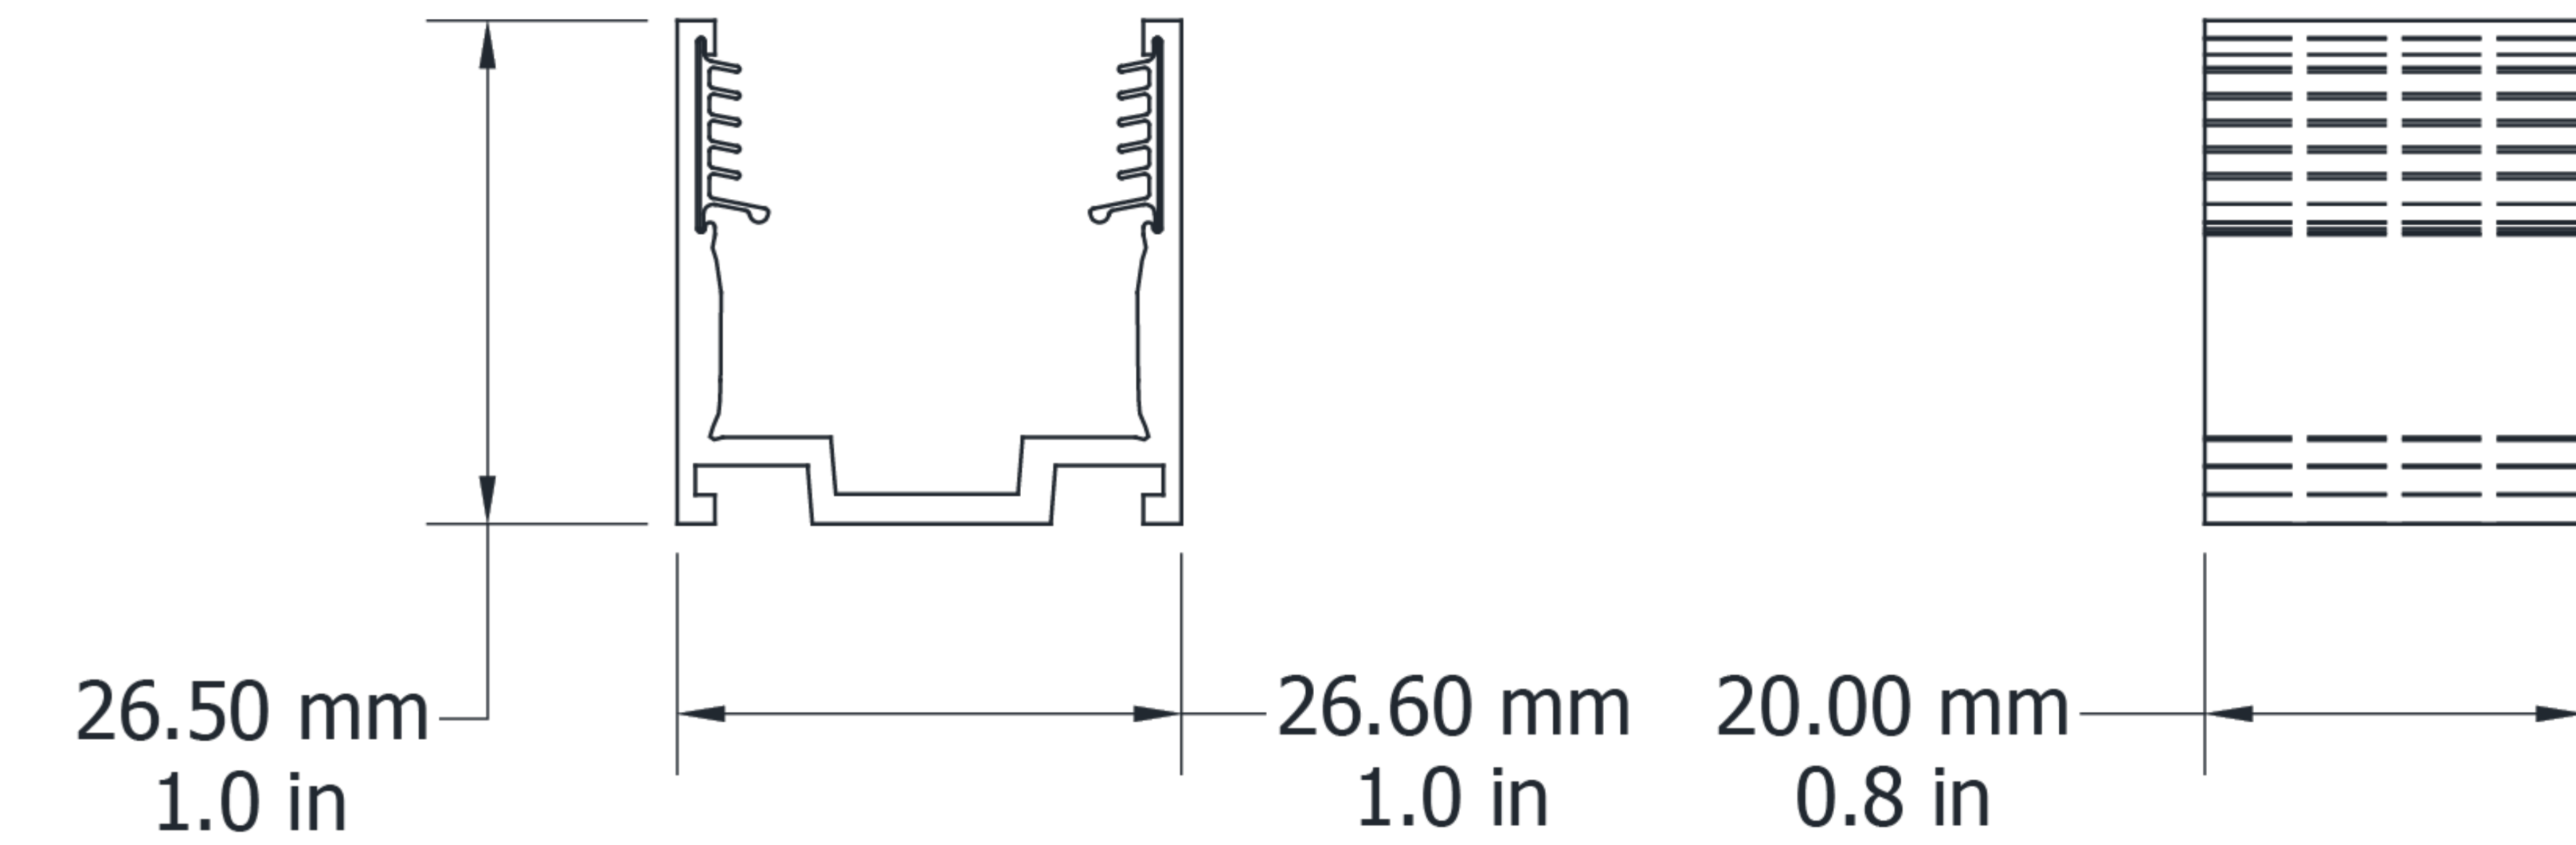

Technical Drawing